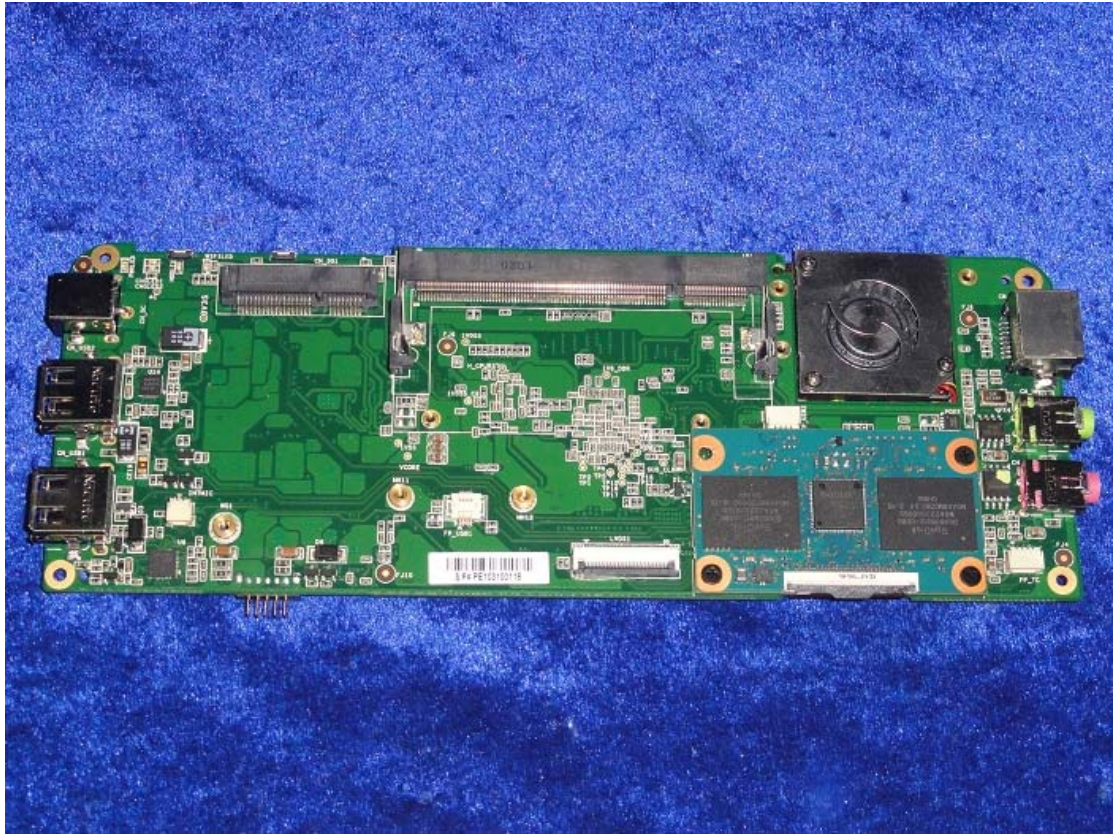

WiFi and BT Chip

**EDID OK**  
5081155

**CLAA070NC0BCT**  
E194548  
F RoHS  
Made in China

L00196732 051824 11938

**EDID OK**  
5081155

**CLAA070NC0BCT**  
E194548  
F RoHS  
Made in China

L00196732 051824 11938