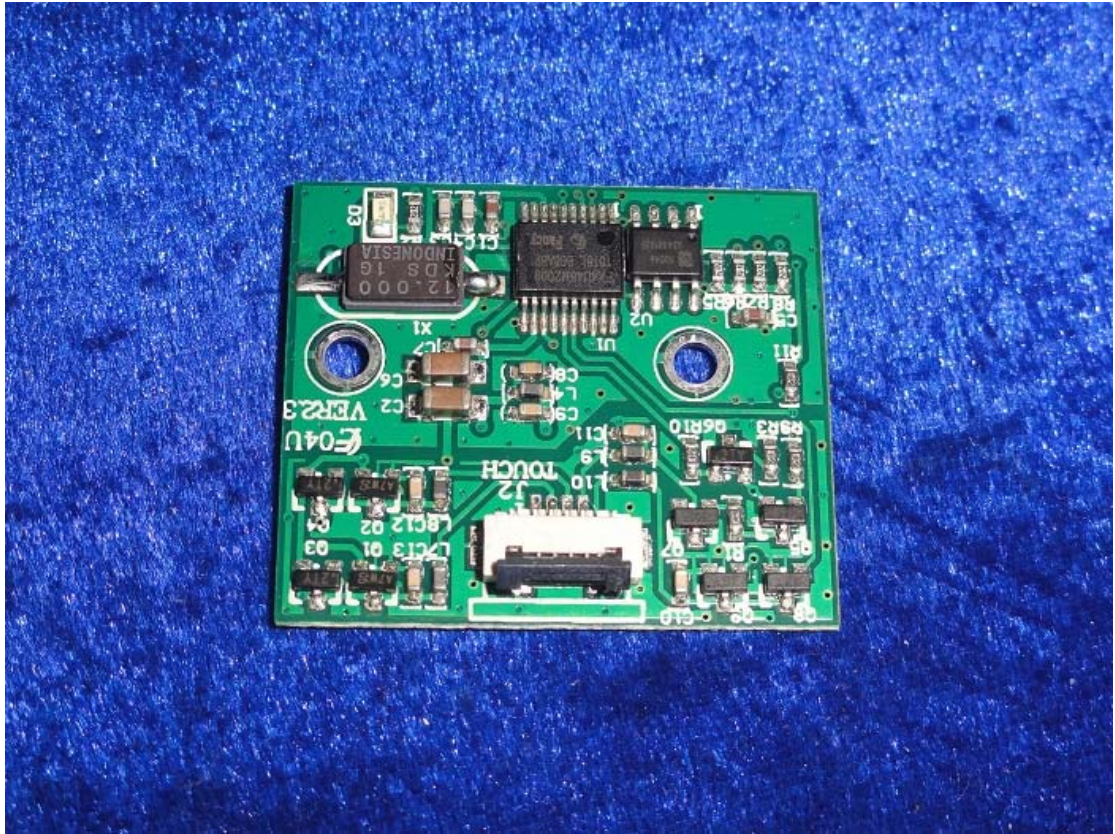

WiFi and BT Chip

**EDID OK**  
5081155

**CLAA070NC0BCT**  
E194548  
F RoHS  
Made in China

L00196732 051824 11938

**EDID OK**  
5081155

**CLAA070NC0BCT**  
E194548  
F RoHS  
Made in China

L00196732 051824 11938