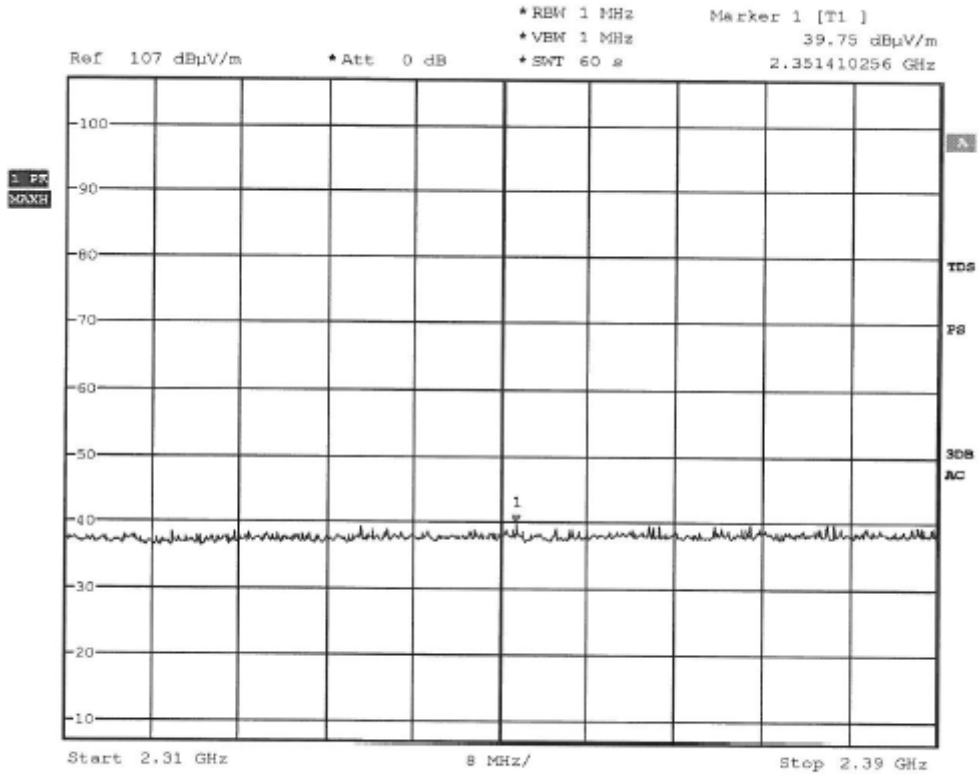

Date: 28.SEP.2011 15:08:35

Band Edge Compliance

Tx frequency: 2410MHz (radiated measurement)

Vertical polarization

Horizontal polarization

Tx frequency: 2481MHz (radiated measurement)

Vertical polarization

Horizontal polarization