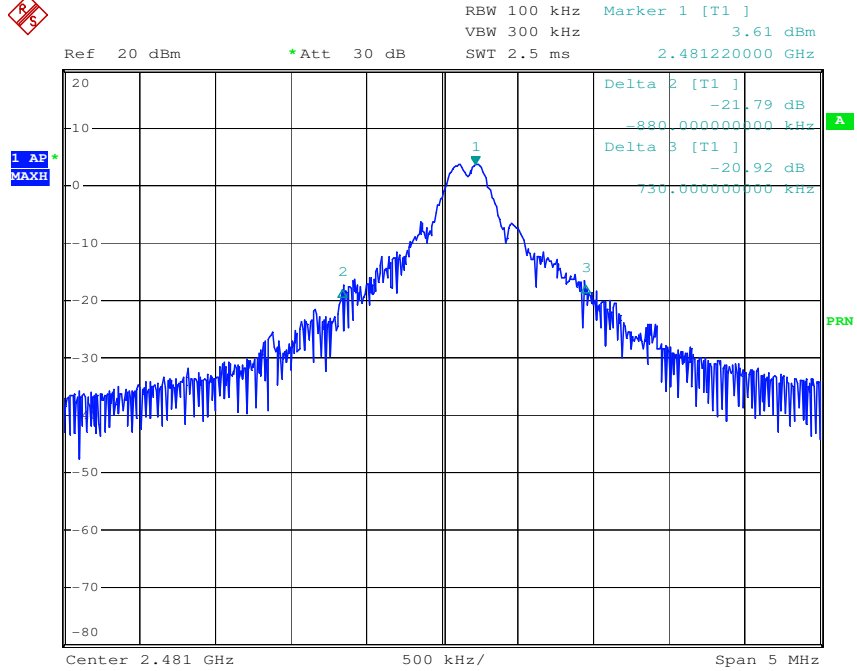

Appendix 1

Test Results

20dB Bandwidth

Tx frequency: 2410MHz

Date: 28.SEP.2011 15:13:50

Tx frequency: 2450MHz

Date: 28.SEP.2011 15:16:47

Tx frequency: 2481MHz

Date: 28.SEP.2011 15:08:35

Band Edge Compliance

Tx frequency: 2410MHz (radiated measurement)

Vertical polarization

Horizontal polarization

Tx frequency: 2481MHz (radiated measurement)

Vertical polarization

Horizontal polarization