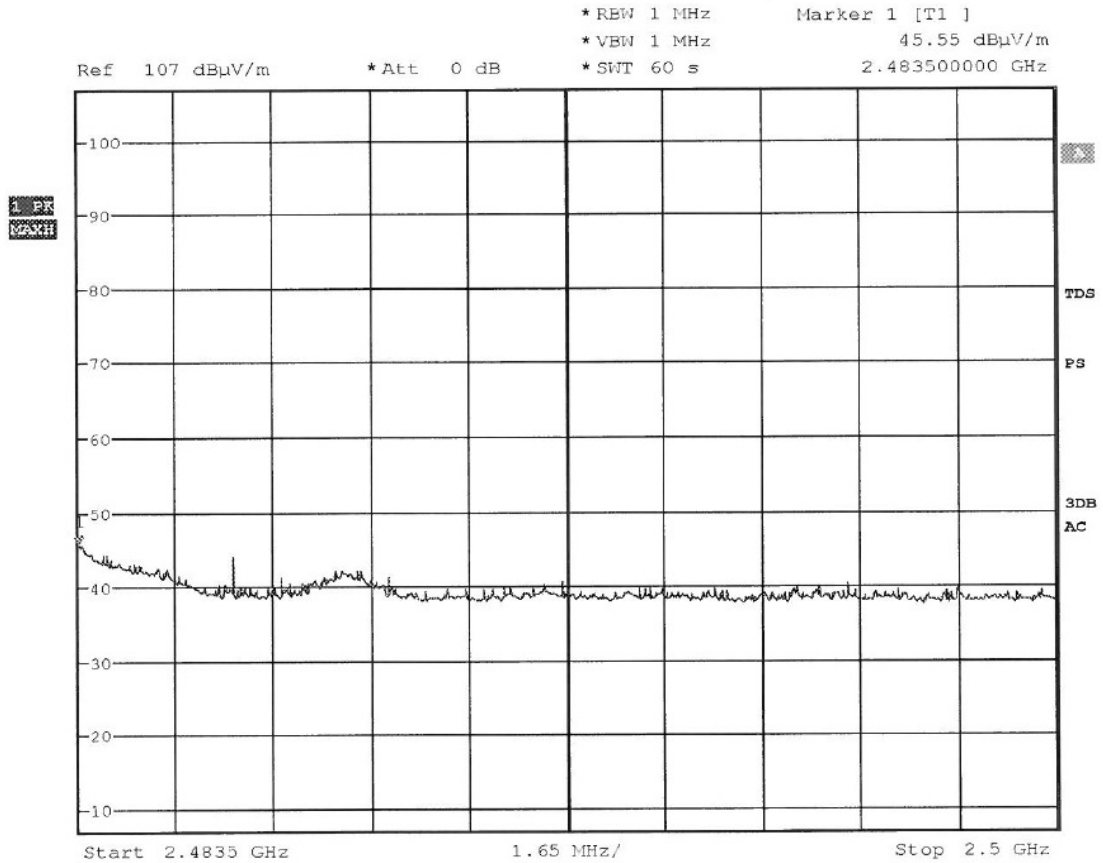

Date: 28.SEP.2011 15:08:35

Band Edge Compliance

Tx frequency: 2410MHz (radiated measurement)

Vertical polarization

Horizontal polarization

Tx frequency: 2481MHz (radiated measurement)

Vertical polarization

Horizontal polarization