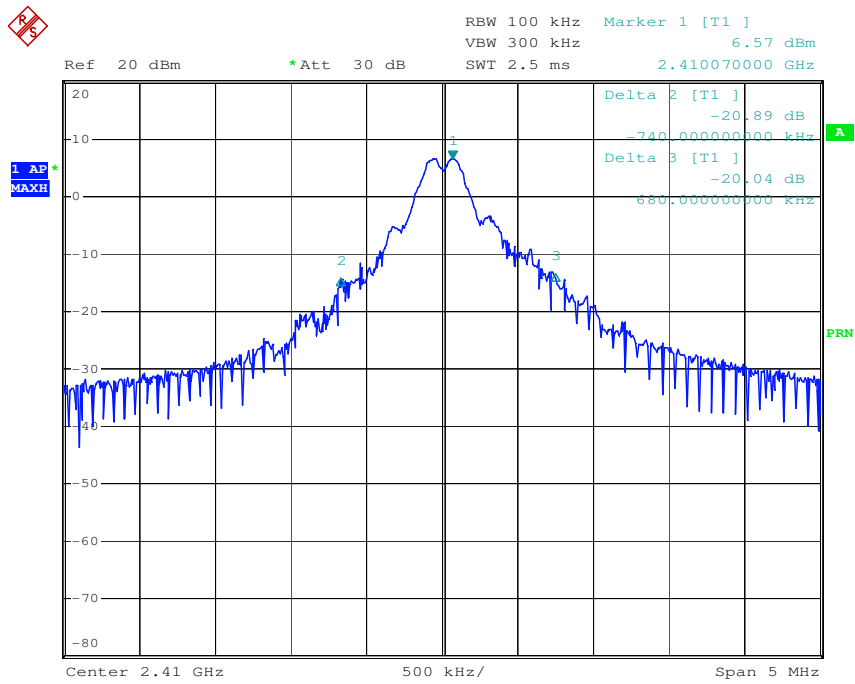

Appendix 1

Test Results

20dB Bandwidth

Tx frequency: 2410MHz

Date: 28.SEP.2011 15:13:50

Tx frequency: 2450MHz

Date: 28.SEP.2011 15:16:47

Tx frequency: 2481MHz

Date: 28.SEP.2011 15:08:35

Band Edge Compliance

Tx frequency: 2410MHz (radiated measurement)

Vertical polarization

Horizontal polarization

Tx frequency: 2481MHz (radiated measurement)

Vertical polarization

Horizontal polarization