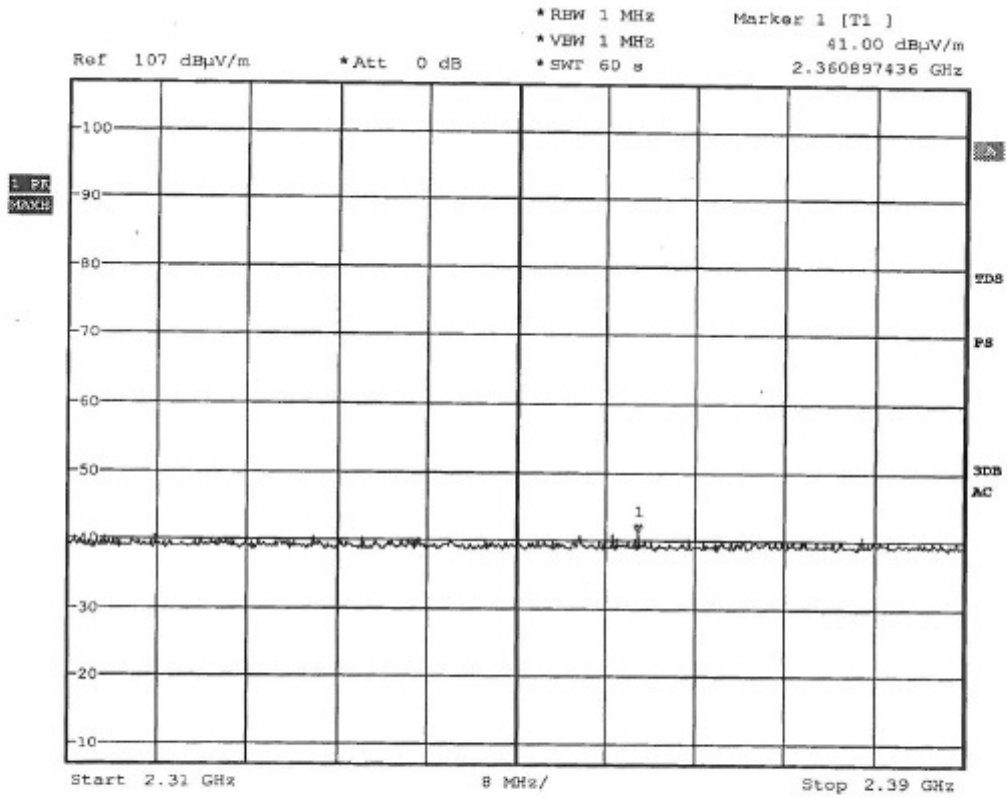

Appendix 1

Test Results

20dB Bandwidth

Tx frequency: 2410MHz

Date: 28.SEP.2011 15:13:50

Tx frequency: 2450MHz

Date: 28.SEP.2011 15:16:47

Tx frequency: 2481MHz

Date: 28.SEP.2011 15:08:35

Band Edge Compliance

Tx frequency: 2410MHz (radiated measurement)

Vertical polarization

Horizontal polarization

Tx frequency: 2481MHz (radiated measurement)

Vertical polarization

Horizontal polarization