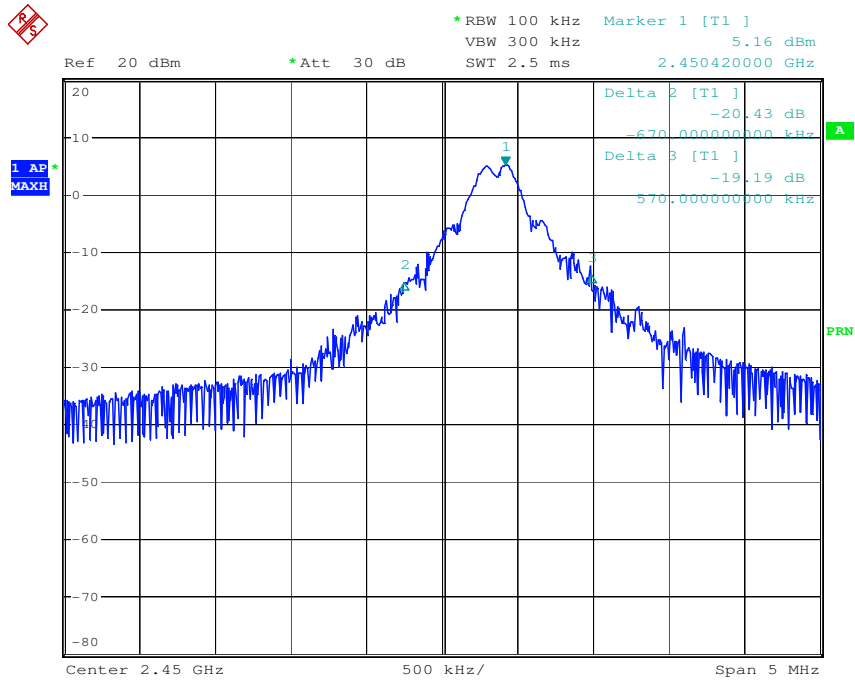

Appendix 1

Test Results

20dB Bandwidth

Tx frequency: 2410MHz

Date: 28.SEP.2011 15:13:50

Tx frequency: 2450MHz

Date: 28.SEP.2011 15:16:47

Tx frequency: 2481MHz

Date: 28.SEP.2011 15:08:35

Band Edge Compliance

Tx frequency: 2410MHz (radiated measurement)

Vertical polarization

Horizontal polarization

Tx frequency: 2481MHz (radiated measurement)

Vertical polarization

Horizontal polarization