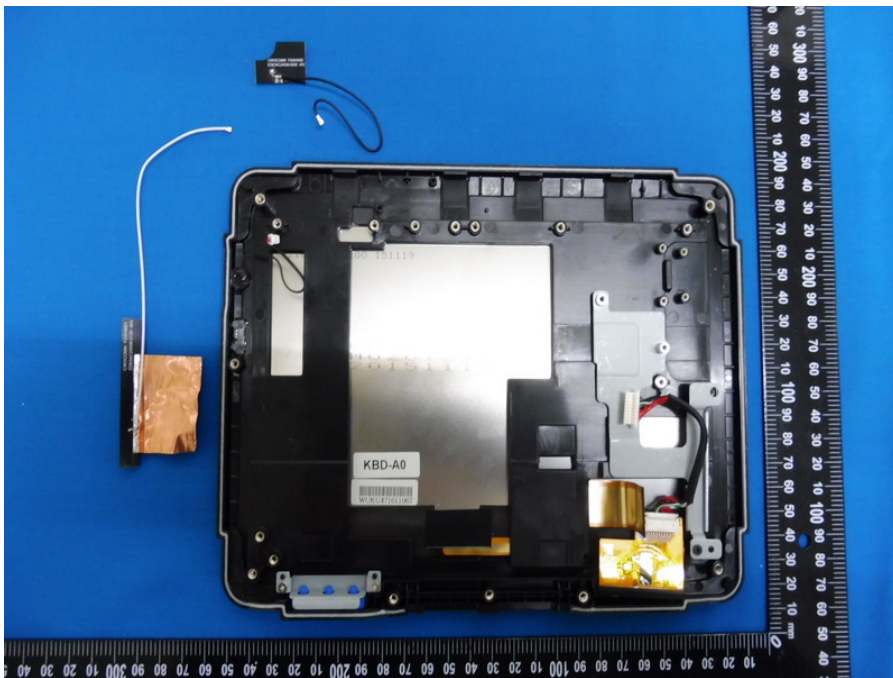

EUT INTERNAL PHOTOS

EUT UNCOVER View

EUT UNCOVER View

EUT Battery Top View

EUT Battery Top View

EUT BT& WiFi MAIN Antenna location View

EUT BT& WiFi MAIN Antenna Top View

EUT BT& WiFi MAIN Antenna Bottom View

EUT BT& WiFi AUX Antenna location View

EUT BT& WiFi AUX Antenna Top View

EUT BT& WiFi AUX Antenna Bottom View

EUT UNCOVER View

EUT UNCOVER View

EUT Main Board Top 1 View

EUT Main Board Bottom 1 View

EUT Main Board Top 2 View

EUT Main Board Bottom 2 View

EUT Main Board Top 3 View

EUT Main Board Top 3 View

EUT Block Top View

EUT Block Bottom View

EUT Block label View