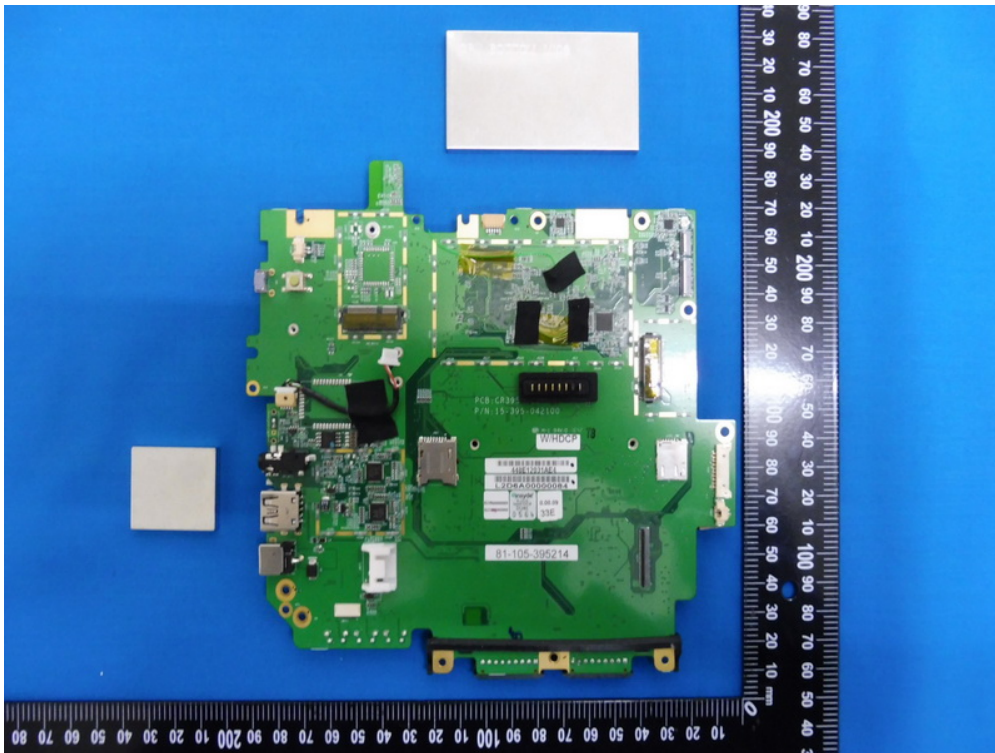

EUT INTERNAL PHOTOS

EUT UNCOVER View

EUT UNCOVER View

EUT Battery Top View

EUT Battery Top View

EUT BT& WiFi MAIN Antenna location View

EUT BT& WiFi MAIN Antenna Top View

EUT BT& WiFi MAIN Antenna Bottom View

EUT BT& WiFi AUX Antenna location View

EUT BT& WiFi AUX Antenna Top View

EUT BT& WiFi AUX Antenna Bottom View

EUT UNCOVER View

EUT UNCOVER View

EUT Main Board Top 1 View

EUT Main Board Bottom 1 View

EUT Main Board Top 2 View

EUT Main Board Bottom 2 View

EUT Main Board Top 3 View

EUT Main Board Top 3 View

EUT Block Top View

EUT Block Bottom View

EUT Block label View