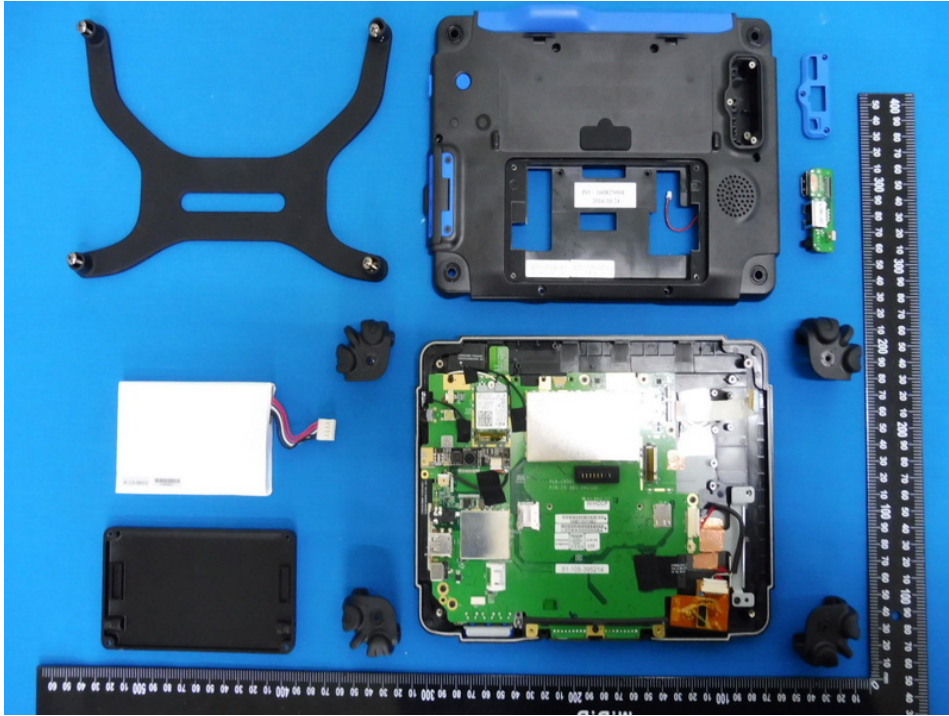

EUT INTERNAL PHOTOS

EUT UNCOVER View

EUT UNCOVER View

EUT Battery Top View

EUT Battery Top View

EUT BT& WiFi MAIN Antenna location View

EUT BT& WiFi MAIN Antenna Top View

EUT BT& WiFi MAIN Antenna Bottom View

EUT BT& WiFi AUX Antenna location View

EUT BT& WiFi AUX Antenna Top View

EUT BT& WiFi AUX Antenna Bottom View

EUT UNCOVER View

EUT UNCOVER View

EUT Main Board Top 1 View

EUT Main Board Bottom 1 View

EUT Main Board Top 2 View

EUT Main Board Bottom 2 View

EUT Main Board Top 3 View

EUT Main Board Top 3 View

EUT Block Top View

EUT Block Bottom View

EUT Block label View