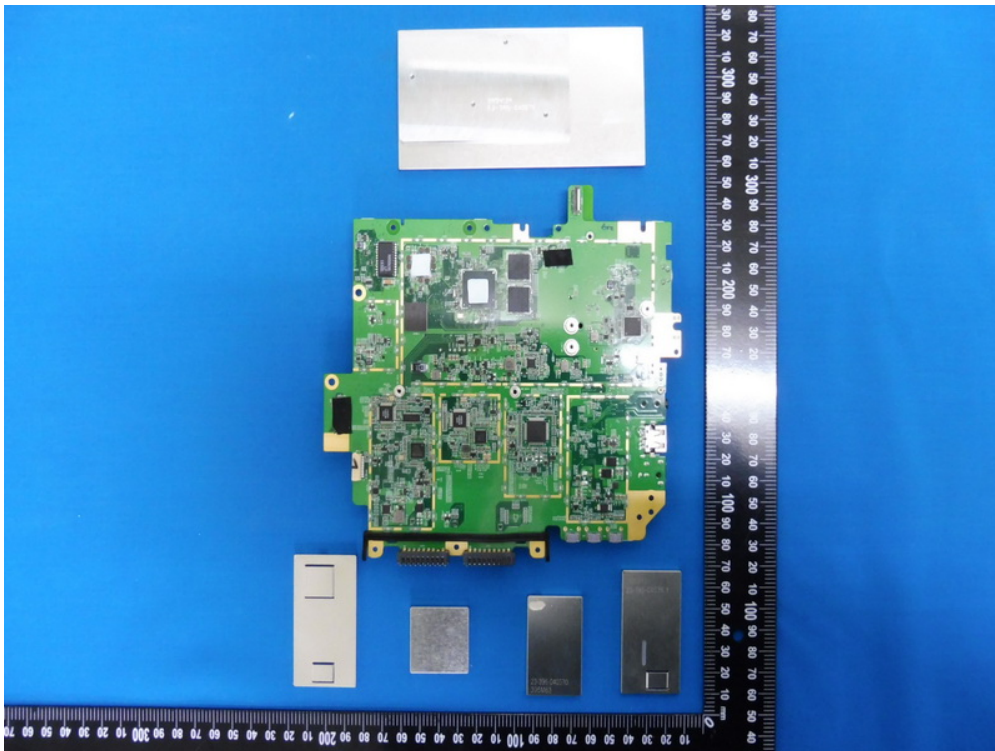

EUT INTERNAL PHOTOS

EUT UNCOVER View

EUT UNCOVER View

EUT Battery Top View

EUT Battery Top View

EUT BT& WiFi MAIN Antenna location View

EUT BT& WiFi MAIN Antenna Top View

EUT BT& WiFi MAIN Antenna Bottom View

EUT BT& WiFi AUX Antenna location View

EUT BT& WiFi AUX Antenna Top View

EUT BT& WiFi AUX Antenna Bottom View

EUT UNCOVER View

EUT UNCOVER View

EUT Main Board Top 1 View

EUT Main Board Bottom 1 View

EUT Main Board Top 2 View

EUT Main Board Bottom 2 View

EUT Main Board Top 3 View

EUT Main Board Top 3 View

EUT Block Top View

EUT Block Bottom View

EUT Block label View