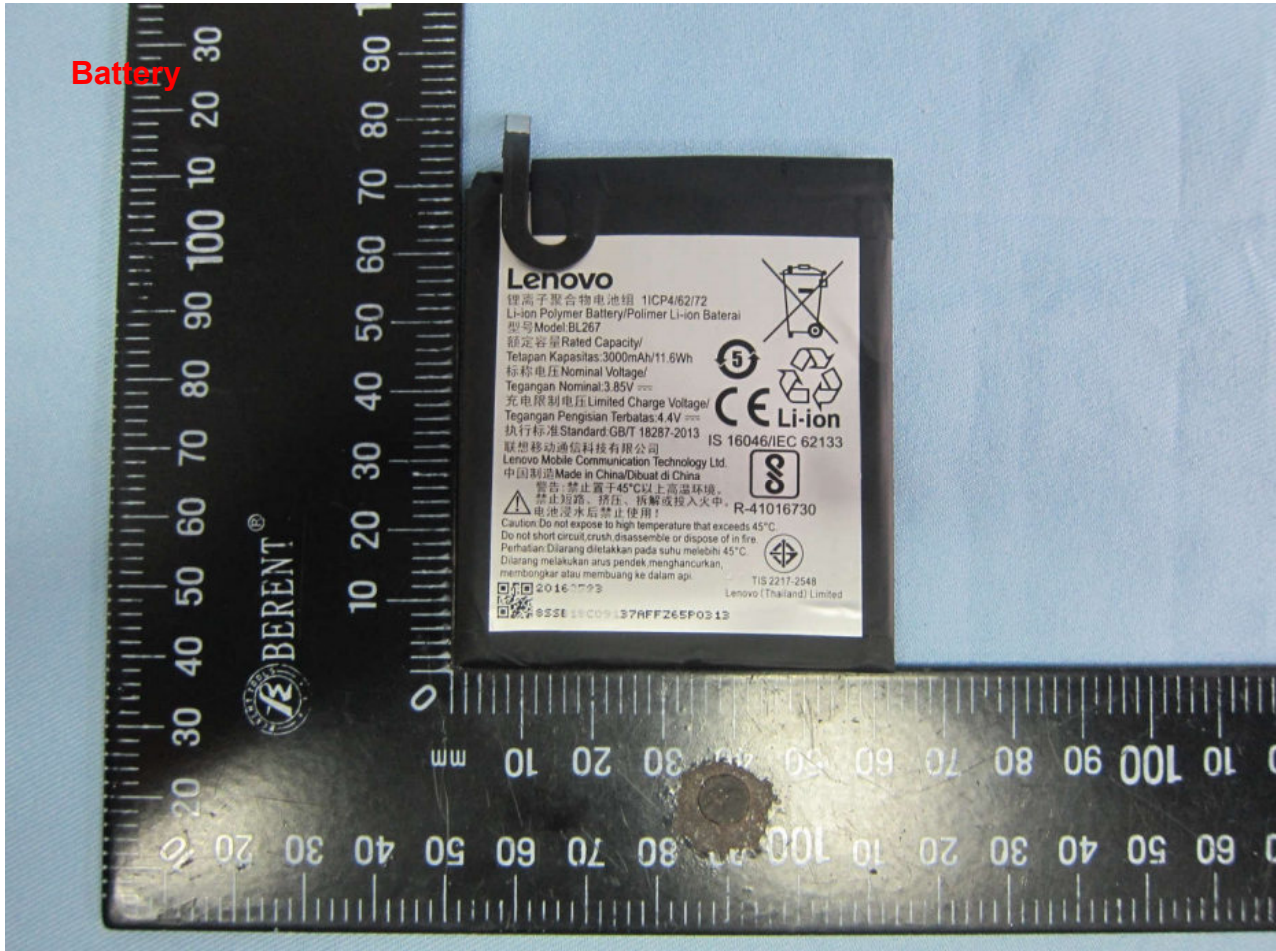

Brand Name: Lenovo; Model Name: Lenovo K33b36, Lenovo K33b37