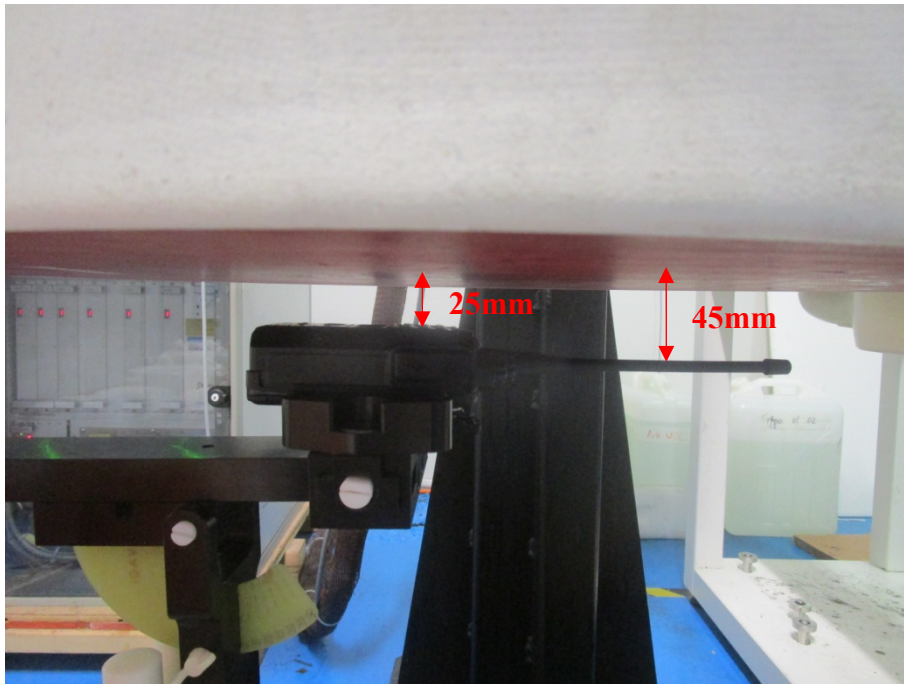

APPENDIX B EUT TEST POSITION PHOTOS

Liquid depth $\geq 15\text{cm}$

The three test models(DR5810-2, DR5610-2, DR5510-2) have similar outline.

Face Up Setup Photo(25mm)

Body Back Setup Photo(0mm)