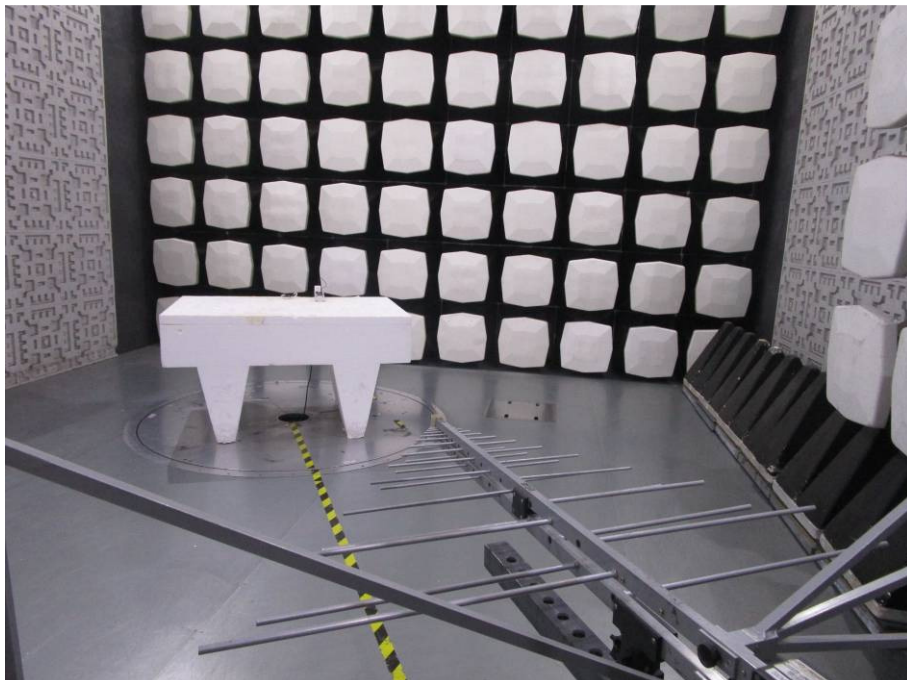

1 Photographs - EUT Test Setup

Test model No.: S2CDW

1.1 Conducted Emission

1.2 Radiated Emission

1.3 Radiated Spurious Emission