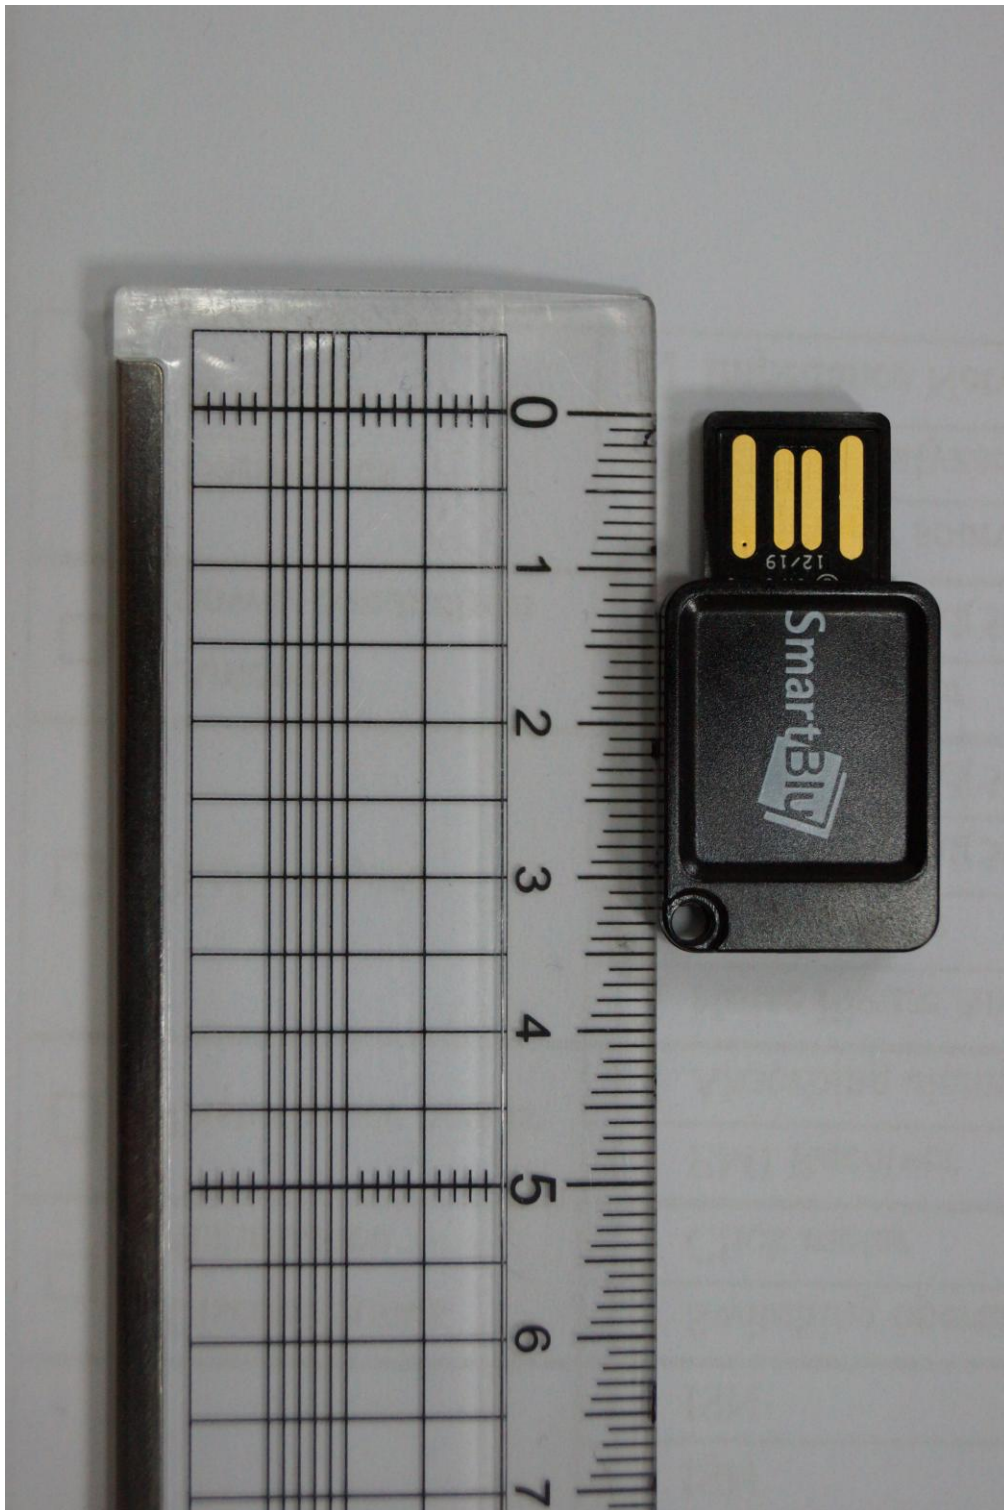

APPENDIX F

: EXTERNAL PHOTOGRAPHS

< Front >

< Rear >

EUT Type: Bluetooth dongle
FCC ID.: XX5SMART-BLU