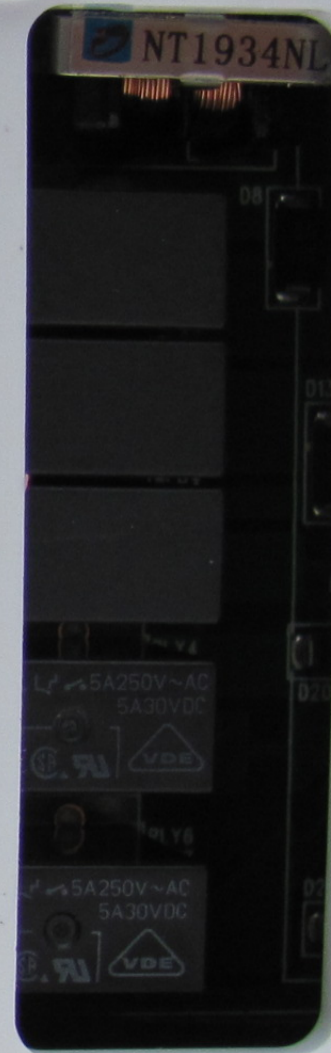

Warm

Cool

Fan

On/Off

Telkonet SmartEnergy

10200 Innovation Drive, Suite 300
Milwaukee, WI 53226
(800) 2 GET SMART

QC
PASSED
302

PST6000

24 - 277 VAC

Carry/Break 3A, (3) Places

Carry/Break 5A, (2) Places

Carry/Break 10A, (1) Place

Covered by USA and Foreign Patents
Patent No. 5,395,042

SPAMMIR