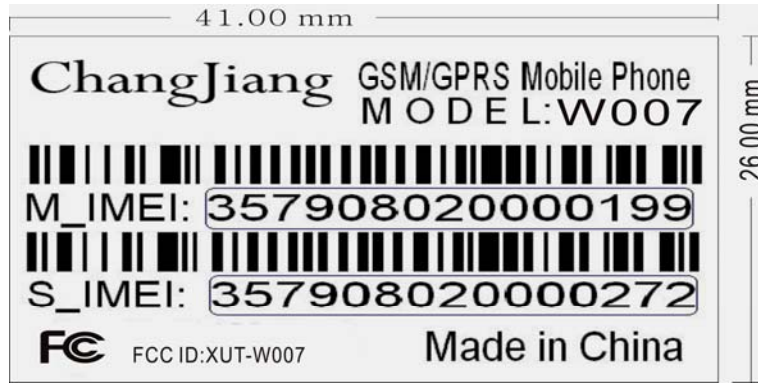

EXHIBIT A - FCC ID LABELING AND LOCATION

FCC ID Label

FCC ID Label Location

The label shown shall be permanently affixed at a conspicuous location on the device and be readily visible to the user at the time purchase (Labeling requirements per 2.925)