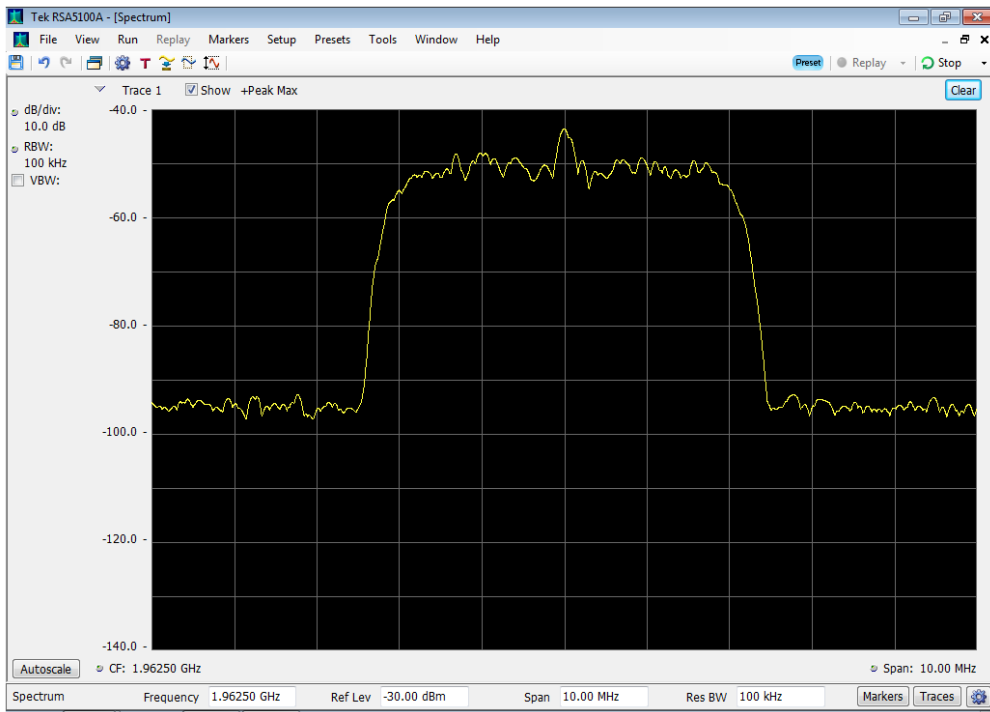

Downlink_WCDMA Output_1930 - 1995 MHz