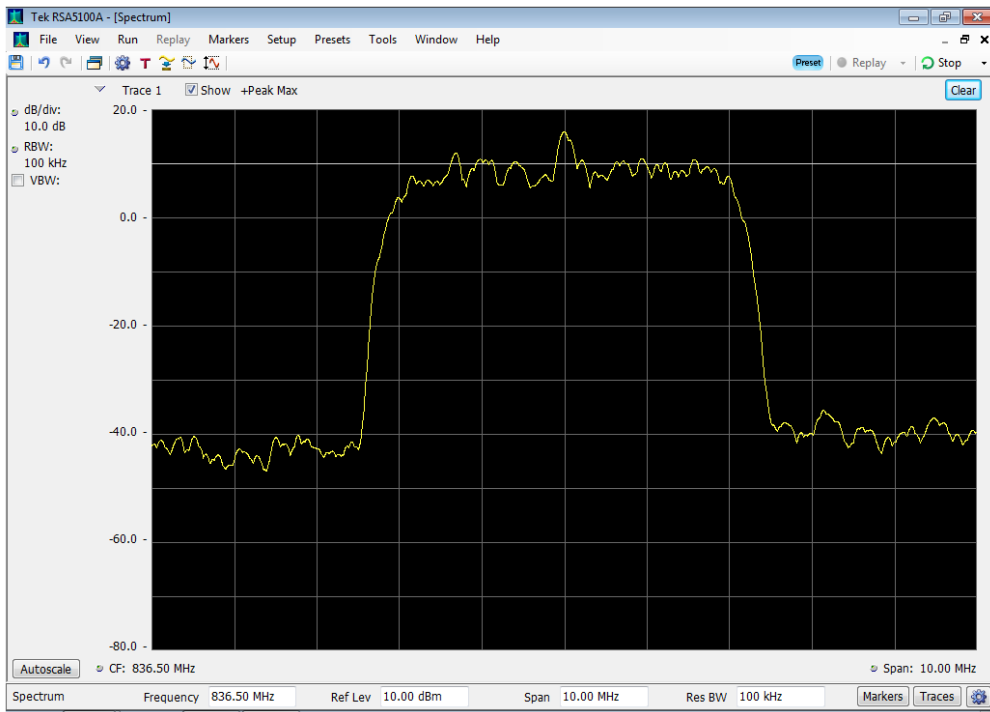

Uplink_WCDMA Output_824 - 849 MHz