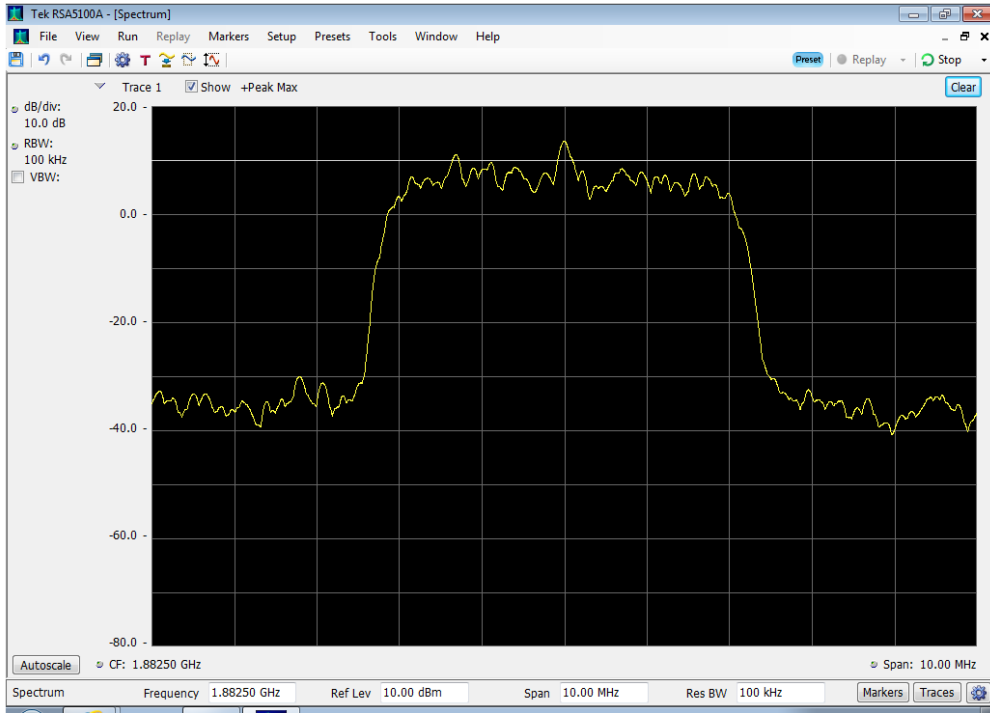

Uplink_WCDMA Output_1850 - 1915 MHz