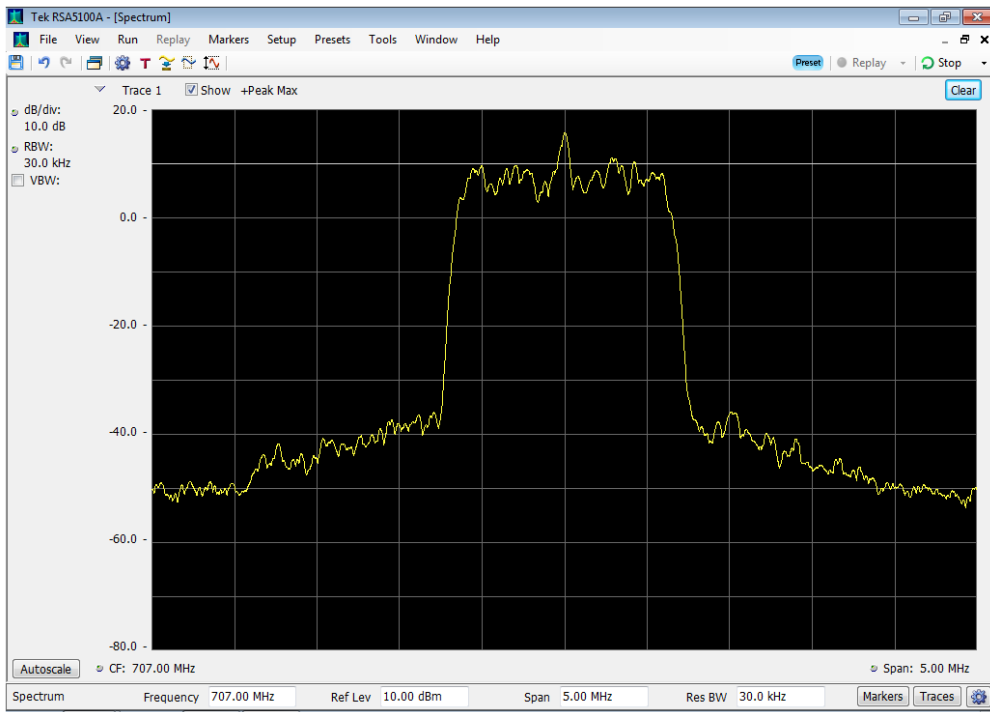

Uplink_CDMA Output_698 - 716 MHz