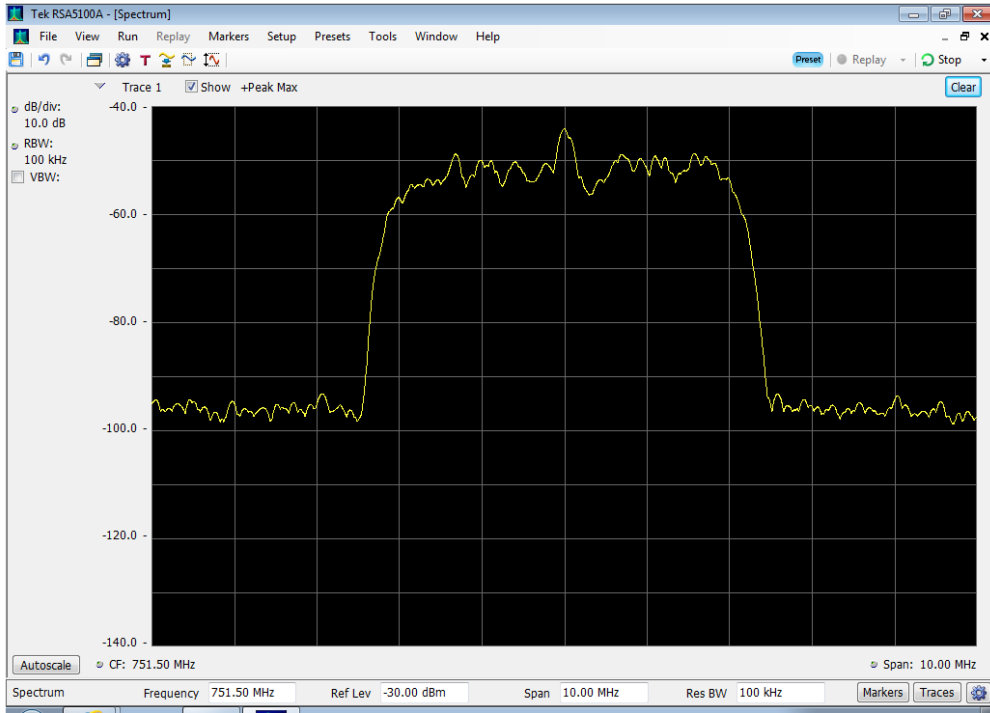

Downlink_WCDMA Output_746 - 757 MHz