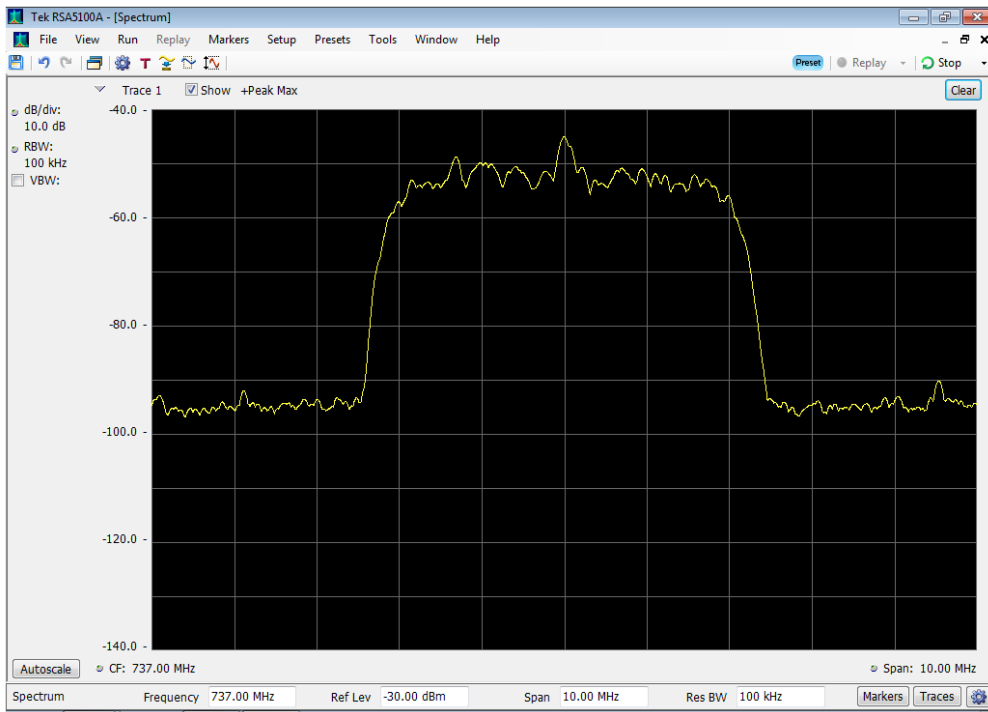

Downlink_WCDMA Output_728 - 746 MHz