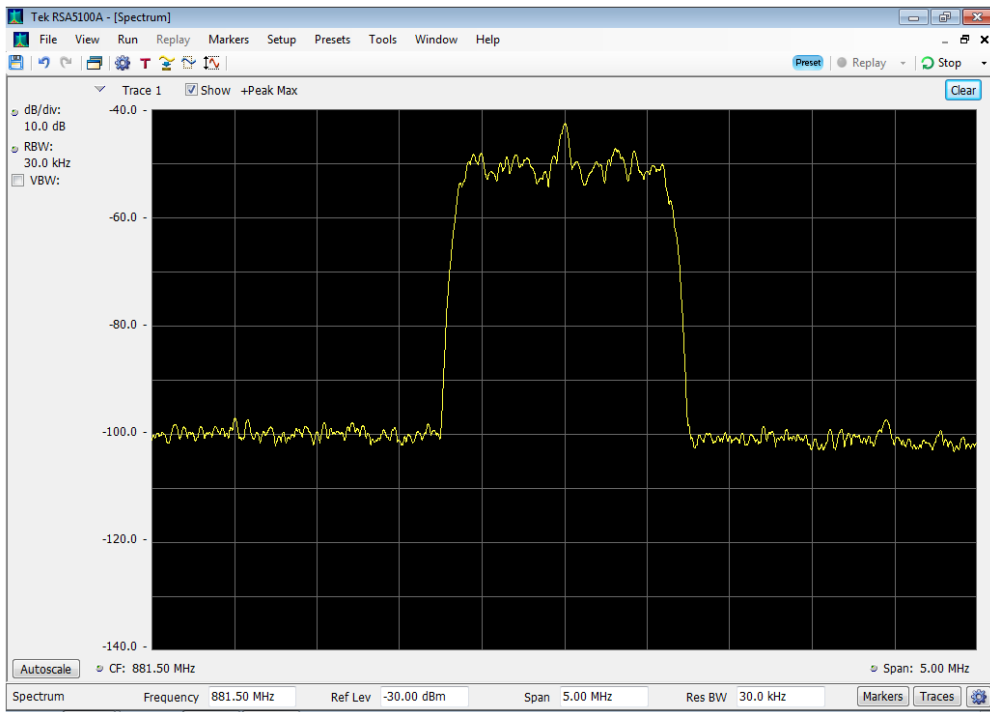

Downlink_CDMA Output_869 - 894 MHz