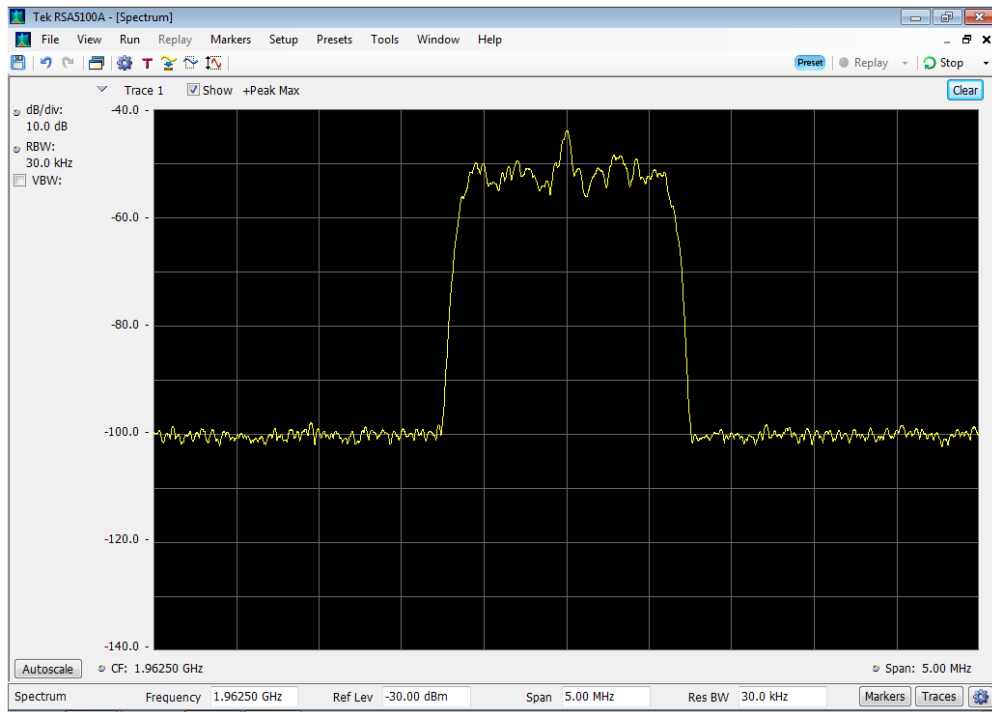

Downlink_CDMA Output_1930 - 1995 MHz