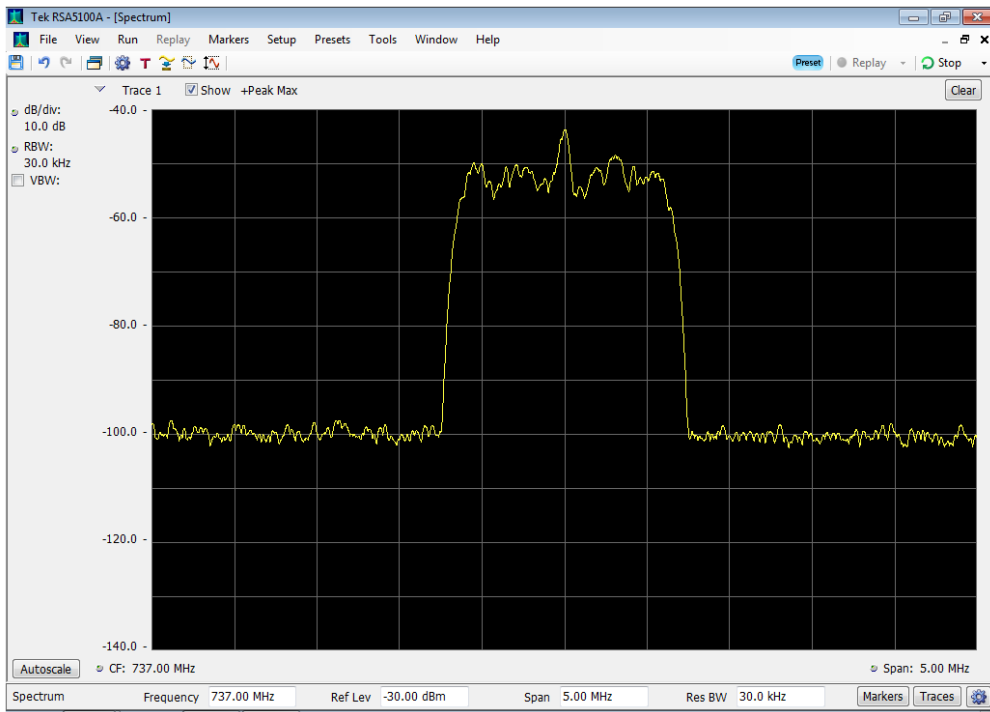

Downlink_CDMA Output_728 - 746 MHz