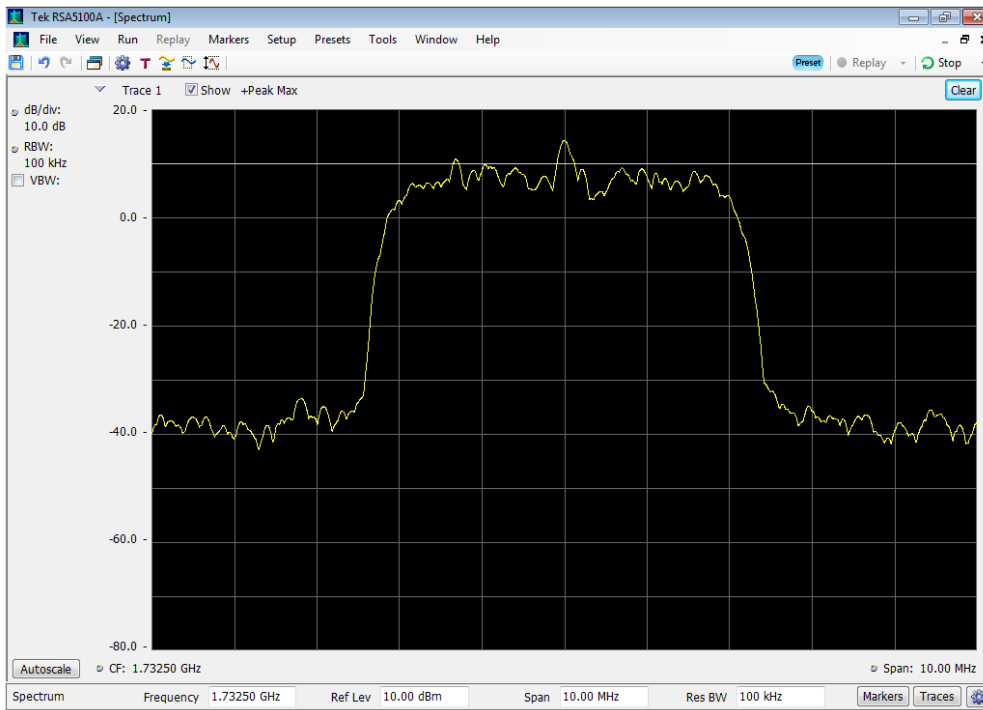

Uplink_WCDMA Output_1710 - 1755 MHz