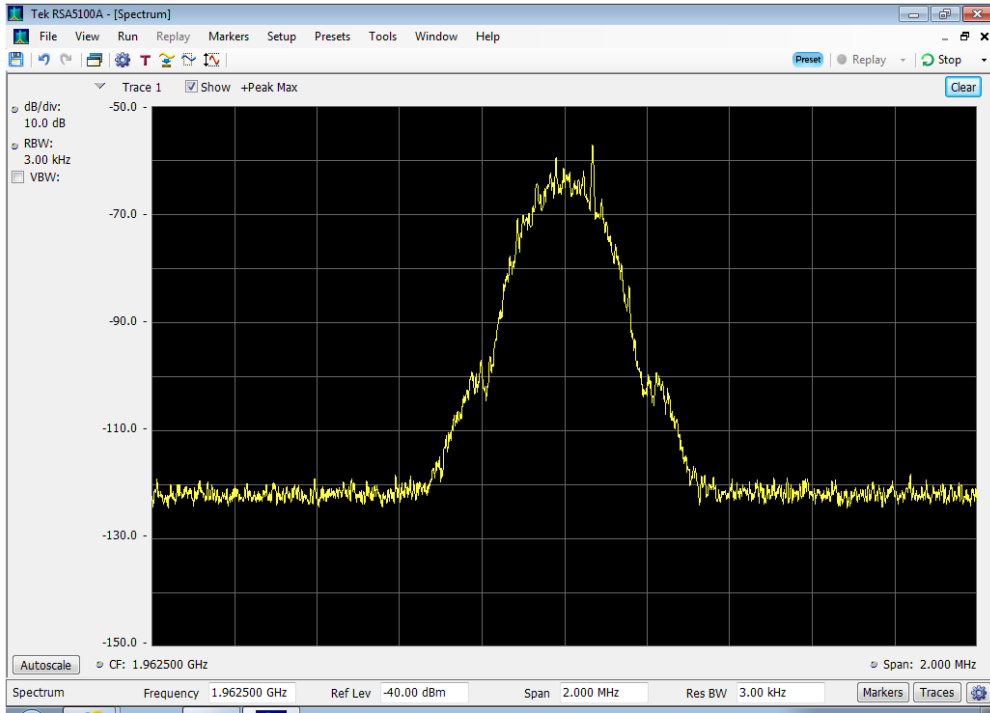

Downlink_GSM Input_1930 - 1995 MHz