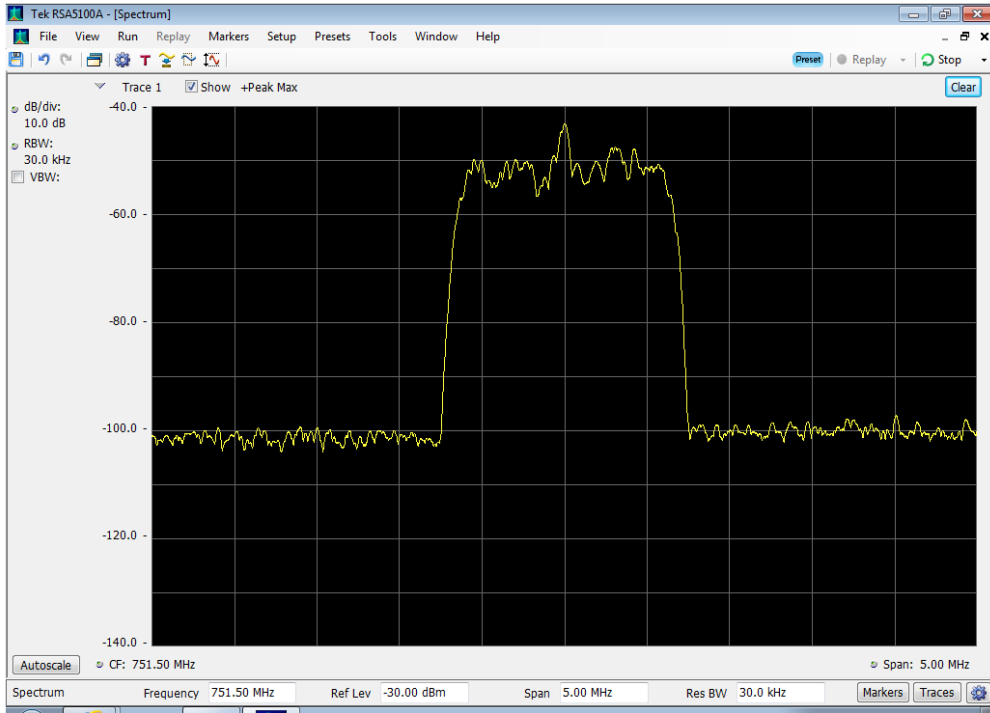

Downlink_CDMA Output_746 - 757 MHz