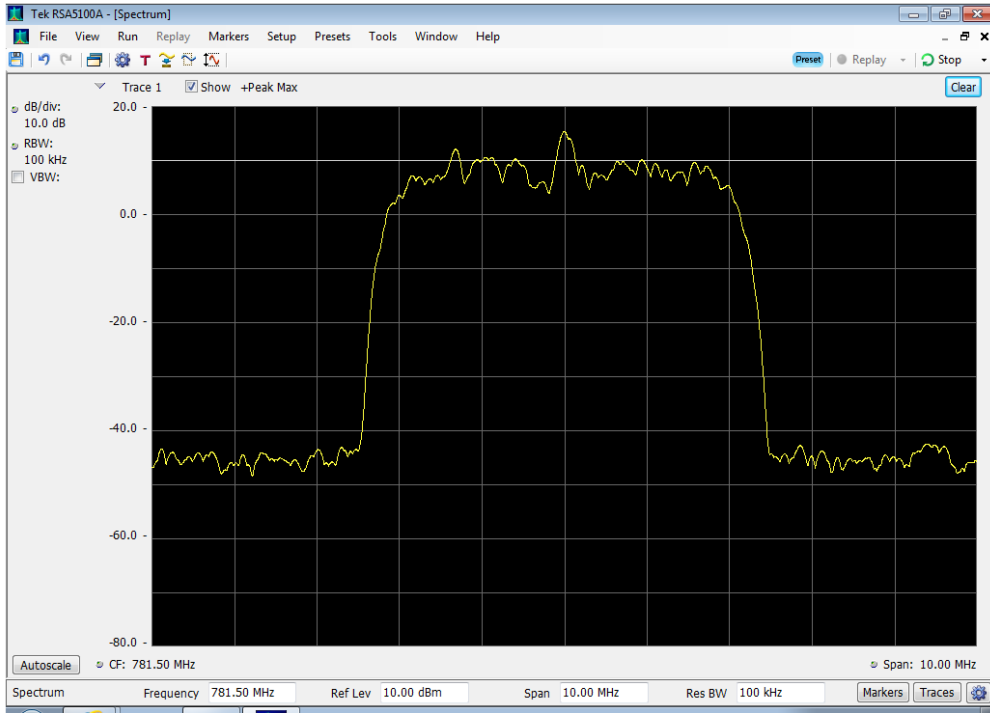

Uplink_WCDMA Output_776 - 787 MHz