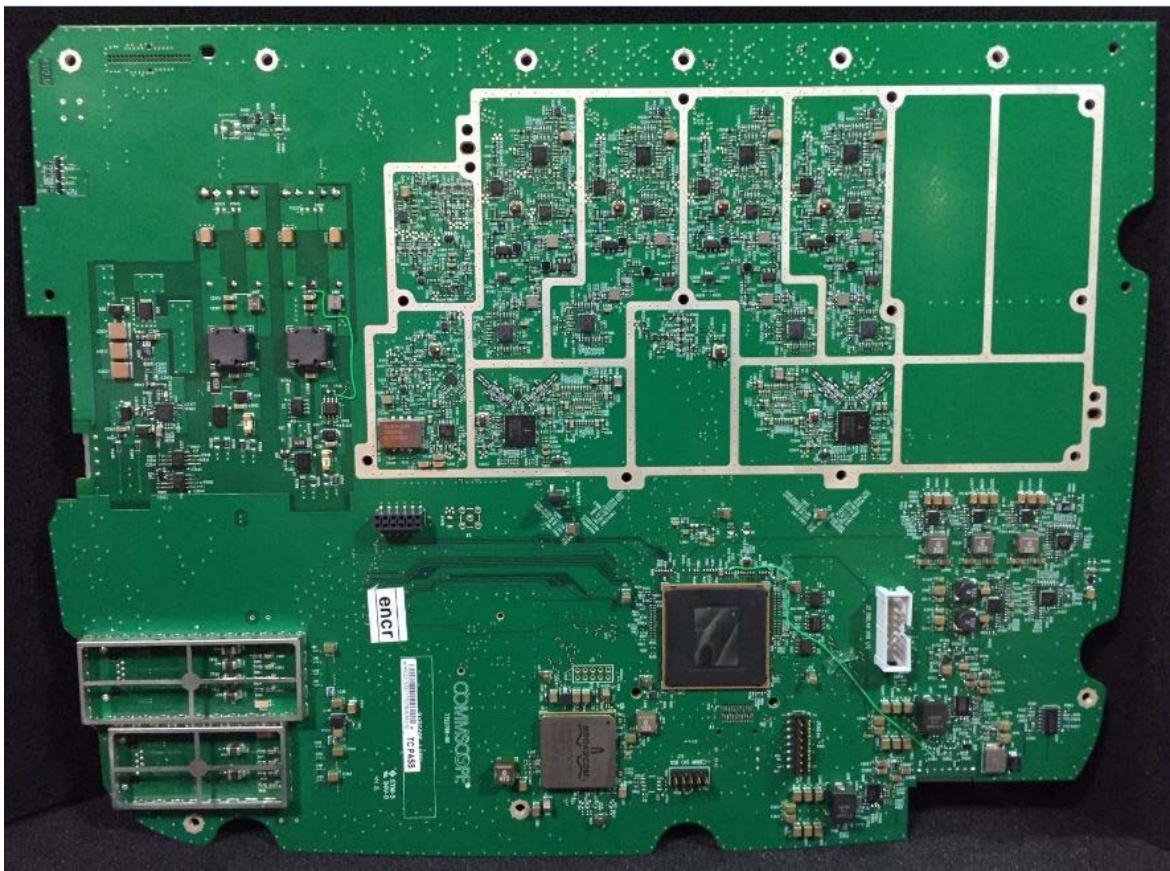

**Internal Photos ION-E CAP L 17E/19/23/25TDD
(7776597-xxxx)**

Main Board

RF-Board

Top

Bottom

Top

Bottom