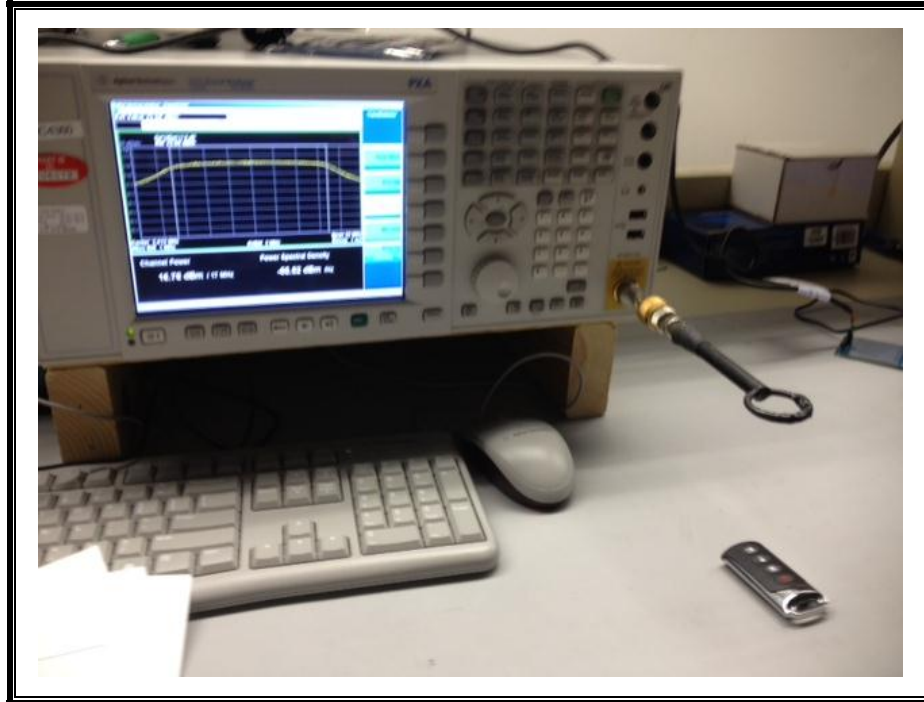

9. SETUP PHOTOS

Near Field Measurements

RADIATED EMISSION FOR PORTABLE CONFIGURATION – X ORIENTATION

RADIATED EMISSION FOR PORTABLE CONFIGURATION – Y ORIENTATION

RADIATED EMISSION FOR PORTABLE CONFIGURATION – Z ORIENTATION

RADIATED EMISSION