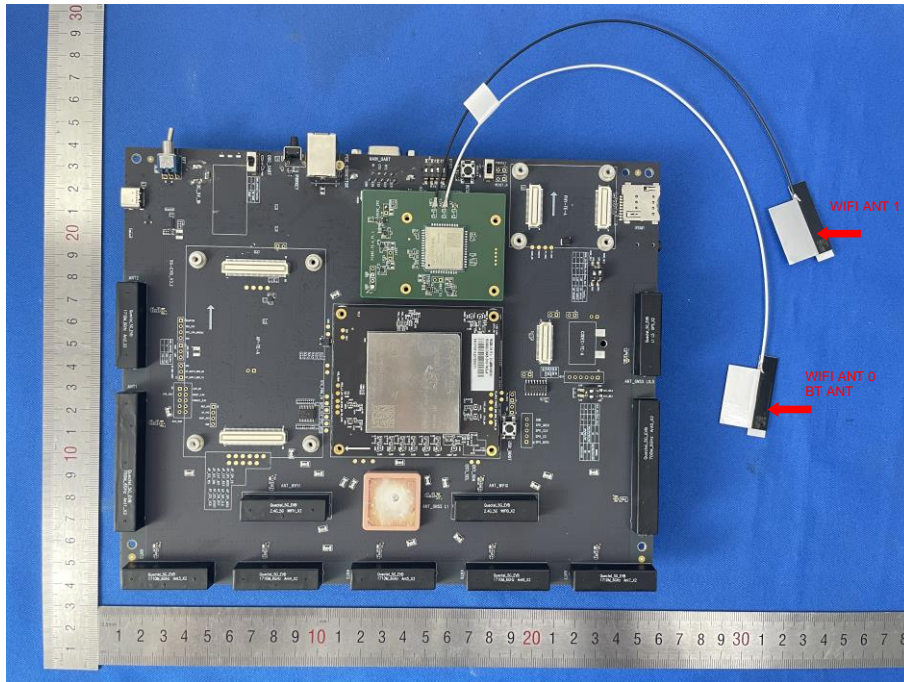

1 Photographs - EUT Constructional Details

Model No. (EUT): FC66E