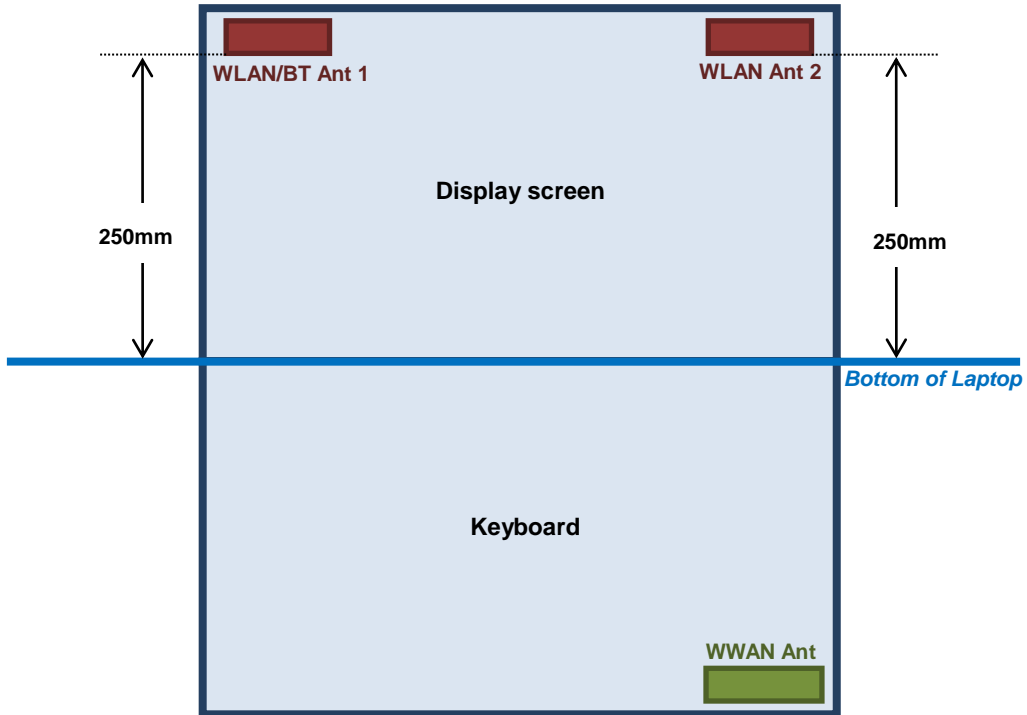

**Appendix D. Antenna Location**

The separation distance for antenna to edge :

Antenna	To Bottom of Laptop (mm)
WWAN Antenna	< 5
WLAN/BT Antenna 1	> 200
WLAN Antenna 2	> 200

**Appendix D. SAR Test Setup Photos**

**Body Exposure Condition**

**Bottom of Laptop at 0 mm**

**Bottom of Laptop at 12 mm**