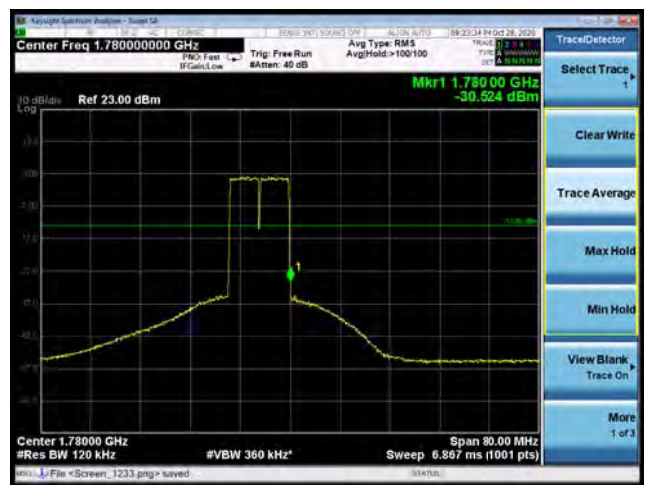

CA_66B 16QAM 5MHz+5MHz CH-Low, 100%RB

CA_66B 16QAM 5MHz+5MHz CH-High, 100%RB

CA_66B 64QAM 5MHz+5MHz CH-Low, 1 RB

CA_66B 64QAM 5MHz+5MHz CH-High, 1 RB

CA_66B 64QAM 5MHz+5MHz CH-Low, 100%RB

CA_66B 64QAM 5MHz+5MHz CH-High, 100%RB