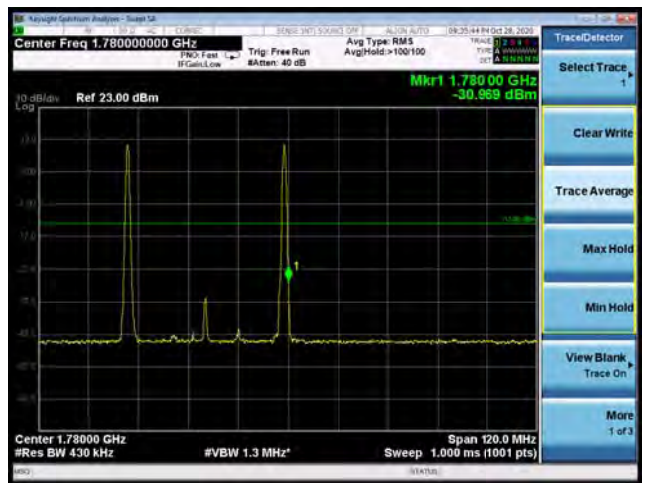

CA_66C QPSK 20MHz+20MHz CH-High, 100%RB