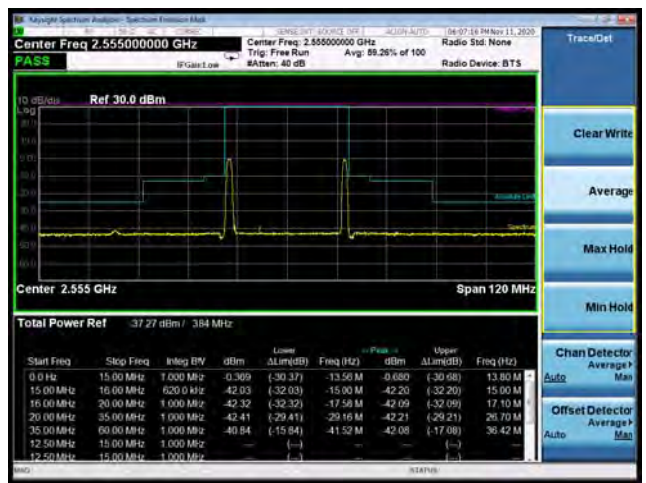

LTE Band 71 64QAM 15MHz CH-Low, 100%RB

LTE Band 71 64QAM 15MHz CH-High, 100%RB

LTE Band 71 64QAM 20MHz CH-Low, 1 RB

LTE Band 71 64QAM 20MHz CH-High, 1 RB

LTE Band 71 64QAM 20MHz CH-Low, 100%RB

LTE Band 71 64QAM 20MHz CH-High, 100%RB

CA_7C QPSK 20MHz+10MHz CH-Low, 1 RB

CA_7C QPSK 20MHz+10MHz CH-High, 1 RB

CA_7C QPSK 20MHz+10MHz CH-Low, 100%RB

CA_7C QPSK 20MHz+10MHz CH-High, 100%RB

CA_7C 16QAM 20MHz+10MHz CH-Low, 1 RB

CA_7C 16QAM 20MHz+10MHz CH-High, 1 RB