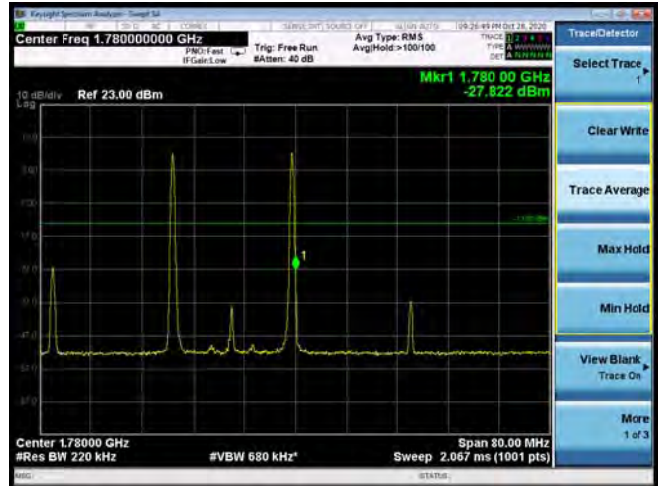

CA_66B QPSK 10MHz+10MHz CH-High, 100%RB