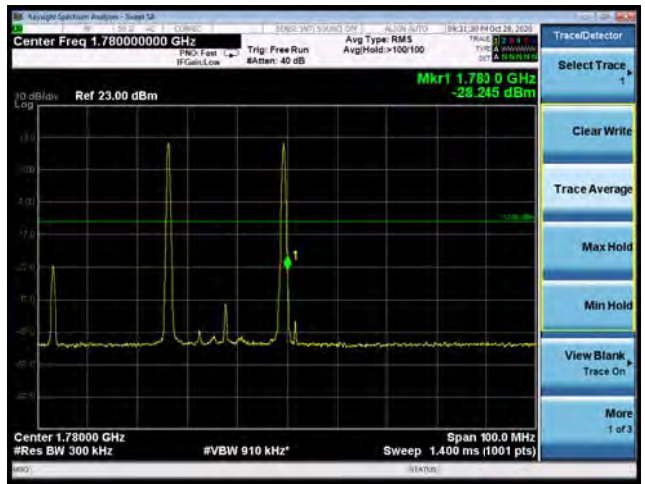

CA_66C QPSK 10MHz+15MHz CH-High, 100%RB