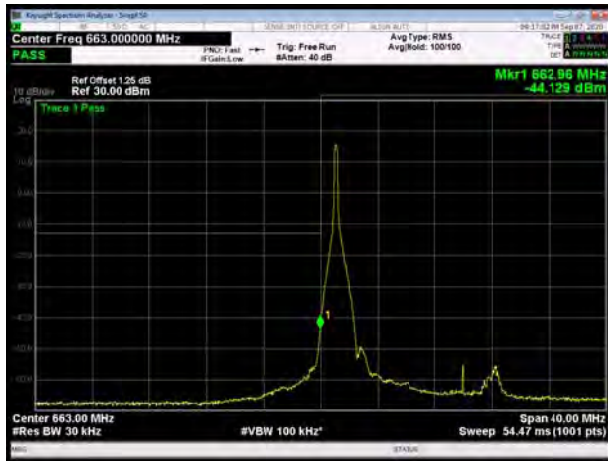

LTE Band 71 16QAM 15MHz CH-Low, 1 RB

LTE Band 71 16QAM 15MHz CH-High, 1 RB

LTE Band 71 16QAM 15MHz CH-Low, 100%RB

LTE Band 71 16QAM 15MHz CH-High, 100%RB

LTE Band 71 16QAM 20MHz CH-Low, 1 RB

LTE Band 71 16QAM 20MHz CH-High, 1 RB