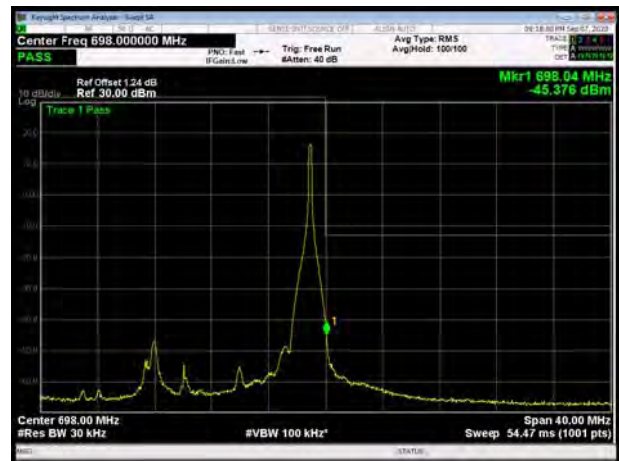

LTE Band 71 QPSK 20MHz CH-High, 1 RB