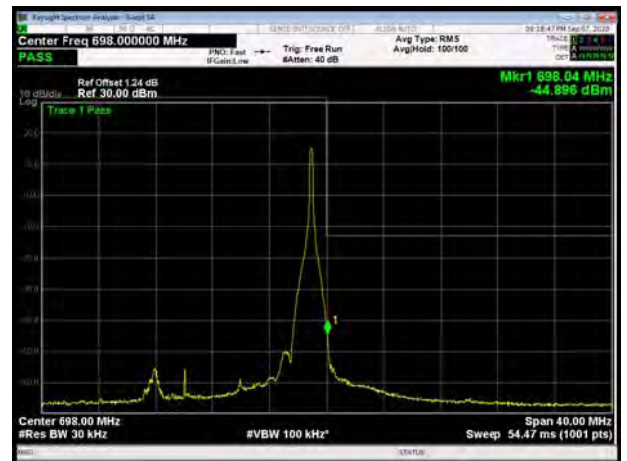

LTE Band 71 64QAM 15MHz CH-Low, 100%RB

LTE Band 71 64QAM 15MHz CH-High, 100%RB

LTE Band 71 64QAM 20MHz CH-Low, 1 RB

LTE Band 71 64QAM 20MHz CH-High, 1 RB

LTE Band 71 64QAM 20MHz CH-Low, 100%RB

LTE Band 71 64QAM 20MHz CH-High, 100%RB

CA_7C QPSK 20MHz+10MHz CH-Low, 1 RB

CA_7C QPSK 20MHz+10MHz CH-High, 1 RB

CA_7C QPSK 20MHz+10MHz CH-Low, 100%RB

CA_7C QPSK 20MHz+10MHz CH-High, 100%RB

CA_7C 16QAM 20MHz+10MHz CH-Low, 1 RB

CA_7C 16QAM 20MHz+10MHz CH-High, 1 RB