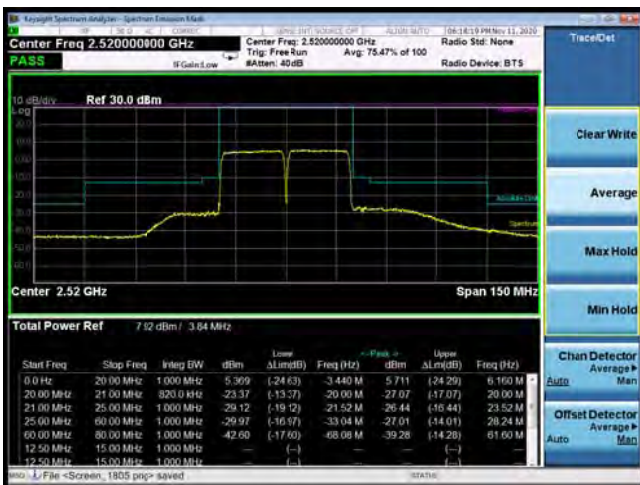

CA_7C QPSK 20MHz+20MHz CH-Low, 1 RB

CA_7C QPSK 20MHz+20MHz CH-High, 1 RB

CA_7C QPSK 20MHz+20MHz CH-Low, 100%RB

CA_7C QPSK 20MHz+20MHz CH-High, 100%RB

CA_7C 16QAM 20MHz+20MHz CH-Low, 1 RB

CA_7C 16QAM 20MHz+20MHz CH-High, 1 RB

CA_7C 16QAM 20MHz+20MHz CH-Low, 100%RB

CA_7C 16QAM 20MHz+20MHz CH-High, 100%RB

CA_7C 64QAM 20MHz+20MHz CH-Low, 1 RB

CA_7C 64QAM 20MHz+20MHz CH-High, 1 RB

CA_7C 64QAM 20MHz+20MHz CH-Low, 100%RB

CA_7C 64QAM 20MHz+20MHz CH-High, 100%RB