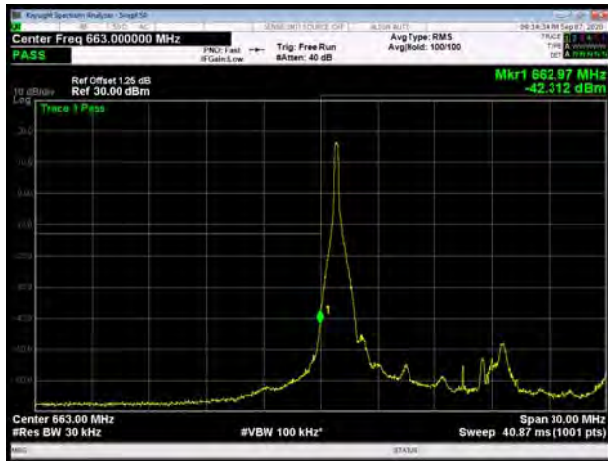

LTE Band 71 QPSK 5MHz CH-Low, 1 RB

LTE Band 71 QPSK 5MHz CH-High, 1 RB

LTE Band 71 QPSK 5MHz CH-Low, 100%RB

LTE Band 71 QPSK 5MHz CH-High, 100%RB

LTE Band 71 QPSK 10MHz CH-Low, 1 RB

LTE Band 71 QPSK 10MHz CH-High, 1 RB

LTE Band 71 QPSK 10MHz CH-Low, 100%RB

LTE Band 71 QPSK 10MHz CH-High, 100%RB

LTE Band 71 QPSK 15MHz CH-Low, 1 RB

LTE Band 71 QPSK 15MHz CH-High, 1 RB

LTE Band 71 QPSK 15MHz CH-Low, 100%RB

LTE Band 71 QPSK 15MHz CH-High, 100%RB