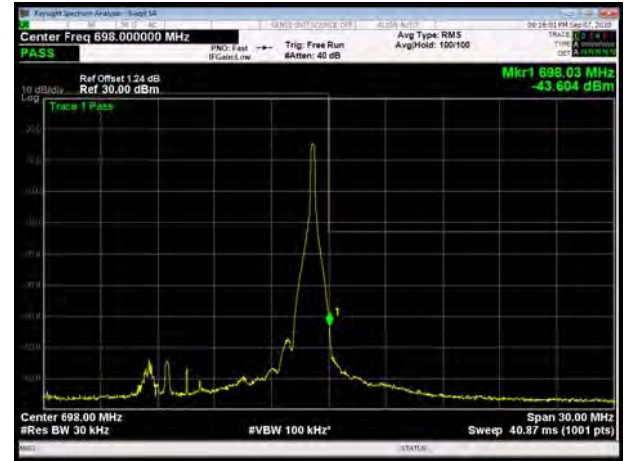

LTE Band 71 16QAM 15MHz CH-High, 1 RB