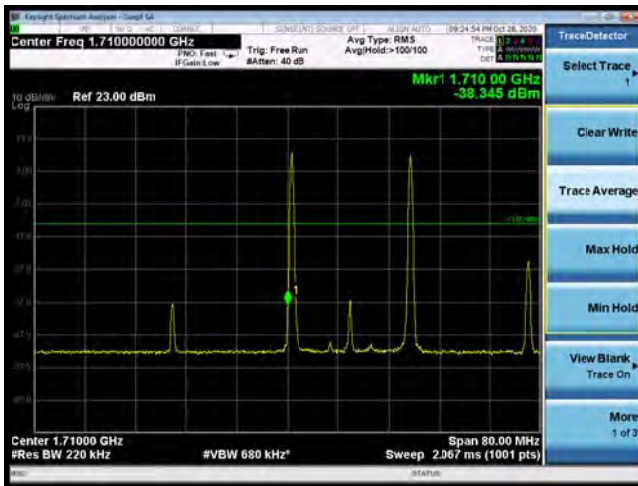

CA_66B QPSK 10MHz+10MHz CH-Low, 100%RB