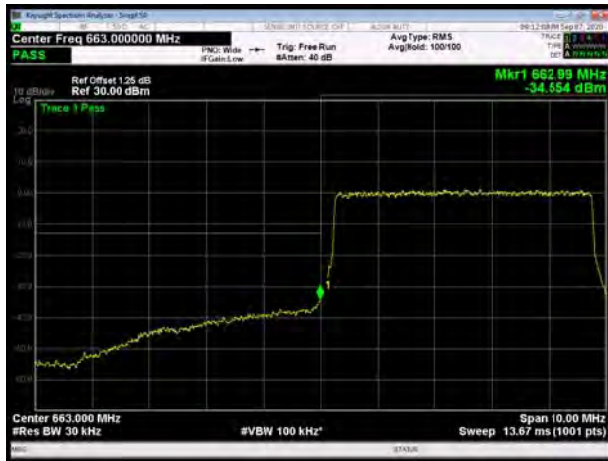

LTE Band 71 16QAM 20MHz CH-Low, 100%RB

LTE Band 71 16QAM 20MHz CH-High, 100%RB

LTE Band 71 64QAM 5MHz CH-Low, 1 RB

LTE Band 71 64QAM 5MHz CH-High, 1 RB

LTE Band 71 64QAM 5MHz CH-Low, 100%RB

LTE Band 71 64QAM 5MHz CH-High, 100%RB