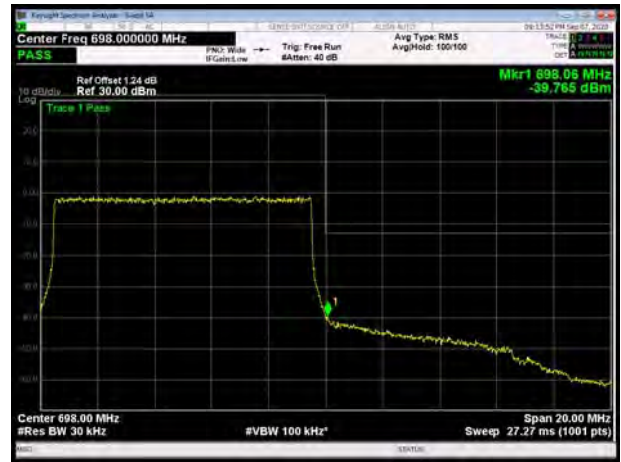

LTE Band 71 QPSK 5MHz CH-Low, 1 RB

LTE Band 71 QPSK 5MHz CH-High, 1 RB

LTE Band 71 QPSK 5MHz CH-Low, 100%RB

LTE Band 71 QPSK 5MHz CH-High, 100%RB

LTE Band 71 QPSK 10MHz CH-Low, 1 RB

LTE Band 71 QPSK 10MHz CH-High, 1 RB

LTE Band 71 QPSK 10MHz CH-Low, 100%RB

LTE Band 71 QPSK 10MHz CH-High, 100%RB

LTE Band 71 QPSK 15MHz CH-Low, 1 RB

LTE Band 71 QPSK 15MHz CH-High, 1 RB

LTE Band 71 QPSK 15MHz CH-Low, 100%RB

LTE Band 71 QPSK 15MHz CH-High, 100%RB