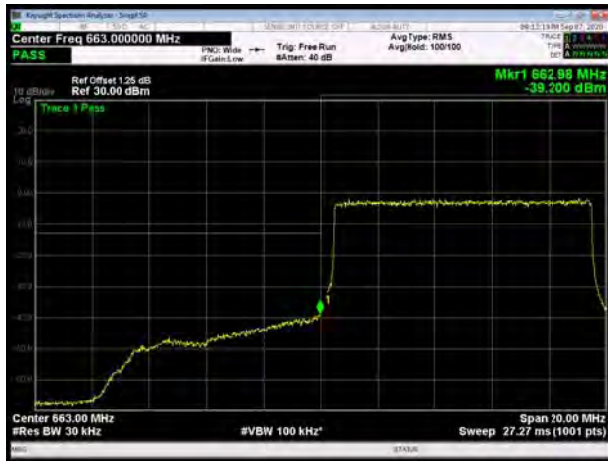

LTE Band 71 16QAM 5MHz CH-Low, 100%RB

LTE Band 71 16QAM 5MHz CH-High, 100%RB

LTE Band 71 16QAM 10MHz CH-Low, 1 RB

LTE Band 71 16QAM 10MHz CH-High, 1 RB

LTE Band 71 16QAM 10MHz CH-Low, 100%RB

LTE Band 71 16QAM 10MHz CH-High, 100%RB