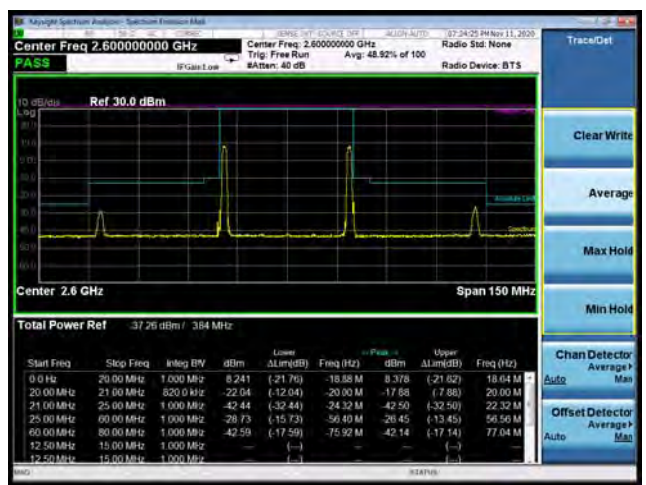

CA_38C QPSK 20MHz+20MHz CH-High, 1 RB