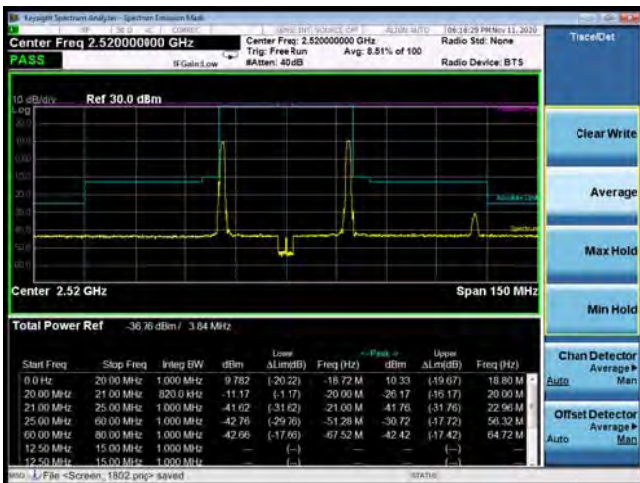

CA_7C QPSK 20MHz+20MHz CH-Low, 1 RB

CA_7C QPSK 20MHz+20MHz CH-High, 1 RB

CA_7C QPSK 20MHz+20MHz CH-Low, 100%RB

CA_7C QPSK 20MHz+20MHz CH-High, 100%RB

CA_7C 16QAM 20MHz+20MHz CH-Low, 1 RB

CA_7C 16QAM 20MHz+20MHz CH-High, 1 RB

CA_7C 16QAM 20MHz+20MHz CH-Low, 100%RB

CA_7C 16QAM 20MHz+20MHz CH-High, 100%RB

CA_7C 64QAM 20MHz+20MHz CH-Low, 1 RB

CA_7C 64QAM 20MHz+20MHz CH-High, 1 RB

CA_7C 64QAM 20MHz+20MHz CH-Low, 100%RB

CA_7C 64QAM 20MHz+20MHz CH-High, 100%RB