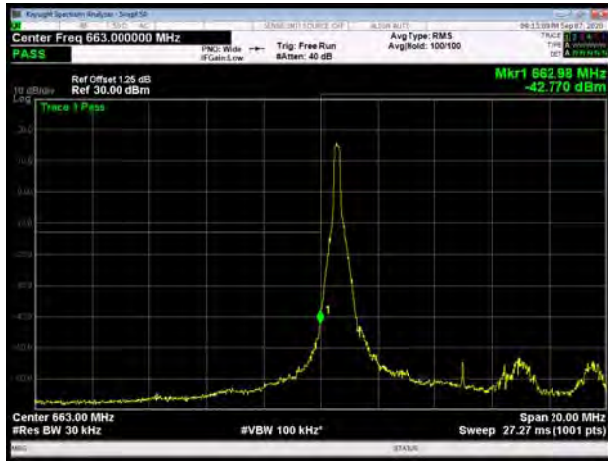

LTE Band 71 16QAM 10MHz CH-Low, 1 RB