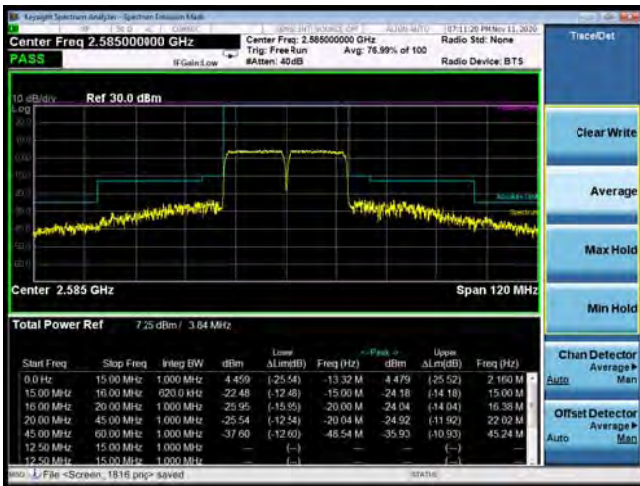

CA_38C QPSK 15MHz+15MHz CH-Low, 100%RB