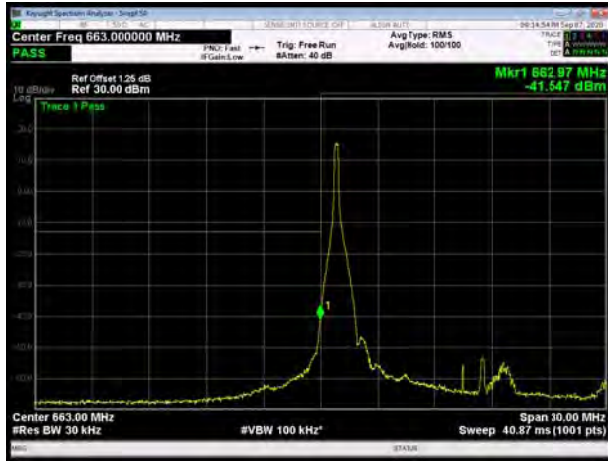

LTE Band 71 16QAM 15MHz CH-Low, 1 RB