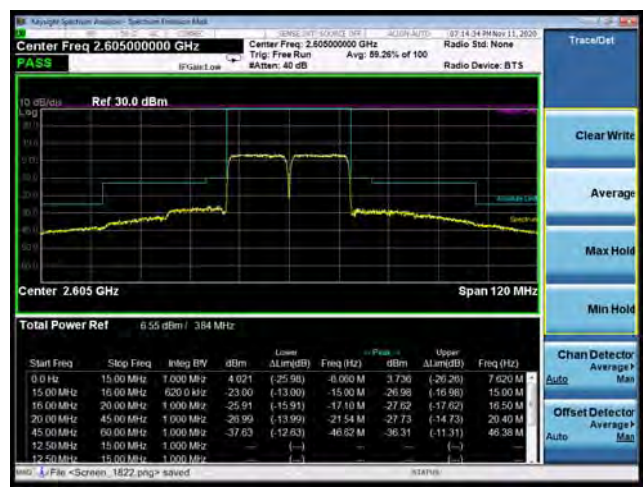

CA_38C 64QAM 15MHz+15MHz CH-High, 1 RB