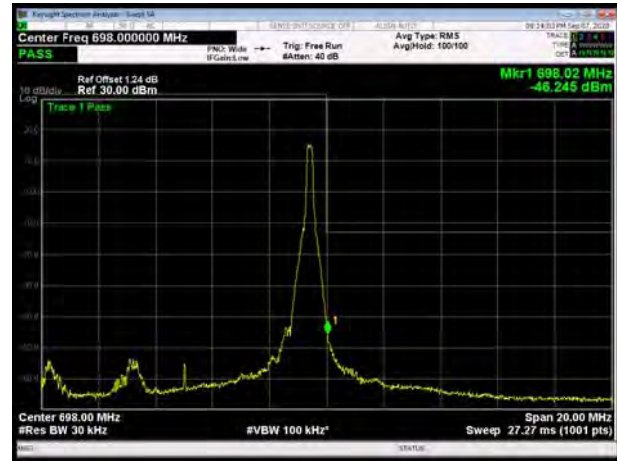

LTE Band 71 16QAM 5MHz CH-Low, 100%RB

LTE Band 71 16QAM 5MHz CH-High, 100%RB

LTE Band 71 16QAM 10MHz CH-Low, 1 RB

LTE Band 71 16QAM 10MHz CH-High, 1 RB

LTE Band 71 16QAM 10MHz CH-Low, 100%RB

LTE Band 71 16QAM 10MHz CH-High, 100%RB