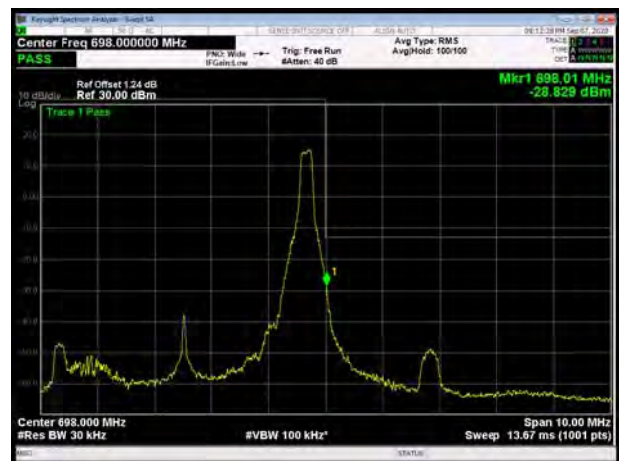

LTE Band 71 QPSK 20MHz CH-Low, 1 RB

LTE Band 71 QPSK 20MHz CH-High, 1 RB

LTE Band 71 QPSK 20MHz CH-Low, 100%RB

LTE Band 71 QPSK 20MHz CH-High, 100%RB

LTE Band 71 16QAM 5MHz CH-Low, 1 RB

LTE Band 71 16QAM 5MHz CH-High, 1 RB