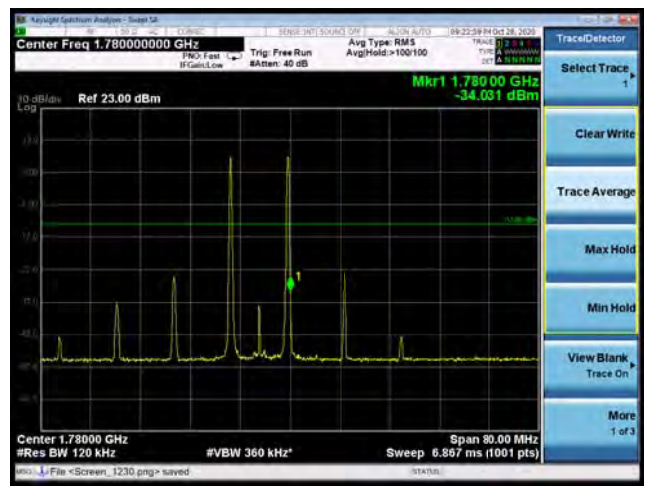

CA_66B 16QAM 5MHz+5MHz CH-Low, 100%RB

CA_66B 16QAM 5MHz+5MHz CH-High, 100%RB

CA_66B 64QAM 5MHz+5MHz CH-Low, 1 RB

CA_66B 64QAM 5MHz+5MHz CH-High, 1 RB

CA_66B 64QAM 5MHz+5MHz CH-Low, 100%RB

CA_66B 64QAM 5MHz+5MHz CH-High, 100%RB