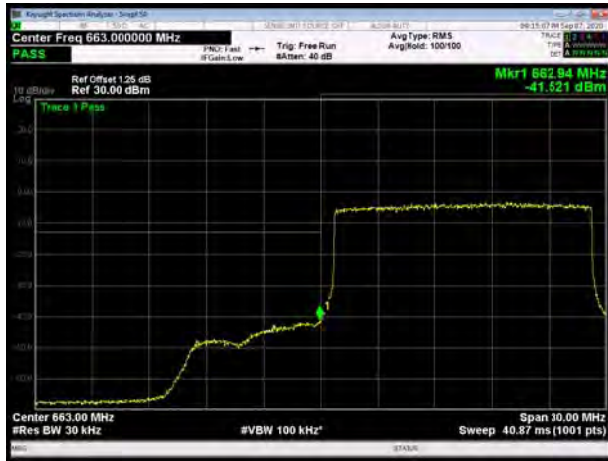

LTE Band 71 16QAM 15MHz CH-Low, 100%RB