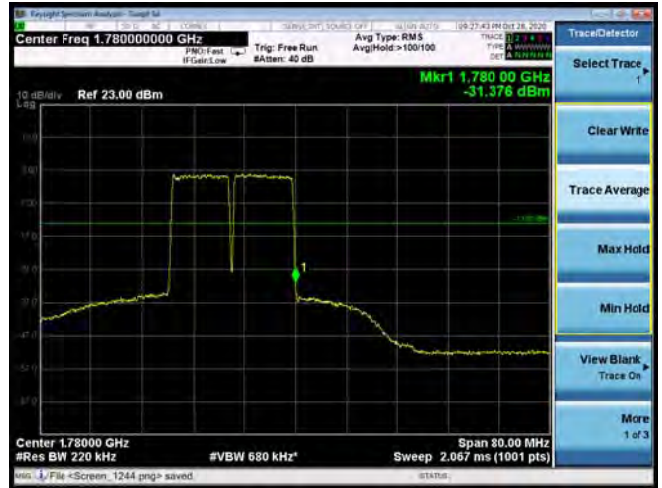

CA_66B 64QAM 10MHz+10MHz CH-High, 1 RB