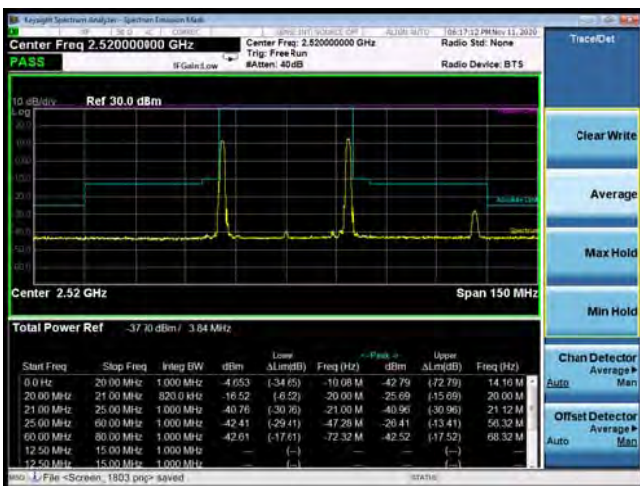

CA_7C QPSK 20MHz+20MHz CH-Low, 1 RB

CA_7C QPSK 20MHz+20MHz CH-High, 1 RB

CA_7C QPSK 20MHz+20MHz CH-Low, 100%RB

CA_7C QPSK 20MHz+20MHz CH-High, 100%RB

CA_7C 16QAM 20MHz+20MHz CH-Low, 1 RB

CA_7C 16QAM 20MHz+20MHz CH-High, 1 RB

CA_7C 16QAM 20MHz+20MHz CH-Low, 100%RB

CA_7C 16QAM 20MHz+20MHz CH-High, 100%RB

CA_7C 64QAM 20MHz+20MHz CH-Low, 1 RB

CA_7C 64QAM 20MHz+20MHz CH-High, 1 RB

CA_7C 64QAM 20MHz+20MHz CH-Low, 100%RB

CA_7C 64QAM 20MHz+20MHz CH-High, 100%RB