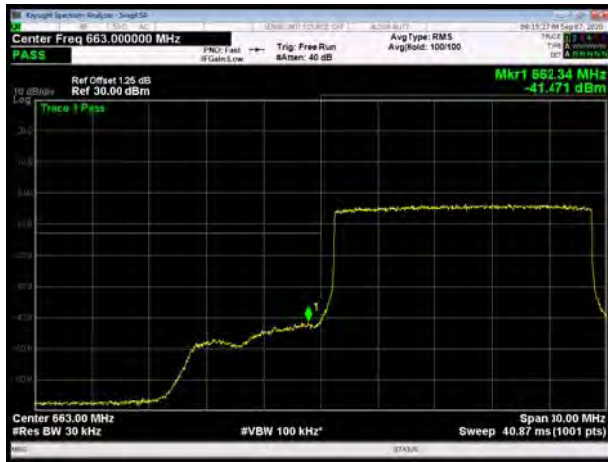

LTE Band 71 64QAM 15MHz CH-Low, 100%RB