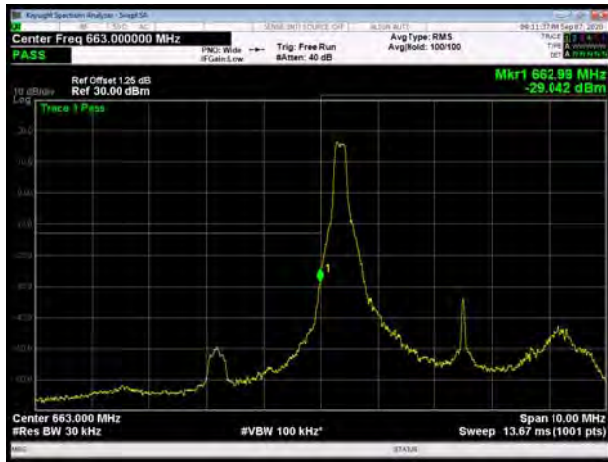

LTE Band 71 QPSK 5MHz CH-Low, 1 RB

LTE Band 71 QPSK 5MHz CH-High, 1 RB

LTE Band 71 QPSK 5MHz CH-Low, 100%RB

LTE Band 71 QPSK 5MHz CH-High, 100%RB

LTE Band 71 QPSK 10MHz CH-Low, 1 RB

LTE Band 71 QPSK 10MHz CH-High, 1 RB

LTE Band 71 QPSK 10MHz CH-Low, 100%RB

LTE Band 71 QPSK 10MHz CH-High, 100%RB

LTE Band 71 QPSK 15MHz CH-Low, 1 RB

LTE Band 71 QPSK 15MHz CH-High, 1 RB

LTE Band 71 QPSK 15MHz CH-Low, 100%RB

LTE Band 71 QPSK 15MHz CH-High, 100%RB