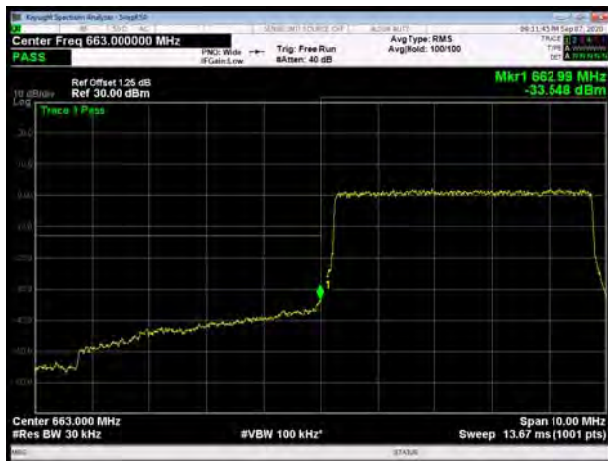

LTE Band 71 QPSK 5MHz CH-Low, 1 RB

LTE Band 71 QPSK 5MHz CH-High, 1 RB

LTE Band 71 QPSK 5MHz CH-Low, 100%RB

LTE Band 71 QPSK 5MHz CH-High, 100%RB

LTE Band 71 QPSK 10MHz CH-Low, 1 RB

LTE Band 71 QPSK 10MHz CH-High, 1 RB

LTE Band 71 QPSK 10MHz CH-Low, 100%RB

LTE Band 71 QPSK 10MHz CH-High, 100%RB

LTE Band 71 QPSK 15MHz CH-Low, 1 RB

LTE Band 71 QPSK 15MHz CH-High, 1 RB

LTE Band 71 QPSK 15MHz CH-Low, 100%RB

LTE Band 71 QPSK 15MHz CH-High, 100%RB