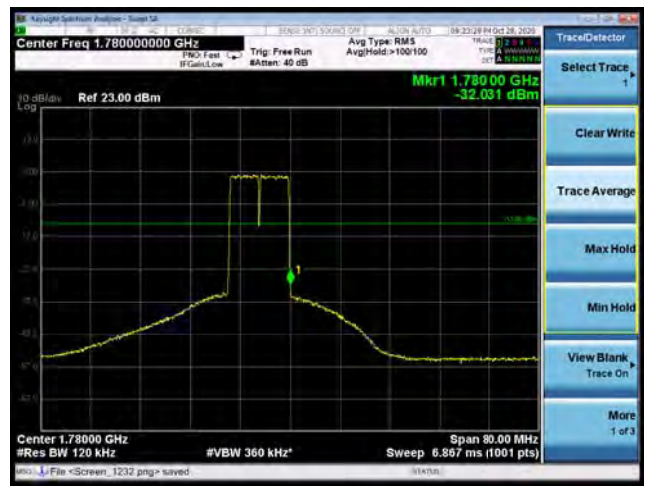

CA_66B 64QAM 5MHz+5MHz CH-High, 1 RB