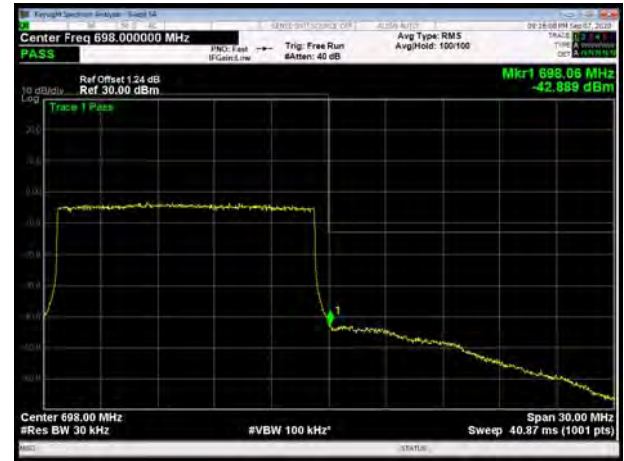

LTE Band 71 16QAM 15MHz CH-Low, 1 RB

LTE Band 71 16QAM 15MHz CH-High, 1 RB

LTE Band 71 16QAM 15MHz CH-Low, 100%RB

LTE Band 71 16QAM 15MHz CH-High, 100%RB

LTE Band 71 16QAM 20MHz CH-Low, 1 RB

LTE Band 71 16QAM 20MHz CH-High, 1 RB