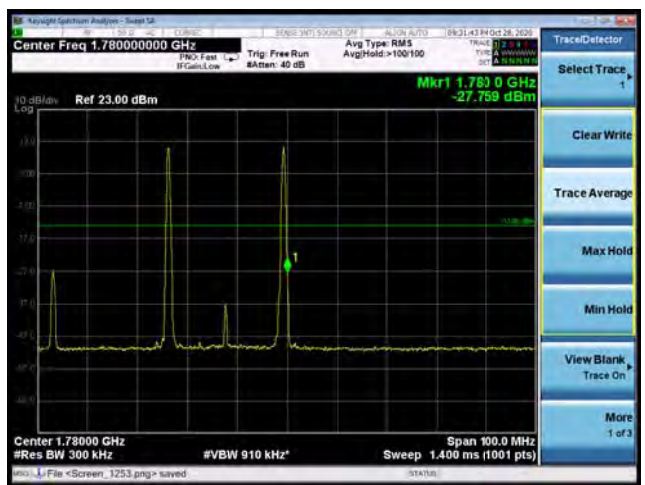

CA_66C QPSK 10MHz+15MHz CH-Low, 1 RB

CA_66C QPSK 10MHz+15MHz CH-High, 1 RB

CA_66C QPSK 10MHz+15MHz CH-Low, 100%RB

CA_66C QPSK 10MHz+15MHz CH-High, 100%RB

CA_66C 16QAM 10MHz+15MHz CH-Low, 1 RB

CA_66C 16QAM 10MHz+15MHz CH-High, 1 RB