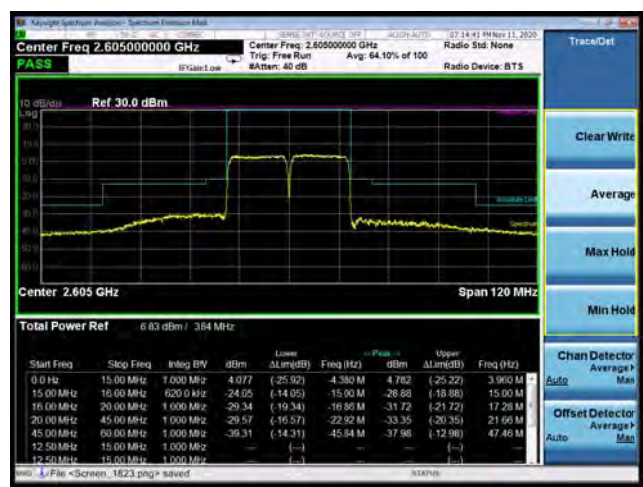

CA_38C 16QAM 15MHz+15MHz CH-Low, 100%RB

CA_38C 16QAM 15MHz+15MHz CH-High, 100%RB

CA_38C 64QAM 15MHz+15MHz CH-Low, 1 RB

CA_38C 64QAM 15MHz+15MHz CH-High, 1 RB

CA_38C 64QAM 15MHz+15MHz CH-Low, 100%RB

CA_38C 64QAM 15MHz+15MHz CH-High, 100%RB