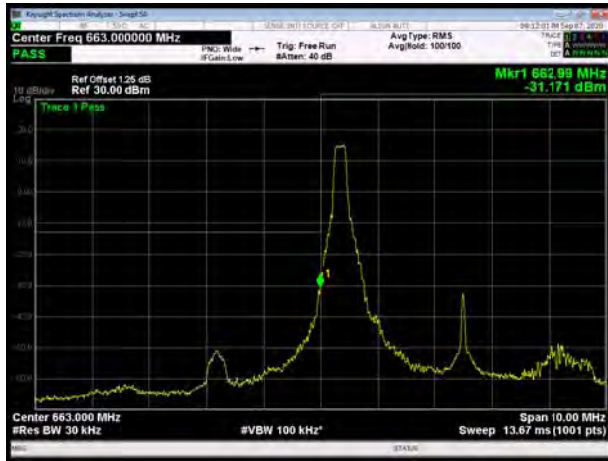

LTE Band 71 64QAM 5MHz CH-Low, 1 RB