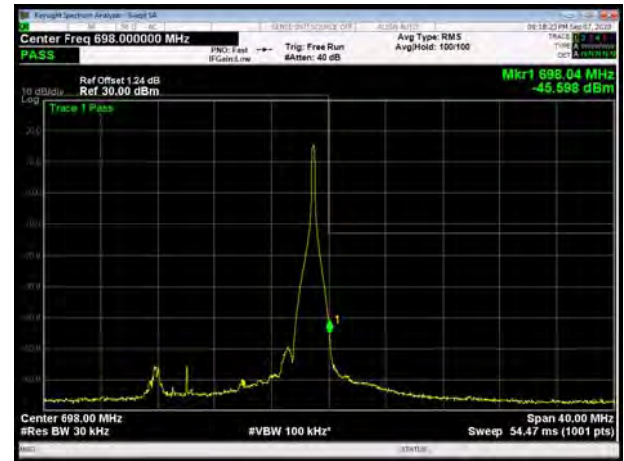

LTE Band 71 16QAM 15MHz CH-Low, 1 RB

LTE Band 71 16QAM 15MHz CH-High, 1 RB

LTE Band 71 16QAM 15MHz CH-Low, 100%RB

LTE Band 71 16QAM 15MHz CH-High, 100%RB

LTE Band 71 16QAM 20MHz CH-Low, 1 RB

LTE Band 71 16QAM 20MHz CH-High, 1 RB