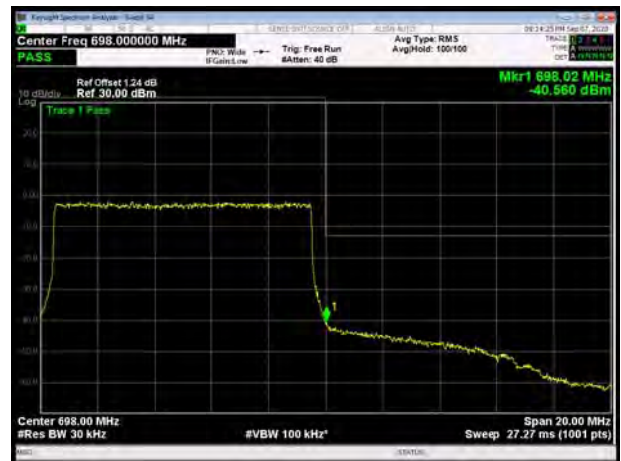

LTE Band 71 64QAM 10MHz CH-Low, 1 RB

LTE Band 71 64QAM 10MHz CH-High, 1 RB

LTE Band 71 64QAM 10MHz CH-Low, 100%RB

LTE Band 71 64QAM 10MHz CH-High, 100%RB

LTE Band 71 64QAM 15MHz CH-Low, 1 RB

LTE Band 71 64QAM 15MHz CH-High, 1 RB