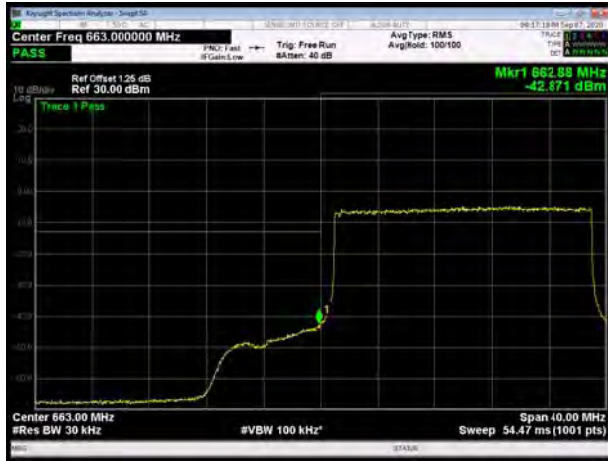

LTE Band 71 16QAM 20MHz CH-Low, 100%RB