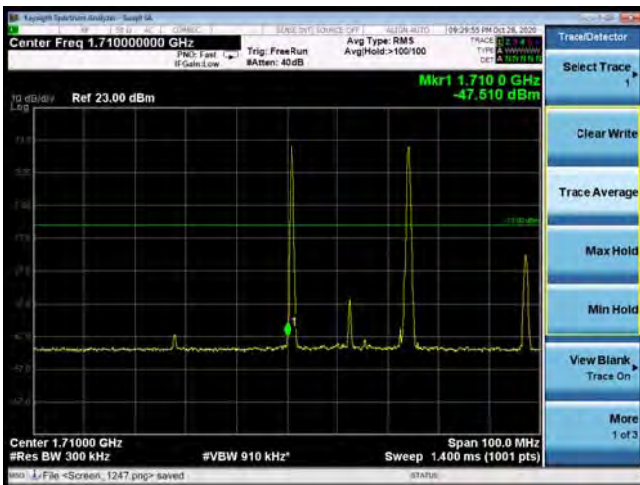

CA_66C QPSK 10MHz+15MHz CH-Low, 1 RB

CA_66C QPSK 10MHz+15MHz CH-High, 1 RB

CA_66C QPSK 10MHz+15MHz CH-Low, 100%RB

CA_66C QPSK 10MHz+15MHz CH-High, 100%RB

CA_66C 16QAM 10MHz+15MHz CH-Low, 1 RB

CA_66C 16QAM 10MHz+15MHz CH-High, 1 RB