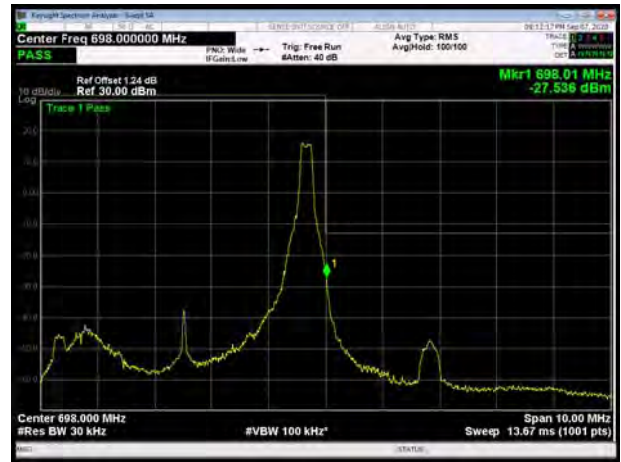

LTE Band 71 QPSK 5MHz CH-Low, 1 RB

LTE Band 71 QPSK 5MHz CH-High, 1 RB

LTE Band 71 QPSK 5MHz CH-Low, 100%RB

LTE Band 71 QPSK 5MHz CH-High, 100%RB

LTE Band 71 QPSK 10MHz CH-Low, 1 RB

LTE Band 71 QPSK 10MHz CH-High, 1 RB