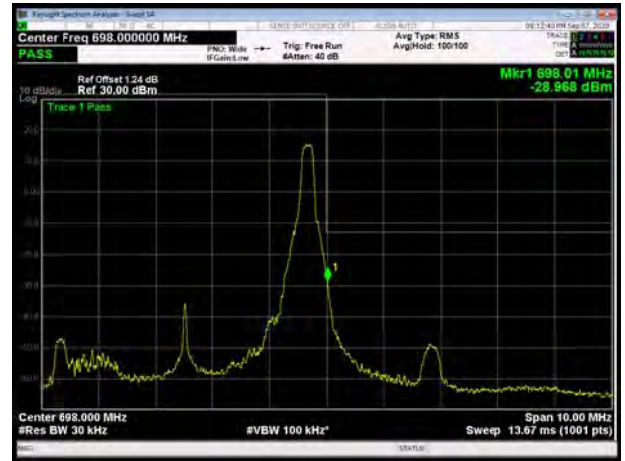

LTE Band 71 16QAM 20MHz CH-Low, 100%RB

LTE Band 71 16QAM 20MHz CH-High, 100%RB

LTE Band 71 64QAM 5MHz CH-Low, 1 RB

LTE Band 71 64QAM 5MHz CH-High, 1 RB

LTE Band 71 64QAM 5MHz CH-Low, 100%RB

LTE Band 71 64QAM 5MHz CH-High, 100%RB