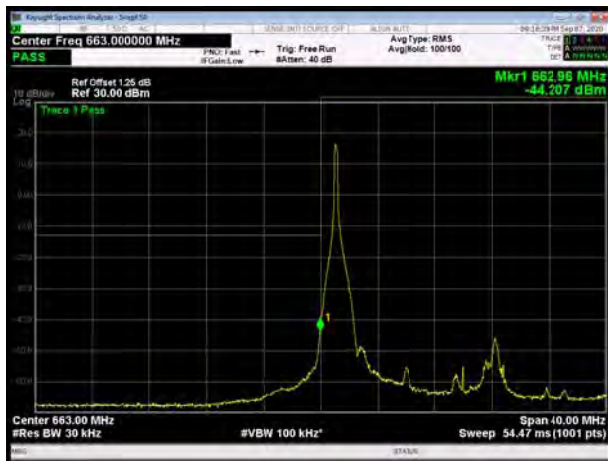

LTE Band 71 QPSK 20MHz CH-Low, 1 RB