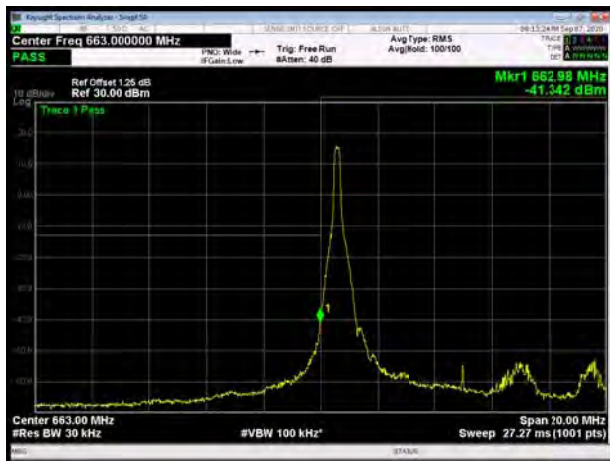

LTE Band 71 64QAM 10MHz CH-Low, 1 RB