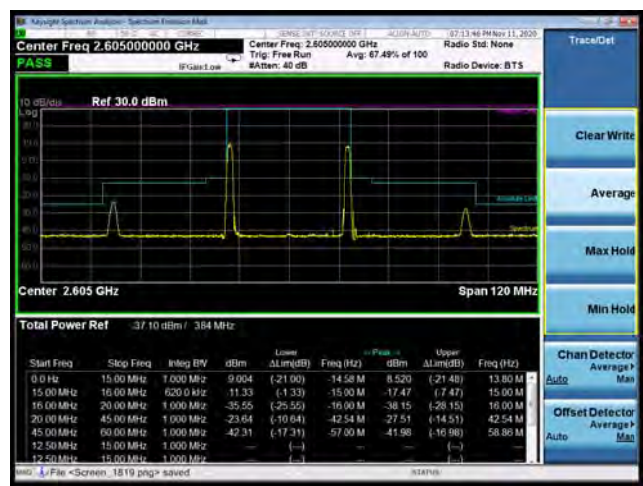

CA_38C 16QAM 15MHz+15MHz CH-Low, 100%RB

CA_38C 16QAM 15MHz+15MHz CH-High, 100%RB

CA_38C 64QAM 15MHz+15MHz CH-Low, 1 RB

CA_38C 64QAM 15MHz+15MHz CH-High, 1 RB

CA_38C 64QAM 15MHz+15MHz CH-Low, 100%RB

CA_38C 64QAM 15MHz+15MHz CH-High, 100%RB