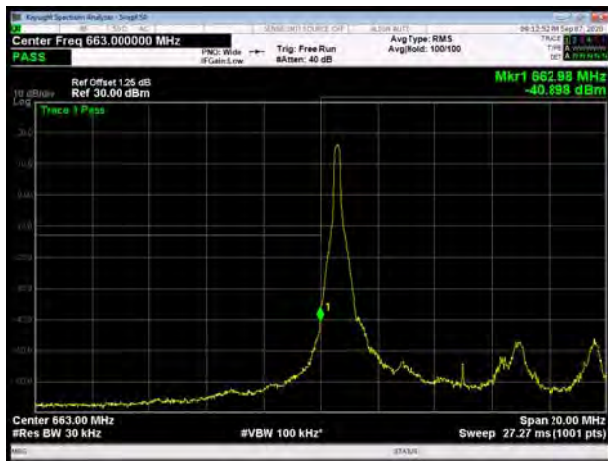

LTE Band 71 QPSK 5MHz CH-Low, 1 RB

LTE Band 71 QPSK 5MHz CH-High, 1 RB

LTE Band 71 QPSK 5MHz CH-Low, 100%RB

LTE Band 71 QPSK 5MHz CH-High, 100%RB

LTE Band 71 QPSK 10MHz CH-Low, 1 RB

LTE Band 71 QPSK 10MHz CH-High, 1 RB

LTE Band 71 QPSK 10MHz CH-Low, 100%RB

LTE Band 71 QPSK 10MHz CH-High, 100%RB

LTE Band 71 QPSK 15MHz CH-Low, 1 RB

LTE Band 71 QPSK 15MHz CH-High, 1 RB

LTE Band 71 QPSK 15MHz CH-Low, 100%RB

LTE Band 71 QPSK 15MHz CH-High, 100%RB