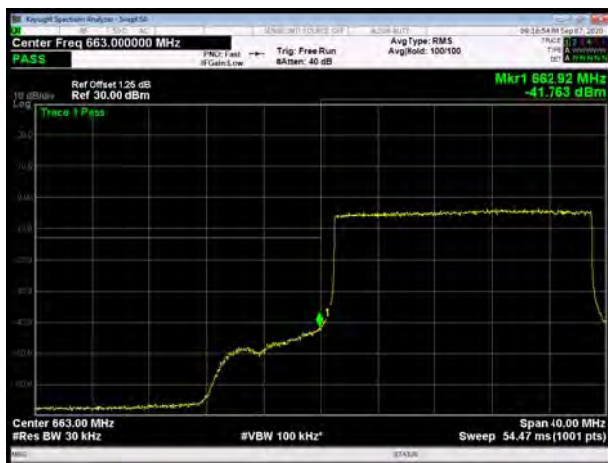

LTE Band 71 QPSK 20MHz CH-Low, 100%RB