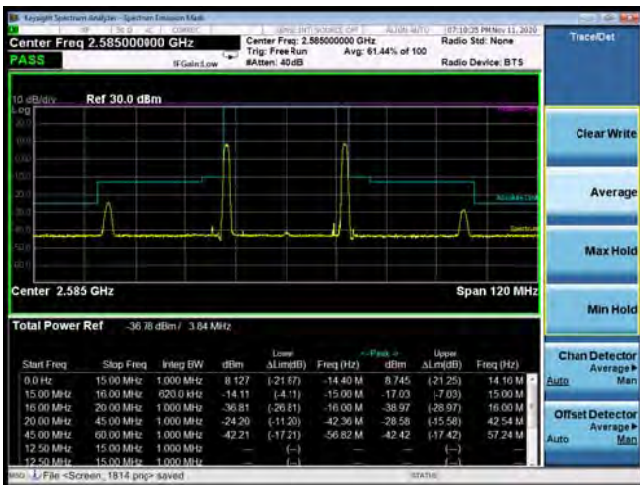

CA_38C QPSK 15MHz+15MHz CH-Low, 1 RB

CA_38C QPSK 15MHz+15MHz CH-High, 1 RB

CA_38C QPSK 15MHz+15MHz CH-Low, 100%RB

CA_38C QPSK 15MHz+15MHz CH-High, 100%RB

CA_38C 16QAM 15MHz+15MHz CH-Low, 1 RB

CA_38C 16QAM 15MHz+15MHz CH-High, 1 RB