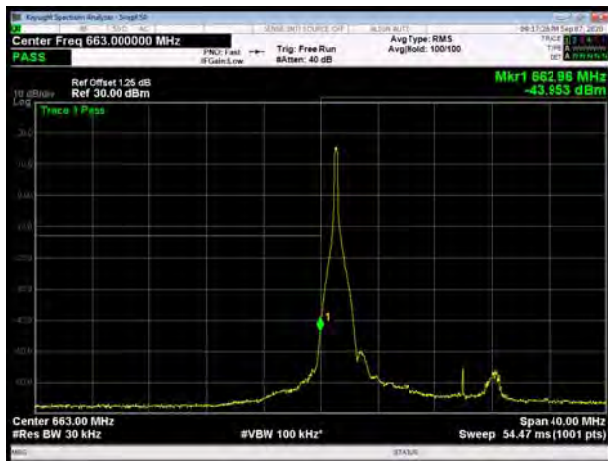

LTE Band 71 64QAM 20MHz CH-Low, 1 RB