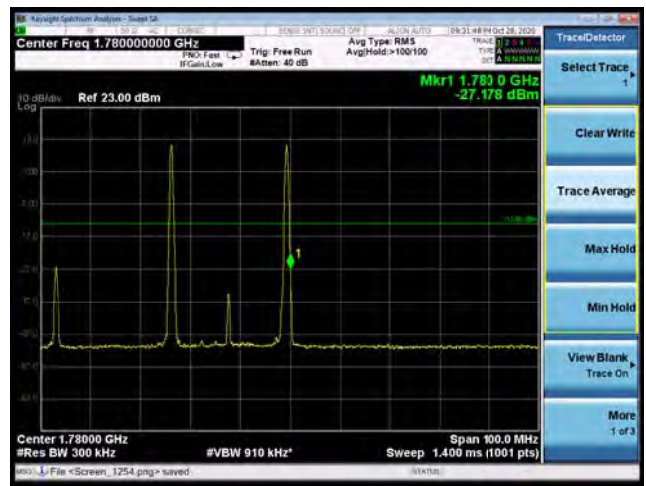

CA_66C 16QAM 10MHz+15MHz CH-Low, 100%RB

CA_66C 16QAM 10MHz+15MHz CH-High, 100%RB

CA_66C 64QAM 10MHz+15MHz CH-Low, 1 RB

CA_66C 64QAM 10MHz+15MHz CH-High, 1 RB

CA_66C 64QAM 10MHz+15MHz CH-Low, 100%RB

CA_66C 64QAM 10MHz+15MHz CH-High, 100%RB