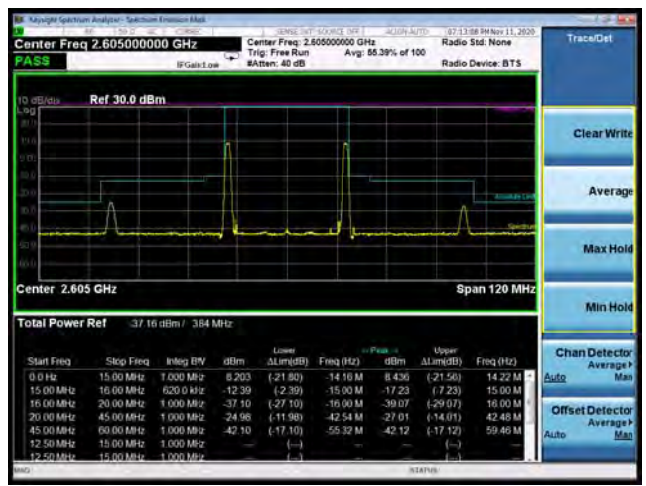

CA_38C QPSK 15MHz+15MHz CH-High, 1 RB