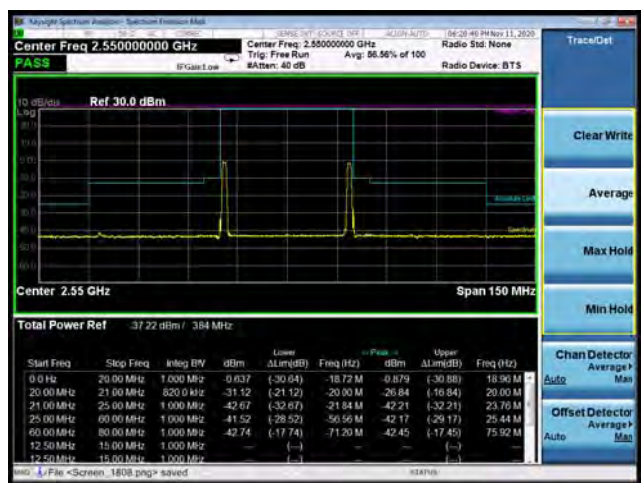

CA_7C QPSK 20MHz+20MHz CH-Low, 1 RB

CA_7C QPSK 20MHz+20MHz CH-High, 1 RB

CA_7C QPSK 20MHz+20MHz CH-Low, 100%RB

CA_7C QPSK 20MHz+20MHz CH-High, 100%RB

CA_7C 16QAM 20MHz+20MHz CH-Low, 1 RB

CA_7C 16QAM 20MHz+20MHz CH-High, 1 RB

CA_7C 16QAM 20MHz+20MHz CH-Low, 100%RB

CA_7C 16QAM 20MHz+20MHz CH-High, 100%RB

CA_7C 64QAM 20MHz+20MHz CH-Low, 1 RB

CA_7C 64QAM 20MHz+20MHz CH-High, 1 RB

CA_7C 64QAM 20MHz+20MHz CH-Low, 100%RB

CA_7C 64QAM 20MHz+20MHz CH-High, 100%RB