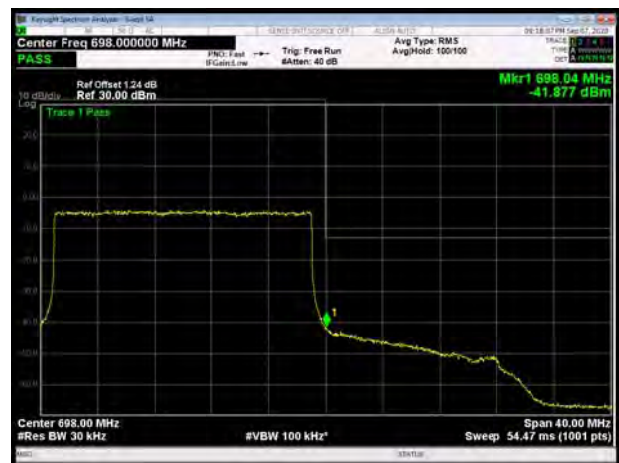

LTE Band 71 QPSK 20MHz CH-Low, 1 RB

LTE Band 71 QPSK 20MHz CH-High, 1 RB

LTE Band 71 QPSK 20MHz CH-Low, 100%RB

LTE Band 71 QPSK 20MHz CH-High, 100%RB

LTE Band 71 16QAM 5MHz CH-Low, 1 RB

LTE Band 71 16QAM 5MHz CH-High, 1 RB