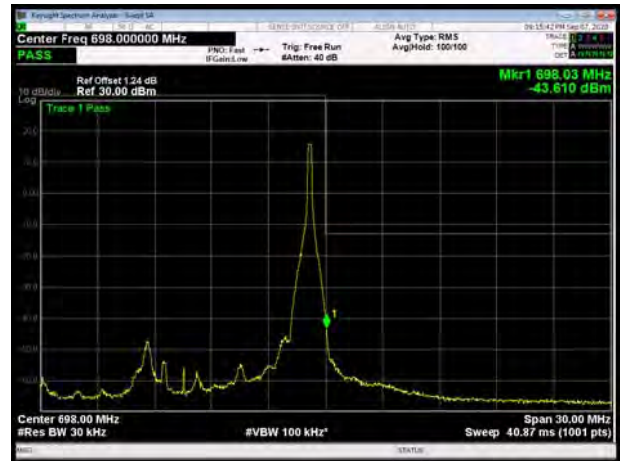

LTE Band 71 QPSK 10MHz CH-Low, 100%RB

LTE Band 71 QPSK 10MHz CH-High, 100%RB

LTE Band 71 QPSK 15MHz CH-Low, 1 RB

LTE Band 71 QPSK 15MHz CH-High, 1 RB

LTE Band 71 QPSK 15MHz CH-Low, 100%RB

LTE Band 71 QPSK 15MHz CH-High, 100%RB