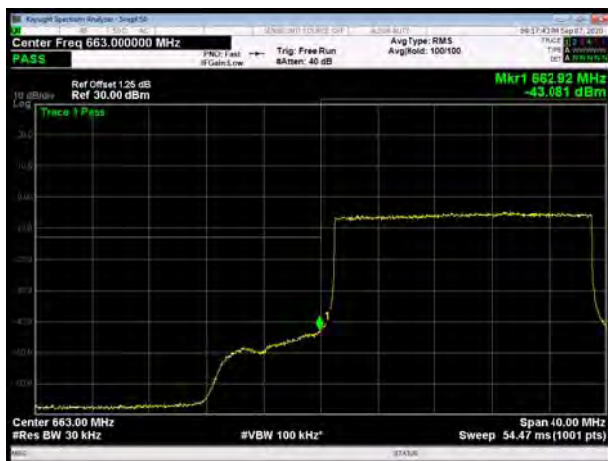

LTE Band 71 64QAM 15MHz CH-Low, 100%RB

LTE Band 71 64QAM 15MHz CH-High, 100%RB

LTE Band 71 64QAM 20MHz CH-Low, 1 RB

LTE Band 71 64QAM 20MHz CH-High, 1 RB

LTE Band 71 64QAM 20MHz CH-Low, 100%RB

LTE Band 71 64QAM 20MHz CH-High, 100%RB