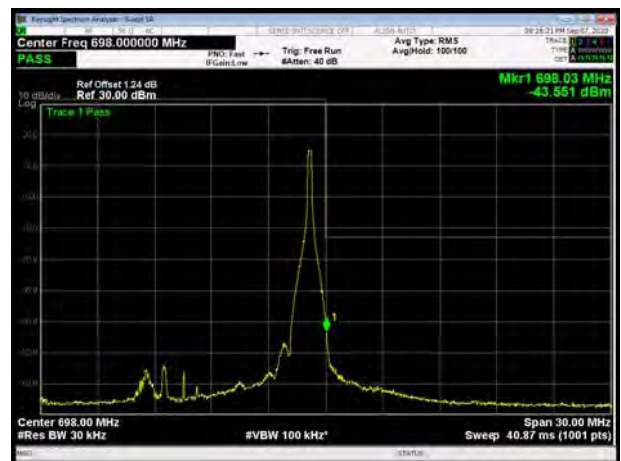

LTE Band 71 64QAM 10MHz CH-Low, 1 RB

LTE Band 71 64QAM 10MHz CH-High, 1 RB

LTE Band 71 64QAM 10MHz CH-Low, 100%RB

LTE Band 71 64QAM 10MHz CH-High, 100%RB

LTE Band 71 64QAM 15MHz CH-Low, 1 RB

LTE Band 71 64QAM 15MHz CH-High, 1 RB