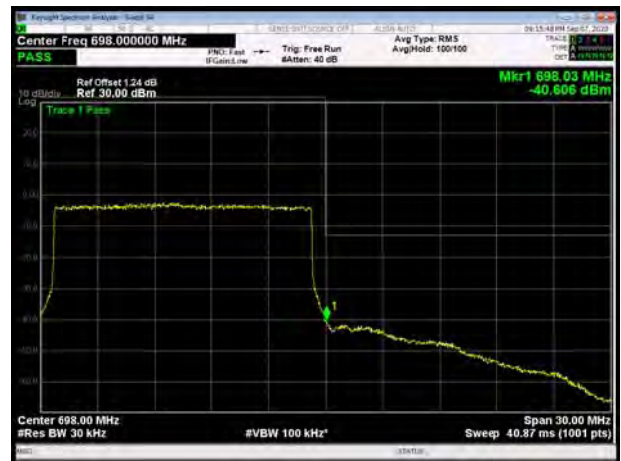

LTE Band 71 QPSK 5MHz CH-Low, 1 RB

LTE Band 71 QPSK 5MHz CH-High, 1 RB

LTE Band 71 QPSK 5MHz CH-Low, 100%RB

LTE Band 71 QPSK 5MHz CH-High, 100%RB

LTE Band 71 QPSK 10MHz CH-Low, 1 RB

LTE Band 71 QPSK 10MHz CH-High, 1 RB

LTE Band 71 QPSK 10MHz CH-Low, 100%RB

LTE Band 71 QPSK 10MHz CH-High, 100%RB

LTE Band 71 QPSK 15MHz CH-Low, 1 RB

LTE Band 71 QPSK 15MHz CH-High, 1 RB

LTE Band 71 QPSK 15MHz CH-Low, 100%RB

LTE Band 71 QPSK 15MHz CH-High, 100%RB

LTE Band 71 QPSK 20MHz CH-Low, 1 RB

LTE Band 71 QPSK 20MHz CH-High, 1 RB

LTE Band 71 QPSK 20MHz CH-Low, 100%RB

LTE Band 71 QPSK 20MHz CH-High, 100%RB

LTE Band 71 16QAM 5MHz CH-Low, 1 RB

LTE Band 71 16QAM 5MHz CH-High, 1 RB