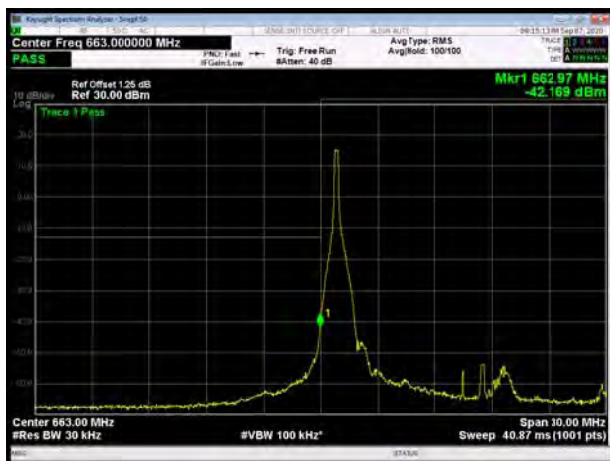

LTE Band 71 64QAM 10MHz CH-Low, 1 RB

LTE Band 71 64QAM 10MHz CH-High, 1 RB

LTE Band 71 64QAM 10MHz CH-Low, 100%RB

LTE Band 71 64QAM 10MHz CH-High, 100%RB

LTE Band 71 64QAM 15MHz CH-Low, 1 RB

LTE Band 71 64QAM 15MHz CH-High, 1 RB