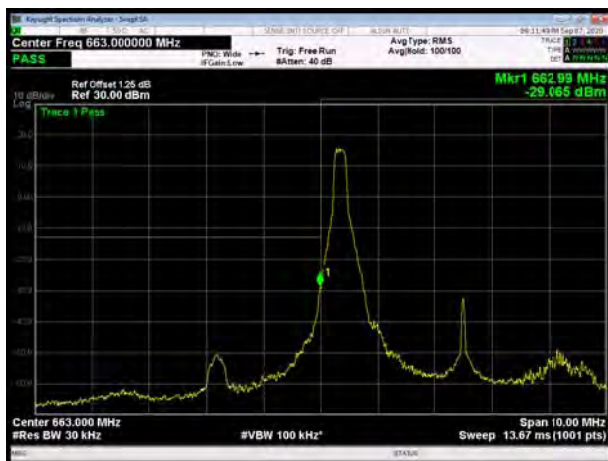

LTE Band 71 QPSK 20MHz CH-Low, 1 RB

LTE Band 71 QPSK 20MHz CH-High, 1 RB

LTE Band 71 QPSK 20MHz CH-Low, 100%RB

LTE Band 71 QPSK 20MHz CH-High, 100%RB

LTE Band 71 16QAM 5MHz CH-Low, 1 RB

LTE Band 71 16QAM 5MHz CH-High, 1 RB