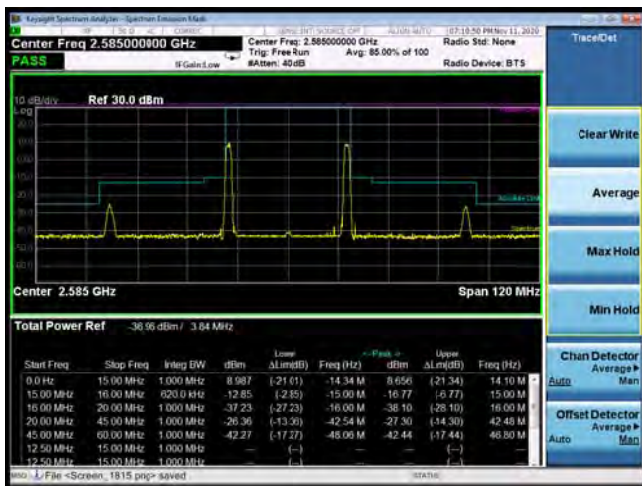

CA_38C 64QAM 15MHz+15MHz CH-Low, 100%RB