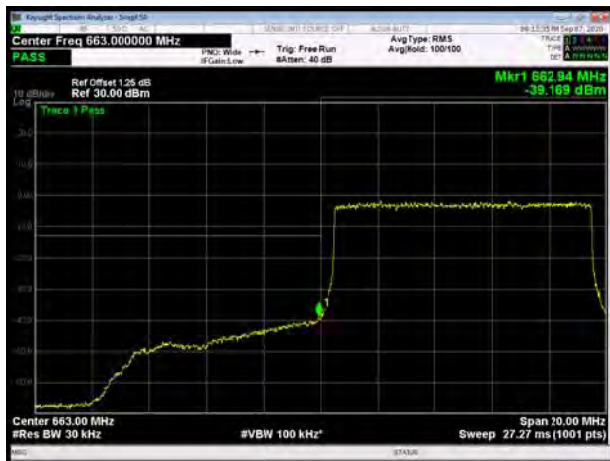

LTE Band 71 64QAM 10MHz CH-Low, 100%RB