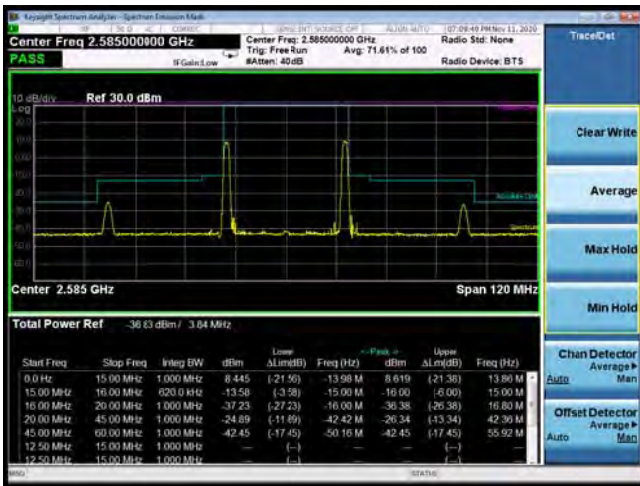

CA_38C QPSK 15MHz+15MHz CH-Low, 1 RB