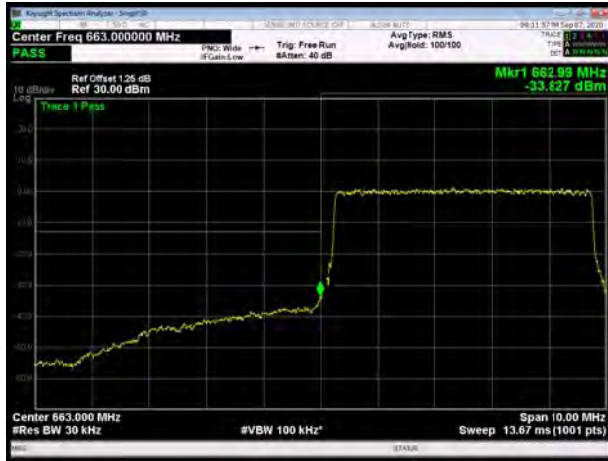

LTE Band 71 16QAM 5MHz CH-Low, 100%RB