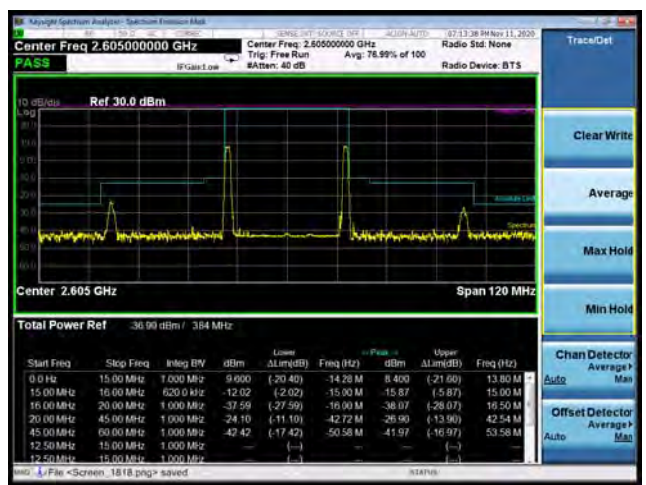

CA_38C QPSK 15MHz+15MHz CH-Low, 1 RB

CA_38C QPSK 15MHz+15MHz CH-High, 1 RB

CA_38C QPSK 15MHz+15MHz CH-Low, 100%RB

CA_38C QPSK 15MHz+15MHz CH-High, 100%RB

CA_38C 16QAM 15MHz+15MHz CH-Low, 1 RB

CA_38C 16QAM 15MHz+15MHz CH-High, 1 RB