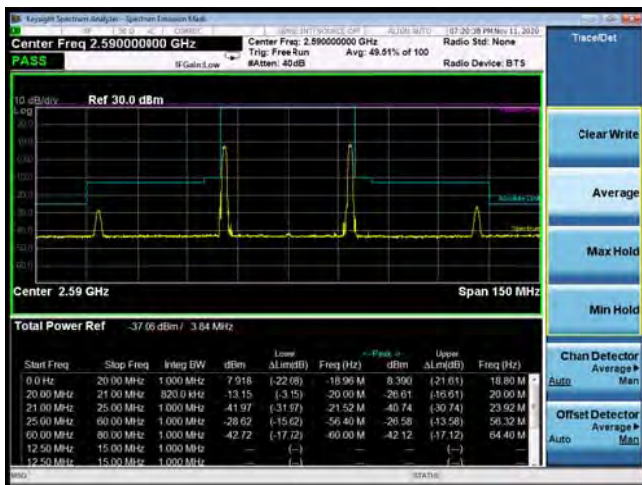

CA_38C QPSK 20MHz+20MHz CH-Low, 1 RB