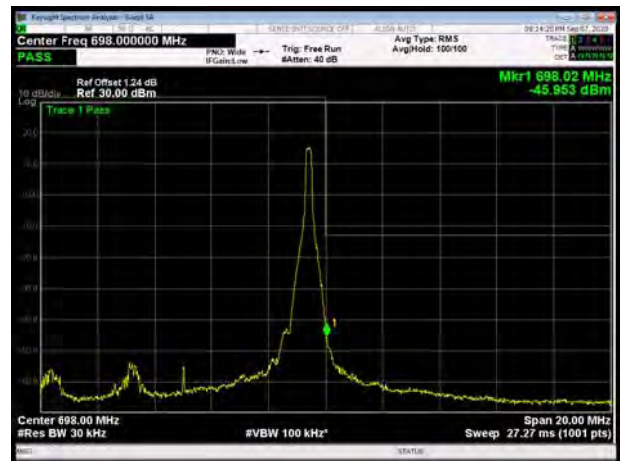

LTE Band 71 64QAM 10MHz CH-High, 1 RB