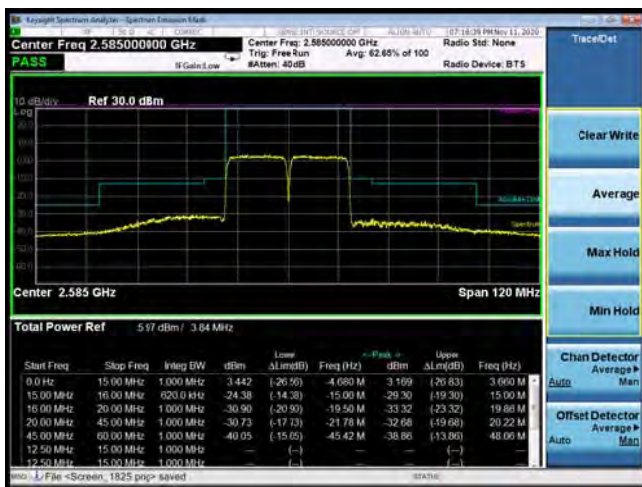

CA_38C 16QAM 15MHz+15MHz CH-Low, 100%RB

CA_38C 16QAM 15MHz+15MHz CH-High, 100%RB

CA_38C 64QAM 15MHz+15MHz CH-Low, 1 RB

CA_38C 64QAM 15MHz+15MHz CH-High, 1 RB

CA_38C 64QAM 15MHz+15MHz CH-Low, 100%RB

CA_38C 64QAM 15MHz+15MHz CH-High, 100%RB