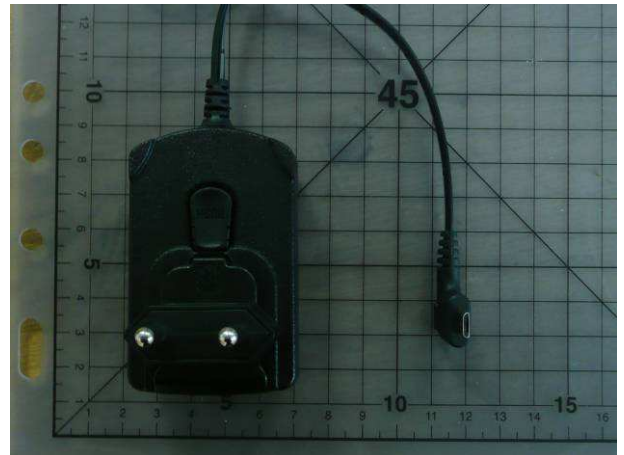

## EXTERNAL PHOTOS OF TESTED EUT

Only plug change between US version and Multiplug version

General view of Battery pack

**General views (Difference between version with or without barcode reader)**

**General views for plugged or unplugged IPOD**