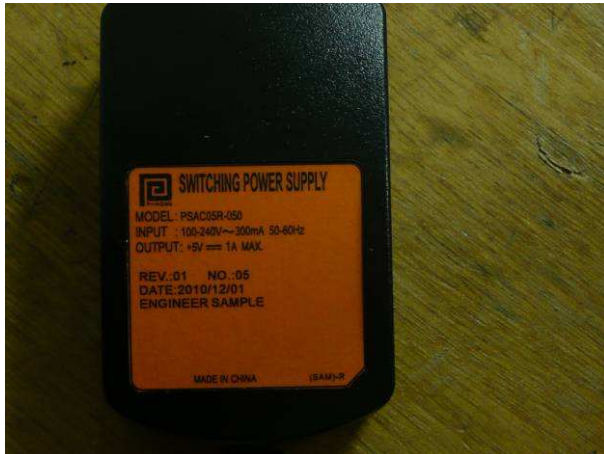

## EXTERNAL PHOTOS OF TESTED EUT

Only plug change between US version and Multiplug version

General view of Battery pack

**General views (Difference between version with or without barcode reader)**

**General views for plugged or unplugged IPOD**