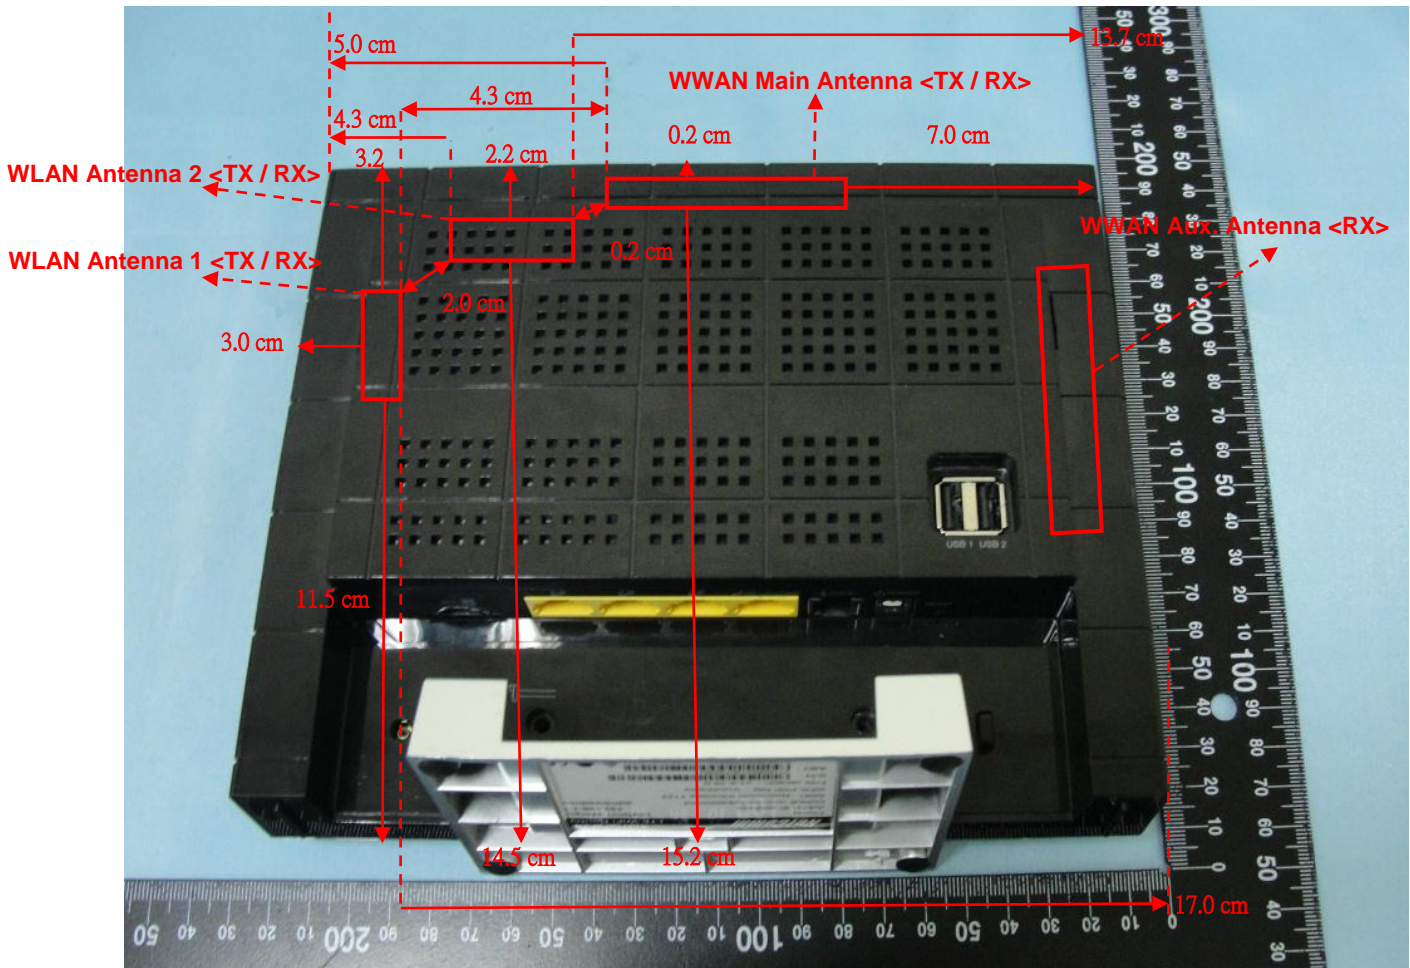

Brand Name: NetComm Wireless
 Model Name: 4G100W-01
 Marketing Name: LTE WiFi Router

Antenna location	Length	Width
WWAN Main Antenna <TX / RX>	8.5 cm	1.8 cm
WWAN Aux. Antenna <RX>	8.5 cm	1.8 cm
WLAN Main Antenna <TX / RX>	2.5 cm	0.5 cm
WLAN Aux. Antenna <TX / RX>	2.5 cm	0.5 cm