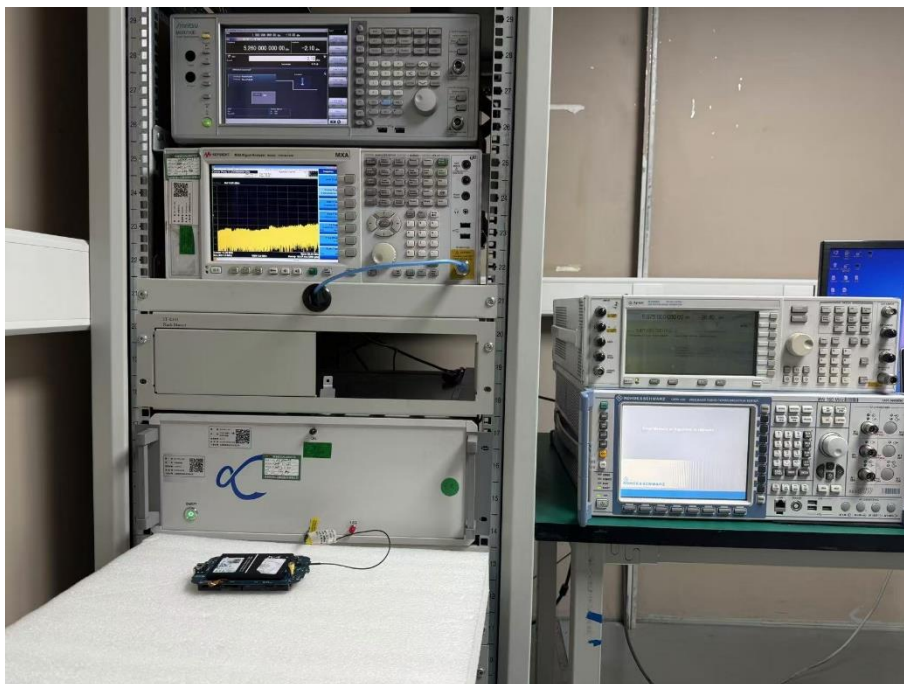

ANNEX B TEST SETUP PHOTOS

1 Radiated Test Photo

Below 30MHz

Close-up

30MHz-1GHz

Close-up

Above 1GHz

Close-up

2 Conducted Test Photo

Conducted Test-2.4G WIFI

Conducted Test-5G WIFI

Conducted Test-6G WIFI

3 Conducted Emissions

Test Photo 1

Test Photo 2

--BLANK BELOW--