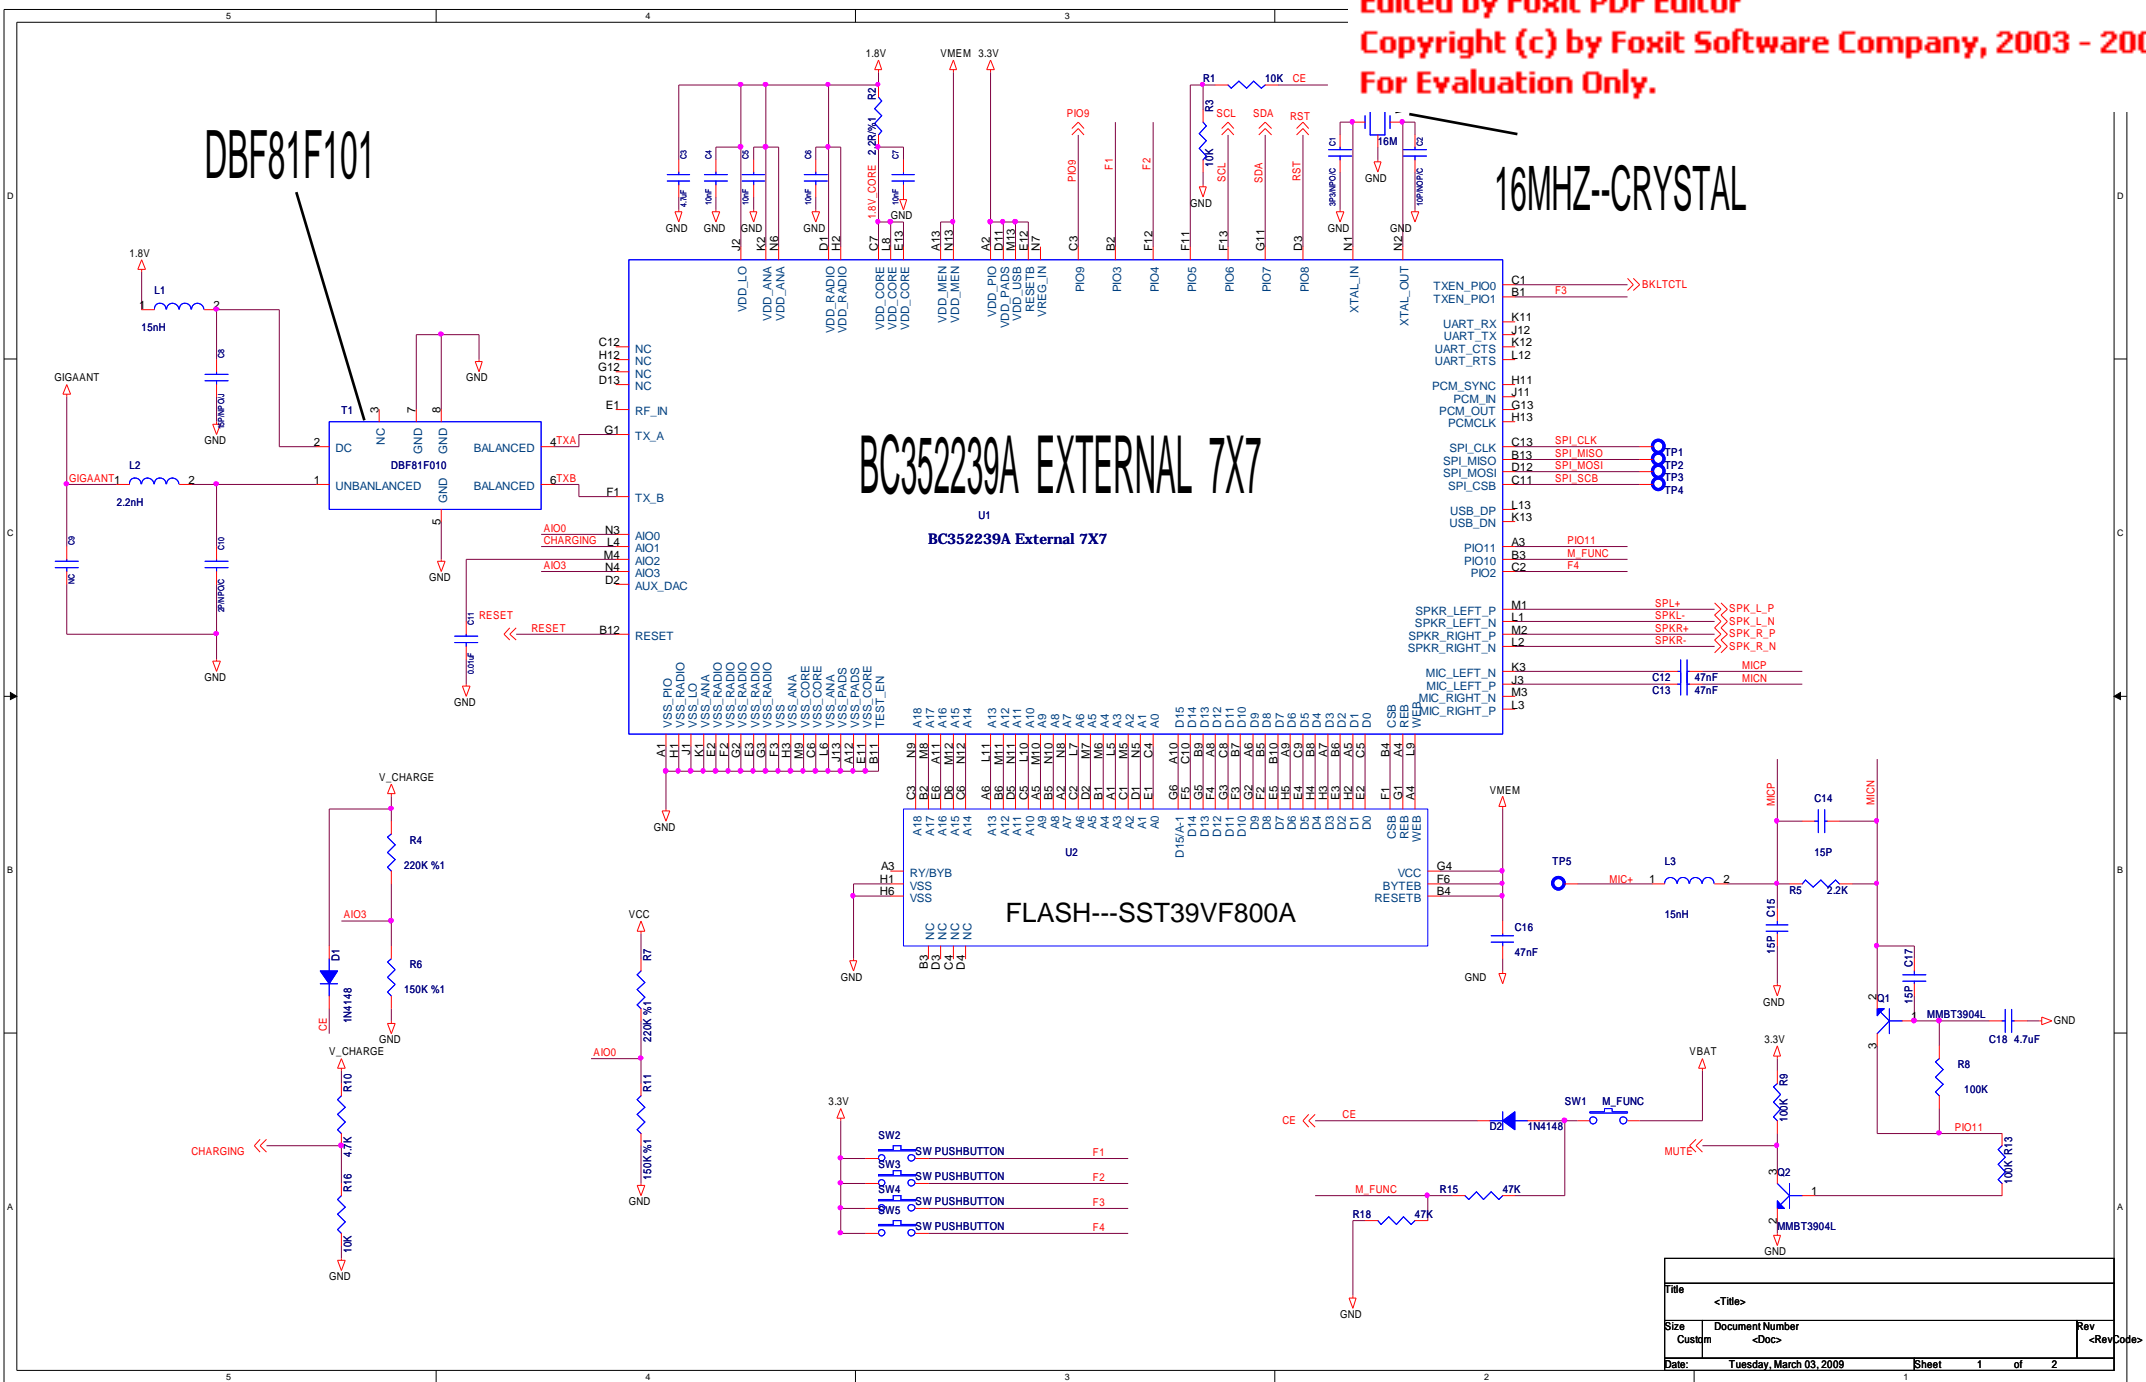

DBF81F101

16MHZ--CRYSTAL

BC352239A EXTERNAL 7X7

BC352239A External 7X7

FLASH---SST39VF800A

Title	<Title>
Size	Document Number
Custom	<Doc>
Date	Tuesday, March 03, 2009
Sheet	1 of 2

Title		<Title>
Size	Document Number	Rev
B	<Doc>	<Rev Code>
Date:	Tuesday, March 03, 2009	Sheet 2 of 2