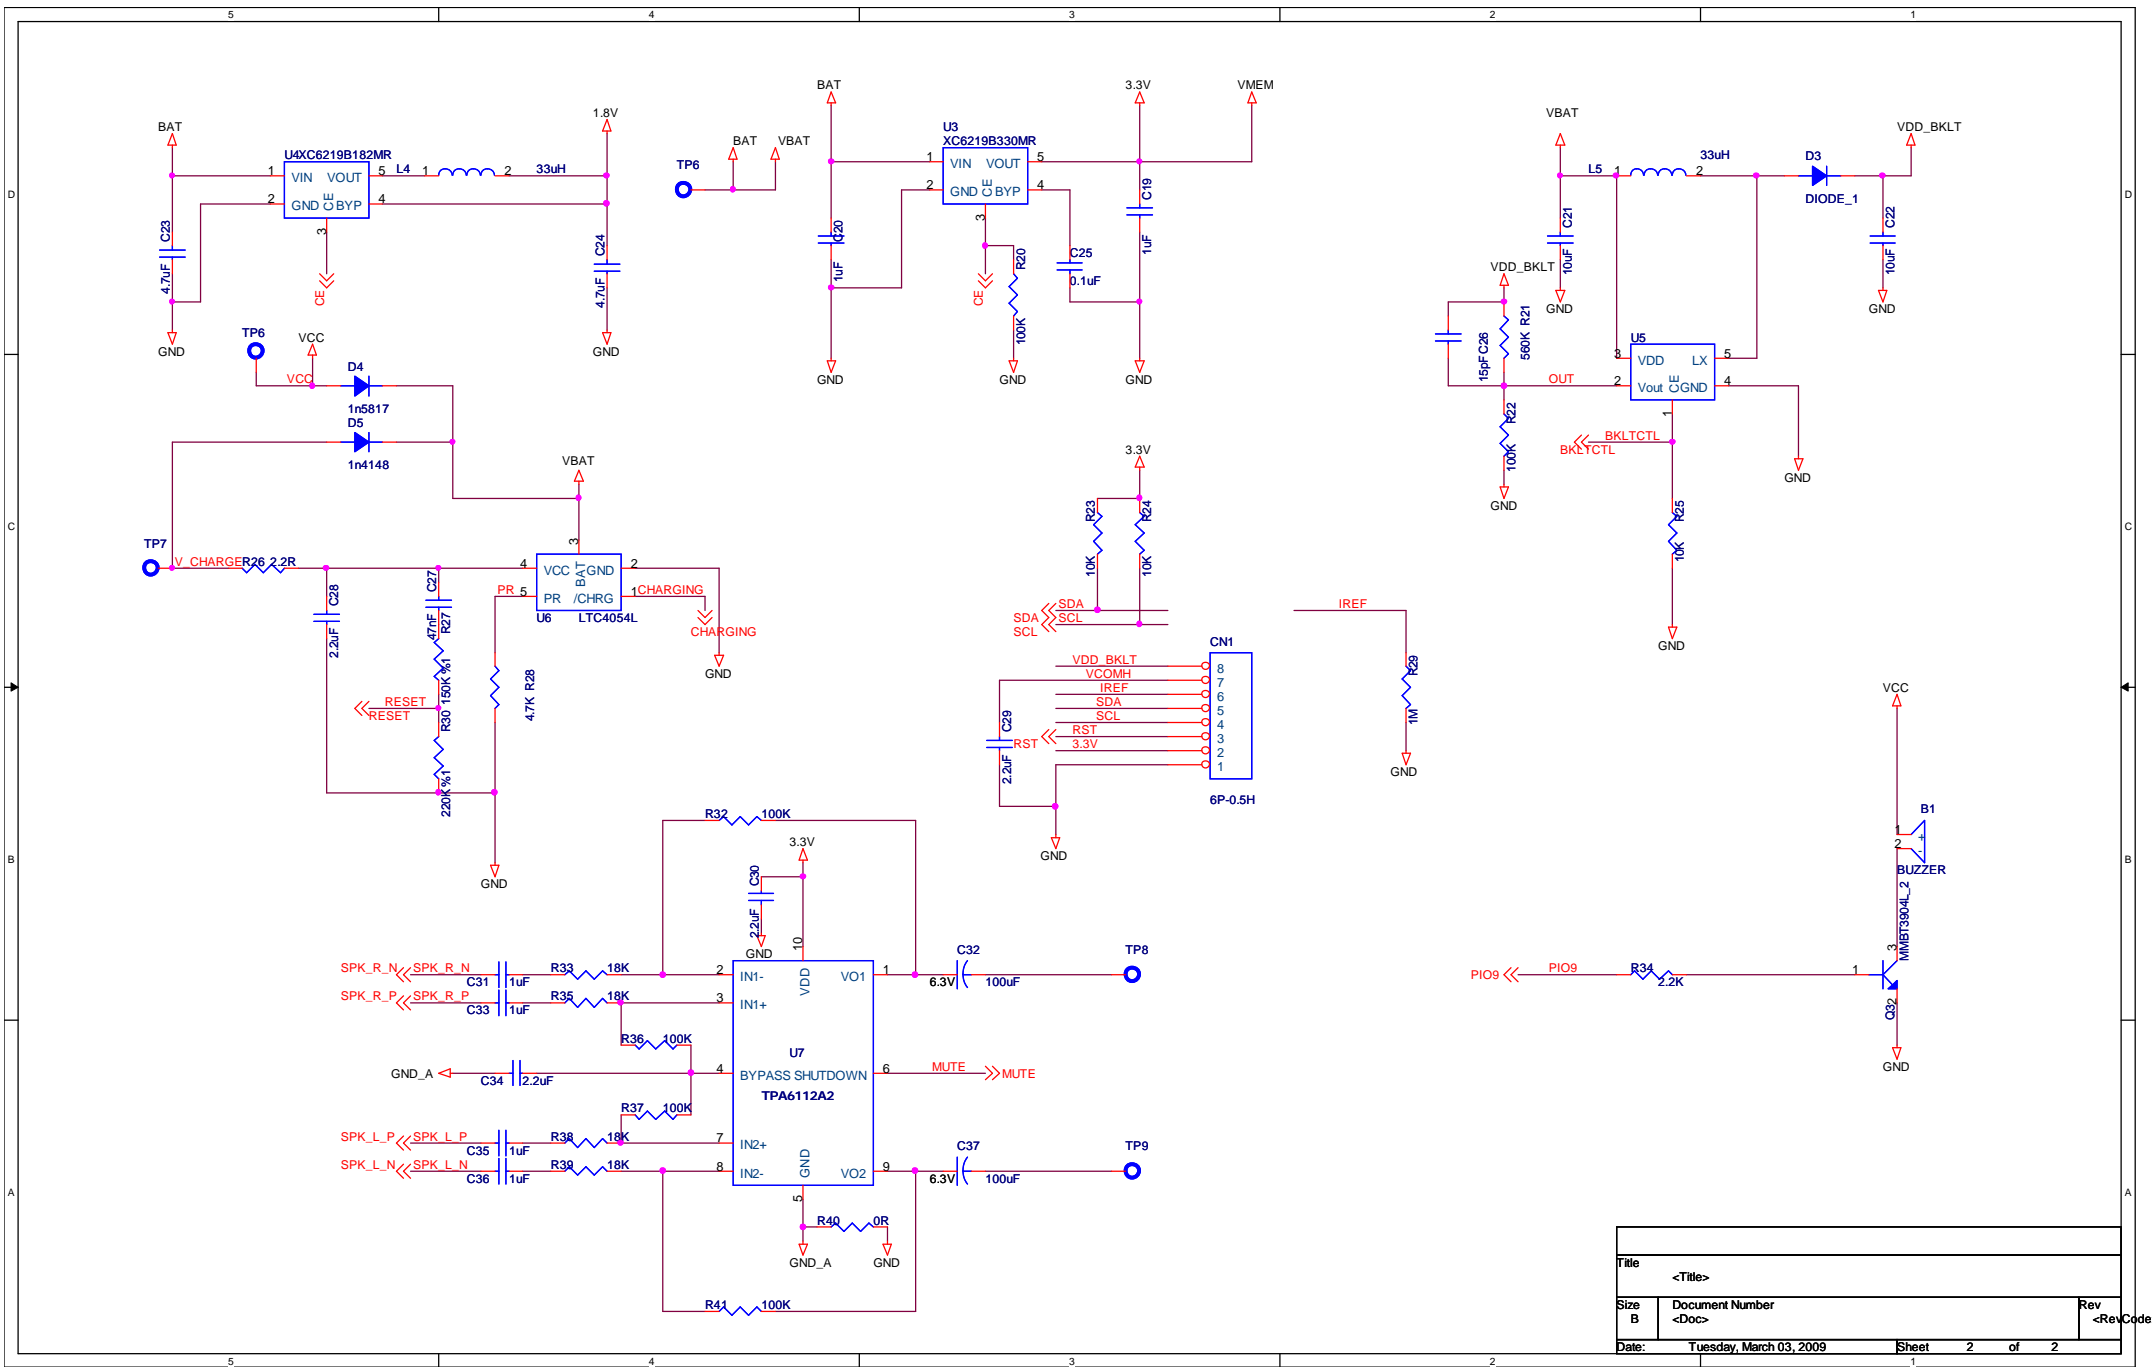

DBF81F101

16MHZ--CRYSTAL

BC352239A EXTERNAL 7X7

BC352239A External 7X7

FLASH---SST39VF800A

Title	<Title>
Size	Document Number
Custom	<Doc>
Date	Tuesday, March 03, 2009
Sheet	1 of 2

Title		<Title>
Size	Document Number	Rev
B	<Doc>	<Rev Code>
Date:	Tuesday, March 03, 2009	Sheet 2 of 2