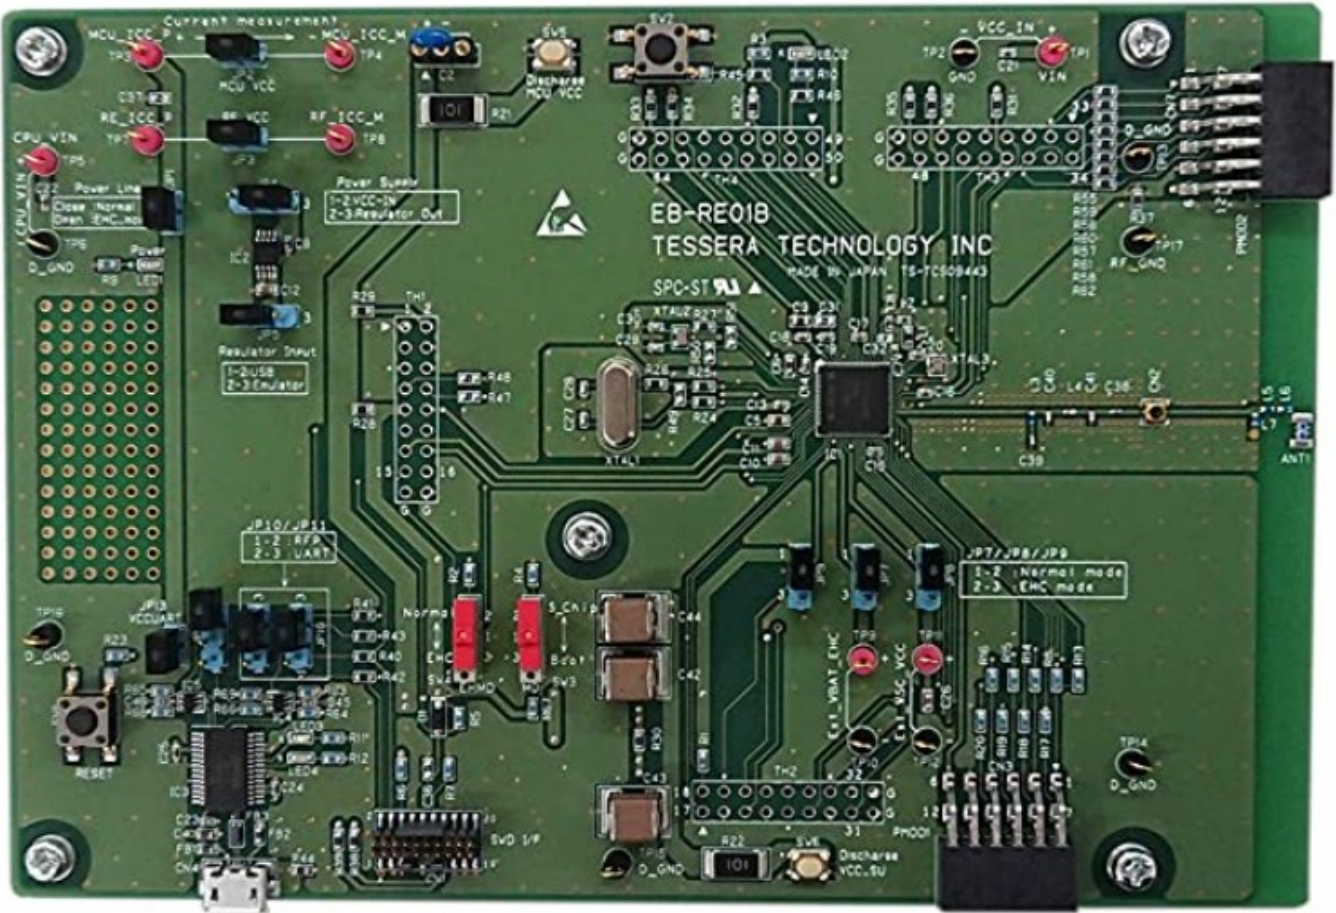

EB-RE01B Label & Label locations

TOP side

Bottom side

Manufacturer's name
Model number

FCCID
IC
HVIN

- This label and adhesive will last the lifetime of the product.