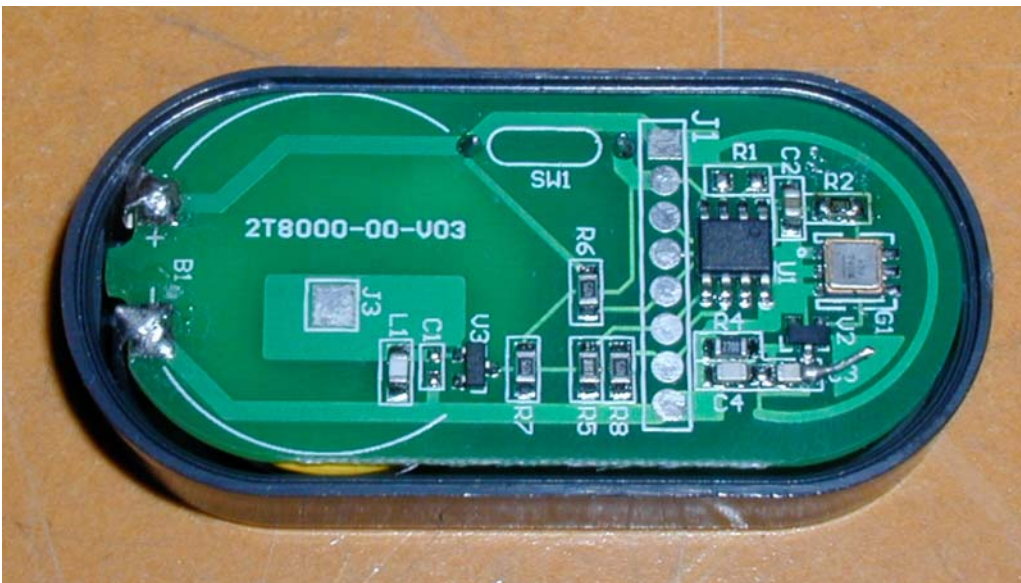

## APPENDIX A – PHOTOGRAPHIC RECORD OF EUT

433.8MHz RFID Tag

433.8MHz Tag PCB Bottom

This document shall not be reproduced, except in full