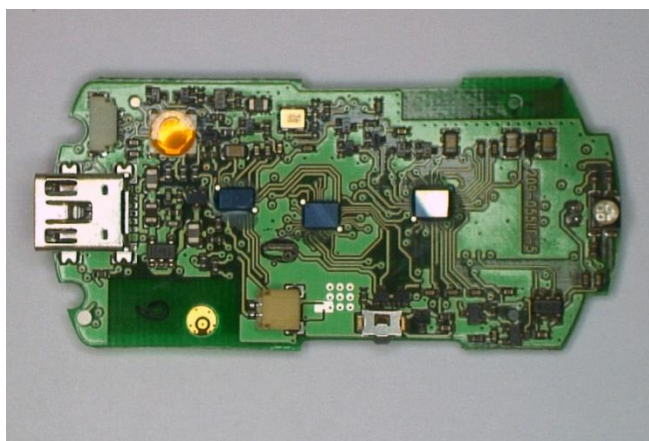

Document Title: Internal photos of BTB-1	Doc. #: 0199230	Rev. #: A
---	--------------------	--------------

Lautrupbjerg 7
P.O. Box 130
DK-2750 Ballerup
Denmark

Owner/Editor: Jesper Peitersen	Local Address, if applicable:
Date: 31.05.2010	

Description according to item number 17181600.

Electronics assembly front

Electronics assembly back