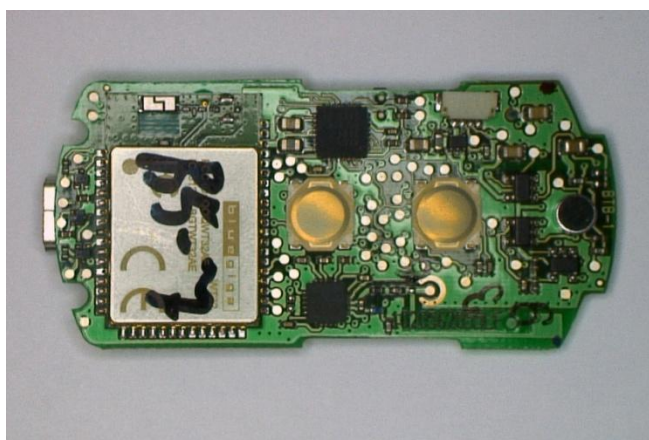

Document Title: Internal photos of BTB-1	Doc. #: 0199230	Rev. #: A
---	--------------------	--------------

Lautrupbjerg 7
P.O. Box 130
DK-2750 Ballerup
Denmark

Owner/Editor: Jesper Peitersen	Local Address, if applicable:
Date: 31.05.2010	

Description according to item number 17181600.

Electronics assembly front

Electronics assembly back