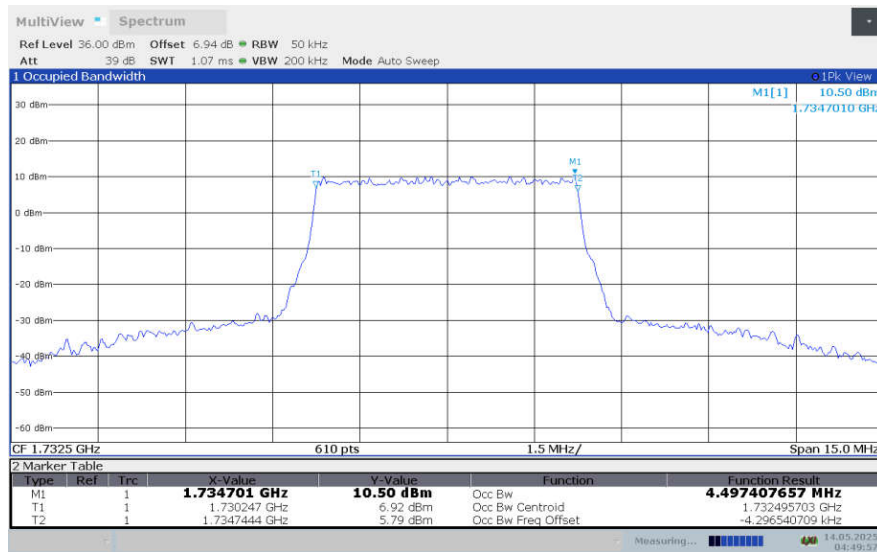

**LTE band 4 , 5MHz Bandwidth,LOW,QPSK (99% BW)**

**LTE band 4 , 5MHz Bandwidth,LOW,16QAM (99% BW)**

**LTE band 4 , 5MHz Bandwidth,LOW,64QAM (99% BW)**

**LTE band 4 , 5MHz Bandwidth,MID,QPSK (99% BW)**

**LTE band 4 , 5MHz Bandwidth,MID,16QAM (99% BW)**

**LTE band 4 , 5MHz Bandwidth,MID,64QAM (99% BW)**

**LTE band 4 , 5MHz Bandwidth,HIGH,QPSK (99% BW)**

**LTE band 4 , 5MHz Bandwidth,HIGH,16QAM (99% BW)**

**LTE band 4 , 5MHz Bandwidth,HIGH,64QAM (99% BW)**

**LTE band 4 , 5MHz Bandwidth,LOW,256QAM (99% BW)**

**LTE band 4 , 5MHz Bandwidth,MID,256QAM (99% BW)**

**LTE band 4 , 5MHz Bandwidth,HIGH,256QAM (99% BW)**

**LTE band 4,10MHz(99%)**

Frequency (MHz)	Occupied Bandwidth (99%)(MHz)			
	QPSK	16QAM	64QAM	256QAM
1715	8.972	8.994	8.997	8.969
1732.5	8.966	8.978	8.992	8.976
1750	8.994	8.998	8.981	8.977

**LTE band 4 , 10MHz Bandwidth,LOW,QPSK (99% BW)**

**LTE band 4 , 10MHz Bandwidth,LOW,16QAM (99% BW)**

**LTE band 4 , 10MHz Bandwidth,LOW,64QAM (99% BW)**

**LTE band 4 , 10MHz Bandwidth,MID,QPSK (99% BW)**