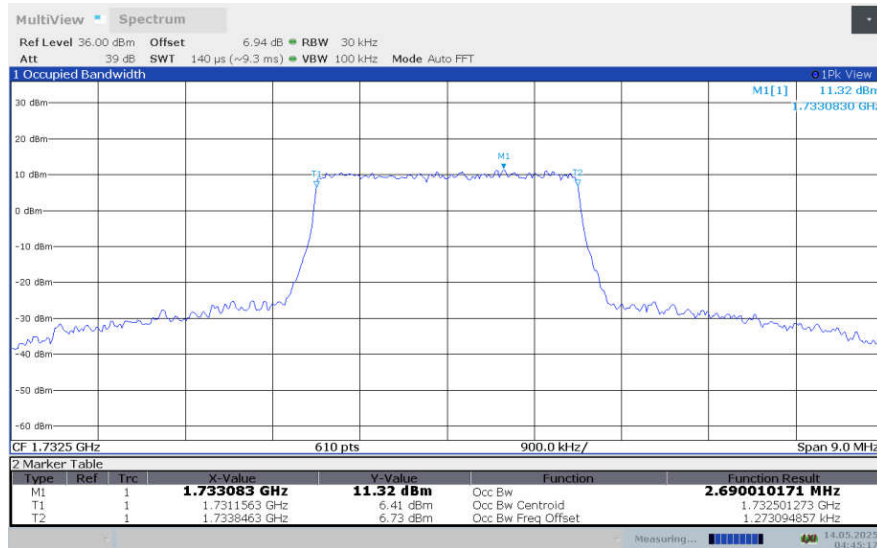

**LTE band 4,3MHz(99%)**

Frequency (MHz)	Occupied Bandwidth (99%)(MHz)			
	QPSK	16QAM	64QAM	256QAM
1711.5	2.704	2.697	2.695	2.696
1732.5	2.696	2.698	2.690	2.702
1753.5	2.703	2.695	2.701	2.716

**LTE band 4 , 3MHz Bandwidth,LOW,QPSK (99% BW)**

**LTE band 4 , 3MHz Bandwidth,LOW,16QAM (99% BW)**

**LTE band 4 , 3MHz Bandwidth,LOW,64QAM (99% BW)**

**LTE band 4 , 3MHz Bandwidth,MID,QPSK (99% BW)**

**LTE band 4 , 3MHz Bandwidth,MID,16QAM (99% BW)**

**LTE band 4 , 3MHz Bandwidth,MID,64QAM (99% BW)**

**LTE band 4 , 3MHz Bandwidth,HIGH,QPSK (99% BW)**

**LTE band 4 , 3MHz Bandwidth,HIGH,16QAM (99% BW)**

**LTE band 4 , 3MHz Bandwidth,HIGH,64QAM (99% BW)**

**LTE band 4 , 3MHz Bandwidth,LOW,256QAM (99% BW)**