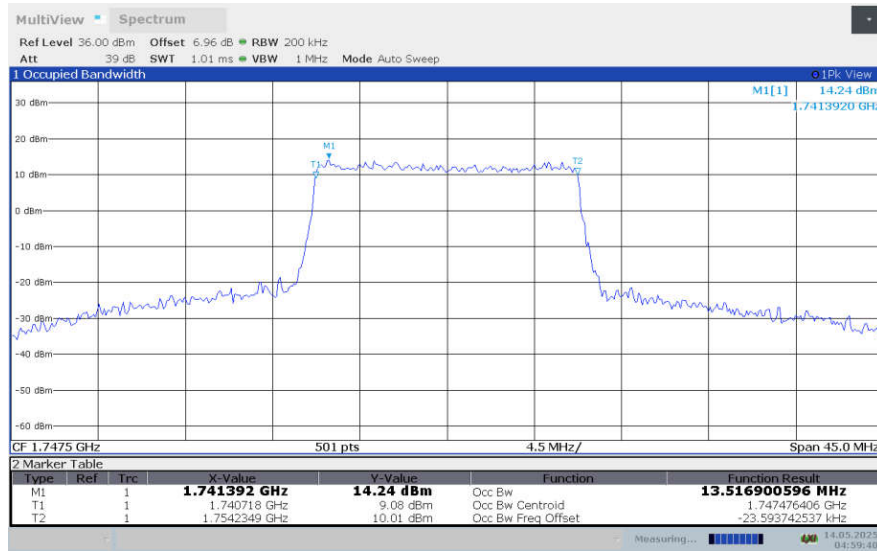

**LTE band 4 , 15MHz Bandwidth,LOW,QPSK (99% BW)**

**LTE band 4 , 15MHz Bandwidth,LOW,16QAM (99% BW)**

**LTE band 4 , 15MHz Bandwidth,LOW,64QAM (99% BW)**

**LTE band 4 , 15MHz Bandwidth,MID,QPSK (99% BW)**

**LTE band 4 , 15MHz Bandwidth,MID,16QAM (99% BW)**

**LTE band 4 , 15MHz Bandwidth,MID,64QAM (99% BW)**

**LTE band 4 , 15MHz Bandwidth,HIGH,QPSK (99% BW)**

**LTE band 4 , 15MHz Bandwidth,HIGH,16QAM (99% BW)**

**LTE band 4 , 15MHz Bandwidth,HIGH,64QAM (99% BW)**

**LTE band 4 , 15MHz Bandwidth,LOW,256QAM (99% BW)**

**LTE band 4 , 15MHz Bandwidth,MID,256QAM (99% BW)**

**LTE band 4 , 15MHz Bandwidth,HIGH,256QAM (99% BW)**