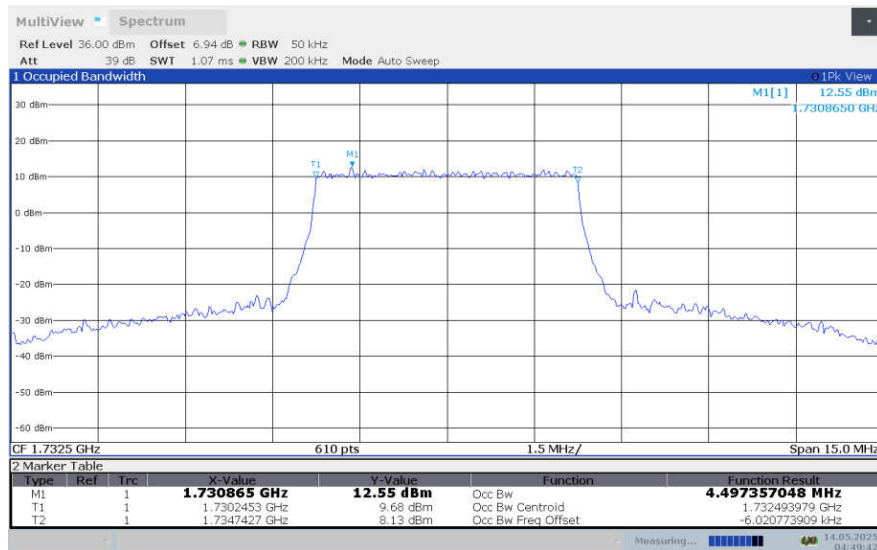

**LTE band 4 , 3MHz Bandwidth,MID,256QAM (99% BW)**

**LTE band 4 , 3MHz Bandwidth,HIGH,256QAM (99% BW)**

**LTE band 4,5MHz(99%)**

Frequency (MHz)	Occupied Bandwidth (99%)(MHz)			
	QPSK	16QAM	64QAM	256QAM
1712.5	4.494	4.505	4.495	4.497
1732.5	4.500	4.498	4.497	4.497
1752.5	4.502	4.501	4.499	4.498

**LTE band 4 , 5MHz Bandwidth,LOW,QPSK (99% BW)**

**LTE band 4 , 5MHz Bandwidth,LOW,16QAM (99% BW)**

**LTE band 4 , 5MHz Bandwidth,LOW,64QAM (99% BW)**

**LTE band 4 , 5MHz Bandwidth,MID,QPSK (99% BW)**

**LTE band 4 , 5MHz Bandwidth,MID,16QAM (99% BW)**

**LTE band 4 , 5MHz Bandwidth,MID,64QAM (99% BW)**

**LTE band 4 , 5MHz Bandwidth,HIGH,QPSK (99% BW)**

**LTE band 4 , 5MHz Bandwidth,HIGH,16QAM (99% BW)**

**LTE band 4 , 5MHz Bandwidth,HIGH,64QAM (99% BW)**