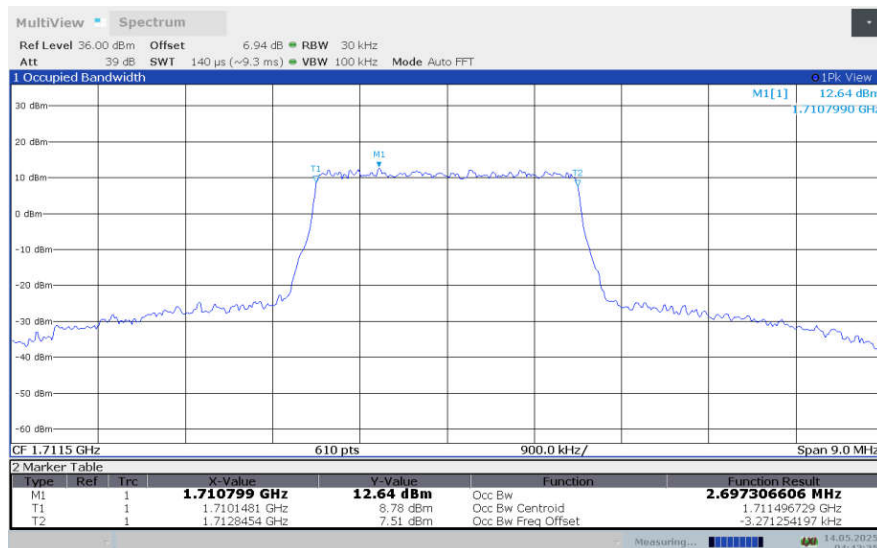

**LTE band 4 , 1.4MHz Bandwidth,MID,16QAM (99% BW)**

**LTE band 4 , 1.4MHz Bandwidth,MID,64QAM (99% BW)**

**LTE band 4 , 1.4MHz Bandwidth,HIGH,QPSK (99% BW)**

**LTE band 4 , 1.4MHz Bandwidth,HIGH,16QAM (99% BW)**

**LTE band 4 , 1.4MHz Bandwidth,HIGH,64QAM (99% BW)**

**LTE band 4 , 1.4MHz Bandwidth,LOW,256QAM (99% BW)**

**LTE band 4 , 1.4MHz Bandwidth,MID,256QAM (99% BW)**

**LTE band 4 , 1.4MHz Bandwidth,HIGH,256QAM (99% BW)**

**LTE band 4,3MHz(99%)**

Frequency (MHz)	Occupied Bandwidth (99%)(MHz)			
	QPSK	16QAM	64QAM	256QAM
1711.5	2.704	2.697	2.695	2.696
1732.5	2.696	2.698	2.690	2.702
1753.5	2.703	2.695	2.701	2.716

**LTE band 4 , 3MHz Bandwidth,LOW,QPSK (99% BW)**

**LTE band 4 , 3MHz Bandwidth,LOW,16QAM (99% BW)**

**LTE band 4 , 3MHz Bandwidth,LOW,64QAM (99% BW)**

**LTE band 4 , 3MHz Bandwidth,MID,QPSK (99% BW)**

**LTE band 4 , 3MHz Bandwidth,MID,16QAM (99% BW)**

**LTE band 4 , 3MHz Bandwidth,MID,64QAM (99% BW)**