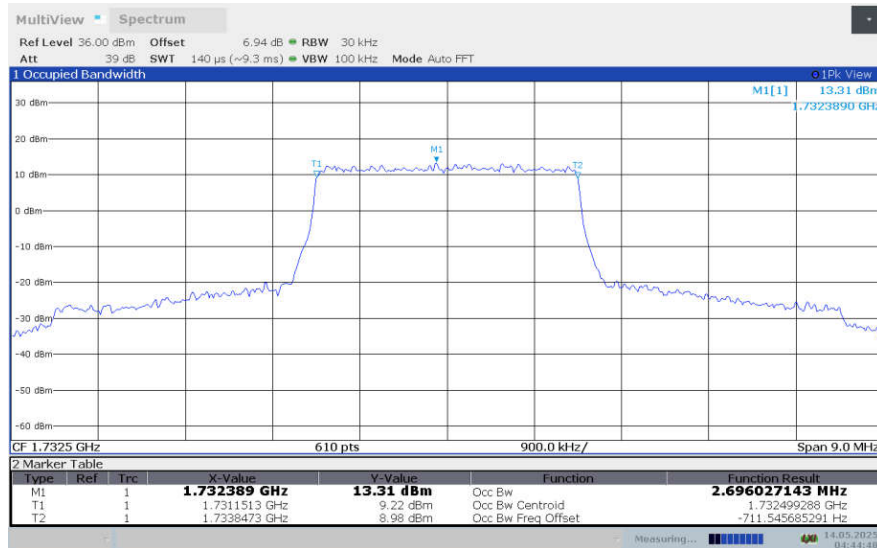

**LTE band 4 , 1.4MHz Bandwidth,HIGH,64QAM (99% BW)**

**LTE band 4 , 1.4MHz Bandwidth,LOW,256QAM (99% BW)**

**LTE band 4 , 1.4MHz Bandwidth,MID,256QAM (99% BW)**

**LTE band 4 , 1.4MHz Bandwidth,HIGH,256QAM (99% BW)**

**LTE band 4,3MHz(99%)**

Frequency (MHz)	Occupied Bandwidth (99%)(MHz)			
	QPSK	16QAM	64QAM	256QAM
1711.5	2.704	2.697	2.695	2.696
1732.5	2.696	2.698	2.690	2.702
1753.5	2.703	2.695	2.701	2.716

**LTE band 4 , 3MHz Bandwidth,LOW,QPSK (99% BW)**

**LTE band 4 , 3MHz Bandwidth,LOW,16QAM (99% BW)**

**LTE band 4 , 3MHz Bandwidth,LOW,64QAM (99% BW)**

**LTE band 4 , 3MHz Bandwidth,MID,QPSK (99% BW)**

**LTE band 4 , 3MHz Bandwidth,MID,16QAM (99% BW)**

**LTE band 4 , 3MHz Bandwidth,MID,64QAM (99% BW)**

**LTE band 4 , 3MHz Bandwidth,HIGH,QPSK (99% BW)**

**LTE band 4 , 3MHz Bandwidth,HIGH,16QAM (99% BW)**

**LTE band 4 , 3MHz Bandwidth,HIGH,64QAM (99% BW)**

**LTE band 4 , 3MHz Bandwidth,LOW,256QAM (99% BW)**