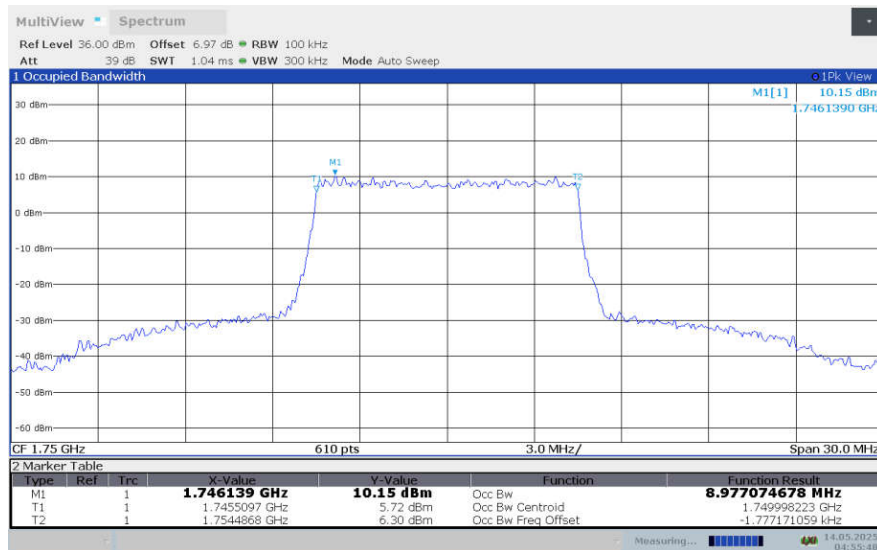

**LTE band 4 , 10MHz Bandwidth,MID,16QAM (99% BW)**

**LTE band 4 , 10MHz Bandwidth,MID,64QAM (99% BW)**

**LTE band 4 , 10MHz Bandwidth,HIGH,QPSK (99% BW)**

**LTE band 4 , 10MHz Bandwidth,HIGH,16QAM (99% BW)**

**LTE band 4 , 10MHz Bandwidth,HIGH,64QAM (99% BW)**

**LTE band 4 , 10MHz Bandwidth,LOW,256QAM (99% BW)**

**LTE band 4 , 10MHz Bandwidth,MID,256QAM (99% BW)**

**LTE band 4 , 10MHz Bandwidth,HIGH,256QAM (99% BW)**

**LTE band 4,15MHz(99%)**

Frequency (MHz)	Occupied Bandwidth (99%)(MHz)			
	QPSK	16QAM	64QAM	256QAM
1717.5	13.497	13.499	13.506	13.485
1732.5	13.489	13.521	13.535	13.499
1747.5	13.517	13.517	13.483	13.511

**LTE band 4 , 15MHz Bandwidth,LOW,QPSK (99% BW)**

**LTE band 4 , 15MHz Bandwidth,LOW,16QAM (99% BW)**

**LTE band 4 , 15MHz Bandwidth,LOW,64QAM (99% BW)**

**LTE band 4 , 15MHz Bandwidth,MID,QPSK (99% BW)**