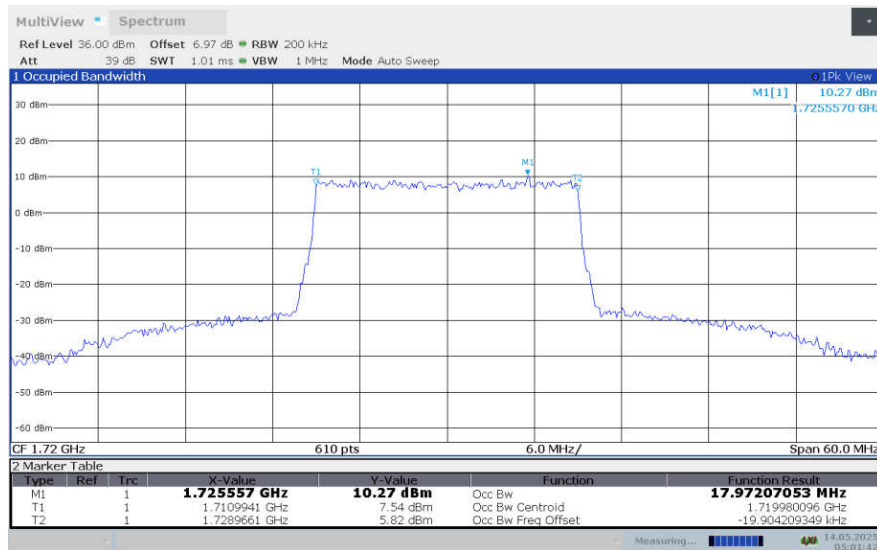

**LTE band 4 , 20MHz Bandwidth,LOW,16QAM (99% BW)**

**LTE band 4 , 20MHz Bandwidth,LOW,64QAM (99% BW)**

**LTE band 4 , 20MHz Bandwidth,MID,QPSK (99% BW)**

**LTE band 4 , 20MHz Bandwidth,MID,16QAM (99% BW)**

**LTE band 4 , 20MHz Bandwidth,MID,64QAM (99% BW)**

**LTE band 4 , 20MHz Bandwidth,HIGH,QPSK (99% BW)**

**LTE band 4 , 20MHz Bandwidth,HIGH,16QAM (99% BW)**

**LTE band 4 , 20MHz Bandwidth,HIGH,64QAM (99% BW)**

**LTE band 4 , 20MHz Bandwidth,LOW,256QAM (99% BW)**

**LTE band 4 , 20MHz Bandwidth,MID,256QAM (99% BW)**

**LTE band 4 , 20MHz Bandwidth,HIGH,256QAM (99% BW)**

**LTE band 5,1.4MHz(99%)**

Frequency (MHz)	Occupied Bandwidth (99%)(MHz)			
	QPSK	16QAM	64QAM	256QAM
824.7	1.096	1.094	1.098	1.094
836.5	1.095	1.112	1.090	1.092
848.3	1.097	1.093	1.092	1.087