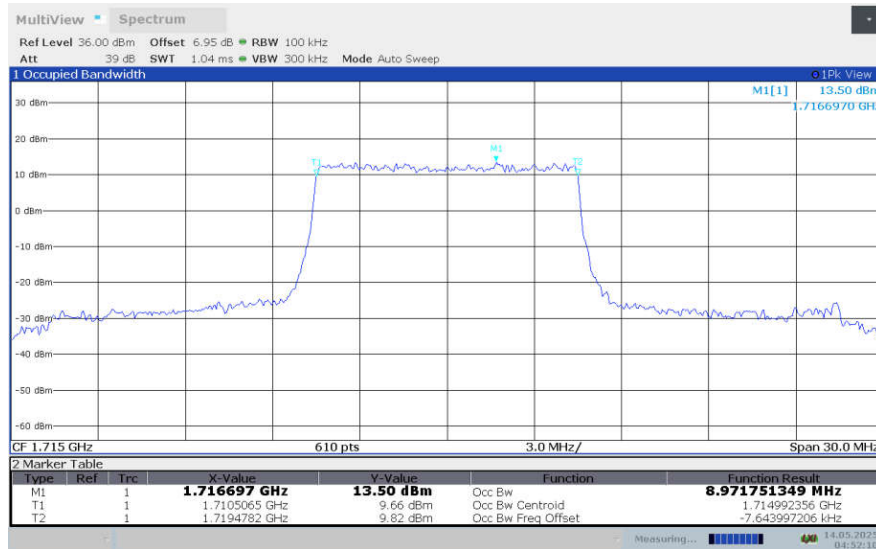

**LTE band 4 , 5MHz Bandwidth,MID,64QAM (99% BW)**

**LTE band 4 , 5MHz Bandwidth,HIGH,QPSK (99% BW)**

**LTE band 4 , 5MHz Bandwidth,HIGH,16QAM (99% BW)**

**LTE band 4 , 5MHz Bandwidth,HIGH,64QAM (99% BW)**

**LTE band 4 , 5MHz Bandwidth,LOW,256QAM (99% BW)**

**LTE band 4 , 5MHz Bandwidth,MID,256QAM (99% BW)**

**LTE band 4 , 5MHz Bandwidth,HIGH,256QAM (99% BW)**

**LTE band 4,10MHz(99%)**

Frequency (MHz)	Occupied Bandwidth (99%)(MHz)			
	QPSK	16QAM	64QAM	256QAM
1715	8.972	8.994	8.997	8.969
1732.5	8.966	8.978	8.992	8.976
1750	8.994	8.998	8.981	8.977

**LTE band 4 , 10MHz Bandwidth,LOW,QPSK (99% BW)**

**LTE band 4 , 10MHz Bandwidth,LOW,16QAM (99% BW)**

**LTE band 4 , 10MHz Bandwidth,LOW,64QAM (99% BW)**

**LTE band 4 , 10MHz Bandwidth,MID,QPSK (99% BW)**

**LTE band 4 , 10MHz Bandwidth,MID,16QAM (99% BW)**

**LTE band 4 , 10MHz Bandwidth,MID,64QAM (99% BW)**

**LTE band 4 , 10MHz Bandwidth,HIGH,QPSK (99% BW)**

**LTE band 4 , 10MHz Bandwidth,HIGH,16QAM (99% BW)**