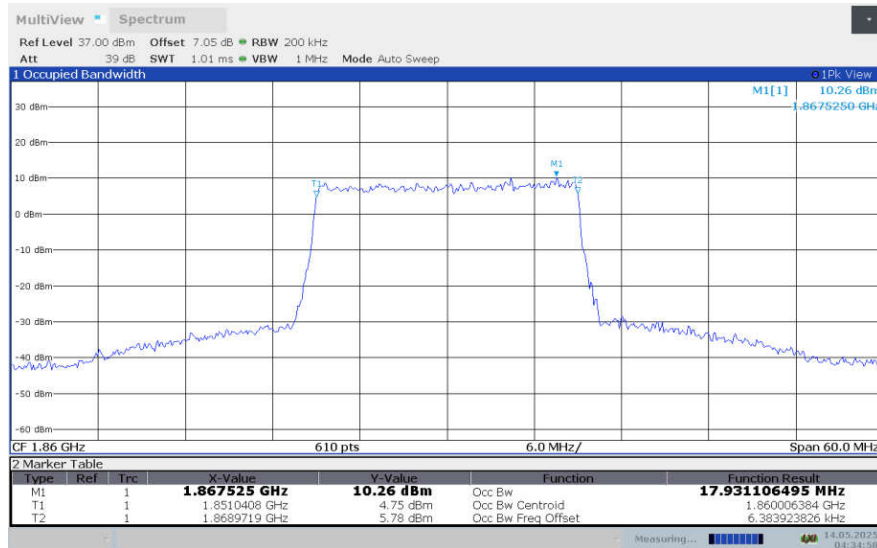

**LTE band 2 , 20MHz Bandwidth,LOW,256QAM (99% BW)**

**LTE band 2 , 20MHz Bandwidth,MID,256QAM (99% BW)**

**LTE band 2 , 20MHz Bandwidth,HIGH,256QAM (99% BW)**

**LTE band 4,1.4MHz(99%)**

Frequency (MHz)	Occupied Bandwidth (99%)(MHz)			
	QPSK	16QAM	64QAM	256QAM
1710.7	1.091	1.095	1.092	1.089
1732.5	1.098	1.098	1.096	1.090
1754.3	1.090	1.094	1.094	1.091

**LTE band 4 , 1.4MHz Bandwidth,LOW,QPSK (99% BW)**

**LTE band 4 , 1.4MHz Bandwidth,LOW,16QAM (99% BW)**

**LTE band 4 , 1.4MHz Bandwidth,LOW,64QAM (99% BW)**

**LTE band 4 , 1.4MHz Bandwidth,MID,QPSK (99% BW)**

**LTE band 4 , 1.4MHz Bandwidth,MID,16QAM (99% BW)**

**LTE band 4 , 1.4MHz Bandwidth,MID,64QAM (99% BW)**

**LTE band 4 , 1.4MHz Bandwidth,HIGH,QPSK (99% BW)**

**LTE band 4 , 1.4MHz Bandwidth,HIGH,16QAM (99% BW)**