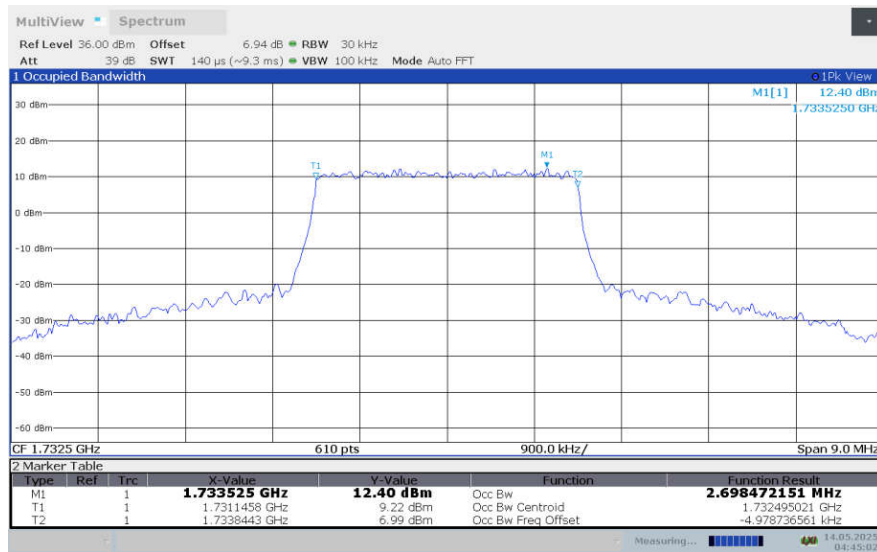

**LTE band 4,3MHz(99%)**

Frequency (MHz)	Occupied Bandwidth (99%)(MHz)			
	QPSK	16QAM	64QAM	256QAM
1711.5	2.704	2.697	2.695	2.696
1732.5	2.696	2.698	2.690	2.702
1753.5	2.703	2.695	2.701	2.716

**LTE band 4 , 3MHz Bandwidth,LOW,QPSK (99% BW)**

**LTE band 4 , 3MHz Bandwidth,LOW,16QAM (99% BW)**

**LTE band 4 , 3MHz Bandwidth,LOW,64QAM (99% BW)**

**LTE band 4 , 3MHz Bandwidth,MID,QPSK (99% BW)**

**LTE band 4 , 3MHz Bandwidth,MID,16QAM (99% BW)**

**LTE band 4 , 3MHz Bandwidth,MID,64QAM (99% BW)**

**LTE band 4 , 3MHz Bandwidth,HIGH,QPSK (99% BW)**

**LTE band 4 , 3MHz Bandwidth,HIGH,16QAM (99% BW)**

**LTE band 4 , 3MHz Bandwidth,HIGH,64QAM (99% BW)**

**LTE band 4 , 3MHz Bandwidth,LOW,256QAM (99% BW)**

**LTE band 4 , 3MHz Bandwidth,MID,256QAM (99% BW)**

**LTE band 4 , 3MHz Bandwidth,HIGH,256QAM (99% BW)**

**LTE band 4,5MHz(99%)**

Frequency (MHz)	Occupied Bandwidth (99%)(MHz)			
	QPSK	16QAM	64QAM	256QAM
1712.5	4.494	4.505	4.495	4.497
1732.5	4.500	4.498	4.497	4.497
1752.5	4.502	4.501	4.499	4.498