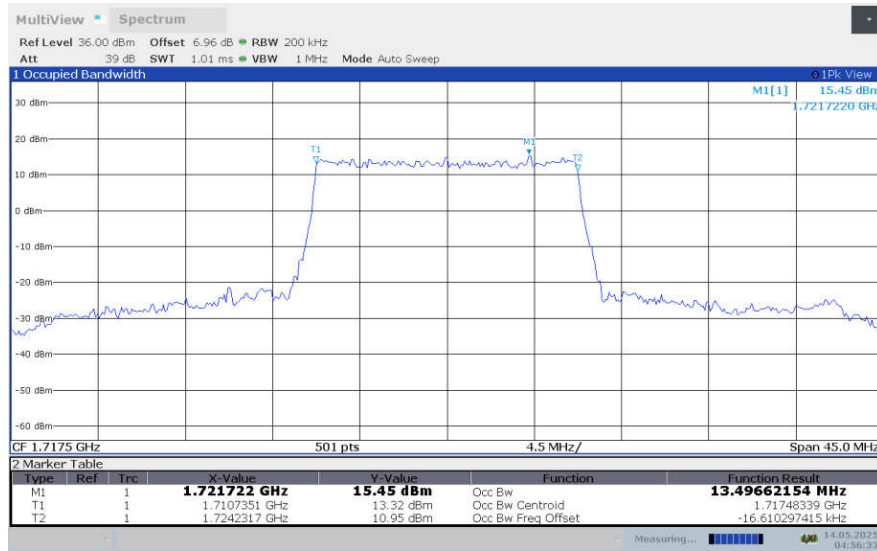

LTE band 4,15MHz(99%)

Frequency (MHz)	Occupied Bandwidth (99%)(MHz)			
	QPSK	16QAM	64QAM	256QAM
1717.5	13.497	13.499	13.506	13.485
1732.5	13.489	13.521	13.535	13.499
1747.5	13.517	13.517	13.483	13.511

LTE band 4 , 15MHz Bandwidth,LOW,QPSK (99% BW)