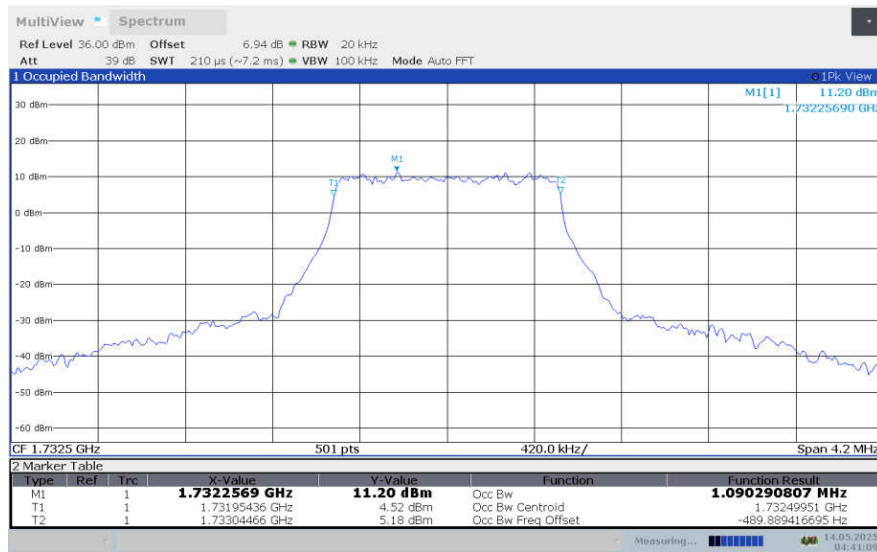

**LTE band 4 , 1.4MHz Bandwidth,LOW,QPSK (99% BW)**

**LTE band 4 , 1.4MHz Bandwidth,LOW,16QAM (99% BW)**

**LTE band 4 , 1.4MHz Bandwidth,LOW,64QAM (99% BW)**

**LTE band 4 , 1.4MHz Bandwidth,MID,QPSK (99% BW)**

**LTE band 4 , 1.4MHz Bandwidth,MID,16QAM (99% BW)**

**LTE band 4 , 1.4MHz Bandwidth,MID,64QAM (99% BW)**

**LTE band 4 , 1.4MHz Bandwidth,HIGH,QPSK (99% BW)**

**LTE band 4 , 1.4MHz Bandwidth,HIGH,16QAM (99% BW)**

**LTE band 4 , 1.4MHz Bandwidth,HIGH,64QAM (99% BW)**

**LTE band 4 , 1.4MHz Bandwidth,LOW,256QAM (99% BW)**

**LTE band 4 , 1.4MHz Bandwidth,MID,256QAM (99% BW)**

**LTE band 4 , 1.4MHz Bandwidth,HIGH,256QAM (99% BW)**

**LTE band 4,3MHz(99%)**

Frequency (MHz)	Occupied Bandwidth (99%)(MHz)			
	QPSK	16QAM	64QAM	256QAM
1711.5	2.704	2.697	2.695	2.696
1732.5	2.696	2.698	2.690	2.702
1753.5	2.703	2.695	2.701	2.716

**LTE band 4 , 3MHz Bandwidth,LOW,QPSK (99% BW)**