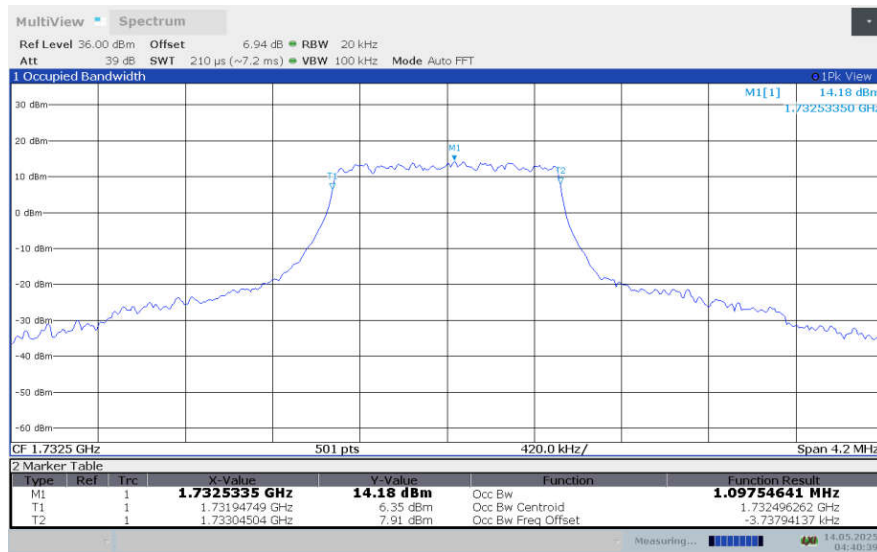

**LTE band 2 , 20MHz Bandwidth,LOW,256QAM (99% BW)**

**LTE band 2 , 20MHz Bandwidth,MID,256QAM (99% BW)**

**LTE band 2 , 20MHz Bandwidth,HIGH,256QAM (99% BW)**

**LTE band 4,1.4MHz(99%)**

Frequency (MHz)	Occupied Bandwidth (99%)(MHz)			
	QPSK	16QAM	64QAM	256QAM
1710.7	1.091	1.095	1.092	1.089
1732.5	1.098	1.098	1.096	1.090
1754.3	1.090	1.094	1.094	1.091

**LTE band 4 , 1.4MHz Bandwidth,LOW,QPSK (99% BW)**

**LTE band 4 , 1.4MHz Bandwidth,LOW,16QAM (99% BW)**

**LTE band 4 , 1.4MHz Bandwidth,LOW,64QAM (99% BW)**

**LTE band 4 , 1.4MHz Bandwidth,MID,QPSK (99% BW)**

**LTE band 4 , 1.4MHz Bandwidth,MID,16QAM (99% BW)**

**LTE band 4 , 1.4MHz Bandwidth,MID,64QAM (99% BW)**

**LTE band 4 , 1.4MHz Bandwidth,HIGH,QPSK (99% BW)**

**LTE band 4 , 1.4MHz Bandwidth,HIGH,16QAM (99% BW)**

**LTE band 4 , 1.4MHz Bandwidth,HIGH,64QAM (99% BW)**

**LTE band 4 , 1.4MHz Bandwidth,LOW,256QAM (99% BW)**

**LTE band 4 , 1.4MHz Bandwidth,MID,256QAM (99% BW)**

**LTE band 4 , 1.4MHz Bandwidth,HIGH,256QAM (99% BW)**