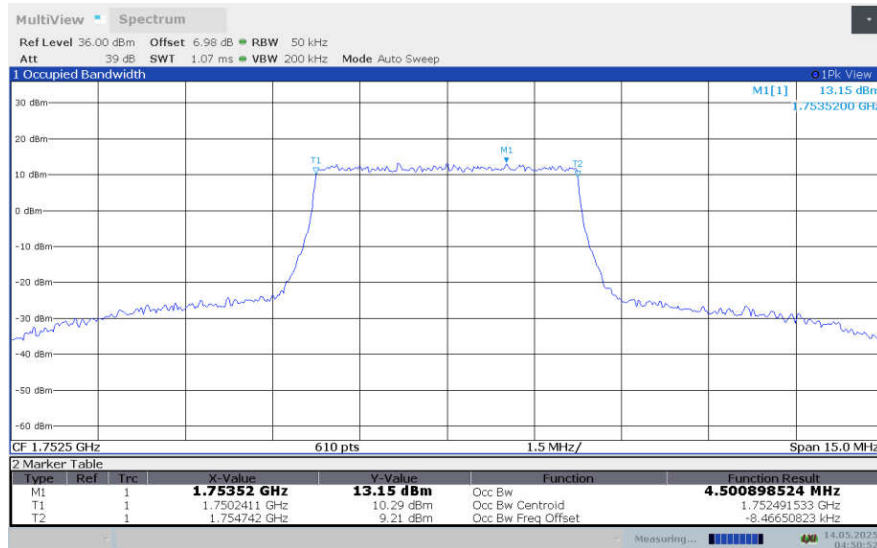

**LTE band 4 , 3MHz Bandwidth,MID,256QAM (99% BW)**

**LTE band 4 , 3MHz Bandwidth,HIGH,256QAM (99% BW)**

**LTE band 4,5MHz(99%)**

Frequency (MHz)	Occupied Bandwidth (99%)(MHz)			
	QPSK	16QAM	64QAM	256QAM
1712.5	4.494	4.505	4.495	4.497
1732.5	4.500	4.498	4.497	4.497
1752.5	4.502	4.501	4.499	4.498

**LTE band 4 , 5MHz Bandwidth,LOW,QPSK (99% BW)**

**LTE band 4 , 5MHz Bandwidth,LOW,16QAM (99% BW)**

**LTE band 4 , 5MHz Bandwidth,LOW,64QAM (99% BW)**

**LTE band 4 , 5MHz Bandwidth,MID,QPSK (99% BW)**

**LTE band 4 , 5MHz Bandwidth,MID,16QAM (99% BW)**

**LTE band 4 , 5MHz Bandwidth,MID,64QAM (99% BW)**

**LTE band 4 , 5MHz Bandwidth,HIGH,QPSK (99% BW)**

**LTE band 4 , 5MHz Bandwidth,HIGH,16QAM (99% BW)**

**LTE band 4 , 5MHz Bandwidth,HIGH,64QAM (99% BW)**