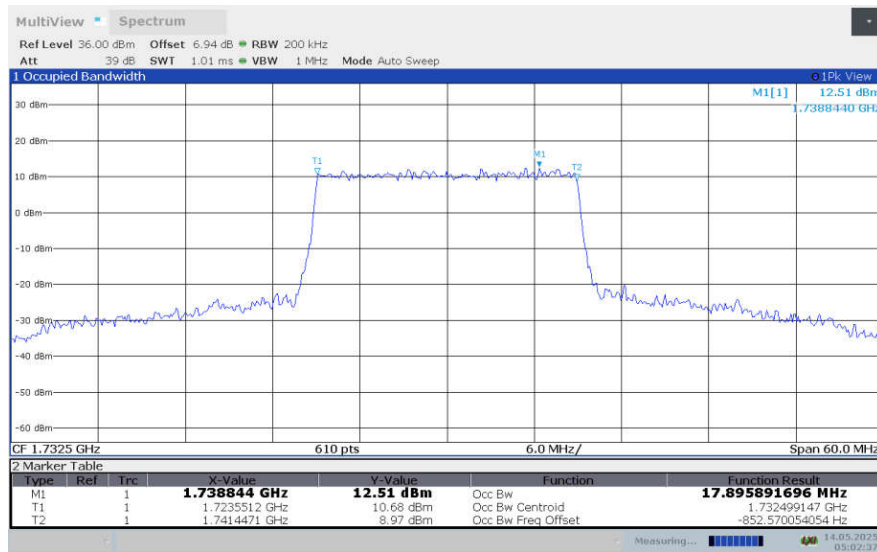

**LTE band 4,20MHz(99%)**

Frequency (MHz)	Occupied Bandwidth (99%)(MHz)			
	QPSK	16QAM	64QAM	256QAM
1720	18.018	17.977	17.995	17.972
1732.5	17.978	17.896	17.983	17.911
1745	17.911	17.956	17.934	17.946

**LTE band 4 , 20MHz Bandwidth,LOW,QPSK (99% BW)**

**LTE band 4 , 20MHz Bandwidth,LOW,16QAM (99% BW)**

**LTE band 4 , 20MHz Bandwidth,LOW,64QAM (99% BW)**

**LTE band 4 , 20MHz Bandwidth,MID,QPSK (99% BW)**

**LTE band 4 , 20MHz Bandwidth,MID,16QAM (99% BW)**

**LTE band 4 , 20MHz Bandwidth,MID,64QAM (99% BW)**

**LTE band 4 , 20MHz Bandwidth,HIGH,QPSK (99% BW)**

**LTE band 4 , 20MHz Bandwidth,HIGH,16QAM (99% BW)**

**LTE band 4 , 20MHz Bandwidth,HIGH,64QAM (99% BW)**