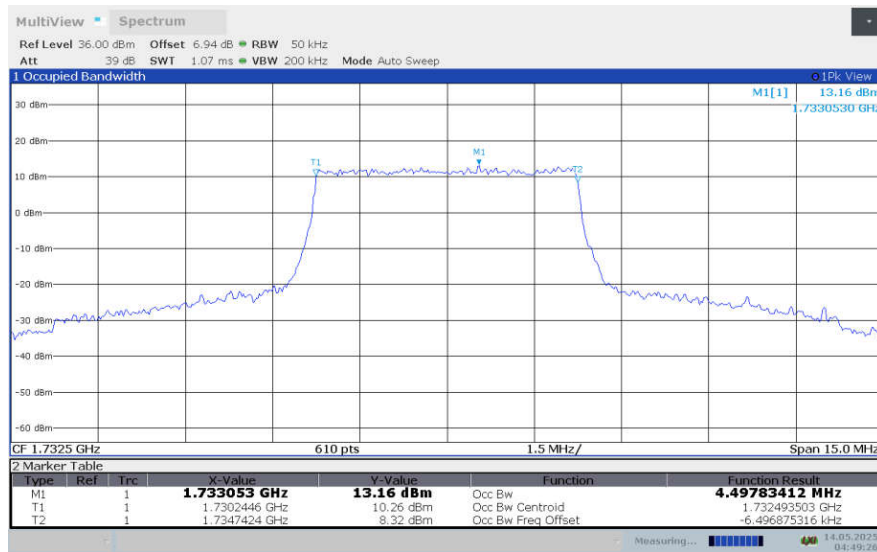

**LTE band 4 , 3MHz Bandwidth,MID,256QAM (99% BW)**

**LTE band 4 , 3MHz Bandwidth,HIGH,256QAM (99% BW)**

**LTE band 4,5MHz(99%)**

Frequency (MHz)	Occupied Bandwidth (99%)(MHz)			
	QPSK	16QAM	64QAM	256QAM
1712.5	4.494	4.505	4.495	4.497
1732.5	4.500	4.498	4.497	4.497
1752.5	4.502	4.501	4.499	4.498

**LTE band 4 , 5MHz Bandwidth,LOW,QPSK (99% BW)**

**LTE band 4 , 5MHz Bandwidth,LOW,16QAM (99% BW)**

**LTE band 4 , 5MHz Bandwidth,LOW,64QAM (99% BW)**

**LTE band 4 , 5MHz Bandwidth,MID,QPSK (99% BW)**

**LTE band 4 , 5MHz Bandwidth,MID,16QAM (99% BW)**

**LTE band 4 , 5MHz Bandwidth,MID,64QAM (99% BW)**

**LTE band 4 , 5MHz Bandwidth,HIGH,QPSK (99% BW)**

**LTE band 4 , 5MHz Bandwidth,HIGH,16QAM (99% BW)**

**LTE band 4 , 5MHz Bandwidth,HIGH,64QAM (99% BW)**

**LTE band 4 , 5MHz Bandwidth,LOW,256QAM (99% BW)**

**LTE band 4 , 5MHz Bandwidth,MID,256QAM (99% BW)**

**LTE band 4 , 5MHz Bandwidth,HIGH,256QAM (99% BW)**

**LTE band 4,10MHz(99%)**

Frequency (MHz)	Occupied Bandwidth (99%)(MHz)			
	QPSK	16QAM	64QAM	256QAM
1715	8.972	8.994	8.997	8.969
1732.5	8.966	8.978	8.992	8.976
1750	8.994	8.998	8.981	8.977