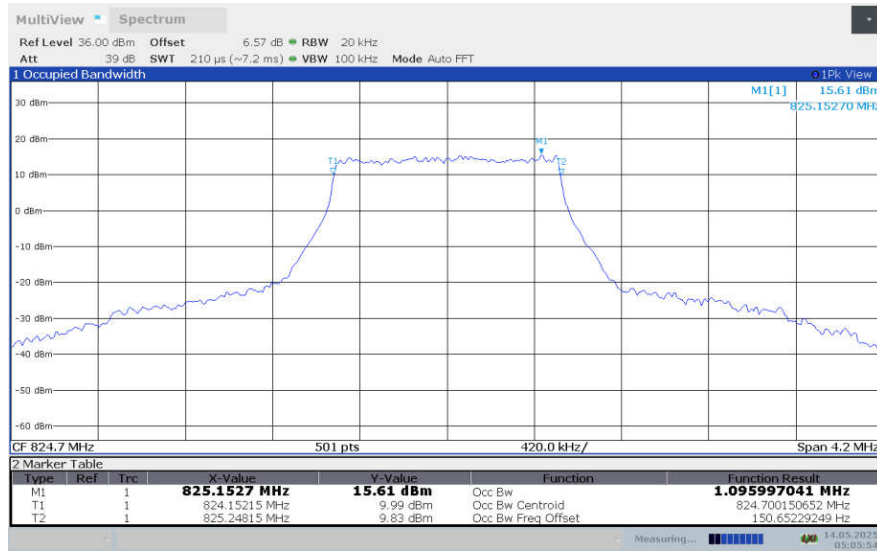

**LTE band 4 , 20MHz Bandwidth,MID,64QAM (99% BW)**

**LTE band 4 , 20MHz Bandwidth,HIGH,QPSK (99% BW)**

**LTE band 4 , 20MHz Bandwidth,HIGH,16QAM (99% BW)**

**LTE band 4 , 20MHz Bandwidth,HIGH,64QAM (99% BW)**

**LTE band 4 , 20MHz Bandwidth,LOW,256QAM (99% BW)**

**LTE band 4 , 20MHz Bandwidth,MID,256QAM (99% BW)**

**LTE band 4 , 20MHz Bandwidth,HIGH,256QAM (99% BW)**

**LTE band 5,1.4MHz(99%)**

Frequency (MHz)	Occupied Bandwidth (99%)(MHz)			
	QPSK	16QAM	64QAM	256QAM
824.7	1.096	1.094	1.098	1.094
836.5	1.095	1.112	1.090	1.092
848.3	1.097	1.093	1.092	1.087

**LTE band 5 , 1.4MHz Bandwidth,LOW,QPSK (99% BW)**

**LTE band 5 , 1.4MHz Bandwidth,LOW,16QAM (99% BW)**

**LTE band 5 , 1.4MHz Bandwidth,LOW,64QAM (99% BW)**

**LTE band 5 , 1.4MHz Bandwidth,MID,QPSK (99% BW)**

**LTE band 5 , 1.4MHz Bandwidth,MID,16QAM (99% BW)**