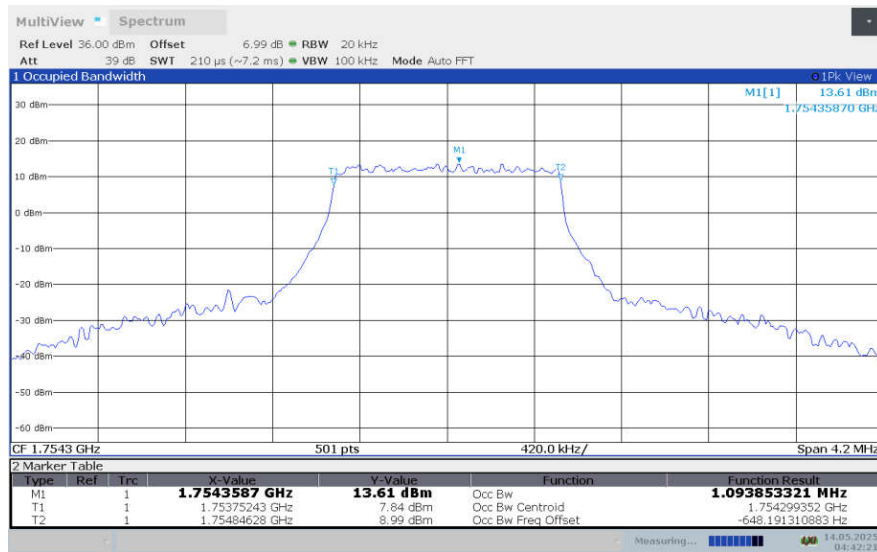

**LTE band 4 , 1.4MHz Bandwidth,LOW,QPSK (99% BW)**

**LTE band 4 , 1.4MHz Bandwidth,LOW,16QAM (99% BW)**

**LTE band 4 , 1.4MHz Bandwidth,LOW,64QAM (99% BW)**

**LTE band 4 , 1.4MHz Bandwidth,MID,QPSK (99% BW)**

**LTE band 4 , 1.4MHz Bandwidth,MID,16QAM (99% BW)**

**LTE band 4 , 1.4MHz Bandwidth,MID,64QAM (99% BW)**

**LTE band 4 , 1.4MHz Bandwidth,HIGH,QPSK (99% BW)**

**LTE band 4 , 1.4MHz Bandwidth,HIGH,16QAM (99% BW)**

**LTE band 4 , 1.4MHz Bandwidth,HIGH,64QAM (99% BW)**

**LTE band 4 , 1.4MHz Bandwidth,LOW,256QAM (99% BW)**

**LTE band 4 , 1.4MHz Bandwidth,MID,256QAM (99% BW)**

**LTE band 4 , 1.4MHz Bandwidth,HIGH,256QAM (99% BW)**

**LTE band 4,3MHz(99%)**

Frequency (MHz)	Occupied Bandwidth (99%)(MHz)			
	QPSK	16QAM	64QAM	256QAM
1711.5	2.704	2.697	2.695	2.696
1732.5	2.696	2.698	2.690	2.702
1753.5	2.703	2.695	2.701	2.716

**LTE band 4 , 3MHz Bandwidth,LOW,QPSK (99% BW)**