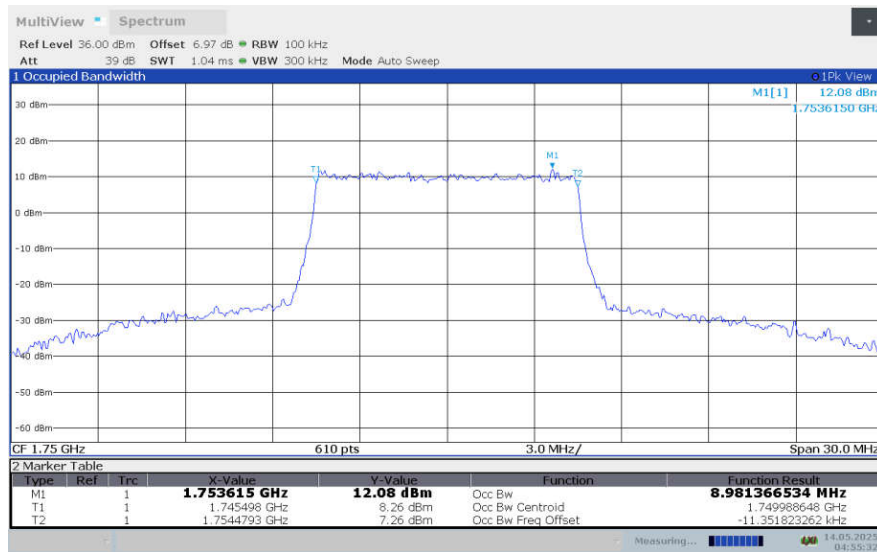

**LTE band 4 , 10MHz Bandwidth,LOW,QPSK (99% BW)**

**LTE band 4 , 10MHz Bandwidth,LOW,16QAM (99% BW)**

**LTE band 4 , 10MHz Bandwidth,LOW,64QAM (99% BW)**

**LTE band 4 , 10MHz Bandwidth,MID,QPSK (99% BW)**

**LTE band 4 , 10MHz Bandwidth,MID,16QAM (99% BW)**

**LTE band 4 , 10MHz Bandwidth,MID,64QAM (99% BW)**

**LTE band 4 , 10MHz Bandwidth,HIGH,QPSK (99% BW)**

**LTE band 4 , 10MHz Bandwidth,HIGH,16QAM (99% BW)**

**LTE band 4 , 10MHz Bandwidth,HIGH,64QAM (99% BW)**

**LTE band 4 , 10MHz Bandwidth,LOW,256QAM (99% BW)**

**LTE band 4 , 10MHz Bandwidth,MID,256QAM (99% BW)**

**LTE band 4 , 10MHz Bandwidth,HIGH,256QAM (99% BW)**