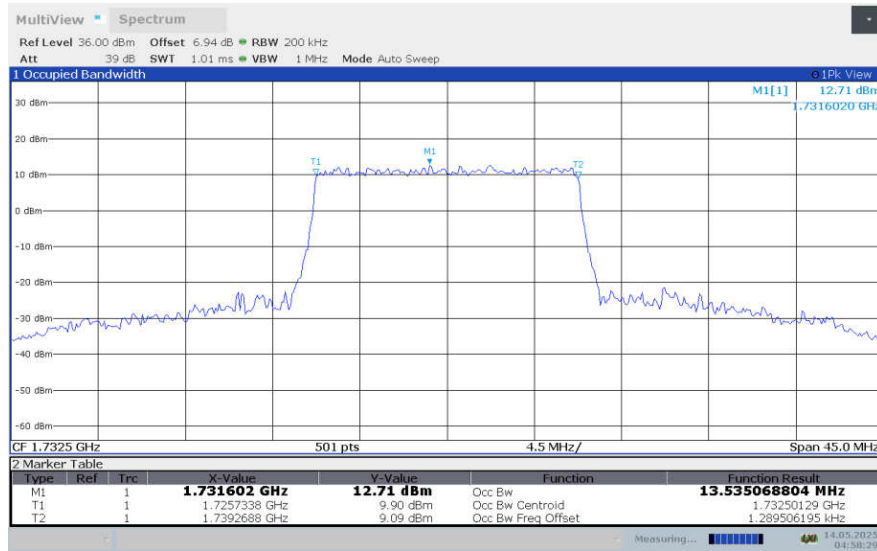

**LTE band 4 , 15MHz Bandwidth,LOW,QPSK (99% BW)**

**LTE band 4 , 15MHz Bandwidth,LOW,16QAM (99% BW)**

**LTE band 4 , 15MHz Bandwidth,LOW,64QAM (99% BW)**

**LTE band 4 , 15MHz Bandwidth,MID,QPSK (99% BW)**

**LTE band 4 , 15MHz Bandwidth,MID,16QAM (99% BW)**

**LTE band 4 , 15MHz Bandwidth,MID,64QAM (99% BW)**

**LTE band 4 , 15MHz Bandwidth,HIGH,QPSK (99% BW)**

**LTE band 4 , 15MHz Bandwidth,HIGH,16QAM (99% BW)**