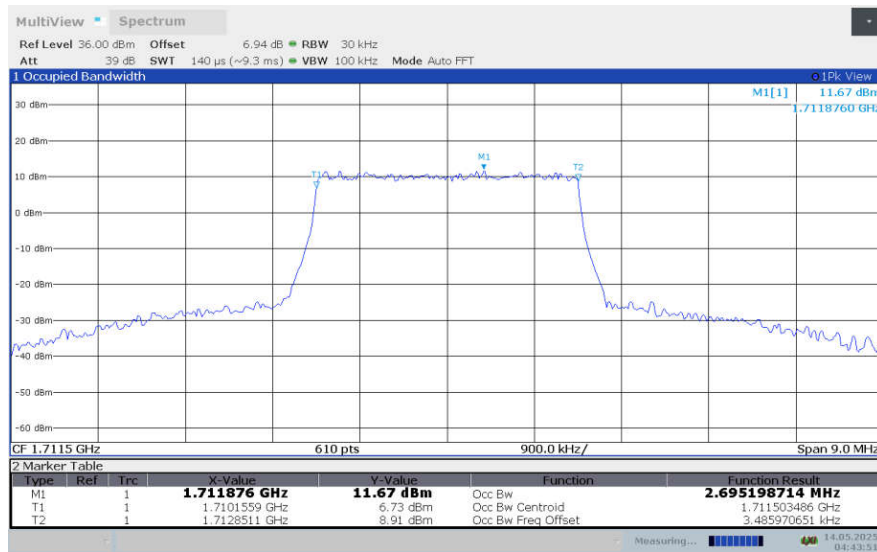

**LTE band 4 , 1.4MHz Bandwidth,HIGH,64QAM (99% BW)**

**LTE band 4 , 1.4MHz Bandwidth,LOW,256QAM (99% BW)**

**LTE band 4 , 1.4MHz Bandwidth,MID,256QAM (99% BW)**

**LTE band 4 , 1.4MHz Bandwidth,HIGH,256QAM (99% BW)**

**LTE band 4,3MHz(99%)**

Frequency (MHz)	Occupied Bandwidth (99%)(MHz)			
	QPSK	16QAM	64QAM	256QAM
1711.5	2.704	2.697	2.695	2.696
1732.5	2.696	2.698	2.690	2.702
1753.5	2.703	2.695	2.701	2.716

**LTE band 4 , 3MHz Bandwidth,LOW,QPSK (99% BW)**

**LTE band 4 , 3MHz Bandwidth,LOW,16QAM (99% BW)**

**LTE band 4 , 3MHz Bandwidth,LOW,64QAM (99% BW)**

**LTE band 4 , 3MHz Bandwidth,MID,QPSK (99% BW)**

**LTE band 4 , 3MHz Bandwidth,MID,16QAM (99% BW)**

**LTE band 4 , 3MHz Bandwidth,MID,64QAM (99% BW)**

**LTE band 4 , 3MHz Bandwidth,HIGH,QPSK (99% BW)**

**LTE band 4 , 3MHz Bandwidth,HIGH,16QAM (99% BW)**

**LTE band 4 , 3MHz Bandwidth,HIGH,64QAM (99% BW)**

**LTE band 4 , 3MHz Bandwidth,LOW,256QAM (99% BW)**