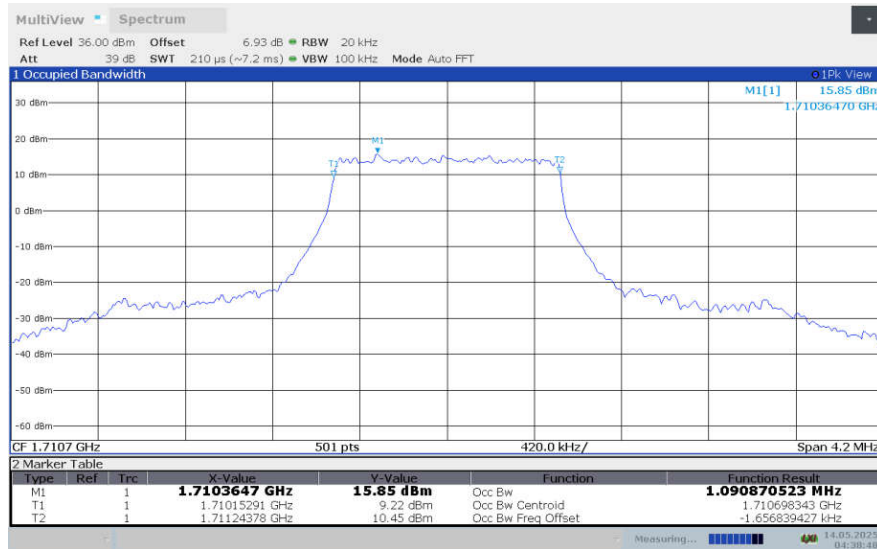

**LTE band 2 , 20MHz Bandwidth,LOW,256QAM (99% BW)**

**LTE band 2 , 20MHz Bandwidth,MID,256QAM (99% BW)**

**LTE band 2 , 20MHz Bandwidth,HIGH,256QAM (99% BW)**

**LTE band 4,1.4MHz(99%)**

Frequency (MHz)	Occupied Bandwidth (99%)(MHz)			
	QPSK	16QAM	64QAM	256QAM
1710.7	1.091	1.095	1.092	1.089
1732.5	1.098	1.098	1.096	1.090
1754.3	1.090	1.094	1.094	1.091

**LTE band 4 , 1.4MHz Bandwidth,LOW,QPSK (99% BW)**

**LTE band 4 , 1.4MHz Bandwidth,LOW,16QAM (99% BW)**

**LTE band 4 , 1.4MHz Bandwidth,LOW,64QAM (99% BW)**

**LTE band 4 , 1.4MHz Bandwidth,MID,QPSK (99% BW)**

**LTE band 4 , 1.4MHz Bandwidth,MID,16QAM (99% BW)**

**LTE band 4 , 1.4MHz Bandwidth,MID,64QAM (99% BW)**

**LTE band 4 , 1.4MHz Bandwidth,HIGH,QPSK (99% BW)**

**LTE band 4 , 1.4MHz Bandwidth,HIGH,16QAM (99% BW)**