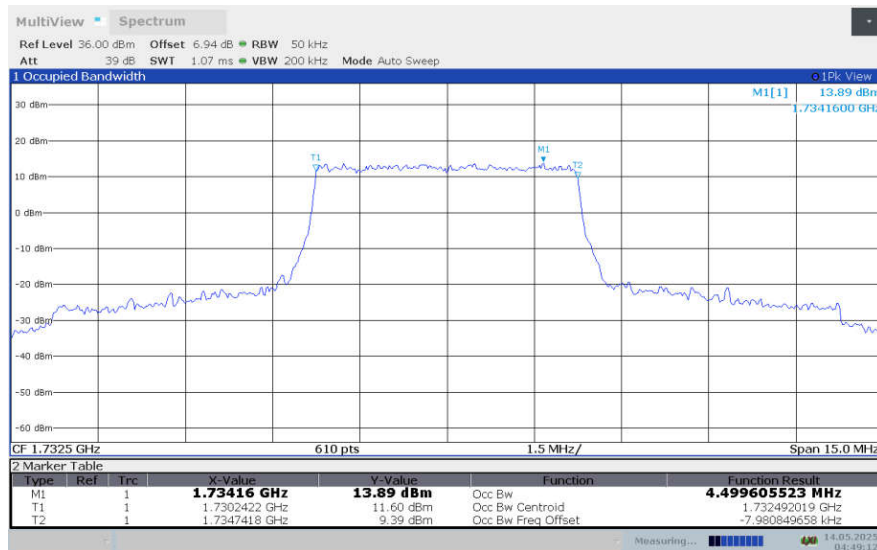

**LTE band 4 , 3MHz Bandwidth,MID,256QAM (99% BW)**

**LTE band 4 , 3MHz Bandwidth,HIGH,256QAM (99% BW)**

**LTE band 4,5MHz(99%)**

Frequency (MHz)	Occupied Bandwidth (99%)(MHz)			
	QPSK	16QAM	64QAM	256QAM
1712.5	4.494	4.505	4.495	4.497
1732.5	4.500	4.498	4.497	4.497
1752.5	4.502	4.501	4.499	4.498

**LTE band 4 , 5MHz Bandwidth,LOW,QPSK (99% BW)**

**LTE band 4 , 5MHz Bandwidth,LOW,16QAM (99% BW)**

**LTE band 4 , 5MHz Bandwidth,LOW,64QAM (99% BW)**

**LTE band 4 , 5MHz Bandwidth,MID,QPSK (99% BW)**

**LTE band 4 , 5MHz Bandwidth,MID,16QAM (99% BW)**

**LTE band 4 , 5MHz Bandwidth,MID,64QAM (99% BW)**

**LTE band 4 , 5MHz Bandwidth,HIGH,QPSK (99% BW)**

**LTE band 4 , 5MHz Bandwidth,HIGH,16QAM (99% BW)**

**LTE band 4 , 5MHz Bandwidth,HIGH,64QAM (99% BW)**

**LTE band 4 , 5MHz Bandwidth,LOW,256QAM (99% BW)**

**LTE band 4 , 5MHz Bandwidth,MID,256QAM (99% BW)**

**LTE band 4 , 5MHz Bandwidth,HIGH,256QAM (99% BW)**

**LTE band 4,10MHz(99%)**

Frequency (MHz)	Occupied Bandwidth (99%)(MHz)			
	QPSK	16QAM	64QAM	256QAM
1715	8.972	8.994	8.997	8.969
1732.5	8.966	8.978	8.992	8.976
1750	8.994	8.998	8.981	8.977