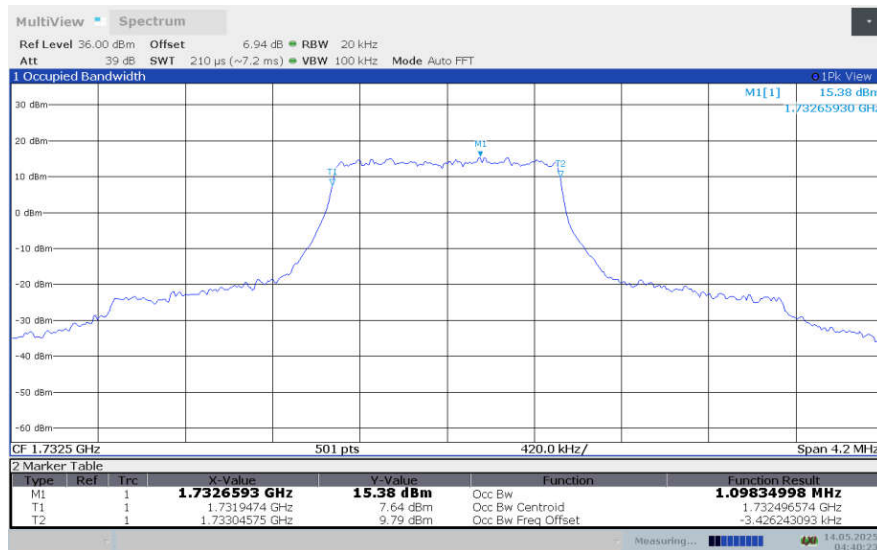

**LTE band 2 , 20MHz Bandwidth,LOW,256QAM (99% BW)**

**LTE band 2 , 20MHz Bandwidth,MID,256QAM (99% BW)**

**LTE band 2 , 20MHz Bandwidth,HIGH,256QAM (99% BW)**

**LTE band 4,1.4MHz(99%)**

Frequency (MHz)	Occupied Bandwidth (99%)(MHz)			
	QPSK	16QAM	64QAM	256QAM
1710.7	1.091	1.095	1.092	1.089
1732.5	1.098	1.098	1.096	1.090
1754.3	1.090	1.094	1.094	1.091

**LTE band 4 , 1.4MHz Bandwidth,LOW,QPSK (99% BW)**

**LTE band 4 , 1.4MHz Bandwidth,LOW,16QAM (99% BW)**

**LTE band 4 , 1.4MHz Bandwidth,LOW,64QAM (99% BW)**

**LTE band 4 , 1.4MHz Bandwidth,MID,QPSK (99% BW)**

**LTE band 4 , 1.4MHz Bandwidth,MID,16QAM (99% BW)**

**LTE band 4 , 1.4MHz Bandwidth,MID,64QAM (99% BW)**

**LTE band 4 , 1.4MHz Bandwidth,HIGH,QPSK (99% BW)**

**LTE band 4 , 1.4MHz Bandwidth,HIGH,16QAM (99% BW)**

**LTE band 4 , 1.4MHz Bandwidth,HIGH,64QAM (99% BW)**

**LTE band 4 , 1.4MHz Bandwidth,LOW,256QAM (99% BW)**

**LTE band 4 , 1.4MHz Bandwidth,MID,256QAM (99% BW)**

**LTE band 4 , 1.4MHz Bandwidth,HIGH,256QAM (99% BW)**