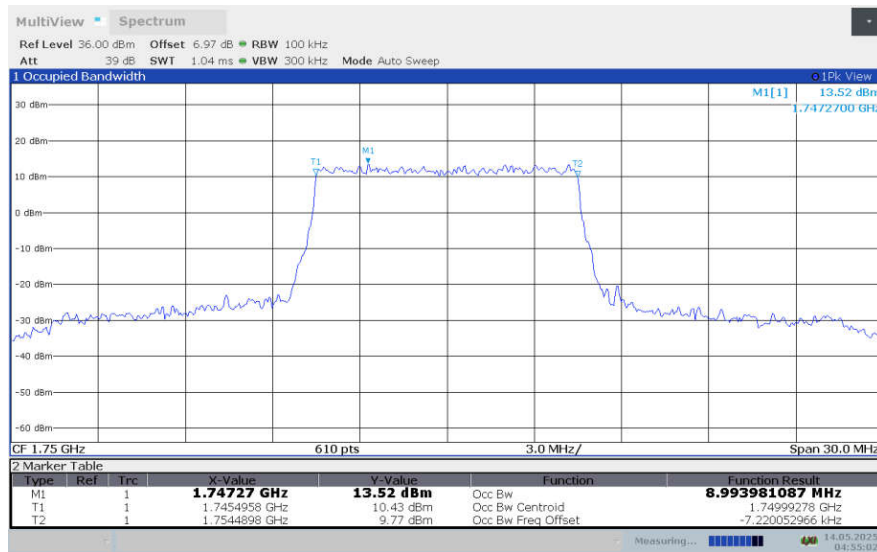

**LTE band 4 , 5MHz Bandwidth,LOW,256QAM (99% BW)**

**LTE band 4 , 5MHz Bandwidth,MID,256QAM (99% BW)**

**LTE band 4 , 5MHz Bandwidth,HIGH,256QAM (99% BW)**

**LTE band 4,10MHz(99%)**

Frequency (MHz)	Occupied Bandwidth (99%)(MHz)			
	QPSK	16QAM	64QAM	256QAM
1715	8.972	8.994	8.997	8.969
1732.5	8.966	8.978	8.992	8.976
1750	8.994	8.998	8.981	8.977

**LTE band 4 , 10MHz Bandwidth,LOW,QPSK (99% BW)**

**LTE band 4 , 10MHz Bandwidth,LOW,16QAM (99% BW)**

**LTE band 4 , 10MHz Bandwidth,LOW,64QAM (99% BW)**

**LTE band 4 , 10MHz Bandwidth,MID,QPSK (99% BW)**

**LTE band 4 , 10MHz Bandwidth,MID,16QAM (99% BW)**

**LTE band 4 , 10MHz Bandwidth,MID,64QAM (99% BW)**

**LTE band 4 , 10MHz Bandwidth,HIGH,QPSK (99% BW)**

**LTE band 4 , 10MHz Bandwidth,HIGH,16QAM (99% BW)**

**LTE band 4 , 10MHz Bandwidth,HIGH,64QAM (99% BW)**

**LTE band 4 , 10MHz Bandwidth,LOW,256QAM (99% BW)**

**LTE band 4 , 10MHz Bandwidth,MID,256QAM (99% BW)**

**LTE band 4 , 10MHz Bandwidth,HIGH,256QAM (99% BW)**