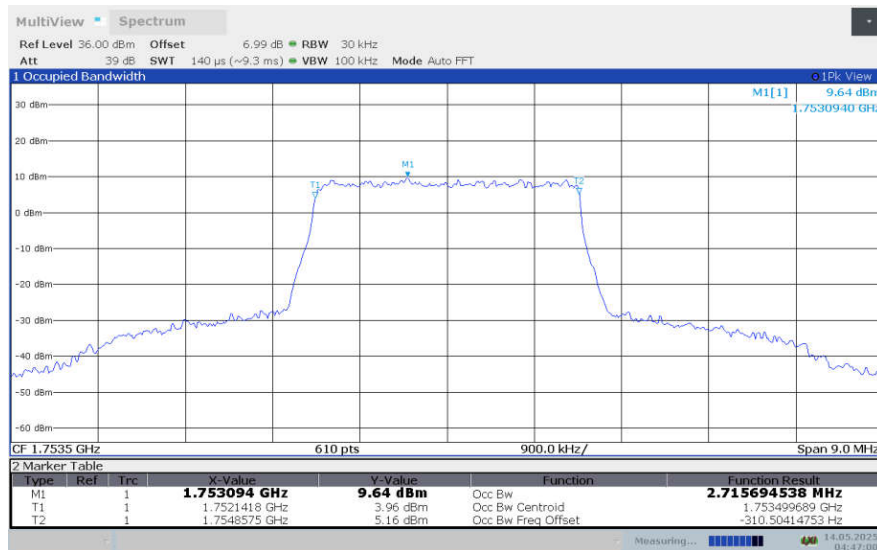

**LTE band 4 , 3MHz Bandwidth,LOW,16QAM (99% BW)**

**LTE band 4 , 3MHz Bandwidth,LOW,64QAM (99% BW)**

**LTE band 4 , 3MHz Bandwidth,MID,QPSK (99% BW)**

**LTE band 4 , 3MHz Bandwidth,MID,16QAM (99% BW)**

**LTE band 4 , 3MHz Bandwidth,MID,64QAM (99% BW)**

**LTE band 4 , 3MHz Bandwidth,HIGH,QPSK (99% BW)**

**LTE band 4 , 3MHz Bandwidth,HIGH,16QAM (99% BW)**

**LTE band 4 , 3MHz Bandwidth,HIGH,64QAM (99% BW)**

**LTE band 4 , 3MHz Bandwidth,LOW,256QAM (99% BW)**

**LTE band 4 , 3MHz Bandwidth,MID,256QAM (99% BW)**

**LTE band 4 , 3MHz Bandwidth,HIGH,256QAM (99% BW)**

**LTE band 4,5MHz(99%)**

Frequency (MHz)	Occupied Bandwidth (99%)(MHz)			
	QPSK	16QAM	64QAM	256QAM
1712.5	4.494	4.505	4.495	4.497
1732.5	4.500	4.498	4.497	4.497
1752.5	4.502	4.501	4.499	4.498

**LTE band 4 , 5MHz Bandwidth,LOW,QPSK (99% BW)**

**LTE band 4 , 5MHz Bandwidth,LOW,16QAM (99% BW)**

**LTE band 4 , 5MHz Bandwidth,LOW,64QAM (99% BW)**

**LTE band 4 , 5MHz Bandwidth,MID,QPSK (99% BW)**

**LTE band 4 , 5MHz Bandwidth,MID,16QAM (99% BW)**