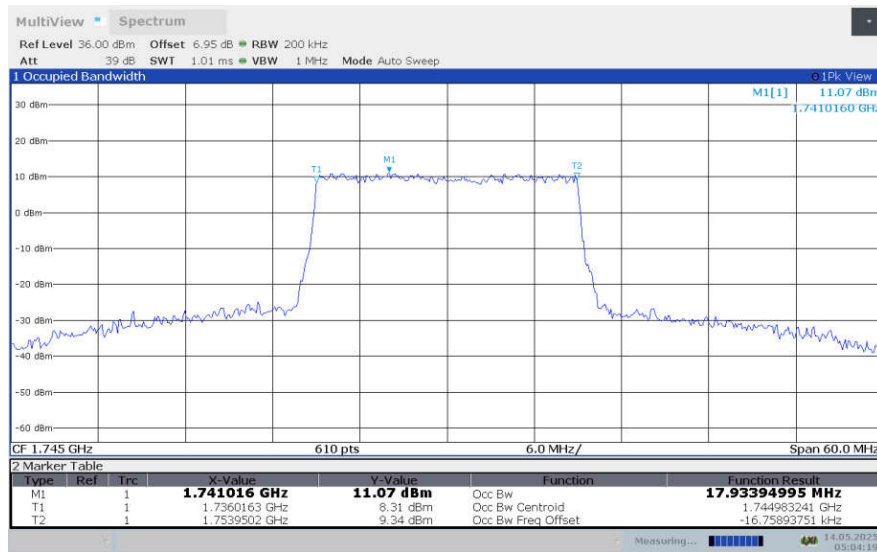

**LTE band 4 , 20MHz Bandwidth,LOW,16QAM (99% BW)**

**LTE band 4 , 20MHz Bandwidth,LOW,64QAM (99% BW)**

**LTE band 4 , 20MHz Bandwidth,MID,QPSK (99% BW)**

**LTE band 4 , 20MHz Bandwidth,MID,16QAM (99% BW)**

**LTE band 4 , 20MHz Bandwidth,MID,64QAM (99% BW)**

**LTE band 4 , 20MHz Bandwidth,HIGH,QPSK (99% BW)**

**LTE band 4 , 20MHz Bandwidth,HIGH,16QAM (99% BW)**

**LTE band 4 , 20MHz Bandwidth,HIGH,64QAM (99% BW)**

**LTE band 4 , 20MHz Bandwidth,LOW,256QAM (99% BW)**

**LTE band 4 , 20MHz Bandwidth,MID,256QAM (99% BW)**

**LTE band 4 , 20MHz Bandwidth,HIGH,256QAM (99% BW)**

**LTE band 5,1.4MHz(99%)**

Frequency (MHz)	Occupied Bandwidth (99%)(MHz)			
	QPSK	16QAM	64QAM	256QAM
824.7	1.096	1.094	1.098	1.094
836.5	1.095	1.112	1.090	1.092
848.3	1.097	1.093	1.092	1.087

**LTE band 5 , 1.4MHz Bandwidth,LOW,QPSK (99% BW)**

**LTE band 5 , 1.4MHz Bandwidth,LOW,16QAM (99% BW)**

**LTE band 5 , 1.4MHz Bandwidth,LOW,64QAM (99% BW)**

**LTE band 5 , 1.4MHz Bandwidth,MID,QPSK (99% BW)**