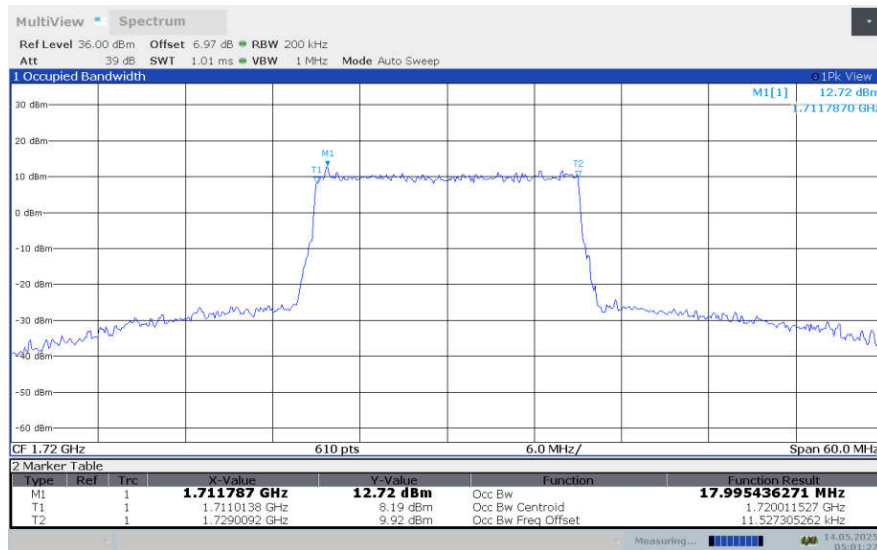

**LTE band 4 , 15MHz Bandwidth,HIGH,64QAM (99% BW)**

**LTE band 4 , 15MHz Bandwidth,LOW,256QAM (99% BW)**

**LTE band 4 , 15MHz Bandwidth,MID,256QAM (99% BW)**

**LTE band 4 , 15MHz Bandwidth,HIGH,256QAM (99% BW)**

**LTE band 4,20MHz(99%)**

Frequency (MHz)	Occupied Bandwidth (99%)(MHz)			
	QPSK	16QAM	64QAM	256QAM
1720	18.018	17.977	17.995	17.972
1732.5	17.978	17.896	17.983	17.911
1745	17.911	17.956	17.934	17.946

**LTE band 4 , 20MHz Bandwidth,LOW,QPSK (99% BW)**

**LTE band 4 , 20MHz Bandwidth,LOW,16QAM (99% BW)**

**LTE band 4 , 20MHz Bandwidth,LOW,64QAM (99% BW)**

**LTE band 4 , 20MHz Bandwidth,MID,QPSK (99% BW)**

**LTE band 4 , 20MHz Bandwidth,MID,16QAM (99% BW)**