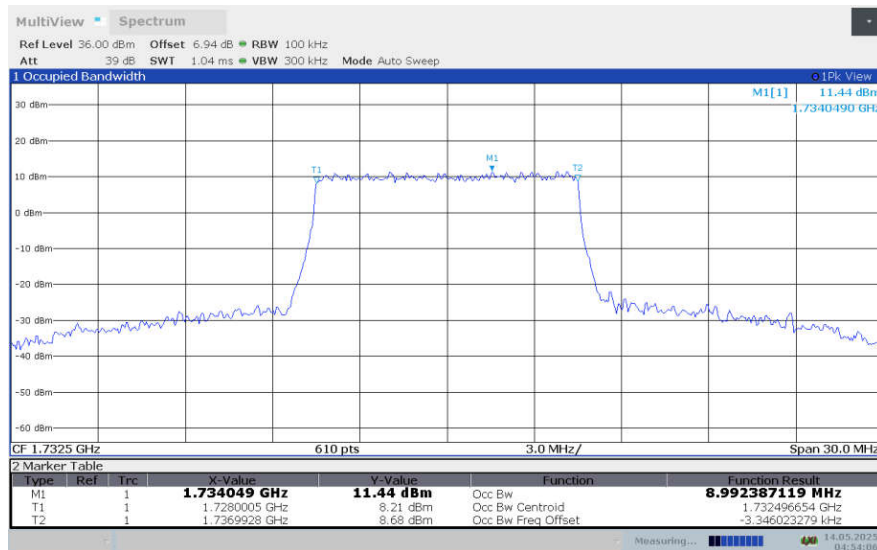

**LTE band 4 , 5MHz Bandwidth,LOW,256QAM (99% BW)**

**LTE band 4 , 5MHz Bandwidth,MID,256QAM (99% BW)**

**LTE band 4 , 5MHz Bandwidth,HIGH,256QAM (99% BW)**

**LTE band 4,10MHz(99%)**

Frequency (MHz)	Occupied Bandwidth (99%)(MHz)			
	QPSK	16QAM	64QAM	256QAM
1715	8.972	8.994	8.997	8.969
1732.5	8.966	8.978	8.992	8.976
1750	8.994	8.998	8.981	8.977

**LTE band 4 , 10MHz Bandwidth,LOW,QPSK (99% BW)**

**LTE band 4 , 10MHz Bandwidth,LOW,16QAM (99% BW)**

**LTE band 4 , 10MHz Bandwidth,LOW,64QAM (99% BW)**

**LTE band 4 , 10MHz Bandwidth,MID,QPSK (99% BW)**

**LTE band 4 , 10MHz Bandwidth,MID,16QAM (99% BW)**

**LTE band 4 , 10MHz Bandwidth,MID,64QAM (99% BW)**

**LTE band 4 , 10MHz Bandwidth,HIGH,QPSK (99% BW)**

**LTE band 4 , 10MHz Bandwidth,HIGH,16QAM (99% BW)**

**LTE band 4 , 10MHz Bandwidth,HIGH,64QAM (99% BW)**

**LTE band 4 , 10MHz Bandwidth,LOW,256QAM (99% BW)**

**LTE band 4 , 10MHz Bandwidth,MID,256QAM (99% BW)**

**LTE band 4 , 10MHz Bandwidth,HIGH,256QAM (99% BW)**