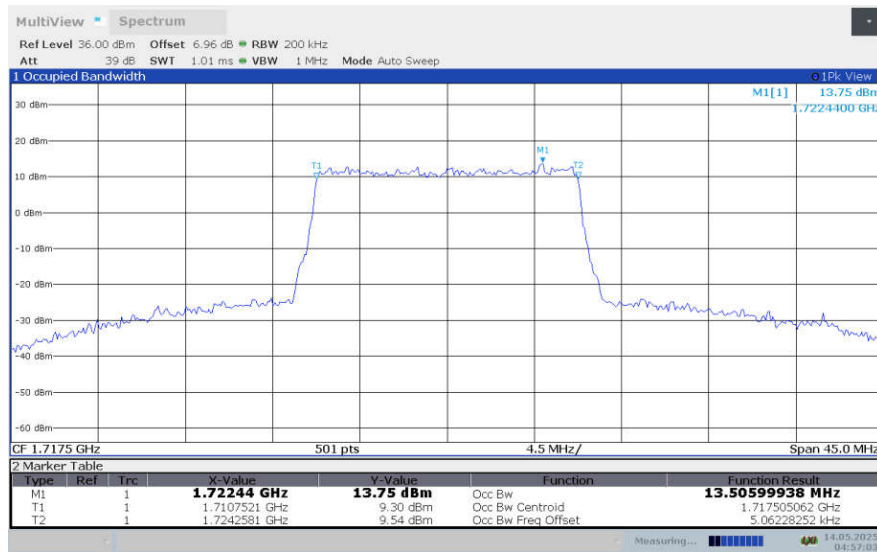

**LTE band 4 , 10MHz Bandwidth,HIGH,64QAM (99% BW)**

**LTE band 4 , 10MHz Bandwidth,LOW,256QAM (99% BW)**

**LTE band 4 , 10MHz Bandwidth,MID,256QAM (99% BW)**

**LTE band 4 , 10MHz Bandwidth,HIGH,256QAM (99% BW)**

**LTE band 4,15MHz(99%)**

Frequency (MHz)	Occupied Bandwidth (99%)(MHz)			
	QPSK	16QAM	64QAM	256QAM
1717.5	13.497	13.499	13.506	13.485
1732.5	13.489	13.521	13.535	13.499
1747.5	13.517	13.517	13.483	13.511

**LTE band 4 , 15MHz Bandwidth,LOW,QPSK (99% BW)**

**LTE band 4 , 15MHz Bandwidth,LOW,16QAM (99% BW)**

**LTE band 4 , 15MHz Bandwidth,LOW,64QAM (99% BW)**

**LTE band 4 , 15MHz Bandwidth,MID,QPSK (99% BW)**

**LTE band 4 , 15MHz Bandwidth,MID,16QAM (99% BW)**

**LTE band 4 , 15MHz Bandwidth,MID,64QAM (99% BW)**

**LTE band 4 , 15MHz Bandwidth,HIGH,QPSK (99% BW)**

**LTE band 4 , 15MHz Bandwidth,HIGH,16QAM (99% BW)**