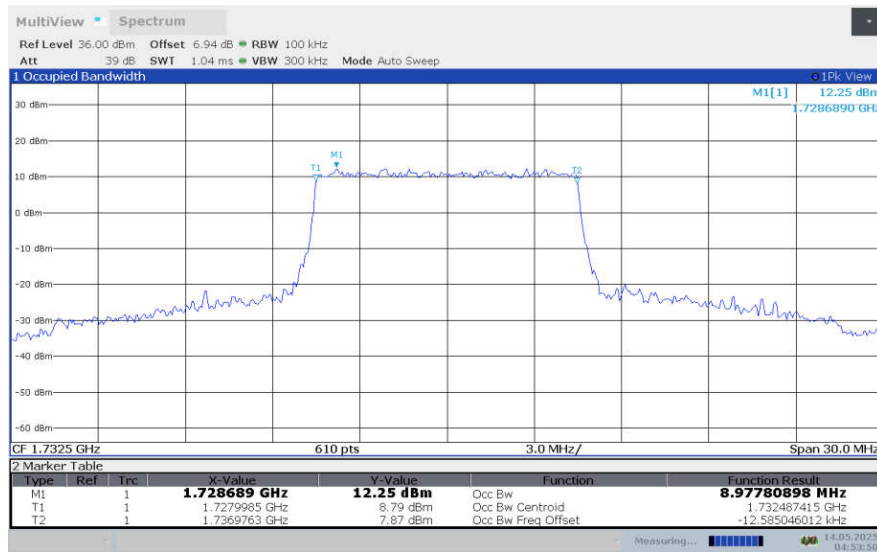

**LTE band 4 , 5MHz Bandwidth,LOW,256QAM (99% BW)**

**LTE band 4 , 5MHz Bandwidth,MID,256QAM (99% BW)**

**LTE band 4 , 5MHz Bandwidth,HIGH,256QAM (99% BW)**

**LTE band 4,10MHz(99%)**

Frequency (MHz)	Occupied Bandwidth (99%)(MHz)			
	QPSK	16QAM	64QAM	256QAM
1715	8.972	8.994	8.997	8.969
1732.5	8.966	8.978	8.992	8.976
1750	8.994	8.998	8.981	8.977

**LTE band 4 , 10MHz Bandwidth,LOW,QPSK (99% BW)**

**LTE band 4 , 10MHz Bandwidth,LOW,16QAM (99% BW)**

**LTE band 4 , 10MHz Bandwidth,LOW,64QAM (99% BW)**

**LTE band 4 , 10MHz Bandwidth,MID,QPSK (99% BW)**

**LTE band 4 , 10MHz Bandwidth,MID,16QAM (99% BW)**

**LTE band 4 , 10MHz Bandwidth,MID,64QAM (99% BW)**

**LTE band 4 , 10MHz Bandwidth,HIGH,QPSK (99% BW)**

**LTE band 4 , 10MHz Bandwidth,HIGH,16QAM (99% BW)**

**LTE band 4 , 10MHz Bandwidth,HIGH,64QAM (99% BW)**

**LTE band 4 , 10MHz Bandwidth,LOW,256QAM (99% BW)**

**LTE band 4 , 10MHz Bandwidth,MID,256QAM (99% BW)**

**LTE band 4 , 10MHz Bandwidth,HIGH,256QAM (99% BW)**