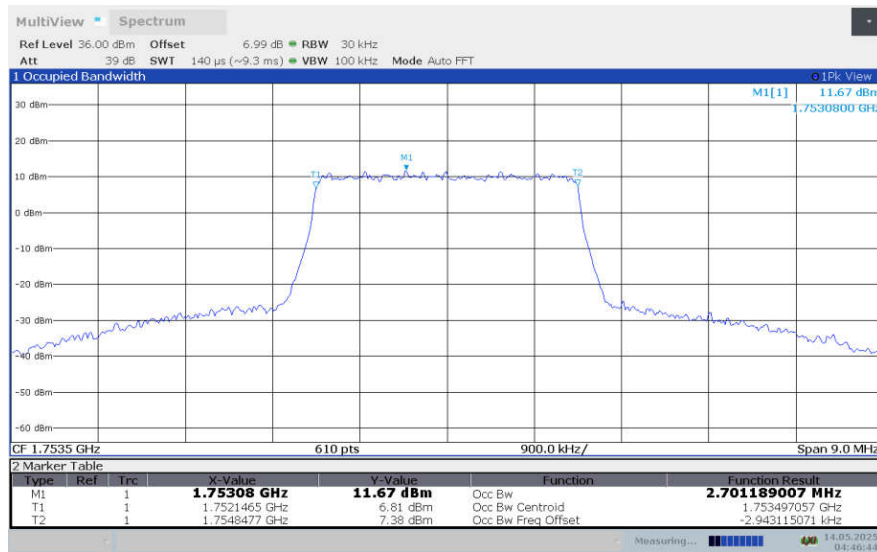

**LTE band 4,3MHz(99%)**

Frequency (MHz)	Occupied Bandwidth (99%)(MHz)			
	QPSK	16QAM	64QAM	256QAM
1711.5	2.704	2.697	2.695	2.696
1732.5	2.696	2.698	2.690	2.702
1753.5	2.703	2.695	2.701	2.716

**LTE band 4 , 3MHz Bandwidth,LOW,QPSK (99% BW)**

**LTE band 4 , 3MHz Bandwidth,LOW,16QAM (99% BW)**

**LTE band 4 , 3MHz Bandwidth,LOW,64QAM (99% BW)**

**LTE band 4 , 3MHz Bandwidth,MID,QPSK (99% BW)**

**LTE band 4 , 3MHz Bandwidth,MID,16QAM (99% BW)**

**LTE band 4 , 3MHz Bandwidth,MID,64QAM (99% BW)**

**LTE band 4 , 3MHz Bandwidth,HIGH,QPSK (99% BW)**

**LTE band 4 , 3MHz Bandwidth,HIGH,16QAM (99% BW)**

**LTE band 4 , 3MHz Bandwidth,HIGH,64QAM (99% BW)**

**LTE band 4 , 3MHz Bandwidth,LOW,256QAM (99% BW)**