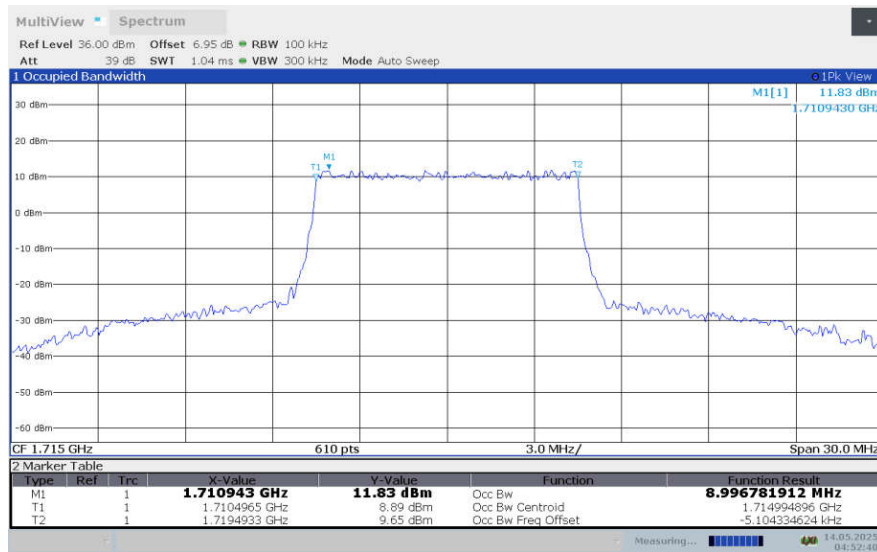

**LTE band 4 , 5MHz Bandwidth,MID,64QAM (99% BW)**

**LTE band 4 , 5MHz Bandwidth,HIGH,QPSK (99% BW)**

**LTE band 4 , 5MHz Bandwidth,HIGH,16QAM (99% BW)**

**LTE band 4 , 5MHz Bandwidth,HIGH,64QAM (99% BW)**

**LTE band 4 , 5MHz Bandwidth,LOW,256QAM (99% BW)**

**LTE band 4 , 5MHz Bandwidth,MID,256QAM (99% BW)**

**LTE band 4 , 5MHz Bandwidth,HIGH,256QAM (99% BW)**

**LTE band 4,10MHz(99%)**

Frequency (MHz)	Occupied Bandwidth (99%)(MHz)			
	QPSK	16QAM	64QAM	256QAM
1715	8.972	8.994	8.997	8.969
1732.5	8.966	8.978	8.992	8.976
1750	8.994	8.998	8.981	8.977

**LTE band 4 , 10MHz Bandwidth,LOW,QPSK (99% BW)**

**LTE band 4 , 10MHz Bandwidth,LOW,16QAM (99% BW)**

**LTE band 4 , 10MHz Bandwidth,LOW,64QAM (99% BW)**

**LTE band 4 , 10MHz Bandwidth,MID,QPSK (99% BW)**

**LTE band 4 , 10MHz Bandwidth,MID,16QAM (99% BW)**

**LTE band 4 , 10MHz Bandwidth,MID,64QAM (99% BW)**

**LTE band 4 , 10MHz Bandwidth,HIGH,QPSK (99% BW)**

**LTE band 4 , 10MHz Bandwidth,HIGH,16QAM (99% BW)**