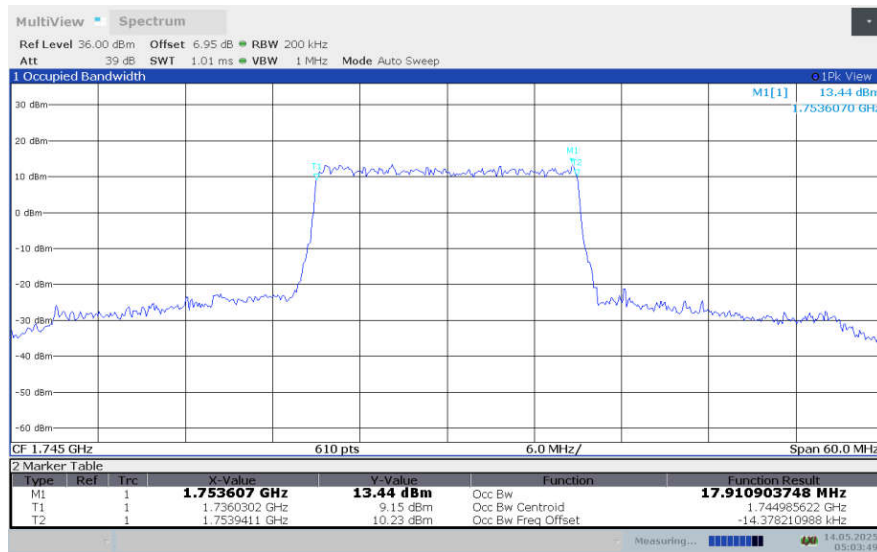

**LTE band 4,20MHz(99%)**

Frequency (MHz)	Occupied Bandwidth (99%)(MHz)			
	QPSK	16QAM	64QAM	256QAM
1720	18.018	17.977	17.995	17.972
1732.5	17.978	17.896	17.983	17.911
1745	17.911	17.956	17.934	17.946

**LTE band 4 , 20MHz Bandwidth,LOW,QPSK (99% BW)**

**LTE band 4 , 20MHz Bandwidth,LOW,16QAM (99% BW)**

**LTE band 4 , 20MHz Bandwidth,LOW,64QAM (99% BW)**

**LTE band 4 , 20MHz Bandwidth,MID,QPSK (99% BW)**

**LTE band 4 , 20MHz Bandwidth,MID,16QAM (99% BW)**

**LTE band 4 , 20MHz Bandwidth,MID,64QAM (99% BW)**

**LTE band 4 , 20MHz Bandwidth,HIGH,QPSK (99% BW)**

**LTE band 4 , 20MHz Bandwidth,HIGH,16QAM (99% BW)**

**LTE band 4 , 20MHz Bandwidth,HIGH,64QAM (99% BW)**