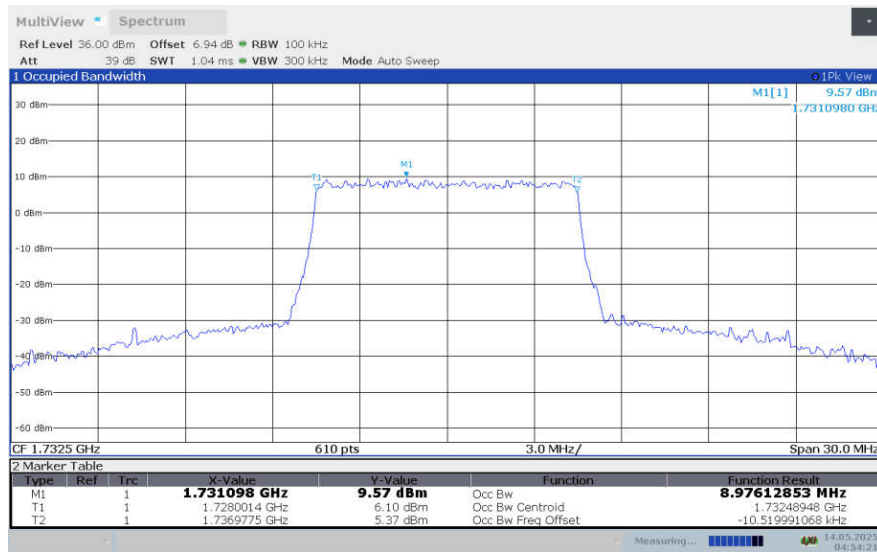

**LTE band 4 , 10MHz Bandwidth,MID,16QAM (99% BW)**

**LTE band 4 , 10MHz Bandwidth,MID,64QAM (99% BW)**

**LTE band 4 , 10MHz Bandwidth,HIGH,QPSK (99% BW)**

**LTE band 4 , 10MHz Bandwidth,HIGH,16QAM (99% BW)**

**LTE band 4 , 10MHz Bandwidth,HIGH,64QAM (99% BW)**

**LTE band 4 , 10MHz Bandwidth,LOW,256QAM (99% BW)**

**LTE band 4 , 10MHz Bandwidth,MID,256QAM (99% BW)**

**LTE band 4 , 10MHz Bandwidth,HIGH,256QAM (99% BW)**

**LTE band 4,15MHz(99%)**

Frequency (MHz)	Occupied Bandwidth (99%)(MHz)			
	QPSK	16QAM	64QAM	256QAM
1717.5	13.497	13.499	13.506	13.485
1732.5	13.489	13.521	13.535	13.499
1747.5	13.517	13.517	13.483	13.511