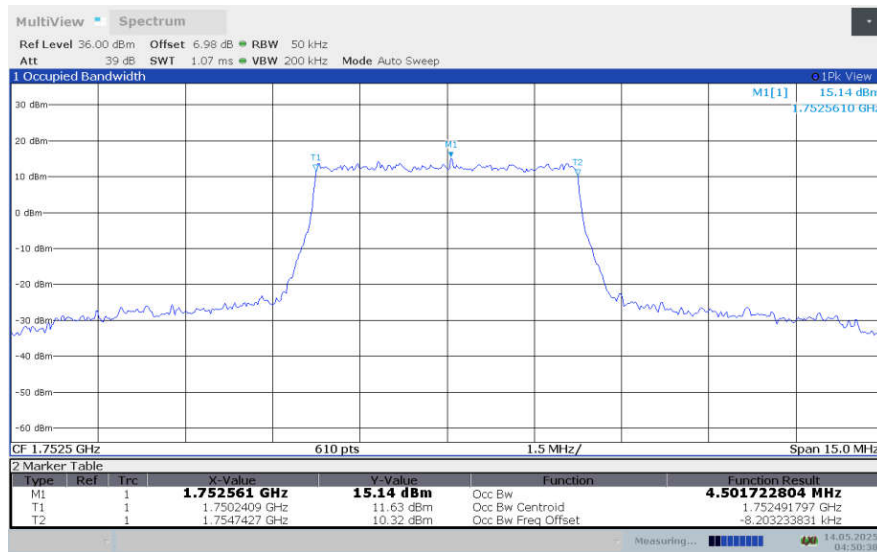

**LTE band 4 , 3MHz Bandwidth,MID,256QAM (99% BW)**

**LTE band 4 , 3MHz Bandwidth,HIGH,256QAM (99% BW)**

**LTE band 4,5MHz(99%)**

Frequency (MHz)	Occupied Bandwidth (99%)(MHz)			
	QPSK	16QAM	64QAM	256QAM
1712.5	4.494	4.505	4.495	4.497
1732.5	4.500	4.498	4.497	4.497
1752.5	4.502	4.501	4.499	4.498

**LTE band 4 , 5MHz Bandwidth,LOW,QPSK (99% BW)**

**LTE band 4 , 5MHz Bandwidth,LOW,16QAM (99% BW)**

**LTE band 4 , 5MHz Bandwidth,LOW,64QAM (99% BW)**

**LTE band 4 , 5MHz Bandwidth,MID,QPSK (99% BW)**

**LTE band 4 , 5MHz Bandwidth,MID,16QAM (99% BW)**

**LTE band 4 , 5MHz Bandwidth,MID,64QAM (99% BW)**

**LTE band 4 , 5MHz Bandwidth,HIGH,QPSK (99% BW)**

**LTE band 4 , 5MHz Bandwidth,HIGH,16QAM (99% BW)**

**LTE band 4 , 5MHz Bandwidth,HIGH,64QAM (99% BW)**

**LTE band 4 , 5MHz Bandwidth,LOW,256QAM (99% BW)**

**LTE band 4 , 5MHz Bandwidth,MID,256QAM (99% BW)**

**LTE band 4 , 5MHz Bandwidth,HIGH,256QAM (99% BW)**

**LTE band 4,10MHz(99%)**

Frequency (MHz)	Occupied Bandwidth (99%)(MHz)			
	QPSK	16QAM	64QAM	256QAM
1715	8.972	8.994	8.997	8.969
1732.5	8.966	8.978	8.992	8.976
1750	8.994	8.998	8.981	8.977