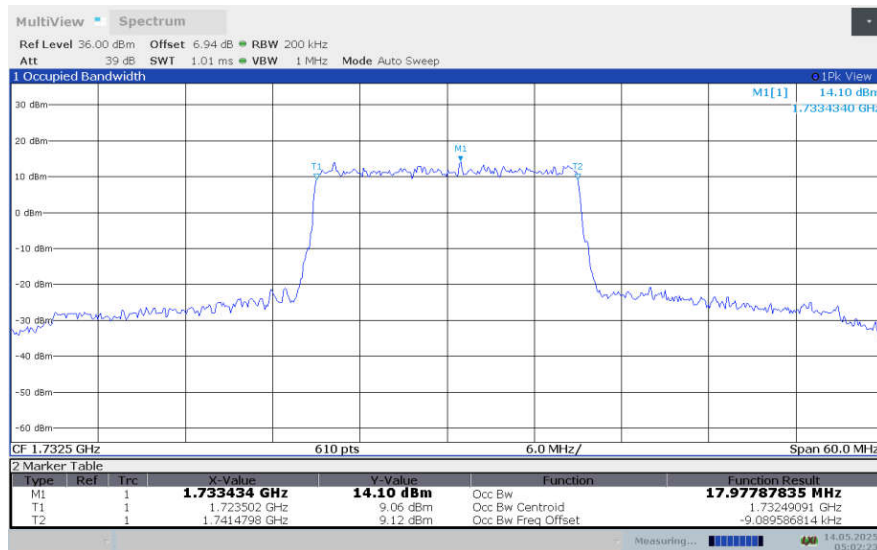

**LTE band 4 , 15MHz Bandwidth,HIGH,64QAM (99% BW)**

**LTE band 4 , 15MHz Bandwidth,LOW,256QAM (99% BW)**

**LTE band 4 , 15MHz Bandwidth,MID,256QAM (99% BW)**

**LTE band 4 , 15MHz Bandwidth,HIGH,256QAM (99% BW)**

**LTE band 4,20MHz(99%)**

Frequency (MHz)	Occupied Bandwidth (99%)(MHz)			
	QPSK	16QAM	64QAM	256QAM
1720	18.018	17.977	17.995	17.972
1732.5	17.978	17.896	17.983	17.911
1745	17.911	17.956	17.934	17.946

**LTE band 4 , 20MHz Bandwidth,LOW,QPSK (99% BW)**

**LTE band 4 , 20MHz Bandwidth,LOW,16QAM (99% BW)**

**LTE band 4 , 20MHz Bandwidth,LOW,64QAM (99% BW)**

**LTE band 4 , 20MHz Bandwidth,MID,QPSK (99% BW)**

**LTE band 4 , 20MHz Bandwidth,MID,16QAM (99% BW)**