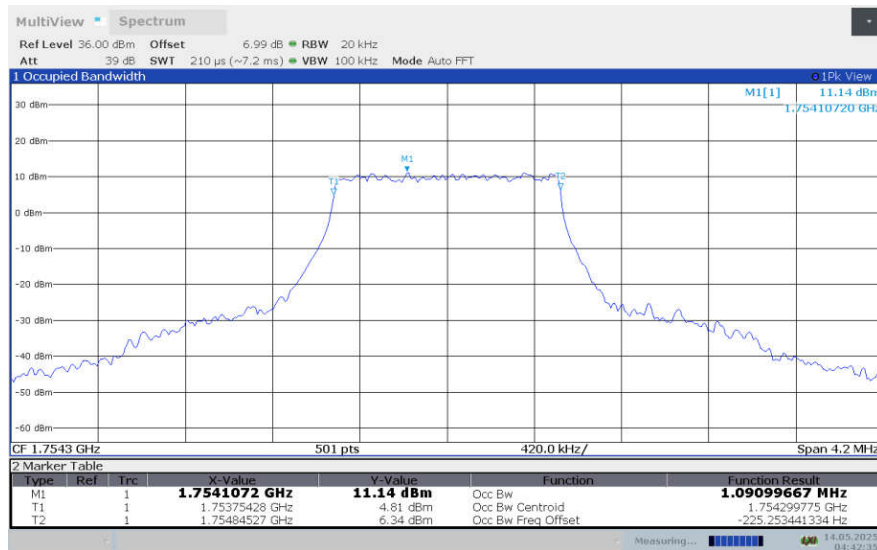

**LTE band 4 , 1.4MHz Bandwidth,MID,16QAM (99% BW)**

**LTE band 4 , 1.4MHz Bandwidth,MID,64QAM (99% BW)**

**LTE band 4 , 1.4MHz Bandwidth,HIGH,QPSK (99% BW)**

**LTE band 4 , 1.4MHz Bandwidth,HIGH,16QAM (99% BW)**

**LTE band 4 , 1.4MHz Bandwidth,HIGH,64QAM (99% BW)**

**LTE band 4 , 1.4MHz Bandwidth,LOW,256QAM (99% BW)**

**LTE band 4 , 1.4MHz Bandwidth,MID,256QAM (99% BW)**

**LTE band 4 , 1.4MHz Bandwidth,HIGH,256QAM (99% BW)**

**LTE band 4,3MHz(99%)**

Frequency (MHz)	Occupied Bandwidth (99%)(MHz)			
	QPSK	16QAM	64QAM	256QAM
1711.5	2.704	2.697	2.695	2.696
1732.5	2.696	2.698	2.690	2.702
1753.5	2.703	2.695	2.701	2.716

**LTE band 4 , 3MHz Bandwidth,LOW,QPSK (99% BW)**

**LTE band 4 , 3MHz Bandwidth,LOW,16QAM (99% BW)**

**LTE band 4 , 3MHz Bandwidth,LOW,64QAM (99% BW)**

**LTE band 4 , 3MHz Bandwidth,MID,QPSK (99% BW)**

**LTE band 4 , 3MHz Bandwidth,MID,16QAM (99% BW)**

**LTE band 4 , 3MHz Bandwidth,MID,64QAM (99% BW)**