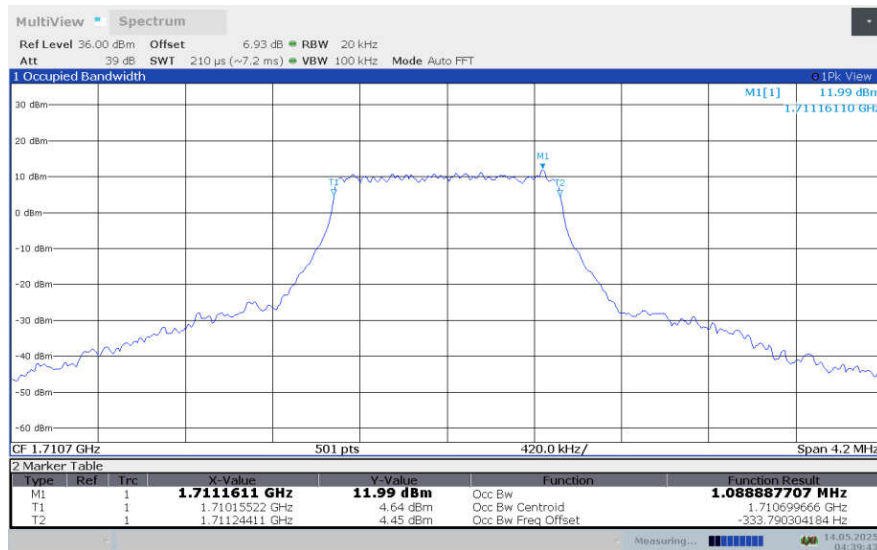

**LTE band 4 , 1.4MHz Bandwidth,LOW,QPSK (99% BW)**

**LTE band 4 , 1.4MHz Bandwidth,LOW,16QAM (99% BW)**

**LTE band 4 , 1.4MHz Bandwidth,LOW,64QAM (99% BW)**

**LTE band 4 , 1.4MHz Bandwidth,MID,QPSK (99% BW)**

**LTE band 4 , 1.4MHz Bandwidth,MID,16QAM (99% BW)**

**LTE band 4 , 1.4MHz Bandwidth,MID,64QAM (99% BW)**

**LTE band 4 , 1.4MHz Bandwidth,HIGH,QPSK (99% BW)**

**LTE band 4 , 1.4MHz Bandwidth,HIGH,16QAM (99% BW)**

**LTE band 4 , 1.4MHz Bandwidth,HIGH,64QAM (99% BW)**

**LTE band 4 , 1.4MHz Bandwidth,LOW,256QAM (99% BW)**

**LTE band 4 , 1.4MHz Bandwidth,MID,256QAM (99% BW)**

**LTE band 4 , 1.4MHz Bandwidth,HIGH,256QAM (99% BW)**

**LTE band 4,3MHz(99%)**

Frequency (MHz)	Occupied Bandwidth (99%)(MHz)			
	QPSK	16QAM	64QAM	256QAM
1711.5	2.704	2.697	2.695	2.696
1732.5	2.696	2.698	2.690	2.702
1753.5	2.703	2.695	2.701	2.716

**LTE band 4 , 3MHz Bandwidth,LOW,QPSK (99% BW)**