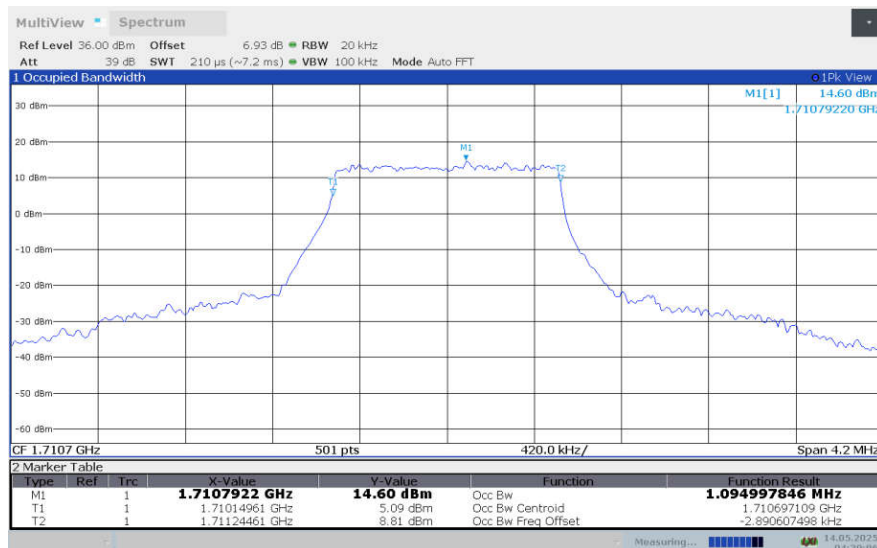

**LTE band 2 , 20MHz Bandwidth,LOW,256QAM (99% BW)**

**LTE band 2 , 20MHz Bandwidth,MID,256QAM (99% BW)**

**LTE band 2 , 20MHz Bandwidth,HIGH,256QAM (99% BW)**

**LTE band 4,1.4MHz(99%)**

Frequency (MHz)	Occupied Bandwidth (99%)(MHz)			
	QPSK	16QAM	64QAM	256QAM
1710.7	1.091	1.095	1.092	1.089
1732.5	1.098	1.098	1.096	1.090
1754.3	1.090	1.094	1.094	1.091

**LTE band 4 , 1.4MHz Bandwidth,LOW,QPSK (99% BW)**

**LTE band 4 , 1.4MHz Bandwidth,LOW,16QAM (99% BW)**

**LTE band 4 , 1.4MHz Bandwidth,LOW,64QAM (99% BW)**

**LTE band 4 , 1.4MHz Bandwidth,MID,QPSK (99% BW)**

**LTE band 4 , 1.4MHz Bandwidth,MID,16QAM (99% BW)**

**LTE band 4 , 1.4MHz Bandwidth,MID,64QAM (99% BW)**

**LTE band 4 , 1.4MHz Bandwidth,HIGH,QPSK (99% BW)**

**LTE band 4 , 1.4MHz Bandwidth,HIGH,16QAM (99% BW)**