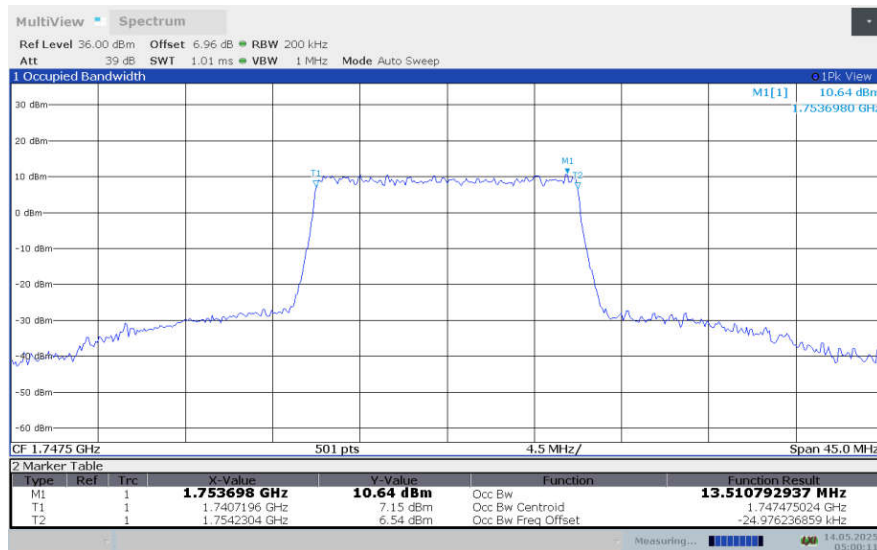

**LTE band 4 , 15MHz Bandwidth,MID,16QAM (99% BW)**

**LTE band 4 , 15MHz Bandwidth,MID,64QAM (99% BW)**

**LTE band 4 , 15MHz Bandwidth,HIGH,QPSK (99% BW)**

**LTE band 4 , 15MHz Bandwidth,HIGH,16QAM (99% BW)**

**LTE band 4 , 15MHz Bandwidth,HIGH,64QAM (99% BW)**

**LTE band 4 , 15MHz Bandwidth,LOW,256QAM (99% BW)**

**LTE band 4 , 15MHz Bandwidth,MID,256QAM (99% BW)**

**LTE band 4 , 15MHz Bandwidth,HIGH,256QAM (99% BW)**

**LTE band 4,20MHz(99%)**

Frequency (MHz)	Occupied Bandwidth (99%)(MHz)			
	QPSK	16QAM	64QAM	256QAM
1720	18.018	17.977	17.995	17.972
1732.5	17.978	17.896	17.983	17.911
1745	17.911	17.956	17.934	17.946

**LTE band 4 , 20MHz Bandwidth,LOW,QPSK (99% BW)**