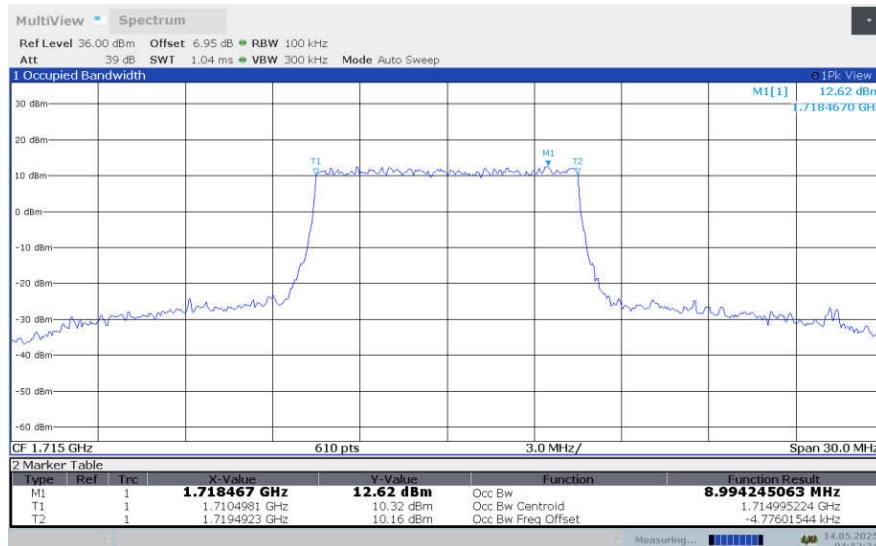

**LTE band 4 , 5MHz Bandwidth,MID,64QAM (99% BW)**

**LTE band 4 , 5MHz Bandwidth,HIGH,QPSK (99% BW)**

**LTE band 4 , 5MHz Bandwidth,HIGH,16QAM (99% BW)**

**LTE band 4 , 5MHz Bandwidth,HIGH,64QAM (99% BW)**

**LTE band 4 , 5MHz Bandwidth,LOW,256QAM (99% BW)**

**LTE band 4 , 5MHz Bandwidth,MID,256QAM (99% BW)**

**LTE band 4 , 5MHz Bandwidth,HIGH,256QAM (99% BW)**

**LTE band 4,10MHz(99%)**

Frequency (MHz)	Occupied Bandwidth (99%)(MHz)			
	QPSK	16QAM	64QAM	256QAM
1715	8.972	8.994	8.997	8.969
1732.5	8.966	8.978	8.992	8.976
1750	8.994	8.998	8.981	8.977

**LTE band 4 , 10MHz Bandwidth,LOW,QPSK (99% BW)**

**LTE band 4 , 10MHz Bandwidth,LOW,16QAM (99% BW)**

**LTE band 4 , 10MHz Bandwidth,LOW,64QAM (99% BW)**

**LTE band 4 , 10MHz Bandwidth,MID,QPSK (99% BW)**

**LTE band 4 , 10MHz Bandwidth,MID,16QAM (99% BW)**

**LTE band 4 , 10MHz Bandwidth,MID,64QAM (99% BW)**

**LTE band 4 , 10MHz Bandwidth,HIGH,QPSK (99% BW)**

**LTE band 4 , 10MHz Bandwidth,HIGH,16QAM (99% BW)**