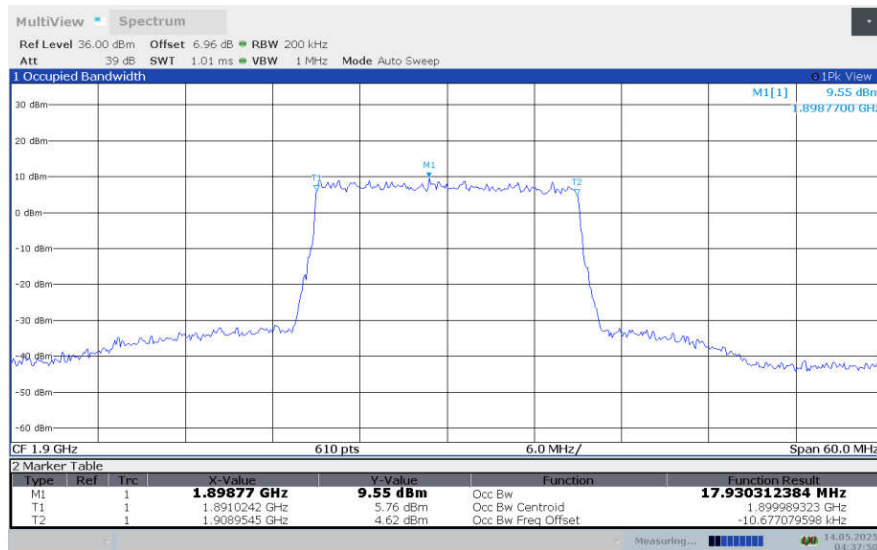

**LTE band 2 , 20MHz Bandwidth,LOW,256QAM (99% BW)**

**LTE band 2 , 20MHz Bandwidth,MID,256QAM (99% BW)**

**LTE band 2 , 20MHz Bandwidth,HIGH,256QAM (99% BW)**

**LTE band 4,1.4MHz(99%)**

Frequency (MHz)	Occupied Bandwidth (99%)(MHz)			
	QPSK	16QAM	64QAM	256QAM
1710.7	1.091	1.095	1.092	1.089
1732.5	1.098	1.098	1.096	1.090
1754.3	1.090	1.094	1.094	1.091

**LTE band 4 , 1.4MHz Bandwidth,LOW,QPSK (99% BW)**

**LTE band 4 , 1.4MHz Bandwidth,LOW,16QAM (99% BW)**

**LTE band 4 , 1.4MHz Bandwidth,LOW,64QAM (99% BW)**

**LTE band 4 , 1.4MHz Bandwidth,MID,QPSK (99% BW)**

**LTE band 4 , 1.4MHz Bandwidth,MID,16QAM (99% BW)**

**LTE band 4 , 1.4MHz Bandwidth,MID,64QAM (99% BW)**

**LTE band 4 , 1.4MHz Bandwidth,HIGH,QPSK (99% BW)**

**LTE band 4 , 1.4MHz Bandwidth,HIGH,16QAM (99% BW)**