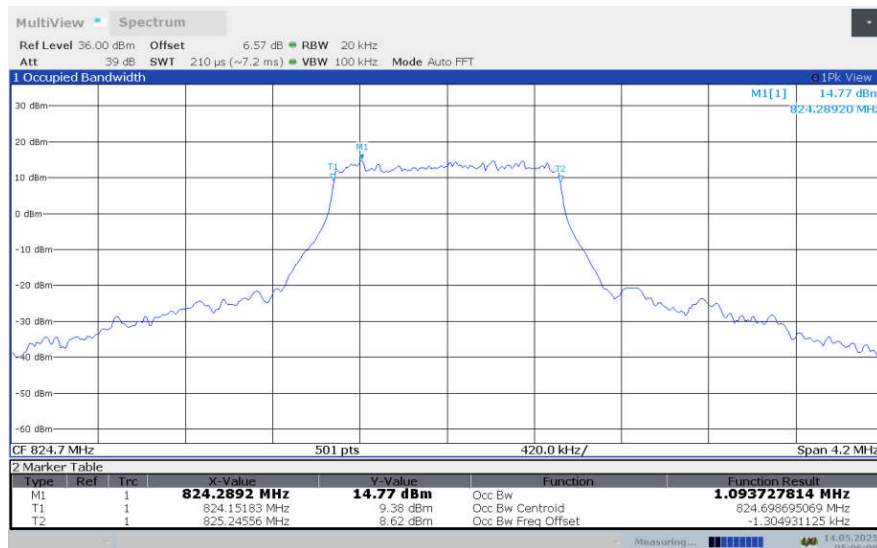

**LTE band 4 , 20MHz Bandwidth,MID,64QAM (99% BW)**

**LTE band 4 , 20MHz Bandwidth,HIGH,QPSK (99% BW)**

**LTE band 4 , 20MHz Bandwidth,HIGH,16QAM (99% BW)**

**LTE band 4 , 20MHz Bandwidth,HIGH,64QAM (99% BW)**

**LTE band 4 , 20MHz Bandwidth,LOW,256QAM (99% BW)**

**LTE band 4 , 20MHz Bandwidth,MID,256QAM (99% BW)**

**LTE band 4 , 20MHz Bandwidth,HIGH,256QAM (99% BW)**

**LTE band 5,1.4MHz(99%)**

Frequency (MHz)	Occupied Bandwidth (99%)(MHz)			
	QPSK	16QAM	64QAM	256QAM
824.7	1.096	1.094	1.098	1.094
836.5	1.095	1.112	1.090	1.092
848.3	1.097	1.093	1.092	1.087

**LTE band 5 , 1.4MHz Bandwidth,LOW,QPSK (99% BW)**

**LTE band 5 , 1.4MHz Bandwidth,LOW,16QAM (99% BW)**

**LTE band 5 , 1.4MHz Bandwidth,LOW,64QAM (99% BW)**

**LTE band 5 , 1.4MHz Bandwidth,MID,QPSK (99% BW)**

**LTE band 5 , 1.4MHz Bandwidth,MID,16QAM (99% BW)**