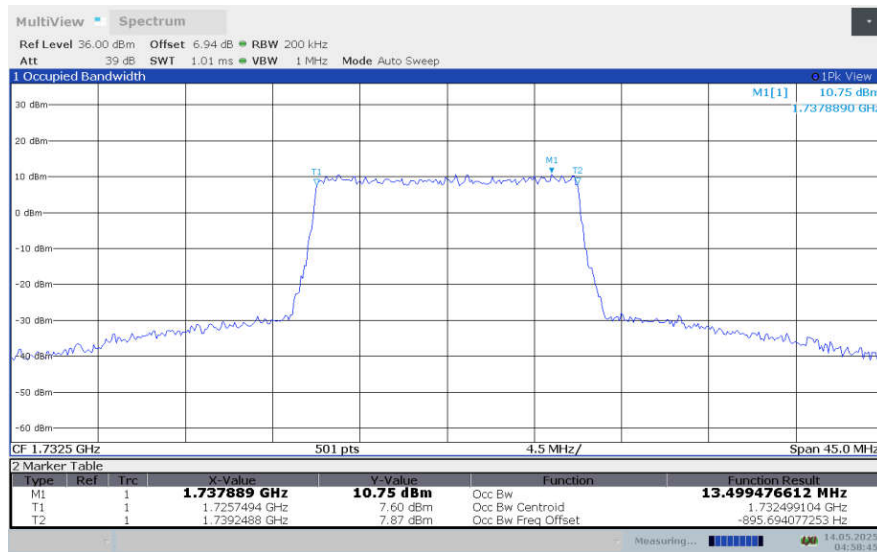

**LTE band 4 , 15MHz Bandwidth,LOW,QPSK (99% BW)**

**LTE band 4 , 15MHz Bandwidth,LOW,16QAM (99% BW)**

**LTE band 4 , 15MHz Bandwidth,LOW,64QAM (99% BW)**

**LTE band 4 , 15MHz Bandwidth,MID,QPSK (99% BW)**

**LTE band 4 , 15MHz Bandwidth,MID,16QAM (99% BW)**

**LTE band 4 , 15MHz Bandwidth,MID,64QAM (99% BW)**

**LTE band 4 , 15MHz Bandwidth,HIGH,QPSK (99% BW)**

**LTE band 4 , 15MHz Bandwidth,HIGH,16QAM (99% BW)**

**LTE band 4 , 15MHz Bandwidth,HIGH,64QAM (99% BW)**

**LTE band 4 , 15MHz Bandwidth,LOW,256QAM (99% BW)**

**LTE band 4 , 15MHz Bandwidth,MID,256QAM (99% BW)**

**LTE band 4 , 15MHz Bandwidth,HIGH,256QAM (99% BW)**