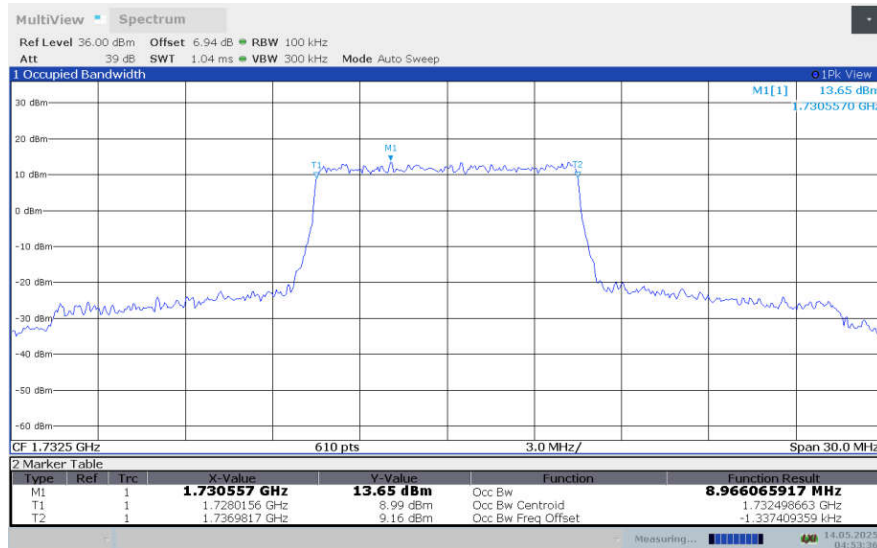

**LTE band 4 , 5MHz Bandwidth,LOW,256QAM (99% BW)**

**LTE band 4 , 5MHz Bandwidth,MID,256QAM (99% BW)**

**LTE band 4 , 5MHz Bandwidth,HIGH,256QAM (99% BW)**

**LTE band 4,10MHz(99%)**

Frequency (MHz)	Occupied Bandwidth (99%)(MHz)			
	QPSK	16QAM	64QAM	256QAM
1715	8.972	8.994	8.997	8.969
1732.5	8.966	8.978	8.992	8.976
1750	8.994	8.998	8.981	8.977

**LTE band 4 , 10MHz Bandwidth,LOW,QPSK (99% BW)**

**LTE band 4 , 10MHz Bandwidth,LOW,16QAM (99% BW)**

**LTE band 4 , 10MHz Bandwidth,LOW,64QAM (99% BW)**

**LTE band 4 , 10MHz Bandwidth,MID,QPSK (99% BW)**

**LTE band 4 , 10MHz Bandwidth,MID,16QAM (99% BW)**

**LTE band 4 , 10MHz Bandwidth,MID,64QAM (99% BW)**

**LTE band 4 , 10MHz Bandwidth,HIGH,QPSK (99% BW)**

**LTE band 4 , 10MHz Bandwidth,HIGH,16QAM (99% BW)**

**LTE band 4 , 10MHz Bandwidth,HIGH,64QAM (99% BW)**

**LTE band 4 , 10MHz Bandwidth,LOW,256QAM (99% BW)**

**LTE band 4 , 10MHz Bandwidth,MID,256QAM (99% BW)**

**LTE band 4 , 10MHz Bandwidth,HIGH,256QAM (99% BW)**