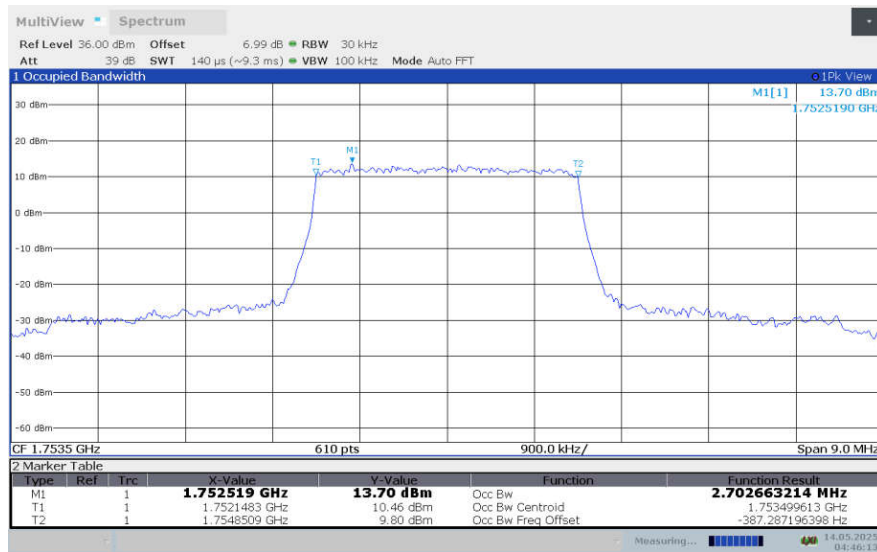

**LTE band 4,3MHz(99%)**

Frequency (MHz)	Occupied Bandwidth (99%)(MHz)			
	QPSK	16QAM	64QAM	256QAM
1711.5	2.704	2.697	2.695	2.696
1732.5	2.696	2.698	2.690	2.702
1753.5	2.703	2.695	2.701	2.716

**LTE band 4 , 3MHz Bandwidth,LOW,QPSK (99% BW)**

**LTE band 4 , 3MHz Bandwidth,LOW,16QAM (99% BW)**

**LTE band 4 , 3MHz Bandwidth,LOW,64QAM (99% BW)**

**LTE band 4 , 3MHz Bandwidth,MID,QPSK (99% BW)**

**LTE band 4 , 3MHz Bandwidth,MID,16QAM (99% BW)**

**LTE band 4 , 3MHz Bandwidth,MID,64QAM (99% BW)**

**LTE band 4 , 3MHz Bandwidth,HIGH,QPSK (99% BW)**

**LTE band 4 , 3MHz Bandwidth,HIGH,16QAM (99% BW)**

**LTE band 4 , 3MHz Bandwidth,HIGH,64QAM (99% BW)**

**LTE band 4 , 3MHz Bandwidth,LOW,256QAM (99% BW)**

**LTE band 4 , 3MHz Bandwidth,MID,256QAM (99% BW)**

**LTE band 4 , 3MHz Bandwidth,HIGH,256QAM (99% BW)**

**LTE band 4,5MHz(99%)**

Frequency (MHz)	Occupied Bandwidth (99%)(MHz)			
	QPSK	16QAM	64QAM	256QAM
1712.5	4.494	4.505	4.495	4.497
1732.5	4.500	4.498	4.497	4.497
1752.5	4.502	4.501	4.499	4.498