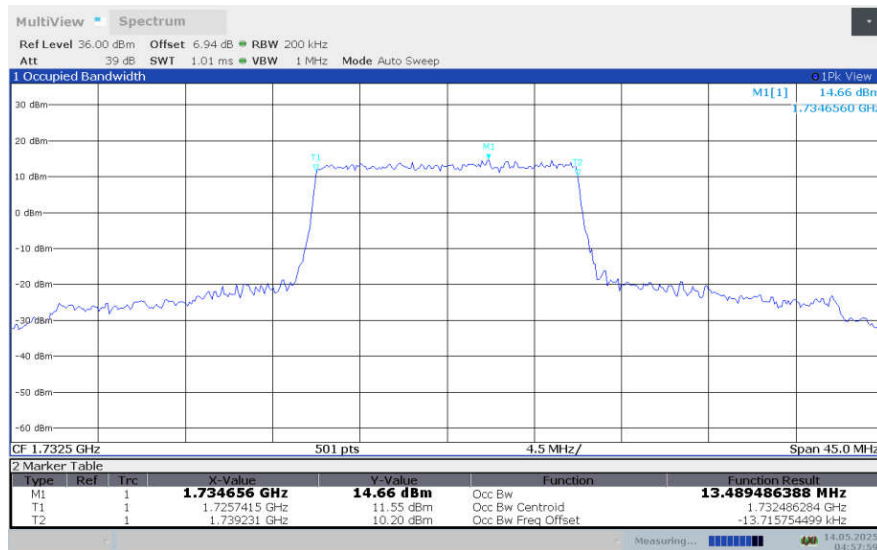

**LTE band 4,15MHz(99%)**

Frequency (MHz)	Occupied Bandwidth (99%)(MHz)			
	QPSK	16QAM	64QAM	256QAM
1717.5	13.497	13.499	13.506	13.485
1732.5	13.489	13.521	13.535	13.499
1747.5	13.517	13.517	13.483	13.511

**LTE band 4 , 15MHz Bandwidth,LOW,QPSK (99% BW)**

**LTE band 4 , 15MHz Bandwidth,LOW,16QAM (99% BW)**

**LTE band 4 , 15MHz Bandwidth,LOW,64QAM (99% BW)**

**LTE band 4 , 15MHz Bandwidth,MID,QPSK (99% BW)**

**LTE band 4 , 15MHz Bandwidth,MID,16QAM (99% BW)**

**LTE band 4 , 15MHz Bandwidth,MID,64QAM (99% BW)**

**LTE band 4 , 15MHz Bandwidth,HIGH,QPSK (99% BW)**

**LTE band 4 , 15MHz Bandwidth,HIGH,16QAM (99% BW)**

**LTE band 4 , 15MHz Bandwidth,HIGH,64QAM (99% BW)**

**LTE band 4 , 15MHz Bandwidth,LOW,256QAM (99% BW)**

**LTE band 4 , 15MHz Bandwidth,MID,256QAM (99% BW)**

**LTE band 4 , 15MHz Bandwidth,HIGH,256QAM (99% BW)**