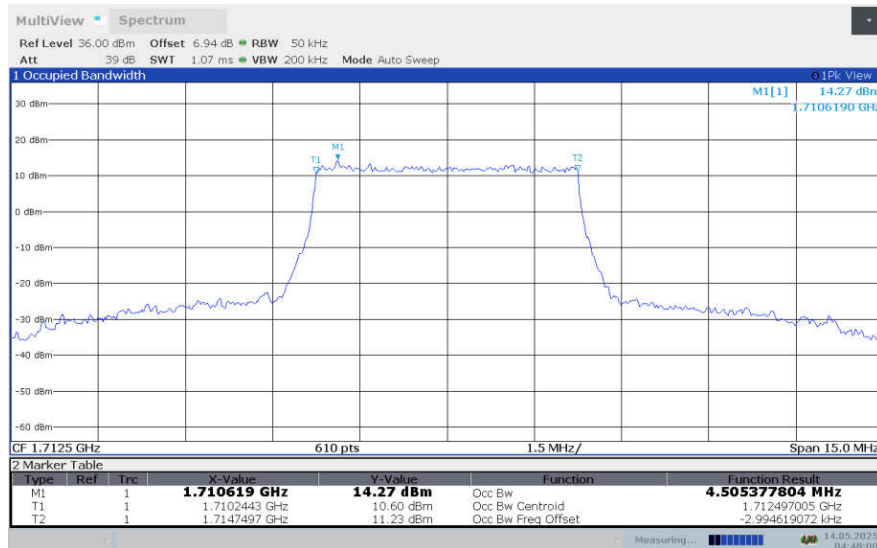

**LTE band 4 , 3MHz Bandwidth,HIGH,QPSK (99% BW)**

**LTE band 4 , 3MHz Bandwidth,HIGH,16QAM (99% BW)**

**LTE band 4 , 3MHz Bandwidth,HIGH,64QAM (99% BW)**

**LTE band 4 , 3MHz Bandwidth,LOW,256QAM (99% BW)**

**LTE band 4 , 3MHz Bandwidth,MID,256QAM (99% BW)**

**LTE band 4 , 3MHz Bandwidth,HIGH,256QAM (99% BW)**

**LTE band 4,5MHz(99%)**

Frequency (MHz)	Occupied Bandwidth (99%)(MHz)			
	QPSK	16QAM	64QAM	256QAM
1712.5	4.494	4.505	4.495	4.497
1732.5	4.500	4.498	4.497	4.497
1752.5	4.502	4.501	4.499	4.498

**LTE band 4 , 5MHz Bandwidth,LOW,QPSK (99% BW)**

**LTE band 4 , 5MHz Bandwidth,LOW,16QAM (99% BW)**

**LTE band 4 , 5MHz Bandwidth,LOW,64QAM (99% BW)**

**LTE band 4 , 5MHz Bandwidth,MID,QPSK (99% BW)**

**LTE band 4 , 5MHz Bandwidth,MID,16QAM (99% BW)**

**LTE band 4 , 5MHz Bandwidth,MID,64QAM (99% BW)**

**LTE band 4 , 5MHz Bandwidth,HIGH,QPSK (99% BW)**

**LTE band 4 , 5MHz Bandwidth,HIGH,16QAM (99% BW)**

**LTE band 4 , 5MHz Bandwidth,HIGH,64QAM (99% BW)**