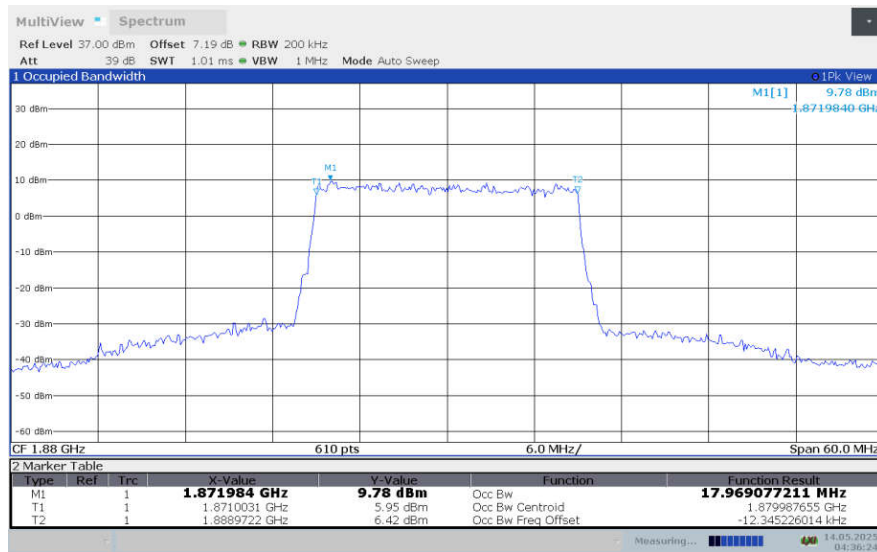

**LTE band 2 , 20MHz Bandwidth,LOW,256QAM (99% BW)**

**LTE band 2 , 20MHz Bandwidth,MID,256QAM (99% BW)**

**LTE band 2 , 20MHz Bandwidth,HIGH,256QAM (99% BW)**

**LTE band 4,1.4MHz(99%)**

Frequency (MHz)	Occupied Bandwidth (99%)(MHz)			
	QPSK	16QAM	64QAM	256QAM
1710.7	1.091	1.095	1.092	1.089
1732.5	1.098	1.098	1.096	1.090
1754.3	1.090	1.094	1.094	1.091

**LTE band 4 , 1.4MHz Bandwidth,LOW,QPSK (99% BW)**

**LTE band 4 , 1.4MHz Bandwidth,LOW,16QAM (99% BW)**

**LTE band 4 , 1.4MHz Bandwidth,LOW,64QAM (99% BW)**

**LTE band 4 , 1.4MHz Bandwidth,MID,QPSK (99% BW)**

**LTE band 4 , 1.4MHz Bandwidth,MID,16QAM (99% BW)**

**LTE band 4 , 1.4MHz Bandwidth,MID,64QAM (99% BW)**

**LTE band 4 , 1.4MHz Bandwidth,HIGH,QPSK (99% BW)**

**LTE band 4 , 1.4MHz Bandwidth,HIGH,16QAM (99% BW)**