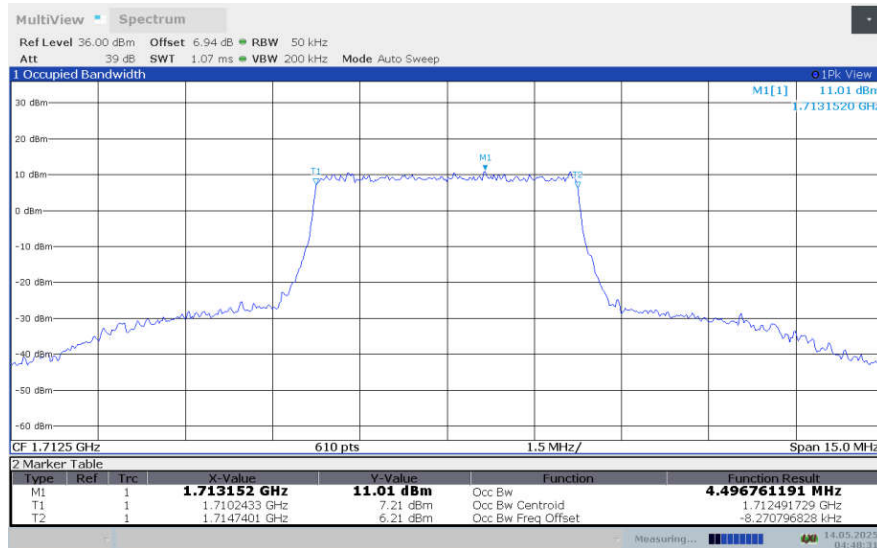

**LTE band 4 , 5MHz Bandwidth,LOW,QPSK (99% BW)**

**LTE band 4 , 5MHz Bandwidth,LOW,16QAM (99% BW)**

**LTE band 4 , 5MHz Bandwidth,LOW,64QAM (99% BW)**

**LTE band 4 , 5MHz Bandwidth,MID,QPSK (99% BW)**

**LTE band 4 , 5MHz Bandwidth,MID,16QAM (99% BW)**

**LTE band 4 , 5MHz Bandwidth,MID,64QAM (99% BW)**

**LTE band 4 , 5MHz Bandwidth,HIGH,QPSK (99% BW)**

**LTE band 4 , 5MHz Bandwidth,HIGH,16QAM (99% BW)**

**LTE band 4 , 5MHz Bandwidth,HIGH,64QAM (99% BW)**

**LTE band 4 , 5MHz Bandwidth,LOW,256QAM (99% BW)**

**LTE band 4 , 5MHz Bandwidth,MID,256QAM (99% BW)**

**LTE band 4 , 5MHz Bandwidth,HIGH,256QAM (99% BW)**

**LTE band 4,10MHz(99%)**

Frequency (MHz)	Occupied Bandwidth (99%)(MHz)			
	QPSK	16QAM	64QAM	256QAM
1715	8.972	8.994	8.997	8.969
1732.5	8.966	8.978	8.992	8.976
1750	8.994	8.998	8.981	8.977