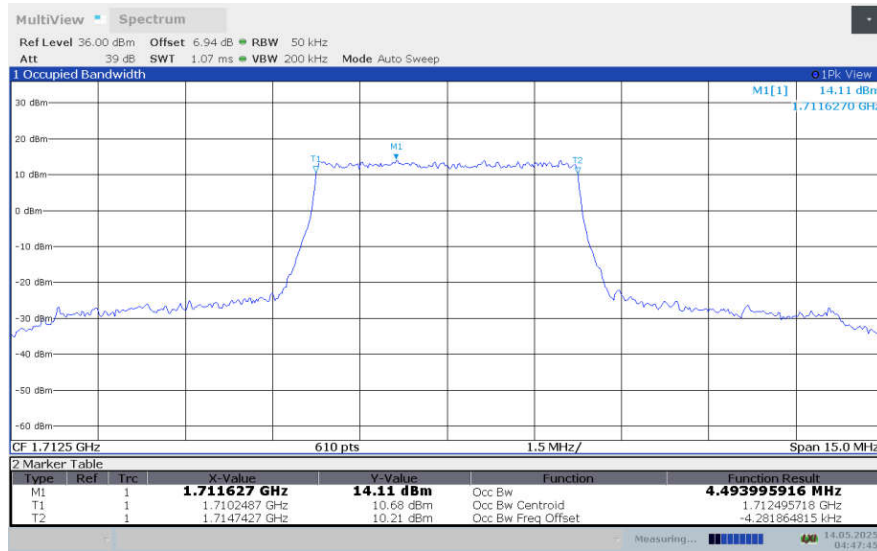

**LTE band 4 , 3MHz Bandwidth,HIGH,QPSK (99% BW)**

**LTE band 4 , 3MHz Bandwidth,HIGH,16QAM (99% BW)**

**LTE band 4 , 3MHz Bandwidth,HIGH,64QAM (99% BW)**

**LTE band 4 , 3MHz Bandwidth,LOW,256QAM (99% BW)**

**LTE band 4 , 3MHz Bandwidth,MID,256QAM (99% BW)**

**LTE band 4 , 3MHz Bandwidth,HIGH,256QAM (99% BW)**

**LTE band 4,5MHz(99%)**

Frequency (MHz)	Occupied Bandwidth (99%)(MHz)			
	QPSK	16QAM	64QAM	256QAM
1712.5	4.494	4.505	4.495	4.497
1732.5	4.500	4.498	4.497	4.497
1752.5	4.502	4.501	4.499	4.498

**LTE band 4 , 5MHz Bandwidth,LOW,QPSK (99% BW)**

**LTE band 4 , 5MHz Bandwidth,LOW,16QAM (99% BW)**

**LTE band 4 , 5MHz Bandwidth,LOW,64QAM (99% BW)**

**LTE band 4 , 5MHz Bandwidth,MID,QPSK (99% BW)**

**LTE band 4 , 5MHz Bandwidth,MID,16QAM (99% BW)**

**LTE band 4 , 5MHz Bandwidth,MID,64QAM (99% BW)**

**LTE band 4 , 5MHz Bandwidth,HIGH,QPSK (99% BW)**

**LTE band 4 , 5MHz Bandwidth,HIGH,16QAM (99% BW)**

**LTE band 4 , 5MHz Bandwidth,HIGH,64QAM (99% BW)**