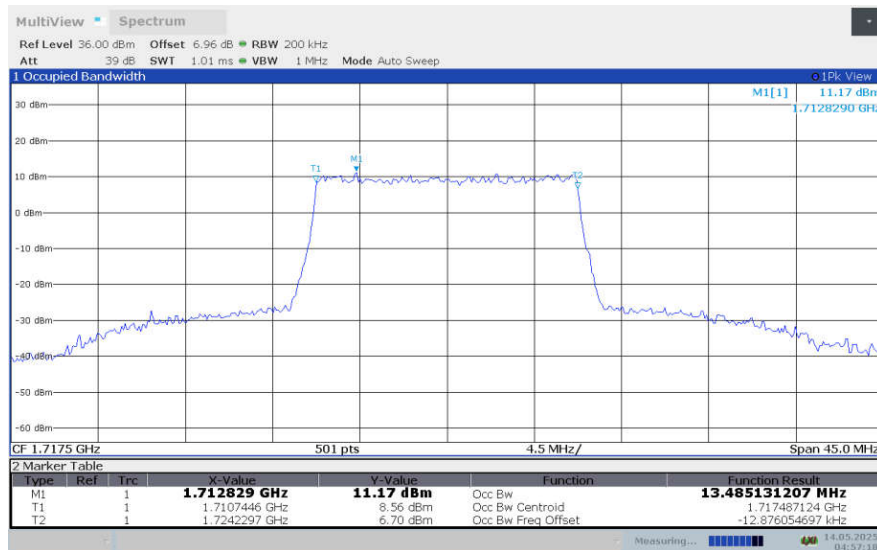

**LTE band 4 , 15MHz Bandwidth,LOW,QPSK (99% BW)**

**LTE band 4 , 15MHz Bandwidth,LOW,16QAM (99% BW)**

**LTE band 4 , 15MHz Bandwidth,LOW,64QAM (99% BW)**

**LTE band 4 , 15MHz Bandwidth,MID,QPSK (99% BW)**

**LTE band 4 , 15MHz Bandwidth,MID,16QAM (99% BW)**

**LTE band 4 , 15MHz Bandwidth,MID,64QAM (99% BW)**

**LTE band 4 , 15MHz Bandwidth,HIGH,QPSK (99% BW)**

**LTE band 4 , 15MHz Bandwidth,HIGH,16QAM (99% BW)**

**LTE band 4 , 15MHz Bandwidth,HIGH,64QAM (99% BW)**

**LTE band 4 , 15MHz Bandwidth,LOW,256QAM (99% BW)**

**LTE band 4 , 15MHz Bandwidth,MID,256QAM (99% BW)**

**LTE band 4 , 15MHz Bandwidth,HIGH,256QAM (99% BW)**