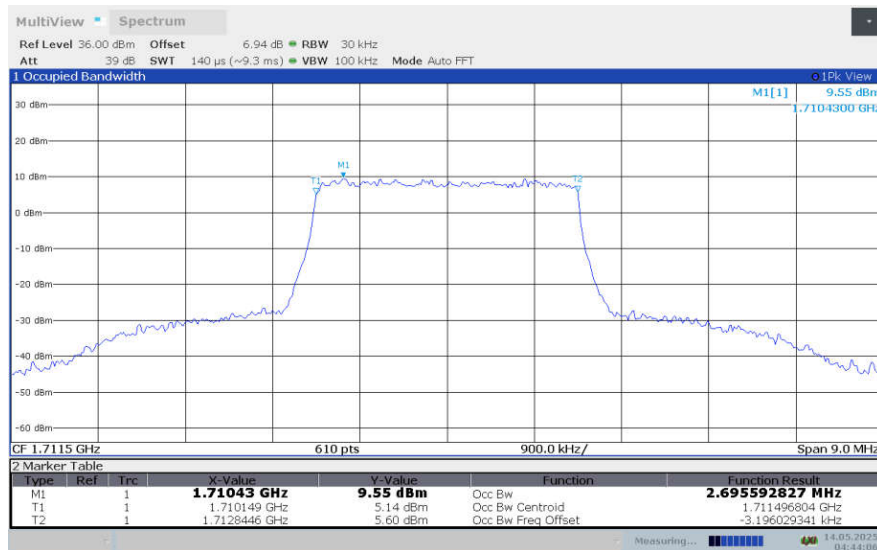

**LTE band 4 , 3MHz Bandwidth,LOW,16QAM (99% BW)**

**LTE band 4 , 3MHz Bandwidth,LOW,64QAM (99% BW)**

**LTE band 4 , 3MHz Bandwidth,MID,QPSK (99% BW)**

**LTE band 4 , 3MHz Bandwidth,MID,16QAM (99% BW)**

**LTE band 4 , 3MHz Bandwidth,MID,64QAM (99% BW)**

**LTE band 4 , 3MHz Bandwidth,HIGH,QPSK (99% BW)**

**LTE band 4 , 3MHz Bandwidth,HIGH,16QAM (99% BW)**

**LTE band 4 , 3MHz Bandwidth,HIGH,64QAM (99% BW)**

**LTE band 4 , 3MHz Bandwidth,LOW,256QAM (99% BW)**

**LTE band 4 , 3MHz Bandwidth,MID,256QAM (99% BW)**

**LTE band 4 , 3MHz Bandwidth,HIGH,256QAM (99% BW)**

**LTE band 4,5MHz(99%)**

Frequency (MHz)	Occupied Bandwidth (99%)(MHz)			
	QPSK	16QAM	64QAM	256QAM
1712.5	4.494	4.505	4.495	4.497
1732.5	4.500	4.498	4.497	4.497
1752.5	4.502	4.501	4.499	4.498

**LTE band 4 , 5MHz Bandwidth,LOW,QPSK (99% BW)**

**LTE band 4 , 5MHz Bandwidth,LOW,16QAM (99% BW)**

**LTE band 4 , 5MHz Bandwidth,LOW,64QAM (99% BW)**

**LTE band 4 , 5MHz Bandwidth,MID,QPSK (99% BW)**

**LTE band 4 , 5MHz Bandwidth,MID,16QAM (99% BW)**