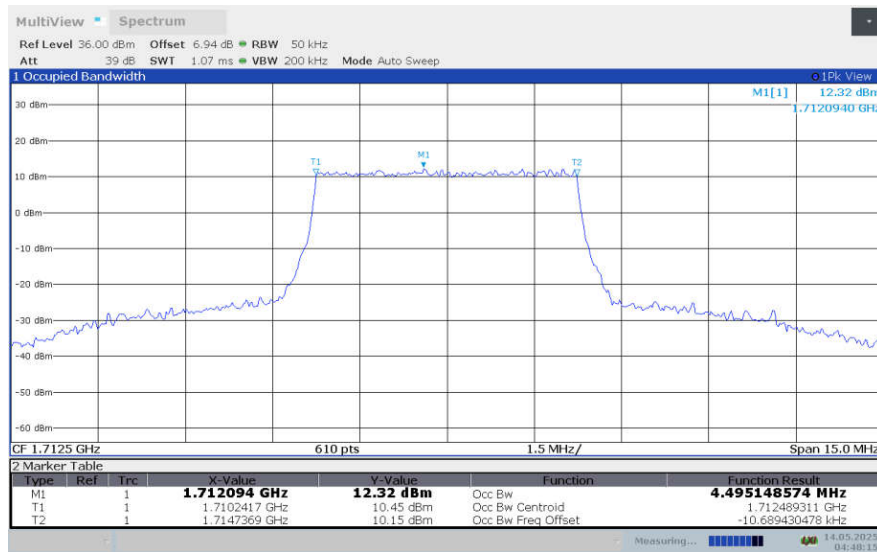

**LTE band 4 , 3MHz Bandwidth,HIGH,QPSK (99% BW)**

**LTE band 4 , 3MHz Bandwidth,HIGH,16QAM (99% BW)**

**LTE band 4 , 3MHz Bandwidth,HIGH,64QAM (99% BW)**

**LTE band 4 , 3MHz Bandwidth,LOW,256QAM (99% BW)**

**LTE band 4 , 3MHz Bandwidth,MID,256QAM (99% BW)**

**LTE band 4 , 3MHz Bandwidth,HIGH,256QAM (99% BW)**

**LTE band 4,5MHz(99%)**

Frequency (MHz)	Occupied Bandwidth (99%)(MHz)			
	QPSK	16QAM	64QAM	256QAM
1712.5	4.494	4.505	4.495	4.497
1732.5	4.500	4.498	4.497	4.497
1752.5	4.502	4.501	4.499	4.498

**LTE band 4 , 5MHz Bandwidth,LOW,QPSK (99% BW)**

**LTE band 4 , 5MHz Bandwidth,LOW,16QAM (99% BW)**

**LTE band 4 , 5MHz Bandwidth,LOW,64QAM (99% BW)**

**LTE band 4 , 5MHz Bandwidth,MID,QPSK (99% BW)**

**LTE band 4 , 5MHz Bandwidth,MID,16QAM (99% BW)**

**LTE band 4 , 5MHz Bandwidth,MID,64QAM (99% BW)**

**LTE band 4 , 5MHz Bandwidth,HIGH,QPSK (99% BW)**

**LTE band 4 , 5MHz Bandwidth,HIGH,16QAM (99% BW)**

**LTE band 4 , 5MHz Bandwidth,HIGH,64QAM (99% BW)**