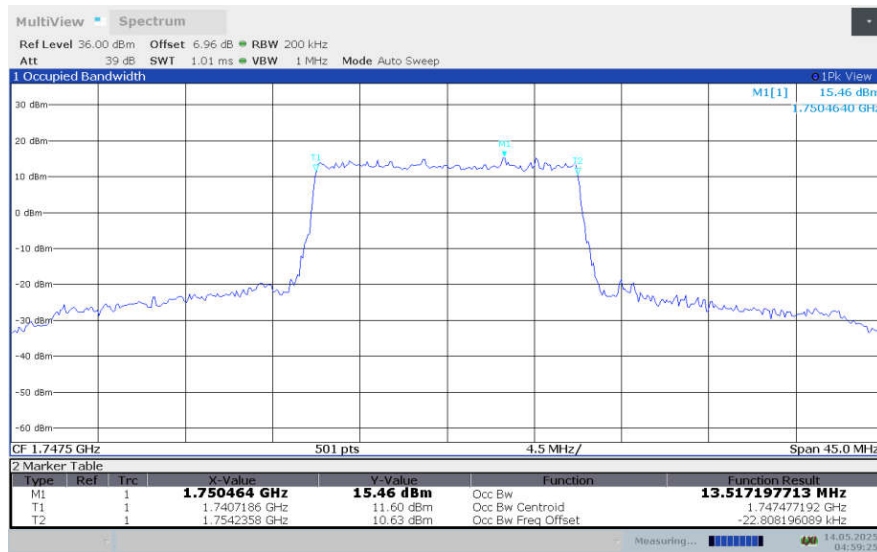

**LTE band 4,15MHz(99%)**

Frequency (MHz)	Occupied Bandwidth (99%)(MHz)			
	QPSK	16QAM	64QAM	256QAM
1717.5	13.497	13.499	13.506	13.485
1732.5	13.489	13.521	13.535	13.499
1747.5	13.517	13.517	13.483	13.511

**LTE band 4 , 15MHz Bandwidth,LOW,QPSK (99% BW)**

**LTE band 4 , 15MHz Bandwidth,LOW,16QAM (99% BW)**

**LTE band 4 , 15MHz Bandwidth,LOW,64QAM (99% BW)**

**LTE band 4 , 15MHz Bandwidth,MID,QPSK (99% BW)**

**LTE band 4 , 15MHz Bandwidth,MID,16QAM (99% BW)**

**LTE band 4 , 15MHz Bandwidth,MID,64QAM (99% BW)**

**LTE band 4 , 15MHz Bandwidth,HIGH,QPSK (99% BW)**

**LTE band 4 , 15MHz Bandwidth,HIGH,16QAM (99% BW)**

**LTE band 4 , 15MHz Bandwidth,HIGH,64QAM (99% BW)**

**LTE band 4 , 15MHz Bandwidth,LOW,256QAM (99% BW)**

**LTE band 4 , 15MHz Bandwidth,MID,256QAM (99% BW)**

**LTE band 4 , 15MHz Bandwidth,HIGH,256QAM (99% BW)**