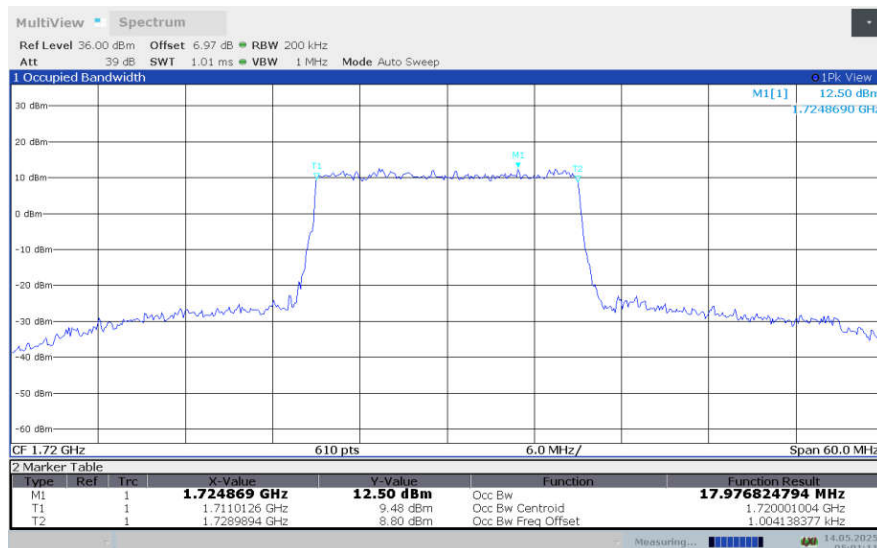

LTE band 4 , 20MHz Bandwidth,LOW,16QAM (99% BW)

LTE band 4 , 20MHz Bandwidth,LOW,64QAM (99% BW)