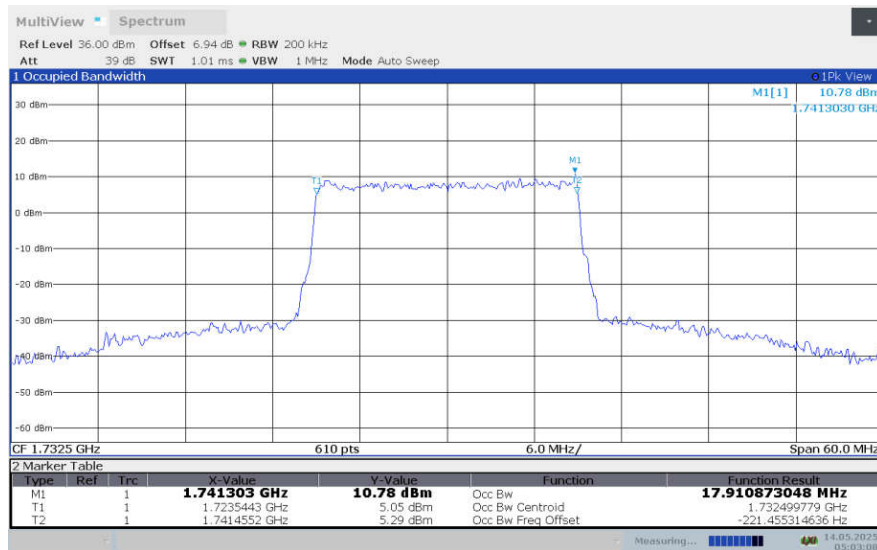

**LTE band 4 , 20MHz Bandwidth,LOW,16QAM (99% BW)**

**LTE band 4 , 20MHz Bandwidth,LOW,64QAM (99% BW)**

**LTE band 4 , 20MHz Bandwidth,MID,QPSK (99% BW)**

**LTE band 4 , 20MHz Bandwidth,MID,16QAM (99% BW)**

**LTE band 4 , 20MHz Bandwidth,MID,64QAM (99% BW)**

**LTE band 4 , 20MHz Bandwidth,HIGH,QPSK (99% BW)**

**LTE band 4 , 20MHz Bandwidth,HIGH,16QAM (99% BW)**

**LTE band 4 , 20MHz Bandwidth,HIGH,64QAM (99% BW)**

**LTE band 4 , 20MHz Bandwidth,LOW,256QAM (99% BW)**

**LTE band 4 , 20MHz Bandwidth,MID,256QAM (99% BW)**

**LTE band 4 , 20MHz Bandwidth,HIGH,256QAM (99% BW)**

**LTE band 5,1.4MHz(99%)**

Frequency (MHz)	Occupied Bandwidth (99%)(MHz)			
	QPSK	16QAM	64QAM	256QAM
824.7	1.096	1.094	1.098	1.094
836.5	1.095	1.112	1.090	1.092
848.3	1.097	1.093	1.092	1.087