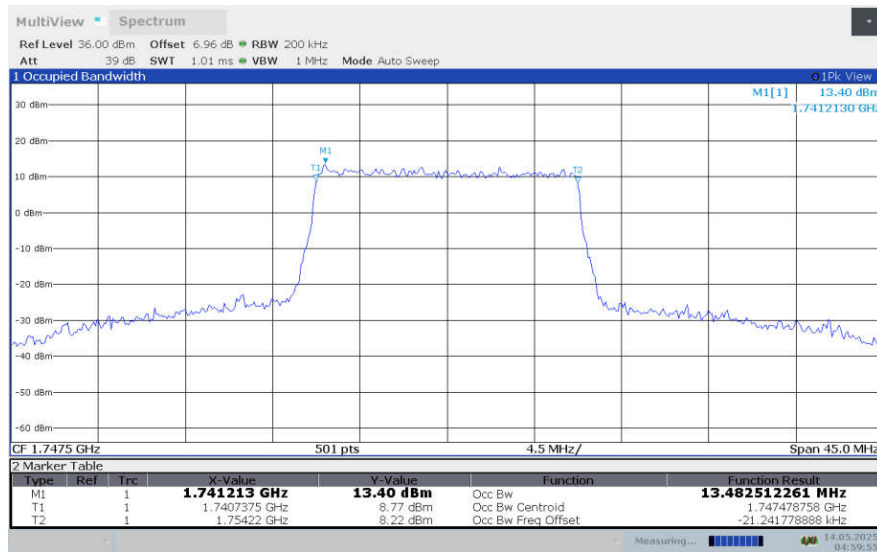

**LTE band 4 , 15MHz Bandwidth,LOW,QPSK (99% BW)**

**LTE band 4 , 15MHz Bandwidth,LOW,16QAM (99% BW)**

**LTE band 4 , 15MHz Bandwidth,LOW,64QAM (99% BW)**

**LTE band 4 , 15MHz Bandwidth,MID,QPSK (99% BW)**

**LTE band 4 , 15MHz Bandwidth,MID,16QAM (99% BW)**

**LTE band 4 , 15MHz Bandwidth,MID,64QAM (99% BW)**

**LTE band 4 , 15MHz Bandwidth,HIGH,QPSK (99% BW)**

**LTE band 4 , 15MHz Bandwidth,HIGH,16QAM (99% BW)**

**LTE band 4 , 15MHz Bandwidth,HIGH,64QAM (99% BW)**

**LTE band 4 , 15MHz Bandwidth,LOW,256QAM (99% BW)**

**LTE band 4 , 15MHz Bandwidth,MID,256QAM (99% BW)**

**LTE band 4 , 15MHz Bandwidth,HIGH,256QAM (99% BW)**

**LTE band 4,20MHz(99%)**

Frequency (MHz)	Occupied Bandwidth (99%)(MHz)			
	QPSK	16QAM	64QAM	256QAM
1720	18.018	17.977	17.995	17.972
1732.5	17.978	17.896	17.983	17.911
1745	17.911	17.956	17.934	17.946

**LTE band 4 , 20MHz Bandwidth,LOW,QPSK (99% BW)**