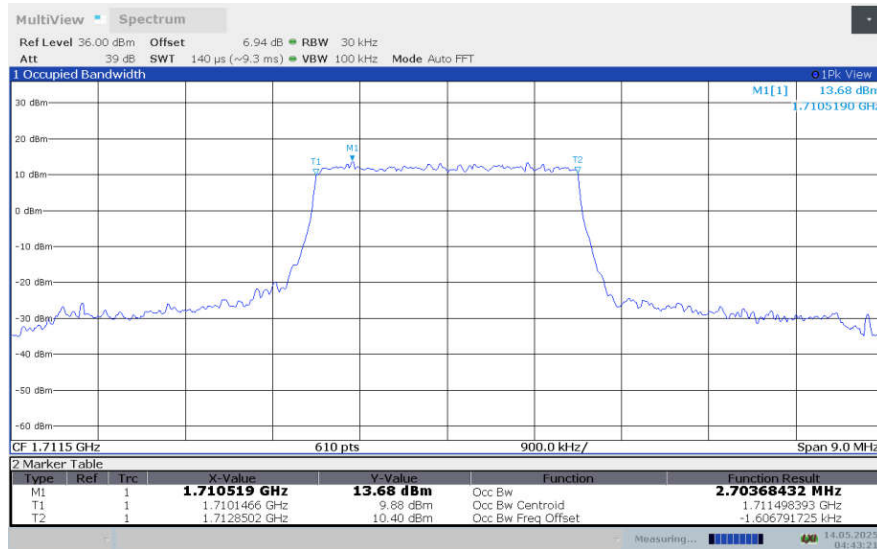

**LTE band 4 , 1.4MHz Bandwidth,MID,16QAM (99% BW)**

**LTE band 4 , 1.4MHz Bandwidth,MID,64QAM (99% BW)**

**LTE band 4 , 1.4MHz Bandwidth,HIGH,QPSK (99% BW)**

**LTE band 4 , 1.4MHz Bandwidth,HIGH,16QAM (99% BW)**

**LTE band 4 , 1.4MHz Bandwidth,HIGH,64QAM (99% BW)**

**LTE band 4 , 1.4MHz Bandwidth,LOW,256QAM (99% BW)**

**LTE band 4 , 1.4MHz Bandwidth,MID,256QAM (99% BW)**

**LTE band 4 , 1.4MHz Bandwidth,HIGH,256QAM (99% BW)**

**LTE band 4,3MHz(99%)**

Frequency (MHz)	Occupied Bandwidth (99%)(MHz)			
	QPSK	16QAM	64QAM	256QAM
1711.5	2.704	2.697	2.695	2.696
1732.5	2.696	2.698	2.690	2.702
1753.5	2.703	2.695	2.701	2.716

**LTE band 4 , 3MHz Bandwidth,LOW,QPSK (99% BW)**

**LTE band 4 , 3MHz Bandwidth,LOW,16QAM (99% BW)**

**LTE band 4 , 3MHz Bandwidth,LOW,64QAM (99% BW)**

**LTE band 4 , 3MHz Bandwidth,MID,QPSK (99% BW)**

**LTE band 4 , 3MHz Bandwidth,MID,16QAM (99% BW)**

**LTE band 4 , 3MHz Bandwidth,MID,64QAM (99% BW)**