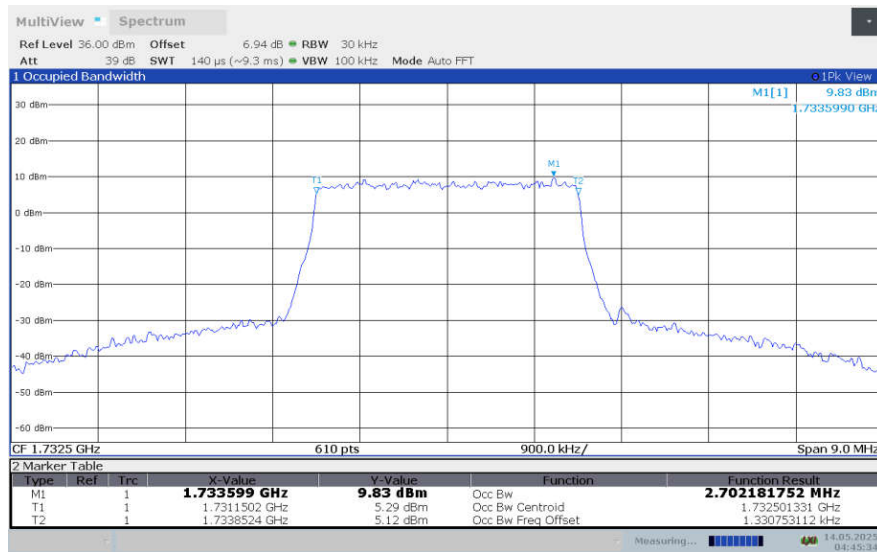

**LTE band 4 , 3MHz Bandwidth,LOW,16QAM (99% BW)**

**LTE band 4 , 3MHz Bandwidth,LOW,64QAM (99% BW)**

**LTE band 4 , 3MHz Bandwidth,MID,QPSK (99% BW)**

**LTE band 4 , 3MHz Bandwidth,MID,16QAM (99% BW)**

**LTE band 4 , 3MHz Bandwidth,MID,64QAM (99% BW)**

**LTE band 4 , 3MHz Bandwidth,HIGH,QPSK (99% BW)**

**LTE band 4 , 3MHz Bandwidth,HIGH,16QAM (99% BW)**

**LTE band 4 , 3MHz Bandwidth,HIGH,64QAM (99% BW)**

**LTE band 4 , 3MHz Bandwidth,LOW,256QAM (99% BW)**

**LTE band 4 , 3MHz Bandwidth,MID,256QAM (99% BW)**

**LTE band 4 , 3MHz Bandwidth,HIGH,256QAM (99% BW)**

**LTE band 4,5MHz(99%)**

Frequency (MHz)	Occupied Bandwidth (99%)(MHz)			
	QPSK	16QAM	64QAM	256QAM
1712.5	4.494	4.505	4.495	4.497
1732.5	4.500	4.498	4.497	4.497
1752.5	4.502	4.501	4.499	4.498

**LTE band 4 , 5MHz Bandwidth,LOW,QPSK (99% BW)**

**LTE band 4 , 5MHz Bandwidth,LOW,16QAM (99% BW)**

**LTE band 4 , 5MHz Bandwidth,LOW,64QAM (99% BW)**

**LTE band 4 , 5MHz Bandwidth,MID,QPSK (99% BW)**

**LTE band 4 , 5MHz Bandwidth,MID,16QAM (99% BW)**