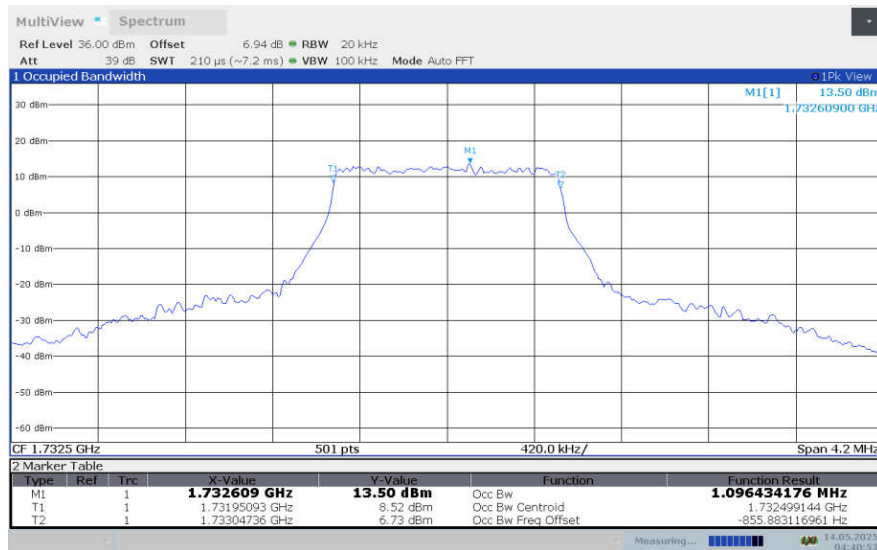

**LTE band 2 , 20MHz Bandwidth,LOW,256QAM (99% BW)**

**LTE band 2 , 20MHz Bandwidth,MID,256QAM (99% BW)**

**LTE band 2 , 20MHz Bandwidth,HIGH,256QAM (99% BW)**

**LTE band 4,1.4MHz(99%)**

Frequency (MHz)	Occupied Bandwidth (99%)(MHz)			
	QPSK	16QAM	64QAM	256QAM
1710.7	1.091	1.095	1.092	1.089
1732.5	1.098	1.098	1.096	1.090
1754.3	1.090	1.094	1.094	1.091

**LTE band 4 , 1.4MHz Bandwidth,LOW,QPSK (99% BW)**

**LTE band 4 , 1.4MHz Bandwidth,LOW,16QAM (99% BW)**

**LTE band 4 , 1.4MHz Bandwidth,LOW,64QAM (99% BW)**

**LTE band 4 , 1.4MHz Bandwidth,MID,QPSK (99% BW)**

**LTE band 4 , 1.4MHz Bandwidth,MID,16QAM (99% BW)**

**LTE band 4 , 1.4MHz Bandwidth,MID,64QAM (99% BW)**

**LTE band 4 , 1.4MHz Bandwidth,HIGH,QPSK (99% BW)**

**LTE band 4 , 1.4MHz Bandwidth,HIGH,16QAM (99% BW)**

**LTE band 4 , 1.4MHz Bandwidth,HIGH,64QAM (99% BW)**

**LTE band 4 , 1.4MHz Bandwidth,LOW,256QAM (99% BW)**

**LTE band 4 , 1.4MHz Bandwidth,MID,256QAM (99% BW)**

**LTE band 4 , 1.4MHz Bandwidth,HIGH,256QAM (99% BW)**