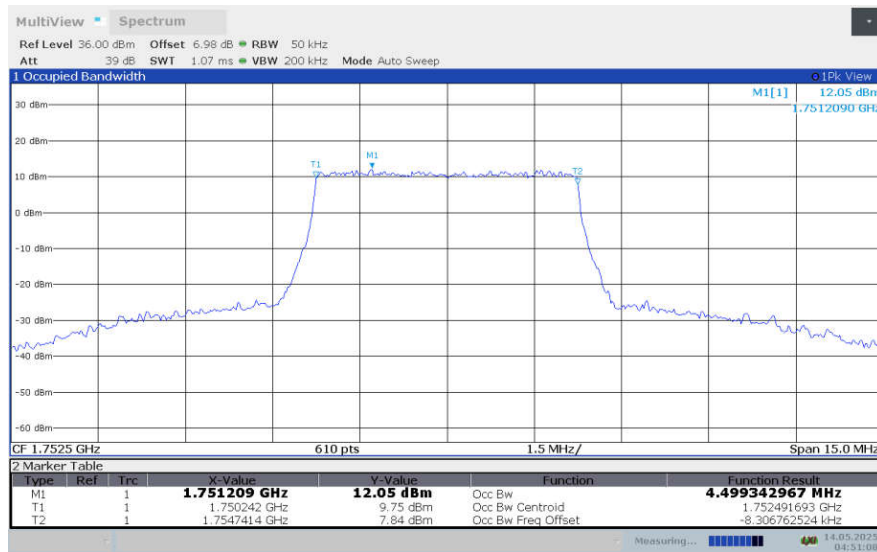

**LTE band 4 , 5MHz Bandwidth,LOW,QPSK (99% BW)**

**LTE band 4 , 5MHz Bandwidth,LOW,16QAM (99% BW)**

**LTE band 4 , 5MHz Bandwidth,LOW,64QAM (99% BW)**

**LTE band 4 , 5MHz Bandwidth,MID,QPSK (99% BW)**

**LTE band 4 , 5MHz Bandwidth,MID,16QAM (99% BW)**

**LTE band 4 , 5MHz Bandwidth,MID,64QAM (99% BW)**

**LTE band 4 , 5MHz Bandwidth,HIGH,QPSK (99% BW)**

**LTE band 4 , 5MHz Bandwidth,HIGH,16QAM (99% BW)**

**LTE band 4 , 5MHz Bandwidth,HIGH,64QAM (99% BW)**

**LTE band 4 , 5MHz Bandwidth,LOW,256QAM (99% BW)**

**LTE band 4 , 5MHz Bandwidth,MID,256QAM (99% BW)**

**LTE band 4 , 5MHz Bandwidth,HIGH,256QAM (99% BW)**

**LTE band 4,10MHz(99%)**

Frequency (MHz)	Occupied Bandwidth (99%)(MHz)			
	QPSK	16QAM	64QAM	256QAM
1715	8.972	8.994	8.997	8.969
1732.5	8.966	8.978	8.992	8.976
1750	8.994	8.998	8.981	8.977

**LTE band 4 , 10MHz Bandwidth,LOW,QPSK (99% BW)**

**LTE band 4 , 10MHz Bandwidth,LOW,16QAM (99% BW)**

**LTE band 4 , 10MHz Bandwidth,LOW,64QAM (99% BW)**

**LTE band 4 , 10MHz Bandwidth,MID,QPSK (99% BW)**