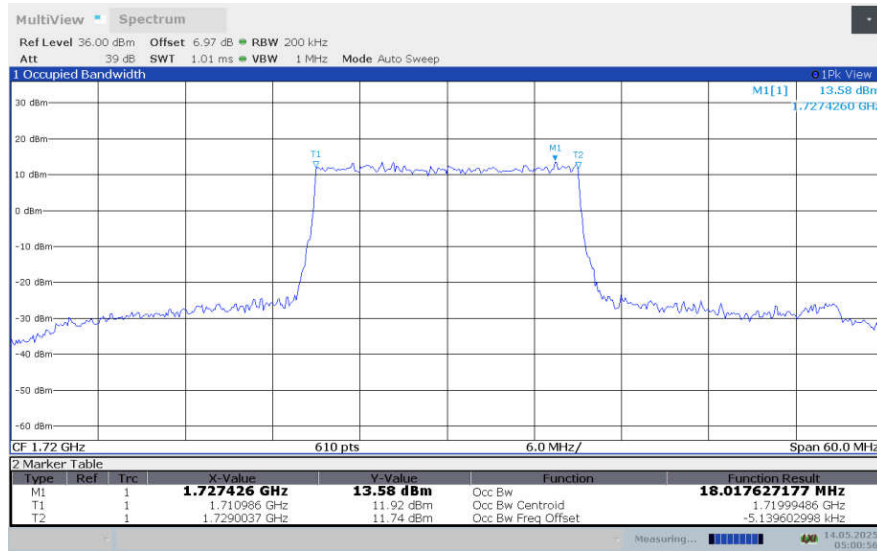

**LTE band 4 , 15MHz Bandwidth,MID,16QAM (99% BW)**

**LTE band 4 , 15MHz Bandwidth,MID,64QAM (99% BW)**

**LTE band 4 , 15MHz Bandwidth,HIGH,QPSK (99% BW)**

**LTE band 4 , 15MHz Bandwidth,HIGH,16QAM (99% BW)**

**LTE band 4 , 15MHz Bandwidth,HIGH,64QAM (99% BW)**

**LTE band 4 , 15MHz Bandwidth,LOW,256QAM (99% BW)**

**LTE band 4 , 15MHz Bandwidth,MID,256QAM (99% BW)**

**LTE band 4 , 15MHz Bandwidth,HIGH,256QAM (99% BW)**

**LTE band 4,20MHz(99%)**

Frequency (MHz)	Occupied Bandwidth (99%)(MHz)			
	QPSK	16QAM	64QAM	256QAM
1720	18.018	17.977	17.995	17.972
1732.5	17.978	17.896	17.983	17.911
1745	17.911	17.956	17.934	17.946

**LTE band 4 , 20MHz Bandwidth,LOW,QPSK (99% BW)**