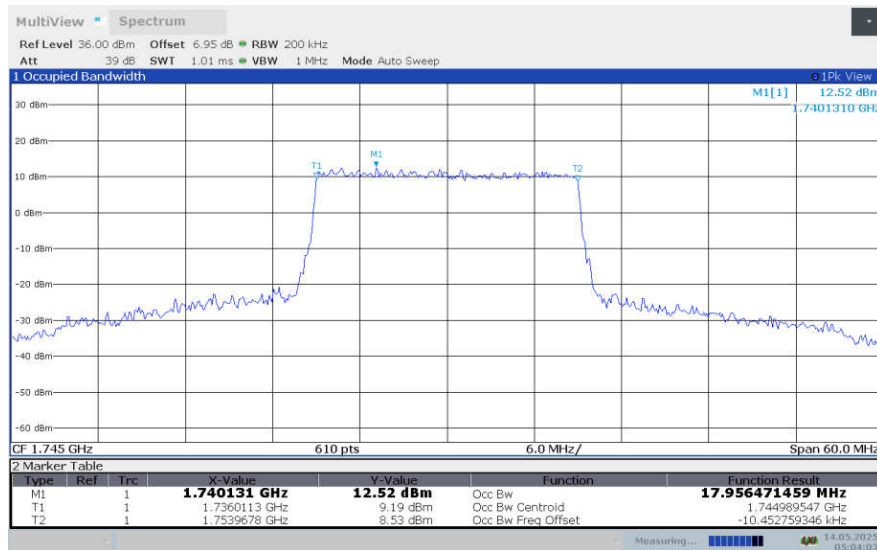

**LTE band 4,20MHz(99%)**

Frequency (MHz)	Occupied Bandwidth (99%)(MHz)			
	QPSK	16QAM	64QAM	256QAM
1720	18.018	17.977	17.995	17.972
1732.5	17.978	17.896	17.983	17.911
1745	17.911	17.956	17.934	17.946

**LTE band 4 , 20MHz Bandwidth,LOW,QPSK (99% BW)**

**LTE band 4 , 20MHz Bandwidth,LOW,16QAM (99% BW)**

**LTE band 4 , 20MHz Bandwidth,LOW,64QAM (99% BW)**

**LTE band 4 , 20MHz Bandwidth,MID,QPSK (99% BW)**

**LTE band 4 , 20MHz Bandwidth,MID,16QAM (99% BW)**

**LTE band 4 , 20MHz Bandwidth,MID,64QAM (99% BW)**

**LTE band 4 , 20MHz Bandwidth,HIGH,QPSK (99% BW)**

**LTE band 4 , 20MHz Bandwidth,HIGH,16QAM (99% BW)**

**LTE band 4 , 20MHz Bandwidth,HIGH,64QAM (99% BW)**