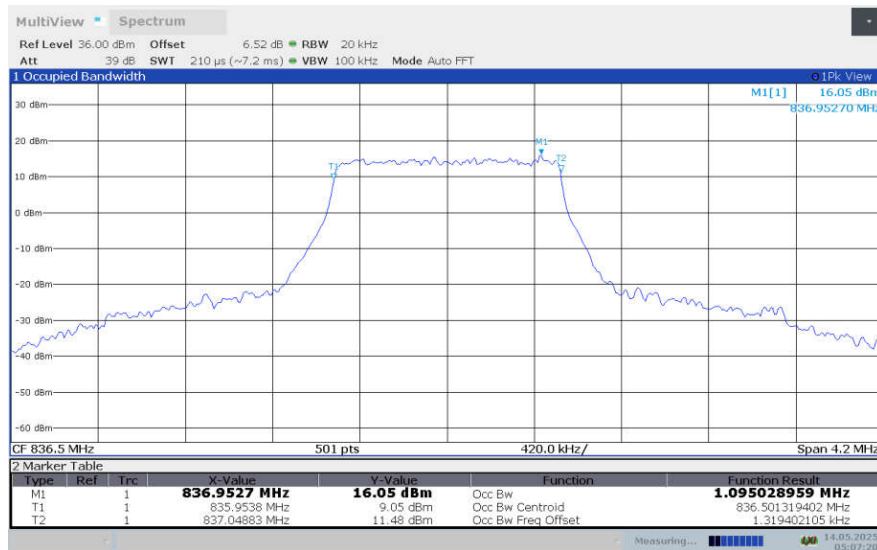

**LTE band 4 , 20MHz Bandwidth,LOW,256QAM (99% BW)**

**LTE band 4 , 20MHz Bandwidth,MID,256QAM (99% BW)**

**LTE band 4 , 20MHz Bandwidth,HIGH,256QAM (99% BW)**

**LTE band 5,1.4MHz(99%)**

Frequency (MHz)	Occupied Bandwidth (99%)(MHz)			
	QPSK	16QAM	64QAM	256QAM
824.7	1.096	1.094	1.098	1.094
836.5	1.095	1.112	1.090	1.092
848.3	1.097	1.093	1.092	1.087

**LTE band 5 , 1.4MHz Bandwidth,LOW,QPSK (99% BW)**

**LTE band 5 , 1.4MHz Bandwidth,LOW,16QAM (99% BW)**

**LTE band 5 , 1.4MHz Bandwidth,LOW,64QAM (99% BW)**

**LTE band 5 , 1.4MHz Bandwidth,MID,QPSK (99% BW)**

**LTE band 5 , 1.4MHz Bandwidth,MID,16QAM (99% BW)**