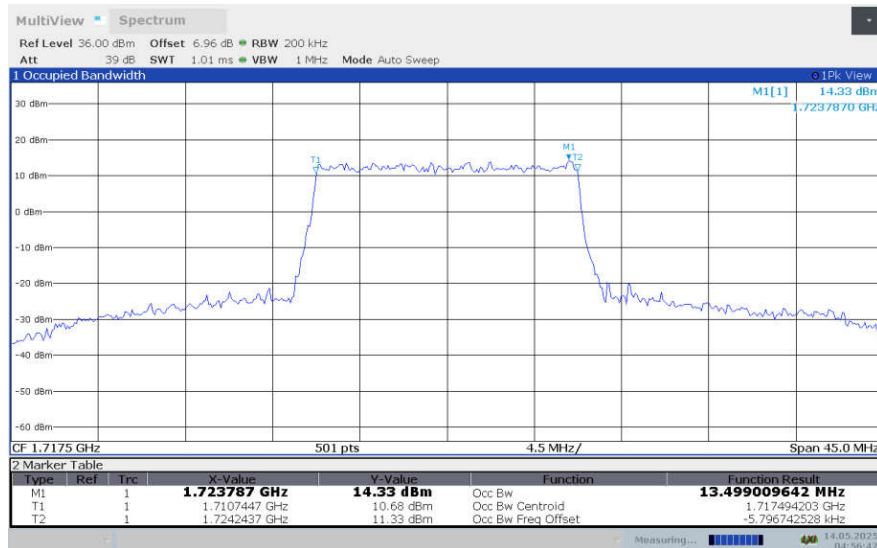

LTE band 4 , 15MHz Bandwidth,LOW,16QAM (99% BW)

LTE band 4 , 15MHz Bandwidth,LOW,64QAM (99% BW)