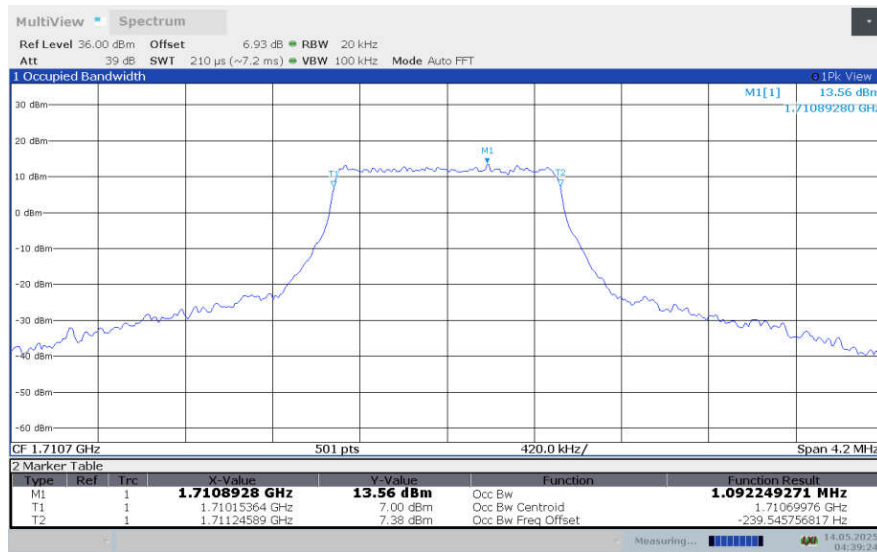

**LTE band 2 , 20MHz Bandwidth,LOW,256QAM (99% BW)**

**LTE band 2 , 20MHz Bandwidth,MID,256QAM (99% BW)**

**LTE band 2 , 20MHz Bandwidth,HIGH,256QAM (99% BW)**

**LTE band 4,1.4MHz(99%)**

Frequency (MHz)	Occupied Bandwidth (99%)(MHz)			
	QPSK	16QAM	64QAM	256QAM
1710.7	1.091	1.095	1.092	1.089
1732.5	1.098	1.098	1.096	1.090
1754.3	1.090	1.094	1.094	1.091

**LTE band 4 , 1.4MHz Bandwidth,LOW,QPSK (99% BW)**

**LTE band 4 , 1.4MHz Bandwidth,LOW,16QAM (99% BW)**

**LTE band 4 , 1.4MHz Bandwidth,LOW,64QAM (99% BW)**

**LTE band 4 , 1.4MHz Bandwidth,MID,QPSK (99% BW)**

**LTE band 4 , 1.4MHz Bandwidth,MID,16QAM (99% BW)**

**LTE band 4 , 1.4MHz Bandwidth,MID,64QAM (99% BW)**

**LTE band 4 , 1.4MHz Bandwidth,HIGH,QPSK (99% BW)**

**LTE band 4 , 1.4MHz Bandwidth,HIGH,16QAM (99% BW)**

**LTE band 4 , 1.4MHz Bandwidth,HIGH,64QAM (99% BW)**

**LTE band 4 , 1.4MHz Bandwidth,LOW,256QAM (99% BW)**

**LTE band 4 , 1.4MHz Bandwidth,MID,256QAM (99% BW)**

**LTE band 4 , 1.4MHz Bandwidth,HIGH,256QAM (99% BW)**