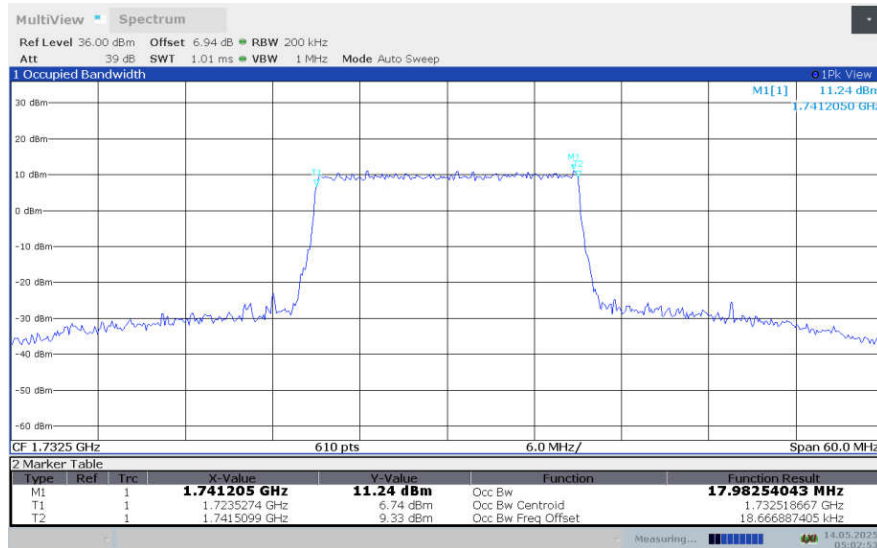

**LTE band 4,20MHz(99%)**

Frequency (MHz)	Occupied Bandwidth (99%)(MHz)			
	QPSK	16QAM	64QAM	256QAM
1720	18.018	17.977	17.995	17.972
1732.5	17.978	17.896	17.983	17.911
1745	17.911	17.956	17.934	17.946

**LTE band 4 , 20MHz Bandwidth,LOW,QPSK (99% BW)**

**LTE band 4 , 20MHz Bandwidth,LOW,16QAM (99% BW)**

**LTE band 4 , 20MHz Bandwidth,LOW,64QAM (99% BW)**

**LTE band 4 , 20MHz Bandwidth,MID,QPSK (99% BW)**

**LTE band 4 , 20MHz Bandwidth,MID,16QAM (99% BW)**

**LTE band 4 , 20MHz Bandwidth,MID,64QAM (99% BW)**

**LTE band 4 , 20MHz Bandwidth,HIGH,QPSK (99% BW)**

**LTE band 4 , 20MHz Bandwidth,HIGH,16QAM (99% BW)**

**LTE band 4 , 20MHz Bandwidth,HIGH,64QAM (99% BW)**