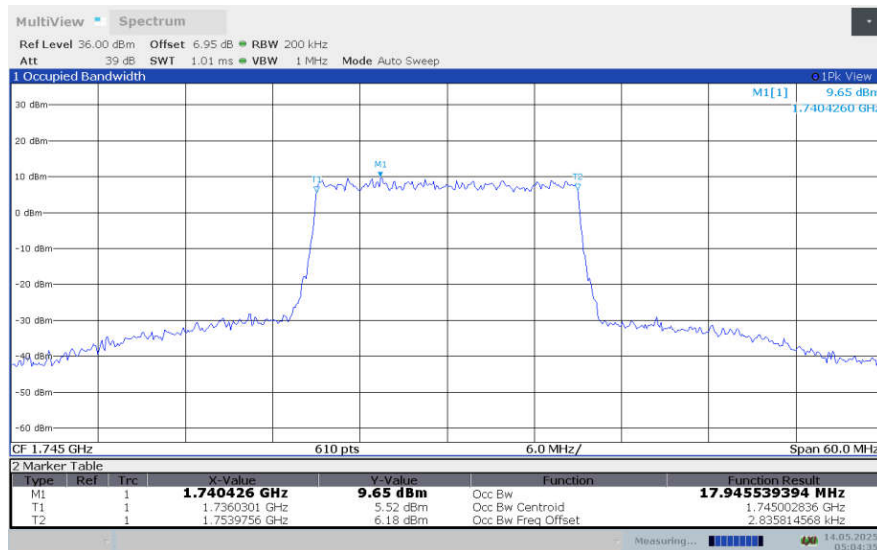

**LTE band 4 , 20MHz Bandwidth,LOW,16QAM (99% BW)**

**LTE band 4 , 20MHz Bandwidth,LOW,64QAM (99% BW)**

**LTE band 4 , 20MHz Bandwidth,MID,QPSK (99% BW)**

**LTE band 4 , 20MHz Bandwidth,MID,16QAM (99% BW)**

**LTE band 4 , 20MHz Bandwidth,MID,64QAM (99% BW)**

**LTE band 4 , 20MHz Bandwidth,HIGH,QPSK (99% BW)**

**LTE band 4 , 20MHz Bandwidth,HIGH,16QAM (99% BW)**

**LTE band 4 , 20MHz Bandwidth,HIGH,64QAM (99% BW)**

**LTE band 4 , 20MHz Bandwidth,LOW,256QAM (99% BW)**

**LTE band 4 , 20MHz Bandwidth,MID,256QAM (99% BW)**

**LTE band 4 , 20MHz Bandwidth,HIGH,256QAM (99% BW)**

**LTE band 5,1.4MHz(99%)**

Frequency (MHz)	Occupied Bandwidth (99%)(MHz)			
	QPSK	16QAM	64QAM	256QAM
824.7	1.096	1.094	1.098	1.094
836.5	1.095	1.112	1.090	1.092
848.3	1.097	1.093	1.092	1.087

**LTE band 5 , 1.4MHz Bandwidth,LOW,QPSK (99% BW)**

**LTE band 5 , 1.4MHz Bandwidth,LOW,16QAM (99% BW)**

**LTE band 5 , 1.4MHz Bandwidth,LOW,64QAM (99% BW)**

**LTE band 5 , 1.4MHz Bandwidth,MID,QPSK (99% BW)**