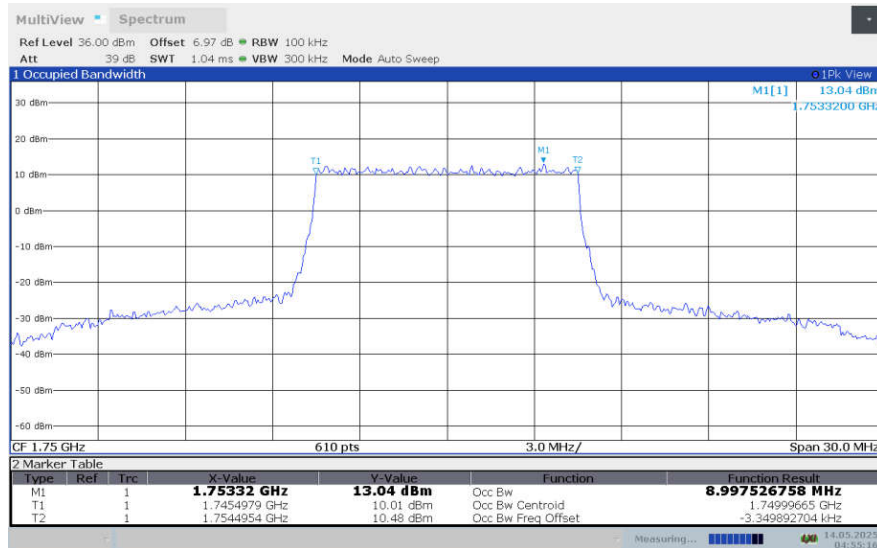

**LTE band 4 , 10MHz Bandwidth,LOW,QPSK (99% BW)**

**LTE band 4 , 10MHz Bandwidth,LOW,16QAM (99% BW)**

**LTE band 4 , 10MHz Bandwidth,LOW,64QAM (99% BW)**

**LTE band 4 , 10MHz Bandwidth,MID,QPSK (99% BW)**

**LTE band 4 , 10MHz Bandwidth,MID,16QAM (99% BW)**

**LTE band 4 , 10MHz Bandwidth,MID,64QAM (99% BW)**

**LTE band 4 , 10MHz Bandwidth,HIGH,QPSK (99% BW)**

**LTE band 4 , 10MHz Bandwidth,HIGH,16QAM (99% BW)**

**LTE band 4 , 10MHz Bandwidth,HIGH,64QAM (99% BW)**

**LTE band 4 , 10MHz Bandwidth,LOW,256QAM (99% BW)**

**LTE band 4 , 10MHz Bandwidth,MID,256QAM (99% BW)**

**LTE band 4 , 10MHz Bandwidth,HIGH,256QAM (99% BW)**