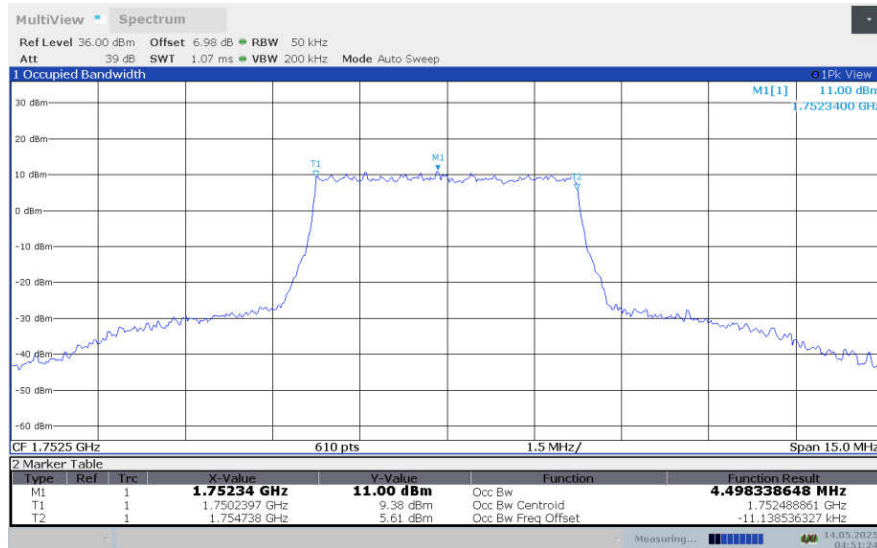

**LTE band 4 , 5MHz Bandwidth,LOW,QPSK (99% BW)**

**LTE band 4 , 5MHz Bandwidth,LOW,16QAM (99% BW)**

**LTE band 4 , 5MHz Bandwidth,LOW,64QAM (99% BW)**

**LTE band 4 , 5MHz Bandwidth,MID,QPSK (99% BW)**

**LTE band 4 , 5MHz Bandwidth,MID,16QAM (99% BW)**

**LTE band 4 , 5MHz Bandwidth,MID,64QAM (99% BW)**

**LTE band 4 , 5MHz Bandwidth,HIGH,QPSK (99% BW)**

**LTE band 4 , 5MHz Bandwidth,HIGH,16QAM (99% BW)**

**LTE band 4 , 5MHz Bandwidth,HIGH,64QAM (99% BW)**

**LTE band 4 , 5MHz Bandwidth,LOW,256QAM (99% BW)**

**LTE band 4 , 5MHz Bandwidth,MID,256QAM (99% BW)**

**LTE band 4 , 5MHz Bandwidth,HIGH,256QAM (99% BW)**

**LTE band 4,10MHz(99%)**

Frequency (MHz)	Occupied Bandwidth (99%)(MHz)			
	QPSK	16QAM	64QAM	256QAM
1715	8.972	8.994	8.997	8.969
1732.5	8.966	8.978	8.992	8.976
1750	8.994	8.998	8.981	8.977

**LTE band 4 , 10MHz Bandwidth,LOW,QPSK (99% BW)**

**LTE band 4 , 10MHz Bandwidth,LOW,16QAM (99% BW)**

**LTE band 4 , 10MHz Bandwidth,LOW,64QAM (99% BW)**

**LTE band 4 , 10MHz Bandwidth,MID,QPSK (99% BW)**