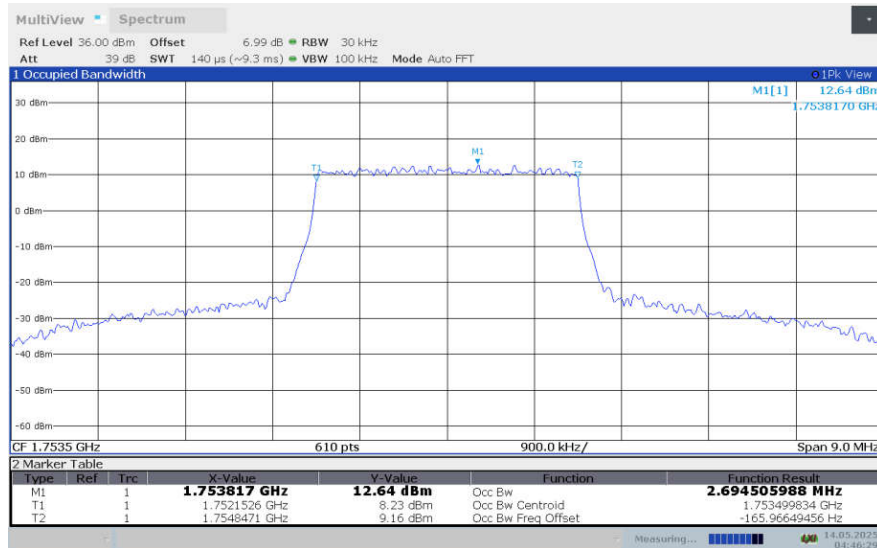

**LTE band 4,3MHz(99%)**

Frequency (MHz)	Occupied Bandwidth (99%)(MHz)			
	QPSK	16QAM	64QAM	256QAM
1711.5	2.704	2.697	2.695	2.696
1732.5	2.696	2.698	2.690	2.702
1753.5	2.703	2.695	2.701	2.716

**LTE band 4 , 3MHz Bandwidth,LOW,QPSK (99% BW)**

**LTE band 4 , 3MHz Bandwidth,LOW,16QAM (99% BW)**

**LTE band 4 , 3MHz Bandwidth,LOW,64QAM (99% BW)**

**LTE band 4 , 3MHz Bandwidth,MID,QPSK (99% BW)**

**LTE band 4 , 3MHz Bandwidth,MID,16QAM (99% BW)**

**LTE band 4 , 3MHz Bandwidth,MID,64QAM (99% BW)**

**LTE band 4 , 3MHz Bandwidth,HIGH,QPSK (99% BW)**

**LTE band 4 , 3MHz Bandwidth,HIGH,16QAM (99% BW)**

**LTE band 4 , 3MHz Bandwidth,HIGH,64QAM (99% BW)**

**LTE band 4 , 3MHz Bandwidth,LOW,256QAM (99% BW)**