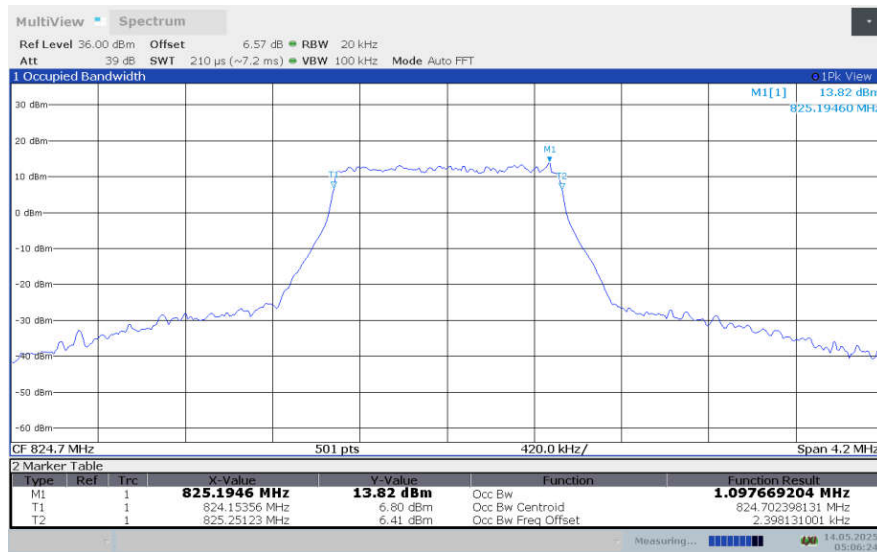

**LTE band 4 , 20MHz Bandwidth,MID,64QAM (99% BW)**

**LTE band 4 , 20MHz Bandwidth,HIGH,QPSK (99% BW)**

**LTE band 4 , 20MHz Bandwidth,HIGH,16QAM (99% BW)**

**LTE band 4 , 20MHz Bandwidth,HIGH,64QAM (99% BW)**

**LTE band 4 , 20MHz Bandwidth,LOW,256QAM (99% BW)**

**LTE band 4 , 20MHz Bandwidth,MID,256QAM (99% BW)**

**LTE band 4 , 20MHz Bandwidth,HIGH,256QAM (99% BW)**

**LTE band 5,1.4MHz(99%)**

Frequency (MHz)	Occupied Bandwidth (99%)(MHz)			
	QPSK	16QAM	64QAM	256QAM
824.7	1.096	1.094	1.098	1.094
836.5	1.095	1.112	1.090	1.092
848.3	1.097	1.093	1.092	1.087

**LTE band 5 , 1.4MHz Bandwidth,LOW,QPSK (99% BW)**

**LTE band 5 , 1.4MHz Bandwidth,LOW,16QAM (99% BW)**

**LTE band 5 , 1.4MHz Bandwidth,LOW,64QAM (99% BW)**

**LTE band 5 , 1.4MHz Bandwidth,MID,QPSK (99% BW)**

**LTE band 5 , 1.4MHz Bandwidth,MID,16QAM (99% BW)**