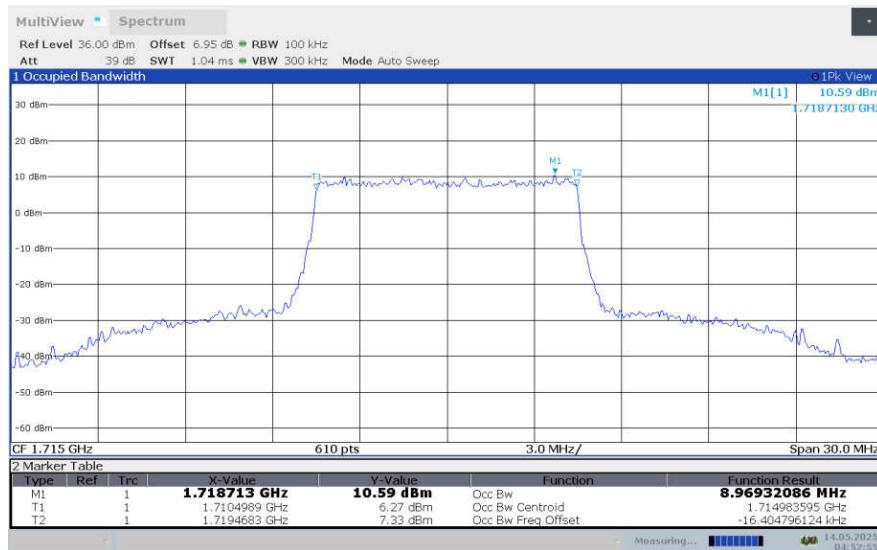

**LTE band 4 , 10MHz Bandwidth,LOW,QPSK (99% BW)**

**LTE band 4 , 10MHz Bandwidth,LOW,16QAM (99% BW)**

**LTE band 4 , 10MHz Bandwidth,LOW,64QAM (99% BW)**

**LTE band 4 , 10MHz Bandwidth,MID,QPSK (99% BW)**

**LTE band 4 , 10MHz Bandwidth,MID,16QAM (99% BW)**

**LTE band 4 , 10MHz Bandwidth,MID,64QAM (99% BW)**

**LTE band 4 , 10MHz Bandwidth,HIGH,QPSK (99% BW)**

**LTE band 4 , 10MHz Bandwidth,HIGH,16QAM (99% BW)**

**LTE band 4 , 10MHz Bandwidth,HIGH,64QAM (99% BW)**

**LTE band 4 , 10MHz Bandwidth,LOW,256QAM (99% BW)**

**LTE band 4 , 10MHz Bandwidth,MID,256QAM (99% BW)**

**LTE band 4 , 10MHz Bandwidth,HIGH,256QAM (99% BW)**