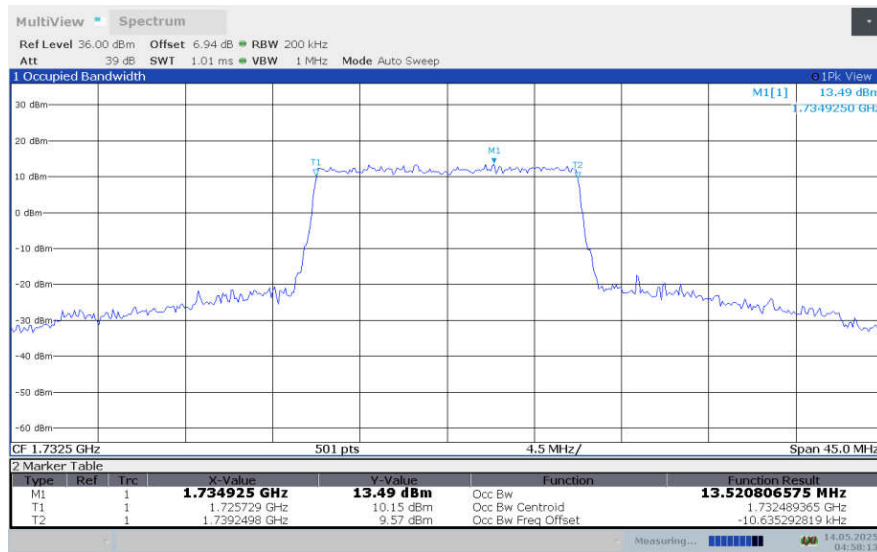

**LTE band 4,15MHz(99%)**

Frequency (MHz)	Occupied Bandwidth (99%)(MHz)			
	QPSK	16QAM	64QAM	256QAM
1717.5	13.497	13.499	13.506	13.485
1732.5	13.489	13.521	13.535	13.499
1747.5	13.517	13.517	13.483	13.511

**LTE band 4 , 15MHz Bandwidth,LOW,QPSK (99% BW)**

**LTE band 4 , 15MHz Bandwidth,LOW,16QAM (99% BW)**

**LTE band 4 , 15MHz Bandwidth,LOW,64QAM (99% BW)**

**LTE band 4 , 15MHz Bandwidth,MID,QPSK (99% BW)**

**LTE band 4 , 15MHz Bandwidth,MID,16QAM (99% BW)**

**LTE band 4 , 15MHz Bandwidth,MID,64QAM (99% BW)**

**LTE band 4 , 15MHz Bandwidth,HIGH,QPSK (99% BW)**

**LTE band 4 , 15MHz Bandwidth,HIGH,16QAM (99% BW)**

**LTE band 4 , 15MHz Bandwidth,HIGH,64QAM (99% BW)**

**LTE band 4 , 15MHz Bandwidth,LOW,256QAM (99% BW)**

**LTE band 4 , 15MHz Bandwidth,MID,256QAM (99% BW)**

**LTE band 4 , 15MHz Bandwidth,HIGH,256QAM (99% BW)**