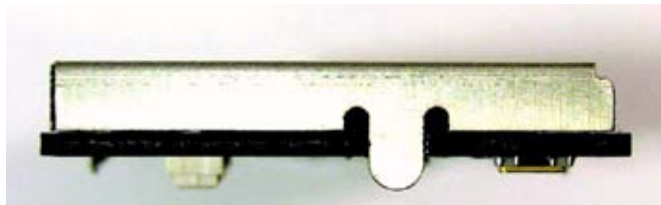

Module Exterior Photograph

Sumitomo Precision Products Co., LTD.

Model : WM-Z3001

FCC ID : WWGZ3001

Fig.1 Top Side

Fig.2 Bottom Side

Fig.3 Side view

Fig.4 Side view

Fig.5 Side view

Fig.6 Side view