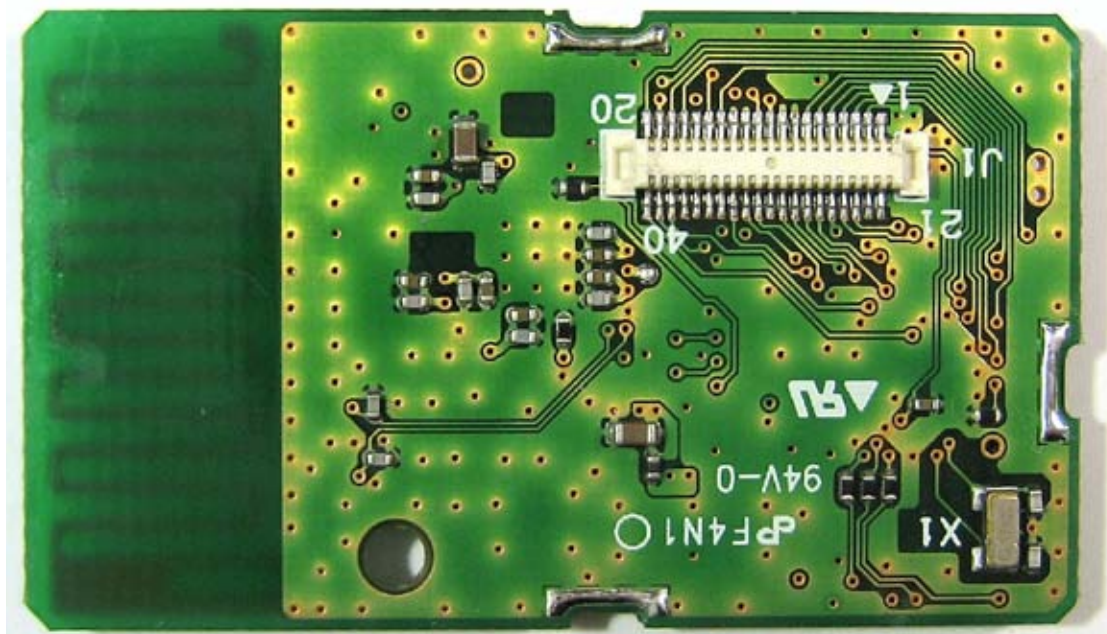

Module Exterior Photograph

Sumitomo Precision Products Co., LTD.

Model : WM-Z3001

FCC ID : WWGZ3001

Fig.1 Top Side

Fig.2 Bottom Side

Fig.3 Side view

Fig.4 Side view

Fig.5 Side view

Fig.6 Side view