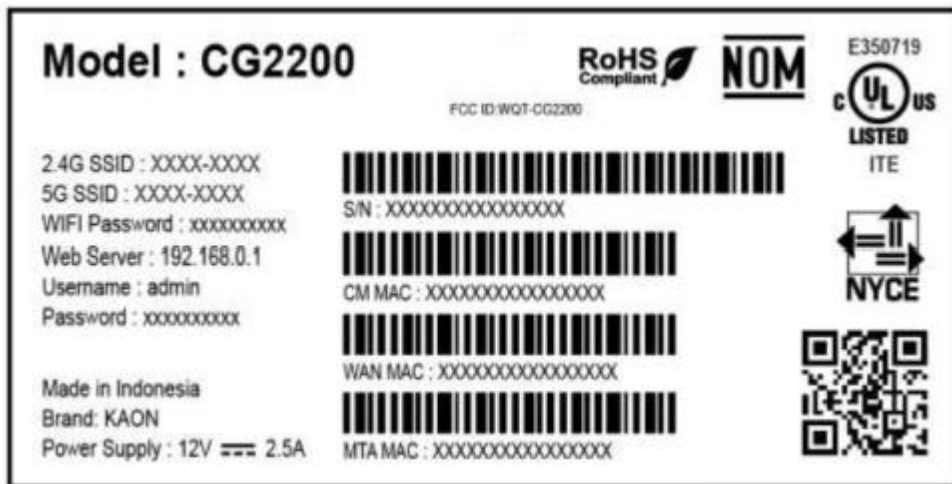

1. Label format

-Basic model: CG2200

2. Label location

Bottom of this device