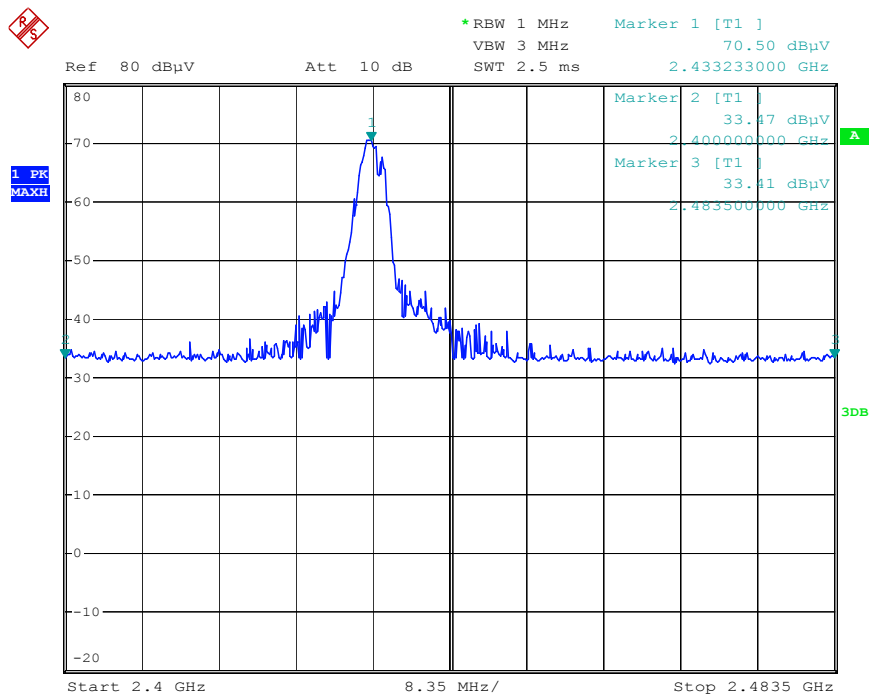

20dB bandwidth

Date: 21.OCT.2008 16:58:03

Band Edge

Date: 10.OCT.2008 19:45:18