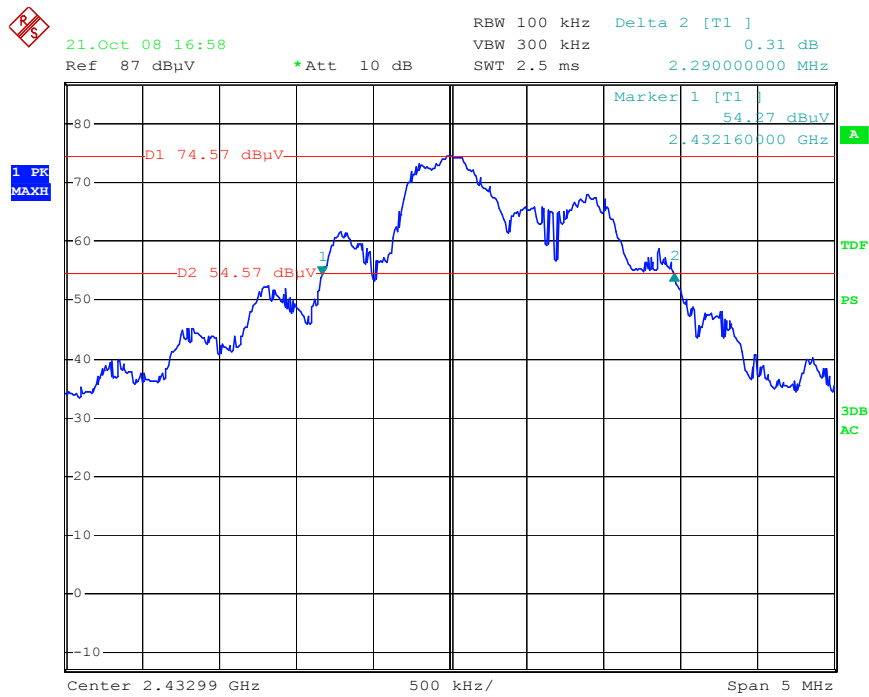

20dB bandwidth

Date: 21.OCT.2008 16:58:03

Band Edge

Date: 10.OCT.2008 19:45:18