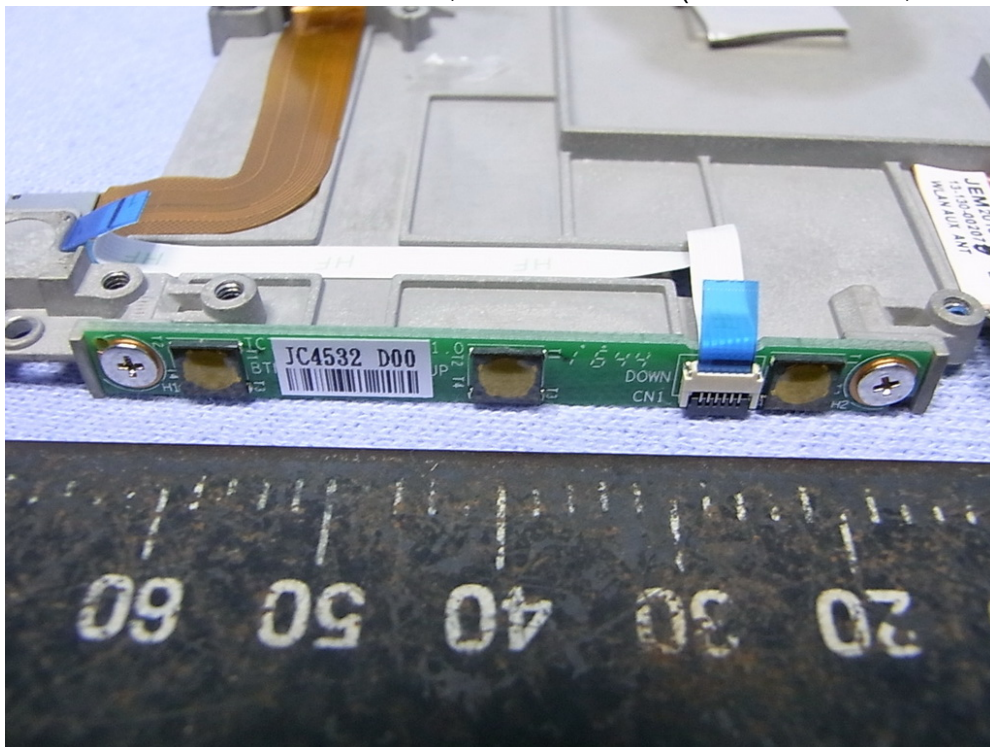

Figure 39  
7" Multi Function Pad, Internal View

Figure 40  
7" Multi Function Pad, Internal View (WLAN Main Antenna)

Figure 41  
7" Multi Function Pad, Internal View (WLAN Aux Antenna)

Figure 42  
7" Multi Function Pad, Internal View (Control Board, Front View)

Figure 43  
7" Multi Function Pad, Internal View (Control Board, Back View)

Figure 44  
7" Multi Function Pad, Internal View (Control Board, Front View)

Figure 45  
7" Multi Function Pad, Internal View (Control Board, Back View)

Figure 46  
7" Multi Function Pad, Internal View (GPS Antenna)

Figure 47  
7" Multi Function Pad, Internal View (LCD Panel, Back View)

Figure 48  
7" Multi Function Pad, Internal View (LCD Panel, Label View)