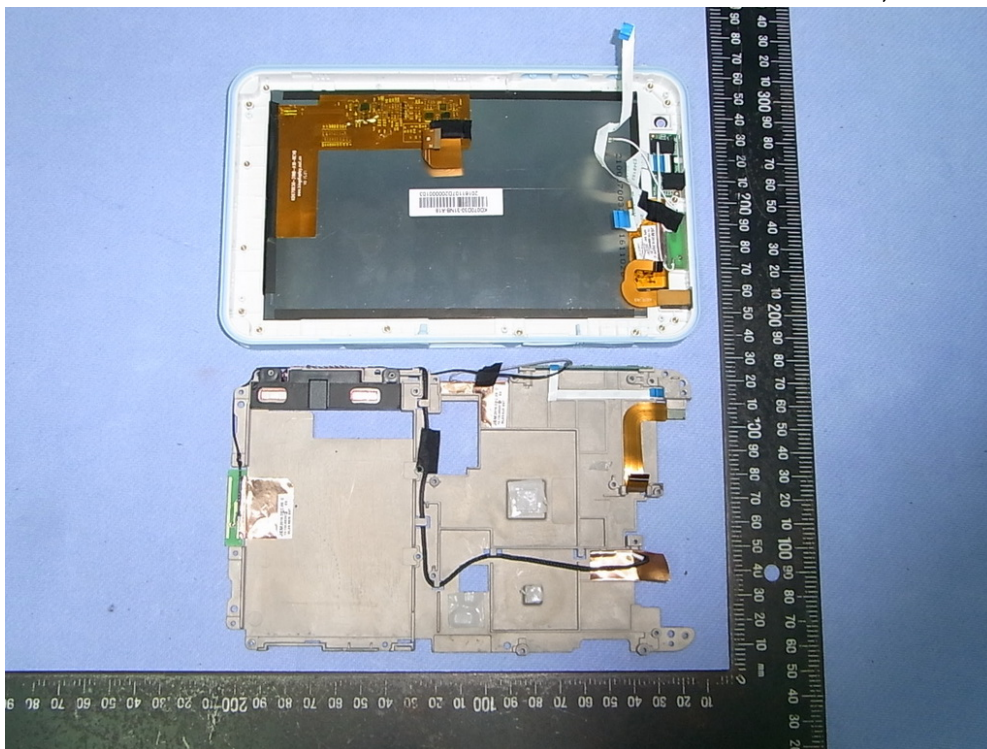

Figure 39  
7" Multi Function Pad, Internal View

Figure 40  
7" Multi Function Pad, Internal View (WLAN Main Antenna)

Figure 41  
7" Multi Function Pad, Internal View (WLAN Aux Antenna)

Figure 42  
7" Multi Function Pad, Internal View (Control Board, Front View)

Figure 43  
7" Multi Function Pad, Internal View (Control Board, Back View)

Figure 44  
7" Multi Function Pad, Internal View (Control Board, Front View)

Figure 45  
7" Multi Function Pad, Internal View (Control Board, Back View)

Figure 46  
7" Multi Function Pad, Internal View (GPS Antenna)

Figure 47  
7" Multi Function Pad, Internal View (LCD Panel, Back View)

Figure 48  
7" Multi Function Pad, Internal View (LCD Panel, Label View)

Figure 49  
7" Multi Function Pad, Internal View (Front Camera View)

Figure 50  
Barcode Scanner mPAD, Internal View (Removed Cover)

Figure 51  
Barcode Scanner mPAD, Internal View (Removed USB Board)

Figure 52  
Barcode Scanner mPAD, Internal View (USB Board, Front View)