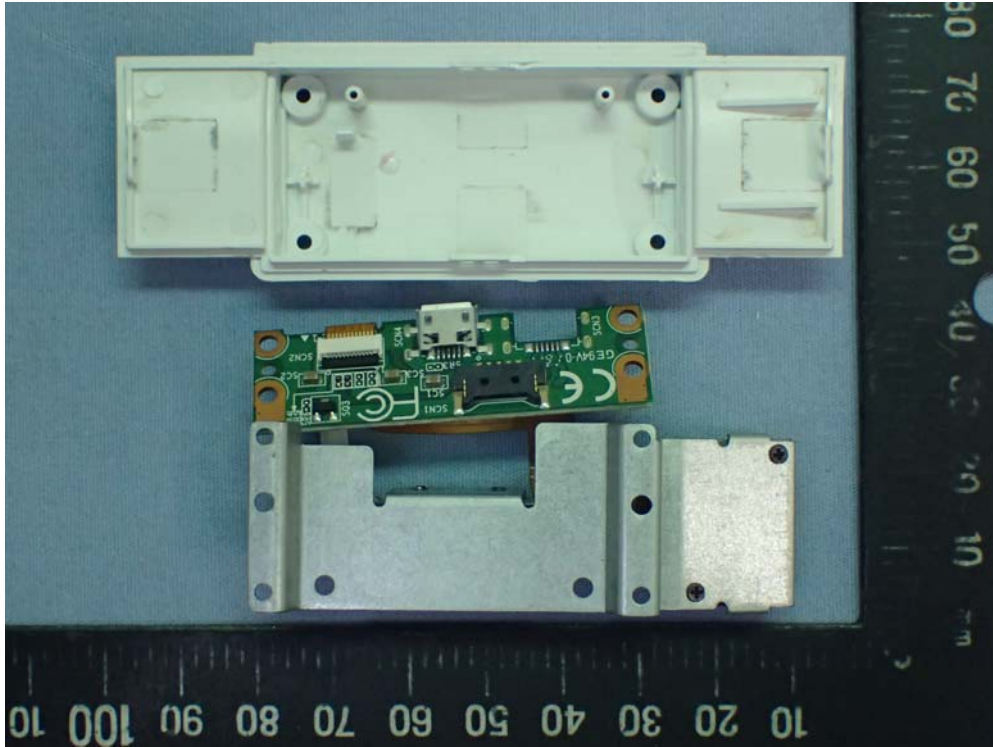

Figure 39  
7" Multi Function Pad, Internal View

Figure 40  
7" Multi Function Pad, Internal View (WLAN Main Antenna)

Figure 41  
7" Multi Function Pad, Internal View (WLAN Aux Antenna)

Figure 42  
7" Multi Function Pad, Internal View (Control Board, Front View)

Figure 46  
7" Multi Function Pad, Internal View (GPS Antenna)

Figure 47  
7" Multi Function Pad, Internal View (LCD Panel, Back View)

Figure 48  
7" Multi Function Pad, Internal View (LCD Panel, Label View)

Figure 49  
7" Multi Function Pad, Internal View (Front Camera View)

Figure 50  
Barcode Scanner mPAD, Internal View (Removed Cover)

Figure 51  
Barcode Scanner mPAD, Internal View (Removed USB Board)

Figure 52  
Barcode Scanner mPAD, Internal View (USB Board, Front View)