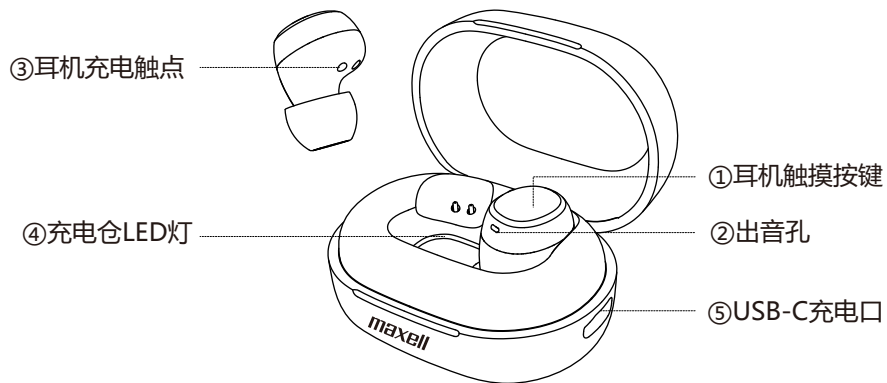

移印白色

maxell 3.5mm

14.5mm

52.1mm

FC

8.846mm

25.14mm