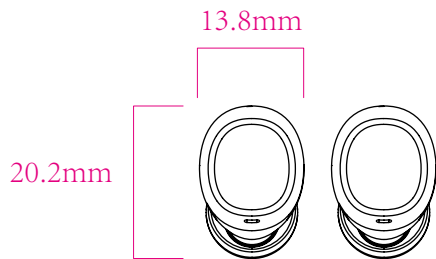

移印白色

maxell 3.5mm

14.5mm

52.1mm

FC

8.846mm

25.14mm