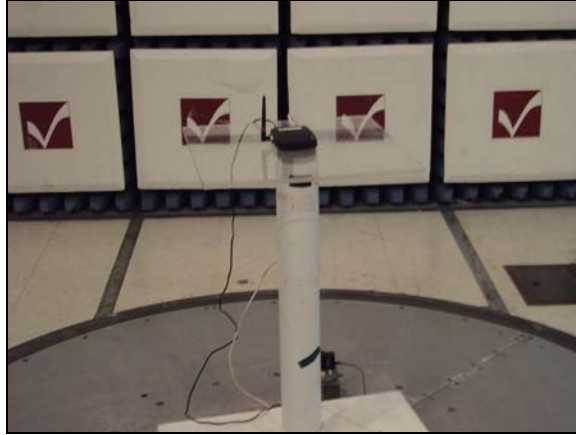

## TEST SETUP PHOTOS

COMPANY NAME:	Tendril Networks, Inc.
PRODUCT NAME:	Tendril Transport
MODEL NUMBER(S):	GWY-8
FCC ID #:	WFH-GWY-8-003
IC #:	7785A-GWYX8X003EH

### Test Setup Photo(s) – Radiated Emissions Test

**Antenna: Vertical**

**Antenna: Horizontal**

**TEST SETUP PHOTOS**

COMPANY NAME:	Tendril Networks, Inc.
PRODUCT NAME:	Tendril Transport
MODEL NUMBER(S):	GWY-8
FCC ID #:	WFH-GWY-8-003
IC #:	7785A-GWYX8X003EH

**Test Setup Photo(s) – Conducted Emissions Test**