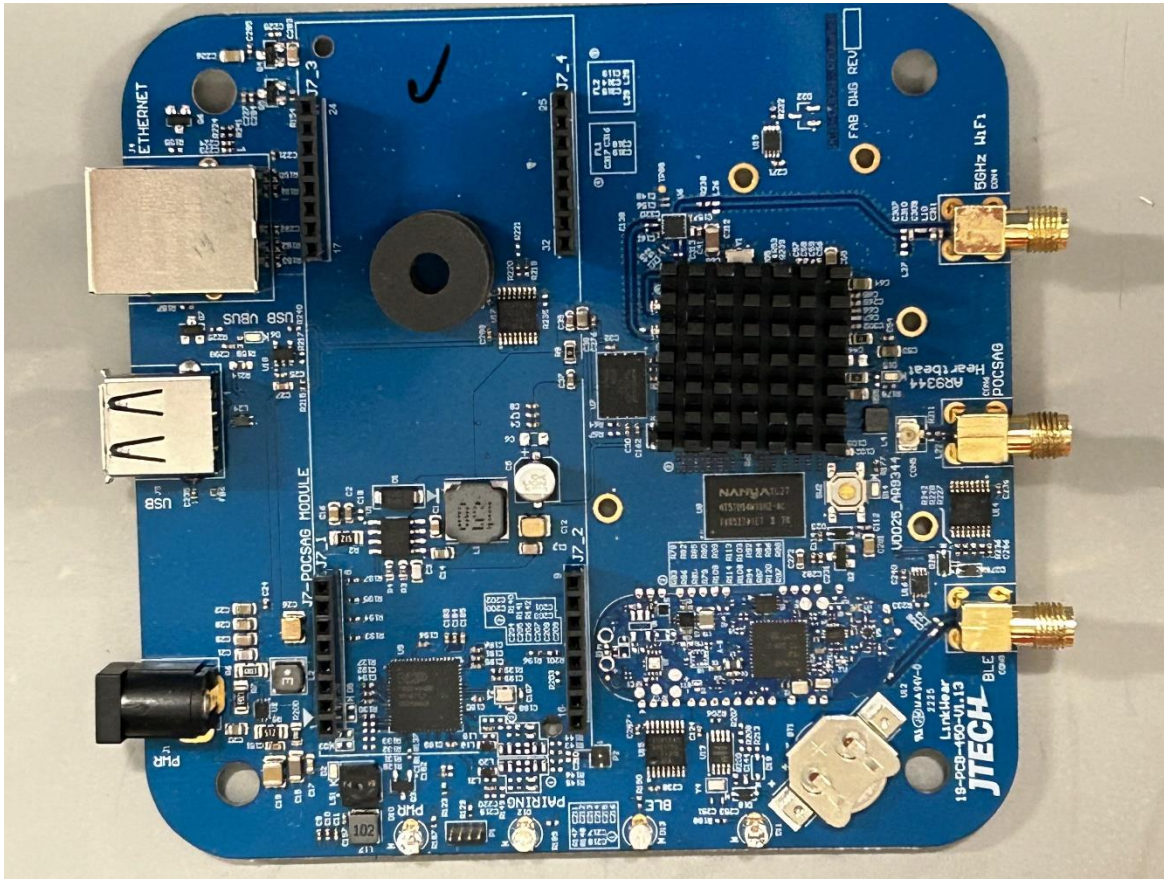

HUB internal photos

With and without the heatsink

MAC-00:1D:06:FF:00:89

SSID - LinkWear00137

L16BJ029 2022-C7

POCSAG module photos