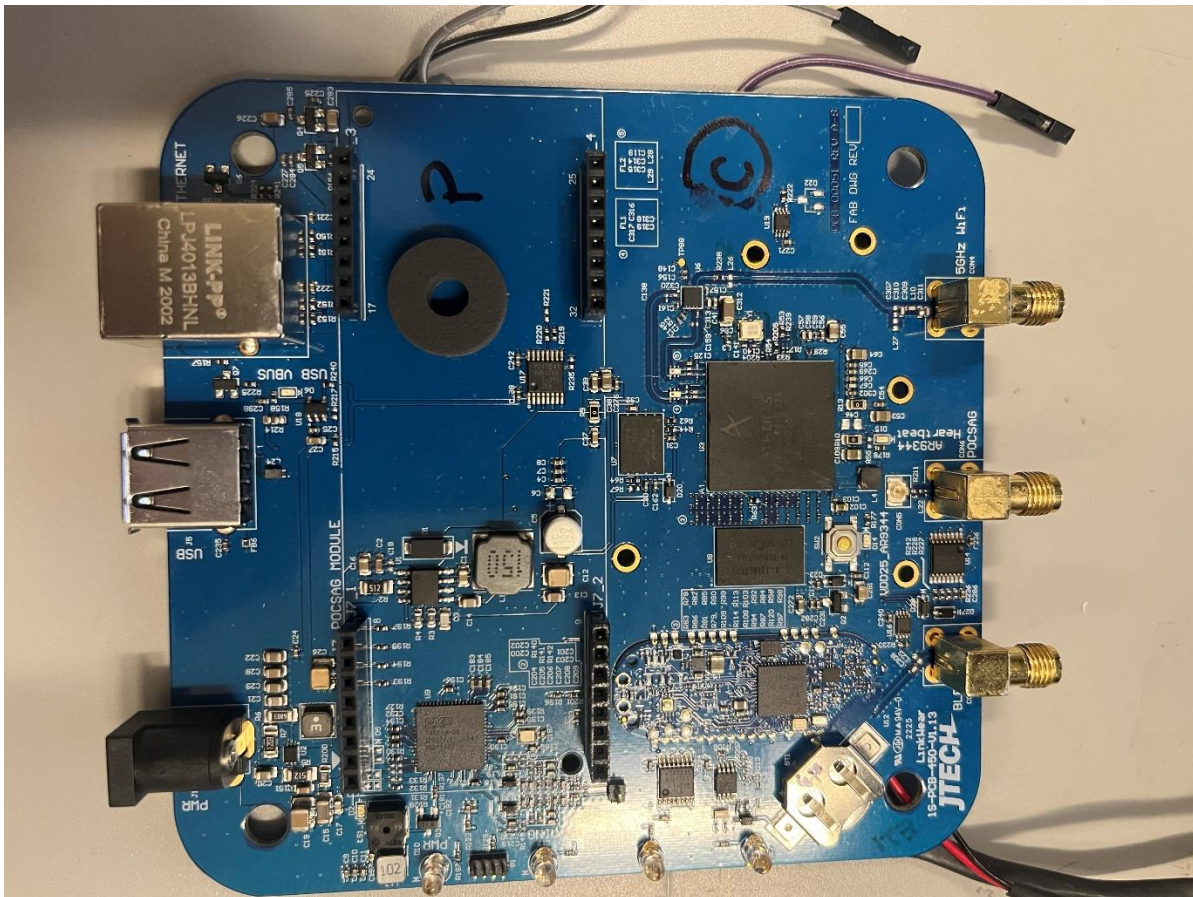

HUB internal photos

With and without the heatsink

MAC-00:1D:06:FF:00:89

SSID - LinkWear00137

L16BJ029 2022-C7

POCSAG module photos