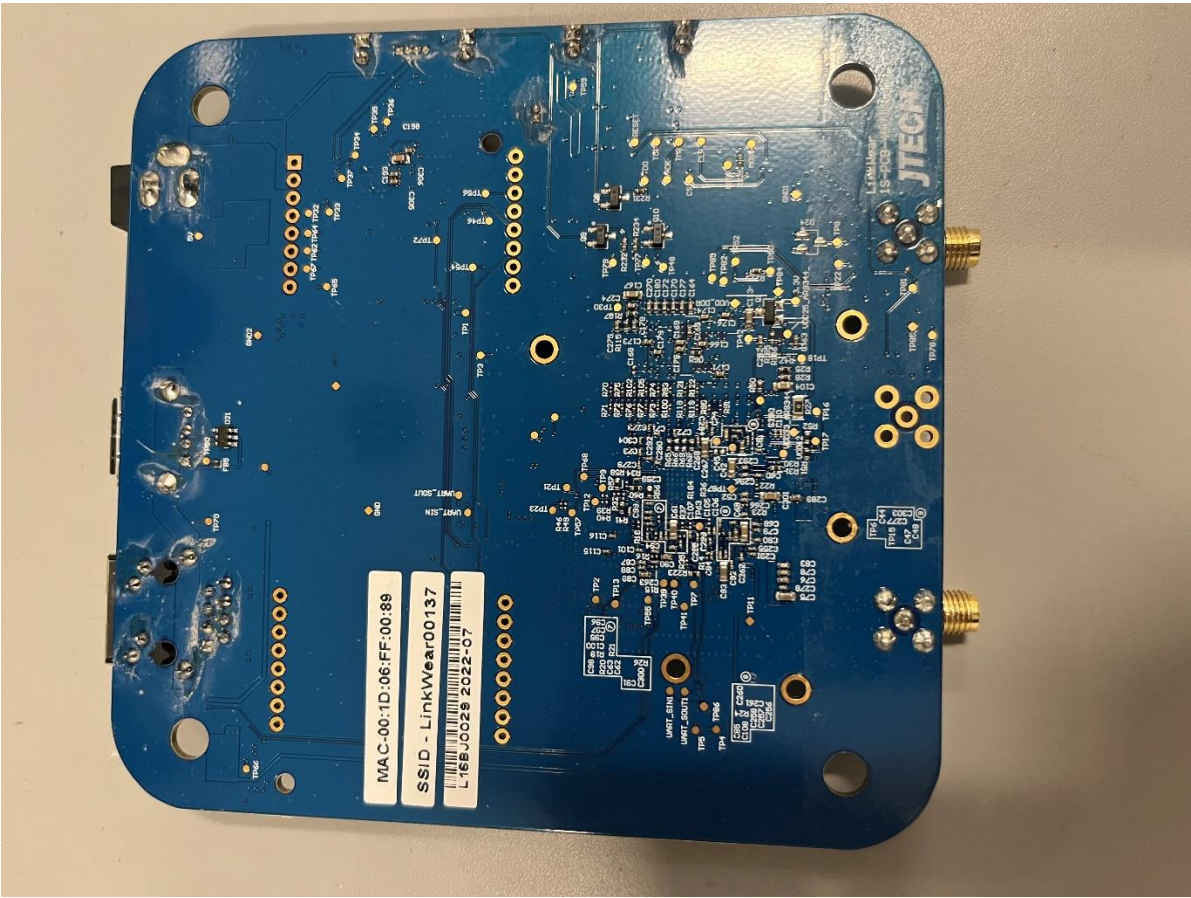

HUB internal photos

With and without the heatsink

MAC-00:1D:06:FF:00:89

SSID - LinkWear00137

L16BJ029 2022-C7

POCSAG module photos