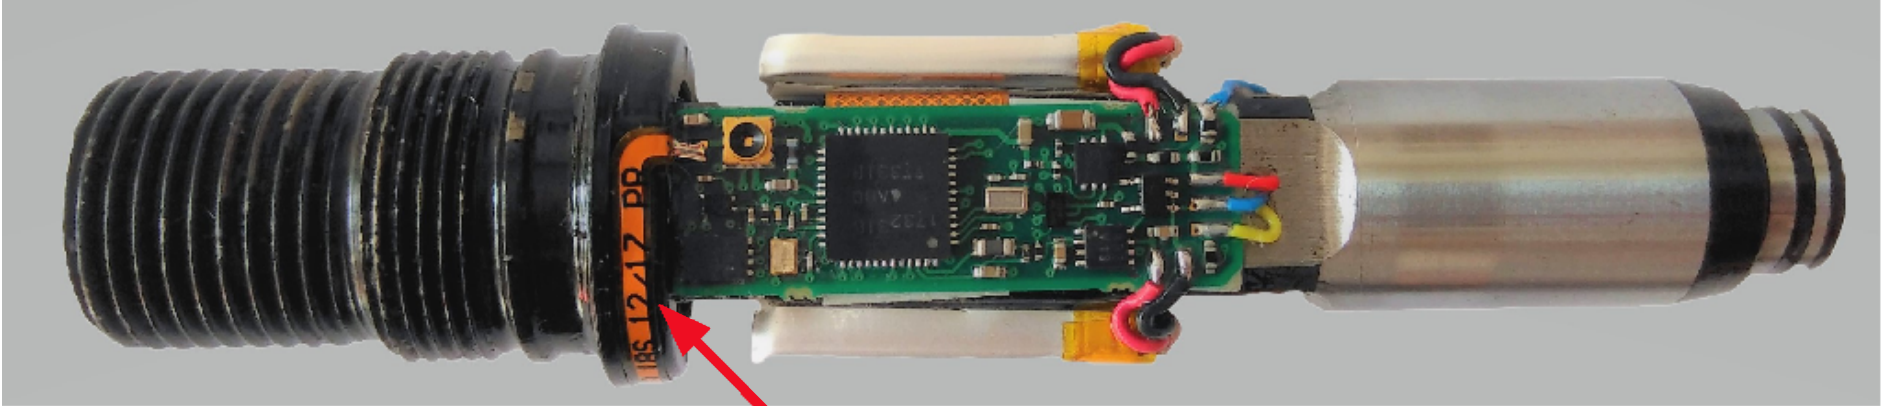

TOP VIEW

Flex PCB monopole antenna for ANT+® and Bluetooth LE® concurrent operation

BOTTOM VIEW

Schoberer Rad Messtechnik GmbH
 Rudolf Schulten Str. 6
 D-52428 Jülich

EXAKT - Internal pictures

Size A4	FCSM No. 17.04.2018	DWG No. EXAKT_Internal_Pictures_rev_0_1	Rev 0.1
Scale ---	Peter Rosenland		Sheet 1 of 1