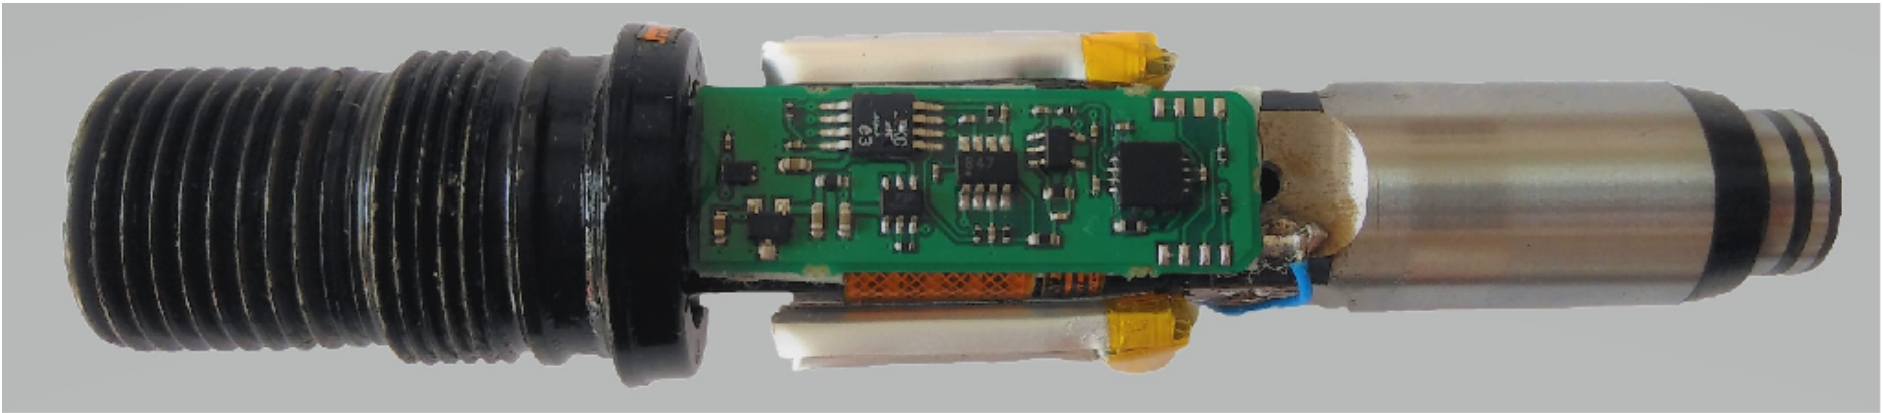

TOP VIEW

Flex PCB monopole antenna for ANT+® and Bluetooth LE® concurrent operation

BOTTOM VIEW

Schoberer Rad Messtechnik GmbH
 Rudolf Schulten Str. 6
 D-52428 Jülich

EXAKT - Internal pictures

Size A4	FCSM No. 17.04.2018	DWG No. EXAKT_Internal_Pictures_rev_0_1	Rev 0.1
Scale ---	Peter Rosenland		Sheet 1 of 1