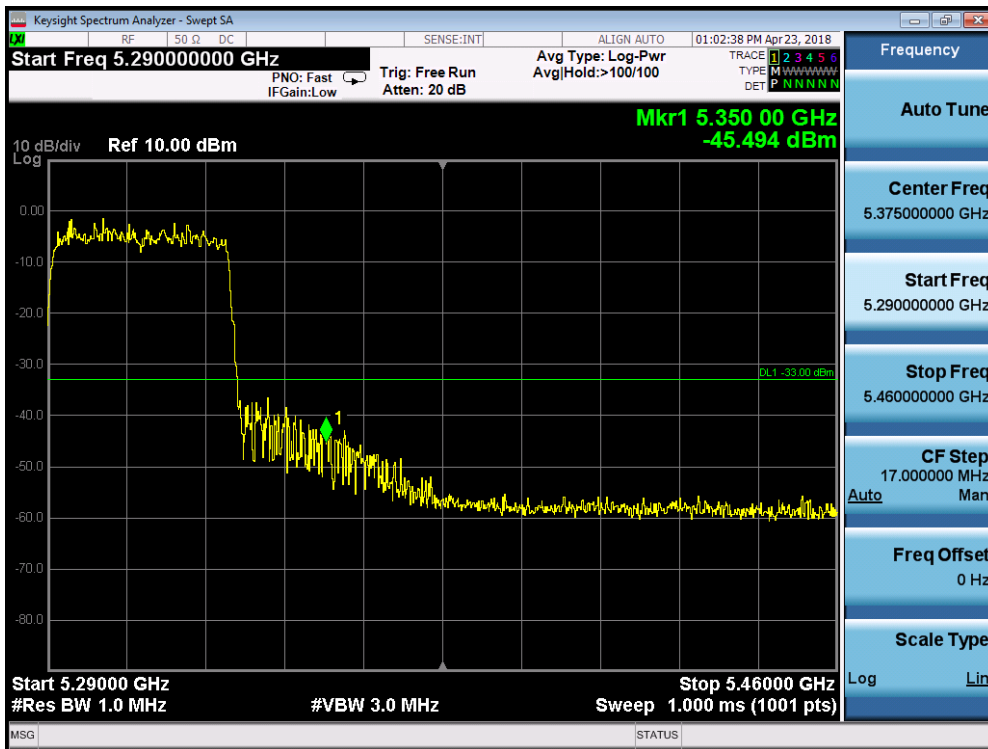

5320MHz by 802.11ax(20MHz):

5500MHz by 802.11ax(20MHz):

5745MHz by 802.11ax(20MHz):

5785MHz by 802.11ax(20MHz):

5825MHz by 802.11ax(20MHz):

5190MHz by 802.11ax(40MHz):

5310MHz by 802.11ax(40MHz):

5510MHz by 802.11ax(40MHz):