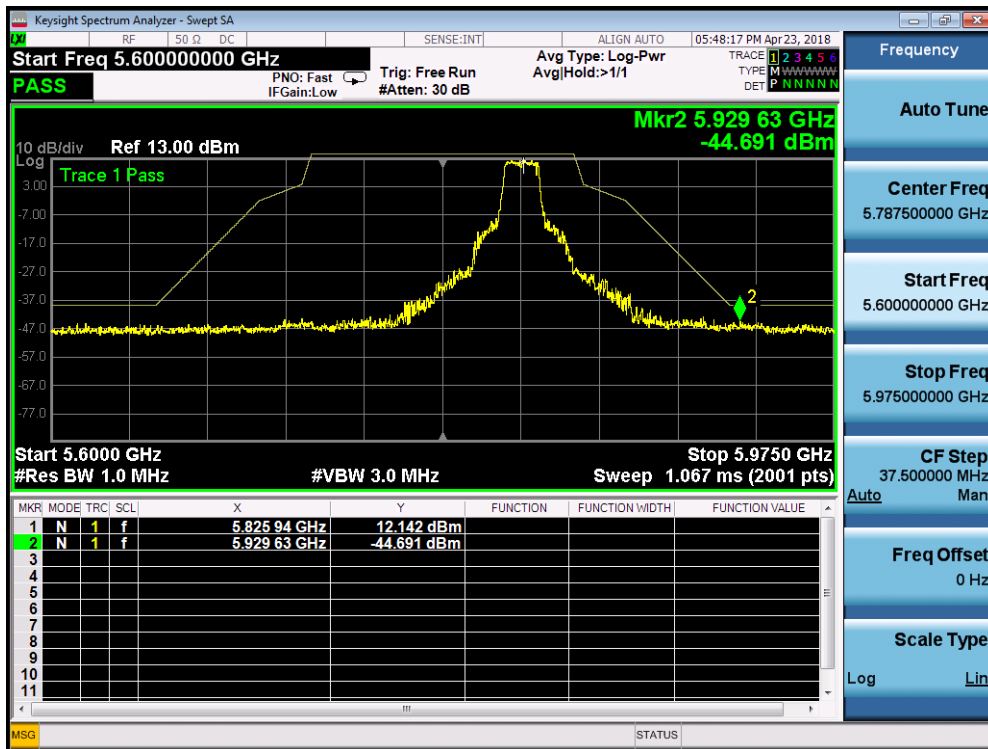

### 5290MHz by 802.11ax(80MHz)

### 5530MHz by 802.11ax(80MHz)

5250MHz by 802.11ax(160MHz)

5570MHz by 802.11ax(160MHz)

**PK-Ant 0+1 with Beam-forming:**

**Band I PK Limit=74 dBuV/m-95.2-10lg2 (2tx) -7.97 (Directional Gain) -0.7 (cable loss) =-33dbm  
5180MHz by 802.11a:**

**5320MHz by 802.11a:**

5500MHz by 802.11a:

5745MHz by 802.11a:

5785MHz by 802.11a:

5825MHz by 802.11a:

5180MHz by 802.11n(20MHz):

5320MHz by 802.11n(20MHz):

5500MHz by 802.11n(20MHz):