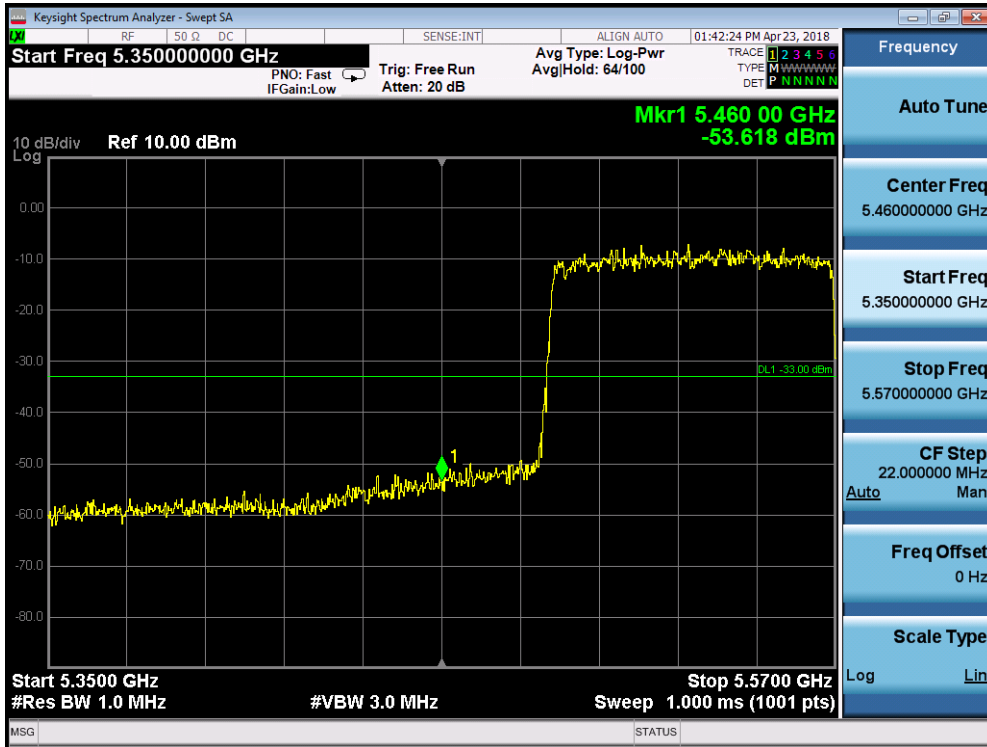

5755MHz by 802.11ax(40MHz):

5795MHz by 802.11ax(40MHz):

5210MHz by 802.11ax(80MHz):

5290MHz by 802.11ax(80MHz):

5530MHz by 802.11ax(80MHz):

5775MHz by 802.11ax(80MHz):