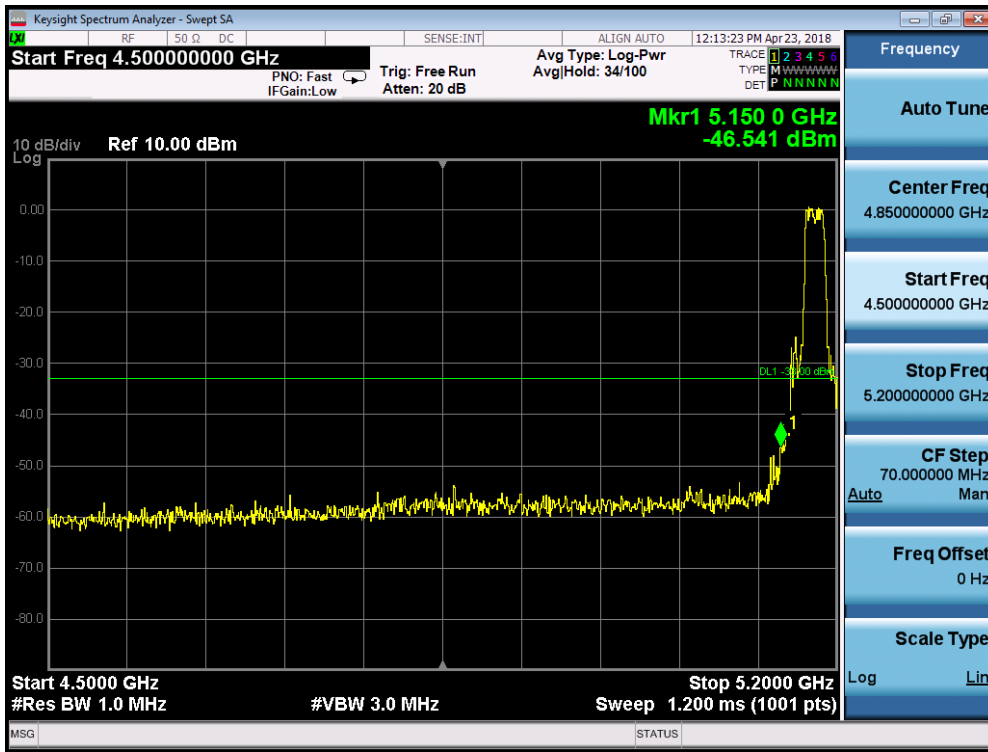

### 5290MHz by 802.11ax(80MHz)

### 5530MHz by 802.11ax(80MHz)

5250MHz by 802.11ax(160MHz)

5570MHz by 802.11ax(160MHz)

**PK-Ant 0+1 with Beam-forming:**

**Band I PK Limit=74 dBuV/m-95.2-10lg2 (2tx) -7.97 (Directional Gain) -0.7 (cable loss) =-33dbm  
5180MHz by 802.11a:**