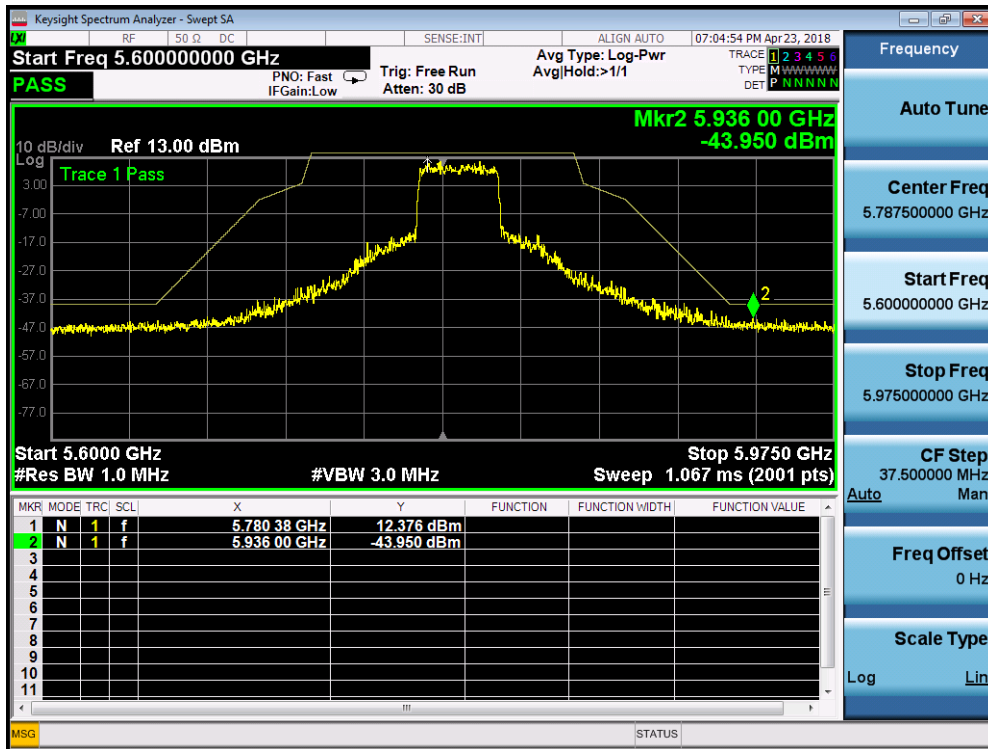

5320MHz by 802.11ax(20MHz):

5500MHz by 802.11ax(20MHz):

5745MHz by 802.11ax(20MHz):

5785MHz by 802.11ax(20MHz):

5825MHz by 802.11ax(20MHz):

5190MHz by 802.11ax(40MHz):

5310MHz by 802.11ax(40MHz):

5510MHz by 802.11ax(40MHz):

5755MHz by 802.11ax(40MHz):

5795MHz by 802.11ax(40MHz):

5210MHz by 802.11ax(80MHz):

5290MHz by 802.11ax(80MHz):

5530MHz by 802.11ax(80MHz):

5775MHz by 802.11ax(80MHz):