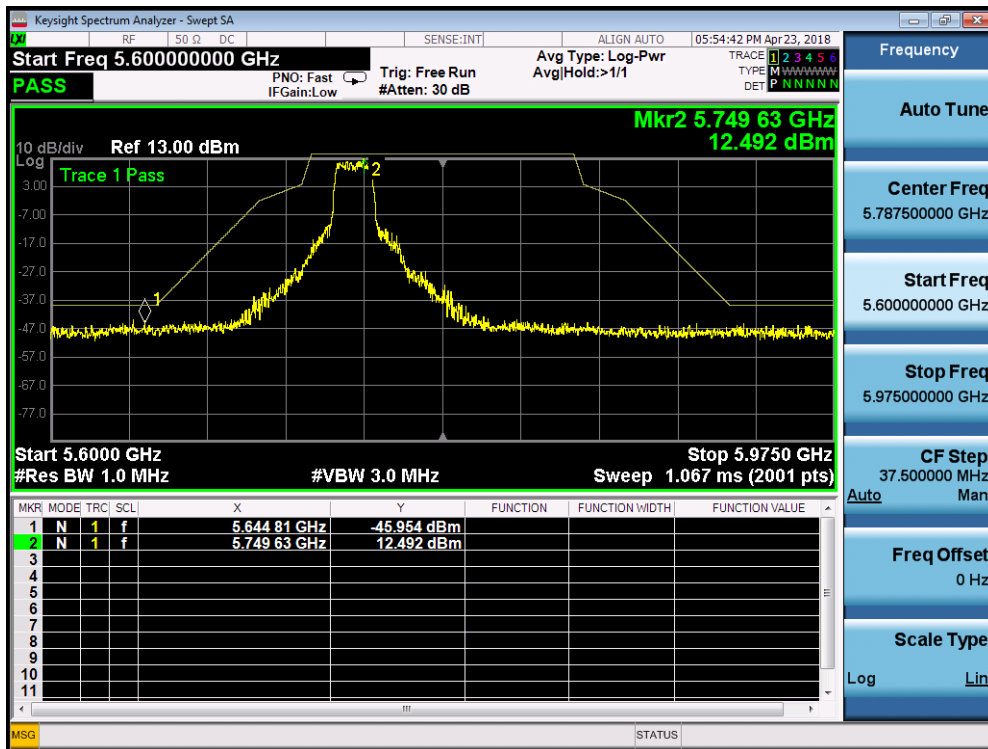

5745MHz by 802.11n(20MHz):