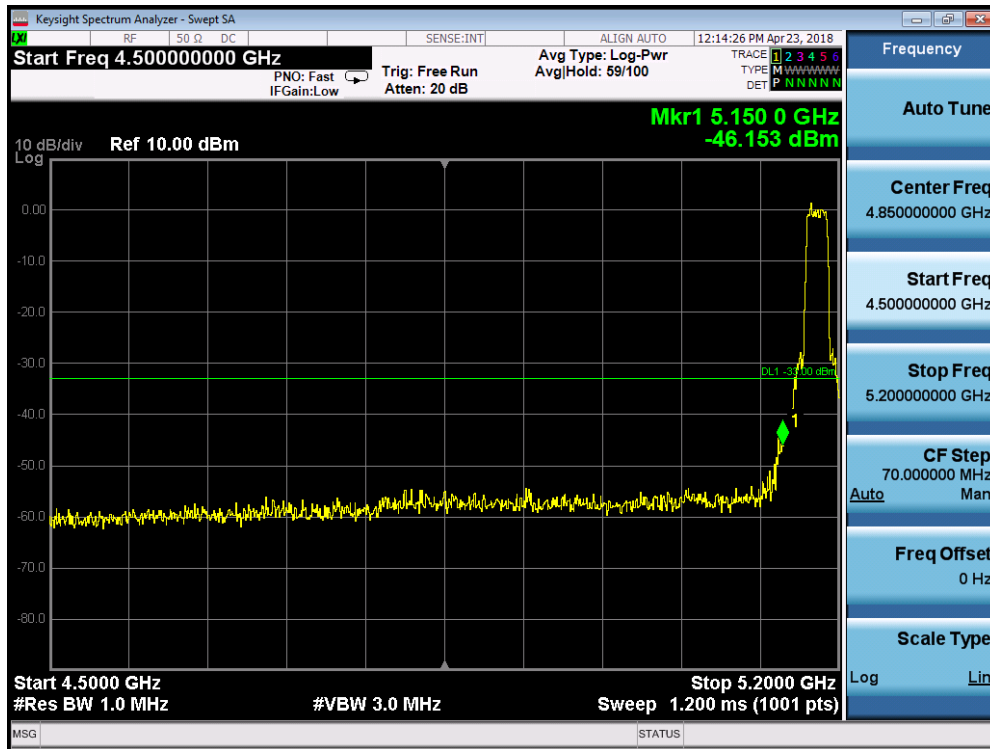

**5320MHz by 802.11a:**

5500MHz by 802.11a:

5745MHz by 802.11a:

5785MHz by 802.11a:

5825MHz by 802.11a:

5180MHz by 802.11n(20MHz):

5320MHz by 802.11n(20MHz):

5500MHz by 802.11n(20MHz):