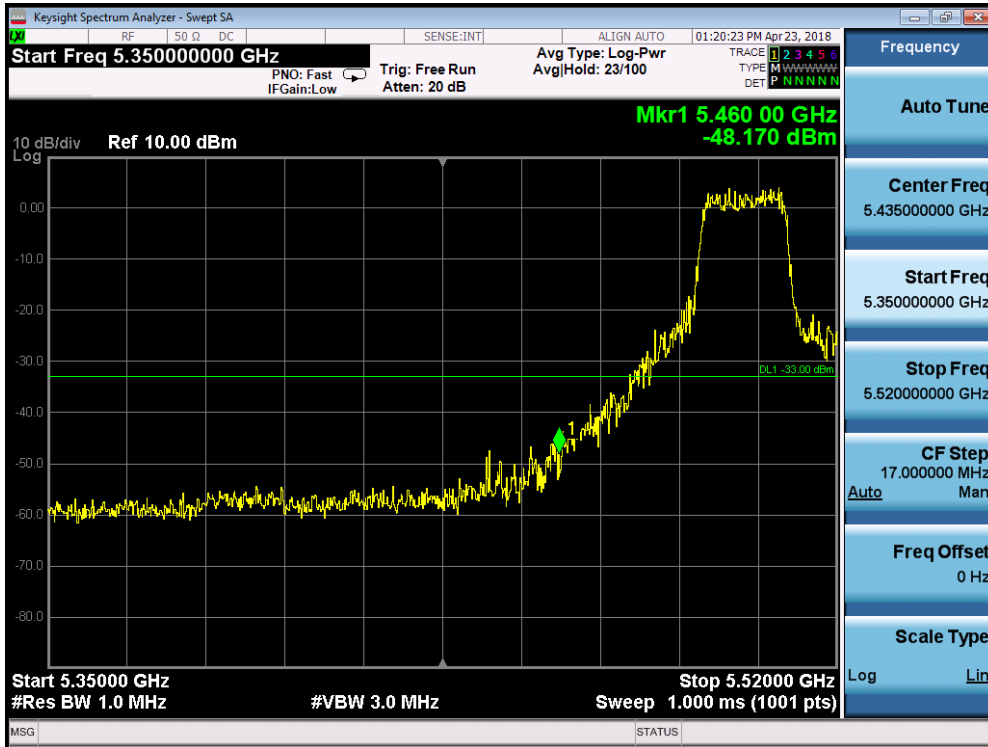

### 5530MHz by 802.11ax(80MHz)

5250MHz by 802.11ax(160MHz)

5570MHz by 802.11ax(160MHz)

**PK-Ant 0+1 with Beam-forming:**

**Band I PK Limit=74 dBuV/m-95.2-10lg2 (2tx) -7.97 (Directional Gain) -0.7 (cable loss) =-33dbm  
5180MHz by 802.11a:**

**5320MHz by 802.11a:**

5500MHz by 802.11a:

5745MHz by 802.11a:

5785MHz by 802.11a:

5825MHz by 802.11a:

5180MHz by 802.11n(20MHz):

5320MHz by 802.11n(20MHz):

5500MHz by 802.11n(20MHz):