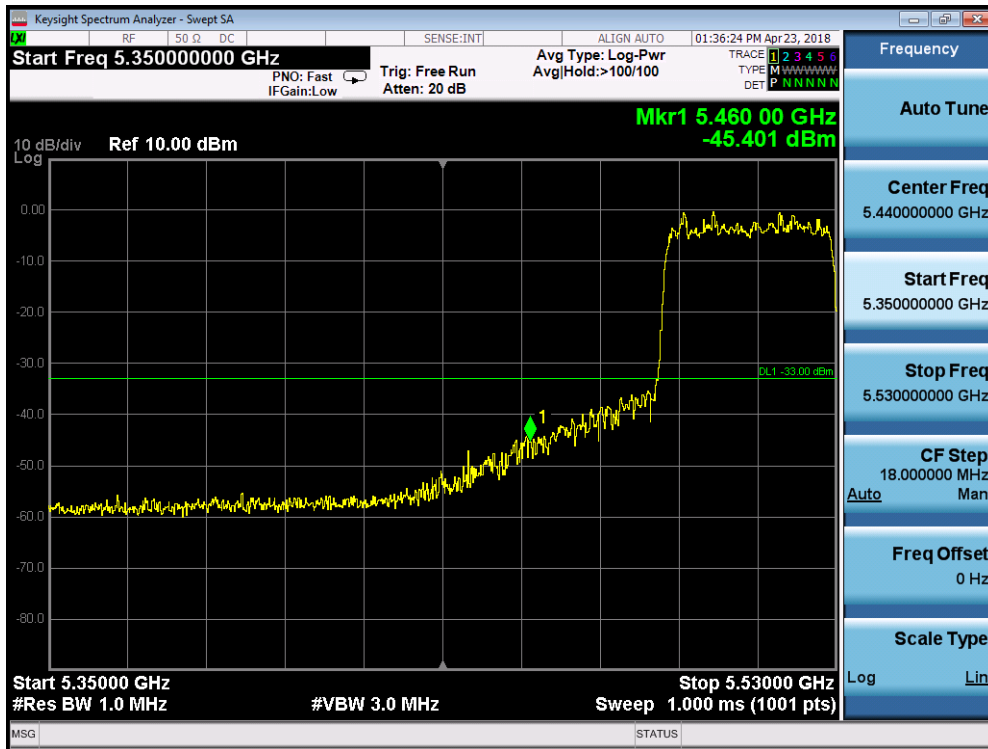

5320MHz by 802.11ax(20MHz):

5500MHz by 802.11ax(20MHz):

5745MHz by 802.11ax(20MHz):

5785MHz by 802.11ax(20MHz):

5825MHz by 802.11ax(20MHz):

5190MHz by 802.11ax(40MHz):

5310MHz by 802.11ax(40MHz):

5510MHz by 802.11ax(40MHz):