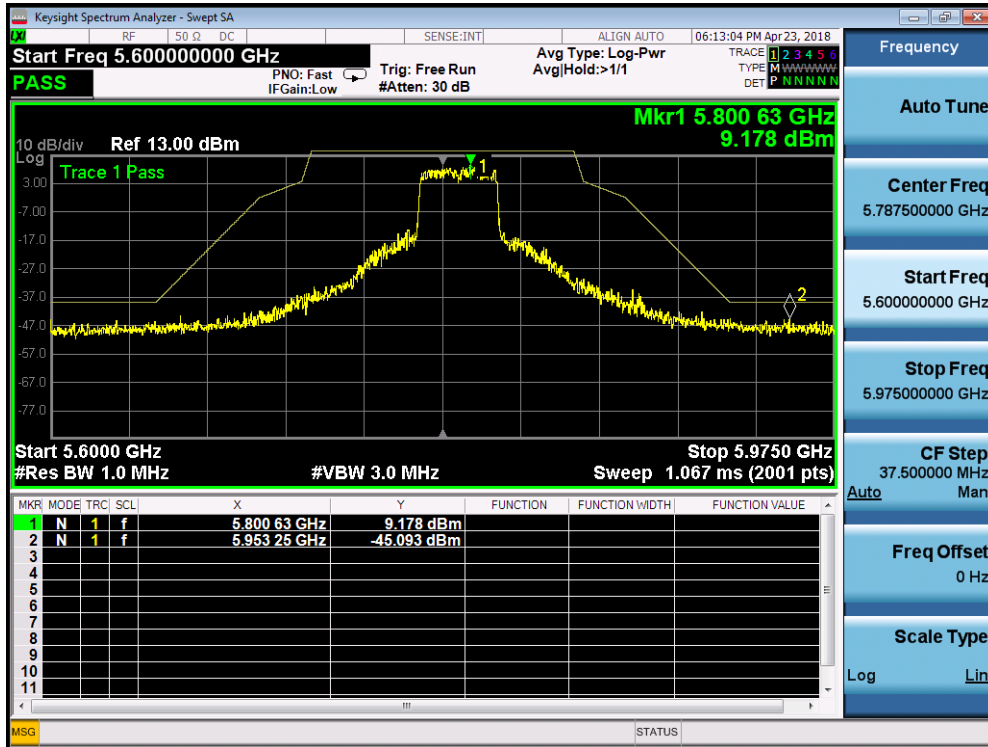

5745MHz by 802.11n(20MHz):

5785MHz by 802.11n(20MHz):

5825MHz by 802.11n(20MHz):

5190MHz by 802.11n(40MHz):

5310MHz by 802.11n(40MHz):

5510MHz by 802.11n(40MHz):

5755MHz by 802.11n(40MHz):

5795MHz by 802.11n(40MHz):