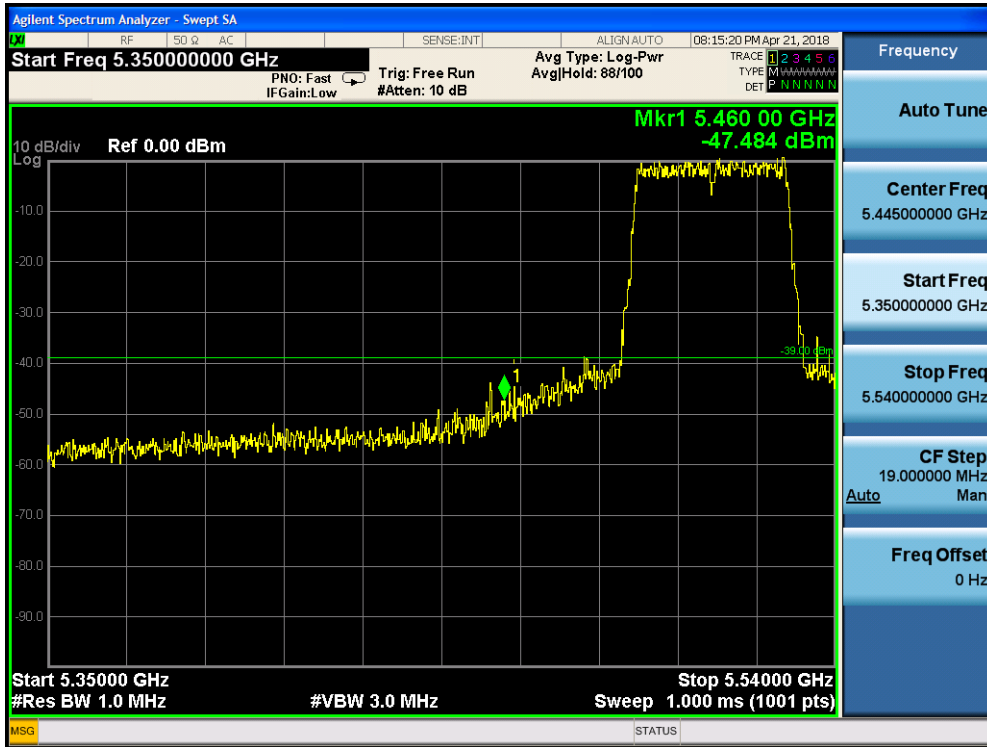

5745MHz by 802.11n(20MHz):

5785MHz by 802.11n(20MHz):

5825MHz by 802.11n(20MHz):

5190MHz by 802.11n(40MHz):

5310MHz by 802.11n(40MHz):

5510MHz by 802.11n(40MHz):

5755MHz by 802.11n(40MHz):

5795MHz by 802.11n(40MHz):