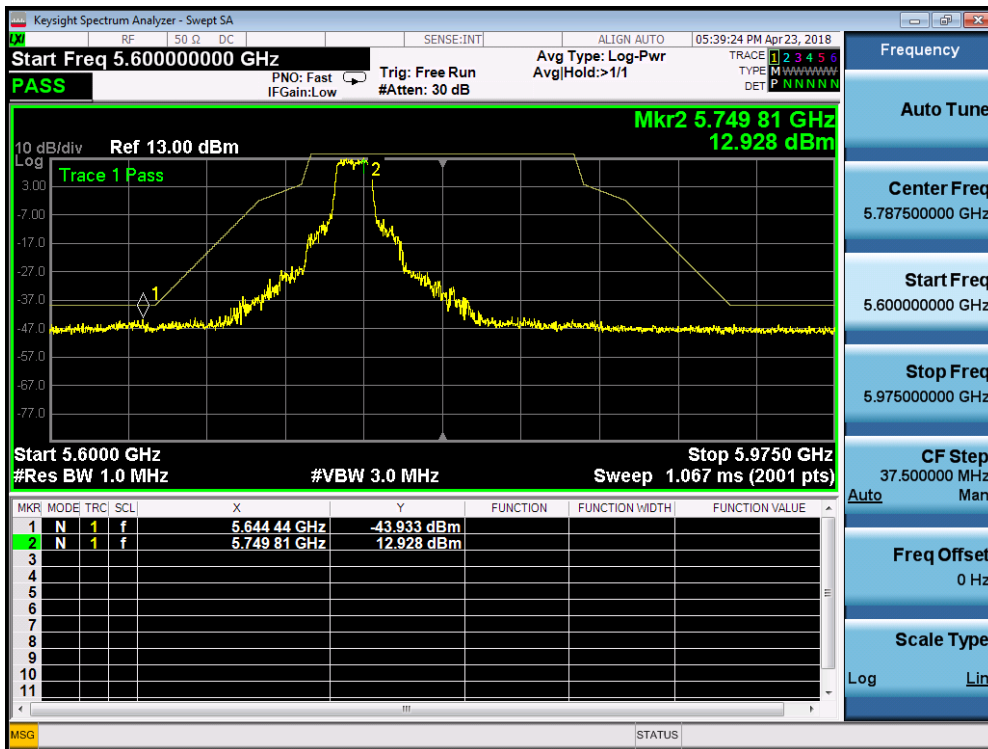

### 5210MHz by 802.11ax(80MHz)

### 5290MHz by 802.11ax(80MHz)

### 5530MHz by 802.11ax(80MHz)

5250MHz by 802.11ax(160MHz)

5570MHz by 802.11ax(160MHz)

**PK-Ant 0+1 with Beam-forming:**

**Band I PK Limit=74 dBuV/m-95.2-10lg2 (2tx) -7.97 (Directional Gain) -0.7 (cable loss) =-33dbm  
5180MHz by 802.11a:**

**5320MHz by 802.11a:**

5500MHz by 802.11a:

5745MHz by 802.11a:

5785MHz by 802.11a:

5825MHz by 802.11a:

5180MHz by 802.11n(20MHz):

5320MHz by 802.11n(20MHz):

5500MHz by 802.11n(20MHz):