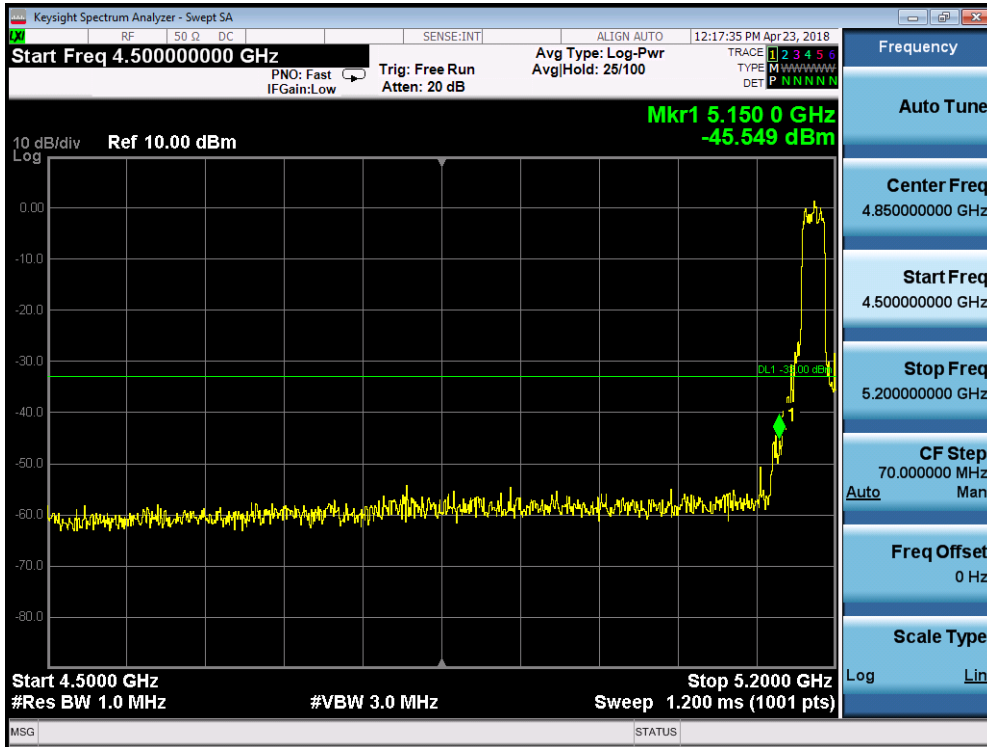

5510MHz by 802.11ac(40MHz):

5755MHz by 802.11ac(40MHz):

5795MHz by 802.11ac(40MHz):

5210MHz by 802.11ac(80MHz):

5290MHz by 802.11ac(80MHz):

5530MHz by 802.11ac(80MHz):

5775MHz by 802.11ac(80MHz):

5180MHz by 802.11ax(20MHz):