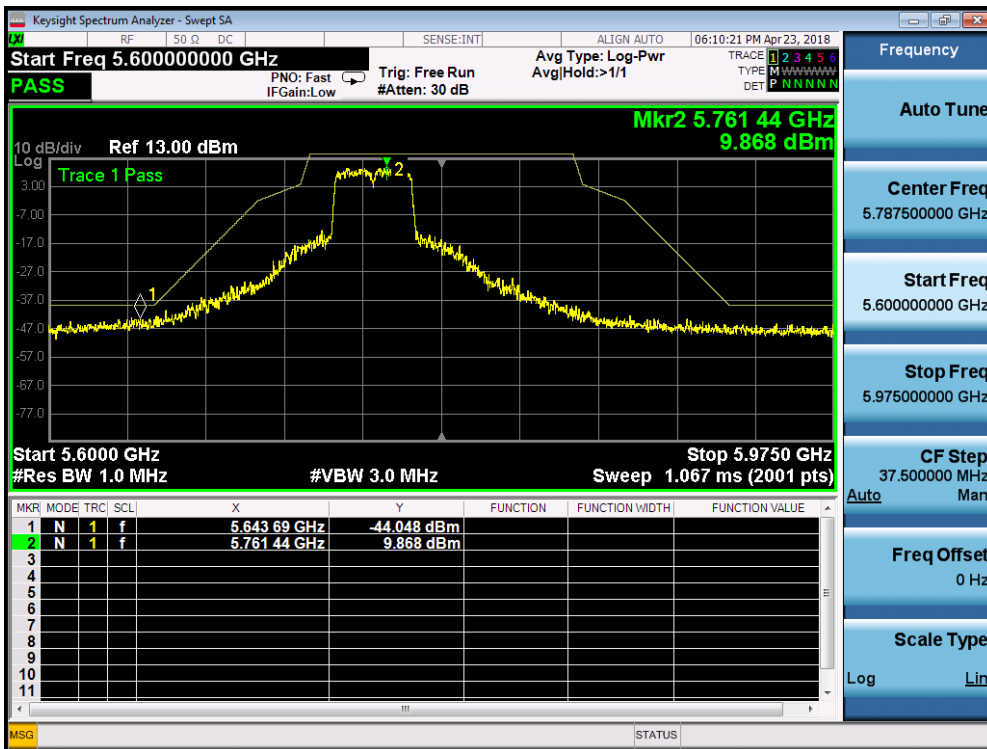

5745MHz by 802.11n(20MHz):

5785MHz by 802.11n(20MHz):

5825MHz by 802.11n(20MHz):

5190MHz by 802.11n(40MHz):

5310MHz by 802.11n(40MHz):

5510MHz by 802.11n(40MHz):

5755MHz by 802.11n(40MHz):

5795MHz by 802.11n(40MHz):