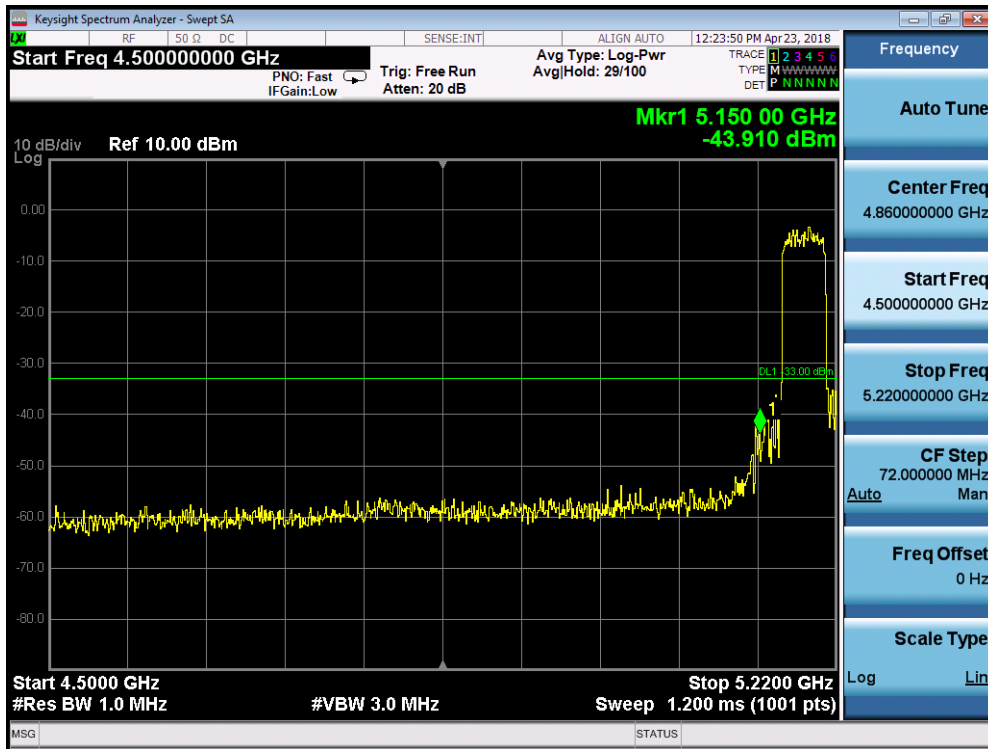

5320MHz by 802.11ax(20MHz):

5500MHz by 802.11ax(20MHz):

5745MHz by 802.11ax(20MHz):

5785MHz by 802.11ax(20MHz):

5825MHz by 802.11ax(20MHz):

5190MHz by 802.11ax(40MHz):

5310MHz by 802.11ax(40MHz):

5510MHz by 802.11ax(40MHz):