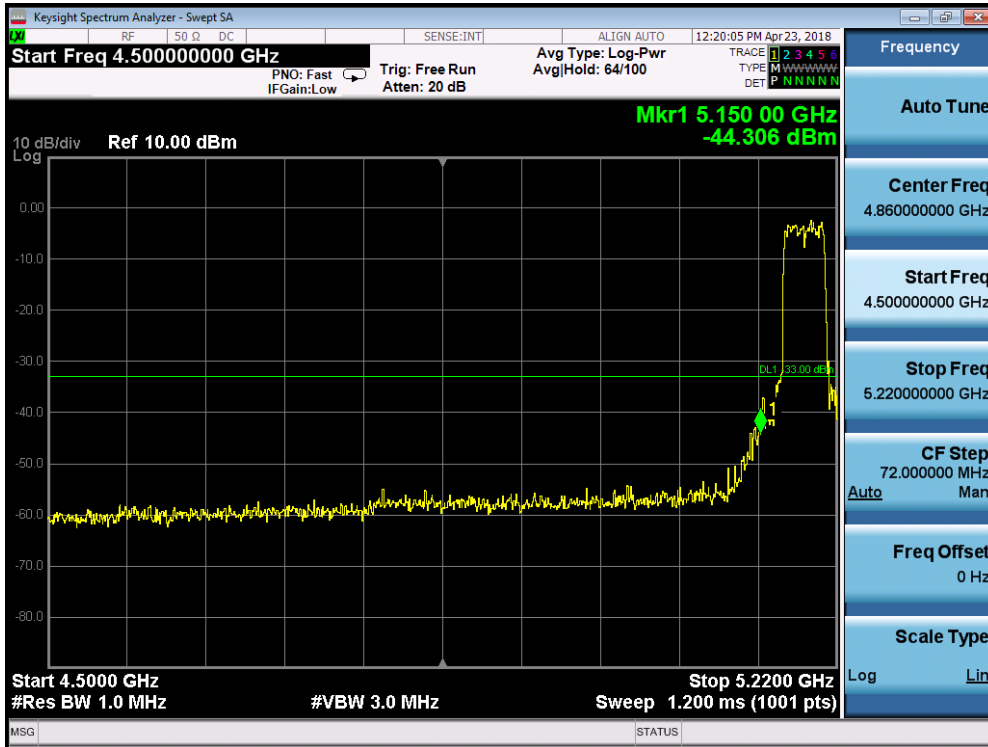

5745MHz by 802.11n(20MHz):

5785MHz by 802.11n(20MHz):

5825MHz by 802.11n(20MHz):

5190MHz by 802.11n(40MHz):

5310MHz by 802.11n(40MHz):

5510MHz by 802.11n(40MHz):

5755MHz by 802.11n(40MHz):

5795MHz by 802.11n(40MHz):