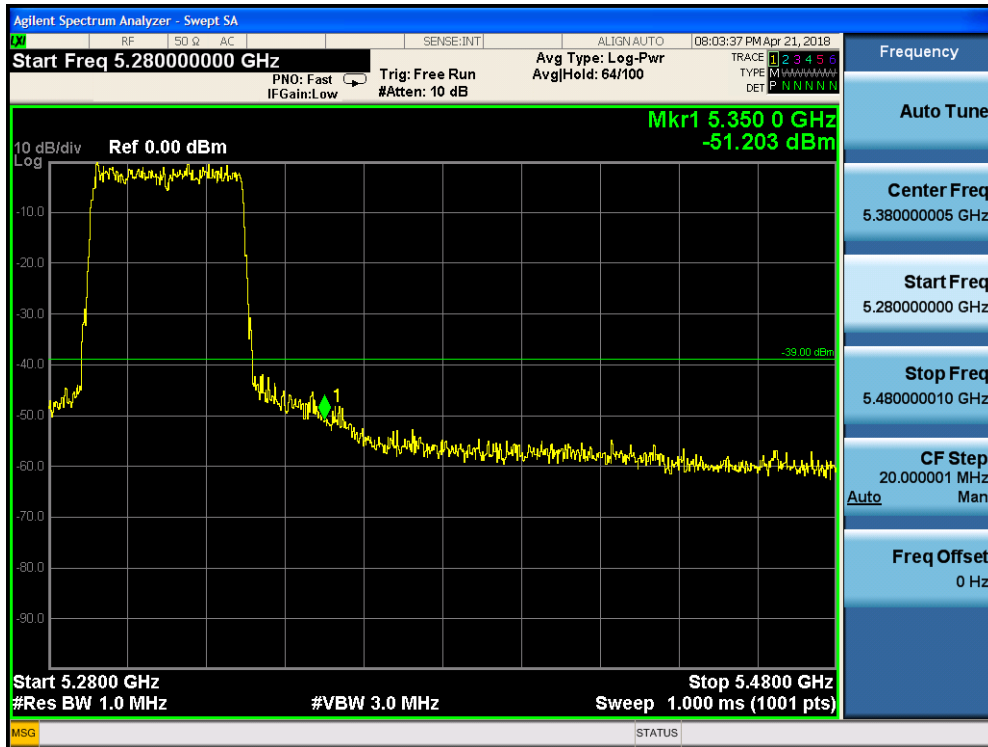

5190MHz by 802.11ax(40MHz):

5310MHz by 802.11ax(40MHz):

5510MHz by 802.11ax(40MHz):

5755MHz by 802.11ax(40MHz):

5795MHz by 802.11ax(40MHz):

5210MHz by 802.11ax(80MHz):

5290MHz by 802.11ax(80MHz):

5530MHz by 802.11ax(80MHz):

5775MHz by 802.11ax(80MHz):

5250MHz by 802.11ax(160MHz):

5570MHz by 802.11ax(160MHz)

**AV-Ant 0+1 with Beam-forming:**

**Band I AV Limit=54 dBuV/m-95.2-10lg2 (2tx) -7.97 (Directional Gain) -0.7 (cable loss) =-53dbm  
5180MHz by 802.11a:**