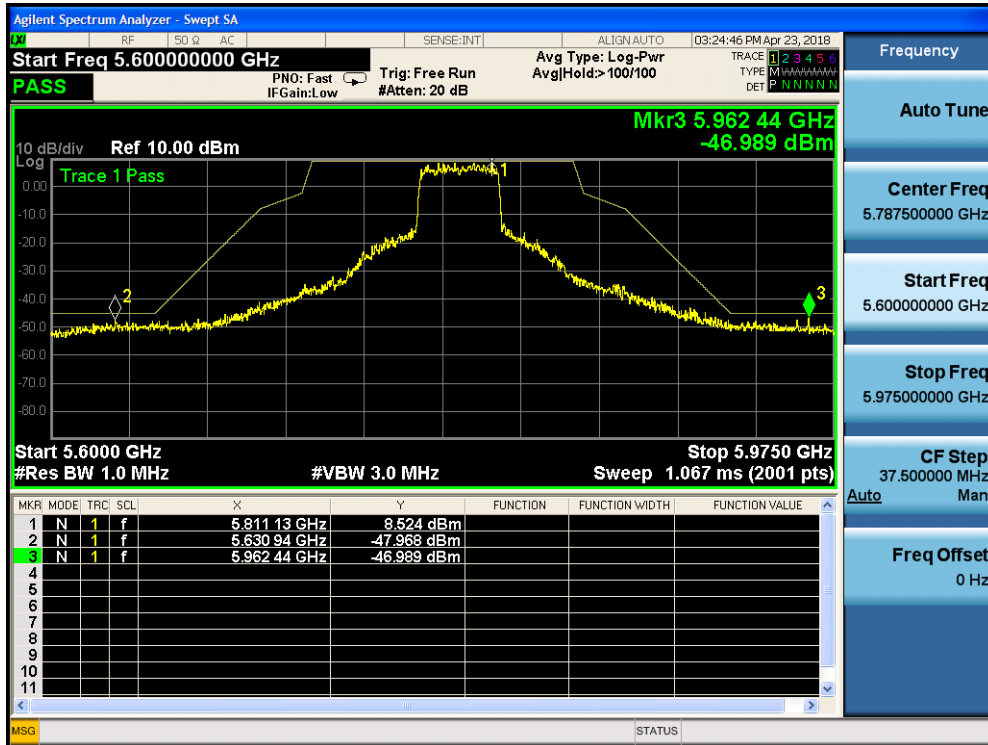

5190MHz by 802.11ax(40MHz):

5310MHz by 802.11ax(40MHz):

5510MHz by 802.11ax(40MHz):

5755MHz by 802.11ax(40MHz):

5795MHz by 802.11ax(40MHz):

5210MHz by 802.11ax(80MHz):

5290MHz by 802.11ax(80MHz):

5530MHz by 802.11ax(80MHz):

5775MHz by 802.11ax(80MHz):

5250MHz by 802.11ax(160MHz):

5570MHz by 802.11ax(160MHz)

**AV-Ant 0+1 with Beam-forming:**

**Band I AV Limit=54 dBuV/m-95.2-10lg2 (2tx) -7.97 (Directional Gain) -0.7 (cable loss) =-53dbm  
5180MHz by 802.11a:**