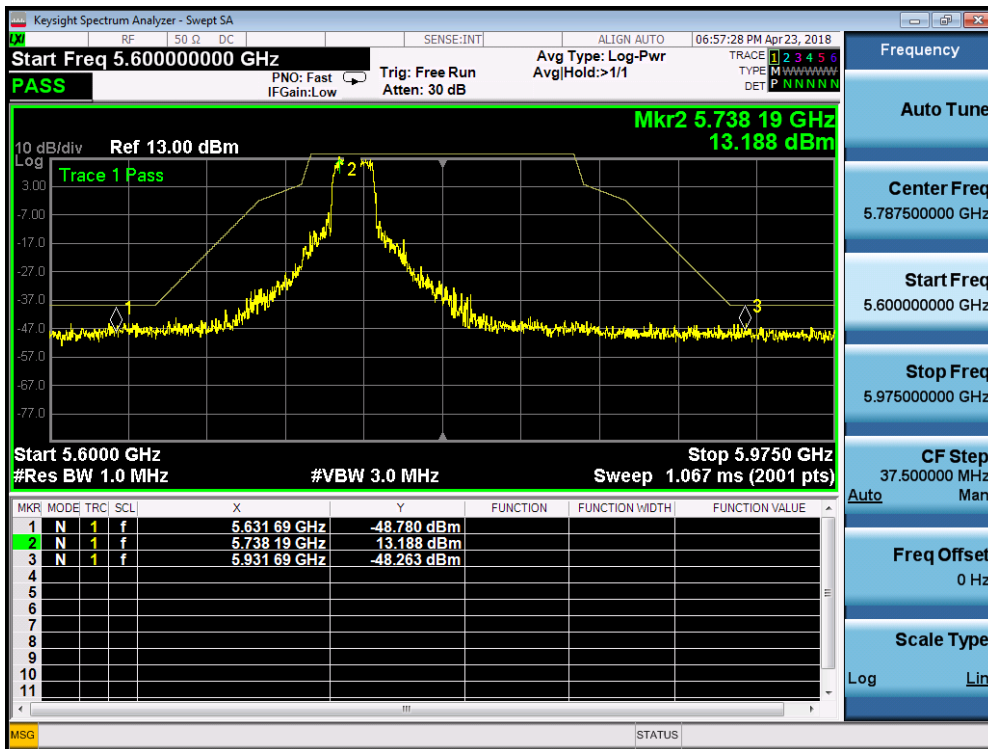

5745MHz by 802.11ax(20MHz):