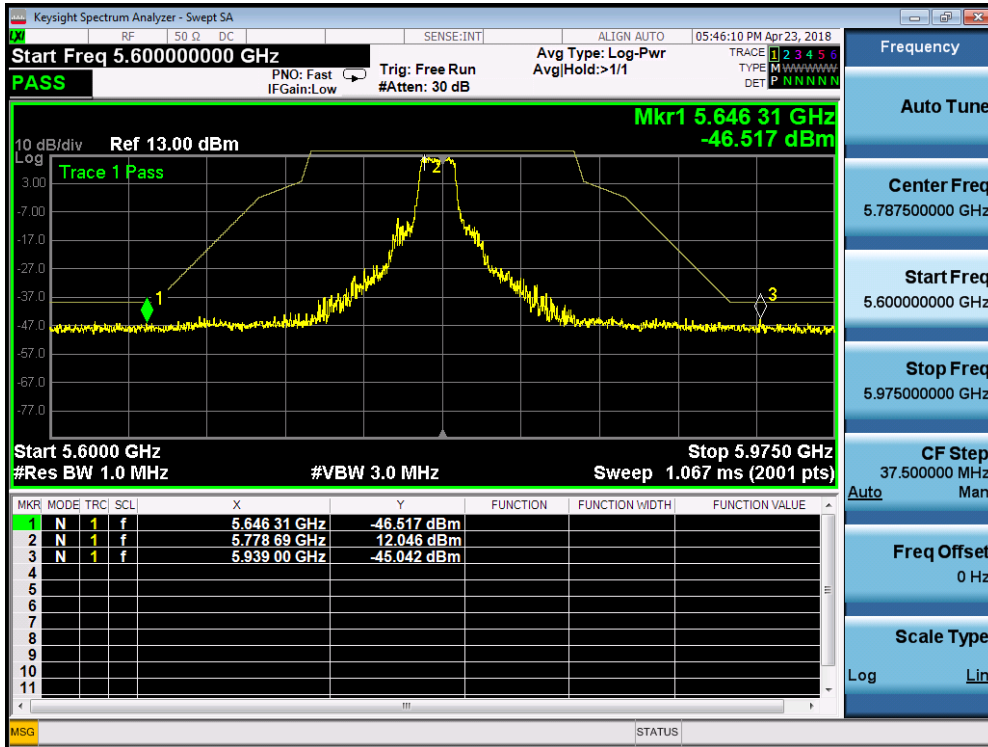

### 5530MHz by 802.11ax(80MHz)

5250MHz by 802.11ax(160MHz)

5570MHz by 802.11ax(160MHz)

**PK-Ant 0+1 with Beam-forming:**

**Band I PK Limit=74 dBuV/m-95.2-10lg2 (2tx) -7.97 (Directional Gain) -0.7 (cable loss) =-33dbm  
5180MHz by 802.11a:**

**5320MHz by 802.11a:**

5500MHz by 802.11a:

5745MHz by 802.11a:

5785MHz by 802.11a:

5825MHz by 802.11a:

5180MHz by 802.11n(20MHz):

5320MHz by 802.11n(20MHz):

5500MHz by 802.11n(20MHz):