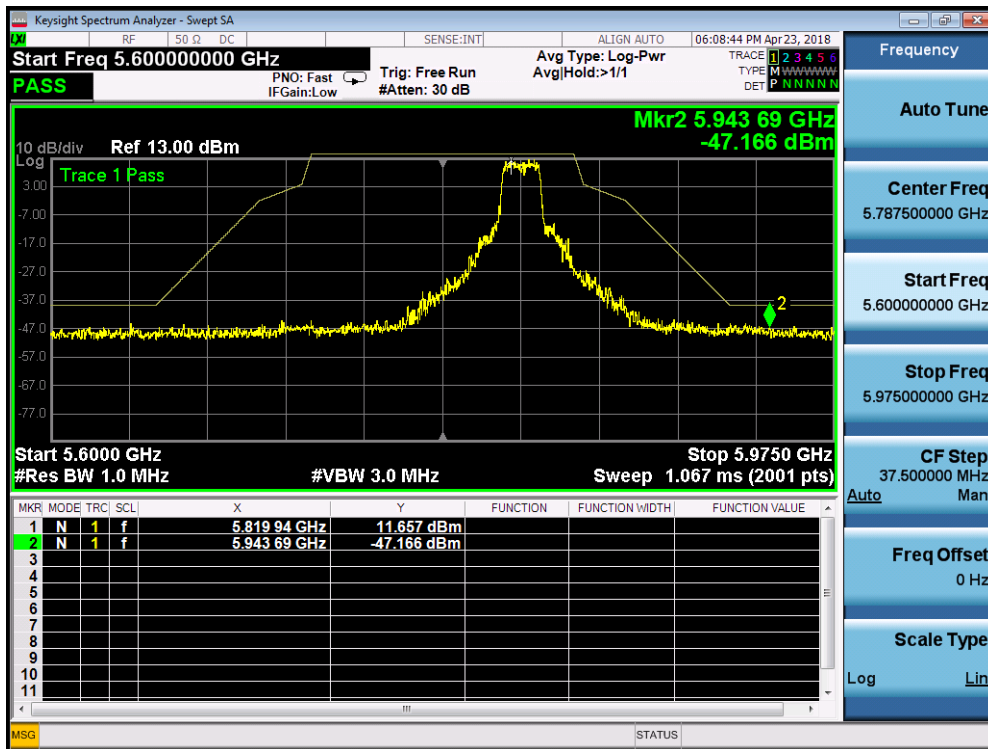

5825MHz by 802.11n(20MHz):