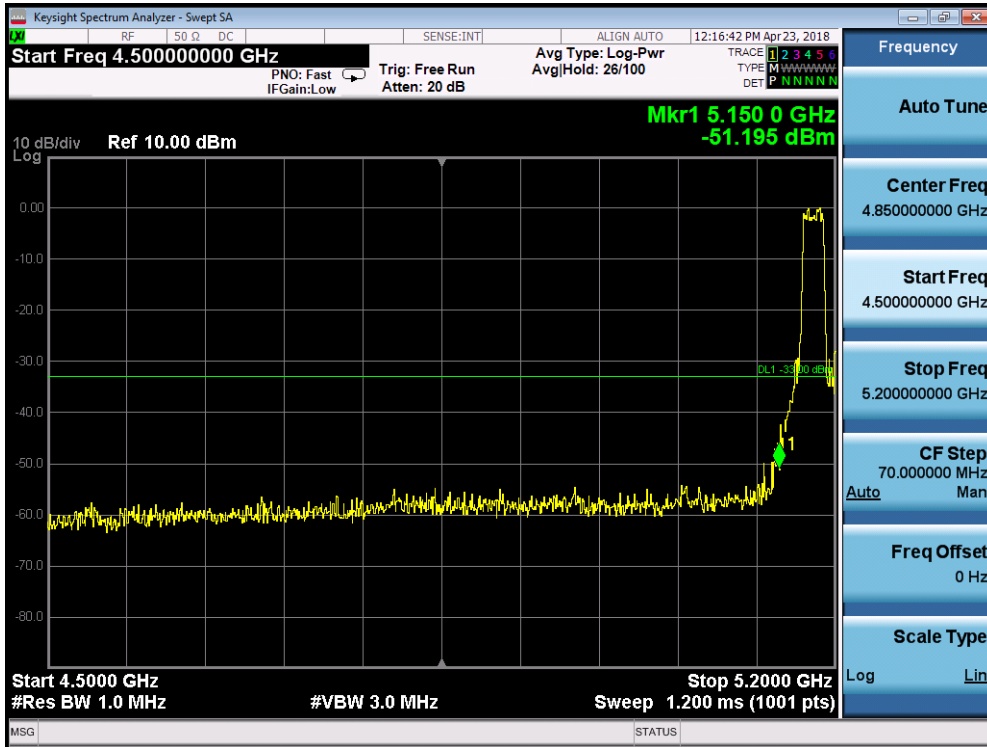

5180MHz by 802.11ac(20MHz):