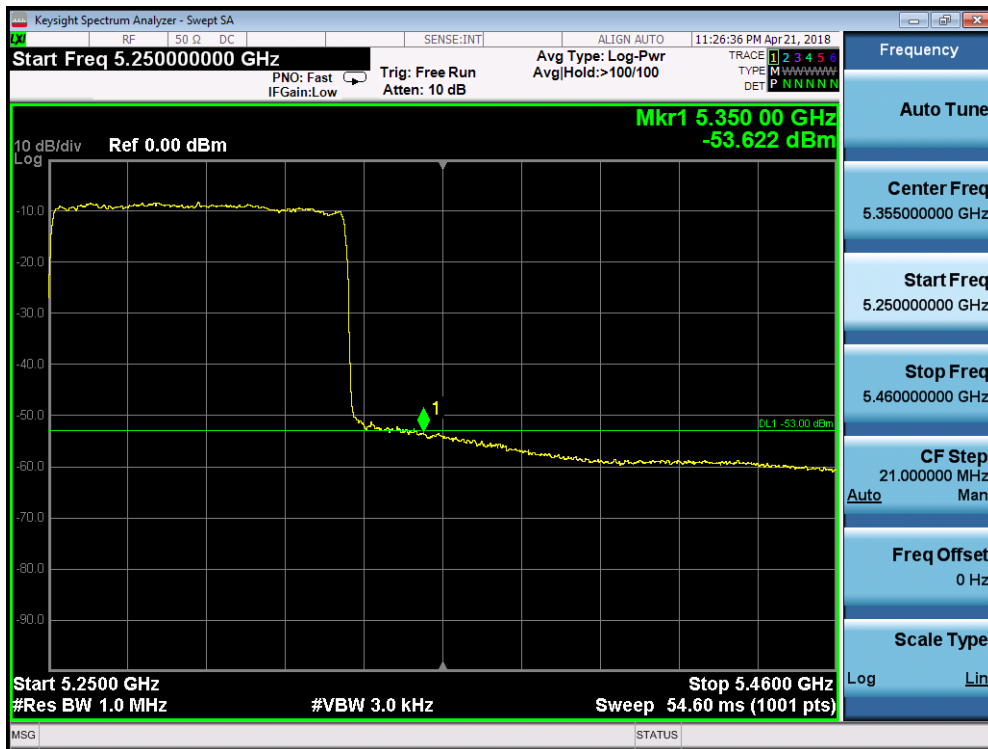

### 5290MHz by 802.11ac(80MHz)

### 5530MHz by 802.11ac(80MHz)

5180MHz by 802.11ax(20MHz):

5320MHz by 802.11ax(20MHz):

5500MHz by 802.11ax(20MHz):

5190MHz by 802.11ax(40MHz):

5310MHz by 802.11ax(40MHz):

5510MHz by 802.11ax(40MHz):

### 5210MHz by 802.11ax(80MHz)

### 5290MHz by 802.11ax(80MHz)