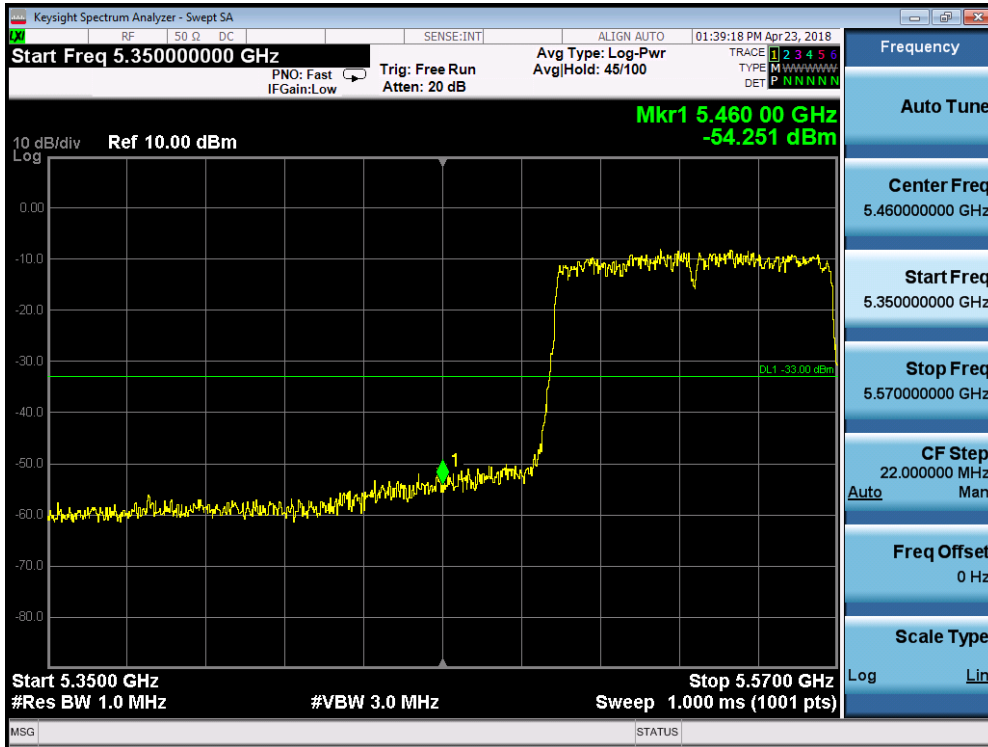

5510MHz by 802.11ac(40MHz):

5755MHz by 802.11ac(40MHz):

5795MHz by 802.11ac(40MHz):

5210MHz by 802.11ac(80MHz):

5290MHz by 802.11ac(80MHz):

5530MHz by 802.11ac(80MHz):

5775MHz by 802.11ac(80MHz):

5180MHz by 802.11ax(20MHz):