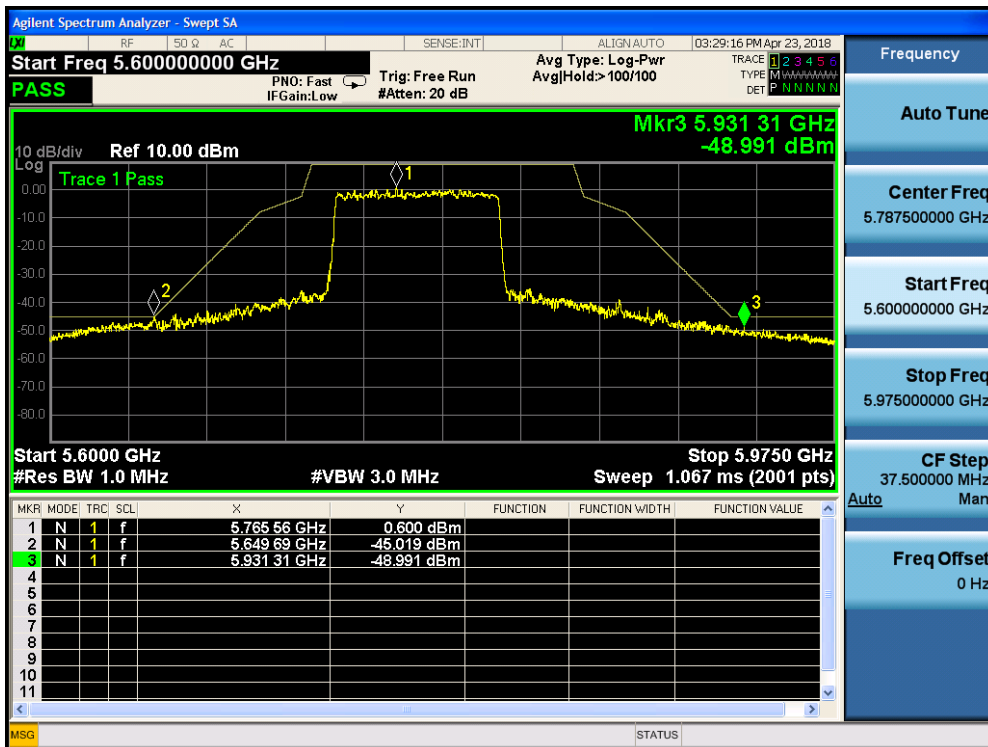

5190MHz by 802.11ax(40MHz):

5310MHz by 802.11ax(40MHz):

5510MHz by 802.11ax(40MHz):

5755MHz by 802.11ax(40MHz):

5795MHz by 802.11ax(40MHz):

5210MHz by 802.11ax(80MHz):

5290MHz by 802.11ax(80MHz):

5530MHz by 802.11ax(80MHz):

5775MHz by 802.11ax(80MHz):

5250MHz by 802.11ax(160MHz):

5570MHz by 802.11ax(160MHz)

**AV-Ant 0+1 with Beam-forming:**

**Band I AV Limit=54 dBuV/m-95.2-10lg2 (2tx) -7.97 (Directional Gain) -0.7 (cable loss) =-53dbm  
5180MHz by 802.11a:**