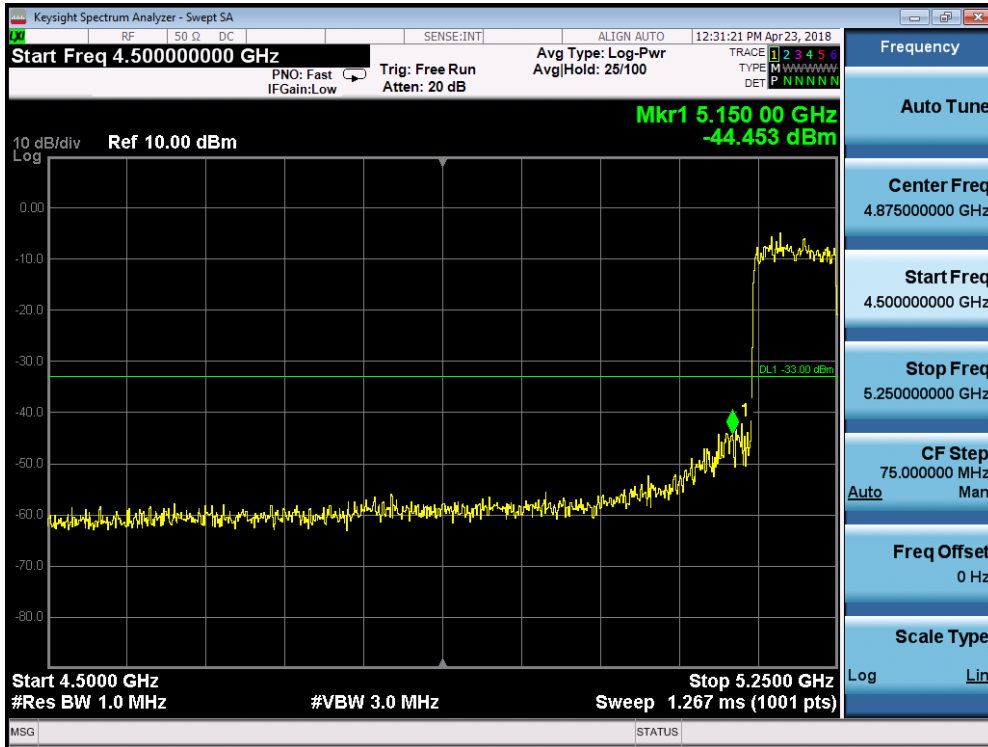

5755MHz by 802.11ax(40MHz):

5795MHz by 802.11ax(40MHz):

5210MHz by 802.11ax(80MHz):

5290MHz by 802.11ax(80MHz):

5530MHz by 802.11ax(80MHz):

5775MHz by 802.11ax(80MHz):