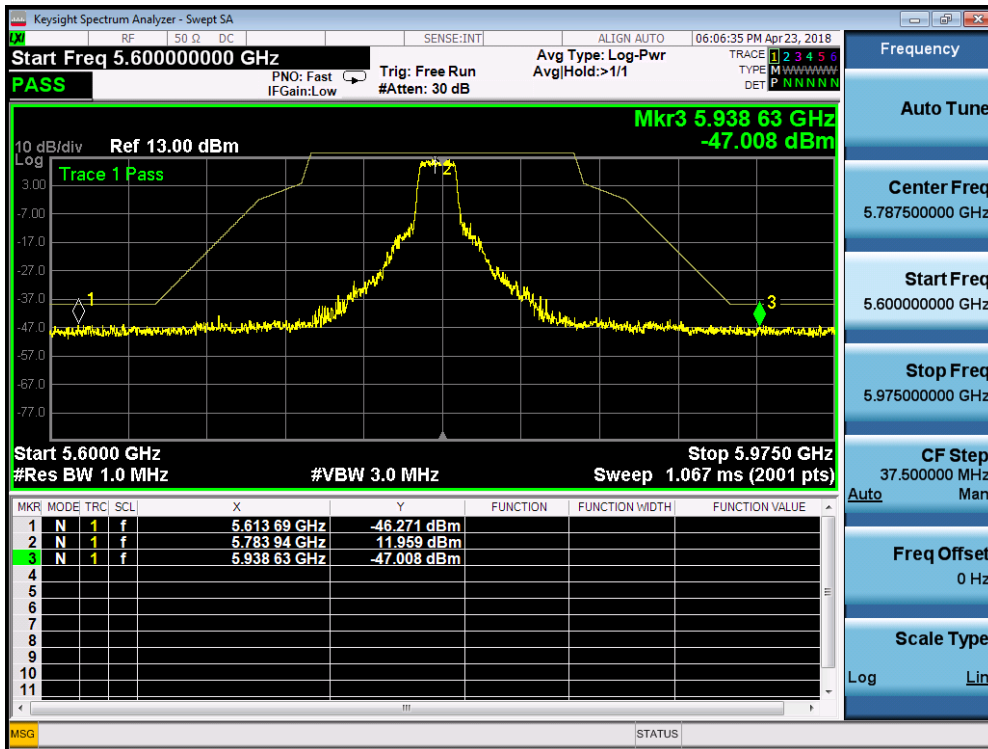

5785MHz by 802.11n(20MHz):