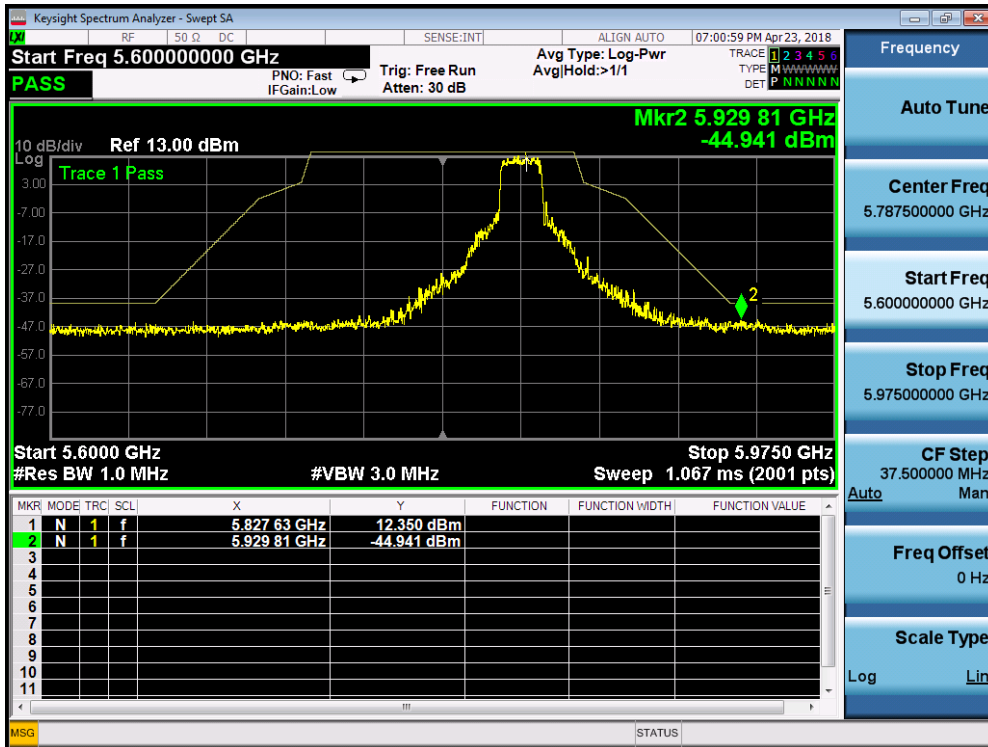

5320MHz by 802.11ax(20MHz):

5500MHz by 802.11ax(20MHz):

5745MHz by 802.11ax(20MHz):

5785MHz by 802.11ax(20MHz):

5825MHz by 802.11ax(20MHz):

5190MHz by 802.11ax(40MHz):

5310MHz by 802.11ax(40MHz):

5510MHz by 802.11ax(40MHz):