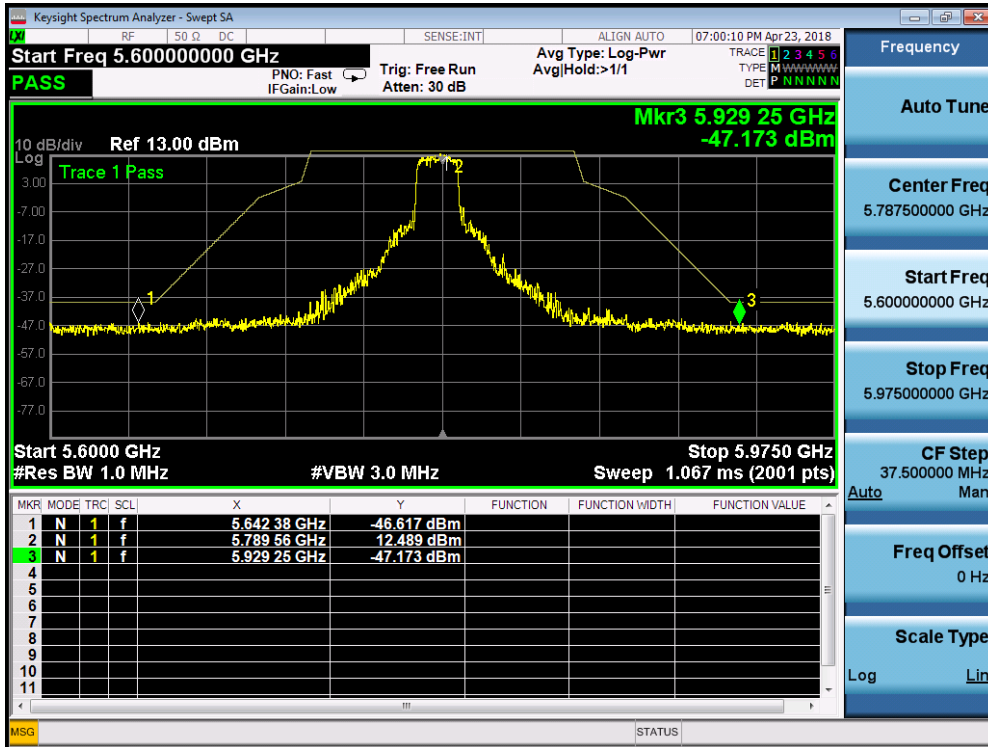

5320MHz by 802.11ax(20MHz):

5500MHz by 802.11ax(20MHz):

5745MHz by 802.11ax(20MHz):

5785MHz by 802.11ax(20MHz):

5825MHz by 802.11ax(20MHz):

5190MHz by 802.11ax(40MHz):

5310MHz by 802.11ax(40MHz):

5510MHz by 802.11ax(40MHz):