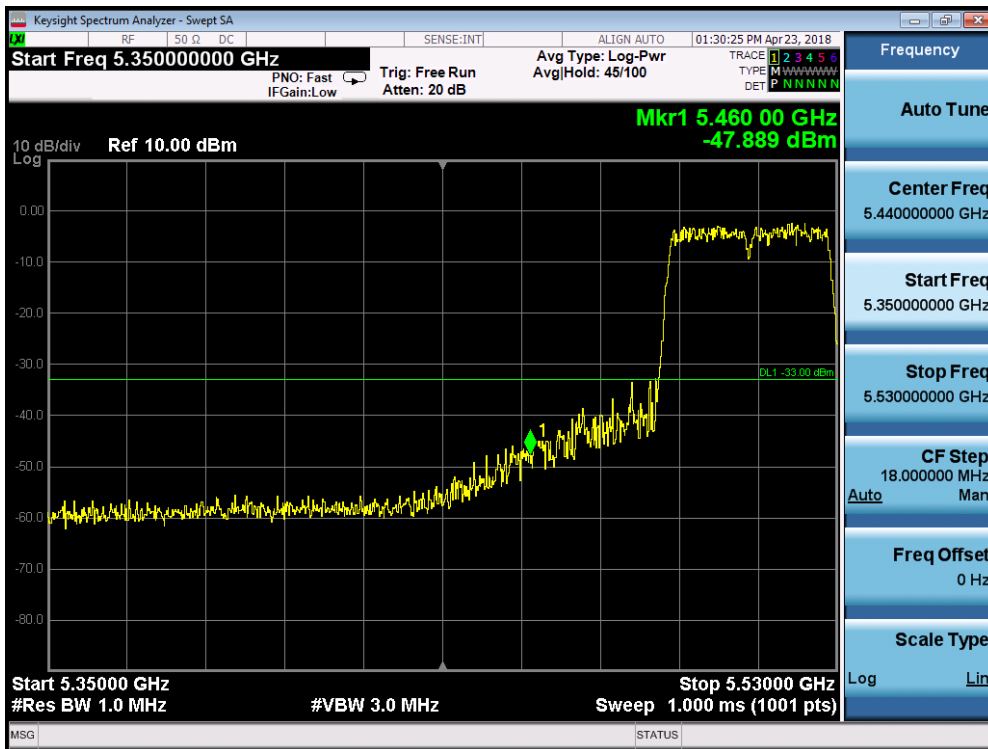

5745MHz by 802.11n(20MHz):

5785MHz by 802.11n(20MHz):

5825MHz by 802.11n(20MHz):

5190MHz by 802.11n(40MHz):

5310MHz by 802.11n(40MHz):

5510MHz by 802.11n(40MHz):

5755MHz by 802.11n(40MHz):

5795MHz by 802.11n(40MHz):