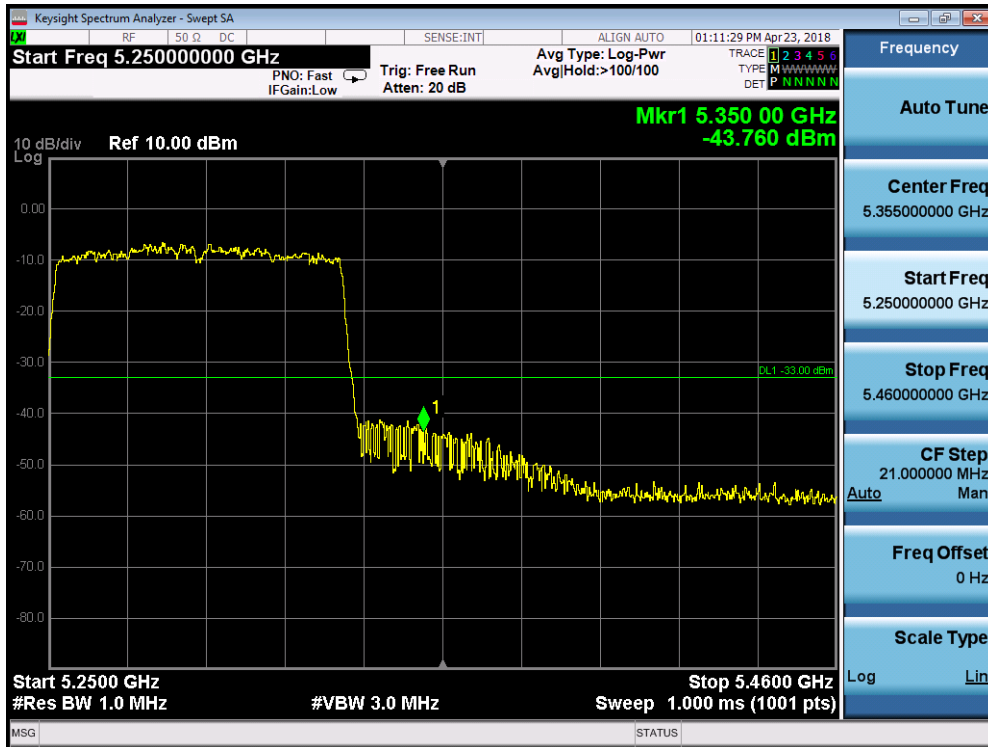

5755MHz by 802.11ax(40MHz):

5795MHz by 802.11ax(40MHz):

5210MHz by 802.11ax(80MHz):

5290MHz by 802.11ax(80MHz):

5530MHz by 802.11ax(80MHz):

5775MHz by 802.11ax(80MHz):