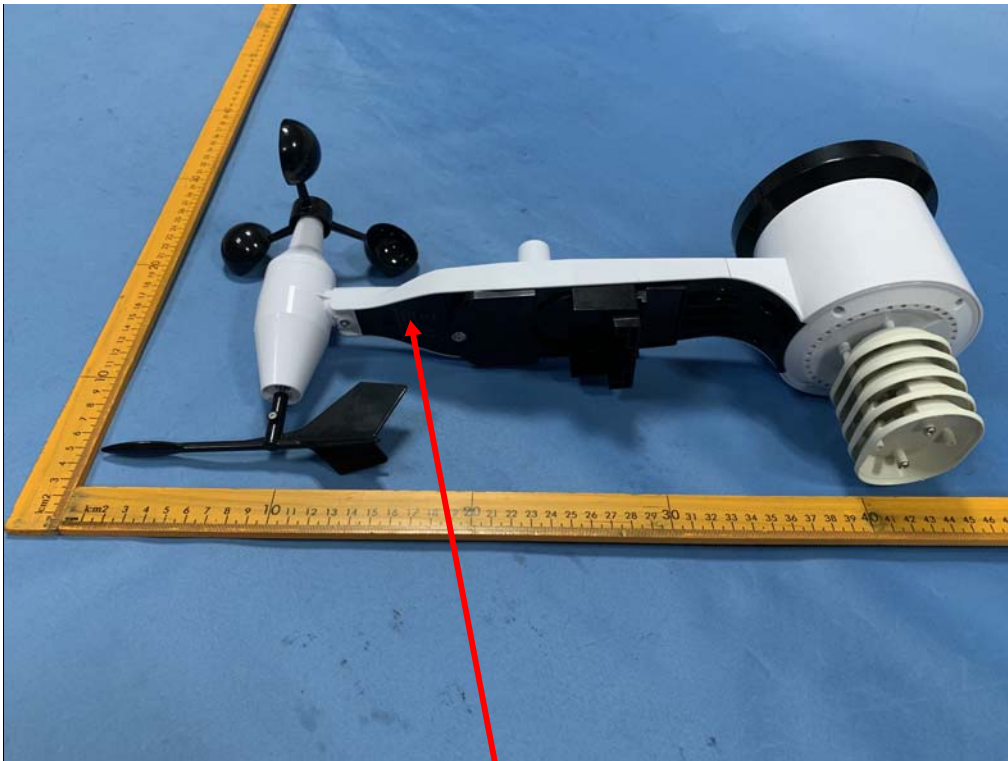

Label and label location

Weather Station (Transmitter)
Model no.: WS69CN
Power: 2x1.5V AA battery
Frequency: 433.92MHz
FCC ID: WA5WS69CN

This device complies with Part 15 of the FCC Rules. Operation is subject to the following two conditions:

- (1) This device may not cause harmful interference, and (2)
- This device must accept any interference received, including interference that may cause undesired operation.

Weather Station (Transmitter)
Model no.: WH69
Power: 2x1.5V AA battery
Frequency: 433.92MHz
FCC ID: WA5WS69CN