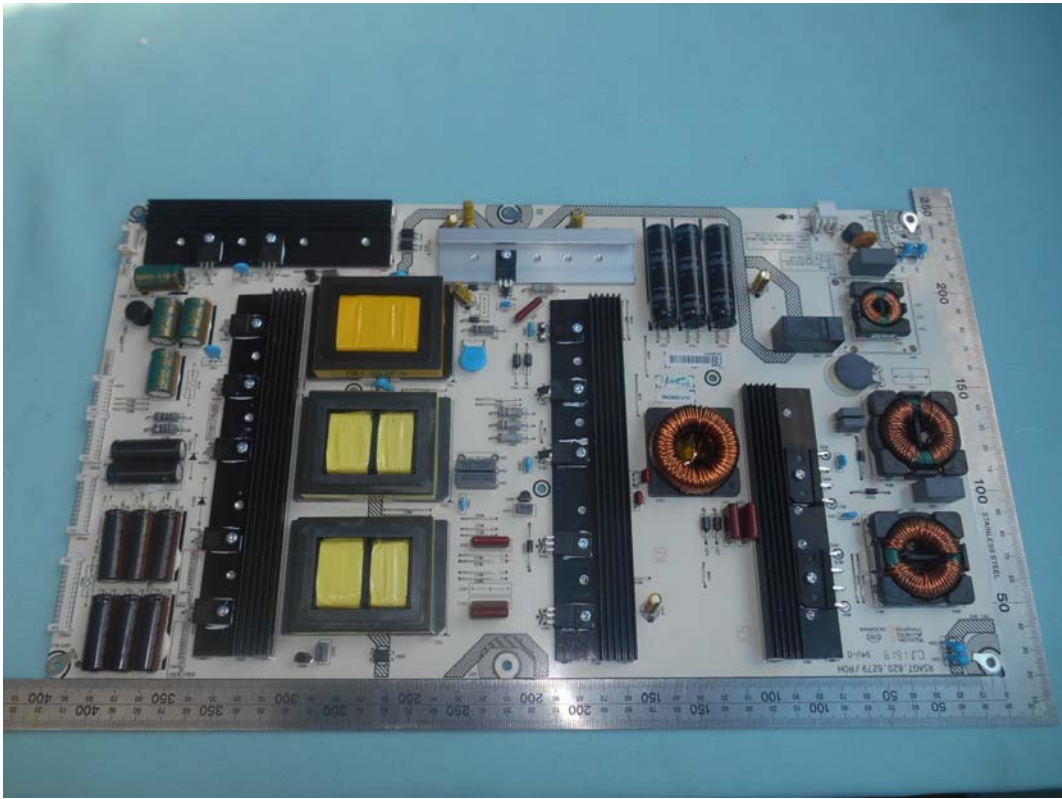

FIGURE 1
LED LCD TV (M/N: LC-75N8000U)
COVER REMOVED

FIGURE 2
LED LCD TV (M/N: LC-75N8000U)
LCD PANEL LABEL

*FIGURE 3
LED LCD TV (M/N: LC-75N8000U)
POWER BOARD (COMPONENT SIDE)*

*FIGURE 4
LED LCD TV (M/N: LC-75N8000U)
POWER BOARD (SOLDERED SIDE)*

FIGURE 5
LED LCD TV (M/N: LC-75N8000U)
AC BOARD (COMPONENT SIDE)

FIGURE 6
LED LCD TV (M/N: LC-75N8000U)
AC BOARD (SOLDERED SIDE)

FIGURE 7
LED LCD TV (M/N: LC-75N8000U)
MAIN BOARD (COMPONENT SIDE)

FIGURE 8
LED LCD TV (M/N: LC-75N8000U)
MAIN BOARD (SOLDERED SIDE)

FIGURE 9
LED LCD TV (M/N: LC-75N8000U)
CHIP#1 AND CRYSTAL#1 ON MAIN BOARD

FIGURE 10
LED LCD TV (M/N: LC-75N8000U)
CHIP#2 AND CRYSTAL #2 ON MAIN BOARD

FIGURE 11
LED LCD TV (M/N: LC-75N8000U)
TUNER

FIGURE 12
LED LCD TV (M/N: LC-75N8000U)
TUNER BOARD (COMPONENT SIDE)

FIGURE 13
LED LCD TV (M/N: LC-75N8000U)
TUNER BOARD (SOLDERED SIDE)

FIGURE 14
LED LCD TV (M/N: LC-75N8000U)
KEY BOARD (COMPONENT SIDE)

FIGURE 15
LED LCD TV (M/N: LC-75N8000U)
KEY BOARD (SOLDERED SIDE)

FIGURE 16
LED LCD TV (M/N: LC-75N8000U)
RF BOARD (COMPONENT SIDE)