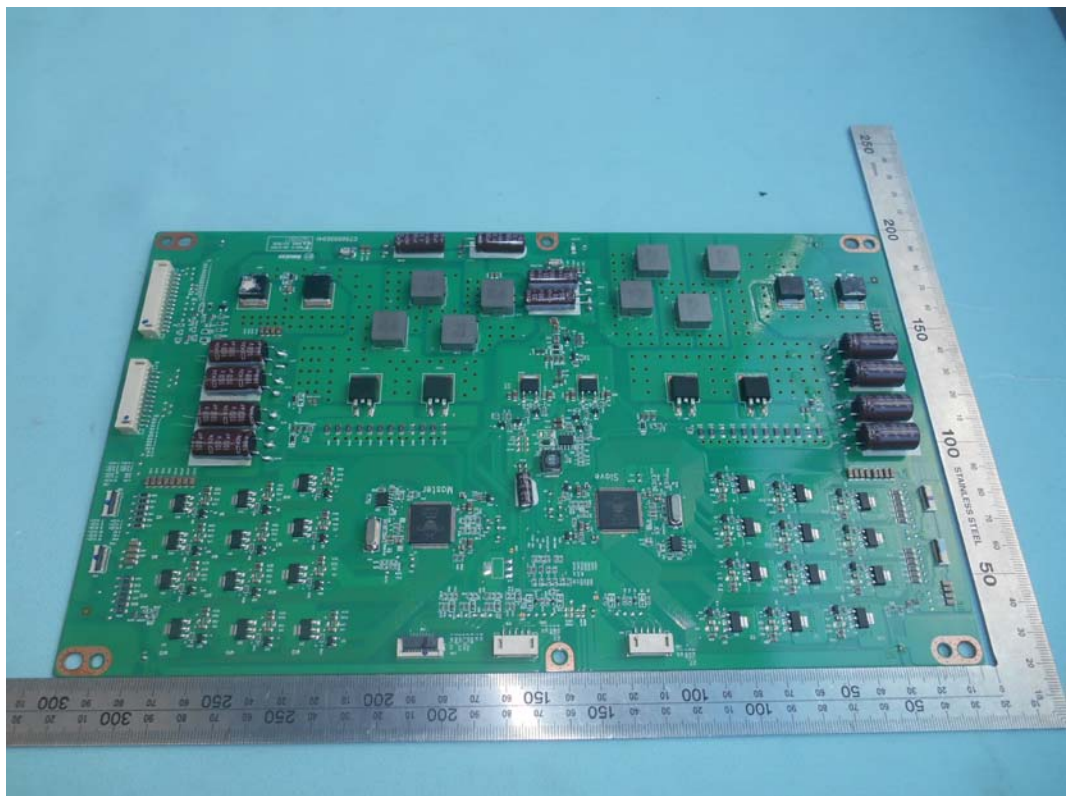

FIGURE 17
LED LCD TV (M/N: LC-75N8000U)
RF BOARD (SOLDERED SIDE)

FIGURE 18
LED LCD TV (M/N: LC-75N8000U)
CHIP AND CRYSTAL ON RF BOARD

FIGURE 19
LED LCD TV (M/N: LC-75N8000U)
PANEL BOARD (COMPONENT SIDE)

FIGURE 20
LED LCD TV (M/N: LC-75N8000U)
PANEL BOARD (SOLDERED SIDE)

FIGURE 21
LED LCD TV (M/N: LC-75N8000U)
CHIP AND CRYSTAL ON PANEL BOARD

FIGURE 22
LED LCD TV (M/N: LC-75N8000U)
SIGNAL BOARD (COMPONENT SIDE)

FIGURE 23
LED LCD TV (M/N: LC-75N8000U)
SIGNAL BOARD (SOLDERED SIDE)

FIGURE 24
LED LCD TV (M/N: LC-75N8000U)
CHIP#1 AND CRYSTAL #1 ON SIGNAL BOARD

FIGURE 25
LED LCD TV (M/N: LC-75N8000U)
CHIP#2 AND CRYSTAL #2 ON SIGNAL BOARD