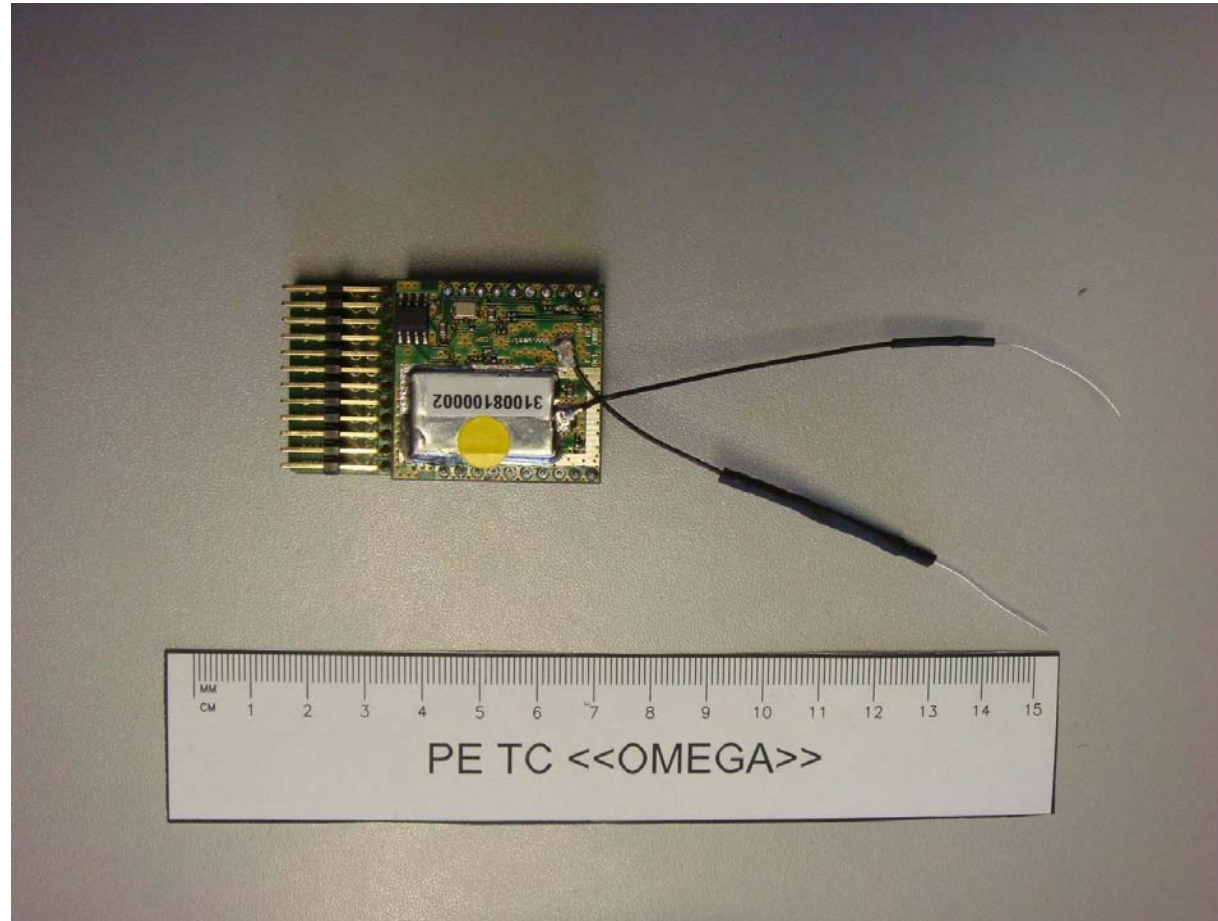

W3X2754-30  
Weatronic® Dual Receiver 2.4 Dual FHSS micro (Typ-F)

Internal Photos

**Figure 1** –Front view.

**Figure 2** –Rear view.