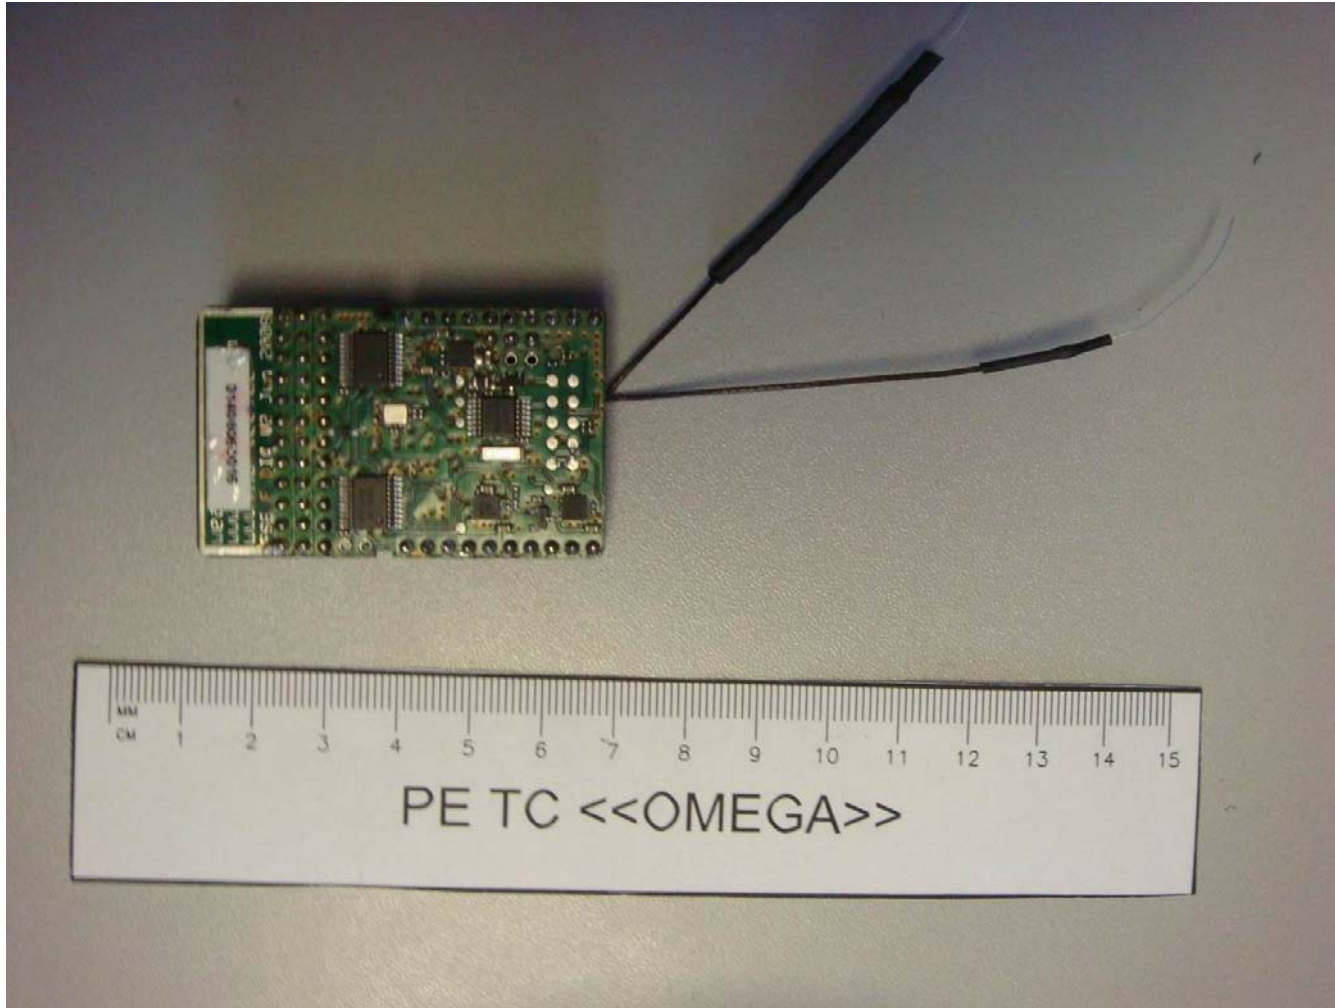

W3X2754-30  
Weatronic® Dual Receiver 2.4 Dual FHSS micro (Typ-F)

Internal Photos

**Figure 1** –Front view.

**Figure 2** –Rear view.