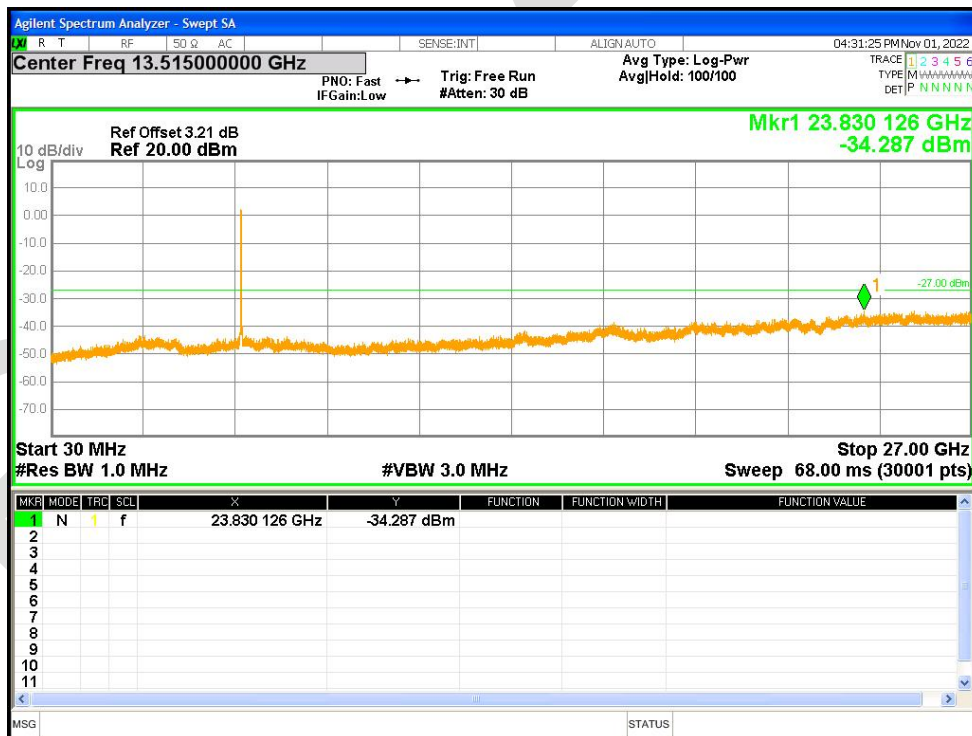

Tx. Spurious NVNT ax20 5500MHz Ant2 Emission

Tx. Spurious NVNT ax20 5600MHz Ant2 Emission

Tx. Spurious NVNT ax20 5700MHz Ant2 Emission

Tx. Spurious NVNT ax20 5745MHz Ant2 Emission

Tx. Spurious NVNT ax20 5785MHz Ant2 Emission

Tx. Spurious NVNT ax20 5825MHz Ant2 Emission

Tx. Spurious NVNT ax40 5190MHz Ant1 Emission

Tx. Spurious NVNT ax40 5230MHz Ant1 Emission

Tx. Spurious NVNT ax40 5270MHz Ant1 Emission

Tx. Spurious NVNT ax40 5310MHz Ant1 Emission

Tx. Spurious NVNT ax40 5510MHz Ant1 Emission

Tx. Spurious NVNT ax40 5590MHz Ant1 Emission

Tx. Spurious NVNT ax40 5670MHz Ant1 Emission

Tx. Spurious NVNT ax40 5755MHz Ant1 Emission

Tx. Spurious NVNT ax40 5795MHz Ant1 Emission