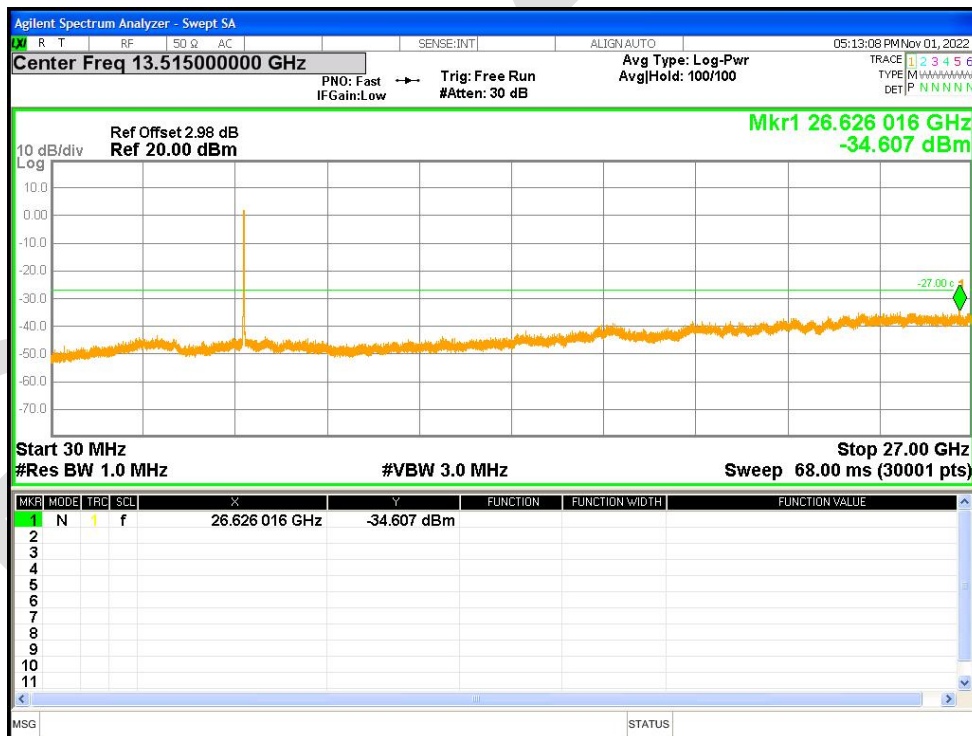

Tx. Spurious NVNT ax40 5510MHz Ant1 Emission

Tx. Spurious NVNT ax40 5590MHz Ant1 Emission

Tx. Spurious NVNT ax40 5670MHz Ant1 Emission

Tx. Spurious NVNT ax40 5755MHz Ant1 Emission

Tx. Spurious NVNT ax40 5795MHz Ant1 Emission

Tx. Spurious NVNT ax40 5190MHz Ant2 Emission

Tx. Spurious NVNT ax40 5230MHz Ant2 Emission

Tx. Spurious NVNT ax40 5270MHz Ant2 Emission

Tx. Spurious NVNT ax40 5310MHz Ant2 Emission

Tx. Spurious NVNT ax40 5510MHz Ant2 Emission

Tx. Spurious NVNT ax40 5590MHz Ant2 Emission

Tx. Spurious NVNT ax40 5670MHz Ant2 Emission

Tx. Spurious NVNT ax40 5755MHz Ant2 Emission

Tx. Spurious NVNT ax40 5795MHz Ant2 Emission