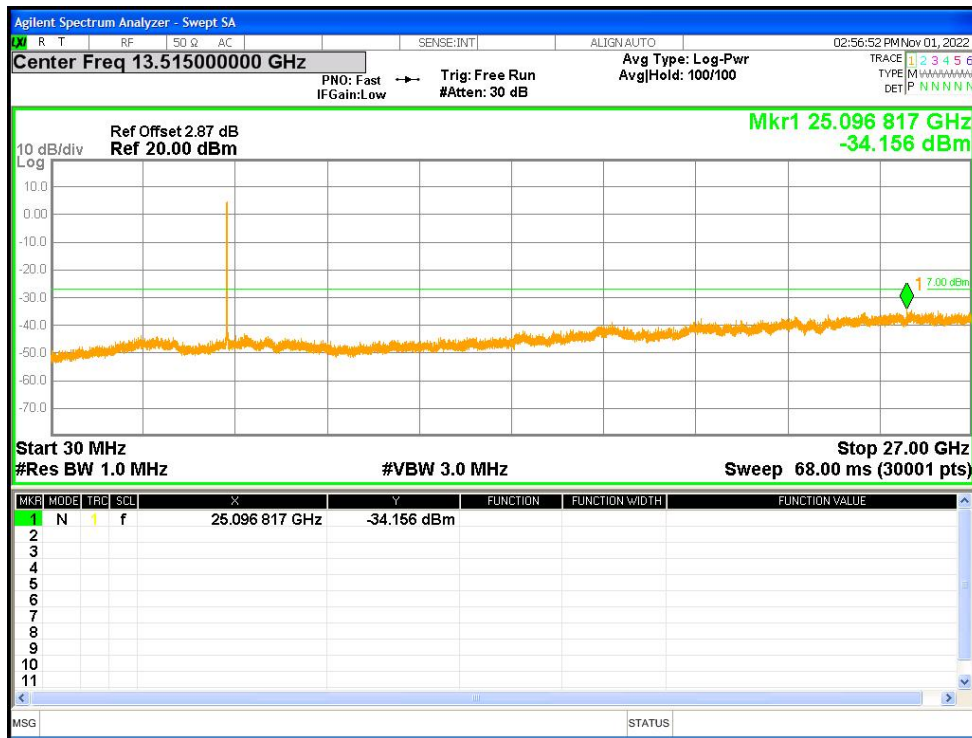

Tx. Spurious NVNT ax20 5260MHz Ant1 Emission

Tx. Spurious NVNT ax20 5280MHz Ant1 Emission

Tx. Spurious NVNT ax20 5320MHz Ant1 Emission

Tx. Spurious NVNT ax20 5500MHz Ant1 Emission

Tx. Spurious NVNT ax20 5600MHz Ant1 Emission

Tx. Spurious NVNT ax20 5700MHz Ant1 Emission

Tx. Spurious NVNT ax20 5745MHz Ant1 Emission

Tx. Spurious NVNT ax20 5785MHz Ant1 Emission

Tx. Spurious NVNT ax20 5825MHz Ant1 Emission

Tx. Spurious NVNT ax20 5180MHz Ant2 Emission

Tx. Spurious NVNT ax20 5200MHz Ant2 Emission

Tx. Spurious NVNT ax20 5240MHz Ant2 Emission

Tx. Spurious NVNT ax20 5260MHz Ant2 Emission

Tx. Spurious NVNT ax20 5280MHz Ant2 Emission

Tx. Spurious NVNT ax20 5320MHz Ant2 Emission

Tx. Spurious NVNT ax20 5500MHz Ant2 Emission

Tx. Spurious NVNT ax20 5600MHz Ant2 Emission

Tx. Spurious NVNT ax20 5700MHz Ant2 Emission

Tx. Spurious NVNT ax20 5745MHz Ant2 Emission

Tx. Spurious NVNT ax20 5785MHz Ant2 Emission