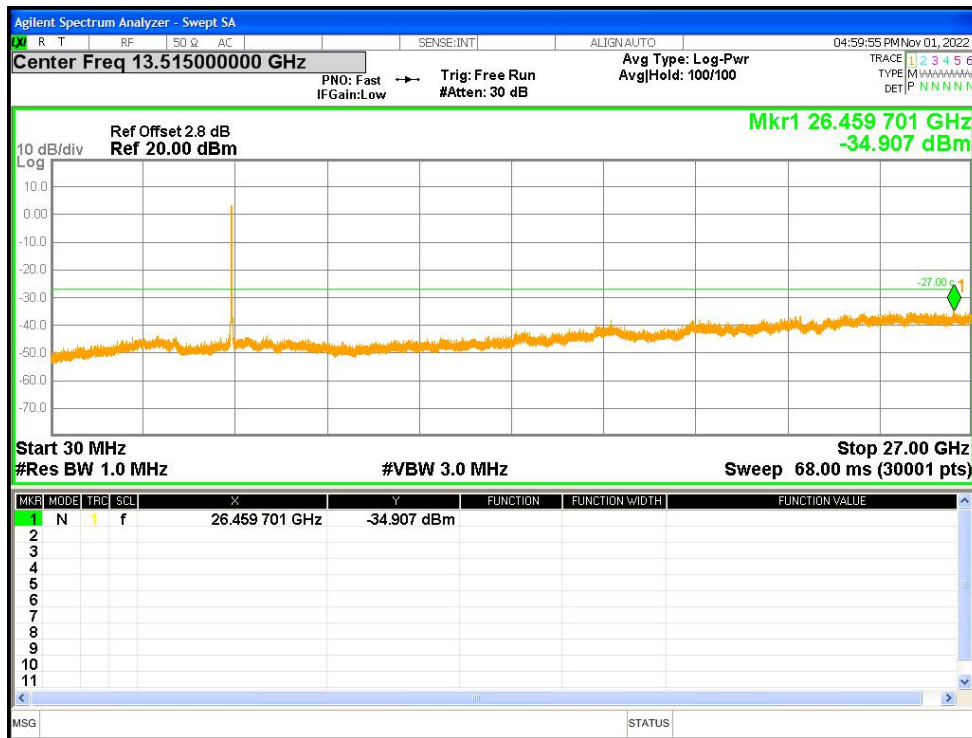

Tx. Spurious NVNT ax20 5825MHz Ant2 Emission

Tx. Spurious NVNT ax40 5190MHz Ant1 Emission

Tx. Spurious NVNT ax40 5230MHz Ant1 Emission

Tx. Spurious NVNT ax40 5270MHz Ant1 Emission

Tx. Spurious NVNT ax40 5310MHz Ant1 Emission

Tx. Spurious NVNT ax40 5510MHz Ant1 Emission

Tx. Spurious NVNT ax40 5590MHz Ant1 Emission

Tx. Spurious NVNT ax40 5670MHz Ant1 Emission

Tx. Spurious NVNT ax40 5755MHz Ant1 Emission

Tx. Spurious NVNT ax40 5795MHz Ant1 Emission

Tx. Spurious NVNT ax40 5190MHz Ant2 Emission

Tx. Spurious NVNT ax40 5230MHz Ant2 Emission

Tx. Spurious NVNT ax40 5270MHz Ant2 Emission

Tx. Spurious NVNT ax40 5310MHz Ant2 Emission

Tx. Spurious NVNT ax40 5510MHz Ant2 Emission

Tx. Spurious NVNT ax40 5590MHz Ant2 Emission

Tx. Spurious NVNT ax40 5670MHz Ant2 Emission

Tx. Spurious NVNT ax40 5755MHz Ant2 Emission

Tx. Spurious NVNT ax40 5795MHz Ant2 Emission