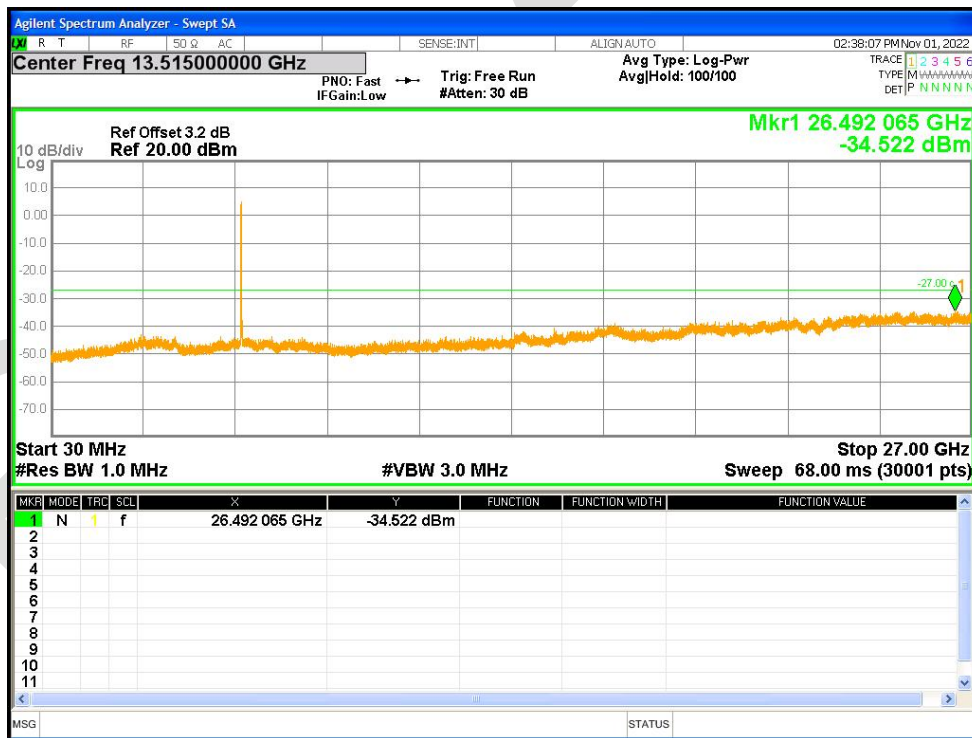

Tx. Spurious NVNT ax20 5260MHz Ant1 Emission

Tx. Spurious NVNT ax20 5280MHz Ant1 Emission

Tx. Spurious NVNT ax20 5320MHz Ant1 Emission

Tx. Spurious NVNT ax20 5500MHz Ant1 Emission

Tx. Spurious NVNT ax20 5600MHz Ant1 Emission

Tx. Spurious NVNT ax20 5700MHz Ant1 Emission

Tx. Spurious NVNT ax20 5745MHz Ant1 Emission

Tx. Spurious NVNT ax20 5785MHz Ant1 Emission

Tx. Spurious NVNT ax20 5825MHz Ant1 Emission

Tx. Spurious NVNT ax20 5180MHz Ant2 Emission

Tx. Spurious NVNT ax20 5200MHz Ant2 Emission

Tx. Spurious NVNT ax20 5240MHz Ant2 Emission

Tx. Spurious NVNT ax20 5260MHz Ant2 Emission

Tx. Spurious NVNT ax20 5280MHz Ant2 Emission

Tx. Spurious NVNT ax20 5320MHz Ant2 Emission