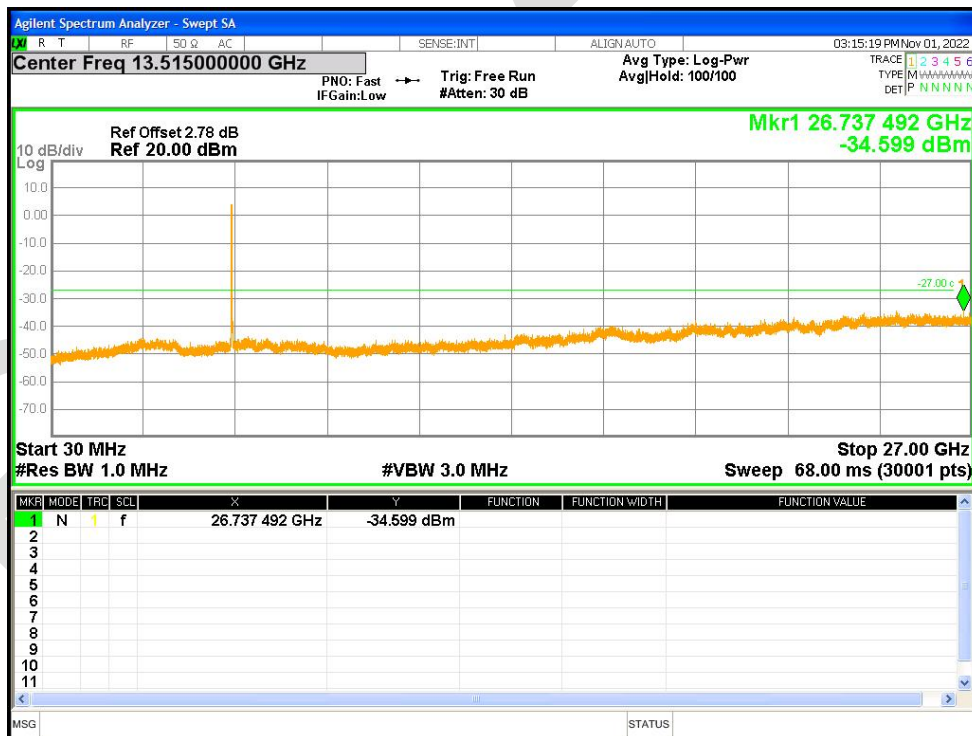

Tx. Spurious NVNT ax20 5700MHz Ant1 Emission

Tx. Spurious NVNT ax20 5745MHz Ant1 Emission

Tx. Spurious NVNT ax20 5785MHz Ant1 Emission

Tx. Spurious NVNT ax20 5825MHz Ant1 Emission

Tx. Spurious NVNT ax20 5180MHz Ant2 Emission

Tx. Spurious NVNT ax20 5200MHz Ant2 Emission

Tx. Spurious NVNT ax20 5240MHz Ant2 Emission

Tx. Spurious NVNT ax20 5260MHz Ant2 Emission

Tx. Spurious NVNT ax20 5280MHz Ant2 Emission

Tx. Spurious NVNT ax20 5320MHz Ant2 Emission

Tx. Spurious NVNT ax20 5500MHz Ant2 Emission

Tx. Spurious NVNT ax20 5600MHz Ant2 Emission

Tx. Spurious NVNT ax20 5700MHz Ant2 Emission

Tx. Spurious NVNT ax20 5745MHz Ant2 Emission

Tx. Spurious NVNT ax20 5785MHz Ant2 Emission

Tx. Spurious NVNT ax20 5825MHz Ant2 Emission

Tx. Spurious NVNT ax40 5190MHz Ant1 Emission

Tx. Spurious NVNT ax40 5230MHz Ant1 Emission

Tx. Spurious NVNT ax40 5270MHz Ant1 Emission

Tx. Spurious NVNT ax40 5310MHz Ant1 Emission