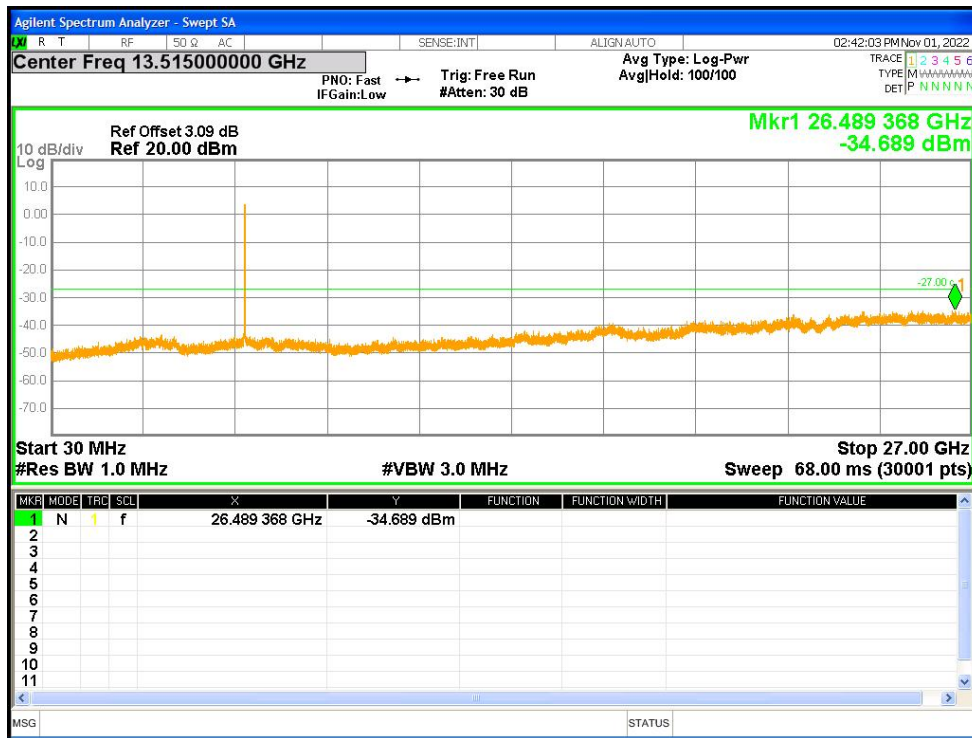

Tx. Spurious NVNT ax20 5260MHz Ant1 Emission

Tx. Spurious NVNT ax20 5280MHz Ant1 Emission

Tx. Spurious NVNT ax20 5320MHz Ant1 Emission

Tx. Spurious NVNT ax20 5500MHz Ant1 Emission

Tx. Spurious NVNT ax20 5600MHz Ant1 Emission

Tx. Spurious NVNT ax20 5700MHz Ant1 Emission

Tx. Spurious NVNT ax20 5745MHz Ant1 Emission

Tx. Spurious NVNT ax20 5785MHz Ant1 Emission

Tx. Spurious NVNT ax20 5825MHz Ant1 Emission

Tx. Spurious NVNT ax20 5180MHz Ant2 Emission

Tx. Spurious NVNT ax20 5200MHz Ant2 Emission

Tx. Spurious NVNT ax20 5240MHz Ant2 Emission

Tx. Spurious NVNT ax20 5260MHz Ant2 Emission

Tx. Spurious NVNT ax20 5280MHz Ant2 Emission

Tx. Spurious NVNT ax20 5320MHz Ant2 Emission