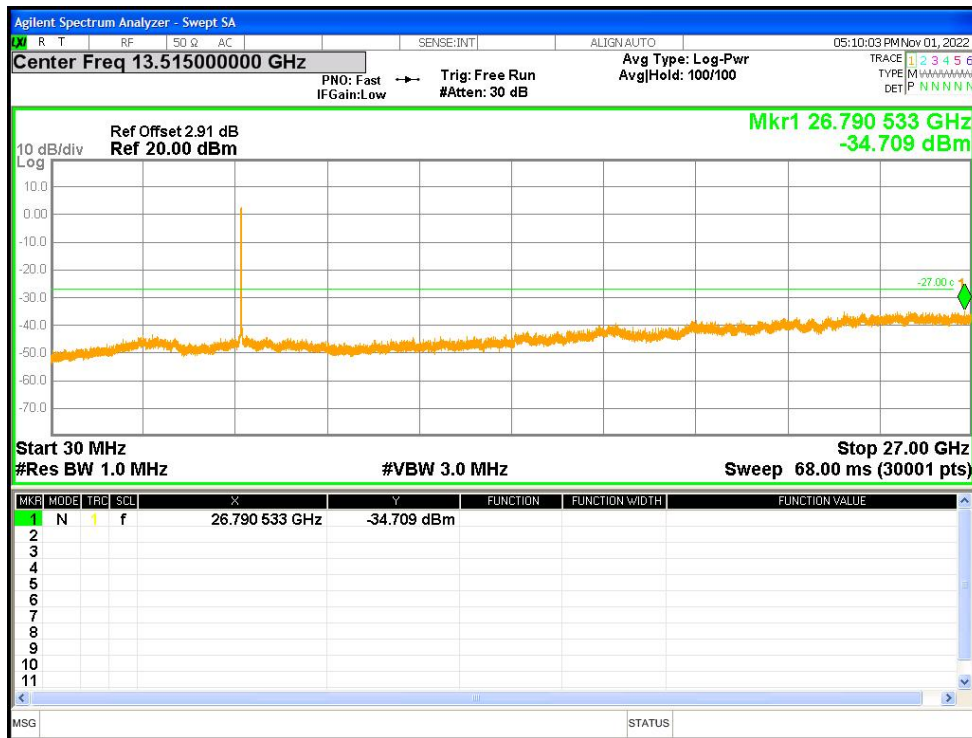

Tx. Spurious NVNT ax20 5825MHz Ant2 Emission

Tx. Spurious NVNT ax40 5190MHz Ant1 Emission

Tx. Spurious NVNT ax40 5230MHz Ant1 Emission

Tx. Spurious NVNT ax40 5270MHz Ant1 Emission

Tx. Spurious NVNT ax40 5310MHz Ant1 Emission

Tx. Spurious NVNT ax40 5510MHz Ant1 Emission

Tx. Spurious NVNT ax40 5590MHz Ant1 Emission

Tx. Spurious NVNT ax40 5670MHz Ant1 Emission

Tx. Spurious NVNT ax40 5755MHz Ant1 Emission

Tx. Spurious NVNT ax40 5795MHz Ant1 Emission

Tx. Spurious NVNT ax40 5190MHz Ant2 Emission

Tx. Spurious NVNT ax40 5230MHz Ant2 Emission

Tx. Spurious NVNT ax40 5270MHz Ant2 Emission

Tx. Spurious NVNT ax40 5310MHz Ant2 Emission

Tx. Spurious NVNT ax40 5510MHz Ant2 Emission

Tx. Spurious NVNT ax40 5590MHz Ant2 Emission

Tx. Spurious NVNT ax40 5670MHz Ant2 Emission

Tx. Spurious NVNT ax40 5755MHz Ant2 Emission

Tx. Spurious NVNT ax40 5795MHz Ant2 Emission