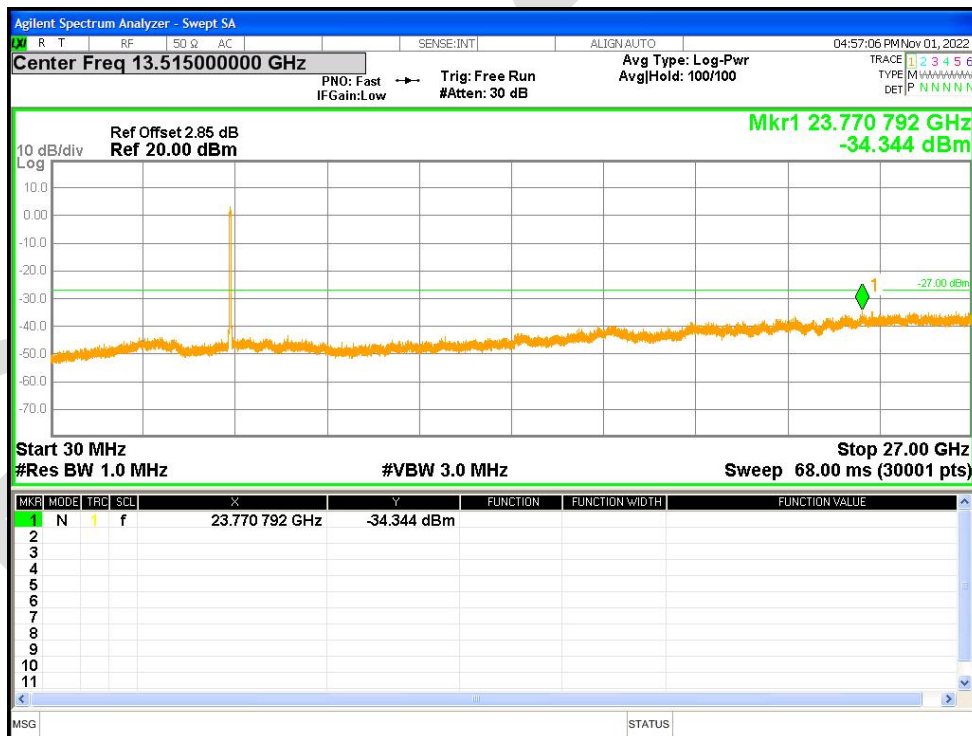

Tx. Spurious NVNT ax20 5825MHz Ant2 Emission

Tx. Spurious NVNT ax40 5190MHz Ant1 Emission

Tx. Spurious NVNT ax40 5230MHz Ant1 Emission

Tx. Spurious NVNT ax40 5270MHz Ant1 Emission

Tx. Spurious NVNT ax40 5310MHz Ant1 Emission

Tx. Spurious NVNT ax40 5510MHz Ant1 Emission

Tx. Spurious NVNT ax40 5590MHz Ant1 Emission

Tx. Spurious NVNT ax40 5670MHz Ant1 Emission

Tx. Spurious NVNT ax40 5755MHz Ant1 Emission

Tx. Spurious NVNT ax40 5795MHz Ant1 Emission

Tx. Spurious NVNT ax40 5190MHz Ant2 Emission

Tx. Spurious NVNT ax40 5230MHz Ant2 Emission

Tx. Spurious NVNT ax40 5270MHz Ant2 Emission

Tx. Spurious NVNT ax40 5310MHz Ant2 Emission

Tx. Spurious NVNT ax40 5510MHz Ant2 Emission