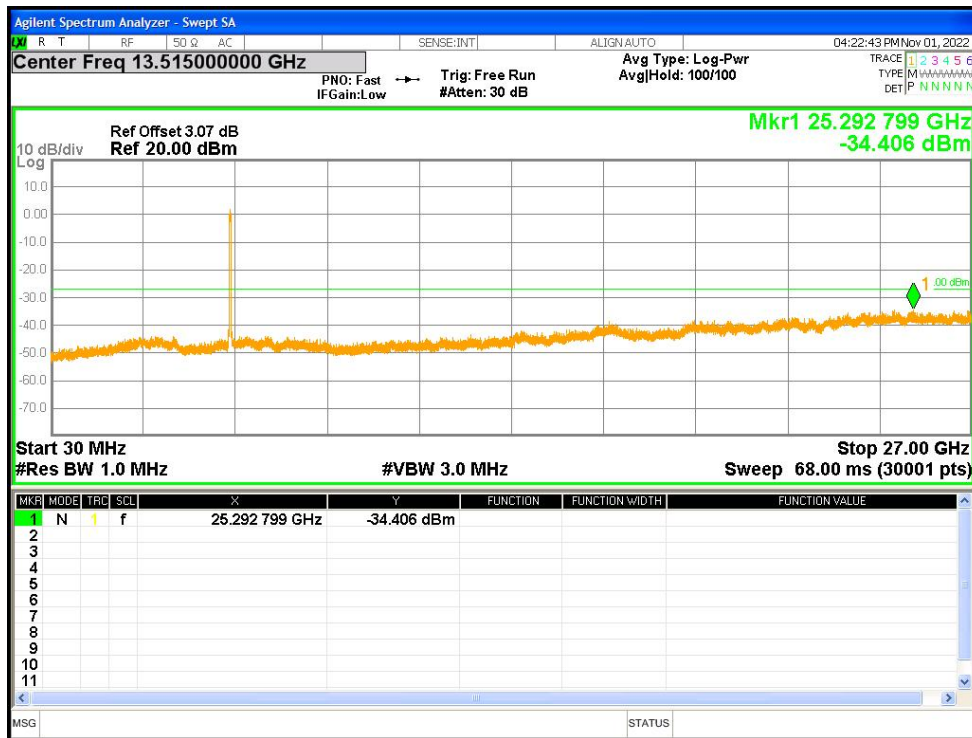

Tx. Spurious NVNT ax20 5500MHz Ant2 Emission

Tx. Spurious NVNT ax20 5600MHz Ant2 Emission

Tx. Spurious NVNT ax20 5700MHz Ant2 Emission

Tx. Spurious NVNT ax20 5745MHz Ant2 Emission

Tx. Spurious NVNT ax20 5785MHz Ant2 Emission

Tx. Spurious NVNT ax20 5825MHz Ant2 Emission

Tx. Spurious NVNT ax40 5190MHz Ant1 Emission

Tx. Spurious NVNT ax40 5230MHz Ant1 Emission

Tx. Spurious NVNT ax40 5270MHz Ant1 Emission

Tx. Spurious NVNT ax40 5310MHz Ant1 Emission

Tx. Spurious NVNT ax40 5510MHz Ant1 Emission

Tx. Spurious NVNT ax40 5590MHz Ant1 Emission

Tx. Spurious NVNT ax40 5670MHz Ant1 Emission

Tx. Spurious NVNT ax40 5755MHz Ant1 Emission

Tx. Spurious NVNT ax40 5795MHz Ant1 Emission