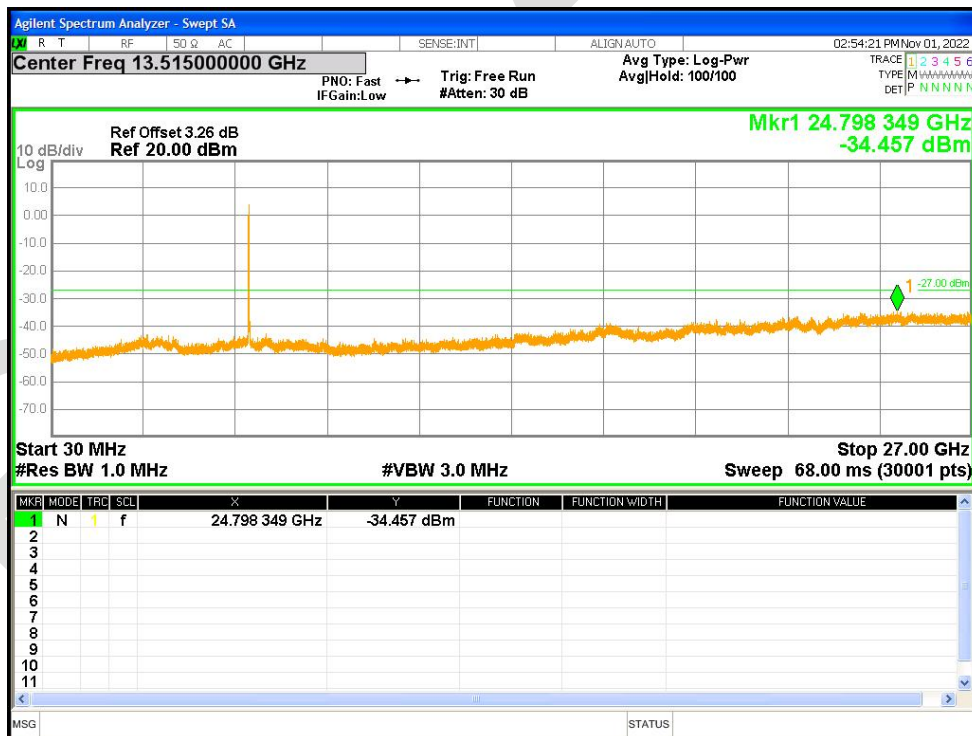

Tx. Spurious NVNT ax20 5260MHz Ant1 Emission

Tx. Spurious NVNT ax20 5280MHz Ant1 Emission

Tx. Spurious NVNT ax20 5320MHz Ant1 Emission

Tx. Spurious NVNT ax20 5500MHz Ant1 Emission

Tx. Spurious NVNT ax20 5600MHz Ant1 Emission

Tx. Spurious NVNT ax20 5700MHz Ant1 Emission

Tx. Spurious NVNT ax20 5745MHz Ant1 Emission

Tx. Spurious NVNT ax20 5785MHz Ant1 Emission

Tx. Spurious NVNT ax20 5825MHz Ant1 Emission

Tx. Spurious NVNT ax20 5180MHz Ant2 Emission

Tx. Spurious NVNT ax20 5200MHz Ant2 Emission

Tx. Spurious NVNT ax20 5240MHz Ant2 Emission

Tx. Spurious NVNT ax20 5260MHz Ant2 Emission

Tx. Spurious NVNT ax20 5280MHz Ant2 Emission

Tx. Spurious NVNT ax20 5320MHz Ant2 Emission

Tx. Spurious NVNT ax20 5500MHz Ant2 Emission

Tx. Spurious NVNT ax20 5600MHz Ant2 Emission

Tx. Spurious NVNT ax20 5700MHz Ant2 Emission

Tx. Spurious NVNT ax20 5745MHz Ant2 Emission

Tx. Spurious NVNT ax20 5785MHz Ant2 Emission