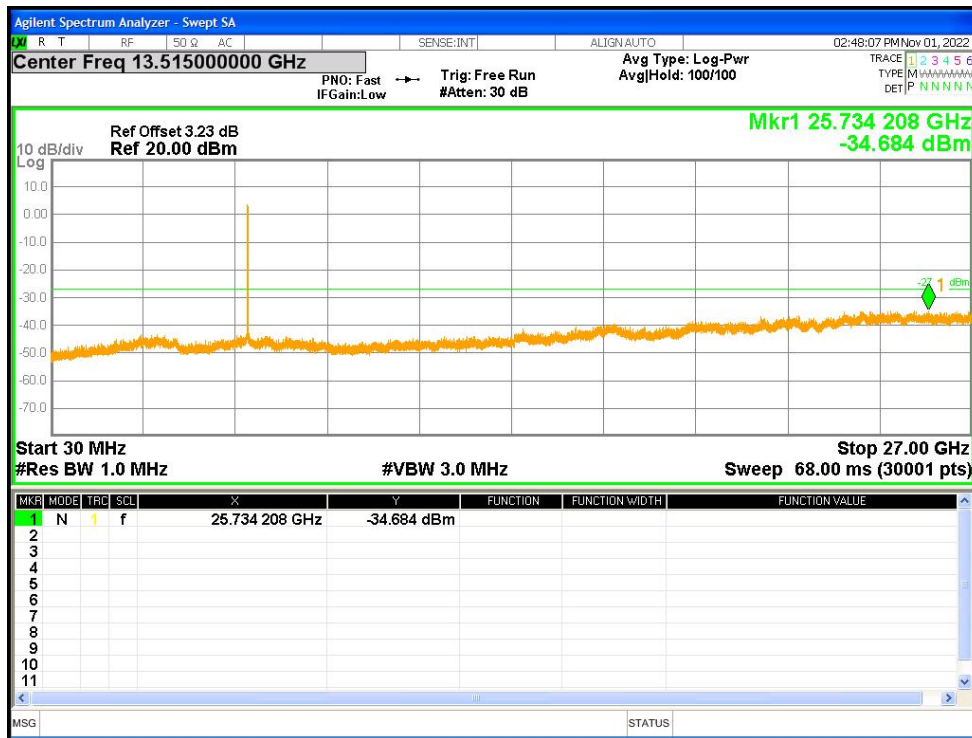

Tx. Spurious NVNT ax20 5260MHz Ant1 Emission

Tx. Spurious NVNT ax20 5280MHz Ant1 Emission

Tx. Spurious NVNT ax20 5320MHz Ant1 Emission

Tx. Spurious NVNT ax20 5500MHz Ant1 Emission

Tx. Spurious NVNT ax20 5600MHz Ant1 Emission

Tx. Spurious NVNT ax20 5700MHz Ant1 Emission

Tx. Spurious NVNT ax20 5745MHz Ant1 Emission

Tx. Spurious NVNT ax20 5785MHz Ant1 Emission

Tx. Spurious NVNT ax20 5825MHz Ant1 Emission

Tx. Spurious NVNT ax20 5180MHz Ant2 Emission

Tx. Spurious NVNT ax20 5200MHz Ant2 Emission

Tx. Spurious NVNT ax20 5240MHz Ant2 Emission

Tx. Spurious NVNT ax20 5260MHz Ant2 Emission

Tx. Spurious NVNT ax20 5280MHz Ant2 Emission

Tx. Spurious NVNT ax20 5320MHz Ant2 Emission