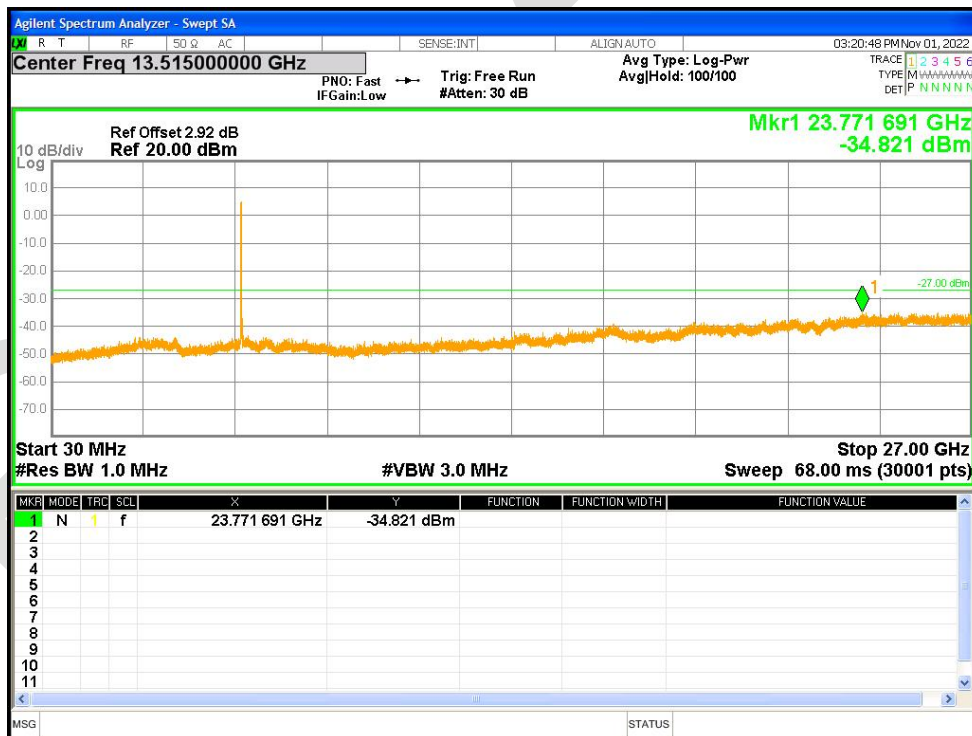

Tx. Spurious NVNT ax20 5700MHz Ant1 Emission

Tx. Spurious NVNT ax20 5745MHz Ant1 Emission

Tx. Spurious NVNT ax20 5785MHz Ant1 Emission

Tx. Spurious NVNT ax20 5825MHz Ant1 Emission

Tx. Spurious NVNT ax20 5180MHz Ant2 Emission

Tx. Spurious NVNT ax20 5200MHz Ant2 Emission

Tx. Spurious NVNT ax20 5240MHz Ant2 Emission

Tx. Spurious NVNT ax20 5260MHz Ant2 Emission

Tx. Spurious NVNT ax20 5280MHz Ant2 Emission

Tx. Spurious NVNT ax20 5320MHz Ant2 Emission

Tx. Spurious NVNT ax20 5500MHz Ant2 Emission

Tx. Spurious NVNT ax20 5600MHz Ant2 Emission

Tx. Spurious NVNT ax20 5700MHz Ant2 Emission

Tx. Spurious NVNT ax20 5745MHz Ant2 Emission

Tx. Spurious NVNT ax20 5785MHz Ant2 Emission