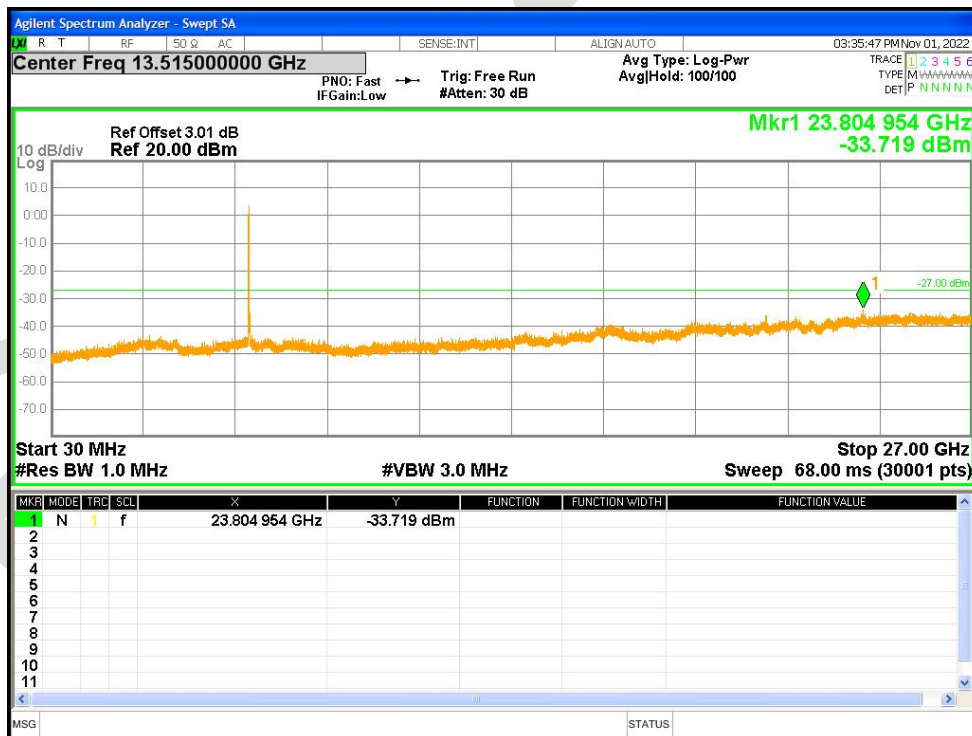

Tx. Spurious NVNT ax20 5200MHz Ant2 Emission

Tx. Spurious NVNT ax20 5240MHz Ant2 Emission

Tx. Spurious NVNT ax20 5260MHz Ant2 Emission

Tx. Spurious NVNT ax20 5280MHz Ant2 Emission

Tx. Spurious NVNT ax20 5320MHz Ant2 Emission

Tx. Spurious NVNT ax20 5500MHz Ant2 Emission

Tx. Spurious NVNT ax20 5600MHz Ant2 Emission

Tx. Spurious NVNT ax20 5700MHz Ant2 Emission

Tx. Spurious NVNT ax20 5745MHz Ant2 Emission

Tx. Spurious NVNT ax20 5785MHz Ant2 Emission

Tx. Spurious NVNT ax20 5825MHz Ant2 Emission

Tx. Spurious NVNT ax40 5190MHz Ant1 Emission

Tx. Spurious NVNT ax40 5230MHz Ant1 Emission

Tx. Spurious NVNT ax40 5270MHz Ant1 Emission

Tx. Spurious NVNT ax40 5310MHz Ant1 Emission