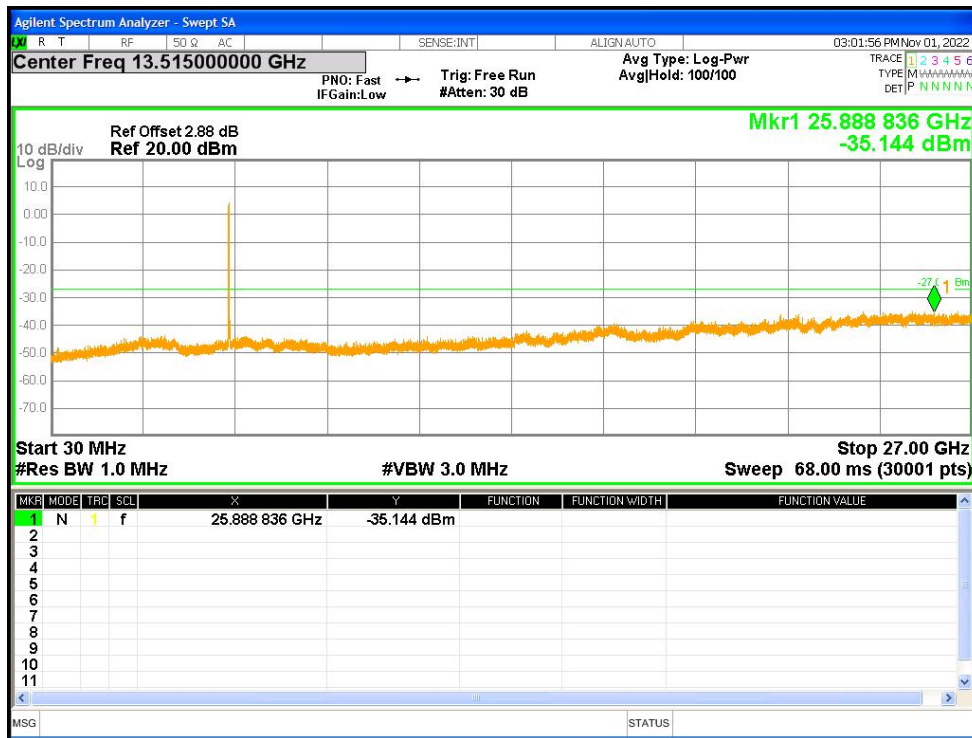

Tx. Spurious NVNT ax20 5260MHz Ant1 Emission

Tx. Spurious NVNT ax20 5280MHz Ant1 Emission

Tx. Spurious NVNT ax20 5320MHz Ant1 Emission

Tx. Spurious NVNT ax20 5500MHz Ant1 Emission

Tx. Spurious NVNT ax20 5600MHz Ant1 Emission

Tx. Spurious NVNT ax20 5700MHz Ant1 Emission

Tx. Spurious NVNT ax20 5745MHz Ant1 Emission

Tx. Spurious NVNT ax20 5785MHz Ant1 Emission

Tx. Spurious NVNT ax20 5825MHz Ant1 Emission

Tx. Spurious NVNT ax20 5180MHz Ant2 Emission

Tx. Spurious NVNT ax20 5200MHz Ant2 Emission

Tx. Spurious NVNT ax20 5240MHz Ant2 Emission

Tx. Spurious NVNT ax20 5260MHz Ant2 Emission

Tx. Spurious NVNT ax20 5280MHz Ant2 Emission

Tx. Spurious NVNT ax20 5320MHz Ant2 Emission

Tx. Spurious NVNT ax20 5500MHz Ant2 Emission

Tx. Spurious NVNT ax20 5600MHz Ant2 Emission

Tx. Spurious NVNT ax20 5700MHz Ant2 Emission

Tx. Spurious NVNT ax20 5745MHz Ant2 Emission

Tx. Spurious NVNT ax20 5785MHz Ant2 Emission