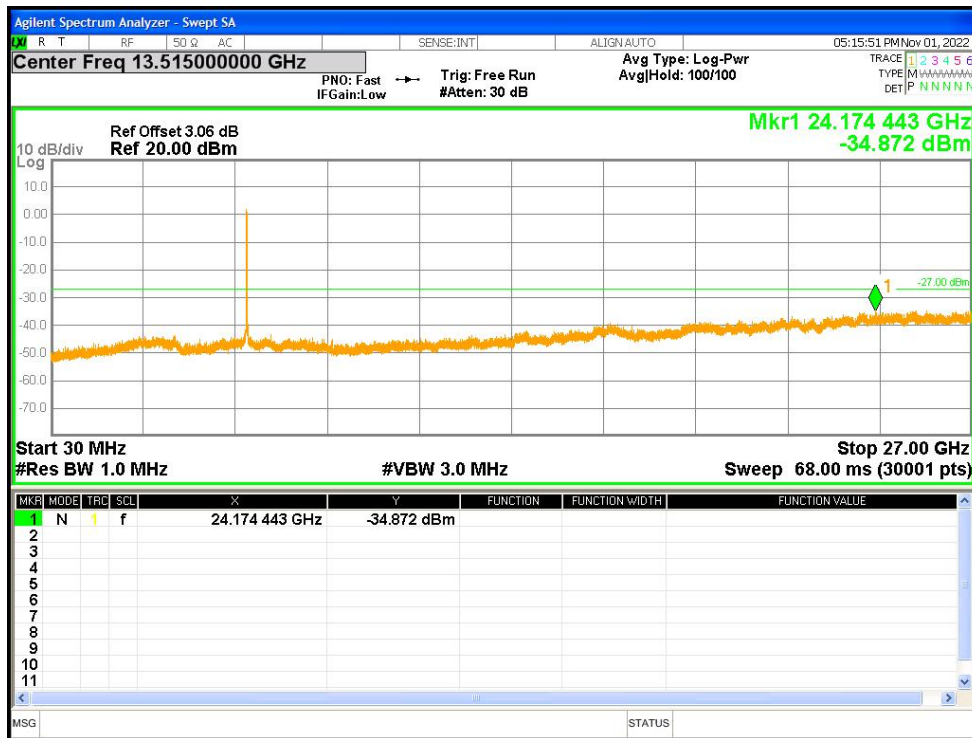

Tx. Spurious NVNT ax20 5700MHz Ant1 Emission

Tx. Spurious NVNT ax20 5745MHz Ant1 Emission

Tx. Spurious NVNT ax20 5785MHz Ant1 Emission

Tx. Spurious NVNT ax20 5825MHz Ant1 Emission

Tx. Spurious NVNT ax20 5180MHz Ant2 Emission

Tx. Spurious NVNT ax20 5500MHz Ant2 Emission

Tx. Spurious NVNT ax20 5600MHz Ant2 Emission

Tx. Spurious NVNT ax20 5700MHz Ant2 Emission

Tx. Spurious NVNT ax20 5745MHz Ant2 Emission

Tx. Spurious NVNT ax20 5785MHz Ant2 Emission

Tx. Spurious NVNT ax40 5190MHz Ant2 Emission

Tx. Spurious NVNT ax40 5230MHz Ant2 Emission

Tx. Spurious NVNT ax40 5270MHz Ant2 Emission

Tx. Spurious NVNT ax40 5310MHz Ant2 Emission

Tx. Spurious NVNT ax40 5510MHz Ant2 Emission

Tx. Spurious NVNT ax40 5590MHz Ant2 Emission

Tx. Spurious NVNT ax40 5670MHz Ant2 Emission

Tx. Spurious NVNT ax40 5755MHz Ant2 Emission

Tx. Spurious NVNT ax40 5795MHz Ant2 Emission