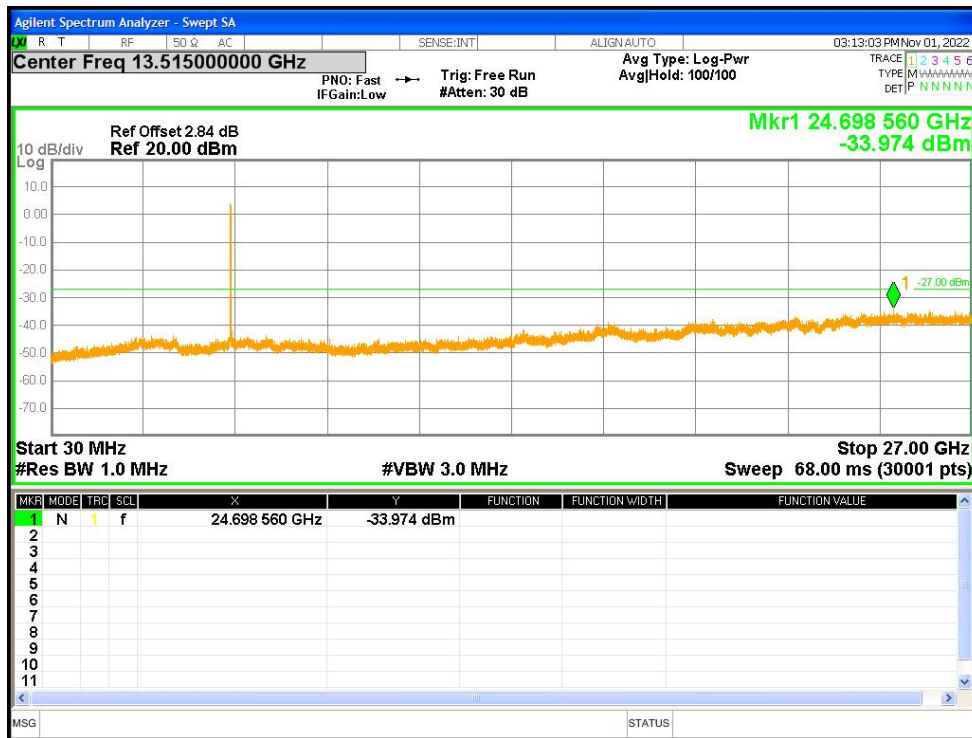

Tx. Spurious NVNT ax20 5700MHz Ant1 Emission

Tx. Spurious NVNT ax20 5745MHz Ant1 Emission

Tx. Spurious NVNT ax20 5785MHz Ant1 Emission

Tx. Spurious NVNT ax20 5825MHz Ant1 Emission

Tx. Spurious NVNT ax20 5180MHz Ant2 Emission

Tx. Spurious NVNT ax20 5200MHz Ant2 Emission

Tx. Spurious NVNT ax20 5240MHz Ant2 Emission

Tx. Spurious NVNT ax20 5260MHz Ant2 Emission

Tx. Spurious NVNT ax20 5280MHz Ant2 Emission

Tx. Spurious NVNT ax20 5320MHz Ant2 Emission

Tx. Spurious NVNT ax20 5500MHz Ant2 Emission

Tx. Spurious NVNT ax20 5600MHz Ant2 Emission

Tx. Spurious NVNT ax20 5700MHz Ant2 Emission

Tx. Spurious NVNT ax20 5745MHz Ant2 Emission

Tx. Spurious NVNT ax20 5785MHz Ant2 Emission

Tx. Spurious NVNT ax20 5825MHz Ant2 Emission

Tx. Spurious NVNT ax40 5190MHz Ant1 Emission

Tx. Spurious NVNT ax40 5230MHz Ant1 Emission

Tx. Spurious NVNT ax40 5270MHz Ant1 Emission

Tx. Spurious NVNT ax40 5310MHz Ant1 Emission