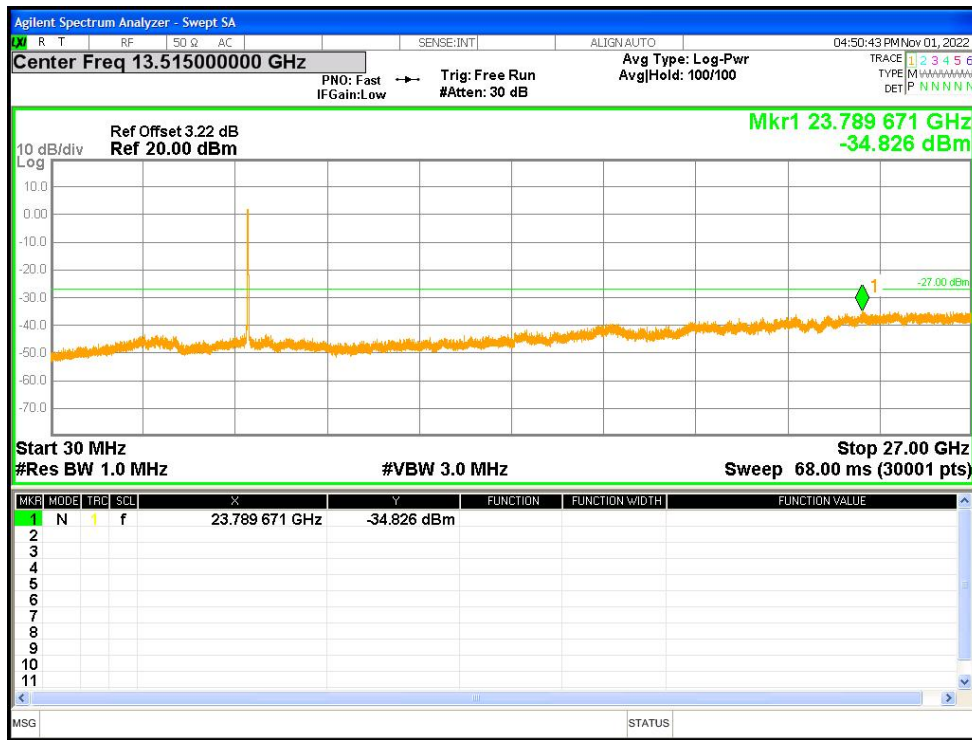

Tx. Spurious NVNT ax20 5825MHz Ant2 Emission

Tx. Spurious NVNT ax40 5190MHz Ant1 Emission

Tx. Spurious NVNT ax40 5230MHz Ant1 Emission

Tx. Spurious NVNT ax40 5270MHz Ant1 Emission

Tx. Spurious NVNT ax40 5310MHz Ant1 Emission

Tx. Spurious NVNT ax40 5510MHz Ant1 Emission

Tx. Spurious NVNT ax40 5590MHz Ant1 Emission

Tx. Spurious NVNT ax40 5670MHz Ant1 Emission

Tx. Spurious NVNT ax40 5755MHz Ant1 Emission

Tx. Spurious NVNT ax40 5795MHz Ant1 Emission

Tx. Spurious NVNT ax40 5190MHz Ant2 Emission

Tx. Spurious NVNT ax40 5230MHz Ant2 Emission

Tx. Spurious NVNT ax40 5270MHz Ant2 Emission

Tx. Spurious NVNT ax40 5310MHz Ant2 Emission

Tx. Spurious NVNT ax40 5510MHz Ant2 Emission