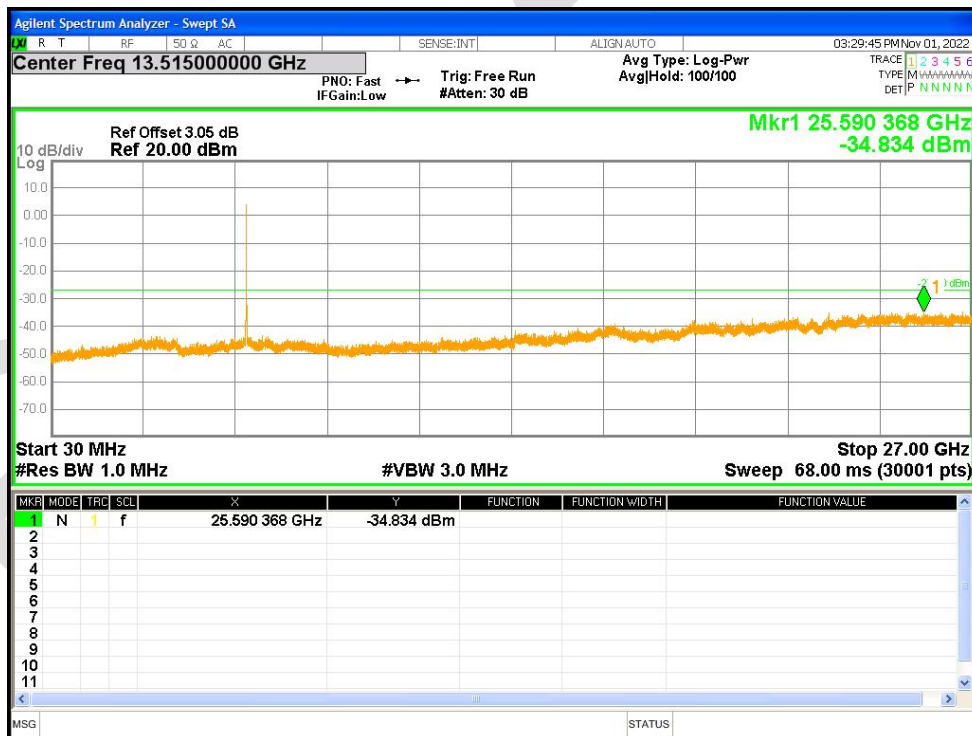

Tx. Spurious NVNT ax20 5200MHz Ant2 Emission

Tx. Spurious NVNT ax20 5240MHz Ant2 Emission

Tx. Spurious NVNT ax20 5260MHz Ant2 Emission

Tx. Spurious NVNT ax20 5280MHz Ant2 Emission

Tx. Spurious NVNT ax20 5320MHz Ant2 Emission

Tx. Spurious NVNT ax20 5500MHz Ant2 Emission

Tx. Spurious NVNT ax20 5600MHz Ant2 Emission

Tx. Spurious NVNT ax20 5700MHz Ant2 Emission

Tx. Spurious NVNT ax20 5745MHz Ant2 Emission

Tx. Spurious NVNT ax20 5785MHz Ant2 Emission

Tx. Spurious NVNT ax20 5825MHz Ant2 Emission

Tx. Spurious NVNT ax40 5190MHz Ant1 Emission

Tx. Spurious NVNT ax40 5230MHz Ant1 Emission

Tx. Spurious NVNT ax40 5270MHz Ant1 Emission

Tx. Spurious NVNT ax40 5310MHz Ant1 Emission