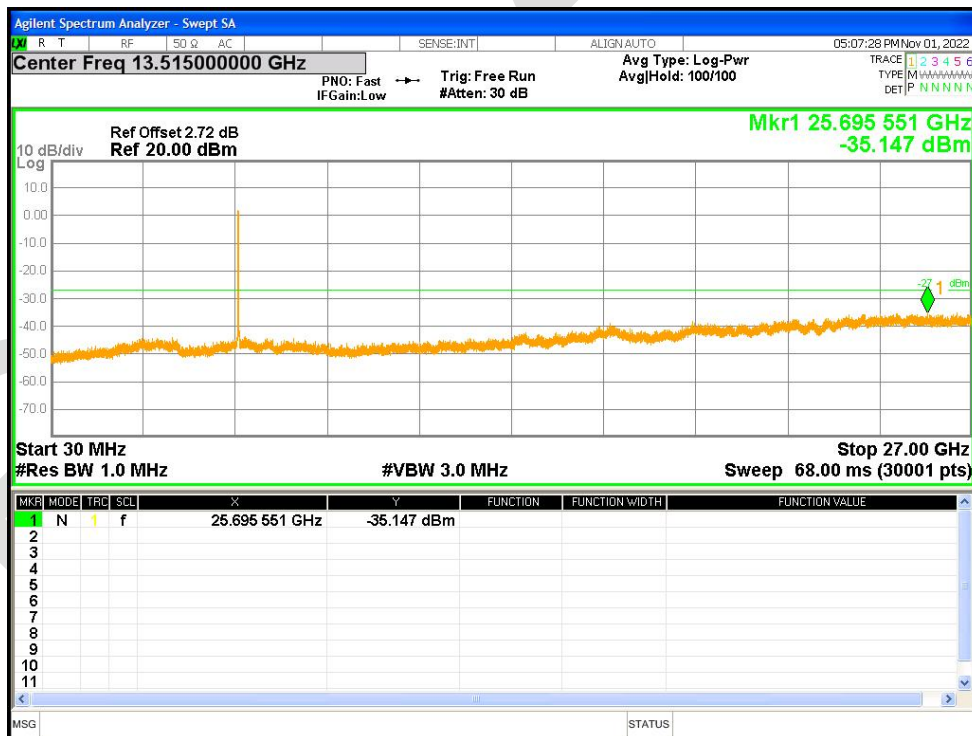

Tx. Spurious NVNT ax40 5510MHz Ant1 Emission

Tx. Spurious NVNT ax40 5590MHz Ant1 Emission

Tx. Spurious NVNT ax40 5670MHz Ant1 Emission

Tx. Spurious NVNT ax40 5755MHz Ant1 Emission

Tx. Spurious NVNT ax40 5795MHz Ant1 Emission

Tx. Spurious NVNT ax40 5190MHz Ant2 Emission

Tx. Spurious NVNT ax40 5230MHz Ant2 Emission

Tx. Spurious NVNT ax40 5270MHz Ant2 Emission

Tx. Spurious NVNT ax40 5310MHz Ant2 Emission

Tx. Spurious NVNT ax40 5510MHz Ant2 Emission

Tx. Spurious NVNT ax40 5590MHz Ant2 Emission

Tx. Spurious NVNT ax40 5670MHz Ant2 Emission

Tx. Spurious NVNT ax40 5755MHz Ant2 Emission

Tx. Spurious NVNT ax40 5795MHz Ant2 Emission