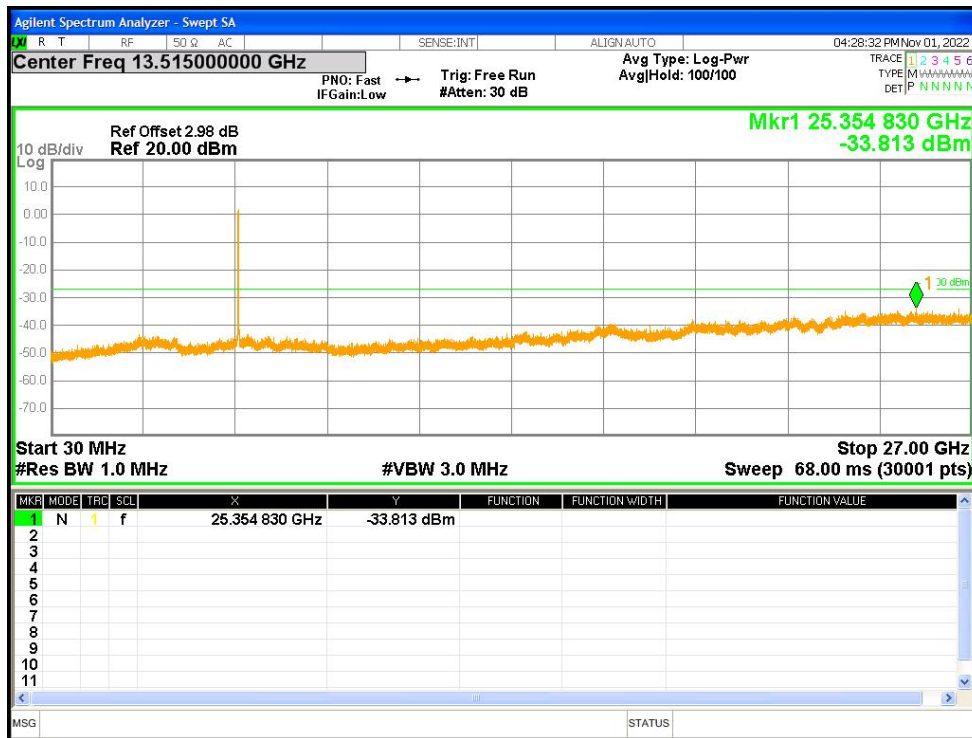

Tx. Spurious NVNT ax20 5500MHz Ant2 Emission

Tx. Spurious NVNT ax20 5600MHz Ant2 Emission

Tx. Spurious NVNT ax20 5700MHz Ant2 Emission

Tx. Spurious NVNT ax20 5745MHz Ant2 Emission

Tx. Spurious NVNT ax20 5785MHz Ant2 Emission

Tx. Spurious NVNT ax20 5825MHz Ant2 Emission

Tx. Spurious NVNT ax40 5190MHz Ant1 Emission

Tx. Spurious NVNT ax40 5230MHz Ant1 Emission

Tx. Spurious NVNT ax40 5270MHz Ant1 Emission

Tx. Spurious NVNT ax40 5310MHz Ant1 Emission

Tx. Spurious NVNT ax40 5510MHz Ant1 Emission

Tx. Spurious NVNT ax40 5590MHz Ant1 Emission

Tx. Spurious NVNT ax40 5670MHz Ant1 Emission

Tx. Spurious NVNT ax40 5755MHz Ant1 Emission

Tx. Spurious NVNT ax40 5795MHz Ant1 Emission