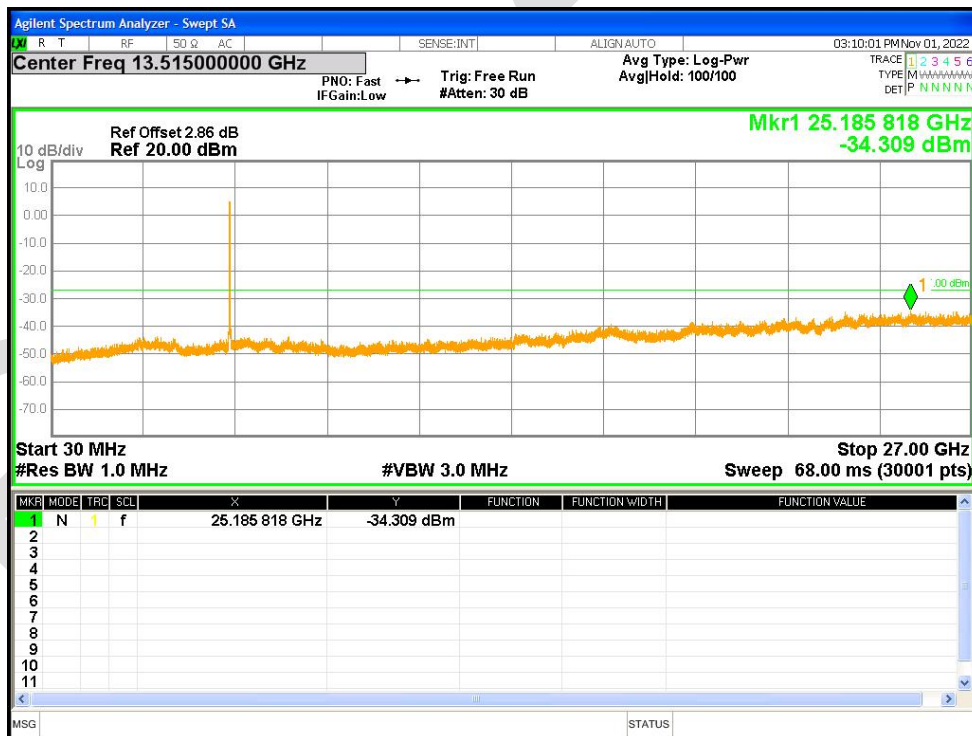

Tx. Spurious NVNT ax20 5260MHz Ant1 Emission

Tx. Spurious NVNT ax20 5280MHz Ant1 Emission

Tx. Spurious NVNT ax20 5320MHz Ant1 Emission

Tx. Spurious NVNT ax20 5500MHz Ant1 Emission

Tx. Spurious NVNT ax20 5600MHz Ant1 Emission

Tx. Spurious NVNT ax20 5700MHz Ant1 Emission

Tx. Spurious NVNT ax20 5745MHz Ant1 Emission

Tx. Spurious NVNT ax20 5785MHz Ant1 Emission

Tx. Spurious NVNT ax20 5825MHz Ant1 Emission

Tx. Spurious NVNT ax20 5180MHz Ant2 Emission

Tx. Spurious NVNT ax20 5200MHz Ant2 Emission

Tx. Spurious NVNT ax20 5240MHz Ant2 Emission

Tx. Spurious NVNT ax20 5260MHz Ant2 Emission

Tx. Spurious NVNT ax20 5280MHz Ant2 Emission

Tx. Spurious NVNT ax20 5320MHz Ant2 Emission

Tx. Spurious NVNT ax20 5500MHz Ant2 Emission

Tx. Spurious NVNT ax20 5600MHz Ant2 Emission

Tx. Spurious NVNT ax20 5700MHz Ant2 Emission

Tx. Spurious NVNT ax20 5745MHz Ant2 Emission

Tx. Spurious NVNT ax20 5785MHz Ant2 Emission