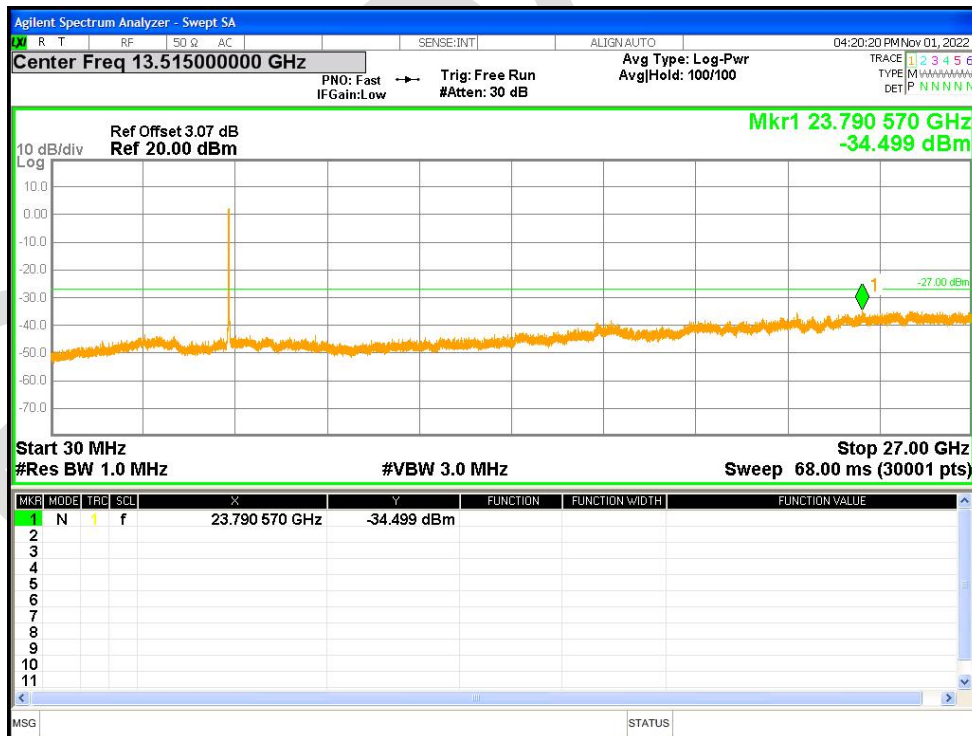

Tx. Spurious NVNT ax20 5200MHz Ant2 Emission

Tx. Spurious NVNT ax20 5240MHz Ant2 Emission

Tx. Spurious NVNT ax20 5260MHz Ant2 Emission

Tx. Spurious NVNT ax20 5280MHz Ant2 Emission

Tx. Spurious NVNT ax20 5320MHz Ant2 Emission

Tx. Spurious NVNT ax20 5500MHz Ant2 Emission

Tx. Spurious NVNT ax20 5600MHz Ant2 Emission

Tx. Spurious NVNT ax20 5700MHz Ant2 Emission

Tx. Spurious NVNT ax20 5745MHz Ant2 Emission

Tx. Spurious NVNT ax20 5785MHz Ant2 Emission

Tx. Spurious NVNT ax20 5825MHz Ant2 Emission

Tx. Spurious NVNT ax40 5190MHz Ant1 Emission

Tx. Spurious NVNT ax40 5230MHz Ant1 Emission

Tx. Spurious NVNT ax40 5270MHz Ant1 Emission

Tx. Spurious NVNT ax40 5310MHz Ant1 Emission