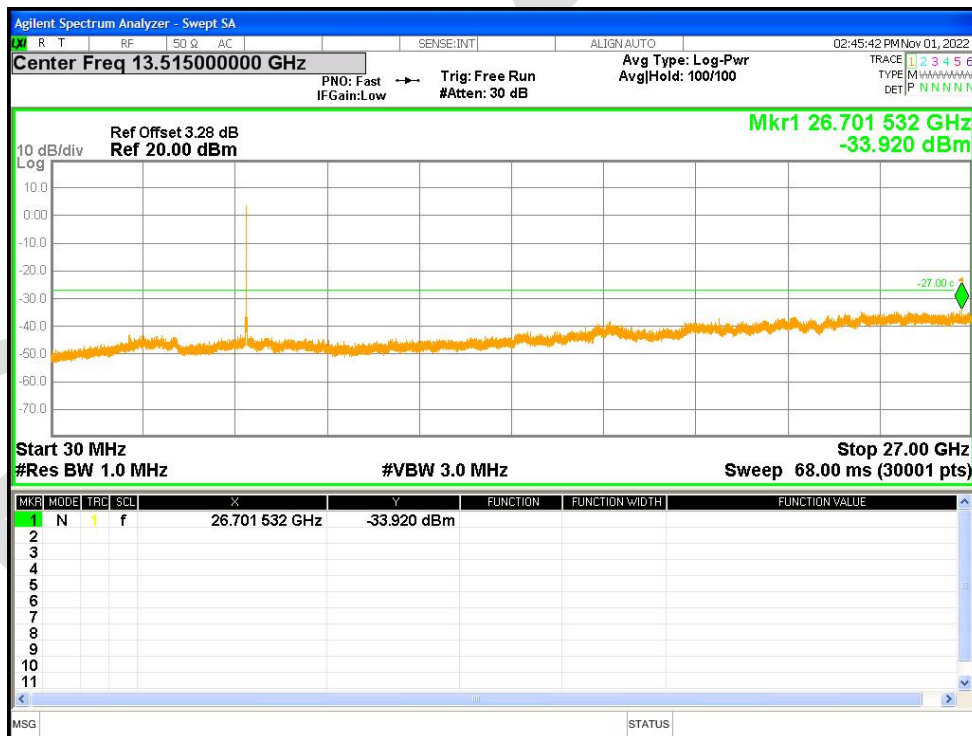

Tx. Spurious NVNT ax20 5260MHz Ant1 Emission

Tx. Spurious NVNT ax20 5280MHz Ant1 Emission

Tx. Spurious NVNT ax20 5320MHz Ant1 Emission

Tx. Spurious NVNT ax20 5500MHz Ant1 Emission

Tx. Spurious NVNT ax20 5600MHz Ant1 Emission

Tx. Spurious NVNT ax20 5700MHz Ant1 Emission

Tx. Spurious NVNT ax20 5745MHz Ant1 Emission

Tx. Spurious NVNT ax20 5785MHz Ant1 Emission

Tx. Spurious NVNT ax20 5825MHz Ant1 Emission

Tx. Spurious NVNT ax20 5180MHz Ant2 Emission

Tx. Spurious NVNT ax20 5200MHz Ant2 Emission

Tx. Spurious NVNT ax20 5240MHz Ant2 Emission

Tx. Spurious NVNT ax20 5260MHz Ant2 Emission

Tx. Spurious NVNT ax20 5280MHz Ant2 Emission

Tx. Spurious NVNT ax20 5320MHz Ant2 Emission