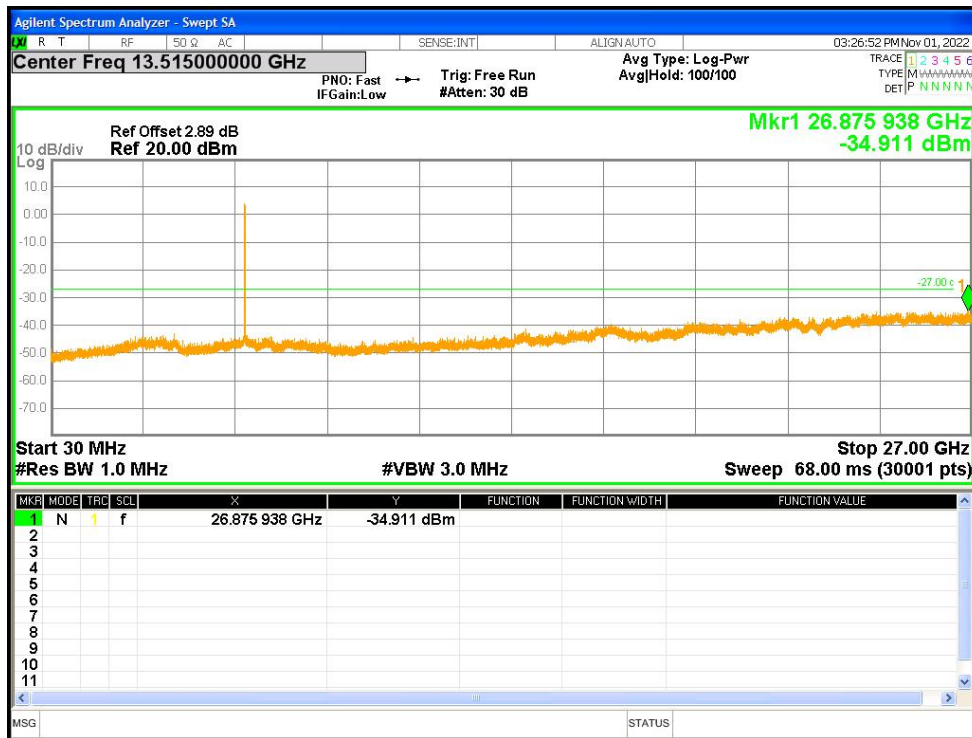

Tx. Spurious NVNT ax20 5200MHz Ant2 Emission

Tx. Spurious NVNT ax20 5240MHz Ant2 Emission

Tx. Spurious NVNT ax20 5260MHz Ant2 Emission

Tx. Spurious NVNT ax20 5280MHz Ant2 Emission

Tx. Spurious NVNT ax20 5320MHz Ant2 Emission

Tx. Spurious NVNT ax20 5500MHz Ant2 Emission

Tx. Spurious NVNT ax20 5600MHz Ant2 Emission

Tx. Spurious NVNT ax20 5700MHz Ant2 Emission

Tx. Spurious NVNT ax20 5745MHz Ant2 Emission

Tx. Spurious NVNT ax20 5785MHz Ant2 Emission

Tx. Spurious NVNT ax20 5825MHz Ant2 Emission

Tx. Spurious NVNT ax40 5190MHz Ant1 Emission

Tx. Spurious NVNT ax40 5230MHz Ant1 Emission

Tx. Spurious NVNT ax40 5270MHz Ant1 Emission

Tx. Spurious NVNT ax40 5310MHz Ant1 Emission