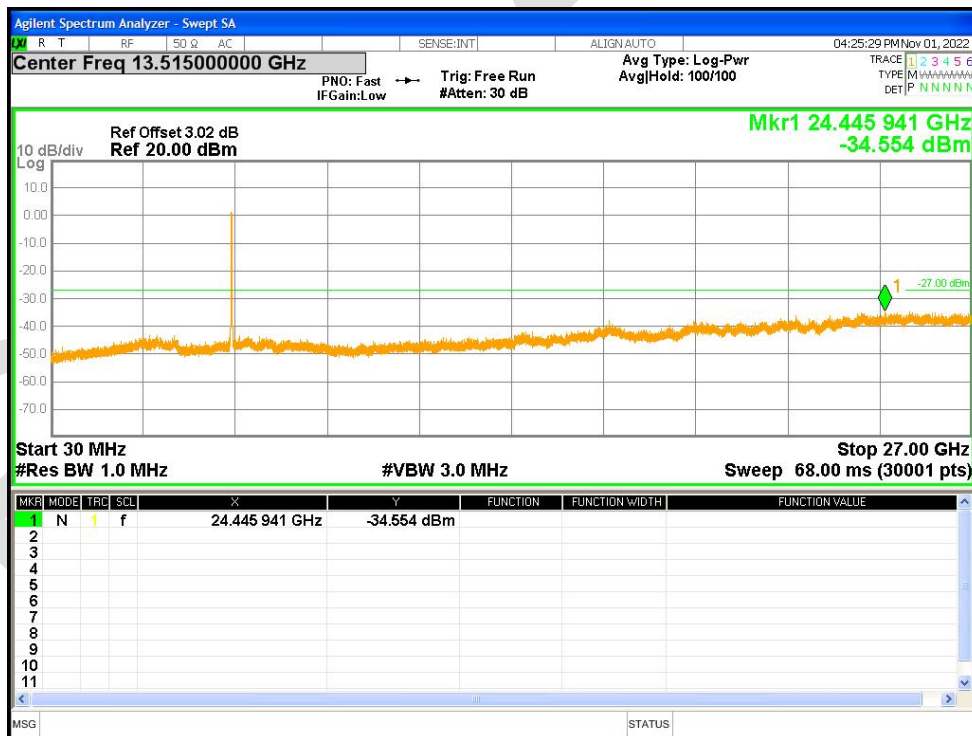

Tx. Spurious NVNT ax20 5500MHz Ant2 Emission

Tx. Spurious NVNT ax20 5600MHz Ant2 Emission

Tx. Spurious NVNT ax20 5700MHz Ant2 Emission

Tx. Spurious NVNT ax20 5745MHz Ant2 Emission

Tx. Spurious NVNT ax20 5785MHz Ant2 Emission

Tx. Spurious NVNT ax20 5825MHz Ant2 Emission

Tx. Spurious NVNT ax40 5190MHz Ant1 Emission

Tx. Spurious NVNT ax40 5230MHz Ant1 Emission

Tx. Spurious NVNT ax40 5270MHz Ant1 Emission

Tx. Spurious NVNT ax40 5310MHz Ant1 Emission

Tx. Spurious NVNT ax40 5510MHz Ant1 Emission

Tx. Spurious NVNT ax40 5590MHz Ant1 Emission

Tx. Spurious NVNT ax40 5670MHz Ant1 Emission

Tx. Spurious NVNT ax40 5755MHz Ant1 Emission

Tx. Spurious NVNT ax40 5795MHz Ant1 Emission