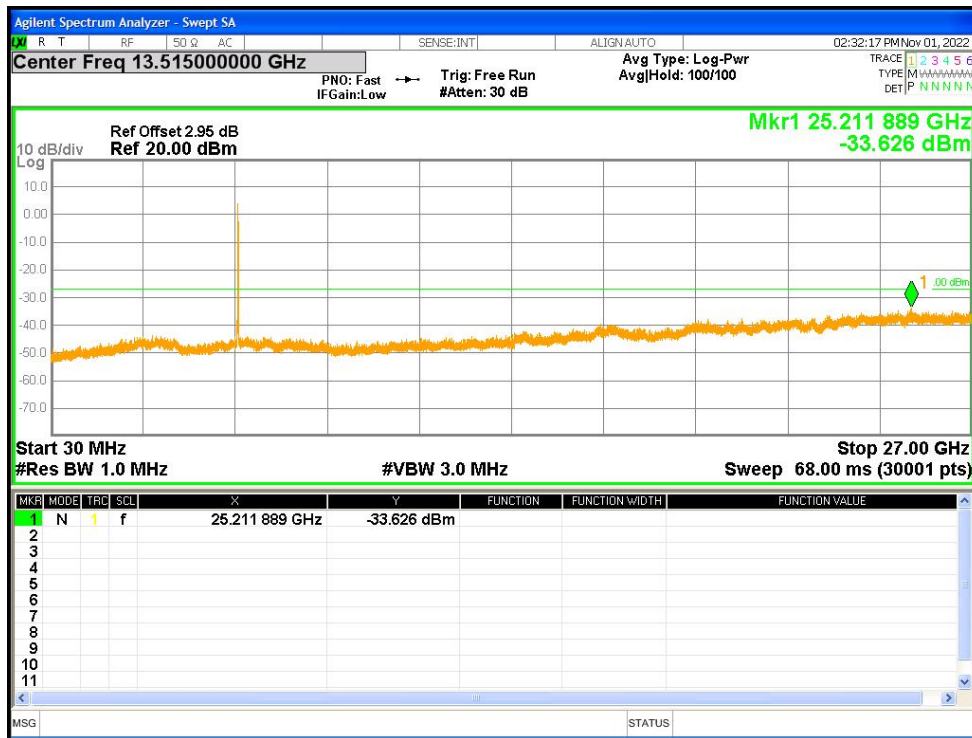

Tx. Spurious NVNT ax20 5260MHz Ant1 Emission

Tx. Spurious NVNT ax20 5280MHz Ant1 Emission

Tx. Spurious NVNT ax20 5320MHz Ant1 Emission

Tx. Spurious NVNT ax20 5500MHz Ant1 Emission

Tx. Spurious NVNT ax20 5600MHz Ant1 Emission

Tx. Spurious NVNT ax20 5700MHz Ant1 Emission

Tx. Spurious NVNT ax20 5745MHz Ant1 Emission

Tx. Spurious NVNT ax20 5785MHz Ant1 Emission

Tx. Spurious NVNT ax20 5825MHz Ant1 Emission

Tx. Spurious NVNT ax20 5180MHz Ant2 Emission

Tx. Spurious NVNT ax20 5200MHz Ant2 Emission

Tx. Spurious NVNT ax20 5240MHz Ant2 Emission

Tx. Spurious NVNT ax20 5260MHz Ant2 Emission

Tx. Spurious NVNT ax20 5280MHz Ant2 Emission

Tx. Spurious NVNT ax20 5320MHz Ant2 Emission