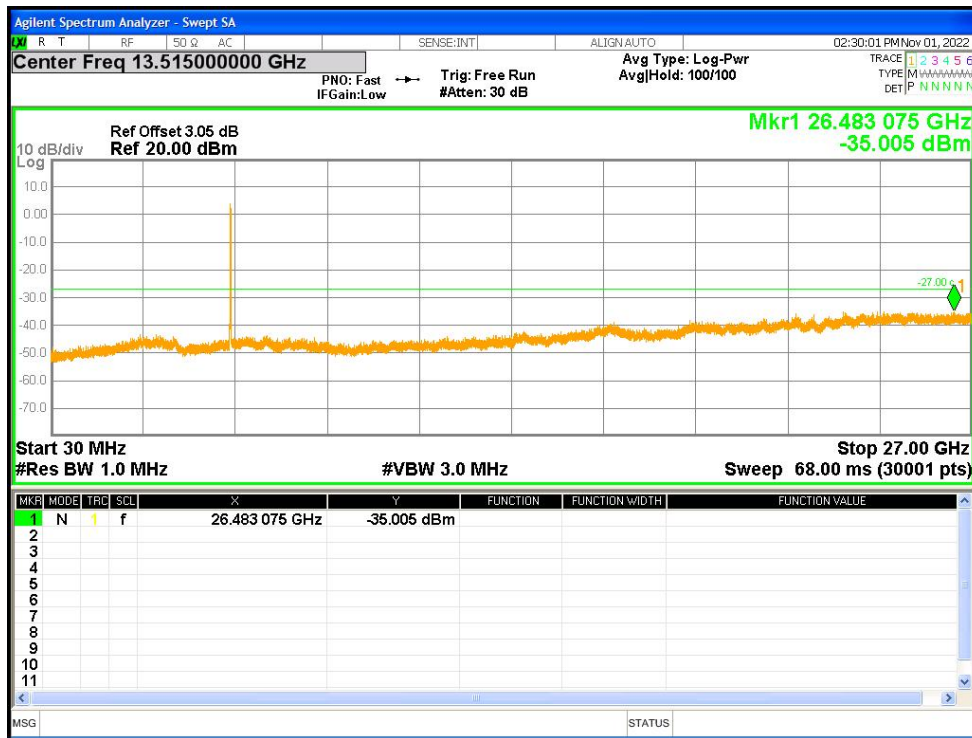

Tx. Spurious NVNT ax20 5260MHz Ant1 Emission

Tx. Spurious NVNT ax20 5280MHz Ant1 Emission

Tx. Spurious NVNT ax20 5320MHz Ant1 Emission

Tx. Spurious NVNT ax20 5500MHz Ant1 Emission

Tx. Spurious NVNT ax20 5600MHz Ant1 Emission

Tx. Spurious NVNT ax20 5700MHz Ant1 Emission

Tx. Spurious NVNT ax20 5745MHz Ant1 Emission

Tx. Spurious NVNT ax20 5785MHz Ant1 Emission

Tx. Spurious NVNT ax20 5825MHz Ant1 Emission

Tx. Spurious NVNT ax20 5180MHz Ant2 Emission

Tx. Spurious NVNT ax20 5200MHz Ant2 Emission

Tx. Spurious NVNT ax20 5240MHz Ant2 Emission

Tx. Spurious NVNT ax20 5260MHz Ant2 Emission

Tx. Spurious NVNT ax20 5280MHz Ant2 Emission

Tx. Spurious NVNT ax20 5320MHz Ant2 Emission