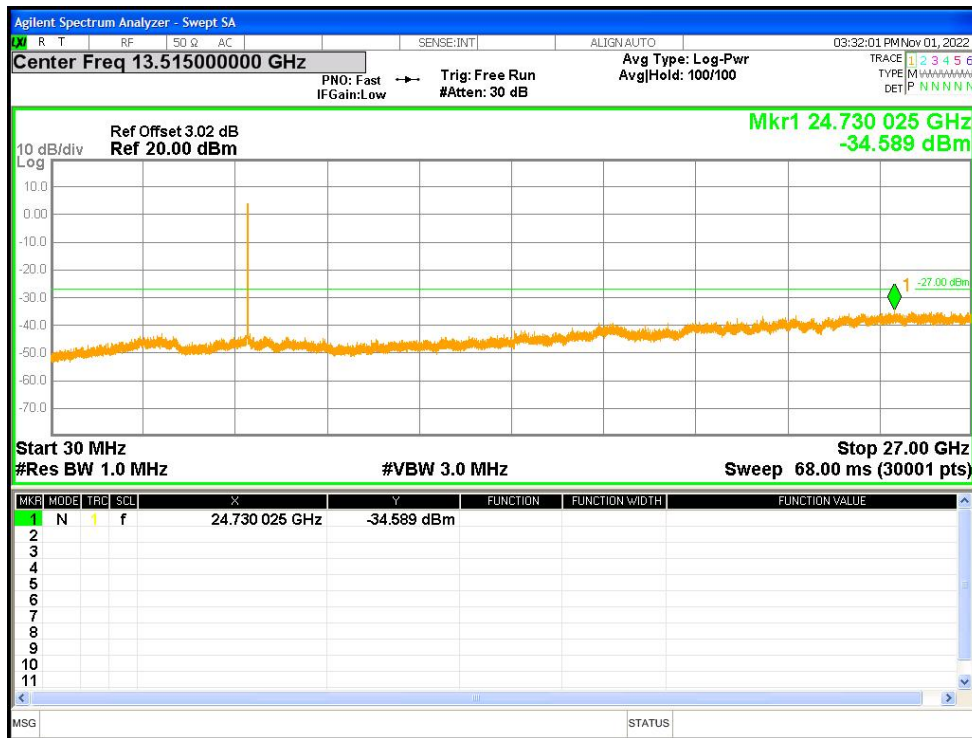

Tx. Spurious NVNT ax20 5200MHz Ant2 Emission

Tx. Spurious NVNT ax20 5240MHz Ant2 Emission

Tx. Spurious NVNT ax20 5260MHz Ant2 Emission

Tx. Spurious NVNT ax20 5280MHz Ant2 Emission

Tx. Spurious NVNT ax20 5320MHz Ant2 Emission

Tx. Spurious NVNT ax20 5500MHz Ant2 Emission

Tx. Spurious NVNT ax20 5600MHz Ant2 Emission

Tx. Spurious NVNT ax20 5700MHz Ant2 Emission

Tx. Spurious NVNT ax20 5745MHz Ant2 Emission

Tx. Spurious NVNT ax20 5785MHz Ant2 Emission

Tx. Spurious NVNT ax20 5825MHz Ant2 Emission

Tx. Spurious NVNT ax40 5190MHz Ant1 Emission

Tx. Spurious NVNT ax40 5230MHz Ant1 Emission

Tx. Spurious NVNT ax40 5270MHz Ant1 Emission

Tx. Spurious NVNT ax40 5310MHz Ant1 Emission