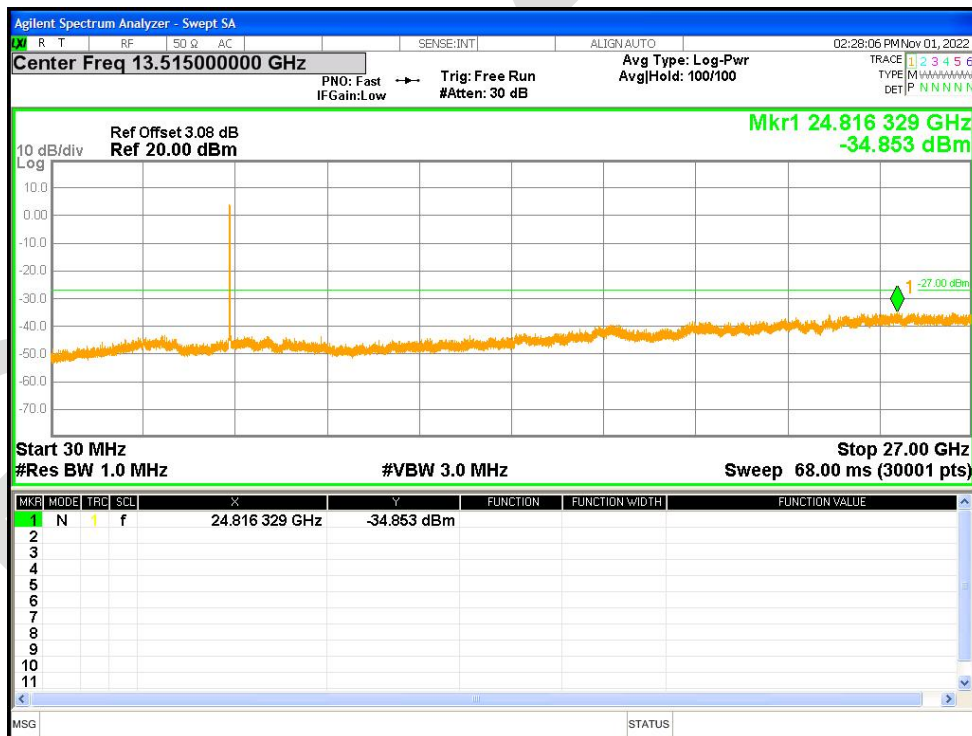

Tx. Spurious NVNT ax20 5260MHz Ant1 Emission

Tx. Spurious NVNT ax20 5280MHz Ant1 Emission

Tx. Spurious NVNT ax20 5320MHz Ant1 Emission

Tx. Spurious NVNT ax20 5500MHz Ant1 Emission

Tx. Spurious NVNT ax20 5600MHz Ant1 Emission

Tx. Spurious NVNT ax20 5700MHz Ant1 Emission

Tx. Spurious NVNT ax20 5745MHz Ant1 Emission

Tx. Spurious NVNT ax20 5785MHz Ant1 Emission

Tx. Spurious NVNT ax20 5825MHz Ant1 Emission

Tx. Spurious NVNT ax20 5180MHz Ant2 Emission

Tx. Spurious NVNT ax20 5200MHz Ant2 Emission

Tx. Spurious NVNT ax20 5240MHz Ant2 Emission

Tx. Spurious NVNT ax20 5260MHz Ant2 Emission

Tx. Spurious NVNT ax20 5280MHz Ant2 Emission

Tx. Spurious NVNT ax20 5320MHz Ant2 Emission