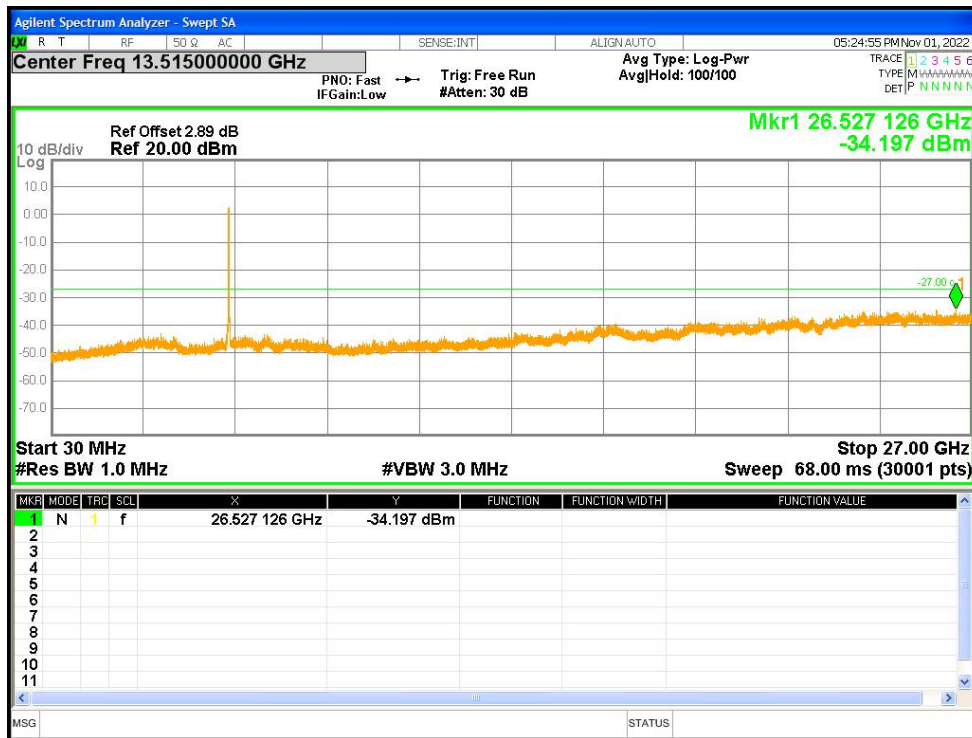

Tx. Spurious NVNT ax20 5825MHz Ant2 Emission

Tx. Spurious NVNT ax40 5190MHz Ant1 Emission

Tx. Spurious NVNT ax40 5230MHz Ant1 Emission

Tx. Spurious NVNT ax40 5270MHz Ant1 Emission

Tx. Spurious NVNT ax40 5310MHz Ant1 Emission

Tx. Spurious NVNT ax40 5510MHz Ant1 Emission

Tx. Spurious NVNT ax40 5590MHz Ant1 Emission

Tx. Spurious NVNT ax40 5670MHz Ant1 Emission

Tx. Spurious NVNT ax40 5755MHz Ant1 Emission

Tx. Spurious NVNT ax40 5795MHz Ant1 Emission

Tx. Spurious NVNT ax40 5190MHz Ant2 Emission

Tx. Spurious NVNT ax40 5230MHz Ant2 Emission

Tx. Spurious NVNT ax40 5270MHz Ant2 Emission

Tx. Spurious NVNT ax40 5310MHz Ant2 Emission

Tx. Spurious NVNT ax40 5510MHz Ant2 Emission