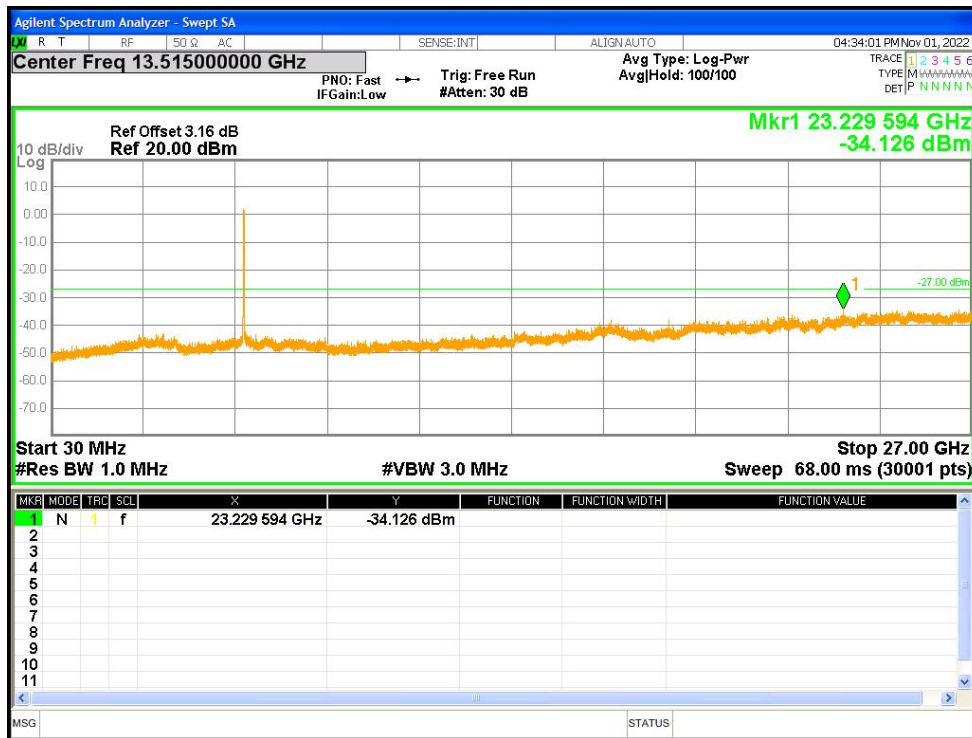

Tx. Spurious NVNT ax20 5825MHz Ant2 Emission

Tx. Spurious NVNT ax40 5190MHz Ant1 Emission

Tx. Spurious NVNT ax40 5230MHz Ant1 Emission

Tx. Spurious NVNT ax40 5270MHz Ant1 Emission

Tx. Spurious NVNT ax40 5310MHz Ant1 Emission

Tx. Spurious NVNT ax40 5510MHz Ant1 Emission

Tx. Spurious NVNT ax40 5590MHz Ant1 Emission

Tx. Spurious NVNT ax40 5670MHz Ant1 Emission

Tx. Spurious NVNT ax40 5755MHz Ant1 Emission

Tx. Spurious NVNT ax40 5795MHz Ant1 Emission

Tx. Spurious NVNT ax40 5190MHz Ant2 Emission

Tx. Spurious NVNT ax40 5230MHz Ant2 Emission

Tx. Spurious NVNT ax40 5270MHz Ant2 Emission

Tx. Spurious NVNT ax40 5310MHz Ant2 Emission

Tx. Spurious NVNT ax40 5510MHz Ant2 Emission