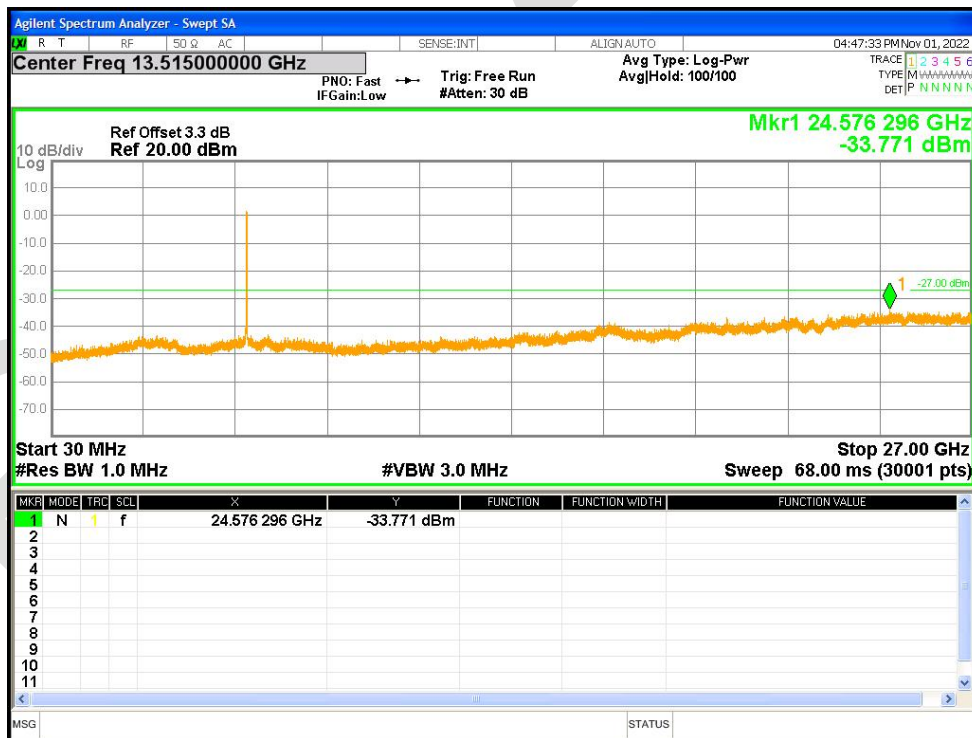

Tx. Spurious NVNT ax20 5825MHz Ant2 Emission

Tx. Spurious NVNT ax40 5190MHz Ant1 Emission

Tx. Spurious NVNT ax40 5230MHz Ant1 Emission

Tx. Spurious NVNT ax40 5270MHz Ant1 Emission

Tx. Spurious NVNT ax40 5310MHz Ant1 Emission

Tx. Spurious NVNT ax40 5510MHz Ant1 Emission

Tx. Spurious NVNT ax40 5590MHz Ant1 Emission

Tx. Spurious NVNT ax40 5670MHz Ant1 Emission

Tx. Spurious NVNT ax40 5755MHz Ant1 Emission

Tx. Spurious NVNT ax40 5795MHz Ant1 Emission

Tx. Spurious NVNT ax40 5190MHz Ant2 Emission

Tx. Spurious NVNT ax40 5230MHz Ant2 Emission

Tx. Spurious NVNT ax40 5270MHz Ant2 Emission

Tx. Spurious NVNT ax40 5310MHz Ant2 Emission

Tx. Spurious NVNT ax40 5510MHz Ant2 Emission