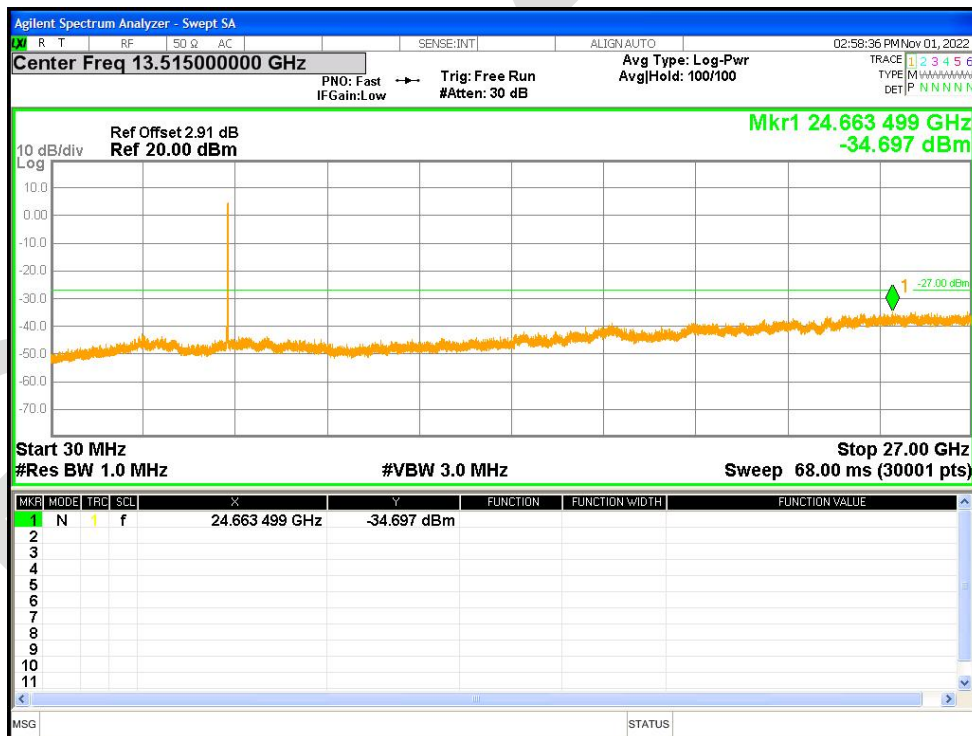

Tx. Spurious NVNT ax20 5260MHz Ant1 Emission

Tx. Spurious NVNT ax20 5280MHz Ant1 Emission

Tx. Spurious NVNT ax20 5320MHz Ant1 Emission

Tx. Spurious NVNT ax20 5500MHz Ant1 Emission

Tx. Spurious NVNT ax20 5600MHz Ant1 Emission

Tx. Spurious NVNT ax20 5700MHz Ant1 Emission

Tx. Spurious NVNT ax20 5745MHz Ant1 Emission

Tx. Spurious NVNT ax20 5785MHz Ant1 Emission

Tx. Spurious NVNT ax20 5825MHz Ant1 Emission

Tx. Spurious NVNT ax20 5180MHz Ant2 Emission

Tx. Spurious NVNT ax20 5200MHz Ant2 Emission

Tx. Spurious NVNT ax20 5240MHz Ant2 Emission

Tx. Spurious NVNT ax20 5260MHz Ant2 Emission

Tx. Spurious NVNT ax20 5280MHz Ant2 Emission

Tx. Spurious NVNT ax20 5320MHz Ant2 Emission

Tx. Spurious NVNT ax20 5500MHz Ant2 Emission

Tx. Spurious NVNT ax20 5600MHz Ant2 Emission

Tx. Spurious NVNT ax20 5700MHz Ant2 Emission

Tx. Spurious NVNT ax20 5745MHz Ant2 Emission

Tx. Spurious NVNT ax20 5785MHz Ant2 Emission