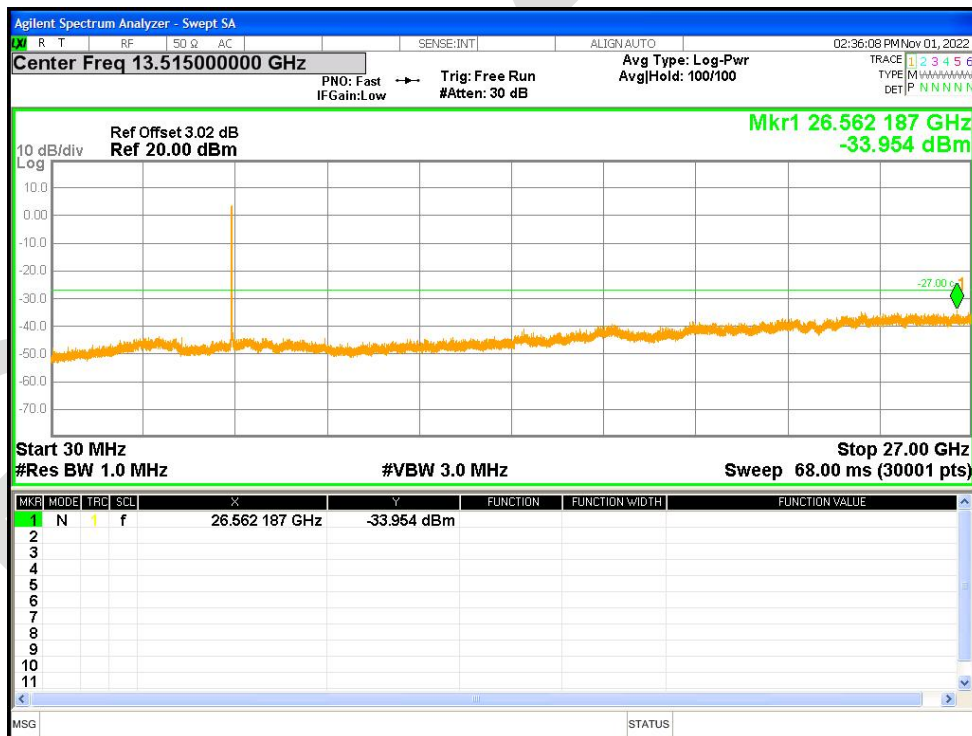

Tx. Spurious NVNT ax20 5260MHz Ant1 Emission

Tx. Spurious NVNT ax20 5280MHz Ant1 Emission

Tx. Spurious NVNT ax20 5320MHz Ant1 Emission

Tx. Spurious NVNT ax20 5500MHz Ant1 Emission

Tx. Spurious NVNT ax20 5600MHz Ant1 Emission

Tx. Spurious NVNT ax20 5700MHz Ant1 Emission

Tx. Spurious NVNT ax20 5745MHz Ant1 Emission

Tx. Spurious NVNT ax20 5785MHz Ant1 Emission

Tx. Spurious NVNT ax20 5825MHz Ant1 Emission

Tx. Spurious NVNT ax20 5180MHz Ant2 Emission

Tx. Spurious NVNT ax20 5200MHz Ant2 Emission

Tx. Spurious NVNT ax20 5240MHz Ant2 Emission

Tx. Spurious NVNT ax20 5260MHz Ant2 Emission

Tx. Spurious NVNT ax20 5280MHz Ant2 Emission

Tx. Spurious NVNT ax20 5320MHz Ant2 Emission