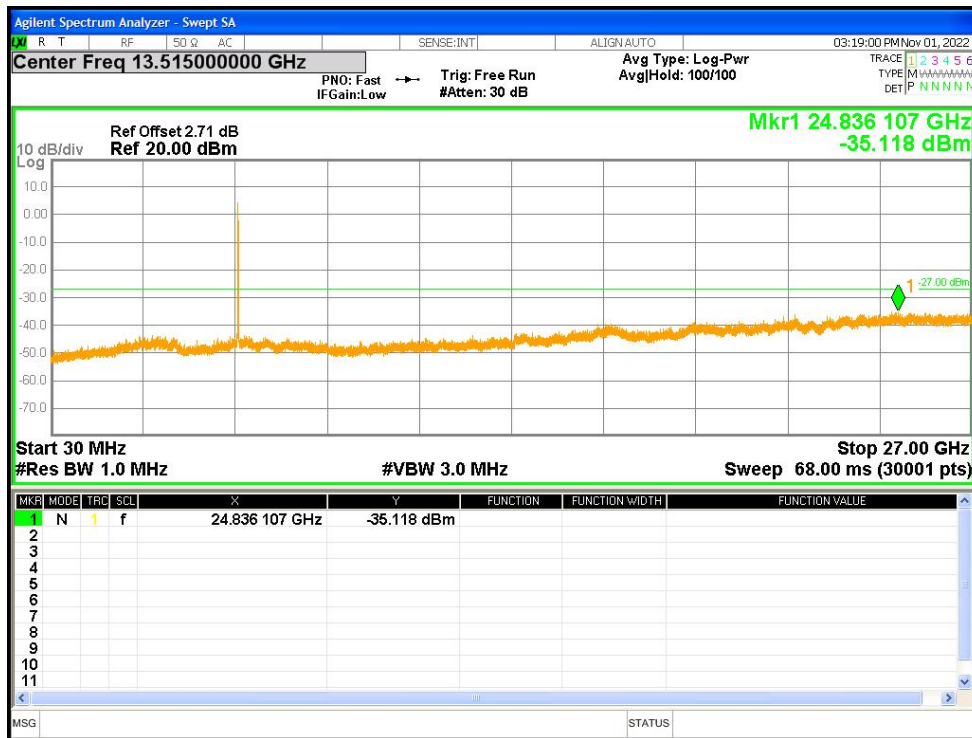

Tx. Spurious NVNT ax20 5700MHz Ant1 Emission

Tx. Spurious NVNT ax20 5745MHz Ant1 Emission

Tx. Spurious NVNT ax20 5785MHz Ant1 Emission

Tx. Spurious NVNT ax20 5825MHz Ant1 Emission

Tx. Spurious NVNT ax20 5180MHz Ant2 Emission

Tx. Spurious NVNT ax20 5200MHz Ant2 Emission

Tx. Spurious NVNT ax20 5240MHz Ant2 Emission

Tx. Spurious NVNT ax20 5260MHz Ant2 Emission

Tx. Spurious NVNT ax20 5280MHz Ant2 Emission

Tx. Spurious NVNT ax20 5320MHz Ant2 Emission

Tx. Spurious NVNT ax20 5500MHz Ant2 Emission

Tx. Spurious NVNT ax20 5600MHz Ant2 Emission

Tx. Spurious NVNT ax20 5700MHz Ant2 Emission

Tx. Spurious NVNT ax20 5745MHz Ant2 Emission

Tx. Spurious NVNT ax20 5785MHz Ant2 Emission

Tx. Spurious NVNT ax20 5825MHz Ant2 Emission

Tx. Spurious NVNT ax40 5190MHz Ant1 Emission

Tx. Spurious NVNT ax40 5230MHz Ant1 Emission

Tx. Spurious NVNT ax40 5270MHz Ant1 Emission

Tx. Spurious NVNT ax40 5310MHz Ant1 Emission