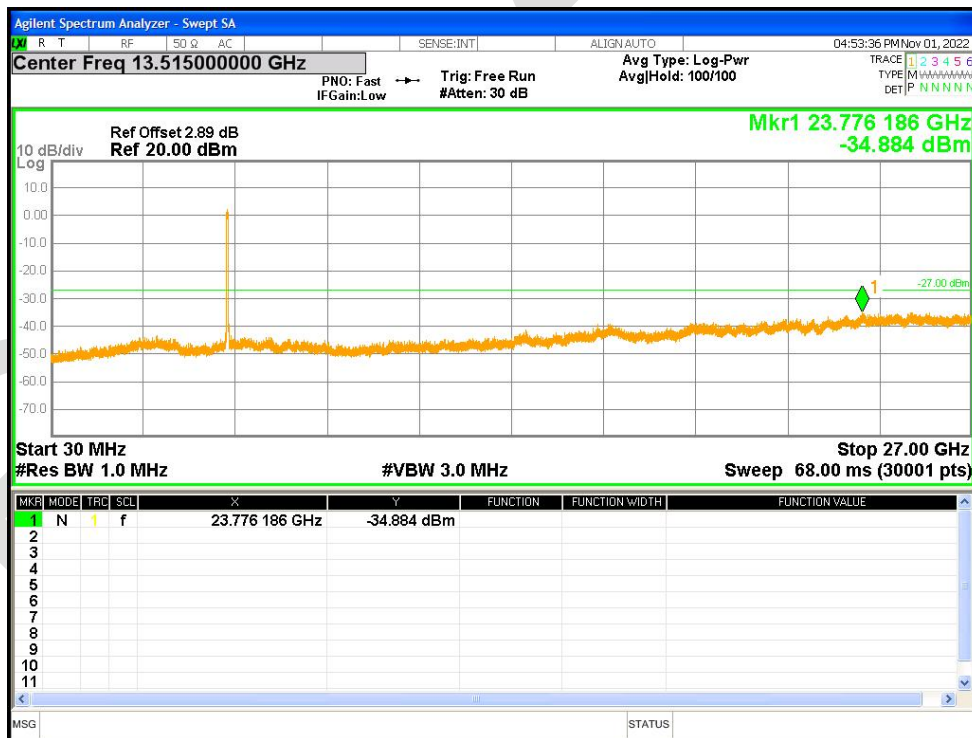

Tx. Spurious NVNT ax20 5825MHz Ant2 Emission

Tx. Spurious NVNT ax40 5190MHz Ant1 Emission

Tx. Spurious NVNT ax40 5230MHz Ant1 Emission

Tx. Spurious NVNT ax40 5270MHz Ant1 Emission

Tx. Spurious NVNT ax40 5310MHz Ant1 Emission

Tx. Spurious NVNT ax40 5510MHz Ant1 Emission

Tx. Spurious NVNT ax40 5590MHz Ant1 Emission

Tx. Spurious NVNT ax40 5670MHz Ant1 Emission

Tx. Spurious NVNT ax40 5755MHz Ant1 Emission

Tx. Spurious NVNT ax40 5795MHz Ant1 Emission

Tx. Spurious NVNT ax40 5190MHz Ant2 Emission

Tx. Spurious NVNT ax40 5230MHz Ant2 Emission

Tx. Spurious NVNT ax40 5270MHz Ant2 Emission

Tx. Spurious NVNT ax40 5310MHz Ant2 Emission

Tx. Spurious NVNT ax40 5510MHz Ant2 Emission