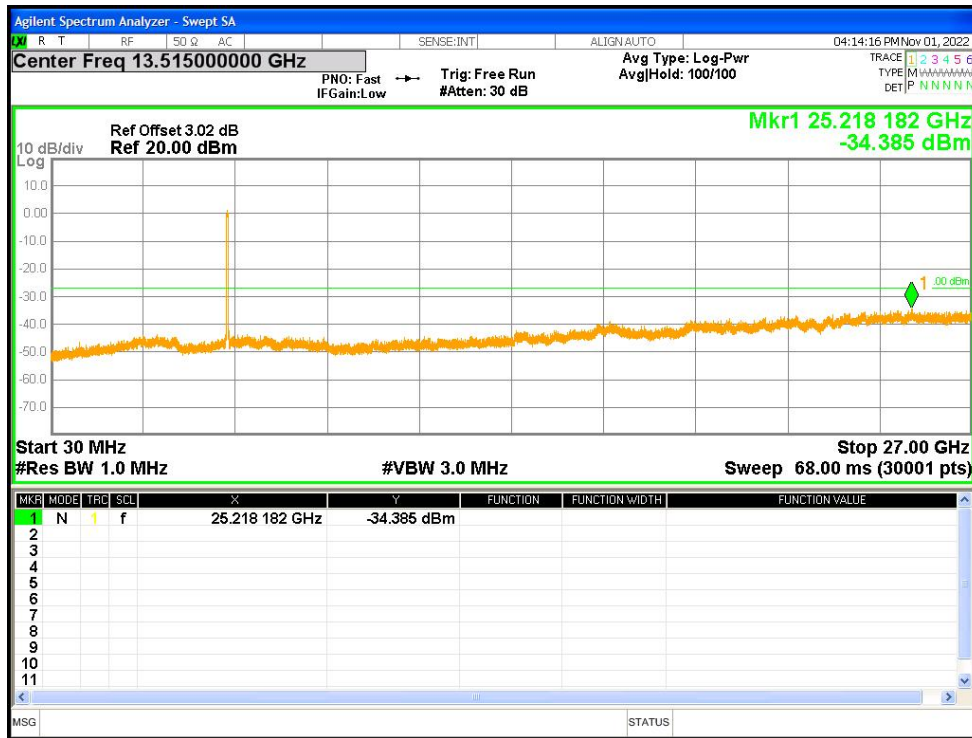

Tx. Spurious NVNT ax20 5200MHz Ant2 Emission

Tx. Spurious NVNT ax20 5240MHz Ant2 Emission

Tx. Spurious NVNT ax20 5260MHz Ant2 Emission

Tx. Spurious NVNT ax20 5280MHz Ant2 Emission

Tx. Spurious NVNT ax20 5320MHz Ant2 Emission

Tx. Spurious NVNT ax20 5500MHz Ant2 Emission

Tx. Spurious NVNT ax20 5600MHz Ant2 Emission

Tx. Spurious NVNT ax20 5700MHz Ant2 Emission

Tx. Spurious NVNT ax20 5745MHz Ant2 Emission

Tx. Spurious NVNT ax20 5785MHz Ant2 Emission

Tx. Spurious NVNT ax20 5825MHz Ant2 Emission

Tx. Spurious NVNT ax40 5190MHz Ant1 Emission

Tx. Spurious NVNT ax40 5230MHz Ant1 Emission

Tx. Spurious NVNT ax40 5270MHz Ant1 Emission

Tx. Spurious NVNT ax40 5310MHz Ant1 Emission