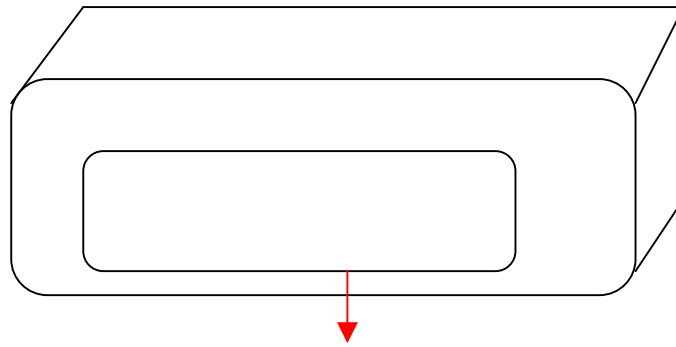

Label location

Label Here

Sagemcom

MoCA Wireless eXtender 206
MWX206
P/N: 253906160
Input Voltage: 12V == 2.5A
FCC ID: VW3FAST287
Wi-Fi Network Name: Frontier7890
Wi-Fi Password: 12348567890

Serial Number: UUYDDDD56XXXXXX

MAC: 00:00:00:00:00:00

Advanced Device Configuration:
<http://frontier.home>
Device Access Code: 4346343651
Model: FAST 287
Assembled in China

FCC Indoor Use Only
Tested To Comply With
FCC Standards

cULUS
LISTED
L.T.E.
E308616