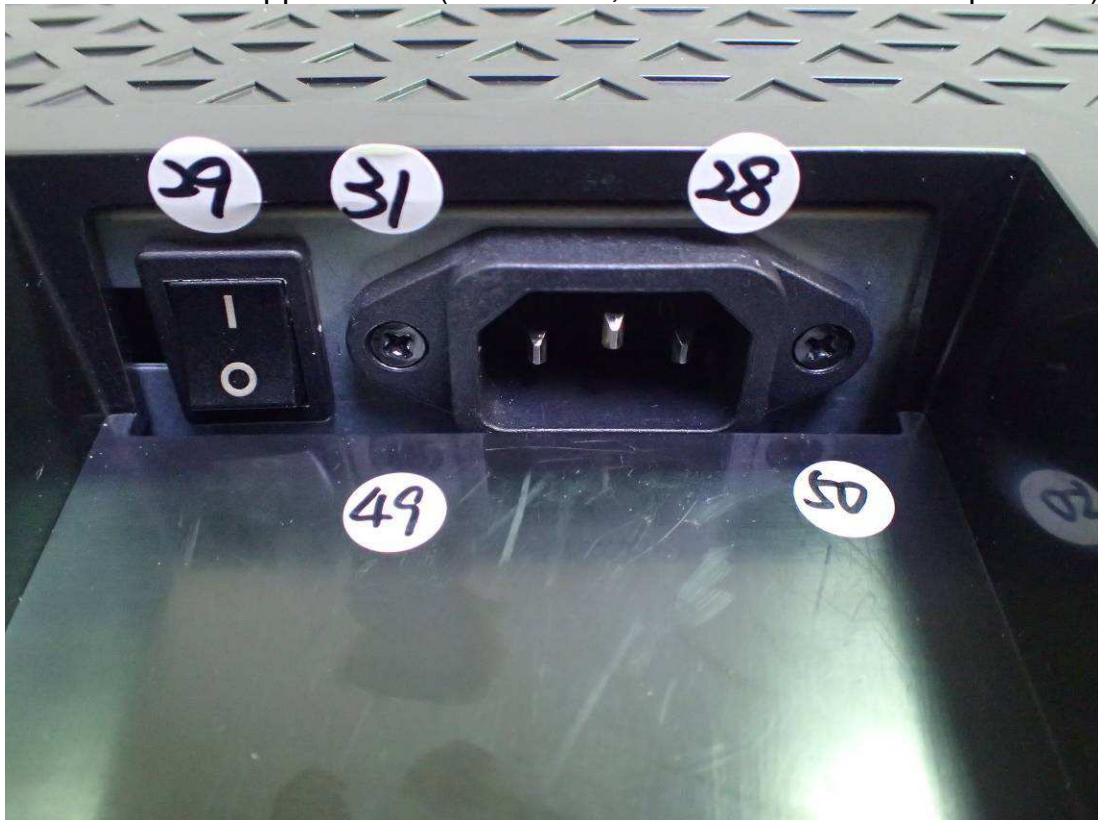

EUT External Photos

Figure 1  
General Appearance (Front View)

Figure 2  
General Appearance (Back View)

Figure 3  
General Appearance (Bottom View)

Figure 4  
General Appearance (Back View, Power Switch & AC Input Port)

Figure 5  
General Appearance (Side View, USB Ports)

Figure 6  
General Appearance (Back View, I/O Ports)