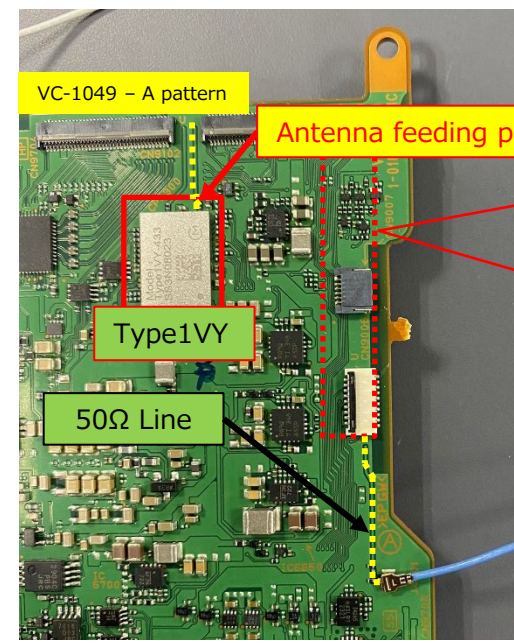

【1VY008 Antenna】

Chain0 2.4GHz/5GHz Dual Monopole Antenna

Dual Monopole Antenna "WF-12"

2.4GHz Antenna pattern

5GHz Antenna pattern

Matching Circuit

Antenna gain from the antenna feeding point:
-1.19dBi (2.4GHz peak Chain0)
-1.21dBi (5GHz Peak Chain0)

【1VY008 Antenna】 Chain1 2.4GHz/5GHz Dual Monopole Antenna

Antenna gain from the antenna feeding point:
-0.42dBi (2.4GHz peak chain1)
-1.20dBi (5GHz Peak Chain1)