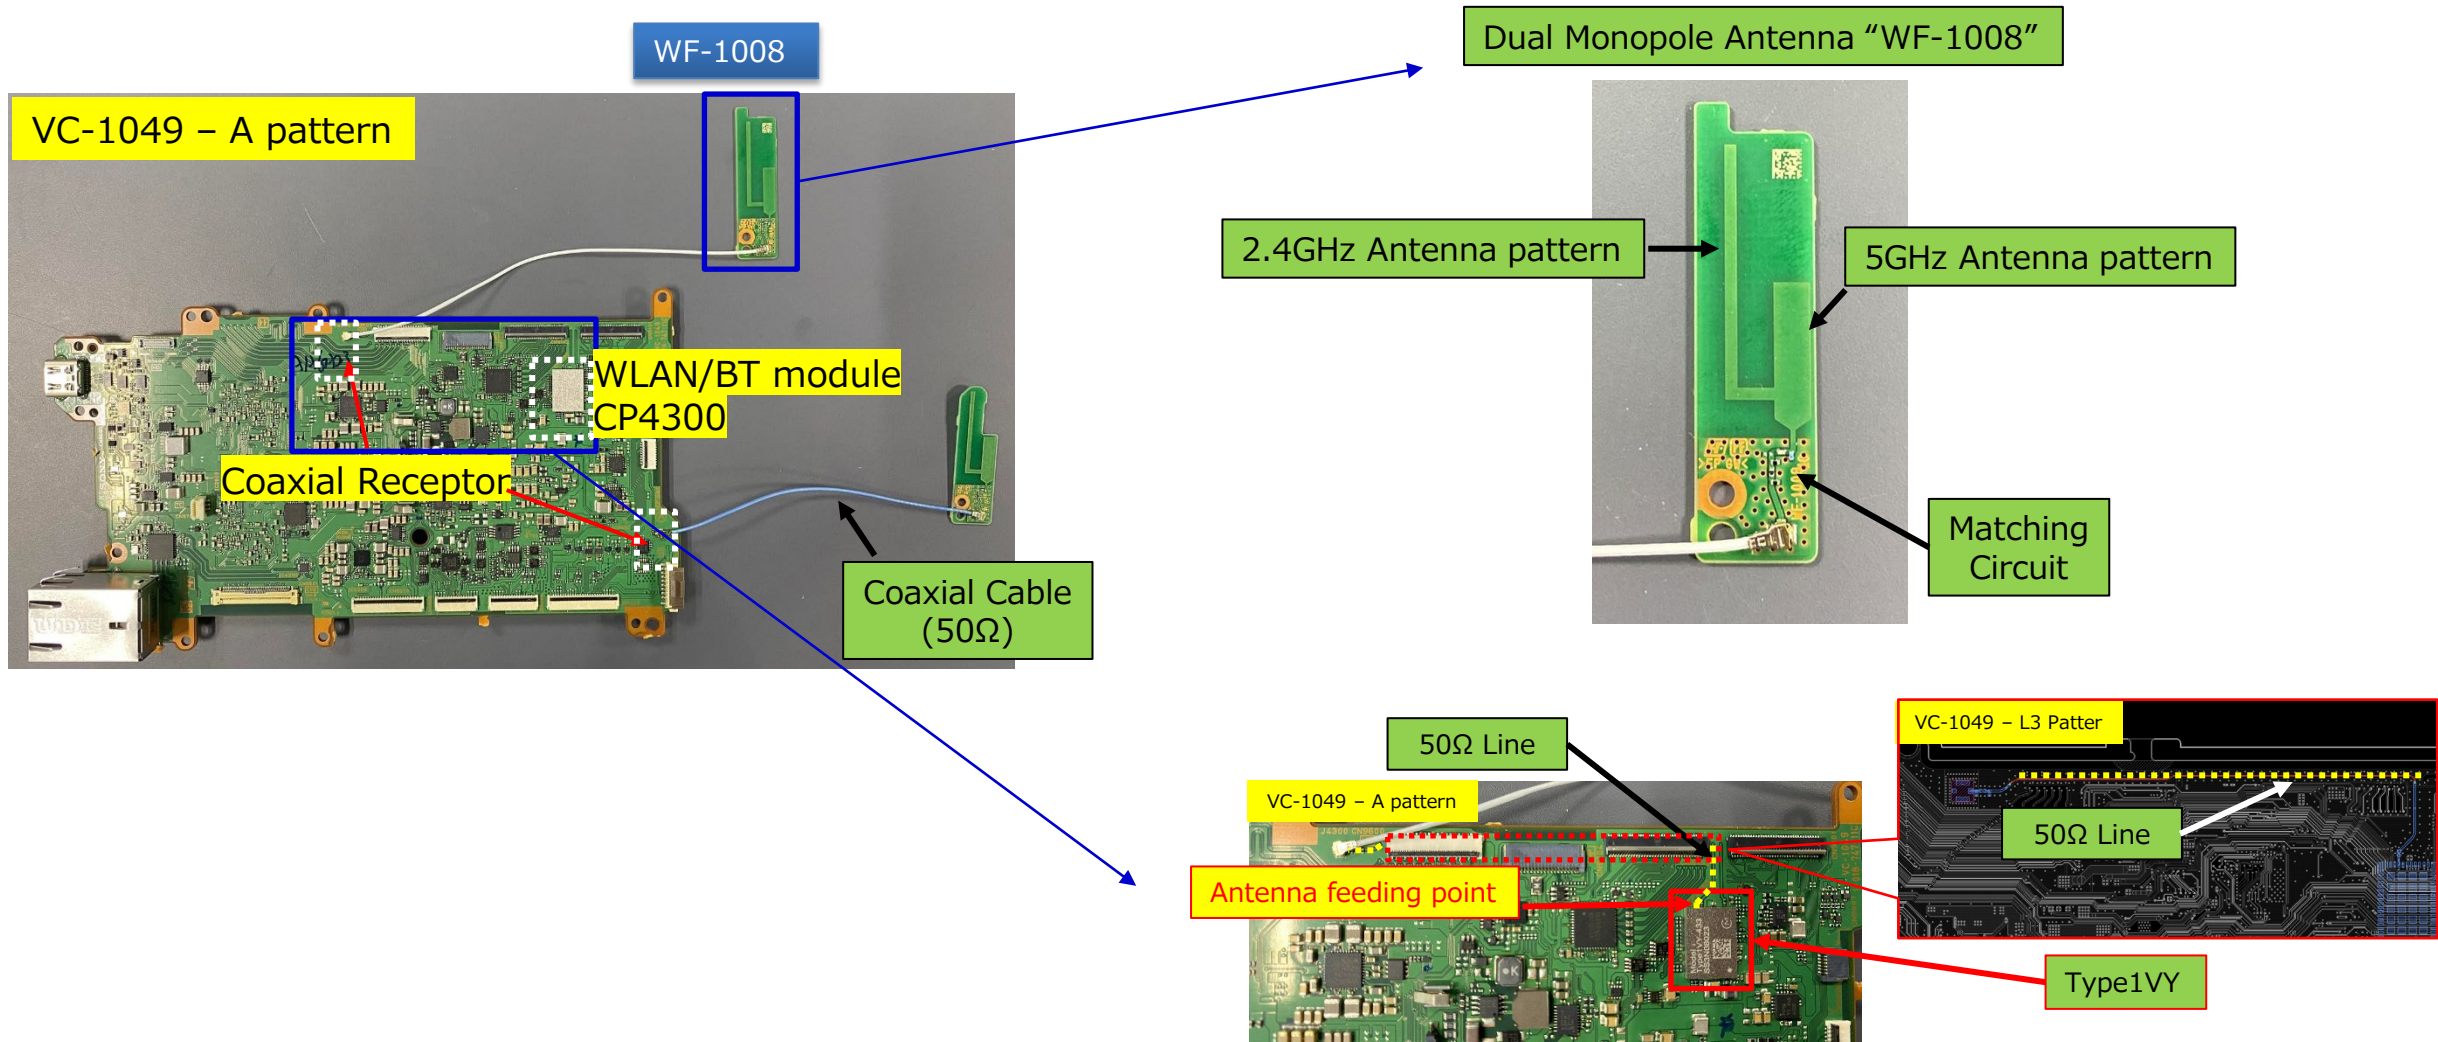

【1VY008 Antenna】

Chain0 2.4GHz/5GHz Dual Monopole Antenna

Dual Monopole Antenna "WF-12"

2.4GHz Antenna pattern

5GHz Antenna pattern

Matching Circuit

Antenna gain from the antenna feeding point:
-1.19dBi (2.4GHz peak Chain0)
-1.21dBi (5GHz Peak Chain0)

【1VY008 Antenna】 Chain1 2.4GHz/5GHz Dual Monopole Antenna

Antenna gain from the antenna feeding point:
-0.42dBi (2.4GHz peak chain1)
-1.20dBi (5GHz Peak Chain1)