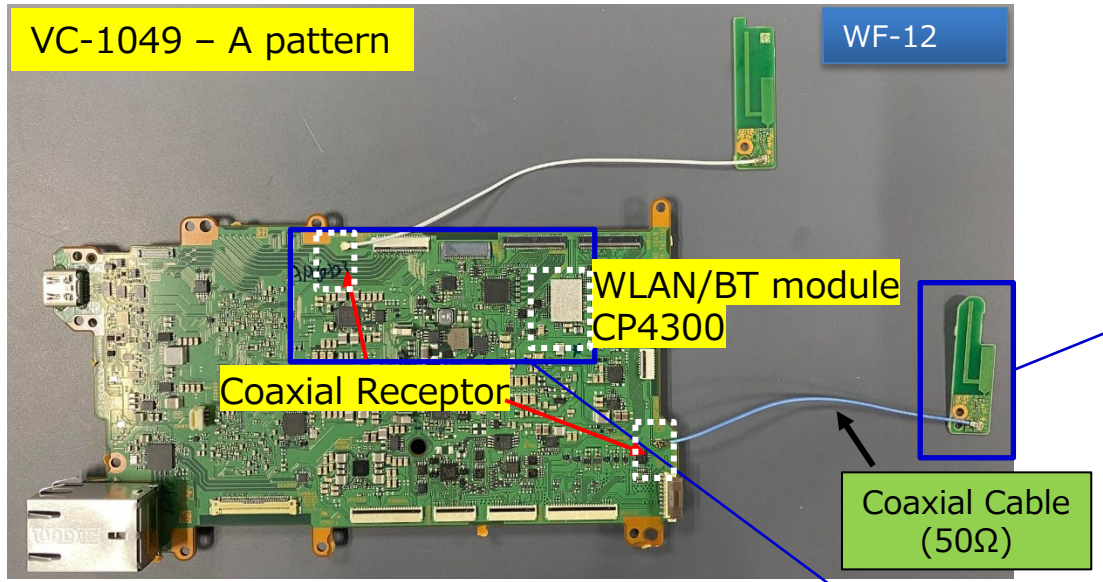

【1VY008 Antenna】

Chain0 2.4GHz/5GHz Dual Monopole Antenna

Dual Monopole Antenna "WF-12"

2.4GHz Antenna pattern

5GHz Antenna pattern

Matching Circuit

Antenna gain from the antenna feeding point:
-1.19dBi (2.4GHz peak Chain0)
-1.21dBi (5GHz Peak Chain0)

【1VY008 Antenna】 Chain1 2.4GHz/5GHz Dual Monopole Antenna

Antenna gain from the antenna feeding point:
-0.42dBi (2.4GHz peak chain1)
-1.20dBi (5GHz Peak Chain1)