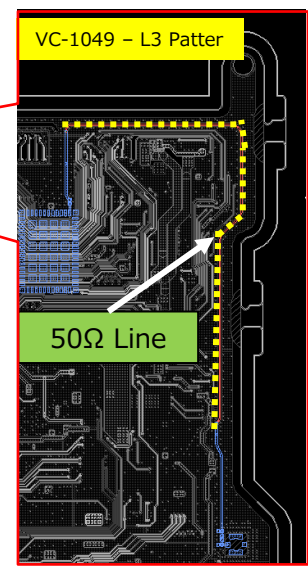

【1VY008 Antenna】

Chain0 2.4GHz/5GHz Dual Monopole Antenna

Dual Monopole Antenna "WF-12"

2.4GHz Antenna pattern

5GHz Antenna pattern

Matching Circuit

Antenna gain from the antenna feeding point:
-1.19dBi (2.4GHz peak Chain0)
-1.21dBi (5GHz Peak Chain0)

【1VY008 Antenna】 Chain1 2.4GHz/5GHz Dual Monopole Antenna

Antenna gain from the antenna feeding point:
-0.42dBi (2.4GHz peak chain1)
-1.20dBi (5GHz Peak Chain1)