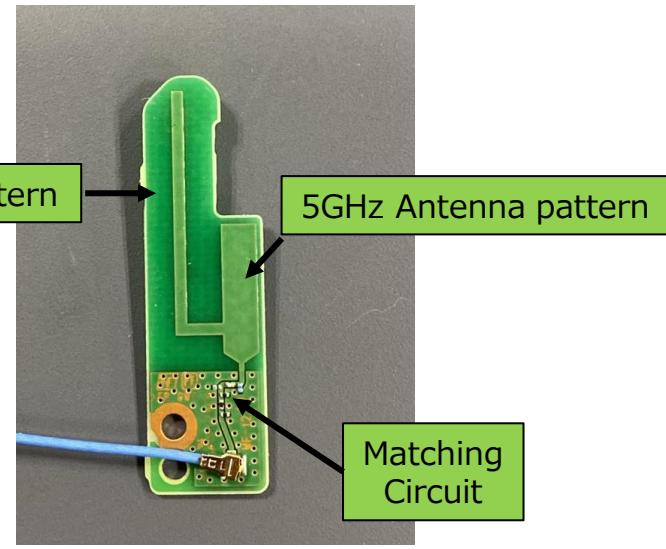

【1VY008 Antenna】

Chain0 2.4GHz/5GHz Dual Monopole Antenna

Dual Monopole Antenna "WF-12"

2.4GHz Antenna pattern

5GHz Antenna pattern

Matching Circuit

Antenna gain from the antenna feeding point:
-1.19dBi (2.4GHz peak Chain0)
-1.21dBi (5GHz Peak Chain0)

【1VY008 Antenna】 Chain1 2.4GHz/5GHz Dual Monopole Antenna

Antenna gain from the antenna feeding point:
-0.42dBi (2.4GHz peak chain1)
-1.20dBi (5GHz Peak Chain1)