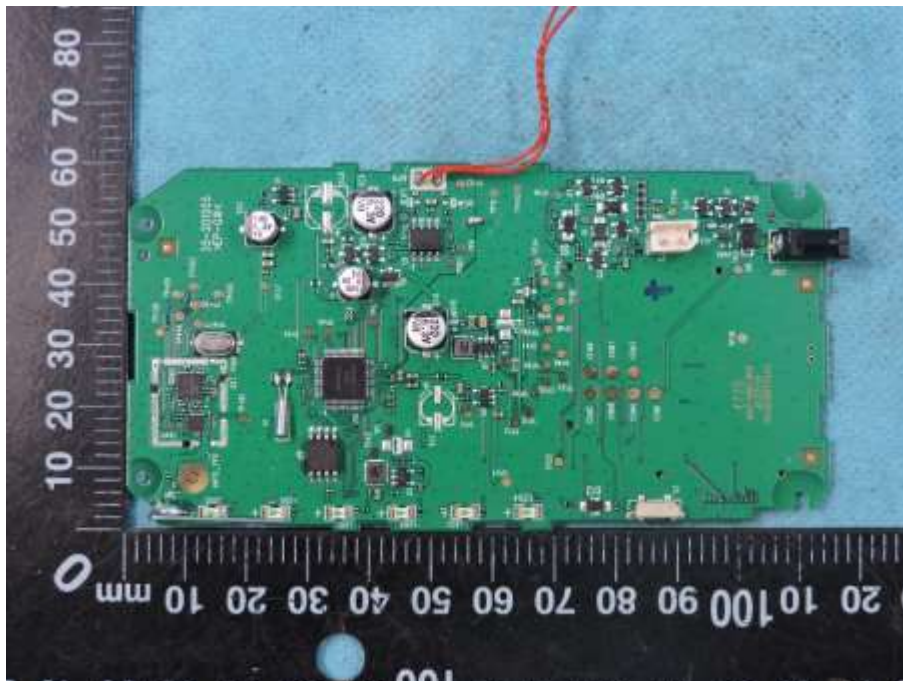

Internal Photos of EUT

Report No.: CCISE190708601

Model No. : MBP482NXLPU

Page: 1 of 6

Internal Photos of EUT

Report No.: CCISE190708601

Model No. : MBP482NXLPU

Page: 2 of 6

Internal Photos of EUT

Report No.: CCISE190708601

Model No. : MBP482NXLPU

Page: 3 of 6

Internal Photos of EUT

Report No.: CCISE190708601

Model No. : MBP482NXLPU

Page: 4 of 6

Internal Photos of EUT

Report No.: CCISE190708601

Model No. : MBP482NXLPU

Page: 5 of 6

Internal Photos of EUT

Report No.: CCISE190708601

Model No. : MBP482NXLPV

Page: 6 of 6