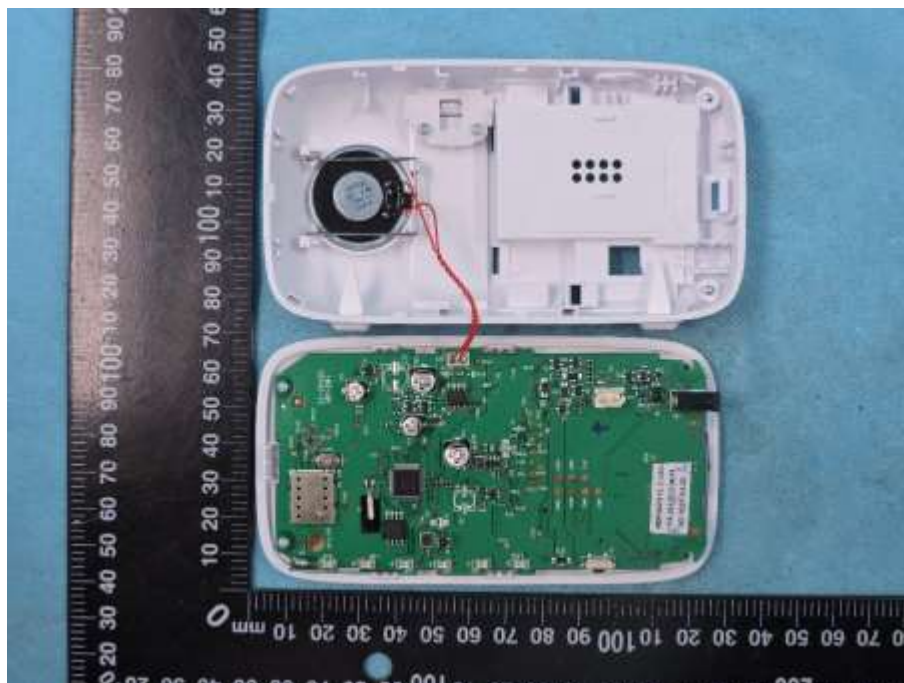

Internal Photos of EUT

Report No.: CCISE190708601

Model No. : MBP482NXLPU

Page: 1 of 6

Internal Photos of EUT

Report No.: CCISE190708601

Model No. : MBP482NXLPU

Page: 2 of 6

Internal Photos of EUT

Report No.: CCISE190708601

Model No. : MBP482NXLPU

Page: 3 of 6

Internal Photos of EUT

Report No.: CCISE190708601

Model No. : MBP482NXLPU

Page: 4 of 6