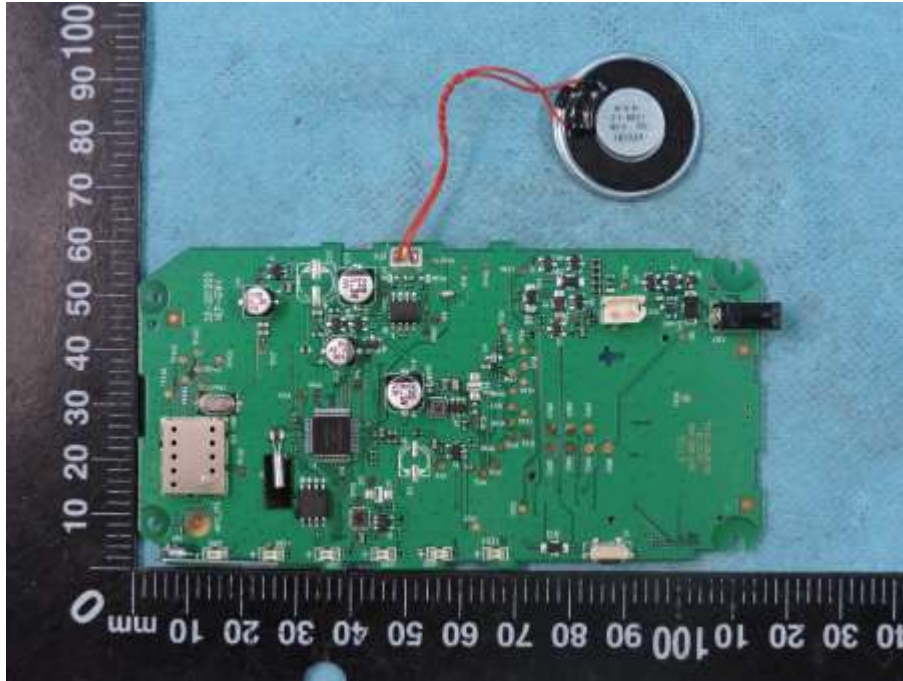

Internal Photos of EUT

Report No.: CCISE190708601

Model No. : MBP482NXLPU

Page: 1 of 6

Internal Photos of EUT

Report No.: CCISE190708601

Model No. : MBP482NXLPU

Page: 2 of 6

Internal Photos of EUT

Report No.: CCISE190708601

Model No. : MBP482NXLPU

Page: 3 of 6

Internal Photos of EUT

Report No.: CCISE190708601

Model No. : MBP482NXLPU

Page: 4 of 6

Internal Photos of EUT

Report No.: CCISE190708601

Model No. : MBP482NXLPU

Page: 5 of 6

Internal Photos of EUT

Report No.: CCISE190708601

Model No. : MBP482NXLPV

Page: 6 of 6