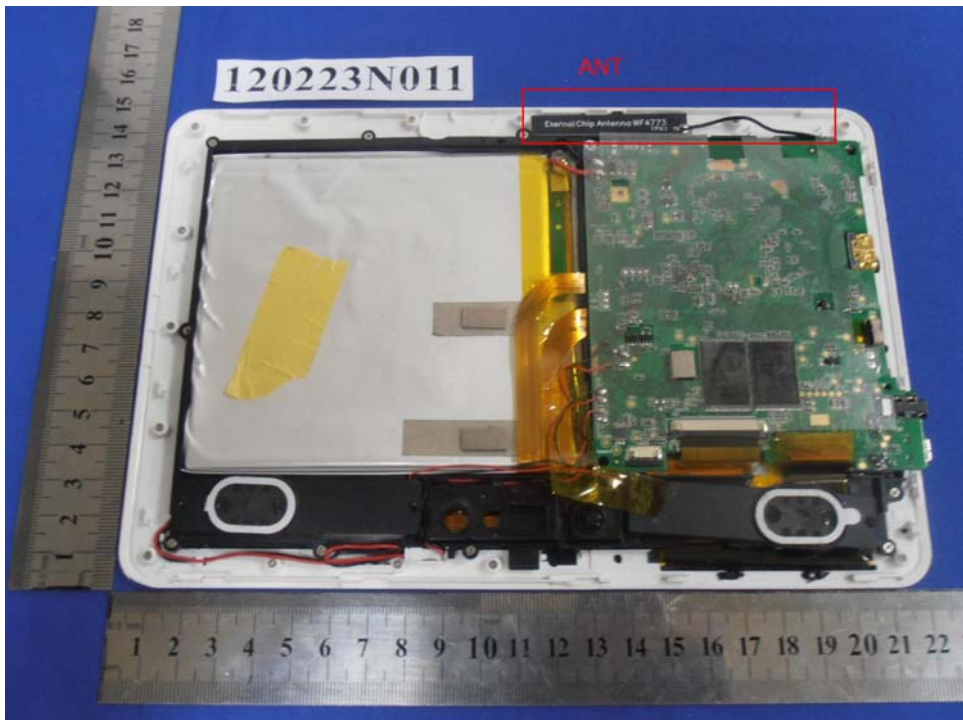

BUREAU
VERITAS

Reference No.: 120223N011

PHOTOGRAPHS OF THE EUT

WiFi - RF section