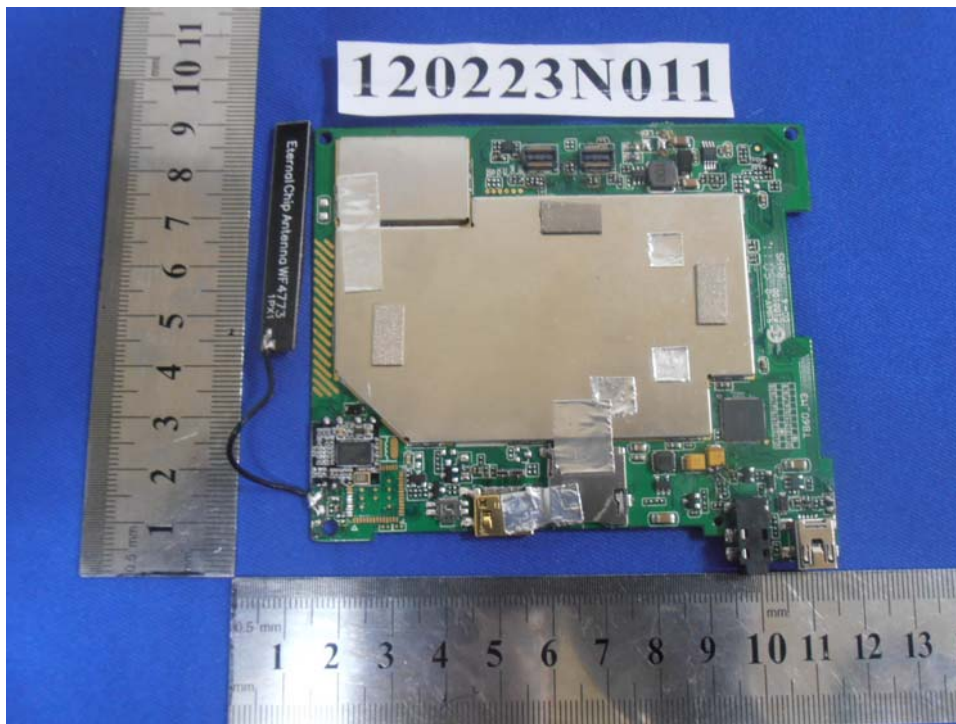

BUREAU
VERITAS

Reference No.: 120223N011

PHOTOGRAPHS OF THE EUT

WiFi - RF section