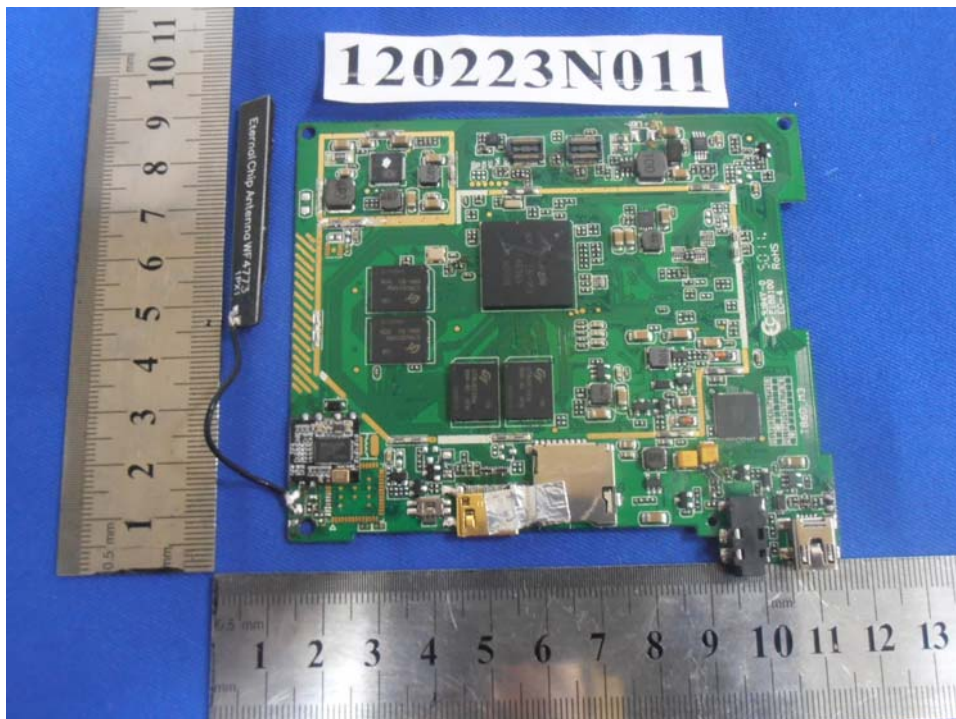

BUREAU
VERITAS

Reference No.: 120223N011

PHOTOGRAPHS OF THE EUT

WiFi - RF section