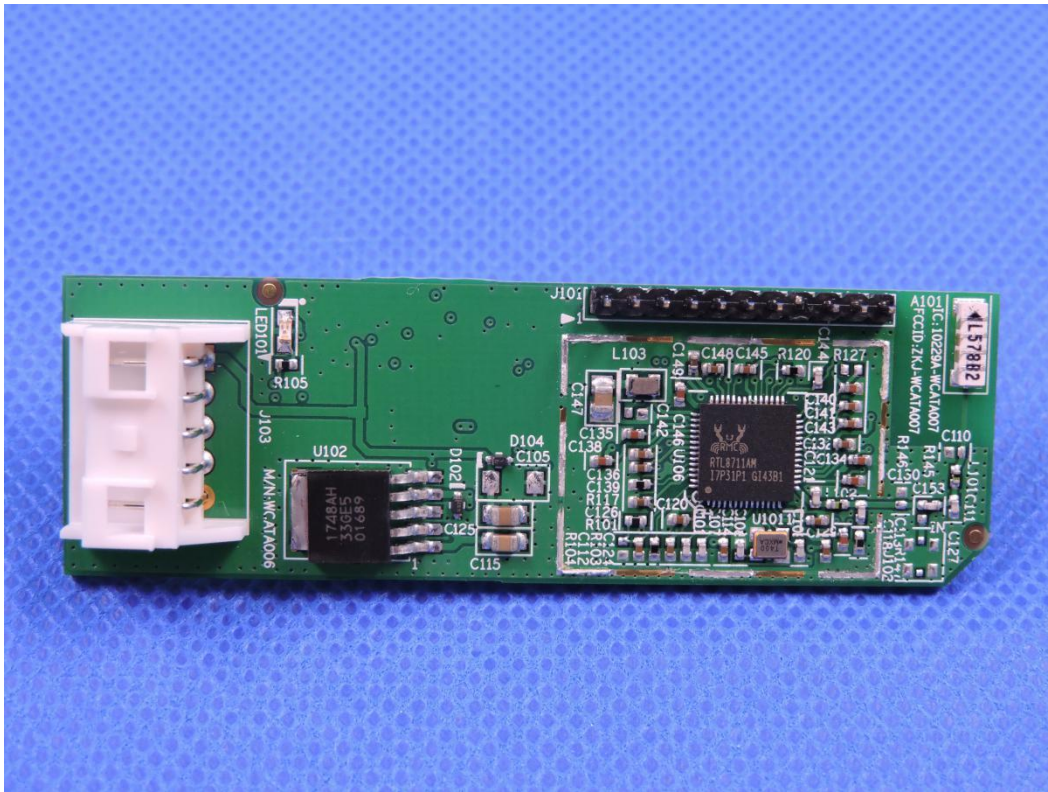

APPENDIX-PHOTOGRAPHS OF EUT CONSTRUCTIONAL DETAILS

FCC ID: VG8TC051KYYGE

Model: TC051K6CA-S(GE)

Photo 1

Photo 2

Photo 3

Photo 4

Photo 5

Photo 14

Photo 15

Photo 16

Photo 17

Photo 18

Photo 19

Photo 20

Photo 21