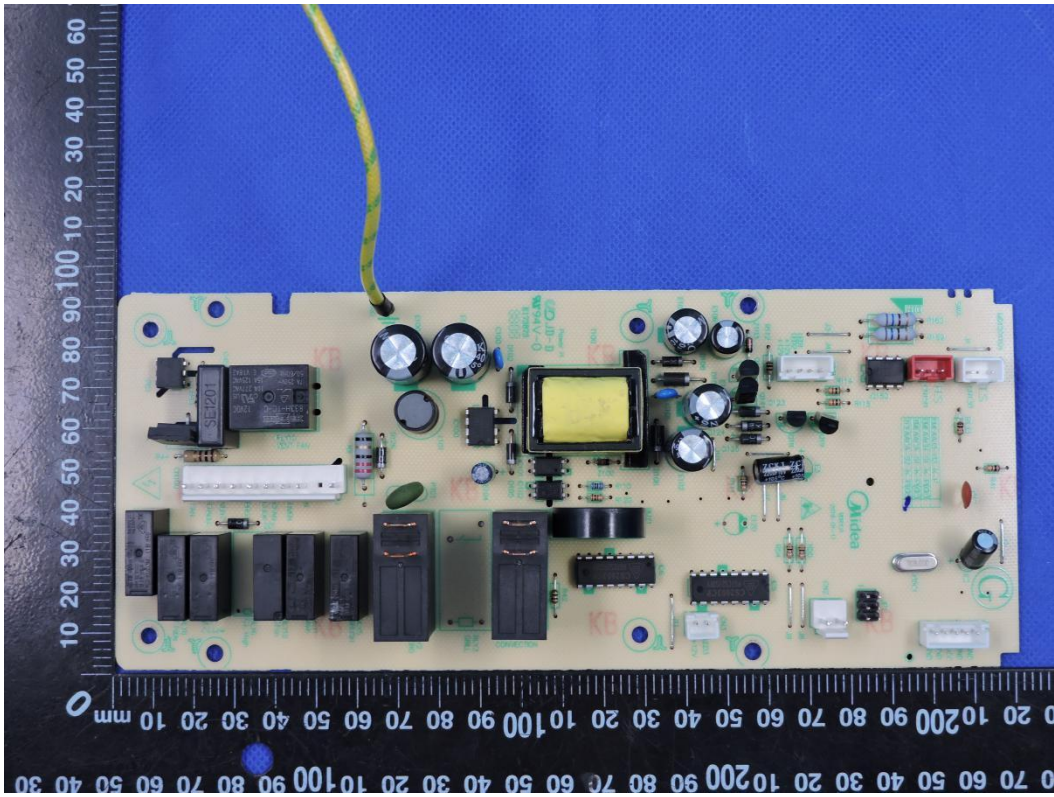

APPENDIX-PHOTOGRAPHS OF EUT CONSTRUCTIONAL DETAILS

FCC ID: VG8TC051KYYGE

Model: TC051K6CA-S(GE)

Photo 1

Photo 2

Photo 3

Photo 4

Photo 5