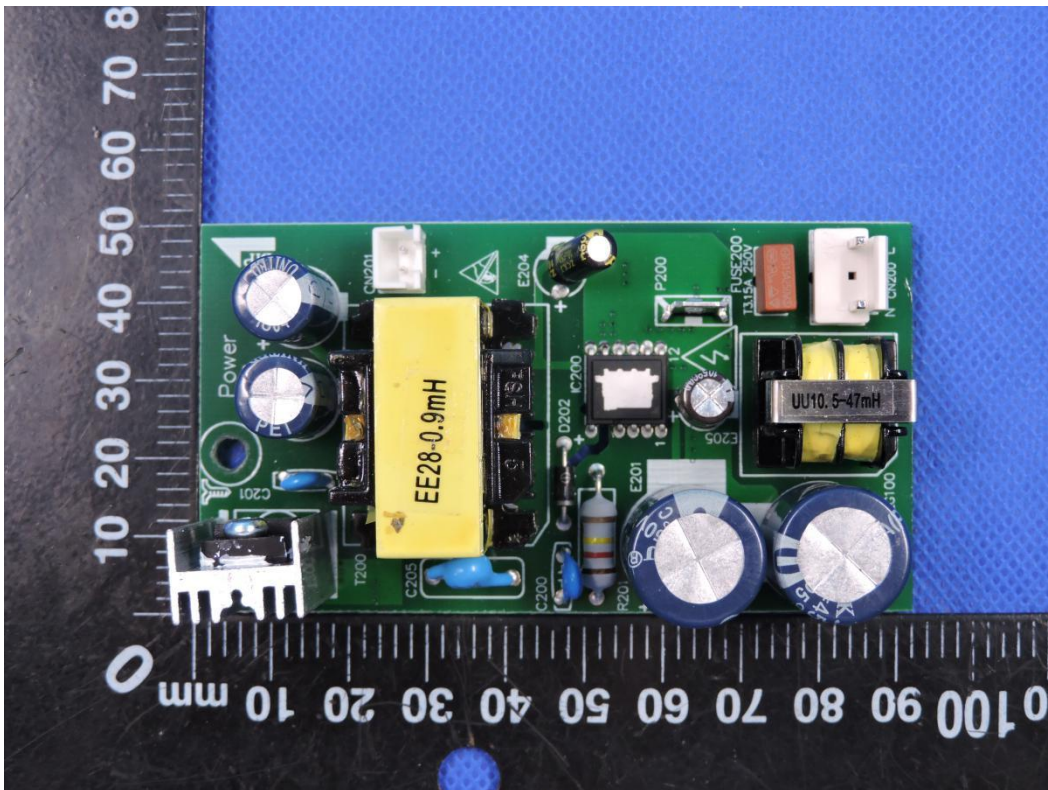

APPENDIX-PHOTOGRAPHS OF EUT CONSTRUCTIONAL DETAILS

FCC ID: VG8TC051KYYGE

Model: TC051K6CA-S(GE)

Photo 1

Photo 2

Photo 3

Photo 4

Photo 5

Photo 6

Photo 7

Photo 8

Photo 9

Photo 10

Photo 11

Photo 12

Photo 13