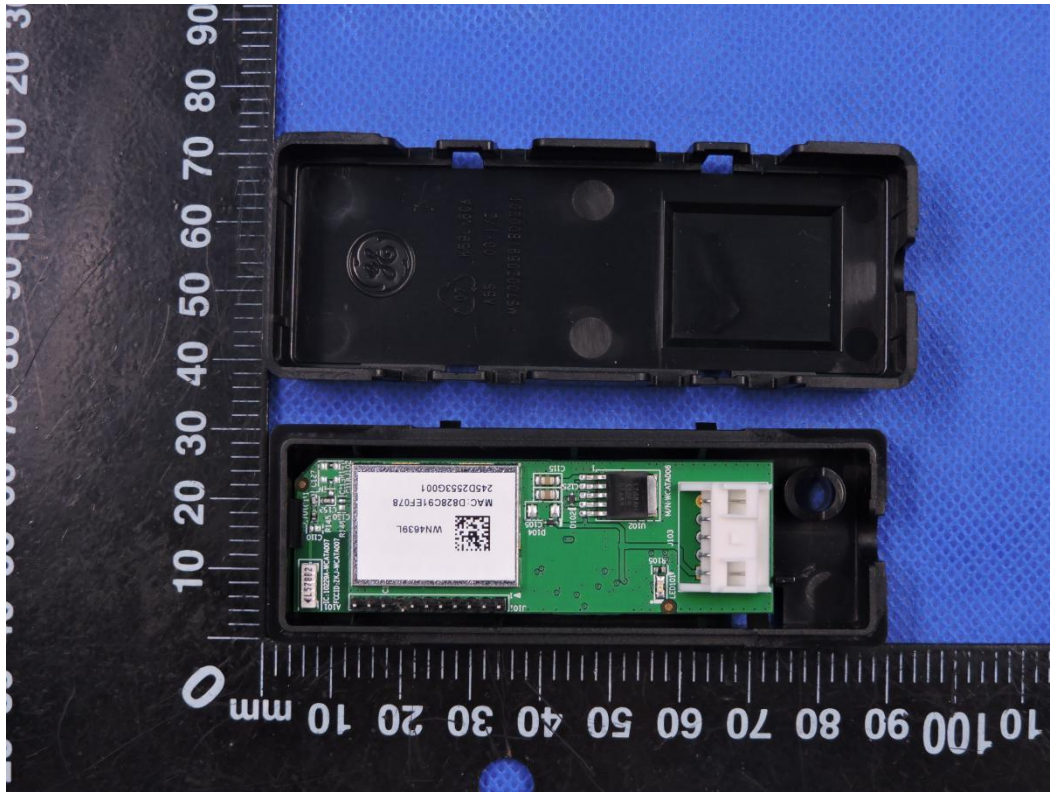

APPENDIX-PHOTOGRAPHS OF EUT CONSTRUCTIONAL DETAILS

FCC ID: VG8TC051KYYGE

Model: TC051K6CA-S(GE)

Photo 1

Photo 2

Photo 3

Photo 4

Photo 5

Photo 14

Photo 15

Photo 16

Photo 17

Photo 18

Photo 19

Photo 20

Photo 21