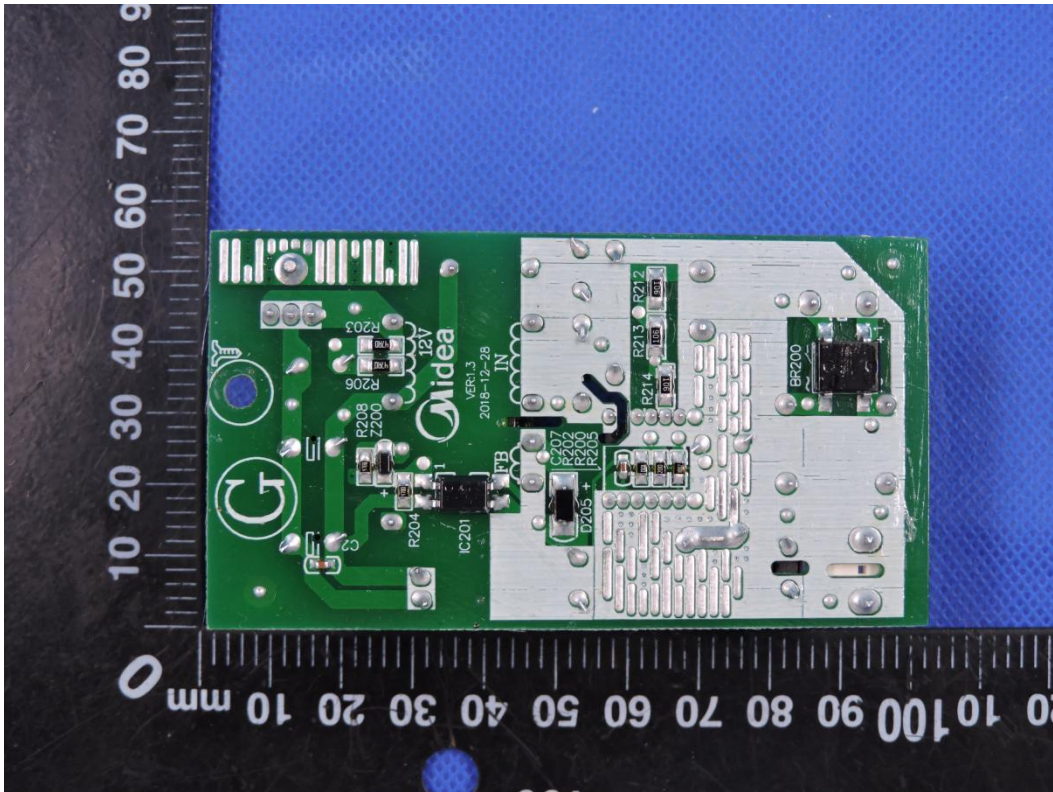

APPENDIX-PHOTOGRAPHS OF EUT CONSTRUCTIONAL DETAILS

FCC ID: VG8TC051KYYGE

Model: TC051K6CA-S(GE)

Photo 1

Photo 2

Photo 3

Photo 4

Photo 5

Photo 6

Photo 7

Photo 8

Photo 9

Photo 10

Photo 11

Photo 12

Photo 13