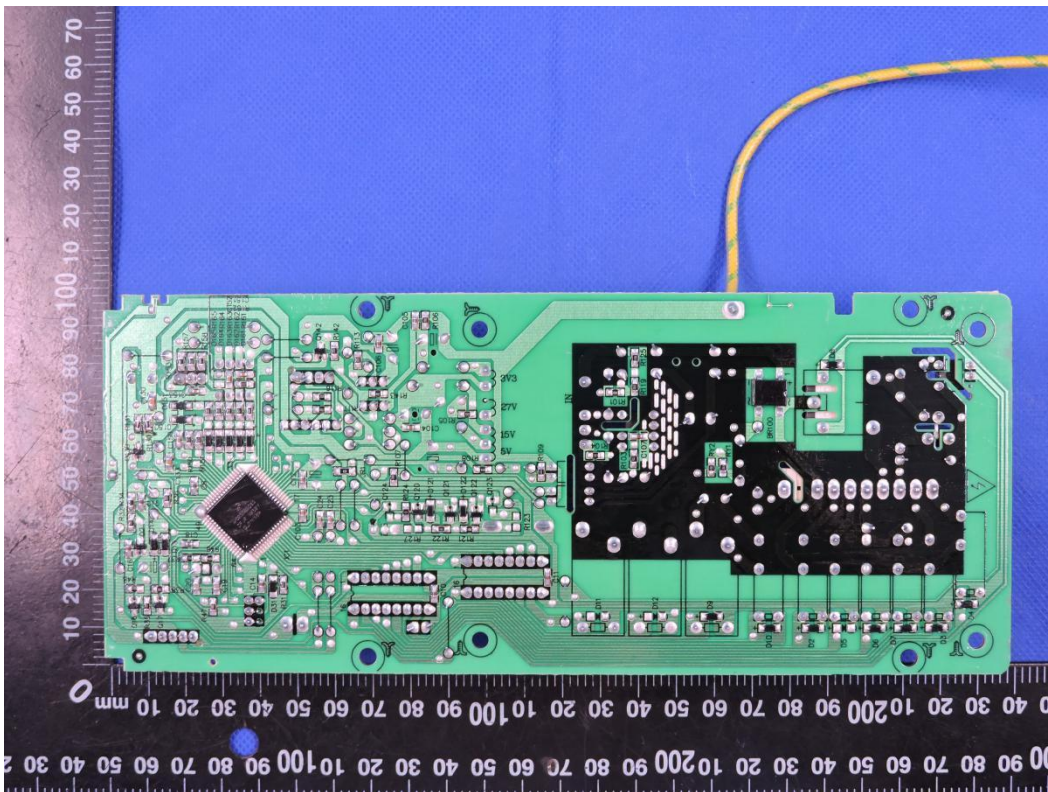

APPENDIX-PHOTOGRAPHS OF EUT CONSTRUCTIONAL DETAILS

FCC ID: VG8TC051KYYGE

Model: TC051K6CA-S(GE)

Photo 1

Photo 2

Photo 3

Photo 4

Photo 5

Photo 6

Photo 7

Photo 8

Photo 9

Photo 10

Photo 11

Photo 12

Photo 13