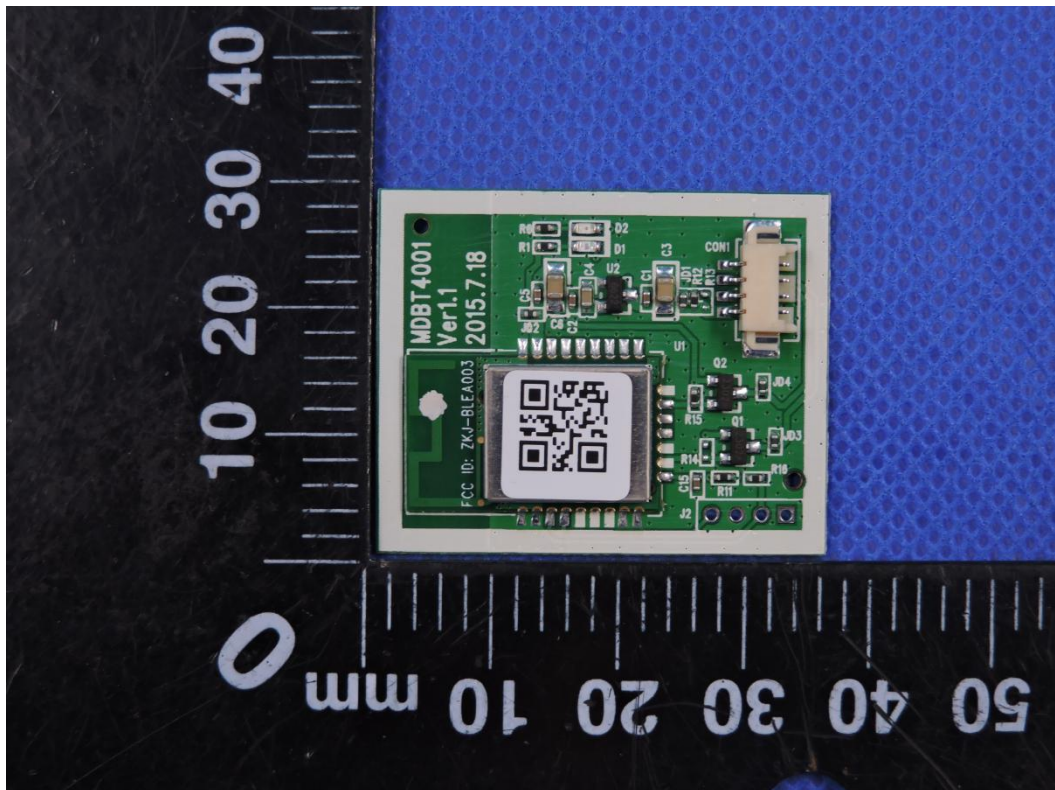

APPENDIX-PHOTOGRAPHS OF EUT CONSTRUCTIONAL DETAILS

FCC ID: VG8TC051KYYGE

Model: TC051K6CA-S(GE)

Photo 1

Photo 2

Photo 3

Photo 4

Photo 5

Photo 14

Photo 15

Photo 16

Photo 17

Photo 18

Photo 19

Photo 20

Photo 21