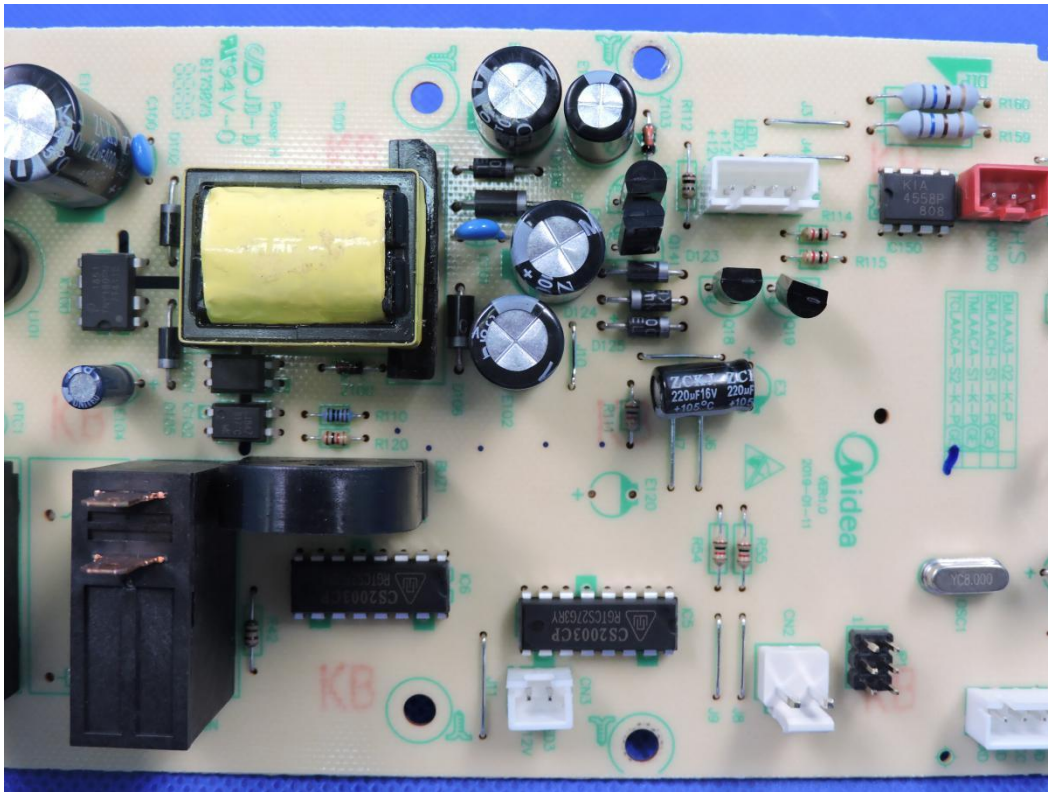

APPENDIX-PHOTOGRAPHS OF EUT CONSTRUCTIONAL DETAILS

FCC ID: VG8TC051KYYGE

Model: TC051K6CA-S(GE)

Photo 1

Photo 2

Photo 3

Photo 4

Photo 5

Photo 6

Photo 7

Photo 8

Photo 9

Photo 10

Photo 11

Photo 12

Photo 13