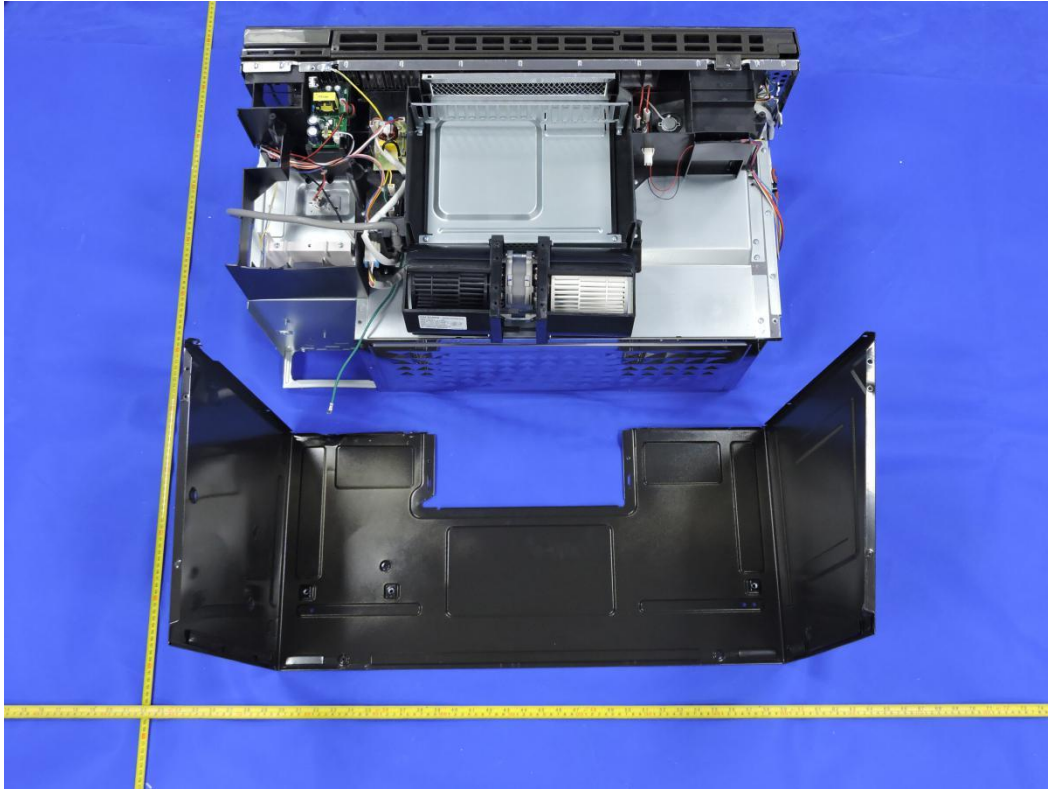

APPENDIX-PHOTOGRAPHS OF EUT CONSTRUCTIONAL DETAILS

FCC ID: VG8TC051KYYGE

Model: TC051K6CA-S(GE)

Photo 1

Photo 2

Photo 3

Photo 4

Photo 5