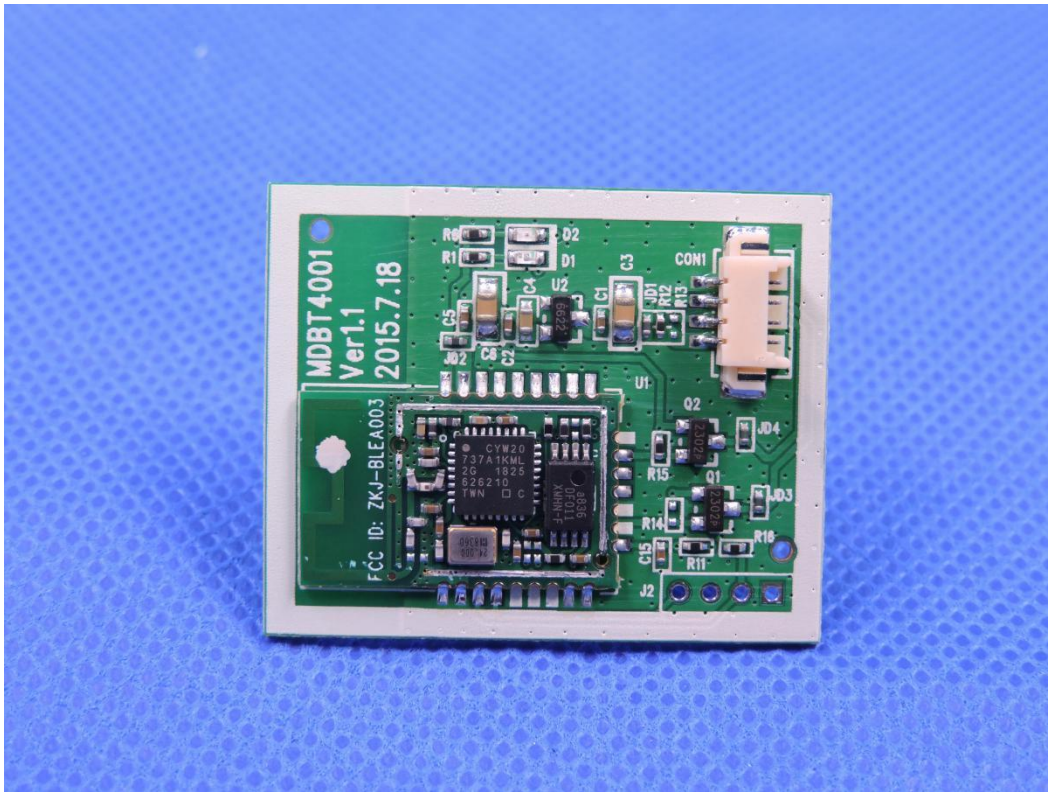

APPENDIX-PHOTOGRAPHS OF EUT CONSTRUCTIONAL DETAILS

FCC ID: VG8TC051KYYGE

Model: TC051K6CA-S(GE)

Photo 1

Photo 2

Photo 3

Photo 4

Photo 5

Photo 14

Photo 15

Photo 16

Photo 17

Photo 18

Photo 19

Photo 20

Photo 21