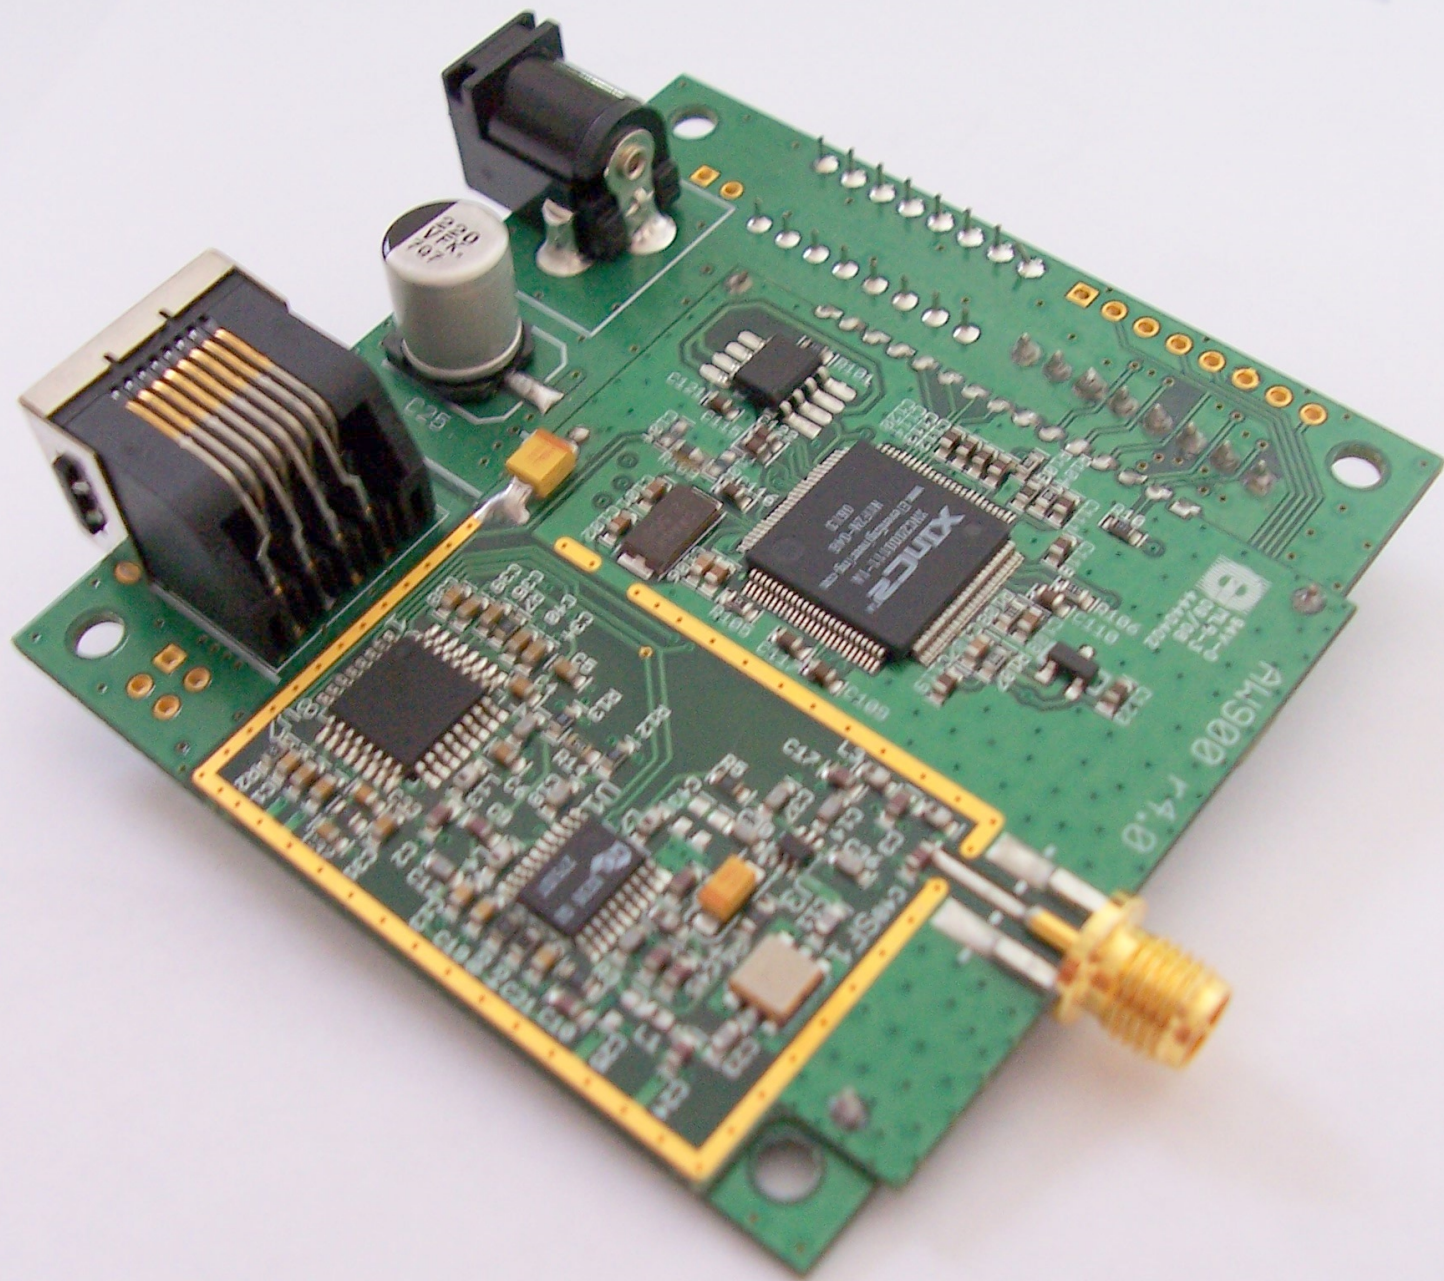

FCC Sticker is applied to the top of the shield area.

AW900 r4.0

REV-0
05/08
4440402

Xilinx
XZ0200115-1A
www.xilinx.com
AW900-000
0513

220
VEX
707