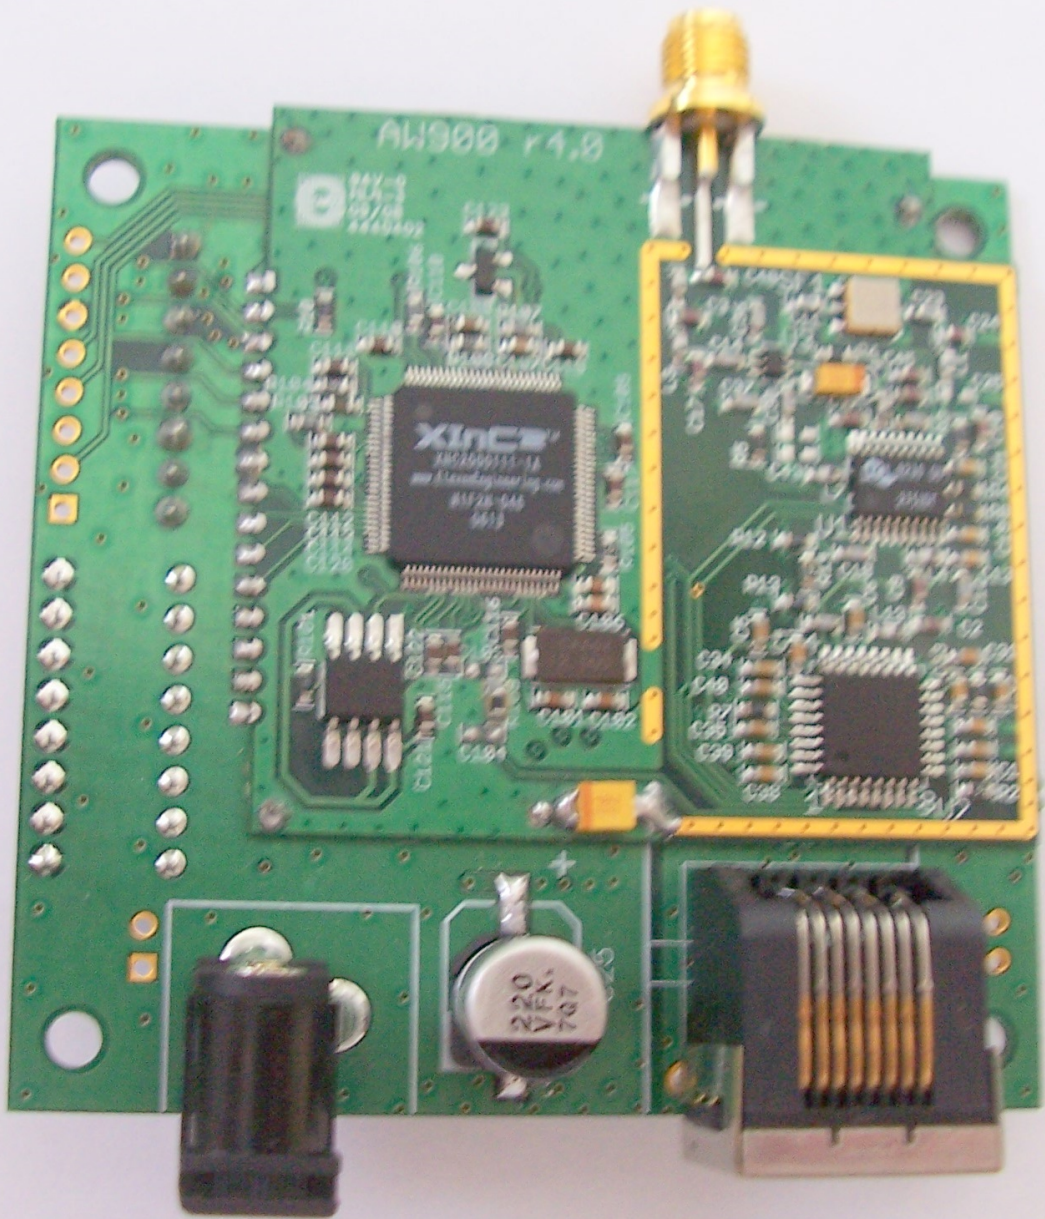

FCC Sticker is applied to the top of the shield area.

AW900 r4.0

REV-0
05/08
4440402

Xilinx
XZ0200115-1A
www.xilinx.com
AW900-000
0513

220
VEX
707