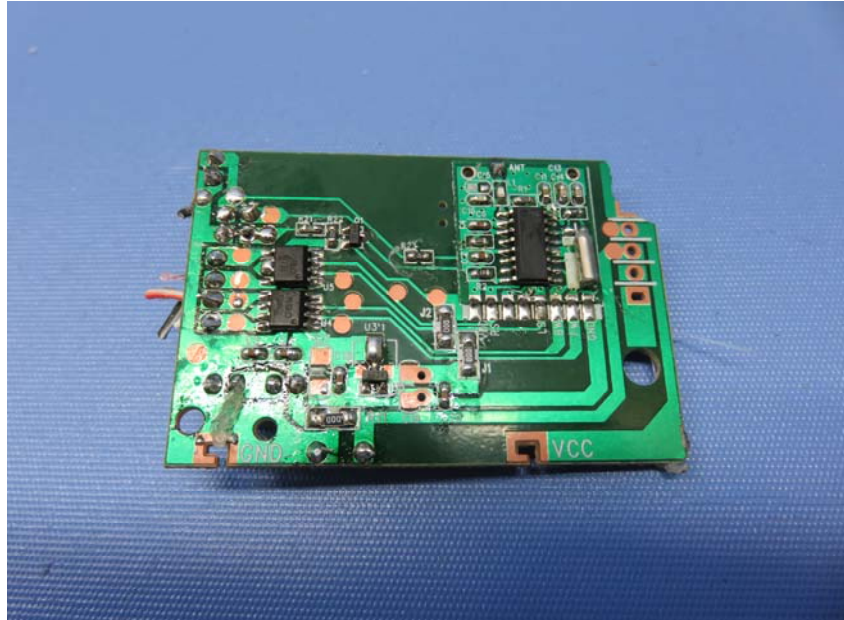

INTERTEK TESTING SERVICE

Report No.: 16031138HKG-001

Equipment Photographs

Model : 94146

(Internal)

INTERTEK TESTING SERVICE

Report No.: 16031138HKG-001

Equipment Photographs

Model : 94146

(Internal)

FCC ID: V9Q-94146R24

INTERTEK TESTING SERVICE

Report No.: 16031138HKG-001

Equipment Photographs

Model : 94146

(Internal)

FCC ID: V9Q-94146R24

INTERTEK TESTING SERVICE

Report No.: 16031138HKG-001

Equipment Photographs

Model : 94146

(Internal)