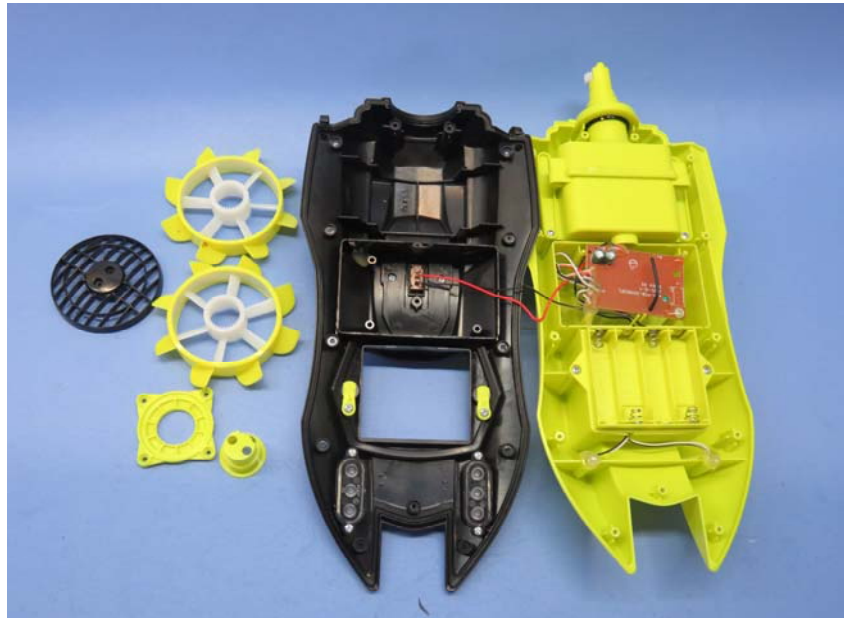

INTERTEK TESTING SERVICE

Report No.: 16031138HKG-001

Equipment Photographs

Model : 94146

(Internal)

INTERTEK TESTING SERVICE

Report No.: 16031138HKG-001

Equipment Photographs

Model : 94146

(Internal)

FCC ID: V9Q-94146R24

INTERTEK TESTING SERVICE

Report No.: 16031138HKG-001

Equipment Photographs

Model : 94146

(Internal)