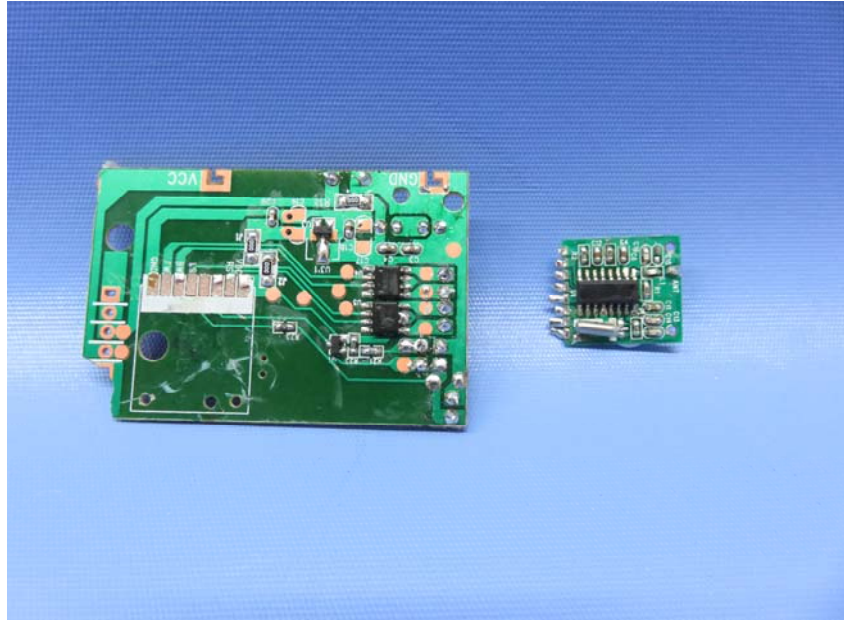

INTERTEK TESTING SERVICE

Report No.: 16031138HKG-001

Equipment Photographs

Model : 94146

(Internal)

INTERTEK TESTING SERVICE

Report No.: 16031138HKG-001

Equipment Photographs

Model : 94146

(Internal)

FCC ID: V9Q-94146R24

INTERTEK TESTING SERVICE

Report No.: 16031138HKG-001

Equipment Photographs

Model : 94146

(Internal)

FCC ID: V9Q-94146R24

INTERTEK TESTING SERVICE

Report No.: 16031138HKG-001

Equipment Photographs

Model : 94146

(Internal)