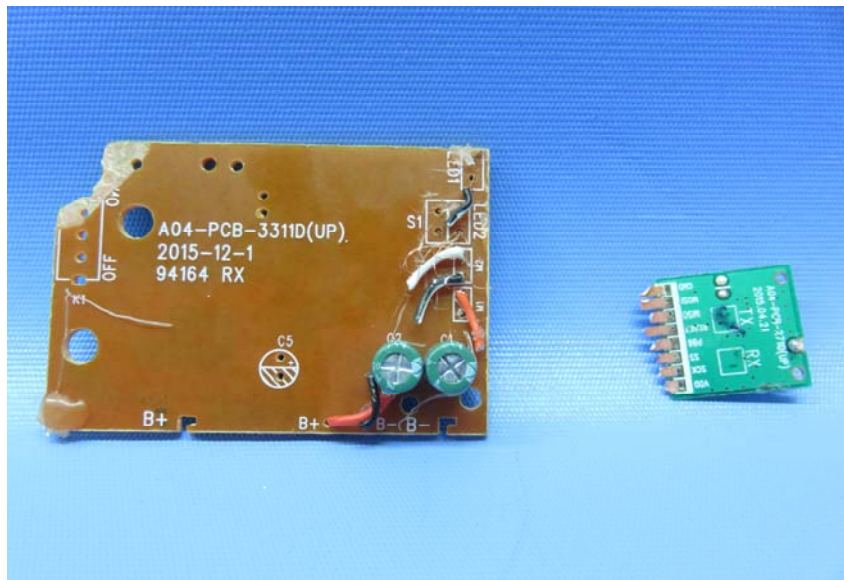

INTERTEK TESTING SERVICE

Report No.: 16031138HKG-001

Equipment Photographs

Model : 94146

(Internal)

INTERTEK TESTING SERVICE

Report No.: 16031138HKG-001

Equipment Photographs

Model : 94146

(Internal)

FCC ID: V9Q-94146R24

INTERTEK TESTING SERVICE

Report No.: 16031138HKG-001

Equipment Photographs

Model : 94146

(Internal)

FCC ID: V9Q-94146R24

INTERTEK TESTING SERVICE

Report No.: 16031138HKG-001

Equipment Photographs

Model : 94146

(Internal)