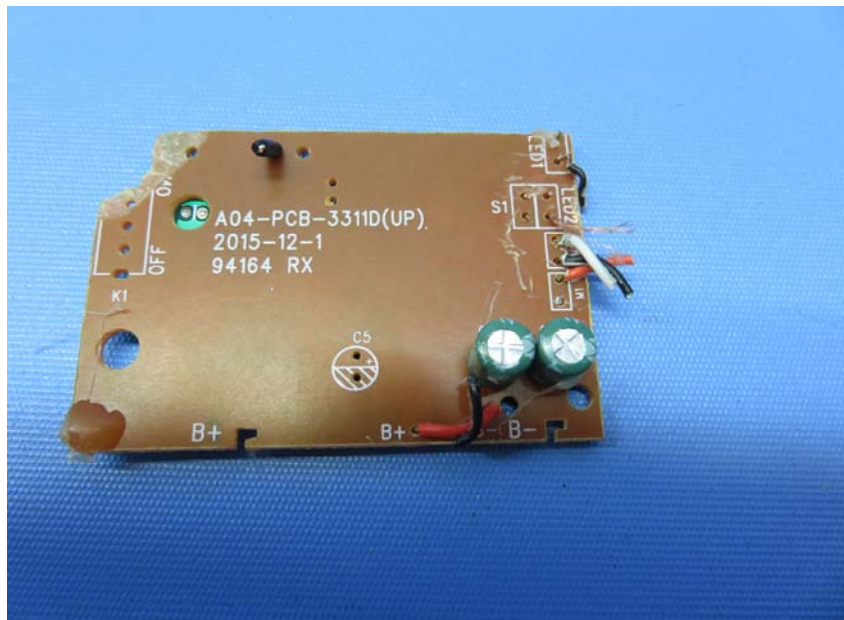

INTERTEK TESTING SERVICE

Report No.: 16031138HKG-001

Equipment Photographs

Model : 94146

(Internal)

INTERTEK TESTING SERVICE

Report No.: 16031138HKG-001

Equipment Photographs

Model : 94146

(Internal)

FCC ID: V9Q-94146R24

INTERTEK TESTING SERVICE

Report No.: 16031138HKG-001

Equipment Photographs

Model : 94146

(Internal)

FCC ID: V9Q-94146R24

INTERTEK TESTING SERVICE

Report No.: 16031138HKG-001

Equipment Photographs

Model : 94146

(Internal)