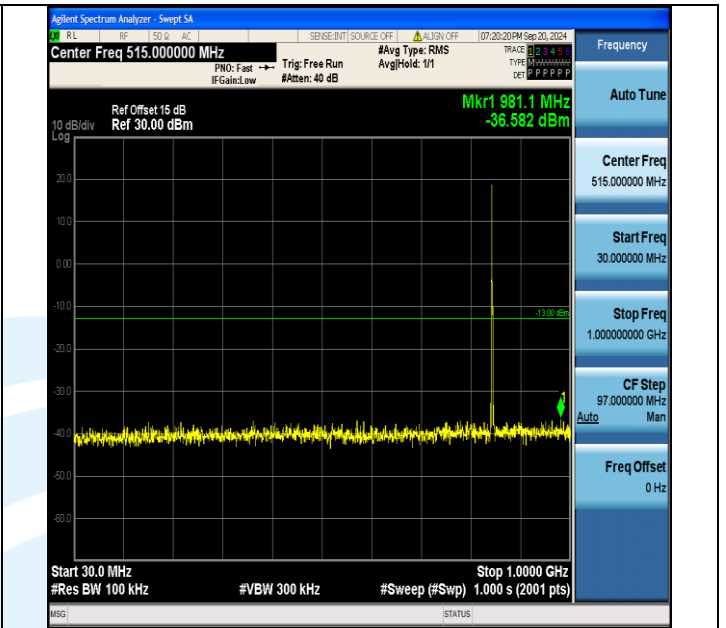

Band5_3MHz_16QAM_20525_15RB#0_1000~3000_1000~3000

Band5_3MHz_16QAM_20635_1RB#0_30~1000_30~1000