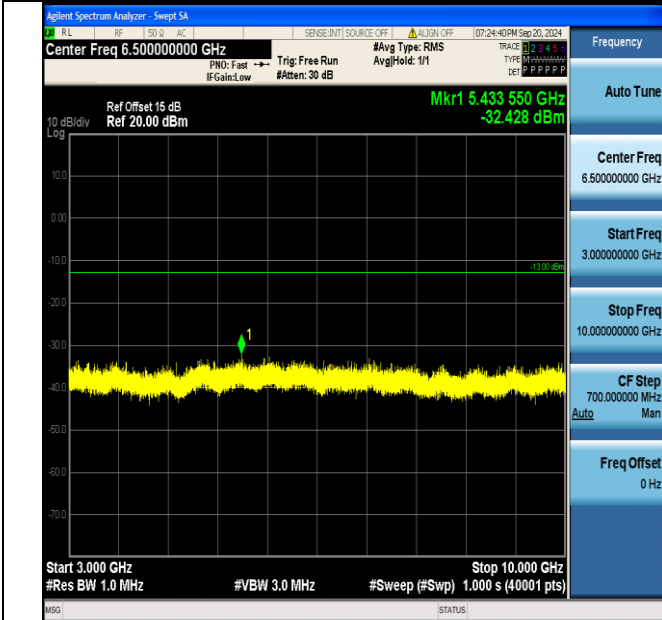

Band5 5MHz QPSK 20425 25RB#0 30~1000 30~1000

Band5_5MHz_QPSK_20425_25RB#0_3000~10000_3000~1000