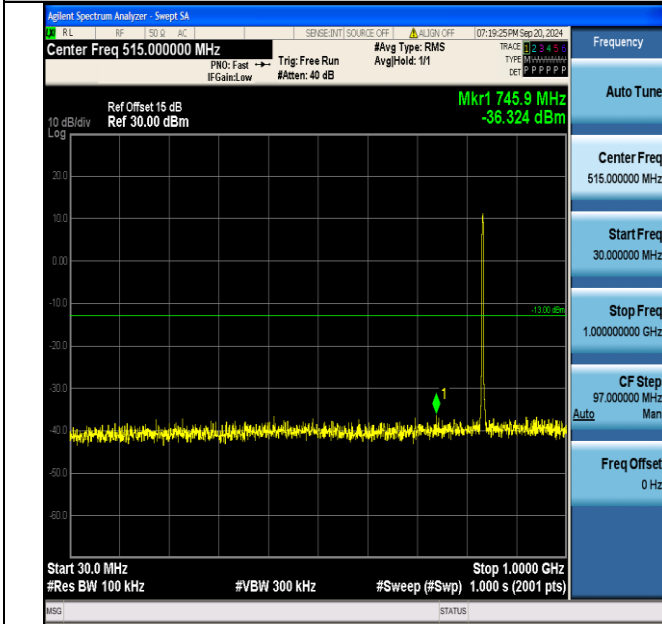

Band5_3MHz_16QAM_20525_1RB#14_1000~3000_1000~3000

Band5_3MHz_16QAM_20525_15RB#0_30~1000_30~1000