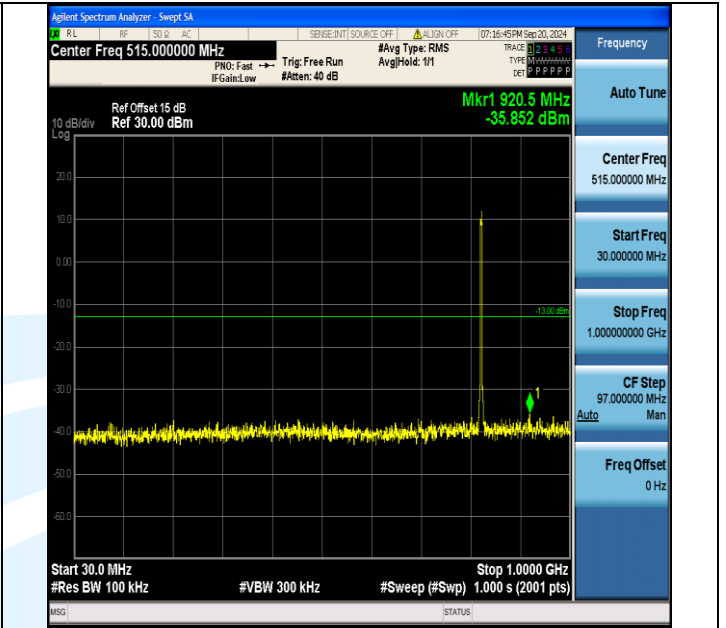

Band5_3MHz_16QAM_20415_1RB#14_1000~3000_1000~3000

Band5_3MHz_16QAM_20415_15RB#0_30~1000_30~1000