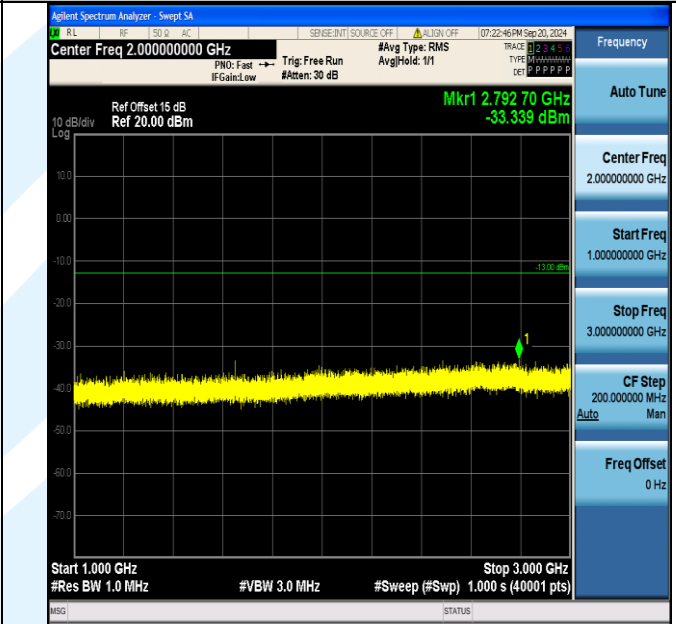

Band5_3MHz_16QAM_20635_15RB#0_30~1000_30~1000

Band5_3MHz_16QAM_20635_15RB#0_1000~3000_1000~3000

Band5_3MHz_16QAM_20635_15RB#0_3000~10000_3000~10000

Band5_5MHz_QPSK_20425_1RB#0_30~1000_30~1000

Band5_5MHz_QPSK_20425_1RB#0_1000~3000_1000~3000