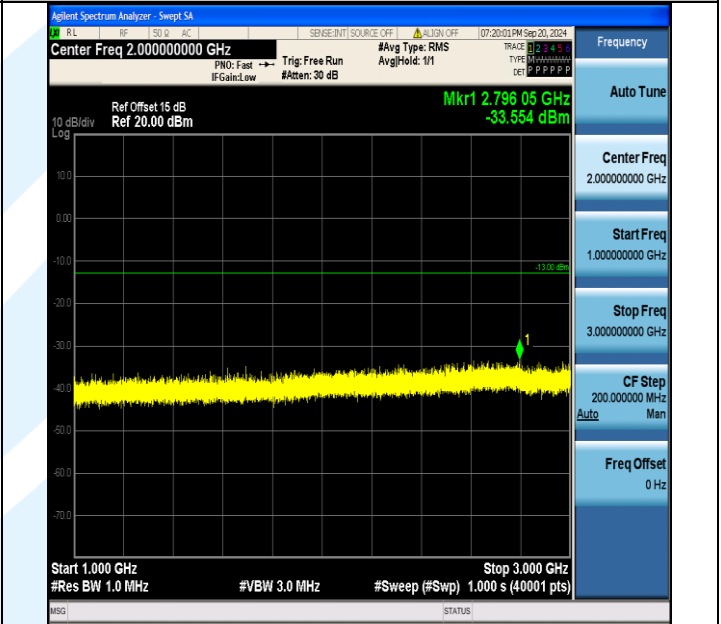

Band5_3MHz_QPSK_20525_15RB#0_1000~3000_1000~3000

Band5_3MHz_QPSK_20525_15RB#0_3000~10000_3000~10000

Band5_3MHz_QPSK_20635_1RB#0_30~1000_30~1000

Band5_3MHz_QPSK_20635_1RB#0_1000~3000_1000~3000

Band5_3MHz_QPSK_20635_1RB#0_3000~10000_3000~1000
0