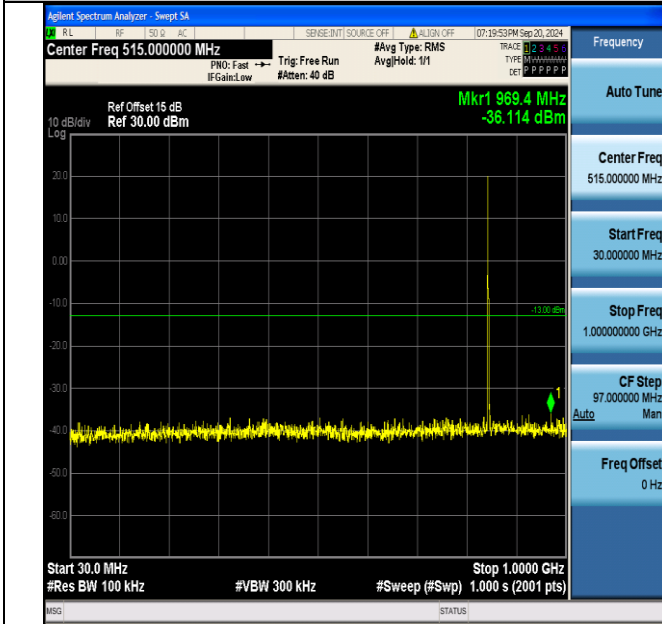

Band5_3MHz_QPSK_20525_15RB#0_1000~3000_1000~3000

Band5_3MHz_QPSK_20525_15RB#0_3000~10000_3000~10000

Band5_3MHz_QPSK_20635_1RB#0_30~1000_30~1000

Band5_3MHz_QPSK_20635_1RB#0_1000~3000_1000~3000

Band5_3MHz_QPSK_20635_1RB#0_3000~10000_3000~1000
0