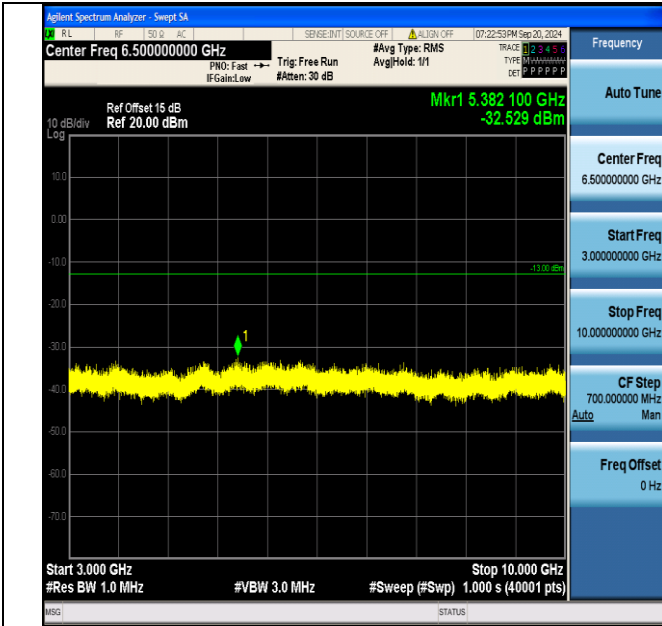

Band5_3MHz_16QAM_20635_15RB#0_30~1000_30~1000

Band5_3MHz_16QAM_20635_15RB#0_1000~3000_1000~3000

Band5_3MHz_16QAM_20635_15RB#0_3000~10000_3000~10000

Band5_5MHz_QPSK_20425_1RB#0_30~1000_30~1000

Band5_5MHz_QPSK_20425_1RB#0_1000~3000_1000~3000