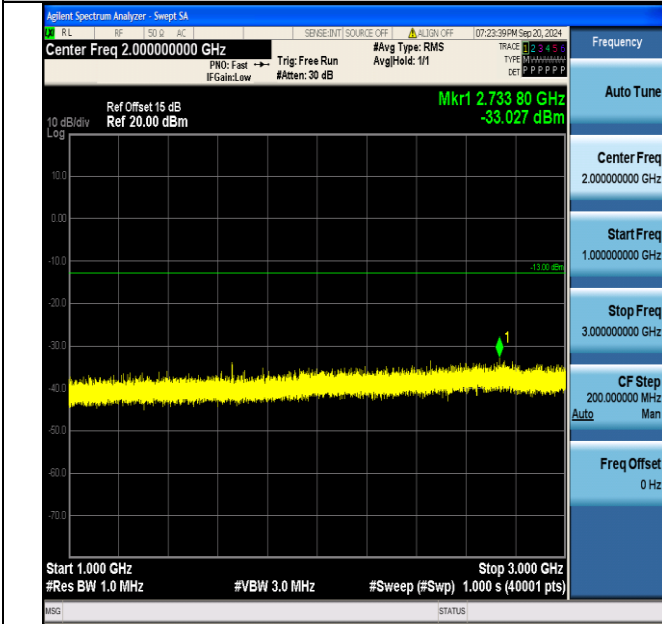

Band5_5MHz_QPSK_20425_1RB#0_3000~10000_3000~1000
0

Band5_5MHz_QPSK_20425_1RB#24_1000~3000_1000~3000