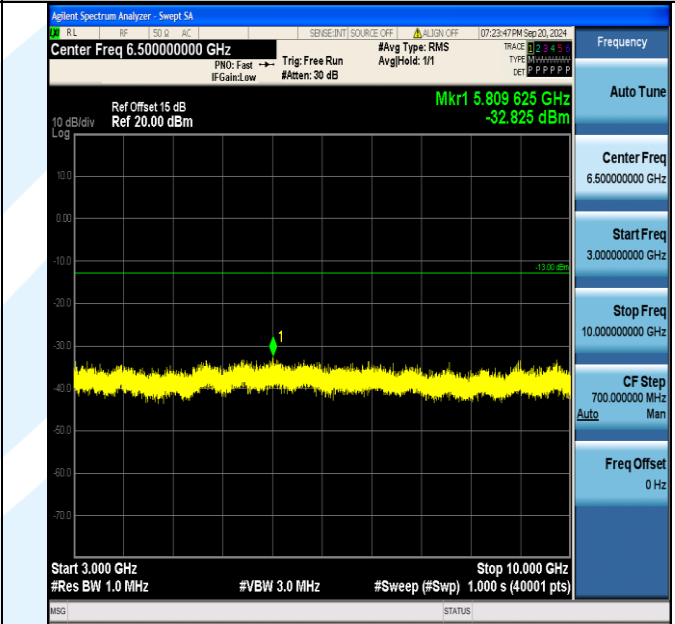

Band5_5MHz_QPSK_20425_1RB#24_30~1000_30~1000

Band5_5MHz_QPSK_20425_1RB#24_3000~10000_3000~1000
00