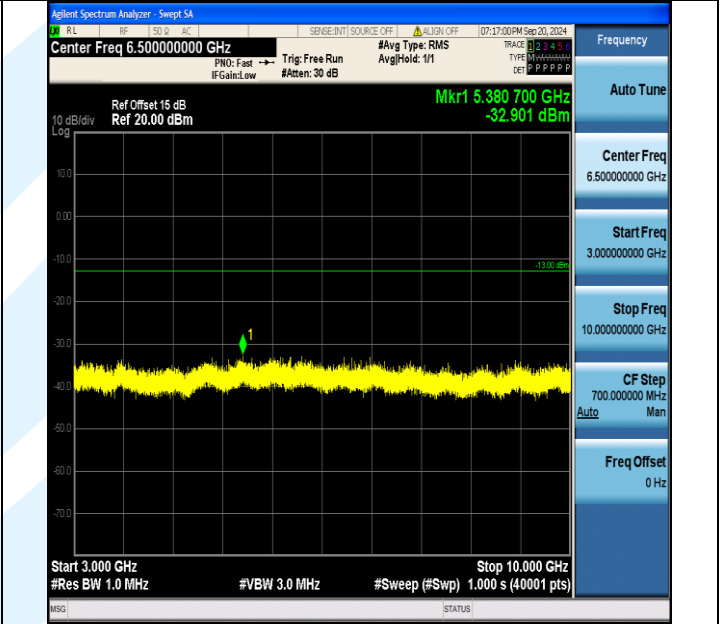

Band5_3MHz_16QAM_20415_15RB#0_30~1000_30~1000

Band5_3MHz_16QAM_20415_15RB#0_3000~10000_3000~10000