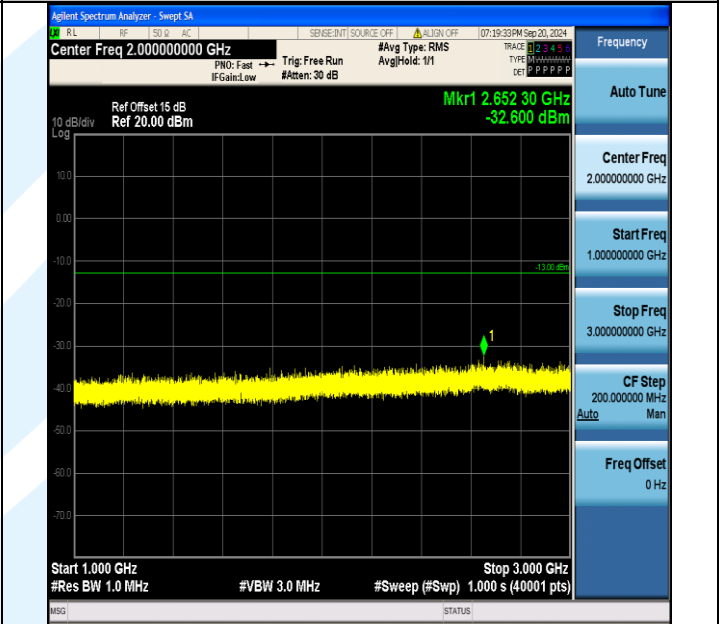

Band5_3MHz_16QAM_20525_1RB#14_3000~10000_3000~10000

Band5_3MHz_16QAM_20525_15RB#0_1000~3000_1000~3000