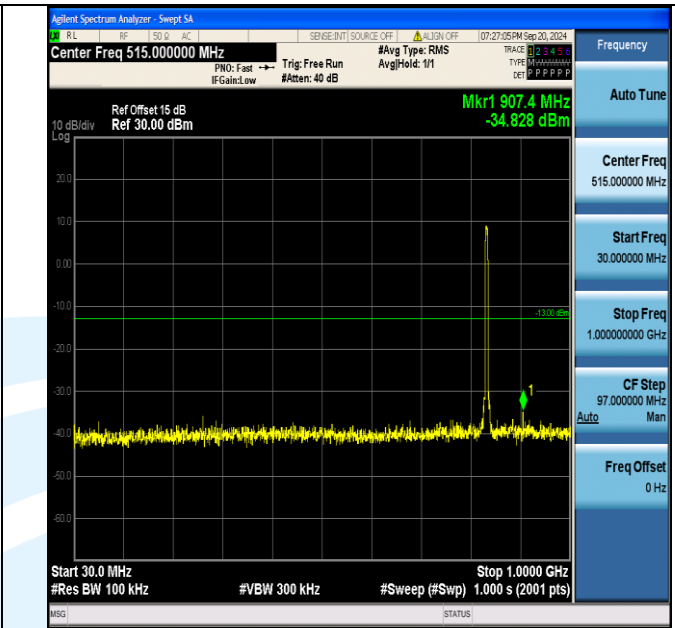

Band5_5MHz_QPSK_20525_1RB#24_1000~3000_1000~3000

Band5_5MHz_QPSK_20525_25RB#0_30~1000_30~1000