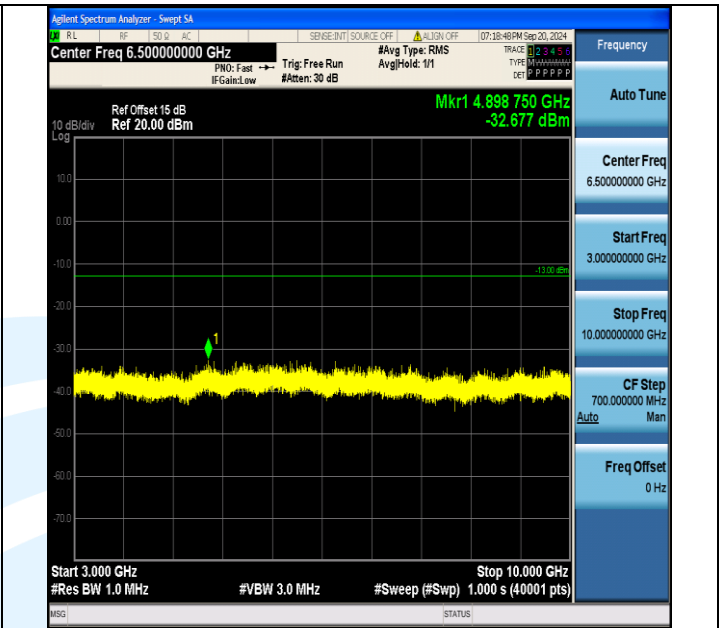

Band5 3MHz 16QAM 20525 1RB#0 30~1000 30~1000

Band5 3MHz 16QAM 20525 1RB#0 1000~3000 1000~3000

Band5_3MHz_16QAM_20525_1RB#0_3000~10000_3000~1000

Band5_3MHz_16QAM_20525_1RB#14_30~1000_30~1000

Band5_3MHz_16QAM_20525_1RB#14_1000~3000_1000~3000