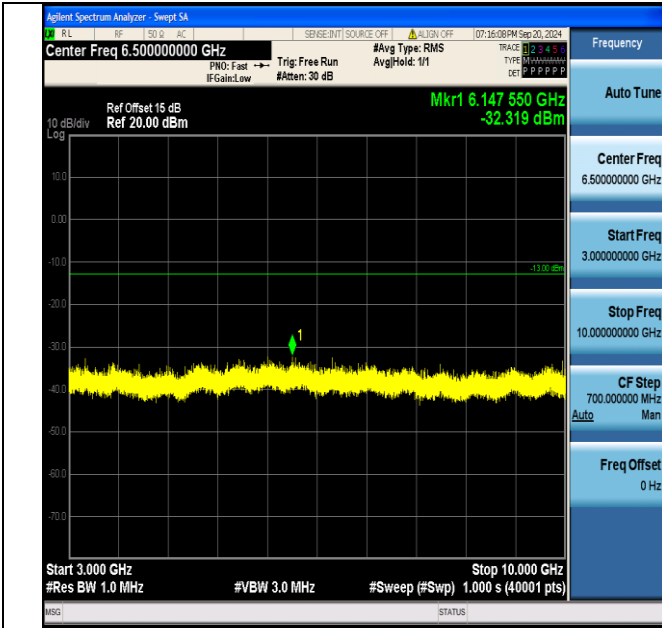

Band5_3MHz_16QAM_20415_1RB#14_30~1000_30~1000

Band5_3MHz_16QAM_20415_1RB#14_3000~10000_3000~10000