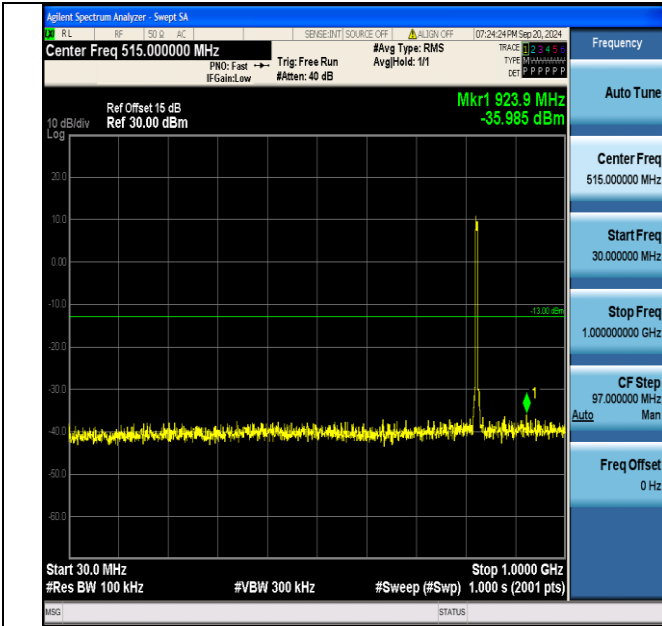

Band5_5MHz_QPSK_20425_1RB#24_1000~3000_1000~3000

Band5 5MHz QPSK 20425 25RB#0 30~1000 30~1000