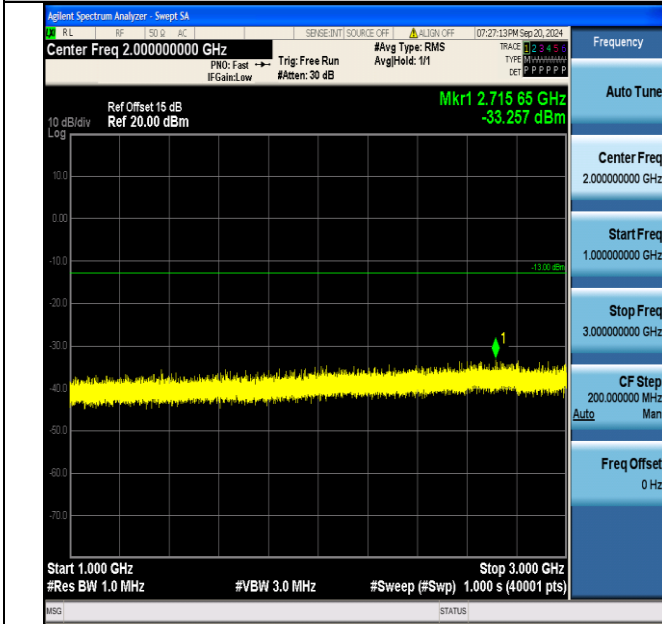

Band5_5MHz_QPSK_20525_1RB#24_3000~10000_3000~10000

Band5_5MHz_QPSK_20525_25RB#0_1000~3000_1000~3000