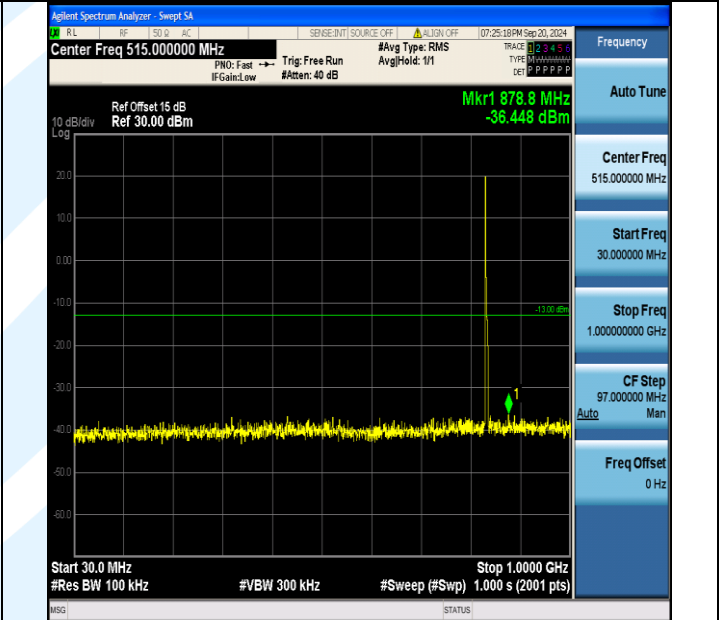

Band5 5MHz QPSK 20425 25RB#0 1000~3000 1000~3000

Band5_5MHz_QPSK_20525_1RB#0_30~1000_30~1000