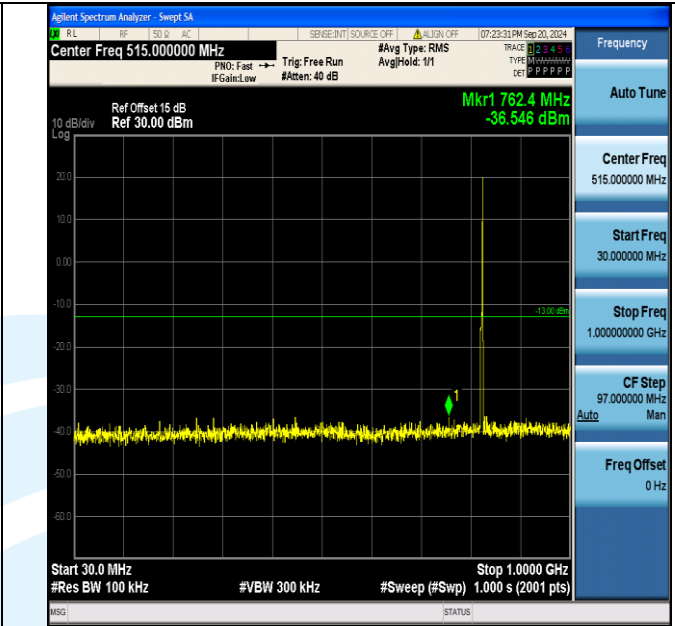

Band5_3MHz_16QAM_20635_15RB#0_30~1000_30~1000

Band5_3MHz_16QAM_20635_15RB#0_1000~3000_1000~3000

Band5_3MHz_16QAM_20635_15RB#0_3000~10000_3000~10000

Band5_5MHz_QPSK_20425_1RB#0_30~1000_30~1000

Band5_5MHz_QPSK_20425_1RB#0_1000~3000_1000~3000