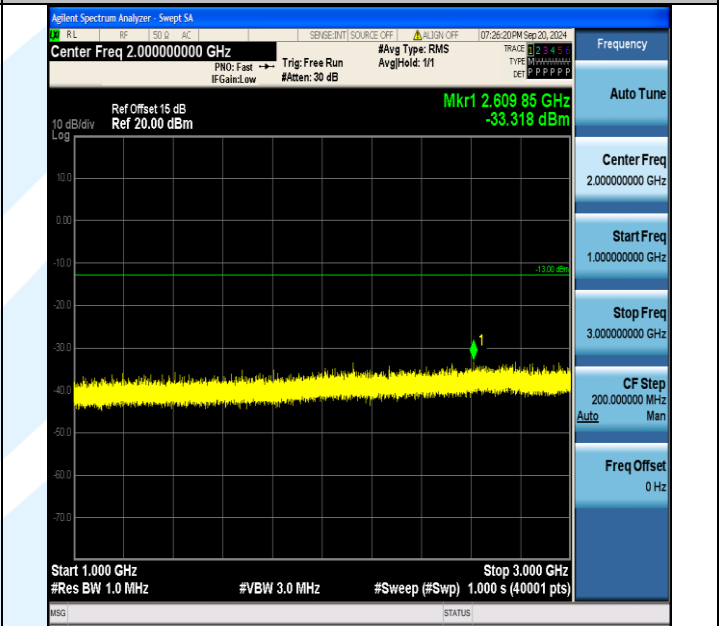

Band5 5MHz QPSK 20425 25RB#0 1000~3000 1000~3000

Band5_5MHz_QPSK_20425_25RB#0_3000~10000_3000~1000

Band5_5MHz_QPSK_20525_1RB#0_30~1000_30~1000

Band5_5MHz_QPSK_20525_1RB#0_1000~3000_1000~3000

Band5_5MHz_QPSK_20525_1RB#0_3000~10000_3000~10000