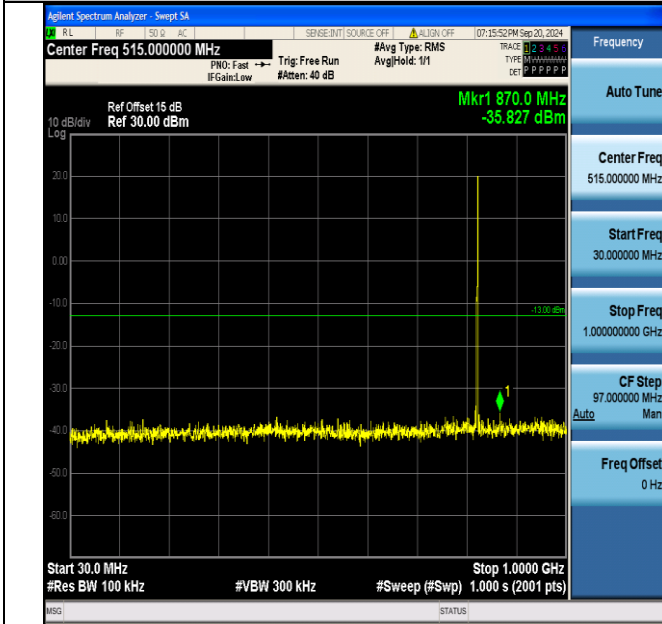

Band5_3MHz_16QAM_20415_1RB#0_1000~3000_1000~3000

Band5_3MHz_16QAM_20415_1RB#14_30~1000_30~1000