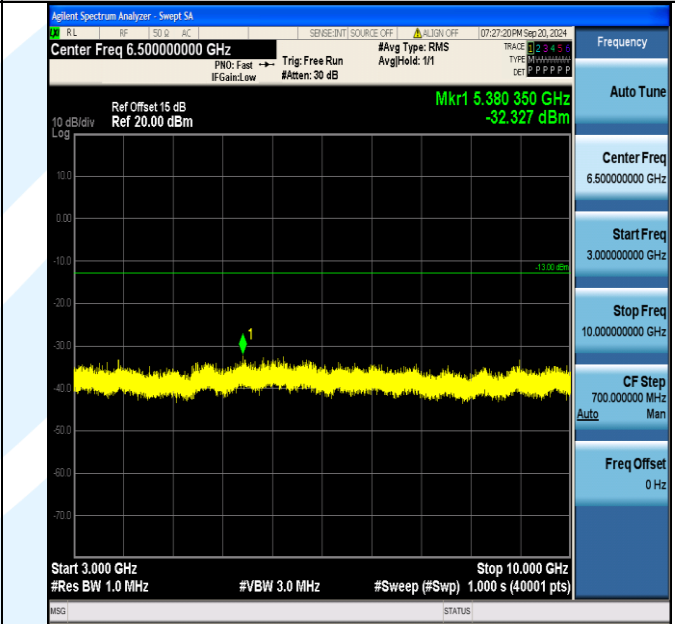

Band5_5MHz_QPSK_20525_25RB#0_30~1000_30~1000

Band5_5MHz_QPSK_20525_25RB#0_3000~10000_3000~10000