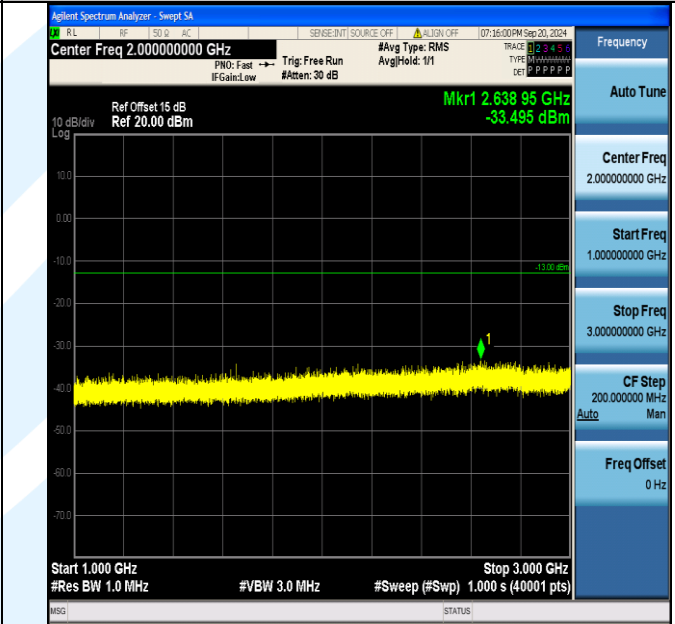

Band5_3MHz_16QAM_20415_1RB#0_3000~10000_3000~10000

Band5_3MHz_16QAM_20415_1RB#14_1000~3000_1000~3000