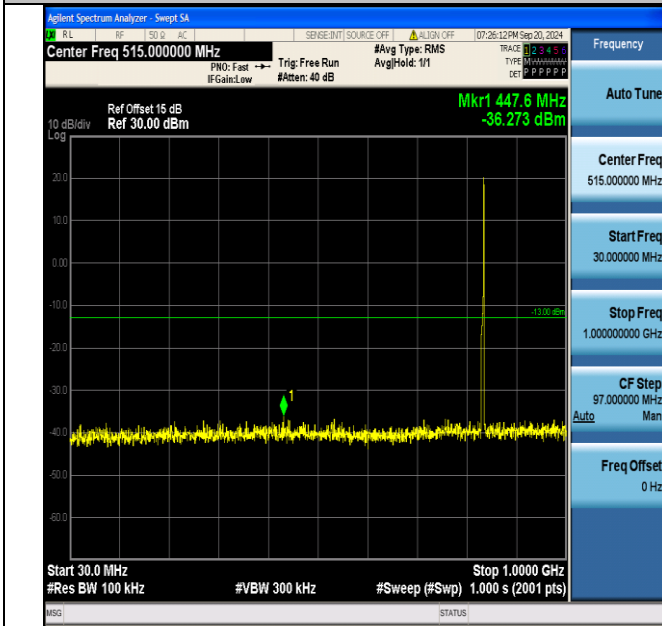

Band5 5MHz QPSK 20425 25RB#0 1000~3000 1000~3000

Band5_5MHz_QPSK_20425_25RB#0_3000~10000_3000~1000

Band5_5MHz_QPSK_20525_1RB#0_30~1000_30~1000

Band5_5MHz_QPSK_20525_1RB#0_1000~3000_1000~3000

Band5_5MHz_QPSK_20525_1RB#0_3000~10000_3000~10000