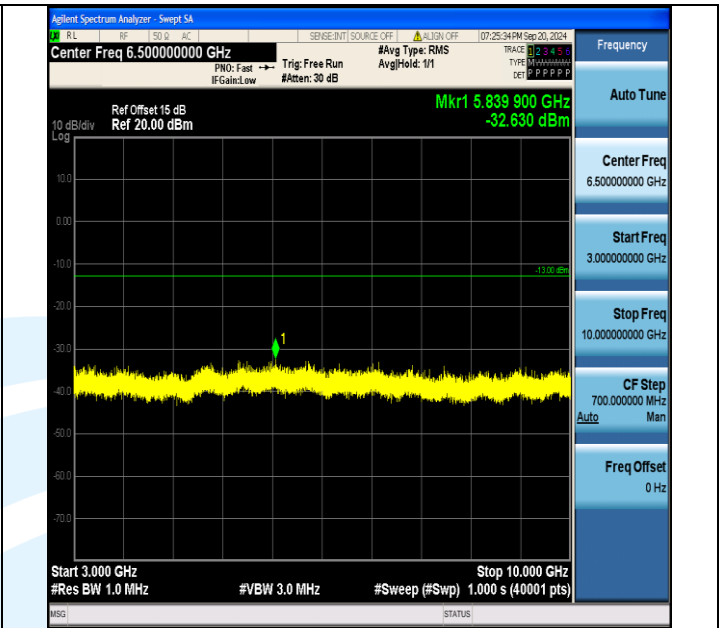

Band5_5MHz_QPSK_20525_1RB#0_30~1000_30~1000

Band5_5MHz_QPSK_20525_1RB#0_3000~10000_3000~10000