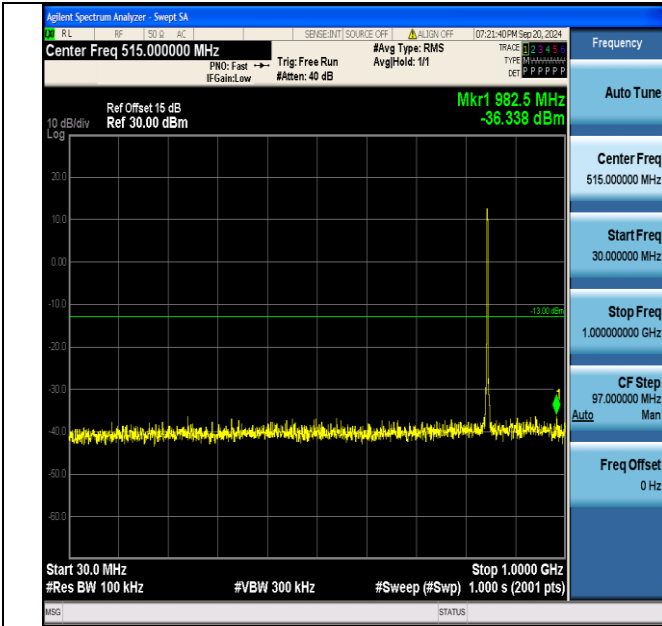

Band5_3MHz_QPSK_20635_1RB#14_1000~3000_1000~3000

Band5 3MHz QPSK 20635 15RB#0 30~1000 30~1000