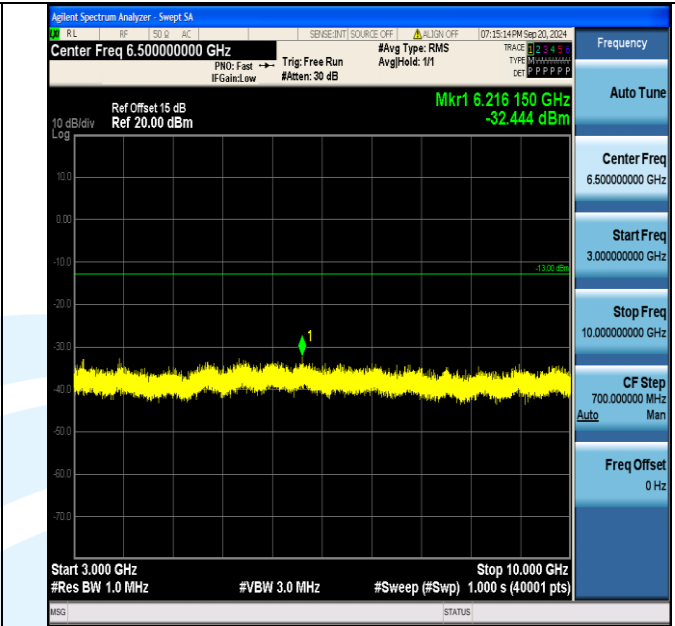

Band5_3MHz_16QAM_20415_1RB#0_30~1000_30~1000

Band5_3MHz_16QAM_20415_1RB#0_3000~10000_3000~10000