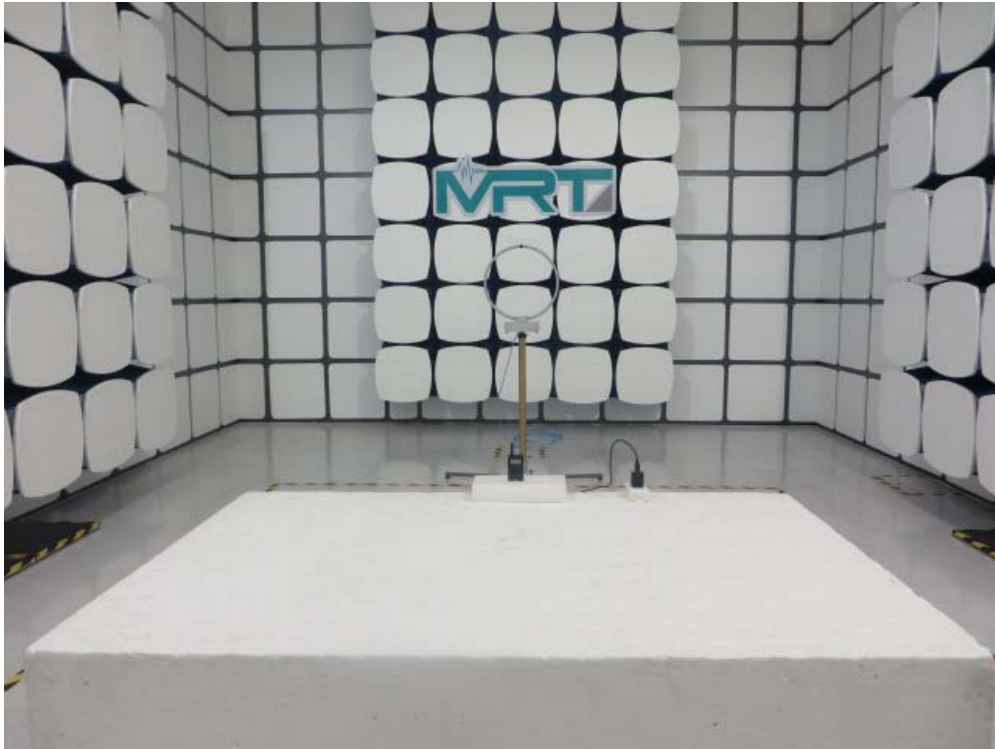

FCC Part95 Test Setup Photo

Description: Radiated Emission Test Setup for 9kHz ~ 30MHz

Description: Radiated Emission Test Setup for 30MHz ~ 1GHz

Description: Radiated Emission Test Setup for 1GHz ~ 18GHz