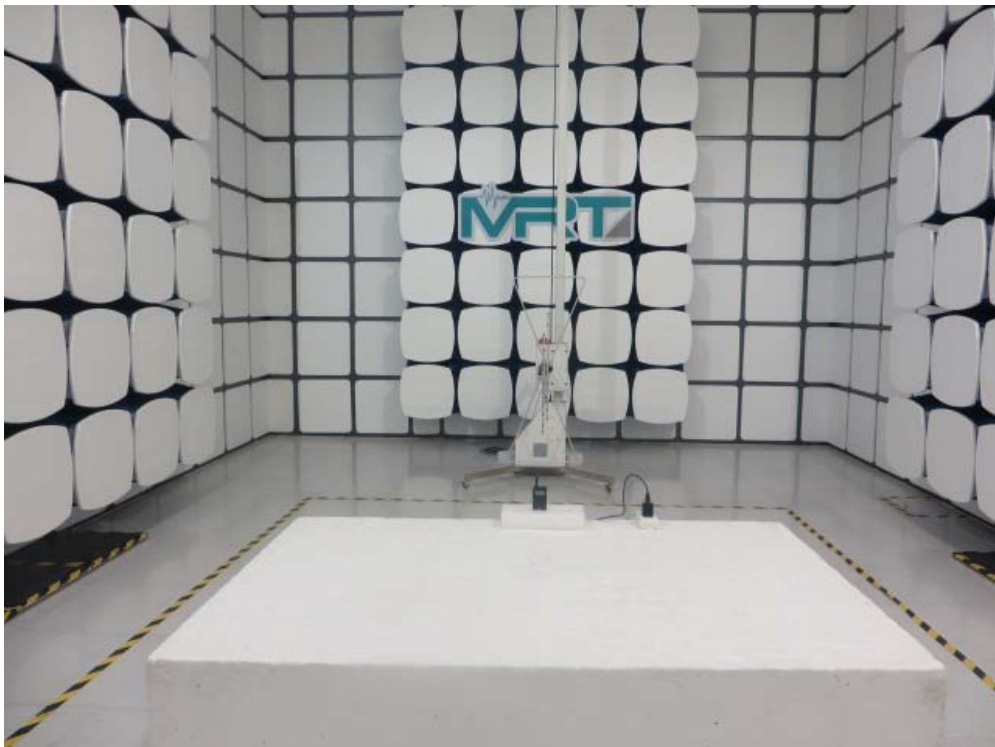

FCC Part95 Test Setup Photo

Description: Radiated Emission Test Setup for 9kHz ~ 30MHz

Description: Radiated Emission Test Setup for 30MHz ~ 1GHz

Description: Radiated Emission Test Setup for 1GHz ~ 18GHz