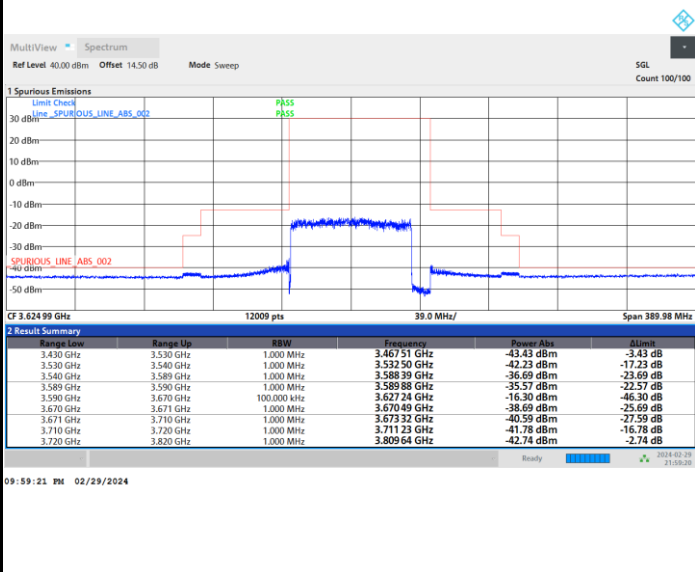

FR1 n77 / 70MHz / CP OFDM / 64QAM

Lowest Channel

Full RB

FR1 n77 / 70MHz / CP OFDM / 64QAM

Middle Channel

Full RB

FR1 n77 / 70MHz / CP OFDM / 64QAM

Highest Channel