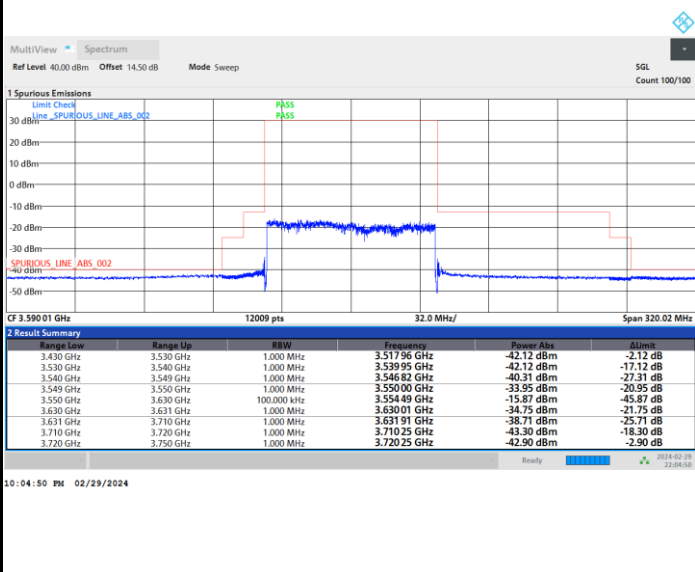

FR1 n77 / 80MHz / CP OFDM / QPSK

Highest Channel

Full RB

FR1 n77 / 80MHz / CP OFDM / 16QAM

Lowest Channel

Full RB

FR1 n77 / 80MHz / CP OFDM / 16QAM

Middle Channel

Full RB

FR1 n77 / 80MHz / CP OFDM / 16QAM

Highest Channel

Full RB

FR1 n77 / 80MHz / CP OFDM / 64QAM

Lowest Channel

Full RB

FR1 n77 / 80MHz / CP OFDM / 64QAM