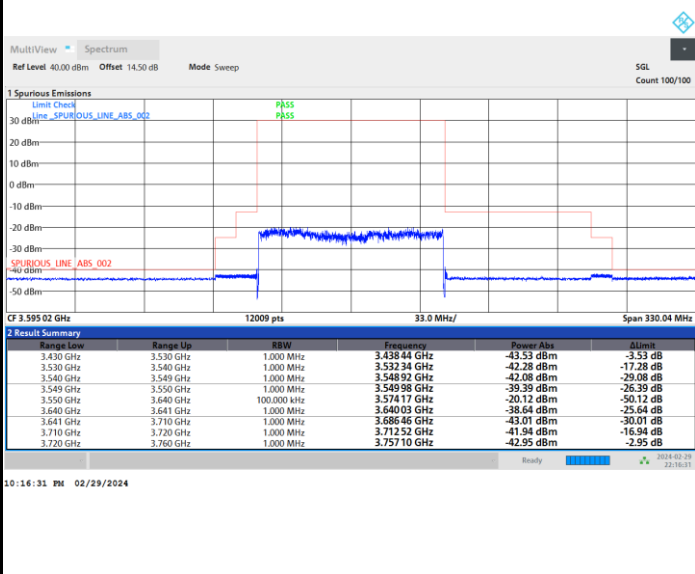

FR1 n77 / 90MHz / CP OFDM / 256QAM

Lowest Channel

Full RB