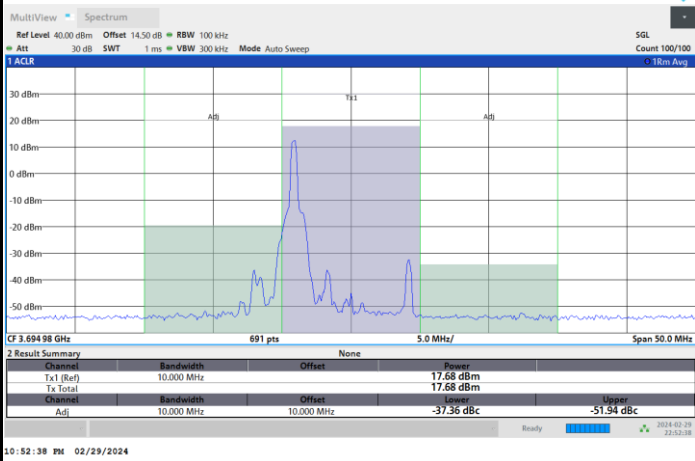

FR1 n77 / 10MHz / CP OFDM / 16QAM

Highest Channel

1RB0

1RBmax

Full RB

FR1 n77 / 10MHz / CP OFDM / 64QAM

Lowest Channel

1RB0