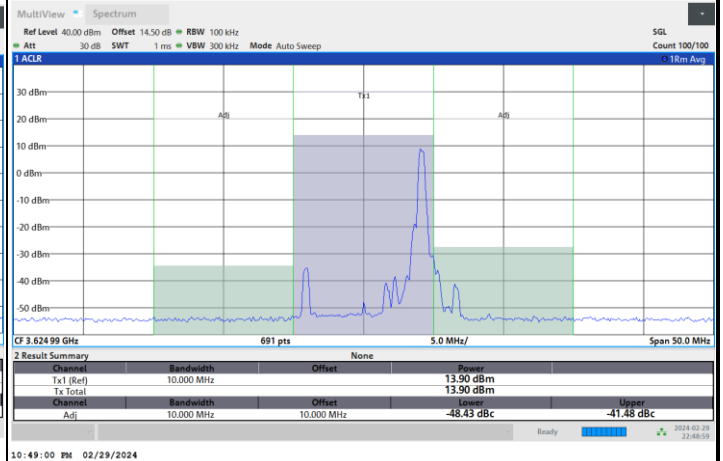

Full RB

FR1 n77 / 10MHz / CP OFDM / 256QAM

Middle Channel

1RB0

1RBmax

Full RB

FR1 n77 / 10MHz / CP OFDM / 256QAM

Highest Channel