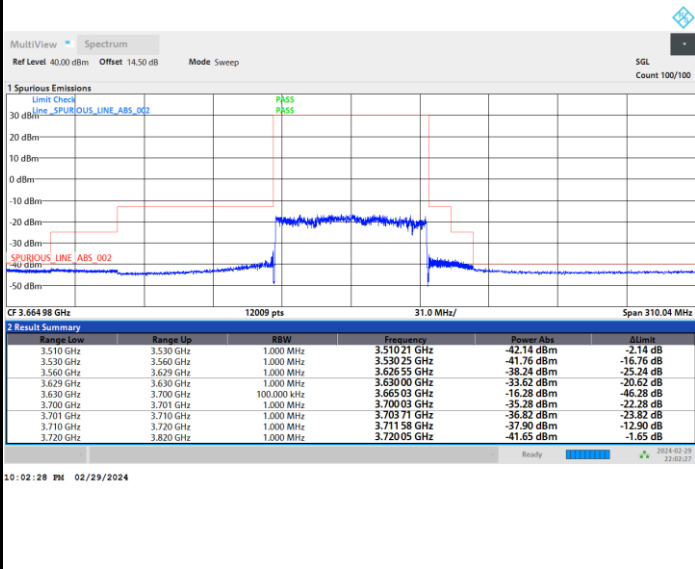

FR1 n77 / 70MHz / CP OFDM / 64QAM

Highest Channel

Full RB