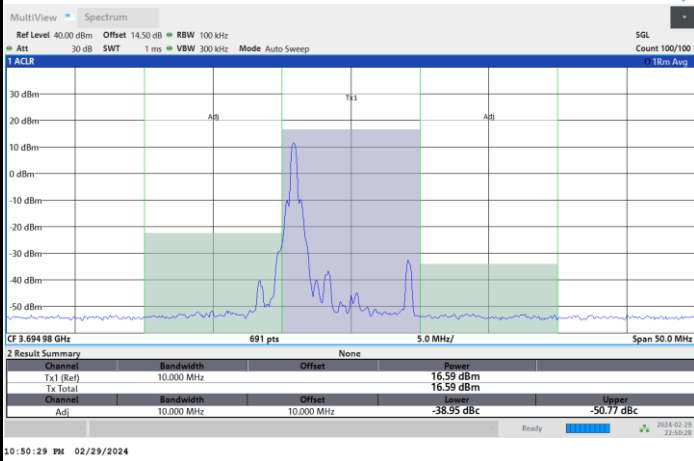

Full RB

FR1 n77 / 10MHz / CP OFDM / QPSK

Highest Channel

1RB0

1RBmax

Full RB

FR1 n77 / 10MHz / CP OFDM / 16QAM

Lowest Channel