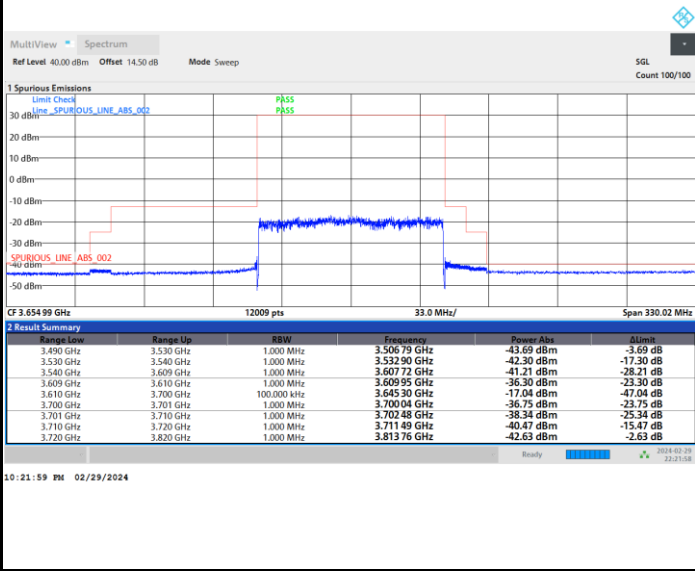

FR1 n77 / 90MHz / CP OFDM / 64QAM

Highest Channel

Full RB