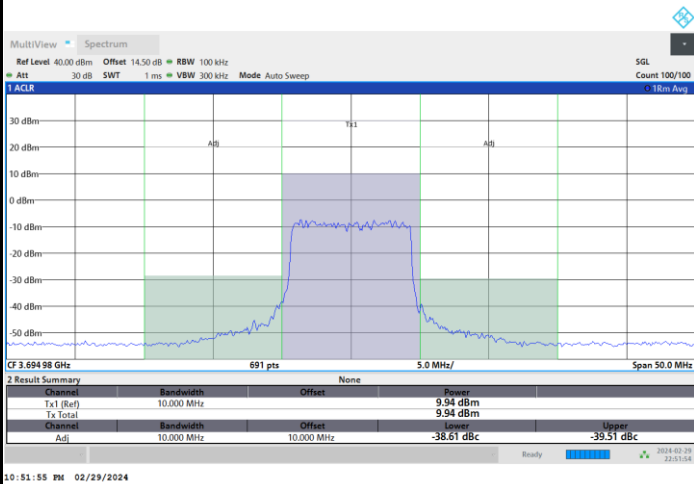

Full RB

FR1 n77 / 10MHz / CP OFDM / QPSK

Highest Channel

1RB0

1RBmax

Full RB

FR1 n77 / 10MHz / CP OFDM / 16QAM

Lowest Channel