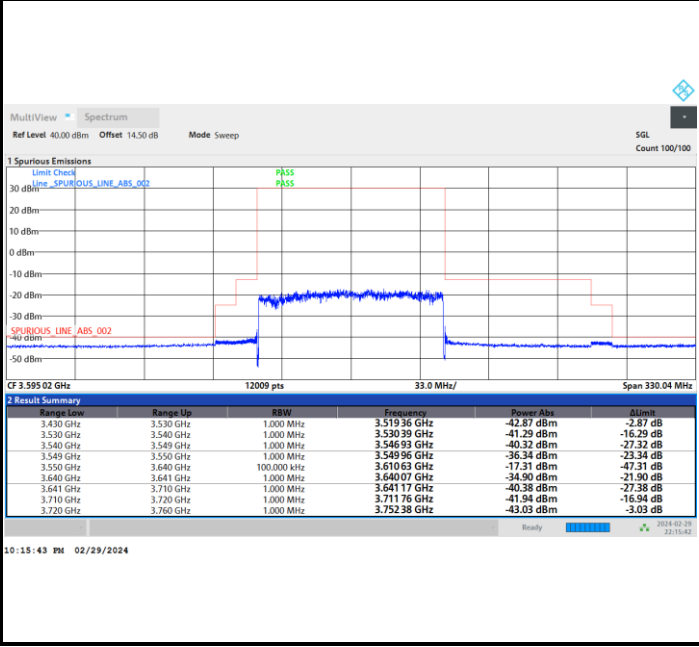

FR1 n77 / 90MHz / CP OFDM / 64QAM

Lowest Channel

Full RB