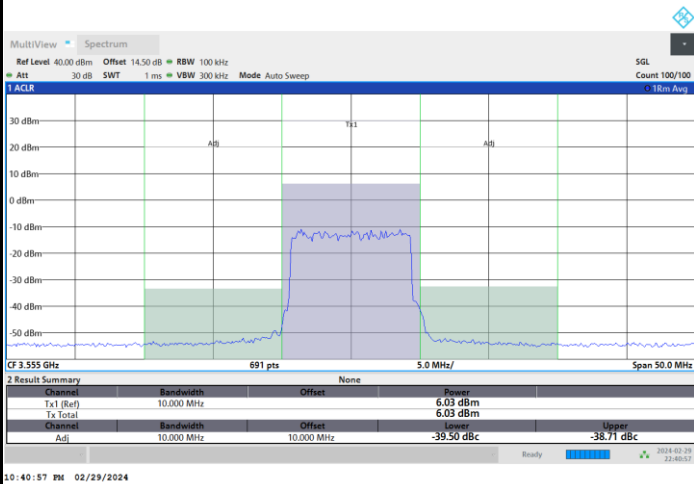

FR1 n77 / 10MHz / CP OFDM / 256QAM

Lowest Channel

1RB0

1RBmax

Full RB