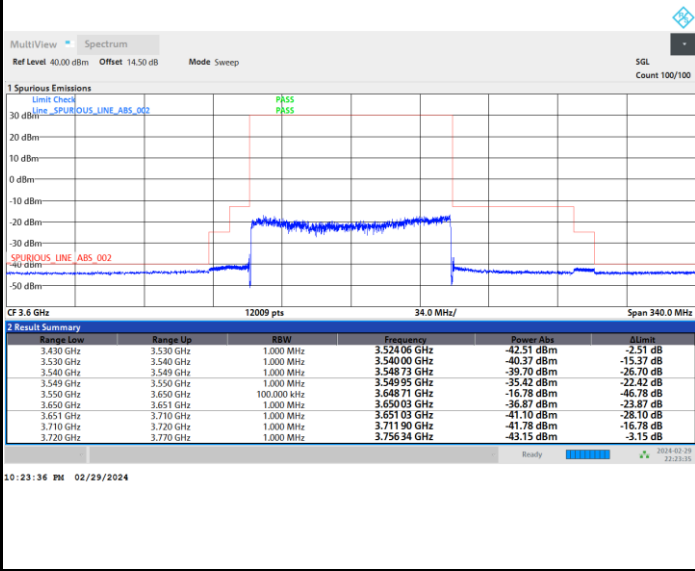

Highest Channel

Full RB

FR1 n77 / 100MHz / CP OFDM / QPSK

Lowest Channel

Full RB

FR1 n77 / 100MHz / CP OFDM / QPSK

Middle Channel

Full RB