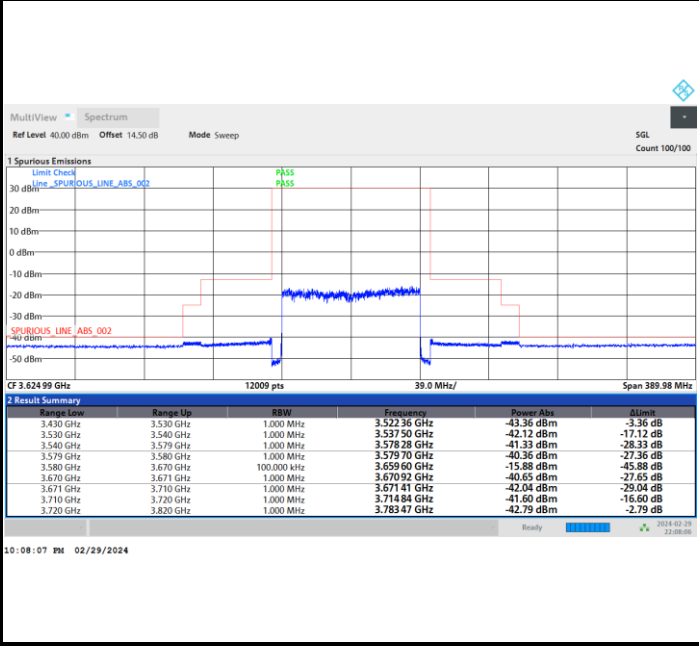

FR1 n77 / 80MHz / CP OFDM / QPSK

Highest Channel

Full RB

FR1 n77 / 80MHz / CP OFDM / 16QAM

Lowest Channel

Full RB

FR1 n77 / 80MHz / CP OFDM / 16QAM

Middle Channel

Full RB

FR1 n77 / 80MHz / CP OFDM / 16QAM

Highest Channel

Full RB

FR1 n77 / 80MHz / CP OFDM / 64QAM

Lowest Channel

Full RB

FR1 n77 / 80MHz / CP OFDM / 64QAM