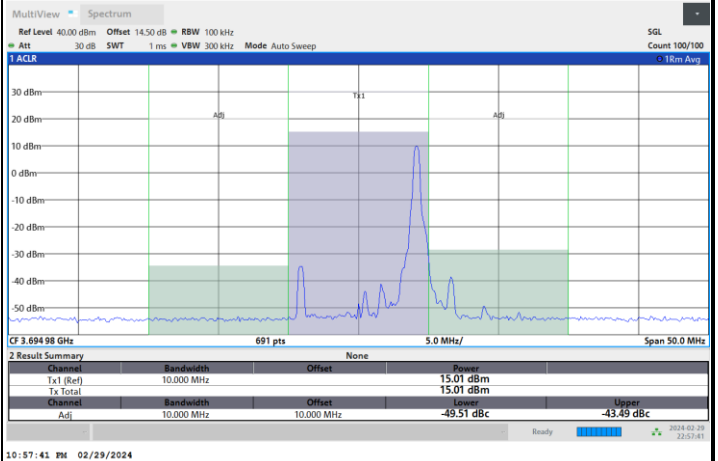

FR1 n77 / 10MHz / CP OFDM / 256QAM

Highest Channel

1RB0

1RBmax