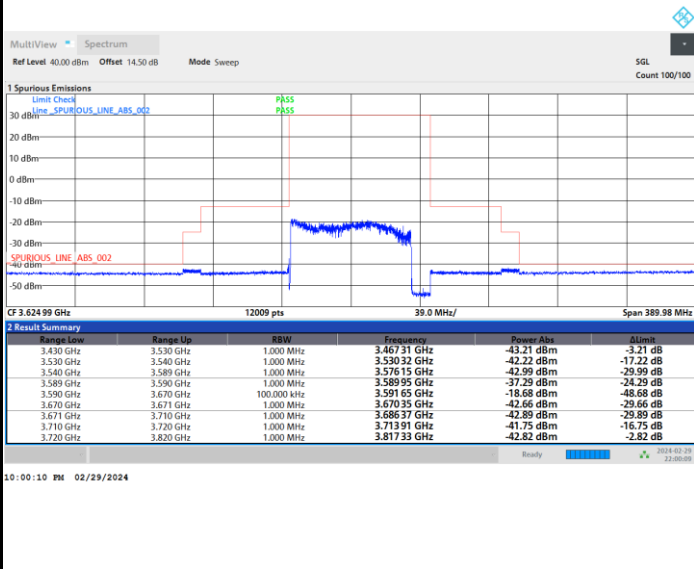

Full RB

FR1 n77 / 70MHz / CP OFDM / 256QAM

Lowest Channel

Full RB

FR1 n77 / 70MHz / CP OFDM / 256QAM

Middle Channel

Full RB

FR1 n77 / 70MHz / CP OFDM / 256QAM