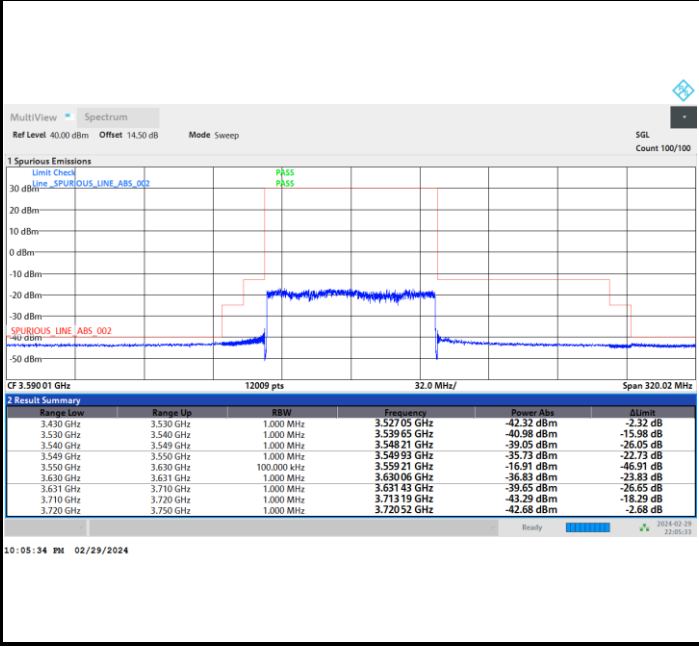

Full RB

FR1 n77 / 80MHz / CP OFDM / 16QAM

Highest Channel

Full RB

FR1 n77 / 80MHz / CP OFDM / 64QAM

Lowest Channel

Full RB

FR1 n77 / 80MHz / CP OFDM / 64QAM

Middle Channel

Full RB

FR1 n77 / 80MHz / CP OFDM / 64QAM

Highest Channel

Full RB

FR1 n77 / 80MHz / CP OFDM / 256QAM

Lowest Channel

Full RB