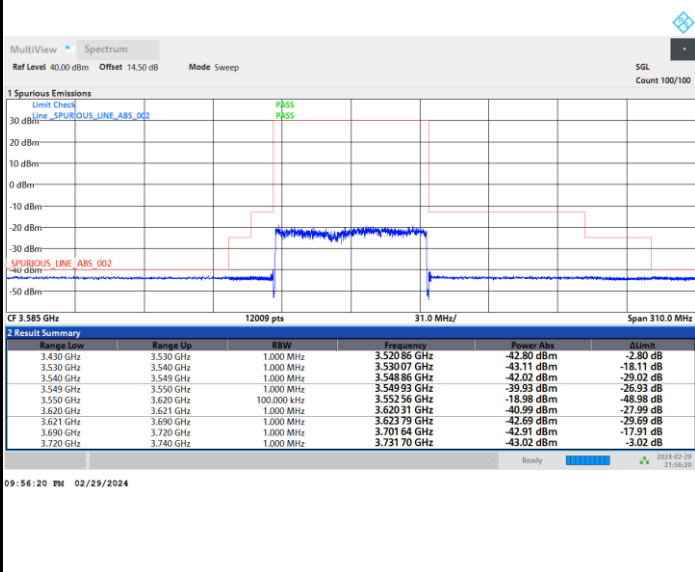

FR1 n77 / 70MHz / CP OFDM / 256QAM

Lowest Channel

Full RB