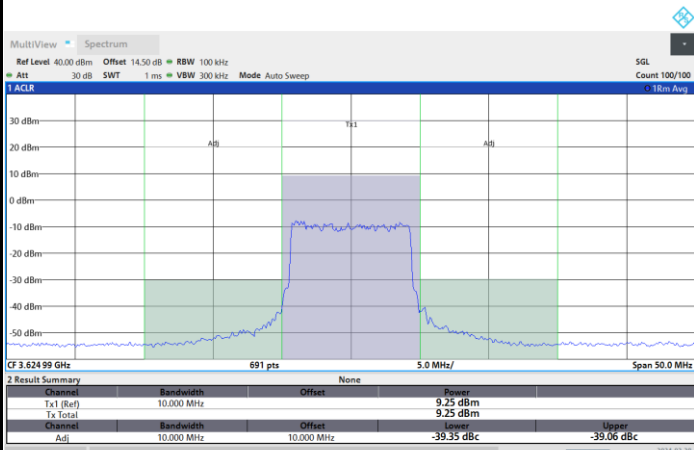

FR1 n77 / 10MHz / CP OFDM / 16QAM

Highest Channel

1RB0

1RBmax

Full RB

FR1 n77 / 10MHz / CP OFDM / 64QAM

Lowest Channel

1RB0