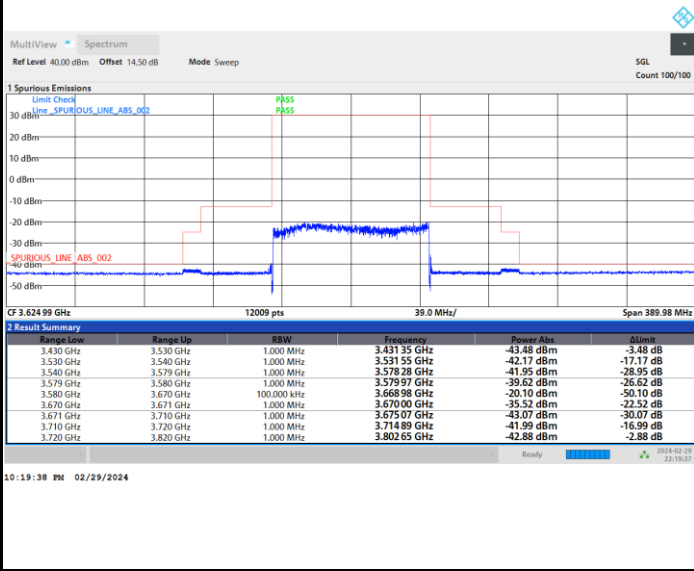

Full RB

FR1 n77 / 90MHz / CP OFDM / 256QAM

Lowest Channel

Full RB

FR1 n77 / 90MHz / CP OFDM / 256QAM

Middle Channel

Full RB

FR1 n77 / 90MHz / CP OFDM / 256QAM