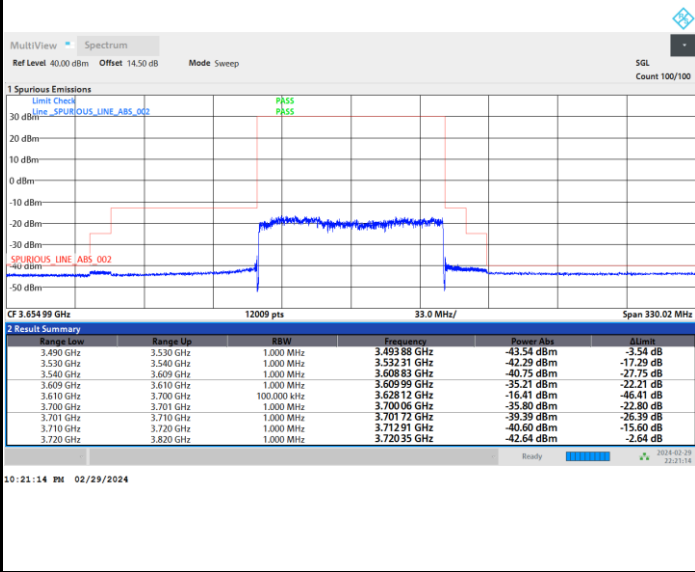

Lowest Channel

Full RB

FR1 n77 / 90MHz / CP OFDM / 16QAM

Middle Channel

Full RB

FR1 n77 / 90MHz / CP OFDM / 16QAM

Highest Channel

Full RB