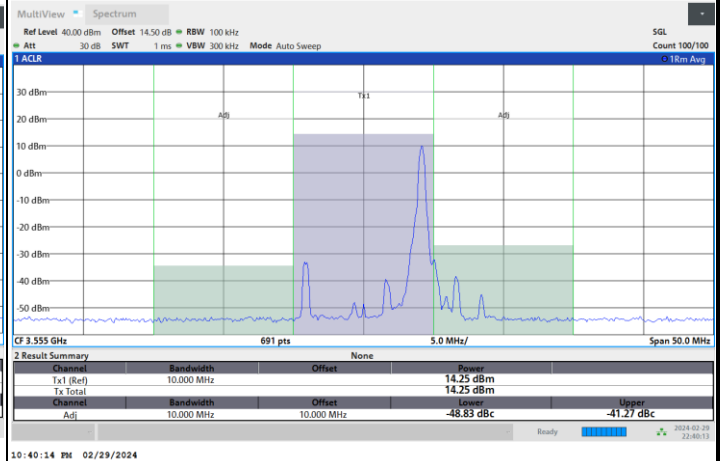

Highest Channel

1RB0

1RBmax

Full RB

FR1 n77 / 10MHz / CP OFDM / 256QAM

Lowest Channel

1RB0

1RBmax