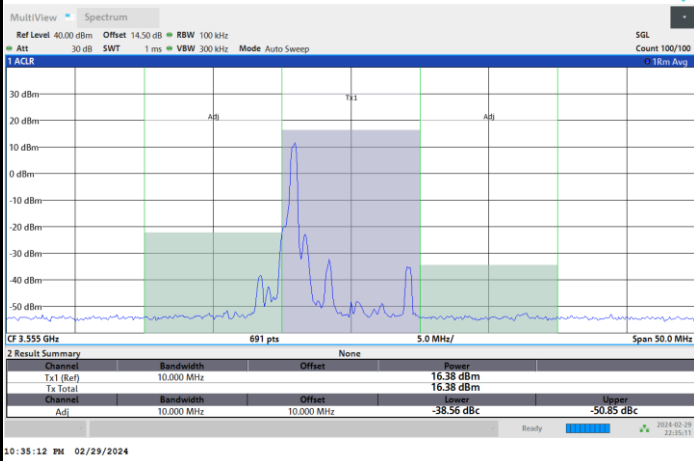

FR1 n77 / 10MHz / CP OFDM / 16QAM

Lowest Channel

1RB0

1RBmax