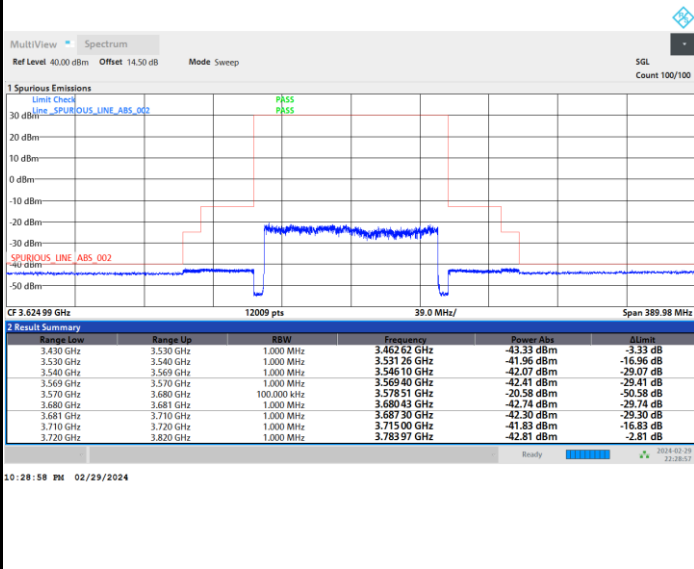

FR1 n77 / 100MHz / CP OFDM / 256QAM

Middle Channel

Full RB