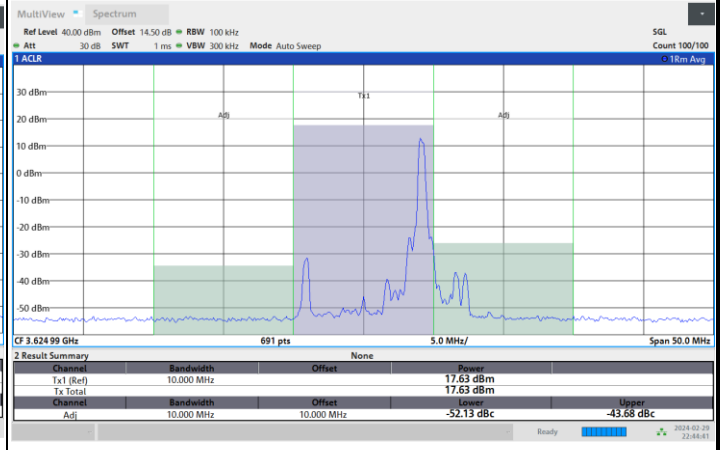

FR1 n77 / 10MHz / CP OFDM / 16QAM

Middle Channel

1RB0

1RBmax