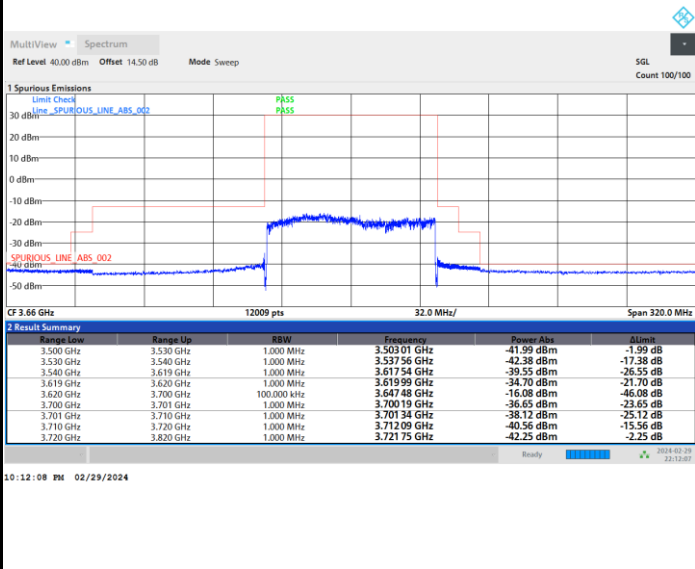

Middle Channel

Full RB

FR1 n77 / 80MHz / CP OFDM / 64QAM

Highest Channel

Full RB

FR1 n77 / 80MHz / CP OFDM / 256QAM

Lowest Channel

Full RB