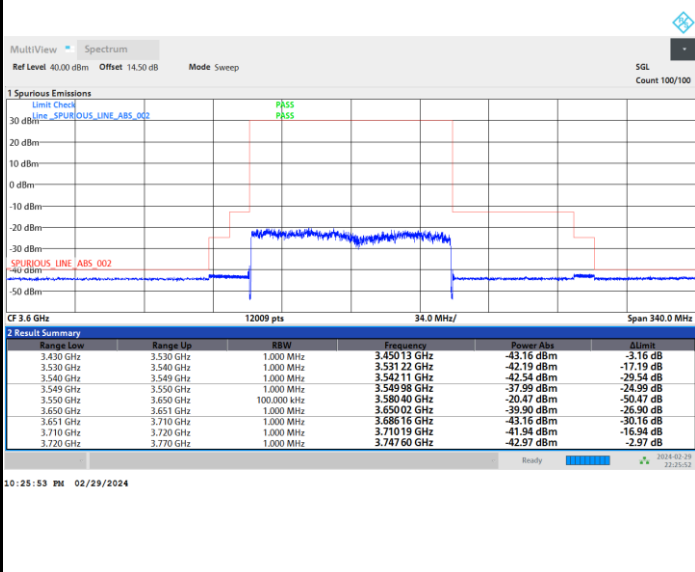

Middle Channel

Full RB

FR1 n77 / 100MHz / CP OFDM / 64QAM

Highest Channel

Full RB

FR1 n77 / 100MHz / CP OFDM / 256QAM

Lowest Channel

Full RB