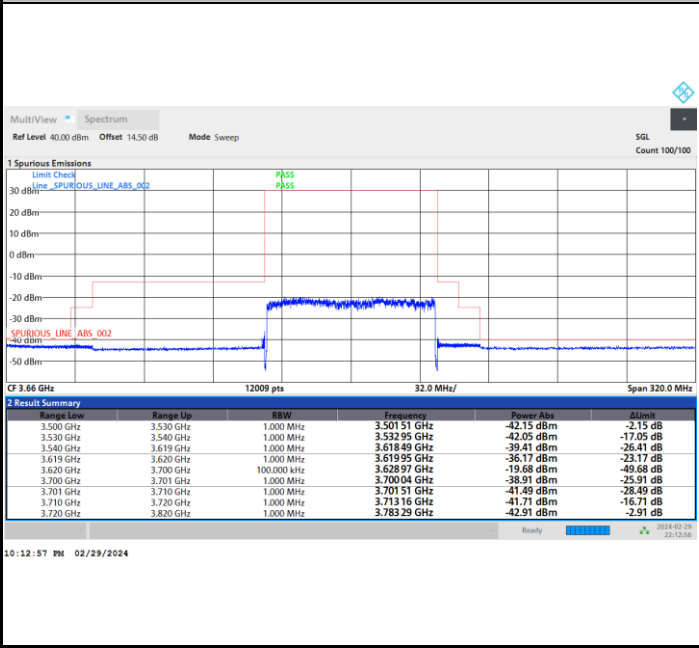

FR1 n77 / 80MHz / CP OFDM / 256QAM

Middle Channel

Full RB

FR1 n77 / 80MHz / CP OFDM / 256QAM

Highest Channel

Full RB

FR1 n77 / 90MHz / CP OFDM / QPSK

Lowest Channel