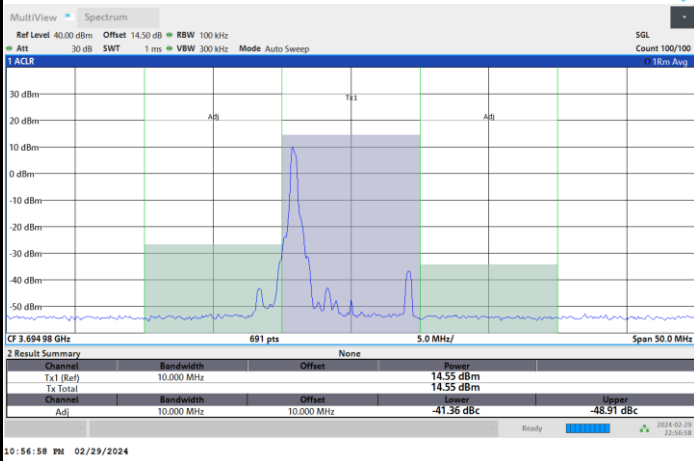

FR1 n77 / 10MHz / CP OFDM / 256QAM

Highest Channel

1RB0

1RBmax