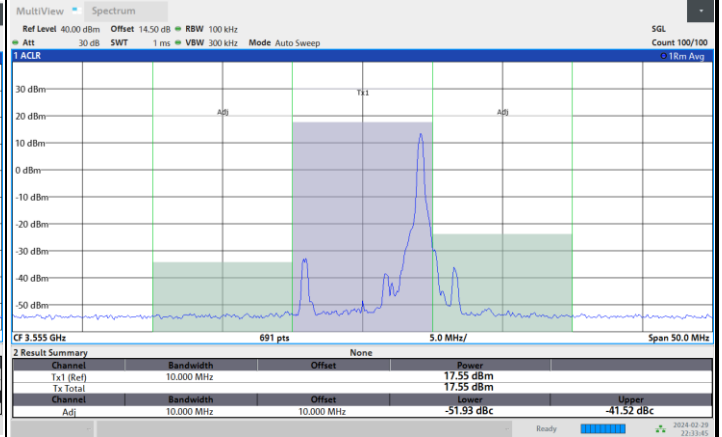

Adjacent Channel Leakage Ratio (ACLR)

FR1 n77 / 10MHz / CP OFDM / QPSK

Lowest Channel

1RB0

1RBmax