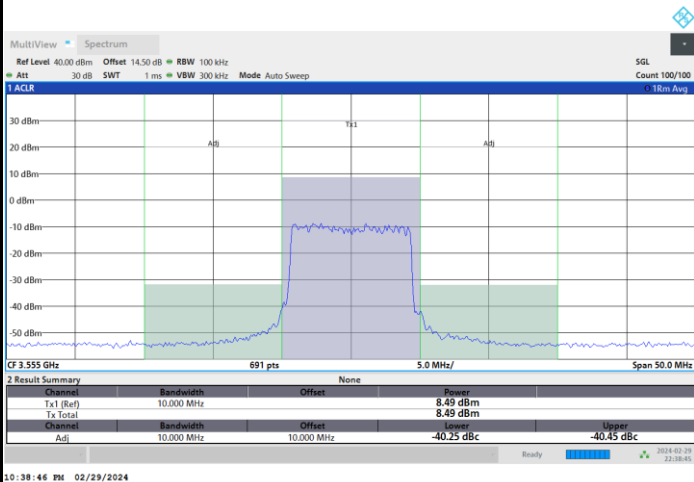

FR1 n77 / 10MHz / CP OFDM / 64QAM

Lowest Channel

1RB0

1RBmax

Full RB