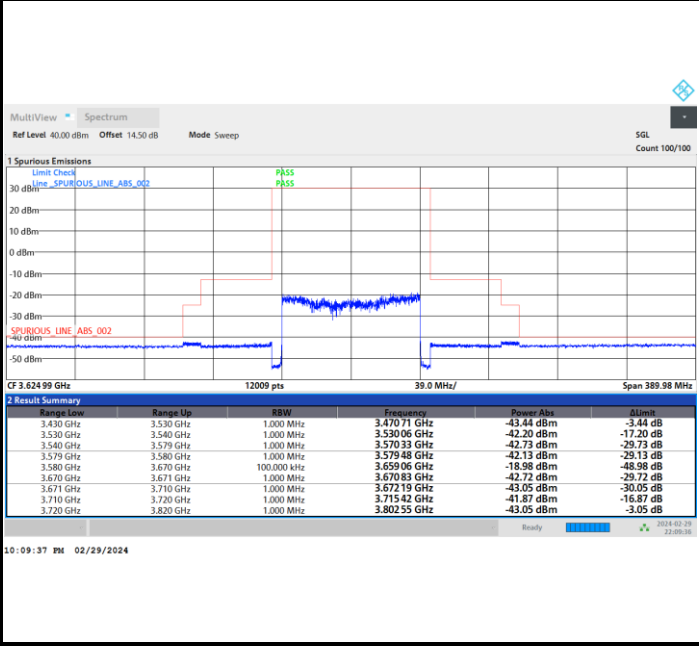

FR1 n77 / 80MHz / CP OFDM / 256QAM

Middle Channel

Full RB