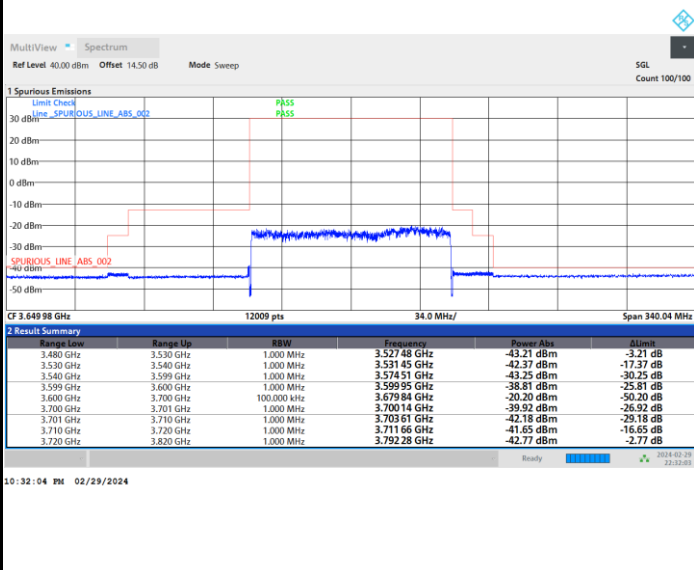

FR1 n77 / 100MHz / CP OFDM / 256QAM

Middle Channel

Full RB

FR1 n77 / 100MHz / CP OFDM / 256QAM

Highest Channel

Full RB

Adjacent Channel Leakage Ratio (ACLR)

FR1 n77 / 10MHz / CP OFDM / QPSK