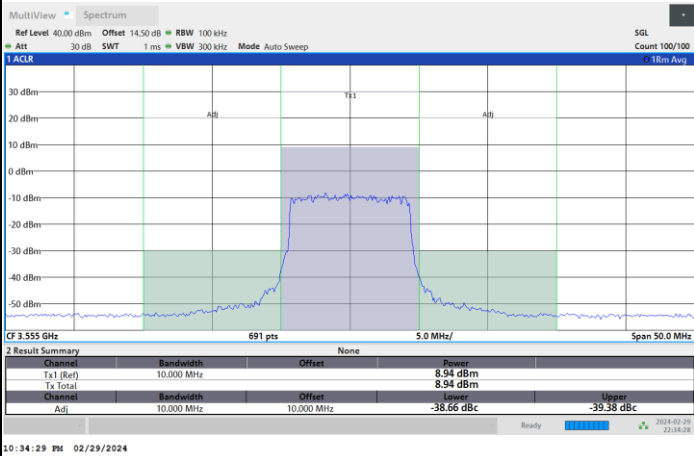

Adjacent Channel Leakage Ratio (ACLR)

FR1 n77 / 10MHz / CP OFDM / QPSK

Lowest Channel

1RB0

1RBmax

Full RB