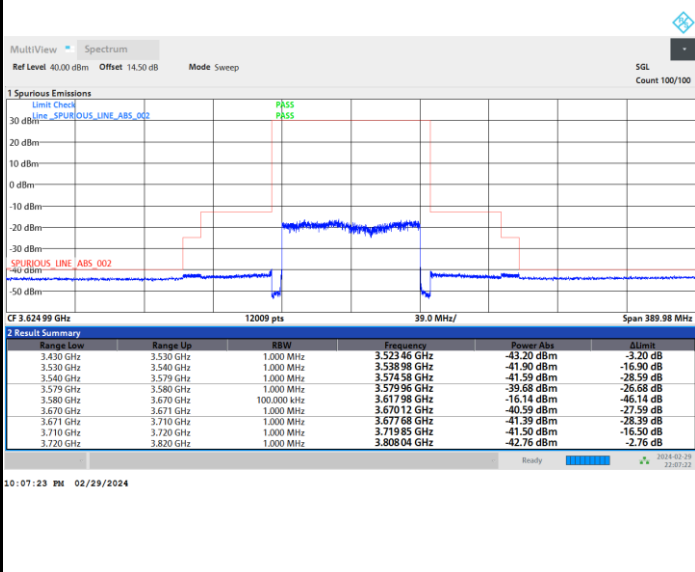

Highest Channel

Full RB

FR1 n77 / 80MHz / CP OFDM / QPSK

Lowest Channel

Full RB

FR1 n77 / 80MHz / CP OFDM / QPSK

Middle Channel

Full RB