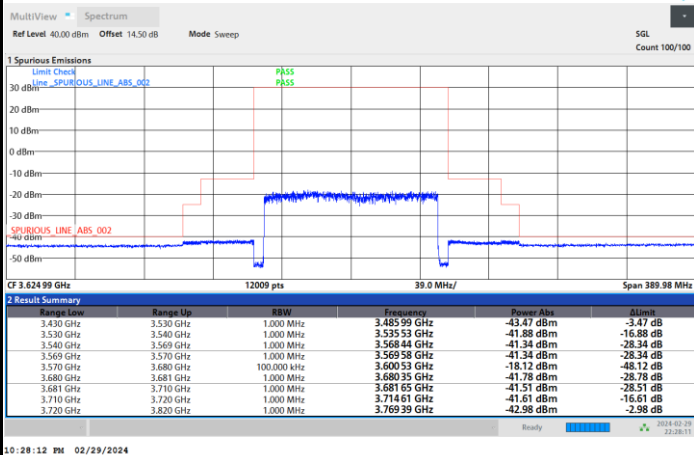

FR1 n77 / 100MHz / CP OFDM / 64QAM

Middle Channel

Full RB