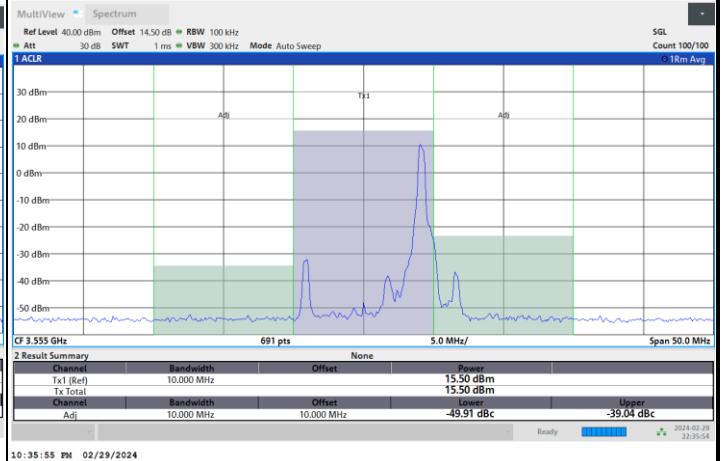

FR1 n77 / 10MHz / CP OFDM / 16QAM

Lowest Channel

1RB0

1RBmax