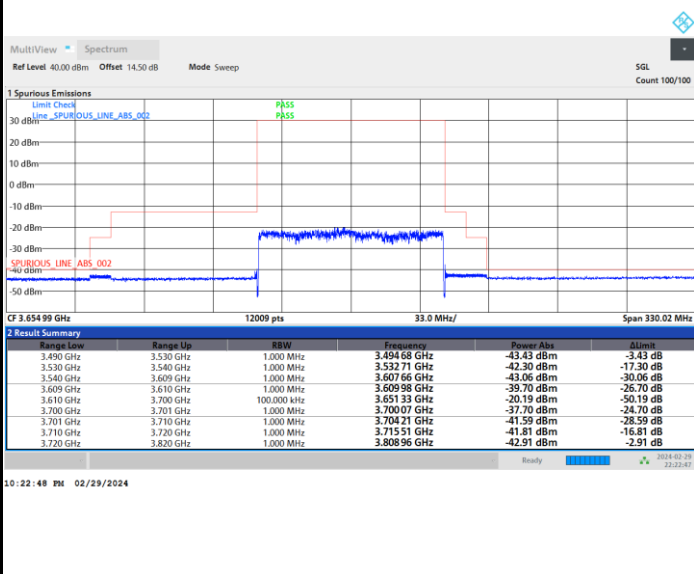

FR1 n77 / 90MHz / CP OFDM / 256QAM

Highest Channel

Full RB