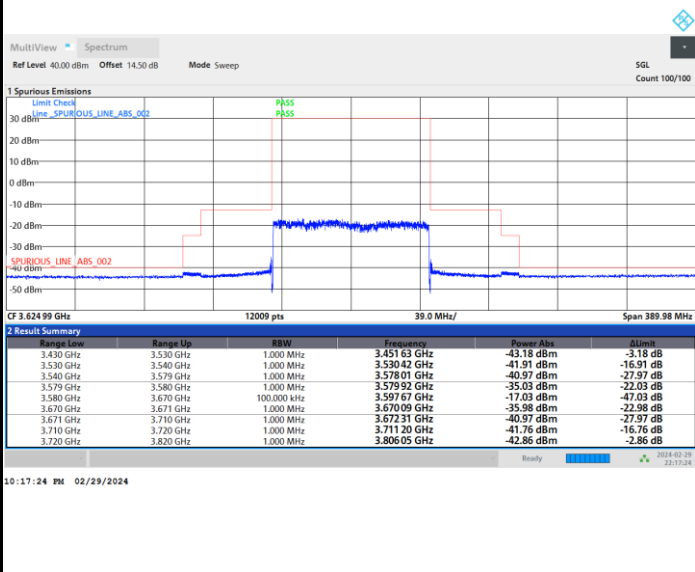

FR1 n77 / 90MHz / CP OFDM / QPSK

Middle Channel

Full RB