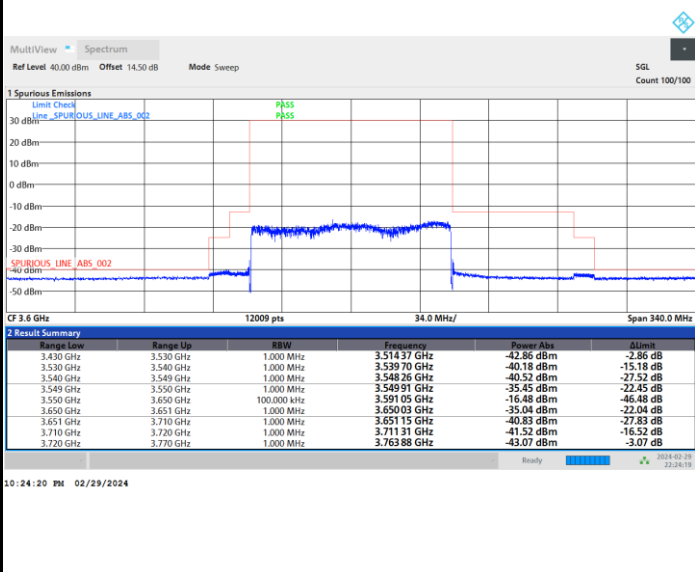

FR1 n77 / 100MHz / CP OFDM / QPSK

Highest Channel

Full RB

FR1 n77 / 100MHz / CP OFDM / 16QAM

Lowest Channel

Full RB

FR1 n77 / 100MHz / CP OFDM / 16QAM

Middle Channel

Full RB

FR1 n77 / 100MHz / CP OFDM / 16QAM

Highest Channel

Full RB

FR1 n77 / 100MHz / CP OFDM / 64QAM

Lowest Channel

Full RB

FR1 n77 / 100MHz / CP OFDM / 64QAM