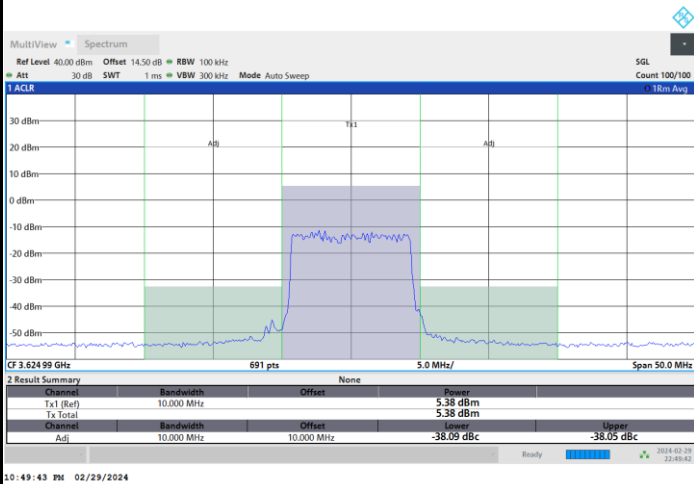

Full RB

FR1 n77 / 10MHz / CP OFDM / 256QAM

Middle Channel

1RB0

1RBmax

Full RB

FR1 n77 / 10MHz / CP OFDM / 256QAM

Highest Channel