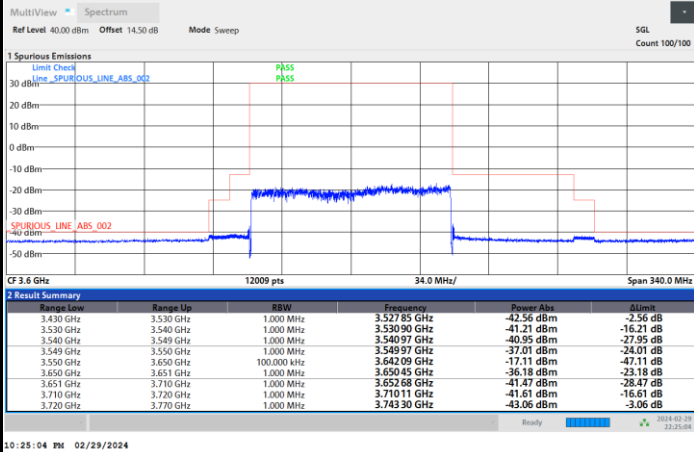

Full RB

FR1 n77 / 100MHz / CP OFDM / 16QAM

Highest Channel

Full RB

FR1 n77 / 100MHz / CP OFDM / 64QAM

Lowest Channel

Full RB

FR1 n77 / 100MHz / CP OFDM / 64QAM