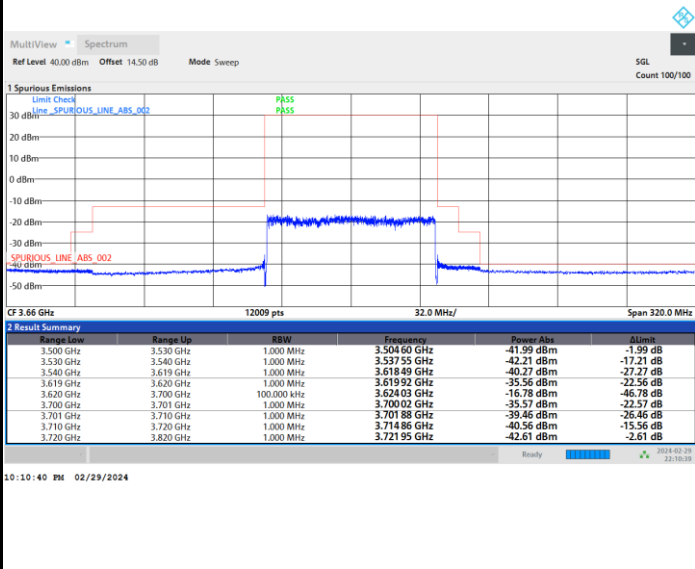

FR1 n77 / 80MHz / CP OFDM / QPSK

Highest Channel

Full RB