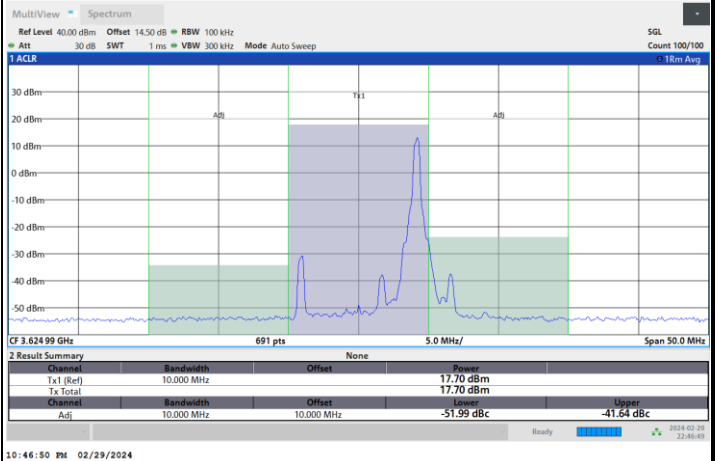

FR1 n77 / 10MHz / CP OFDM / 64QAM

Middle Channel

1RB0

1RBmax