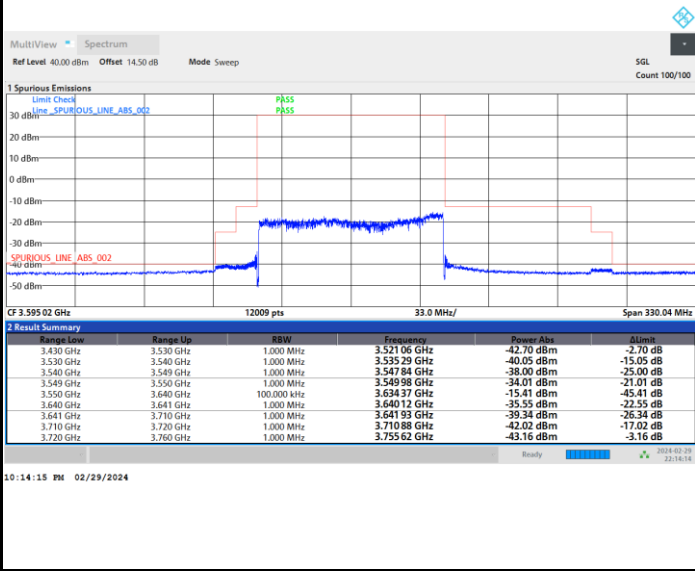

FR1 n77 / 90MHz / CP OFDM / QPSK

Lowest Channel

Full RB