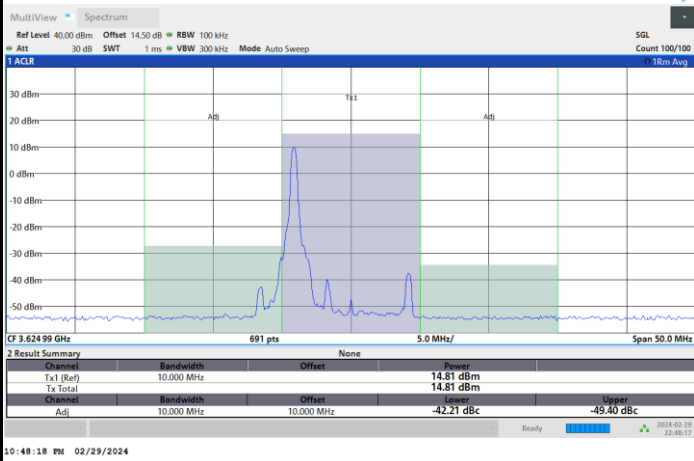

Full RB

FR1 n77 / 10MHz / CP OFDM / 256QAM

Middle Channel

1RB0

1RBmax

Full RB

FR1 n77 / 10MHz / CP OFDM / 256QAM

Highest Channel