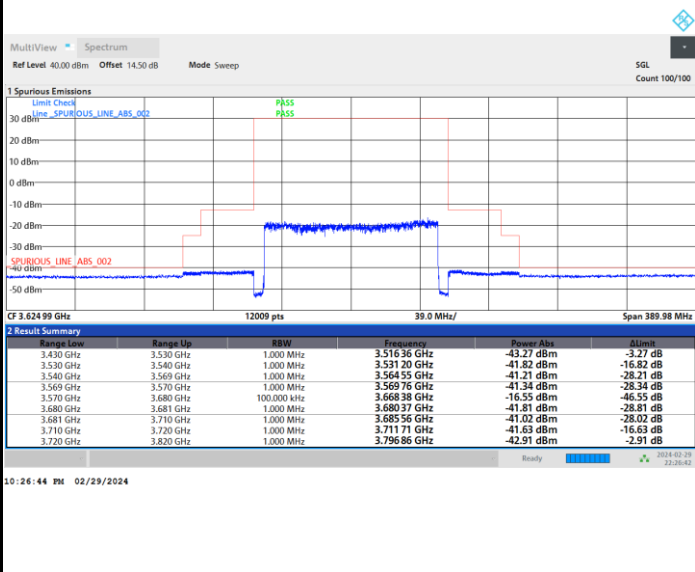

Highest Channel

Full RB

FR1 n77 / 100MHz / CP OFDM / QPSK

Lowest Channel

Full RB

FR1 n77 / 100MHz / CP OFDM / QPSK

Middle Channel

Full RB