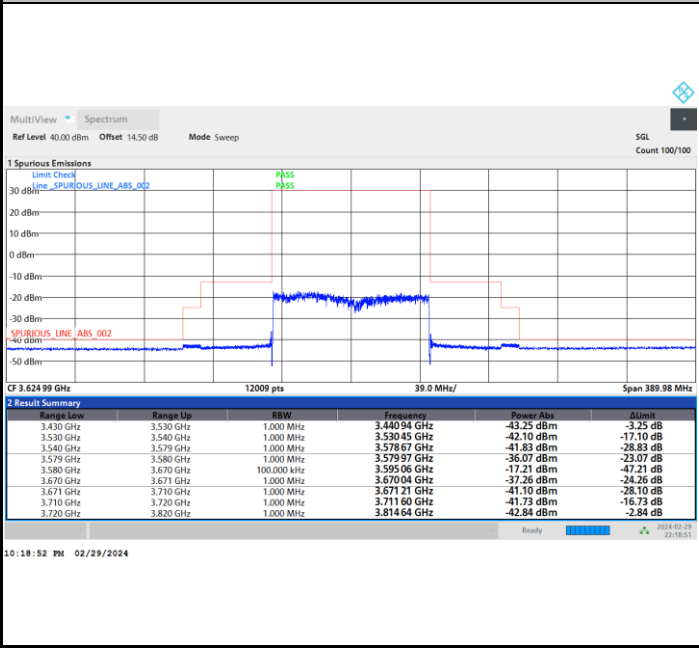

FR1 n77 / 90MHz / CP OFDM / 64QAM

Lowest Channel

Full RB

FR1 n77 / 90MHz / CP OFDM / 64QAM

Middle Channel

Full RB

FR1 n77 / 90MHz / CP OFDM / 64QAM

Highest Channel