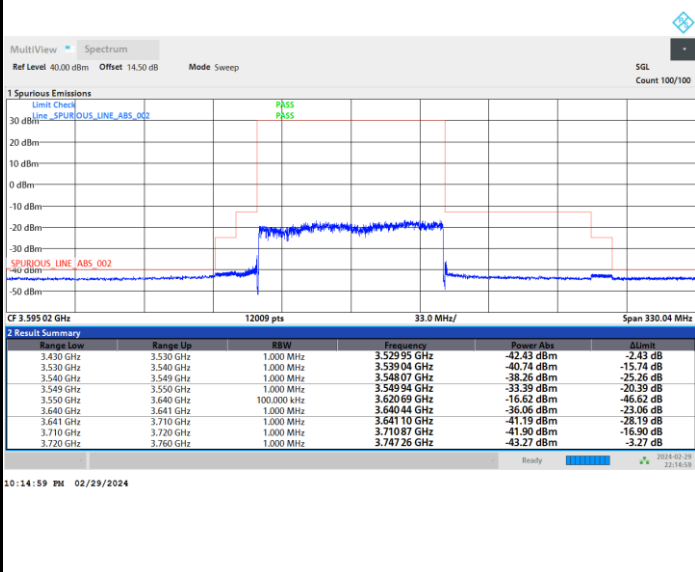

FR1 n77 / 90MHz / CP OFDM / 16QAM

Lowest Channel

Full RB