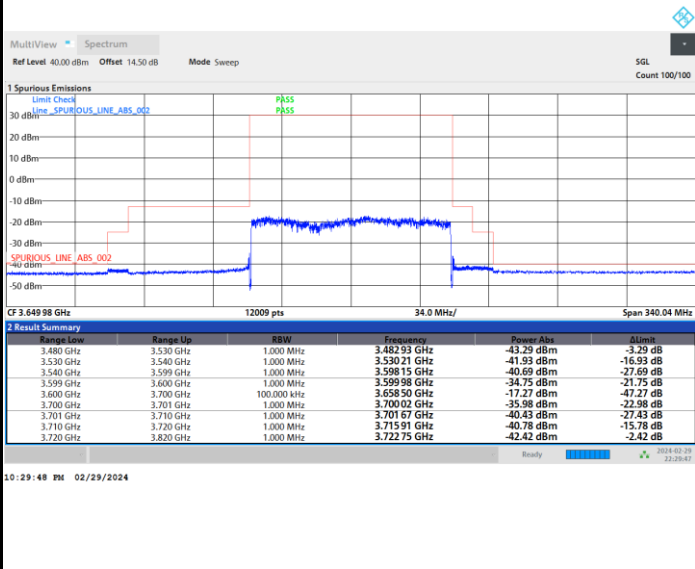

FR1 n77 / 100MHz / CP OFDM / QPSK

Highest Channel

Full RB