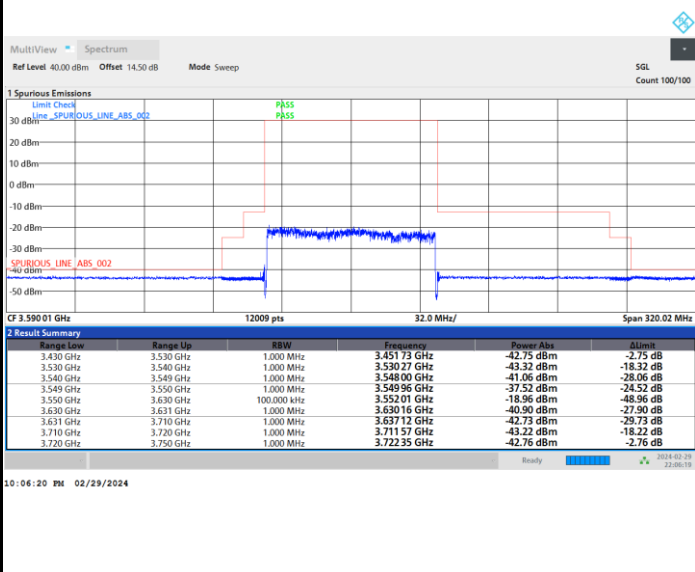

Middle Channel

Full RB

FR1 n77 / 80MHz / CP OFDM / 64QAM

Highest Channel

Full RB

FR1 n77 / 80MHz / CP OFDM / 256QAM

Lowest Channel

Full RB