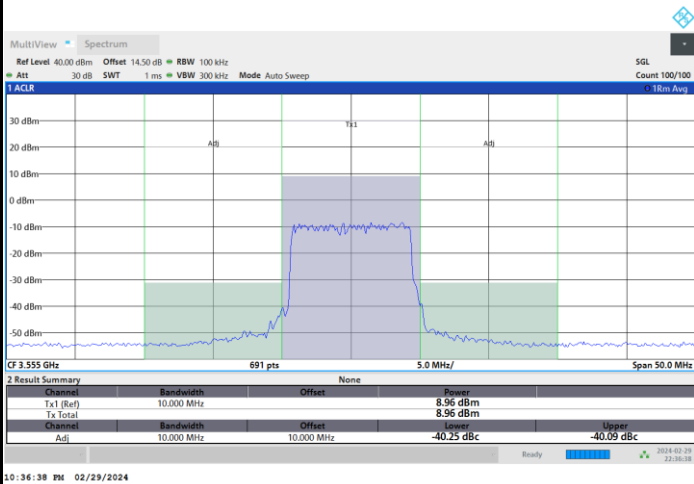

FR1 n77 / 10MHz / CP OFDM / 16QAM

Lowest Channel

1RB0

1RBmax

Full RB