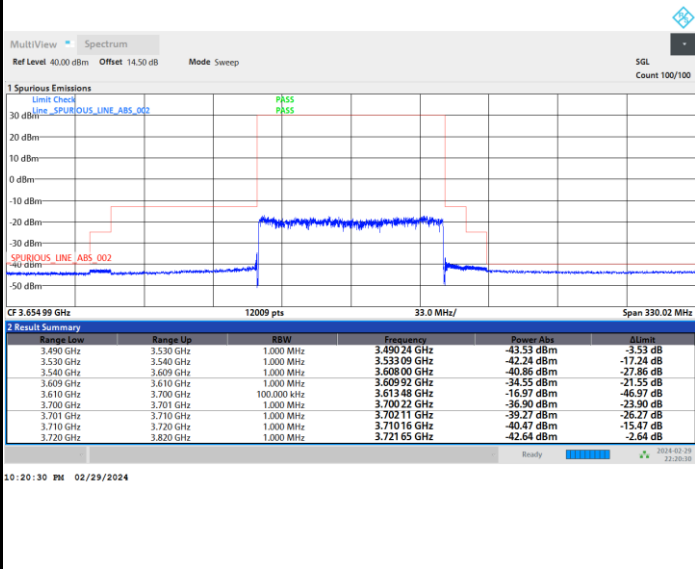

Full RB

FR1 n77 / 90MHz / CP OFDM / QPSK

Middle Channel

Full RB

FR1 n77 / 90MHz / CP OFDM / QPSK

Highest Channel

Full RB

FR1 n77 / 90MHz / CP OFDM / 16QAM

Lowest Channel

Full RB

FR1 n77 / 90MHz / CP OFDM / 16QAM

Middle Channel

Full RB

FR1 n77 / 90MHz / CP OFDM / 16QAM

Highest Channel

Full RB