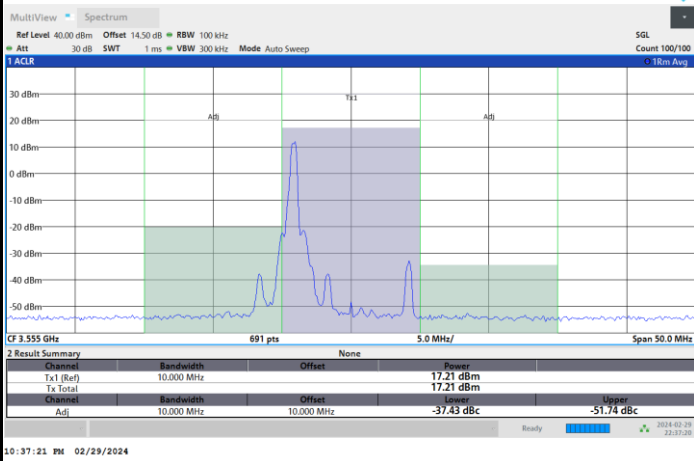

FR1 n77 / 10MHz / CP OFDM / 64QAM

Lowest Channel

1RB0

1RBmax