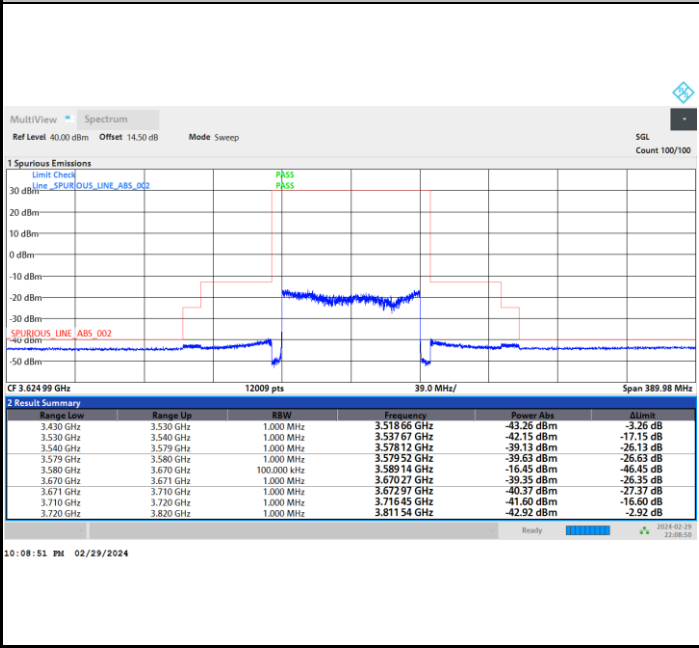

FR1 n77 / 80MHz / CP OFDM / 64QAM

Middle Channel

Full RB