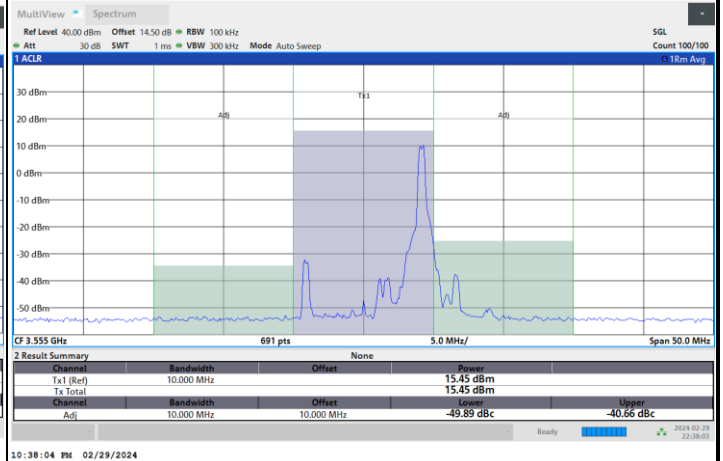

FR1 n77 / 10MHz / CP OFDM / 64QAM

Lowest Channel

1RB0

1RBmax