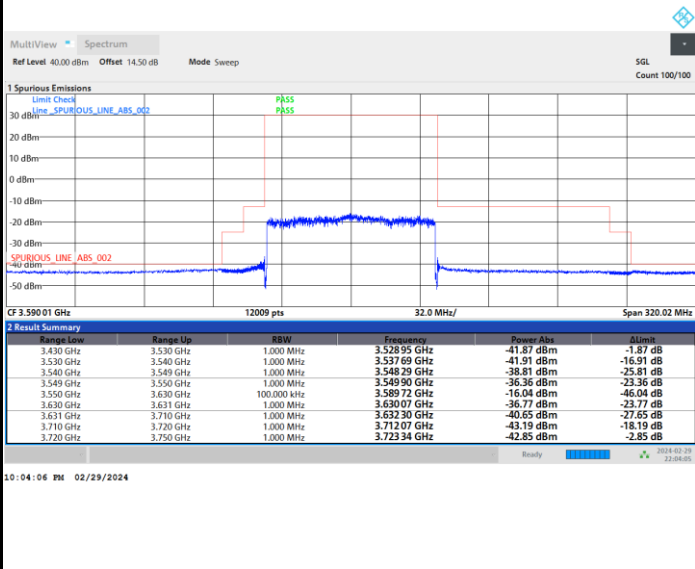

Highest Channel

Full RB

FR1 n77 / 80MHz / CP OFDM / QPSK

Lowest Channel

Full RB

FR1 n77 / 80MHz / CP OFDM / QPSK

Middle Channel

Full RB