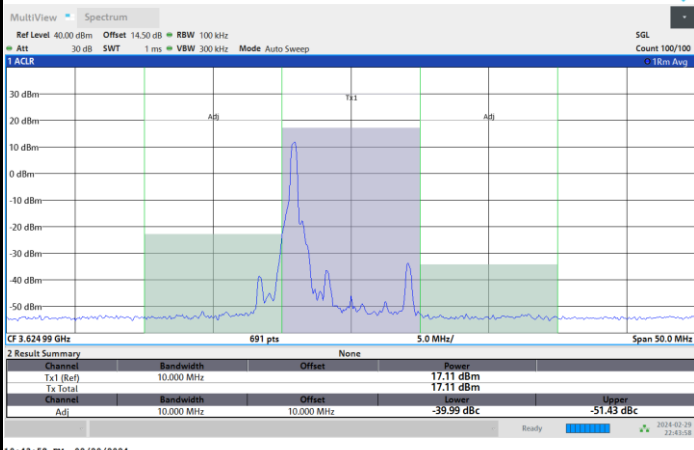

FR1 n77 / 10MHz / CP OFDM / 16QAM

Middle Channel

1RB0

1RBmax