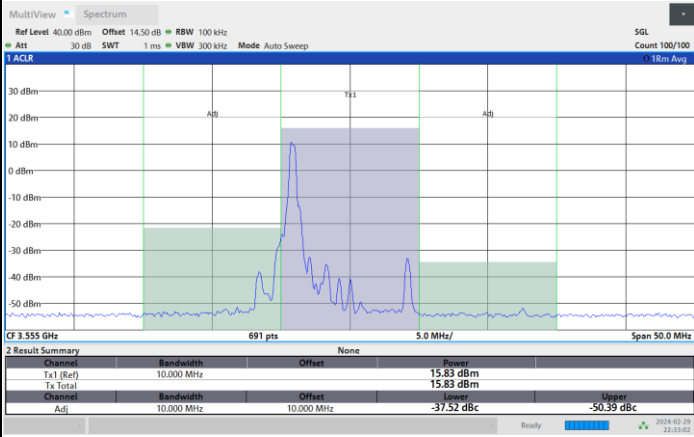

Adjacent Channel Leakage Ratio (ACLR)

FR1 n77 / 10MHz / CP OFDM / QPSK

Lowest Channel

1RB0

1RBmax