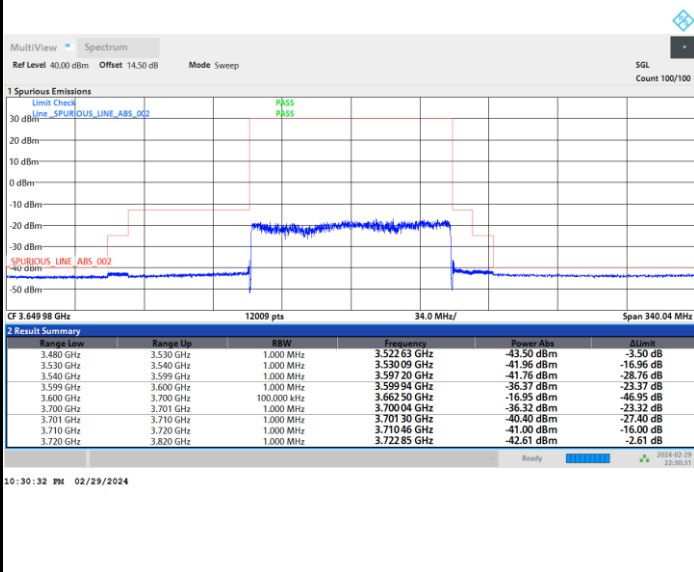

FR1 n77 / 100MHz / CP OFDM / QPSK

Highest Channel

Full RB

FR1 n77 / 100MHz / CP OFDM / 16QAM

Lowest Channel

Full RB

FR1 n77 / 100MHz / CP OFDM / 16QAM

Middle Channel

Full RB

FR1 n77 / 100MHz / CP OFDM / 16QAM

Highest Channel

Full RB

FR1 n77 / 100MHz / CP OFDM / 64QAM

Lowest Channel

Full RB

FR1 n77 / 100MHz / CP OFDM / 64QAM