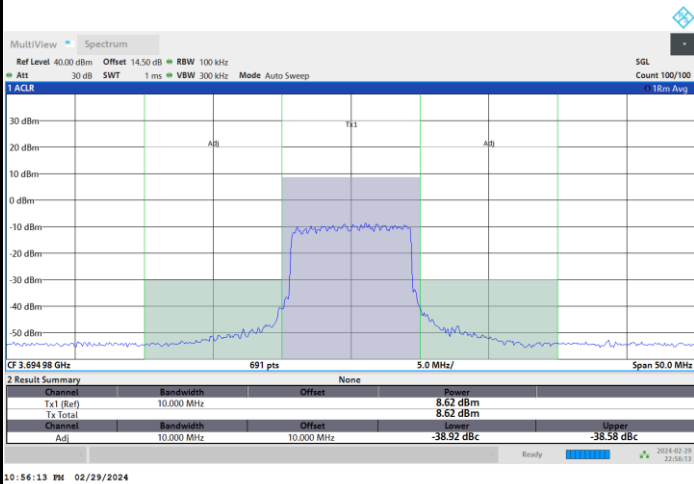

Highest Channel

1RB0

1RBmax

Full RB

FR1 n77 / 10MHz / CP OFDM / 256QAM

Lowest Channel

1RB0

1RBmax