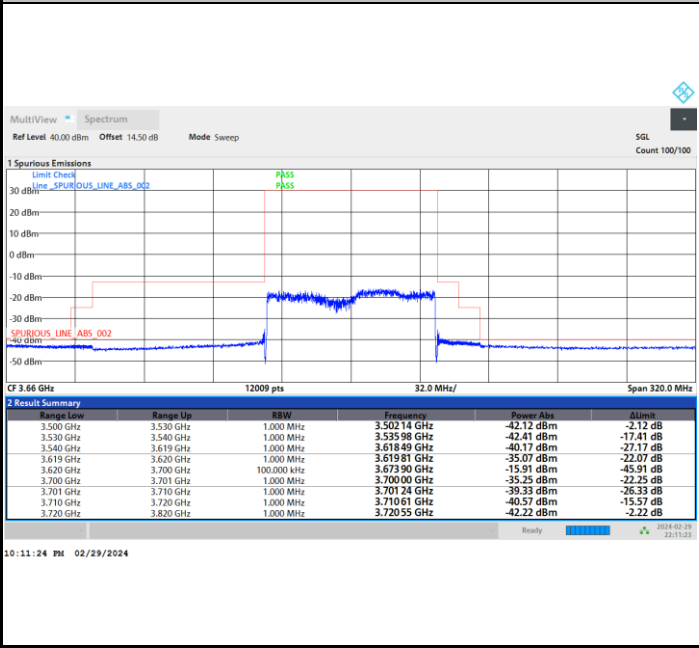

FR1 n77 / 80MHz / CP OFDM / QPSK

Highest Channel

Full RB

FR1 n77 / 80MHz / CP OFDM / 16QAM

Lowest Channel

Full RB

FR1 n77 / 80MHz / CP OFDM / 16QAM

Middle Channel

Full RB

FR1 n77 / 80MHz / CP OFDM / 16QAM

Highest Channel

Full RB

FR1 n77 / 80MHz / CP OFDM / 64QAM

Lowest Channel

Full RB

FR1 n77 / 80MHz / CP OFDM / 64QAM