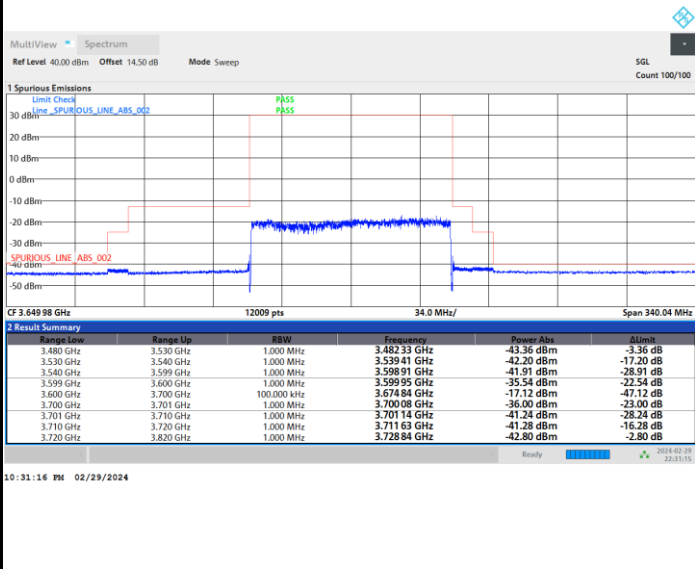

Middle Channel

Full RB

FR1 n77 / 100MHz / CP OFDM / 64QAM

Highest Channel

Full RB

FR1 n77 / 100MHz / CP OFDM / 256QAM

Lowest Channel

Full RB