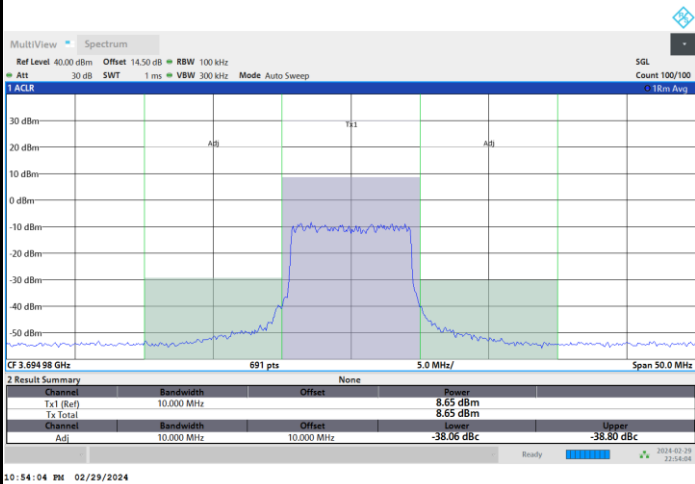

FR1 n77 / 10MHz / CP OFDM / 16QAM

Highest Channel

1RB0

1RBmax

Full RB

FR1 n77 / 10MHz / CP OFDM / 64QAM

Lowest Channel

1RB0