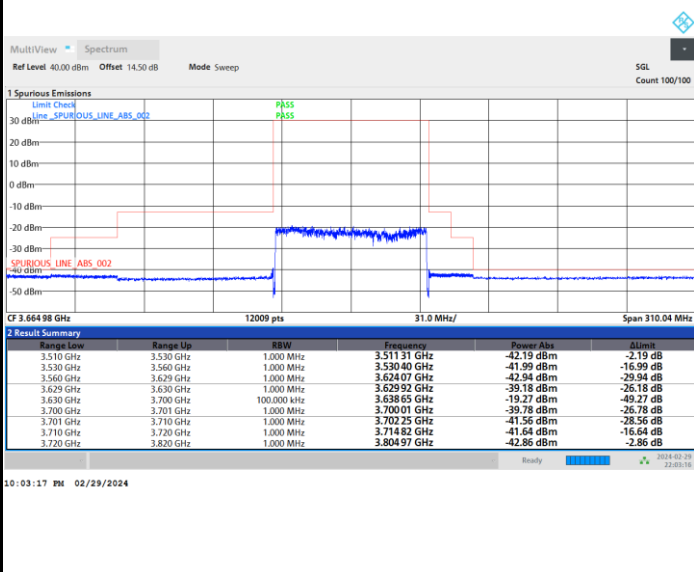

FR1 n77 / 70MHz / CP OFDM / 256QAM

Highest Channel

Full RB