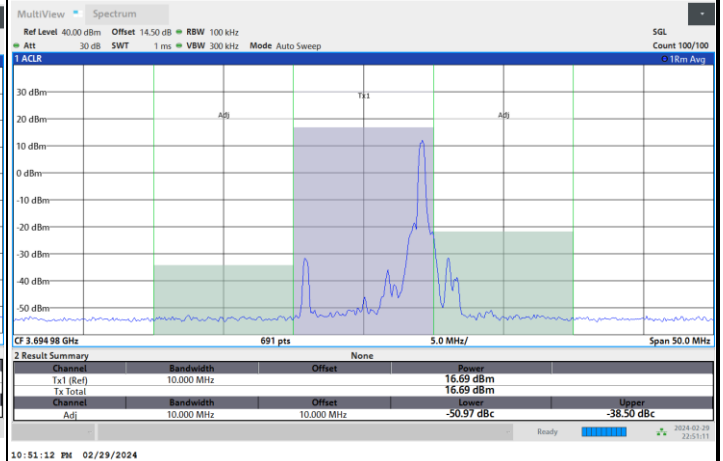

Full RB

FR1 n77 / 10MHz / CP OFDM / QPSK

Highest Channel

1RB0

1RBmax

Full RB

FR1 n77 / 10MHz / CP OFDM / 16QAM

Lowest Channel