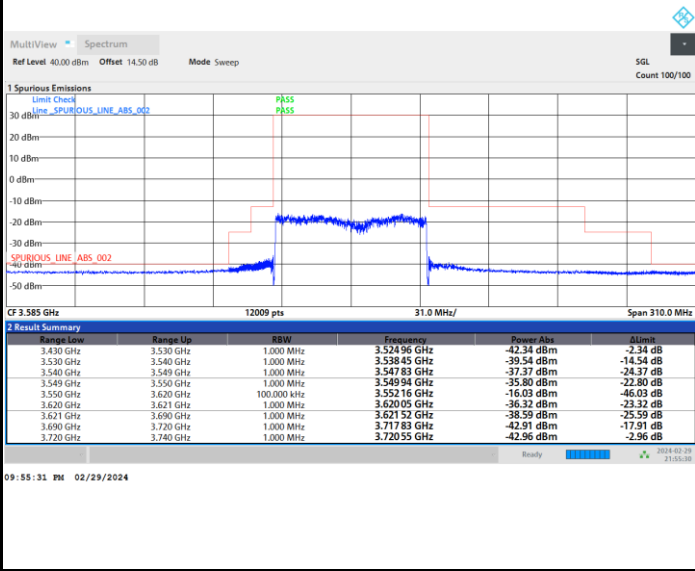

FR1 n77 / 70MHz / CP OFDM / 64QAM

Lowest Channel

Full RB

FR1 n77 / 70MHz / CP OFDM / 64QAM

Middle Channel

Full RB

FR1 n77 / 70MHz / CP OFDM / 64QAM

Highest Channel