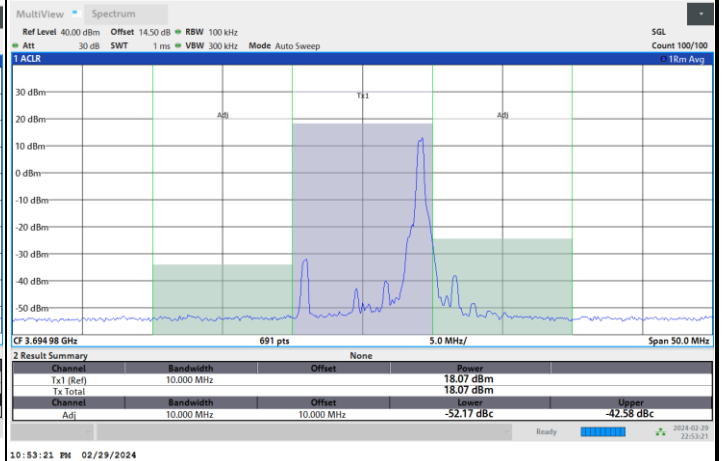

FR1 n77 / 10MHz / CP OFDM / 16QAM

Highest Channel

1RB0

1RBmax

Full RB

FR1 n77 / 10MHz / CP OFDM / 64QAM

Lowest Channel

1RB0