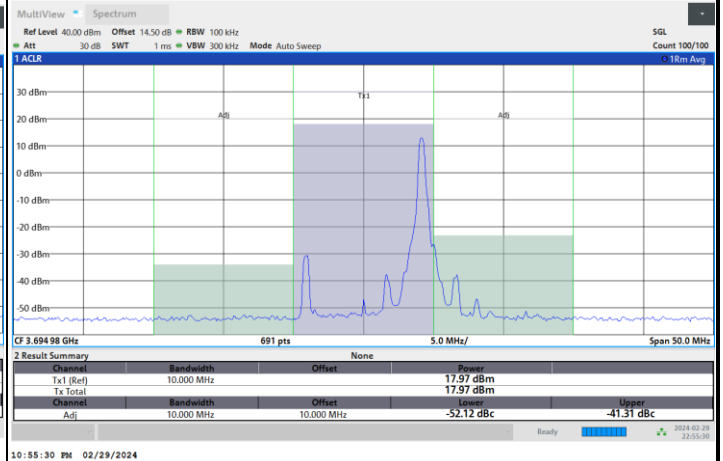

Highest Channel

1RB0

1RBmax

Full RB

FR1 n77 / 10MHz / CP OFDM / 256QAM

Lowest Channel

1RB0

1RBmax