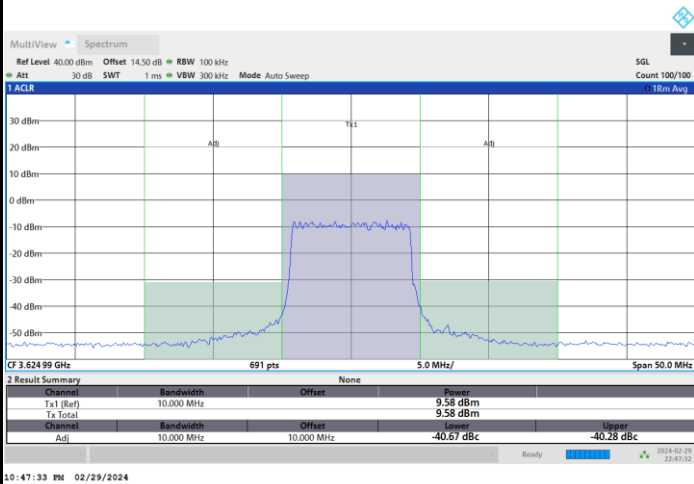

FR1 n77 / 10MHz / CP OFDM / 64QAM

Middle Channel

1RB0

1RBmax

Full RB