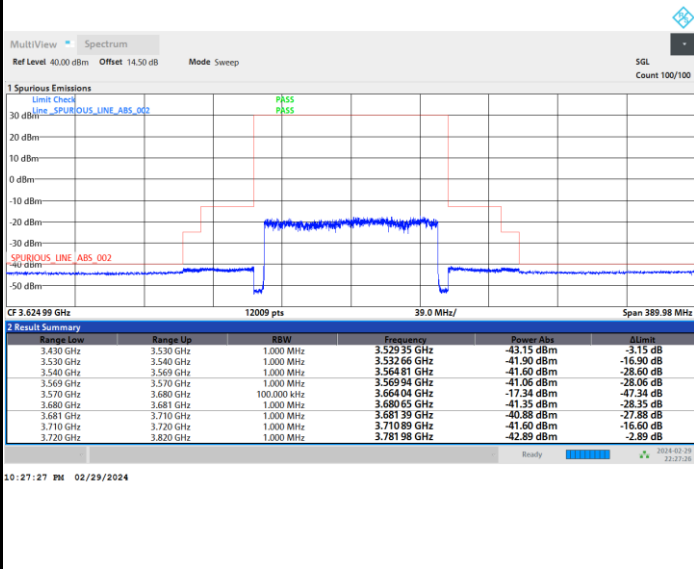

FR1 n77 / 100MHz / CP OFDM / QPSK

Highest Channel

Full RB

FR1 n77 / 100MHz / CP OFDM / 16QAM

Lowest Channel

Full RB

FR1 n77 / 100MHz / CP OFDM / 16QAM

Middle Channel

Full RB

FR1 n77 / 100MHz / CP OFDM / 16QAM

Highest Channel

Full RB

FR1 n77 / 100MHz / CP OFDM / 64QAM

Lowest Channel

Full RB

FR1 n77 / 100MHz / CP OFDM / 64QAM