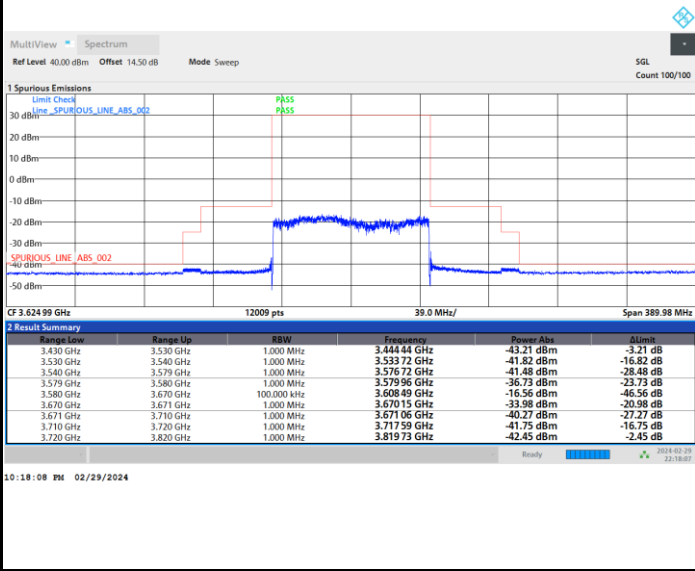

Lowest Channel

Full RB

FR1 n77 / 90MHz / CP OFDM / 16QAM

Middle Channel

Full RB

FR1 n77 / 90MHz / CP OFDM / 16QAM

Highest Channel

Full RB