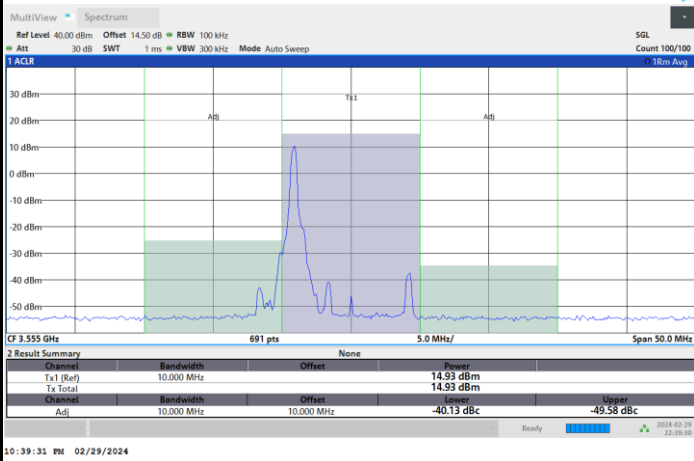

Highest Channel

1RB0

1RBmax

Full RB

FR1 n77 / 10MHz / CP OFDM / 256QAM

Lowest Channel

1RB0

1RBmax