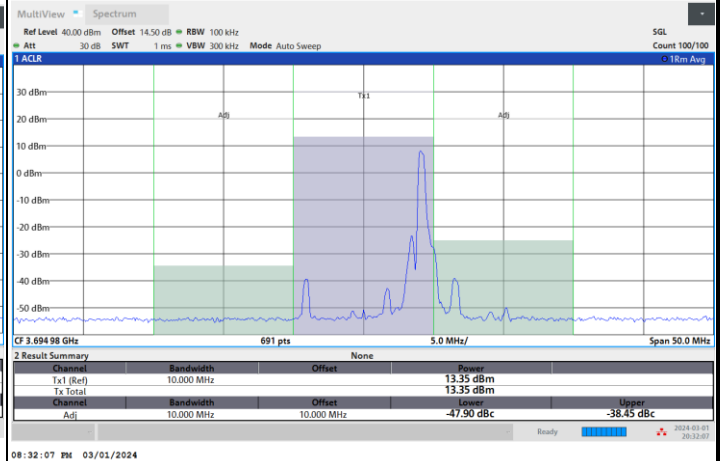

1RB0

1RBmax

Full RB

FR1 n77 / 10MHz / CP OFDM / 256QAM

Highest Channel

1RB0

1RBmax

Full RB