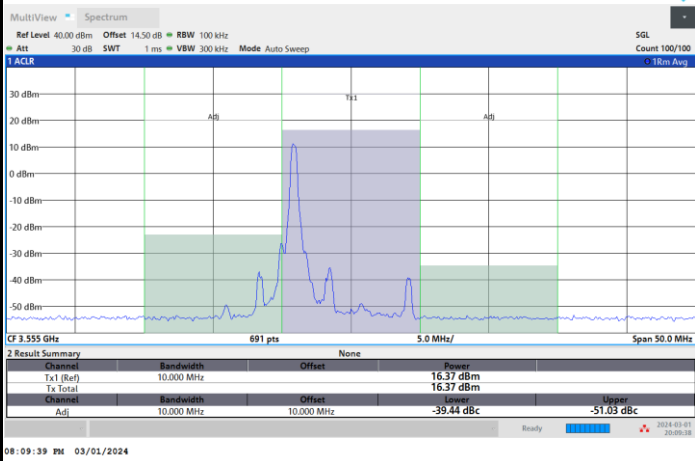

1RB0

1RBmax

Full RB

FR1 n77 / 10MHz / CP OFDM / 16QAM

Lowest Channel

1RB0

1RBmax

Full RB