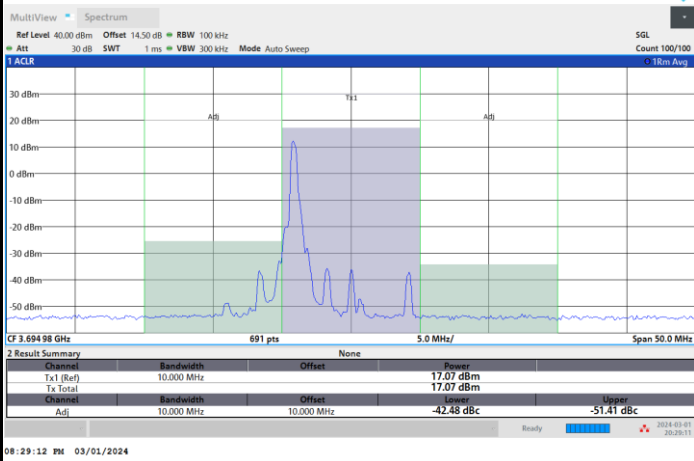

Middle Channel

1RB0

1RBmax

Full RB

FR1 n77 / 10MHz / CP OFDM / 64QAM

Highest Channel

1RB0

1RBmax