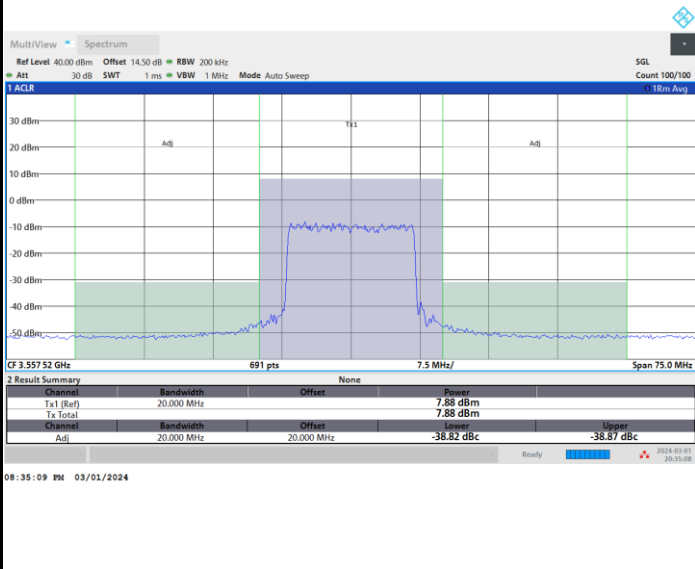

Highest Channel

Full RB

FR1 n77 / 15MHz / CP OFDM / 64QAM

Lowest Channel

Full RB

FR1 n77 / 15MHz / CP OFDM / 64QAM

Middle Channel

Full RB