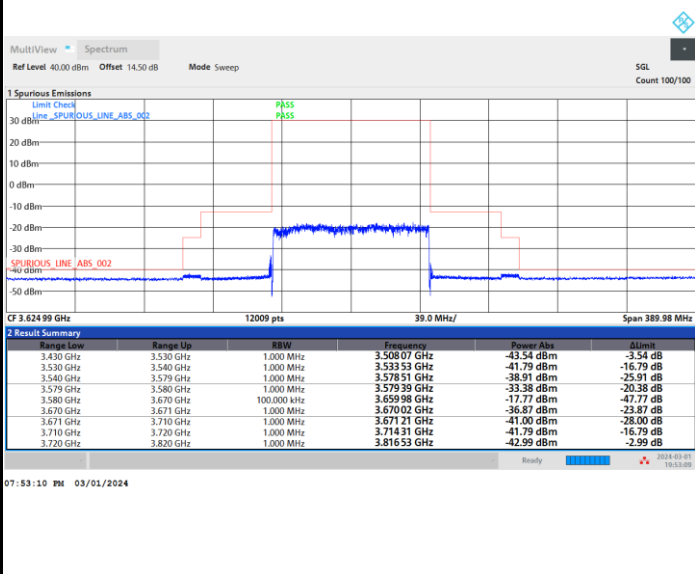

FR1 n77 / 90MHz / CP OFDM / 64QAM

Middle Channel

Full RB