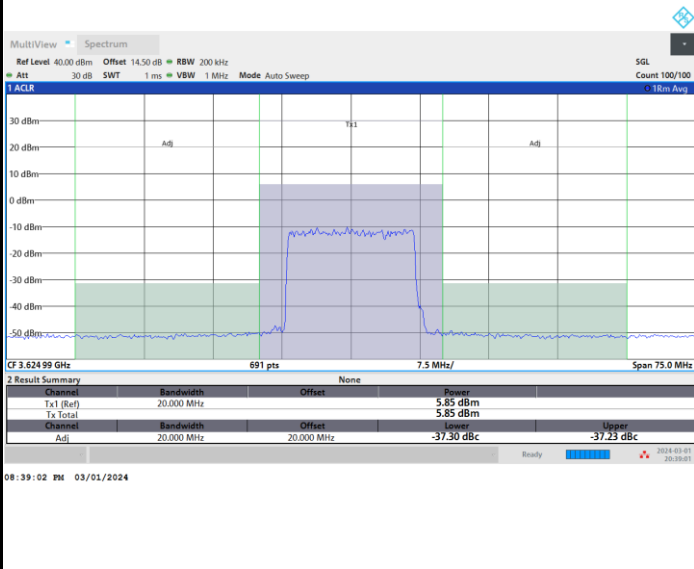

FR1 n77 / 15MHz / CP OFDM / 256QAM

Middle Channel

Full RB