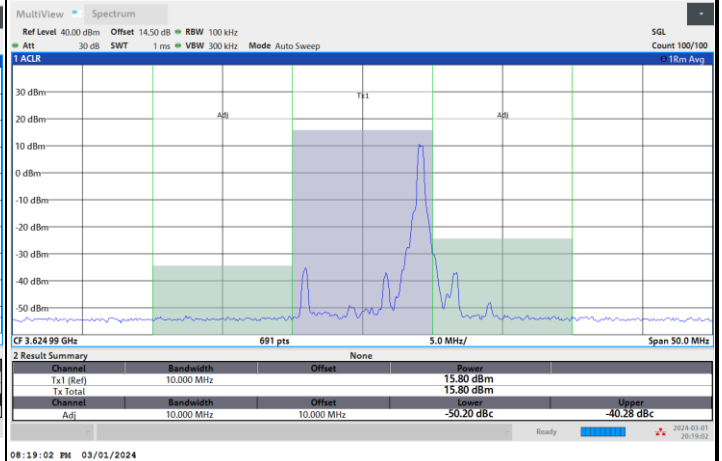

FR1 n77 / 10MHz / CP OFDM / 16QAM

Middle Channel

1RB0

1RBmax