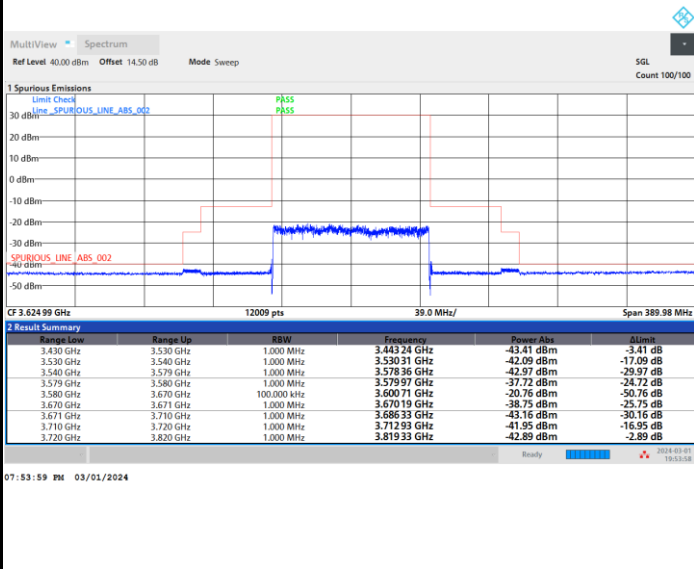

FR1 n77 / 90MHz / CP OFDM / 256QAM

Middle Channel

Full RB