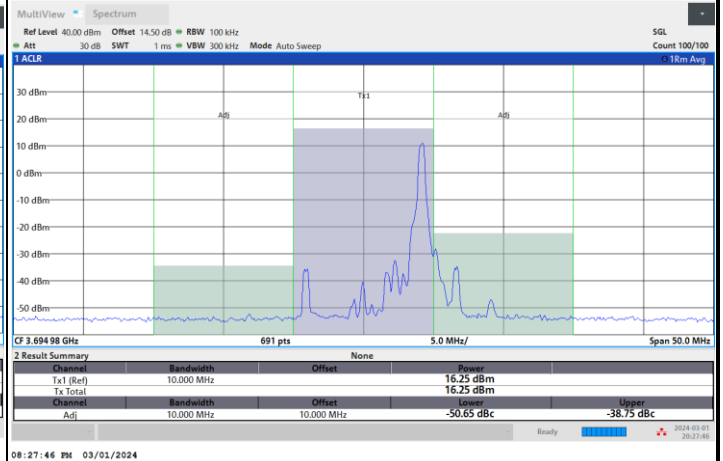

FR1 n77 / 10MHz / CP OFDM / 16QAM

Highest Channel

1RB0

1RBmax