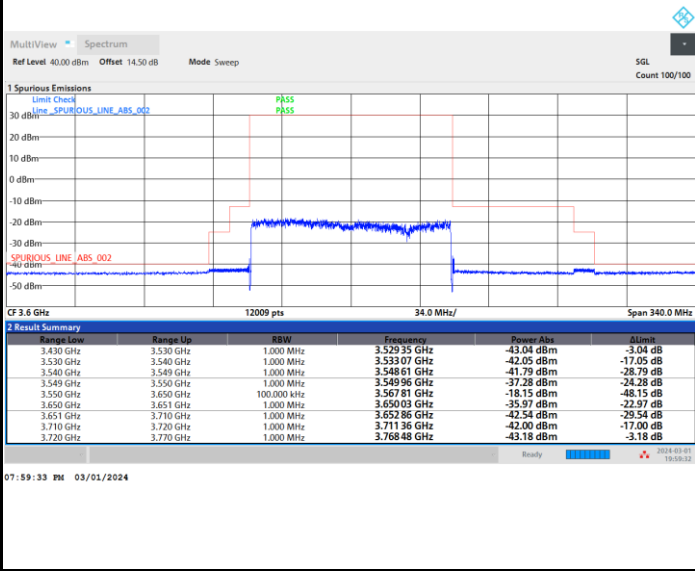

FR1 n77 / 100MHz / CP OFDM / 64QAM

Lowest Channel

Full RB