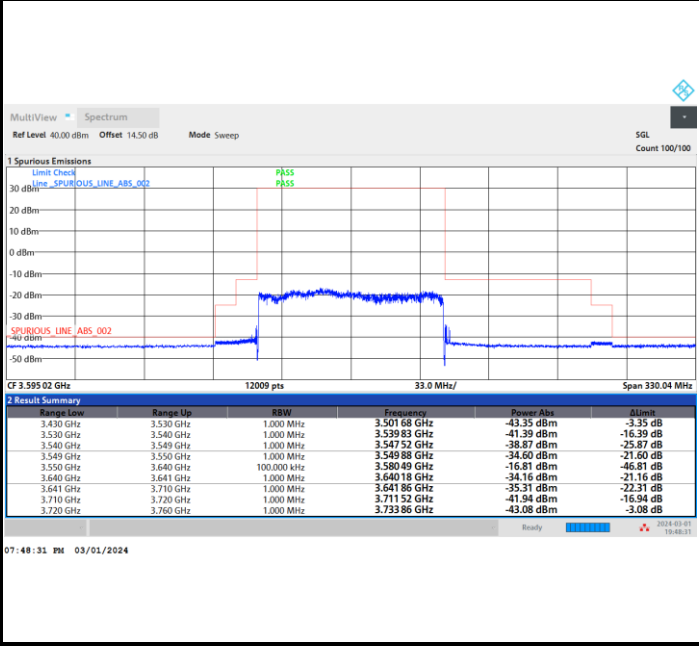

Highest Channel

Full RB

FR1 n77 / 90MHz / CP OFDM / QPSK

Lowest Channel

Full RB

FR1 n77 / 90MHz / CP OFDM / QPSK

Middle Channel

Full RB