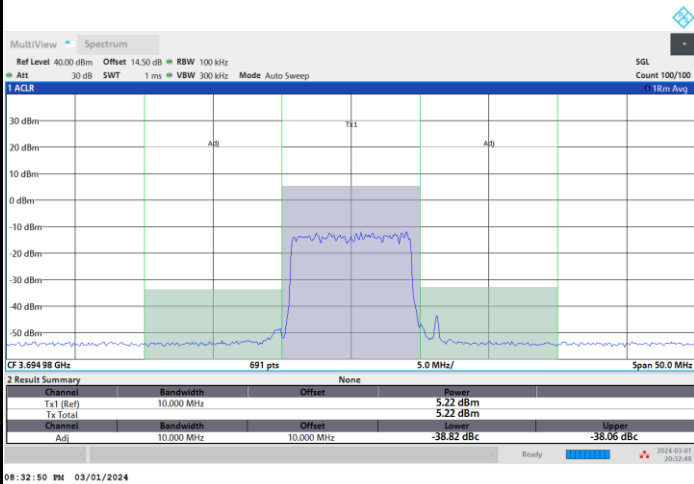

1RB0

1RBmax

Full RB

FR1 n77 / 10MHz / CP OFDM / 256QAM

Highest Channel

1RB0

1RBmax

Full RB