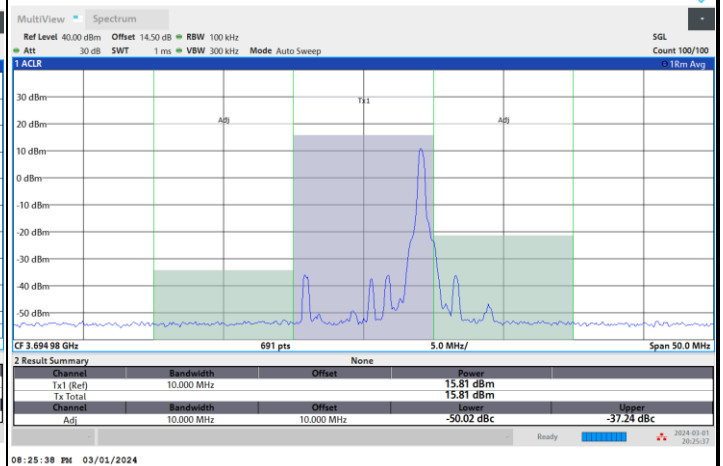

FR1 n77 / 10MHz / CP OFDM / QPSK

Highest Channel

1RB0

1RBmax