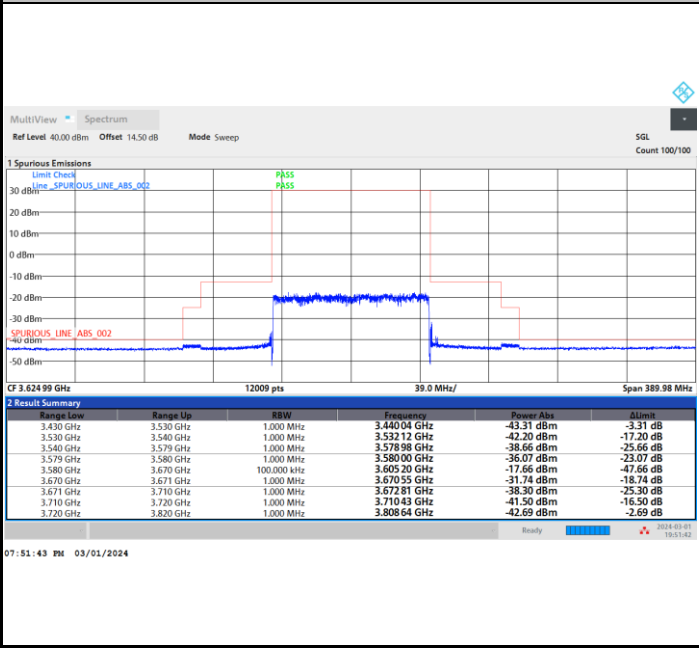

Highest Channel

Full RB

FR1 n77 / 90MHz / CP OFDM / QPSK

Lowest Channel

Full RB

FR1 n77 / 90MHz / CP OFDM / QPSK

Middle Channel

Full RB