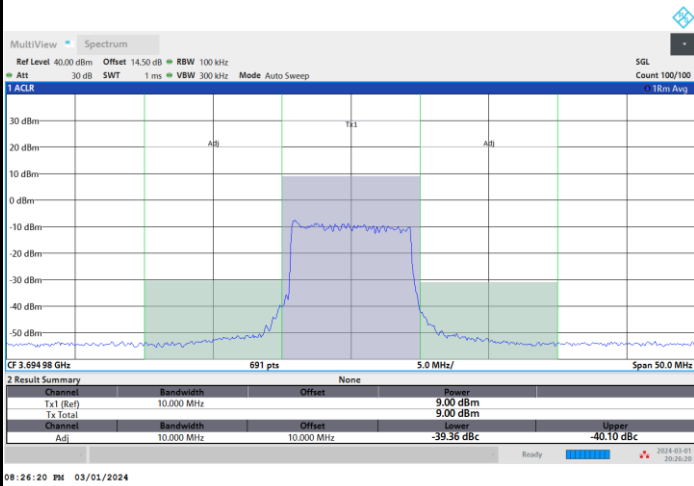

FR1 n77 / 10MHz / CP OFDM / QPSK

Highest Channel

1RB0

1RBmax

Full RB