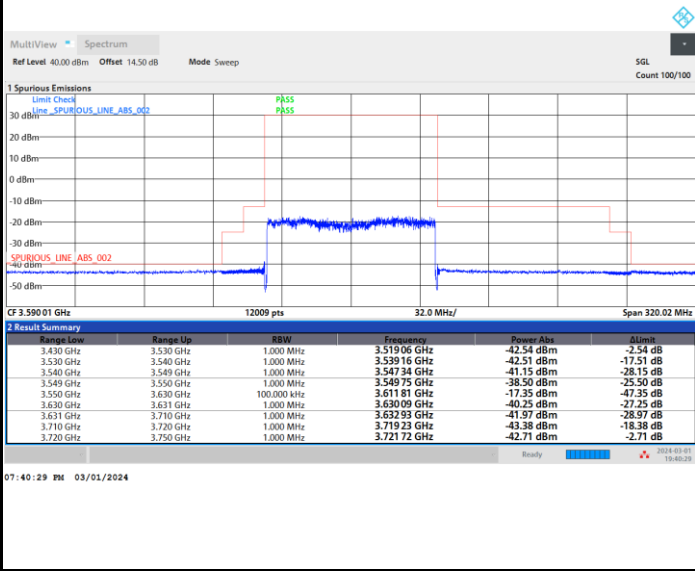

FR1 n77 / 80MHz / CP OFDM / 64QAM

Lowest Channel

Full RB

FR1 n77 / 80MHz / CP OFDM / 64QAM

Middle Channel

Full RB

FR1 n77 / 80MHz / CP OFDM / 64QAM

Highest Channel