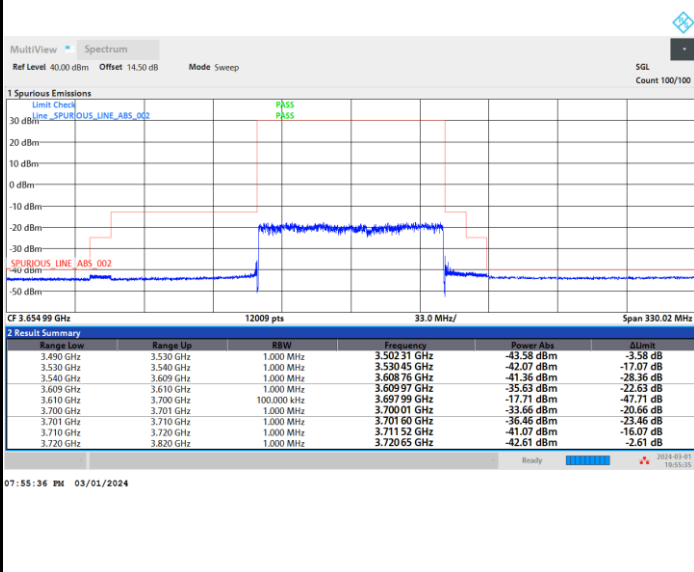

FR1 n77 / 90MHz / CP OFDM / QPSK

Highest Channel

Full RB

FR1 n77 / 90MHz / CP OFDM / 16QAM

Lowest Channel

Full RB

FR1 n77 / 90MHz / CP OFDM / 16QAM

Middle Channel

Full RB

FR1 n77 / 90MHz / CP OFDM / 16QAM

Highest Channel

Full RB

FR1 n77 / 90MHz / CP OFDM / 64QAM

Lowest Channel

Full RB

FR1 n77 / 90MHz / CP OFDM / 64QAM