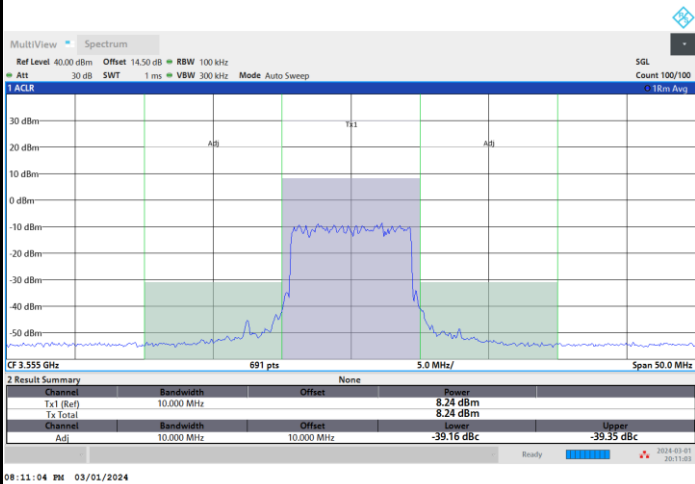

1RB0

1RBmax

Full RB

FR1 n77 / 10MHz / CP OFDM / 16QAM

Lowest Channel

1RB0

1RBmax

Full RB