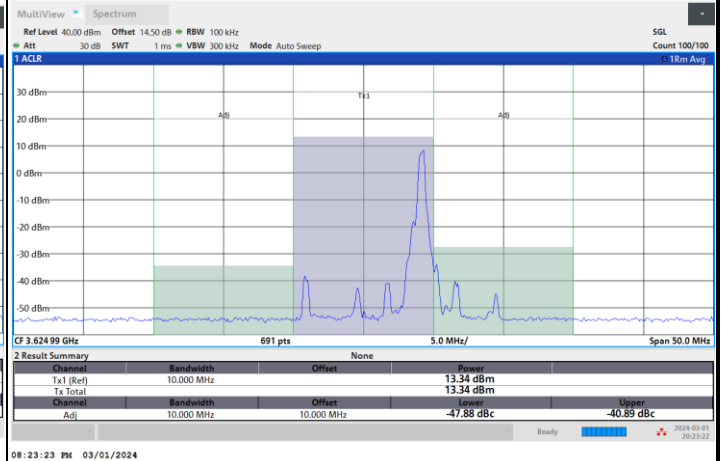

FR1 n77 / 10MHz / CP OFDM / 256QAM

Middle Channel

1RB0

1RBmax