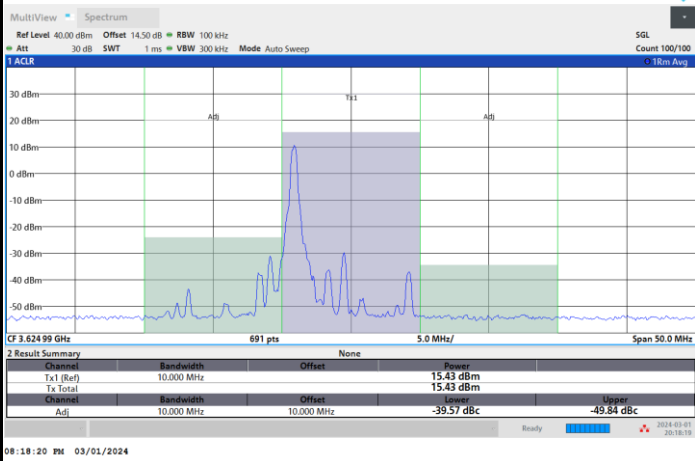

FR1 n77 / 10MHz / CP OFDM / 16QAM

Middle Channel

1RB0

1RBmax