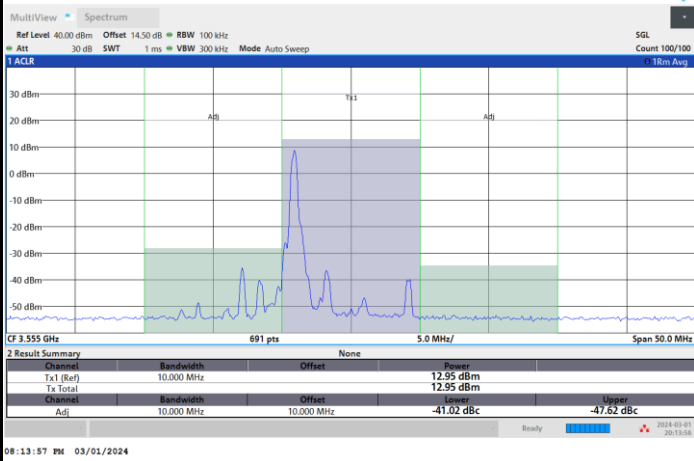

Full RB

FR1 n77 / 10MHz / CP OFDM / 256QAM

Lowest Channel

1RB0

1RBmax

Full RB

FR1 n77 / 10MHz / CP OFDM / 256QAM

Middle Channel