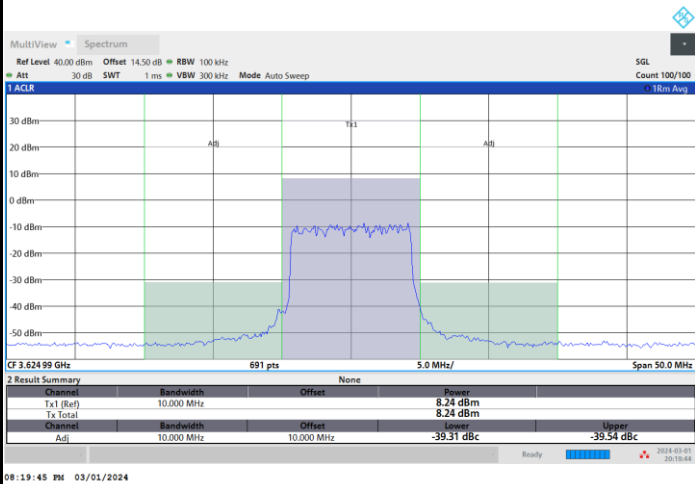

FR1 n77 / 10MHz / CP OFDM / 16QAM

Middle Channel

1RB0

1RBmax

Full RB

FR1 n77 / 10MHz / CP OFDM / 16QAM

Highest Channel

1RB0