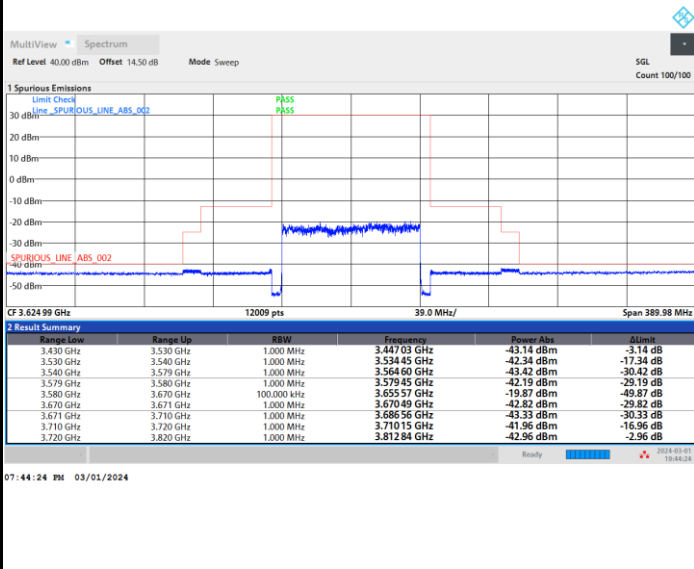

Full RB

FR1 n77 / 80MHz / CP OFDM / 256QAM

Lowest Channel

Full RB

FR1 n77 / 80MHz / CP OFDM / 256QAM

Middle Channel

Full RB

FR1 n77 / 80MHz / CP OFDM / 256QAM