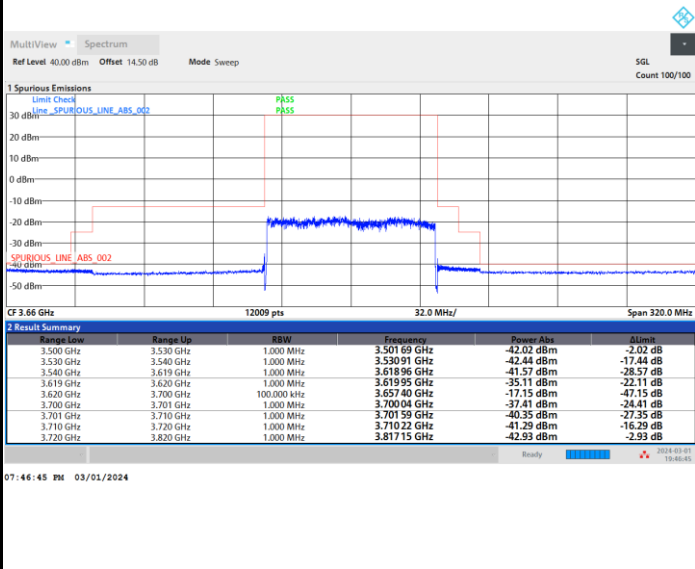

FR1 n77 / 80MHz / CP OFDM / 64QAM

Highest Channel

Full RB