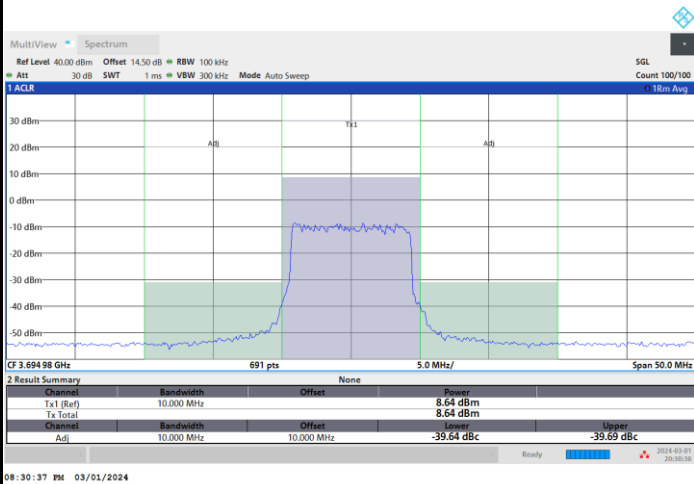

FR1 n77 / 10MHz / CP OFDM / 64QAM

Highest Channel

1RB0

1RBmax

Full RB