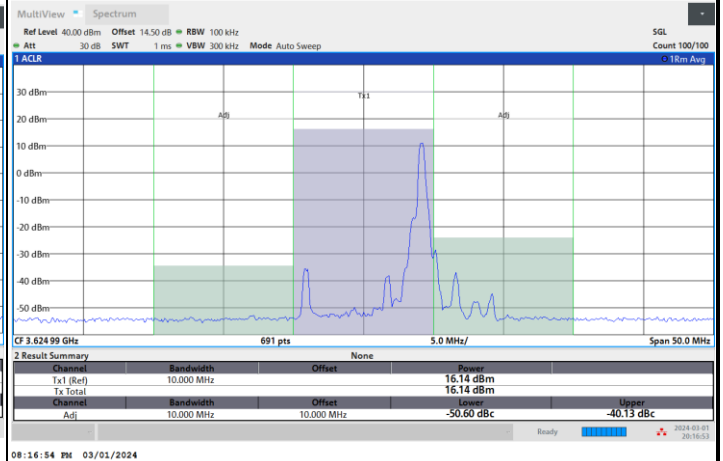

08:08:56 PM 03/01/2024

FR1 n77 / 10MHz / CP OFDM / QPSK

Middle Channel

1RB0

1RBmax

Full RB

FR1 n77 / 10MHz / CP OFDM / QPSK

Highest Channel