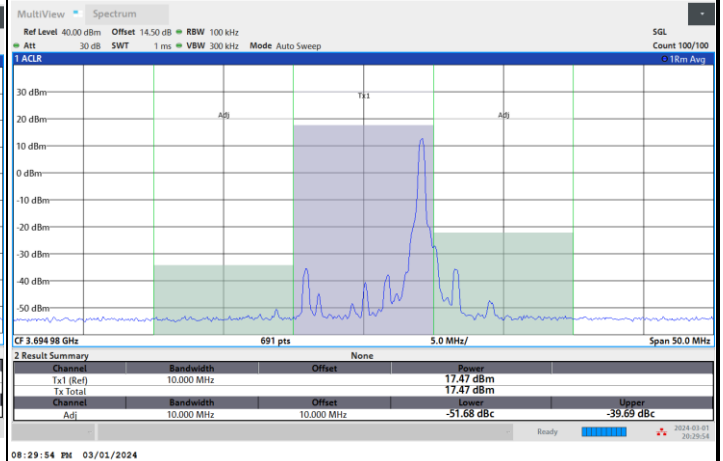

Middle Channel

1RB0

1RBmax

Full RB

FR1 n77 / 10MHz / CP OFDM / 64QAM

Highest Channel

1RB0

1RBmax