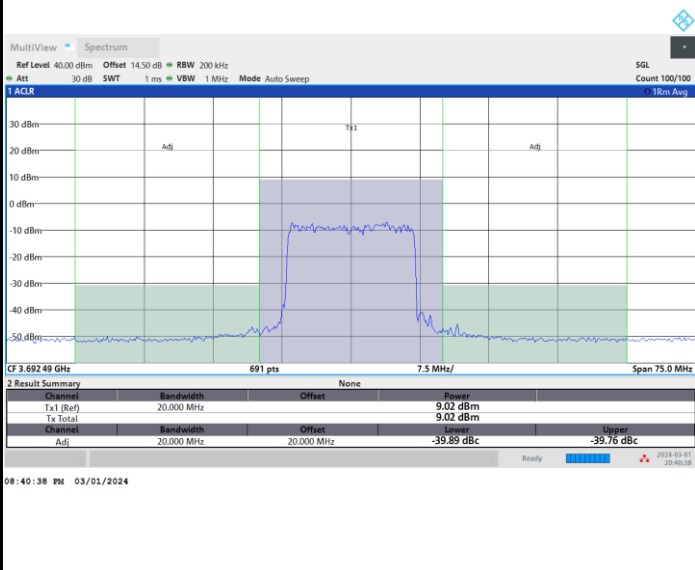

FR1 n77 / 15MHz / CP OFDM / 16QAM

Highest Channel

Full RB