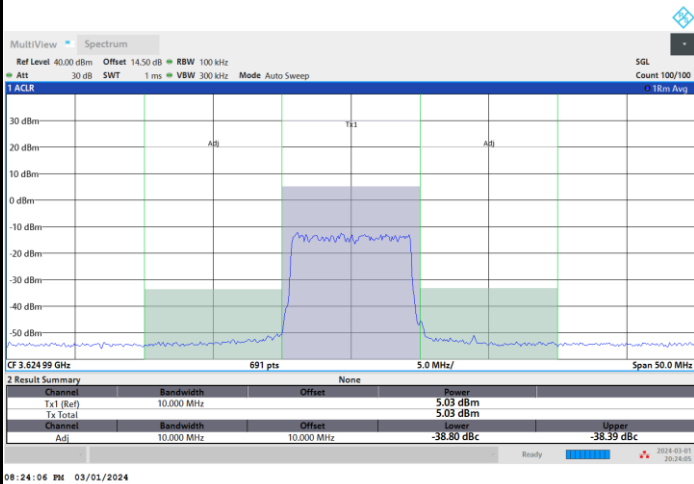

FR1 n77 / 10MHz / CP OFDM / 256QAM

Middle Channel

1RB0

1RBmax

Full RB