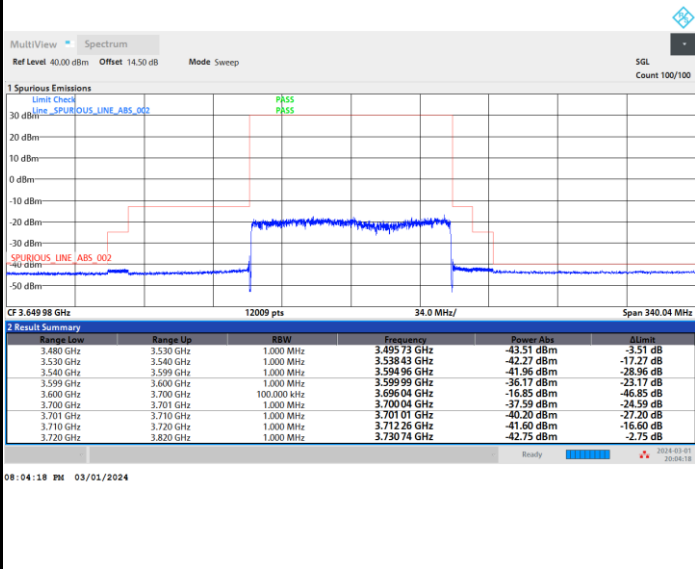

Full RB

FR1 n77 / 100MHz / CP OFDM / QPSK

Middle Channel

Full RB

FR1 n77 / 100MHz / CP OFDM / QPSK

Highest Channel

Full RB

FR1 n77 / 100MHz / CP OFDM / 16QAM

Lowest Channel

Full RB

FR1 n77 / 100MHz / CP OFDM / 16QAM

Middle Channel

Full RB

FR1 n77 / 100MHz / CP OFDM / 16QAM

Highest Channel

Full RB