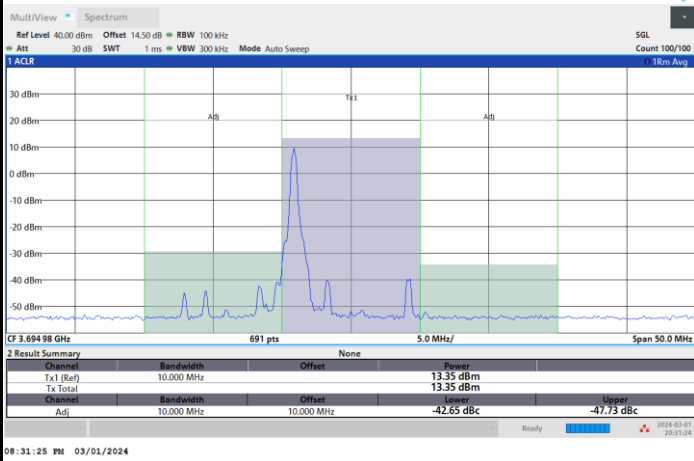

1RB0

1RBmax

Full RB

FR1 n77 / 10MHz / CP OFDM / 256QAM

Highest Channel

1RB0

1RBmax

Full RB