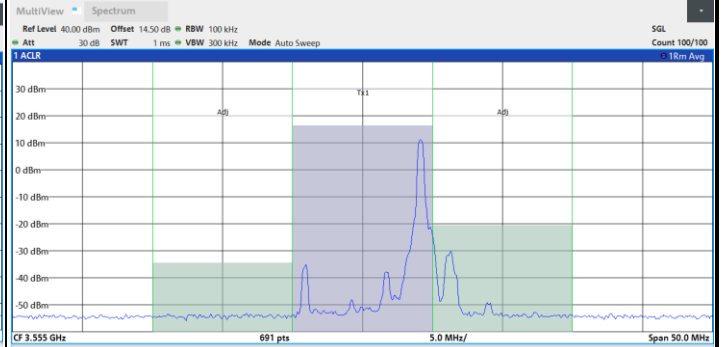

# Adjacent Channel Leakage Ratio (ACLR)

FR1 n77 / 10MHz / CP OFDM / QPSK

Lowest Channel

1RB0

1RBmax

2 Result Summary				
Channel	Bandwidth	Offset	Power	
Tx1 (Ref)	10.000 MHz		15.89 dBm	
Tx Total			15.89 dBm	
Channel	Bandwidth	Offset	Upper	Lower
Adj	10.000 MHz	10.000 MHz	-40.08 dBc	

08:07:30 PM 03/01/2024

2 Result Summary				
Channel	Bandwidth	Offset	Power	
Tx1 (Ref)	10.000 MHz		16.37 dBm	
Tx Total			16.37 dBm	
Channel	Bandwidth	Offset	Upper	Lower
Adj	10.000 MHz	10.000 MHz	-37.01 dBc	