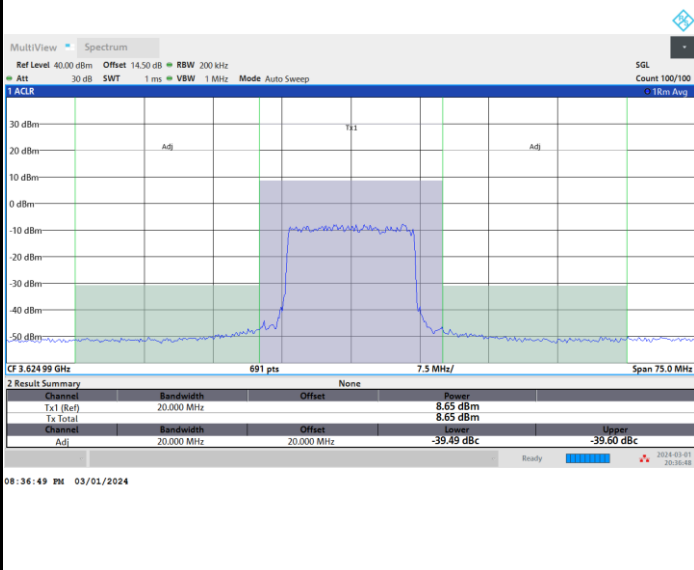

FR1 n77 / 15MHz / CP OFDM / QPSK

Lowest Channel

Full RB

FR1 n77 / 15MHz / CP OFDM / QPSK

Middle Channel

Full RB

FR1 n77 / 15MHz / CP OFDM / QPSK

Highest Channel