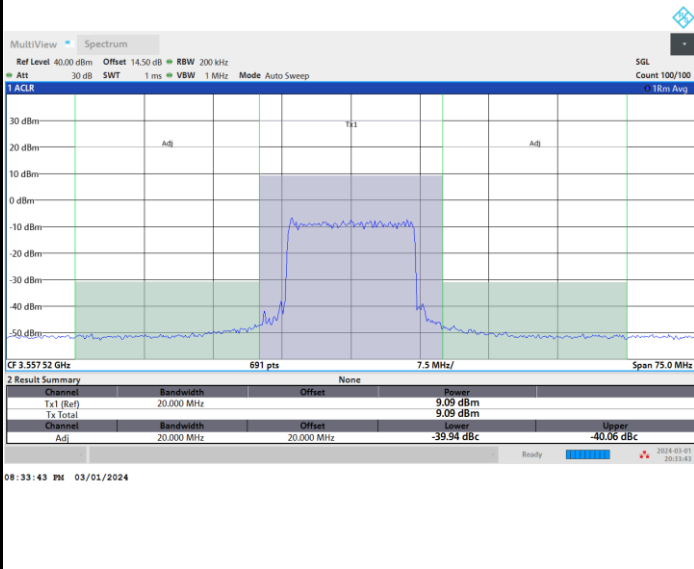

FR1 n77 / 15MHz / CP OFDM / QPSK

Lowest Channel

Full RB