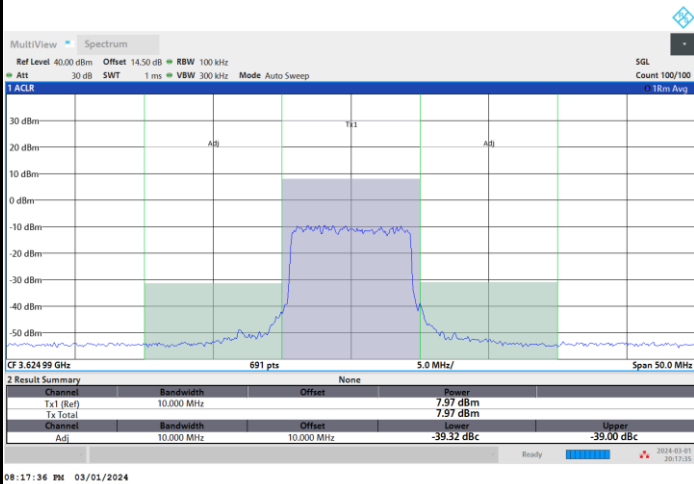

FR1 n77 / 10MHz / CP OFDM / QPSK

Middle Channel

1RB0

1RBmax

Full RB