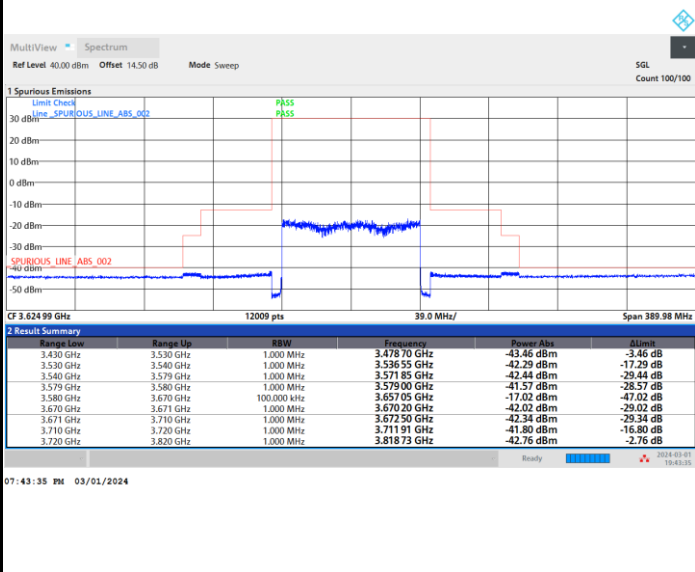

FR1 n77 / 80MHz / CP OFDM / 64QAM

Lowest Channel

Full RB

FR1 n77 / 80MHz / CP OFDM / 64QAM

Middle Channel

Full RB

FR1 n77 / 80MHz / CP OFDM / 64QAM

Highest Channel