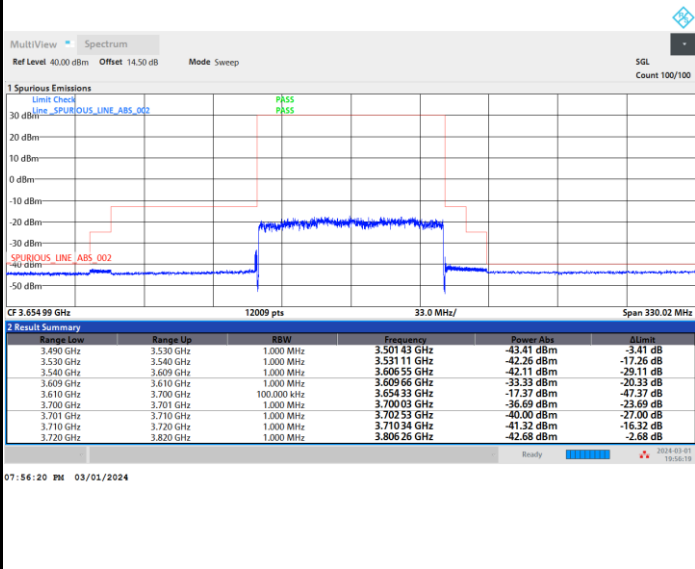

Middle Channel

Full RB

FR1 n77 / 90MHz / CP OFDM / 64QAM

Highest Channel

Full RB

FR1 n77 / 90MHz / CP OFDM / 256QAM

Lowest Channel

Full RB