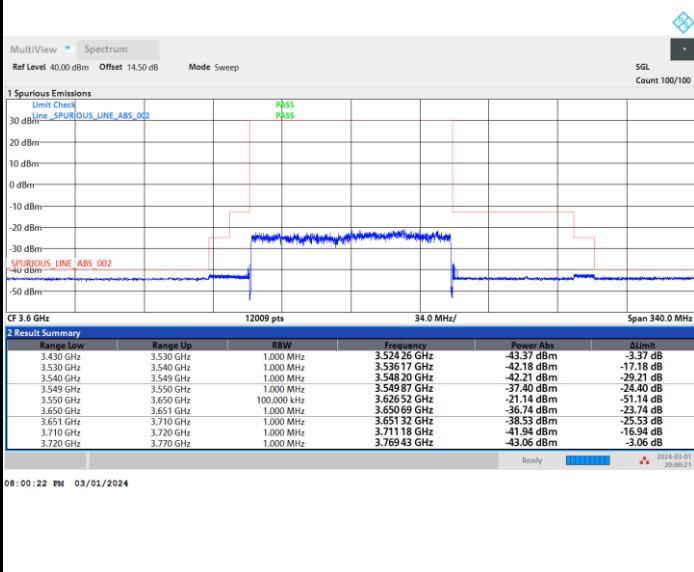

FR1 n77 / 100MHz / CP OFDM / 256QAM

Lowest Channel

Full RB