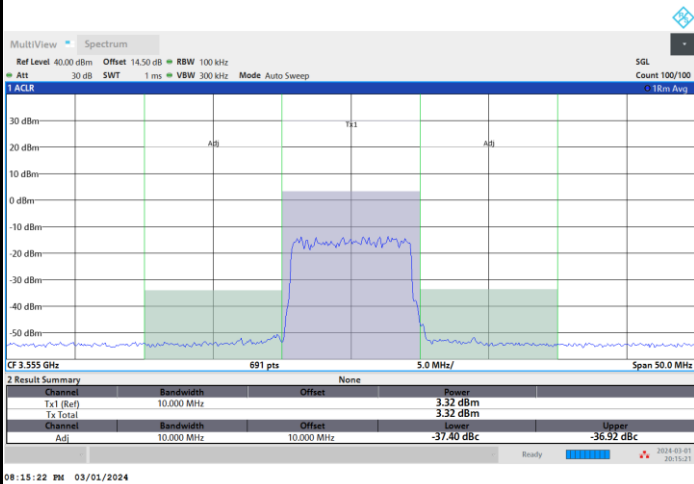

Full RB

FR1 n77 / 10MHz / CP OFDM / 256QAM

Lowest Channel

1RB0

1RBmax

Full RB

FR1 n77 / 10MHz / CP OFDM / 256QAM

Middle Channel