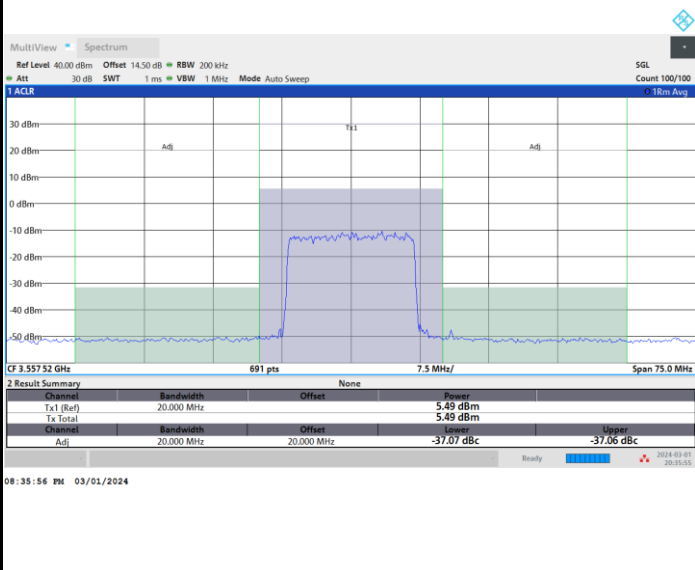

FR1 n77 / 15MHz / CP OFDM / 64QAM

Highest Channel

Full RB

FR1 n77 / 15MHz / CP OFDM / 256QAM

Lowest Channel

Full RB

FR1 n77 / 15MHz / CP OFDM / 256QAM

Middle Channel