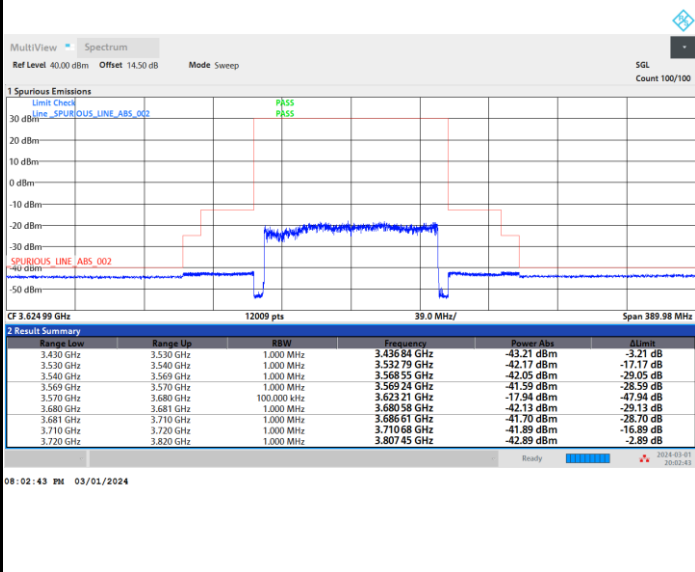

FR1 n77 / 100MHz / CP OFDM / 64QAM

Lowest Channel

Full RB

FR1 n77 / 100MHz / CP OFDM / 64QAM

Middle Channel

Full RB

FR1 n77 / 100MHz / CP OFDM / 64QAM

Highest Channel