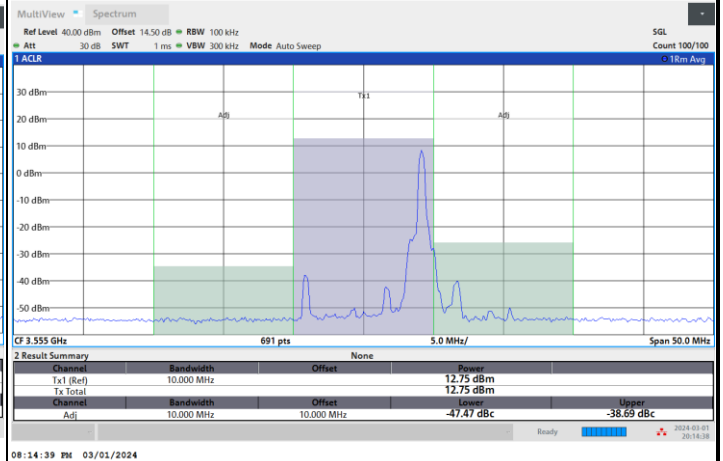

Full RB

FR1 n77 / 10MHz / CP OFDM / 256QAM

Lowest Channel

1RB0

1RBmax

Full RB

FR1 n77 / 10MHz / CP OFDM / 256QAM

Middle Channel