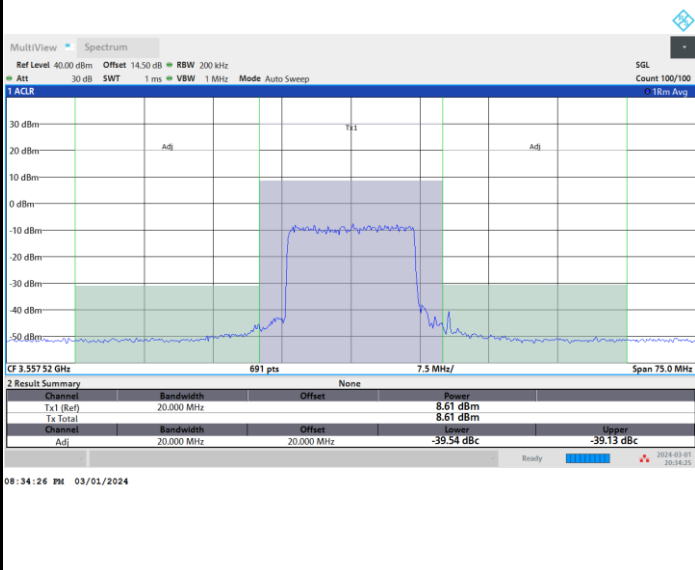

FR1 n77 / 15MHz / CP OFDM / 16QAM

Lowest Channel

Full RB