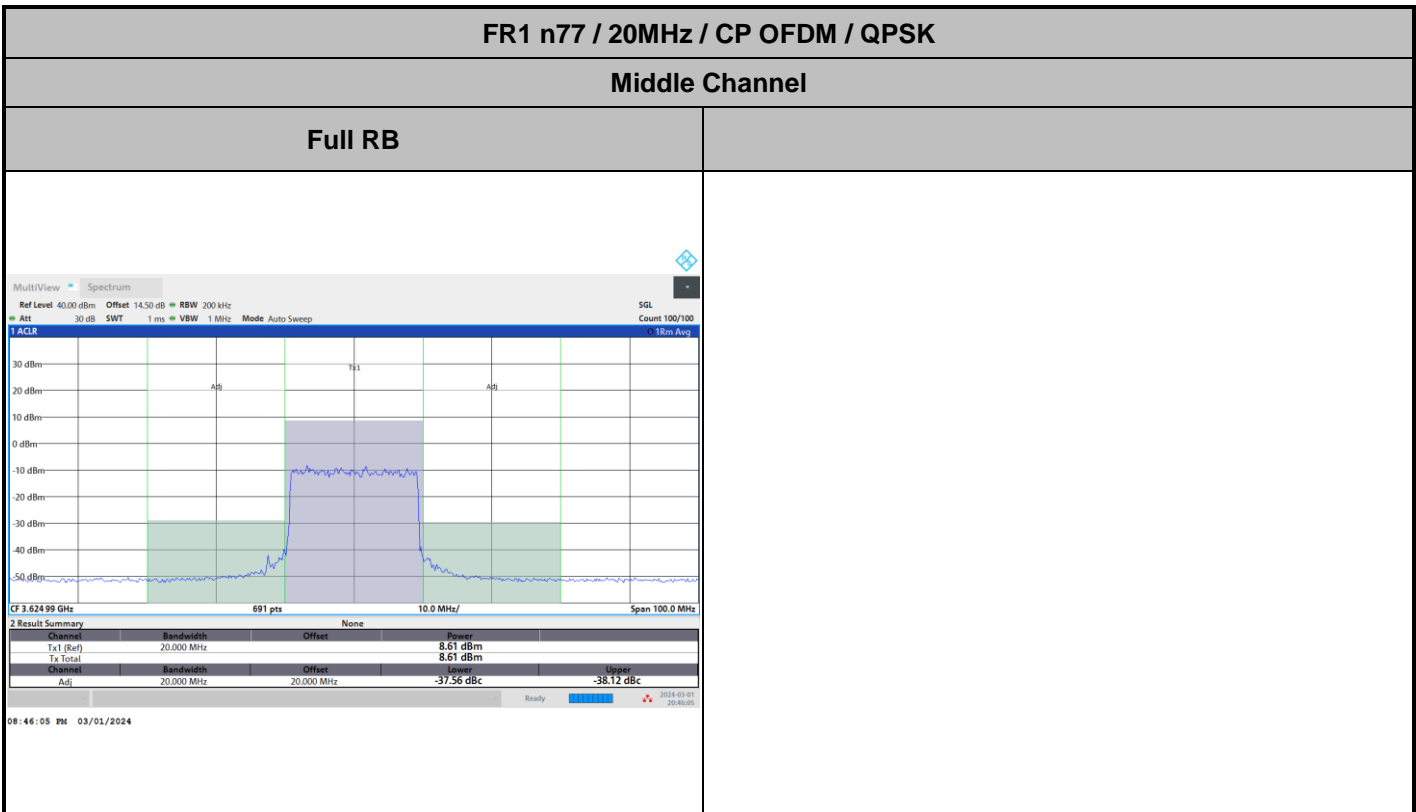

Full RB

FR1 n77 / 15MHz / CP OFDM / 256QAM

Highest Channel

Full RB

FR1 n77 / 20MHz / CP OFDM / QPSK

Highest Channel

Full RB

FR1 n77 / 20MHz / CP OFDM / 16QAM