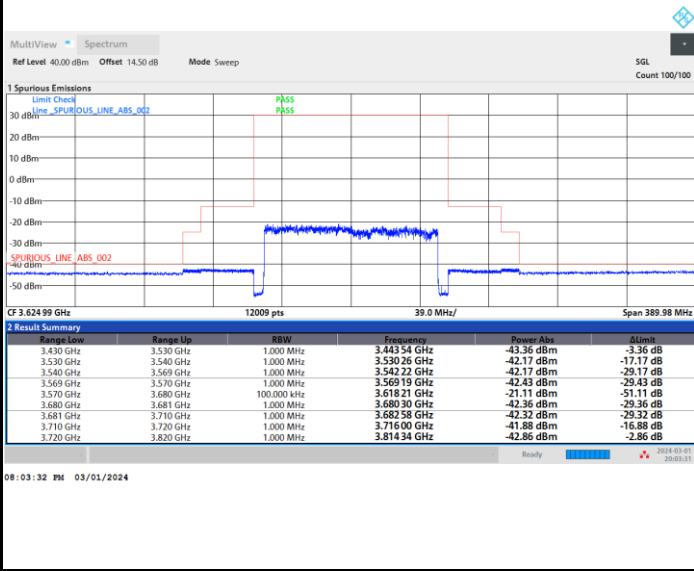

Full RB

FR1 n77 / 100MHz / CP OFDM / 256QAM

Lowest Channel

Full RB

FR1 n77 / 100MHz / CP OFDM / 256QAM

Middle Channel

Full RB

FR1 n77 / 100MHz / CP OFDM / 256QAM