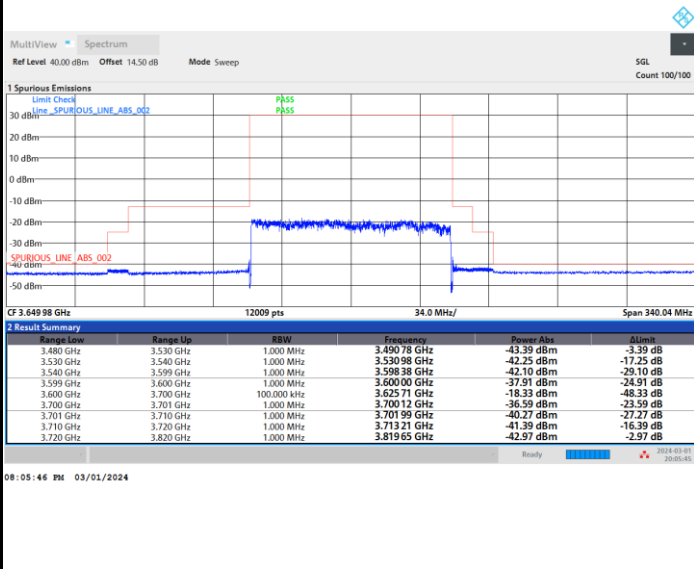

FR1 n77 / 100MHz / CP OFDM / 64QAM

Highest Channel

Full RB