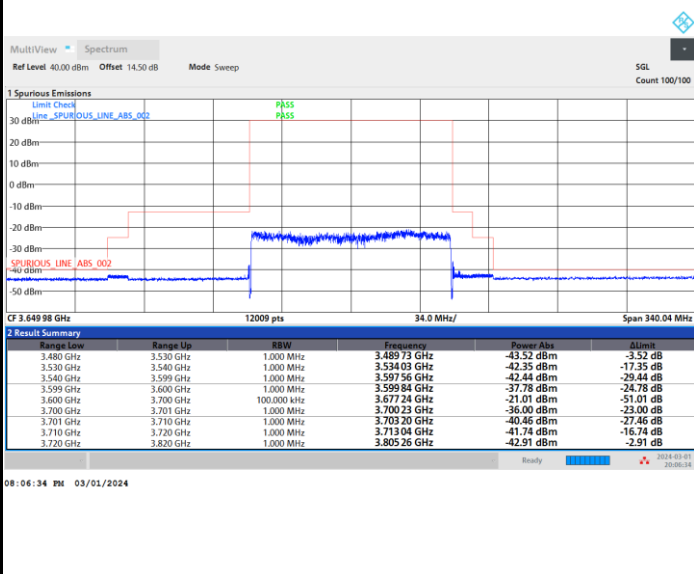

Full RB

FR1 n77 / 100MHz / CP OFDM / 256QAM

Lowest Channel

Full RB

FR1 n77 / 100MHz / CP OFDM / 256QAM

Middle Channel

Full RB

FR1 n77 / 100MHz / CP OFDM / 256QAM

# Adjacent Channel Leakage Ratio (ACLR)

FR1 n77 / 10MHz / CP OFDM / QPSK

Lowest Channel

1RB0

1RBmax

2 Result Summary				
Channel	Bandwidth	Offset	Power	
Tx1 (Ref)	10.000 MHz		15.89 dBm	
Tx Total			15.89 dBm	
Channel	Bandwidth	Offset	Upper	Lower
Adj	10.000 MHz	10.000 MHz	-40.08 dBc	