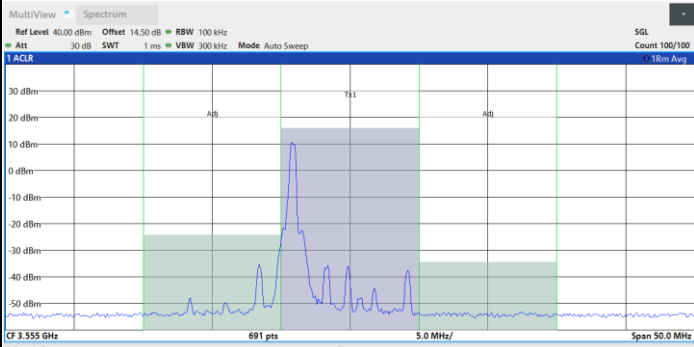

Highest Channel

Full RB

# Adjacent Channel Leakage Ratio (ACLR)

FR1 n77 / 10MHz / CP OFDM / QPSK

Lowest Channel

1RB0

1RBmax

2 Result Summary				
Channel	Bandwidth	Offset	Power	
Tx1 (Ref)	10.000 MHz		15.89 dBm	
Tx Total			15.89 dBm	
Channel	Bandwidth	Offset	Upper	Lower
Adj	10.000 MHz	10.000 MHz	-40.08 dBc	