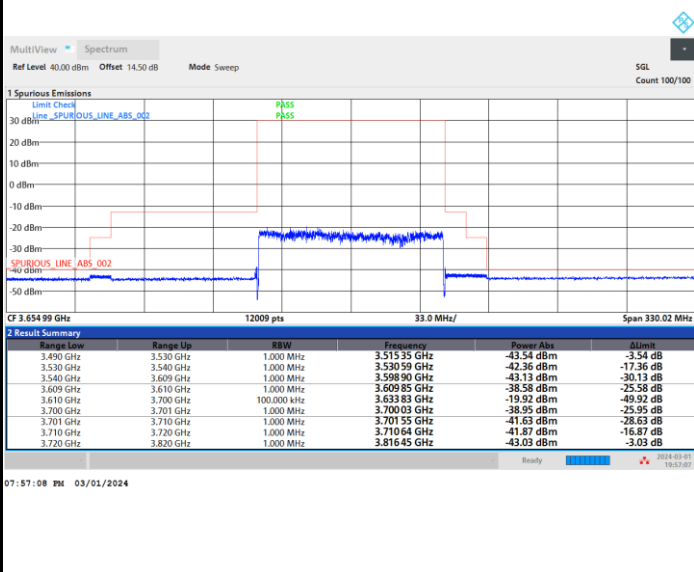

FR1 n77 / 90MHz / CP OFDM / 256QAM

Middle Channel

Full RB

FR1 n77 / 90MHz / CP OFDM / 256QAM

Highest Channel

Full RB

FR1 n77 / 100MHz / CP OFDM / QPSK

Lowest Channel