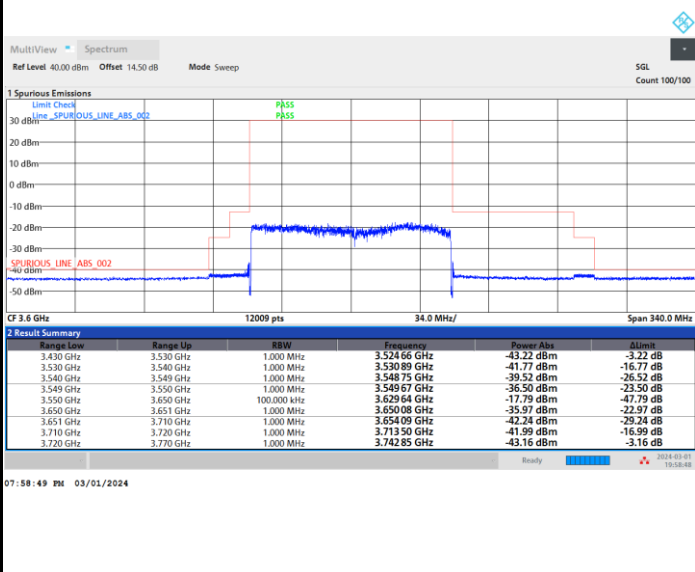

Full RB

FR1 n77 / 100MHz / CP OFDM / QPSK

Middle Channel

Full RB

FR1 n77 / 100MHz / CP OFDM / QPSK

Highest Channel

Full RB

FR1 n77 / 100MHz / CP OFDM / 16QAM

Lowest Channel

Full RB

FR1 n77 / 100MHz / CP OFDM / 16QAM

Middle Channel

Full RB

FR1 n77 / 100MHz / CP OFDM / 16QAM

Highest Channel

Full RB