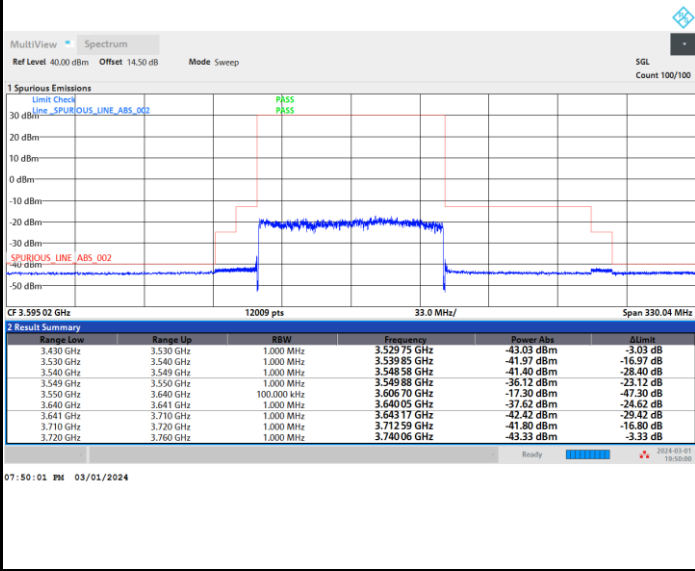

Full RB

FR1 n77 / 90MHz / CP OFDM / 16QAM

Highest Channel

Full RB

FR1 n77 / 90MHz / CP OFDM / 64QAM

Lowest Channel

Full RB

FR1 n77 / 90MHz / CP OFDM / 64QAM