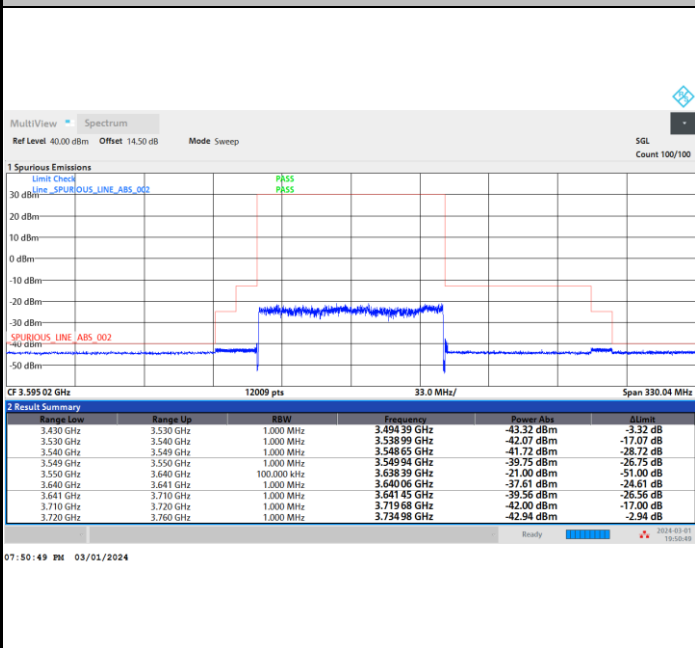

Middle Channel

Full RB

FR1 n77 / 90MHz / CP OFDM / 64QAM

Highest Channel

Full RB

FR1 n77 / 90MHz / CP OFDM / 256QAM

Lowest Channel

Full RB