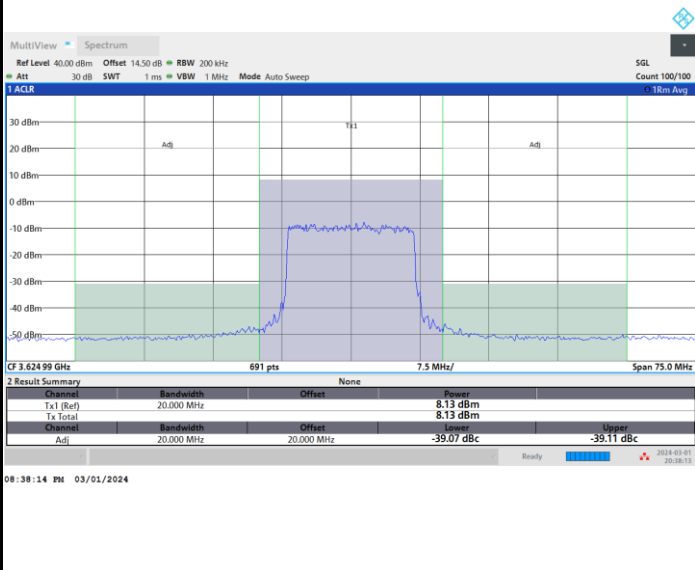

Highest Channel

Full RB

FR1 n77 / 15MHz / CP OFDM / 64QAM

Lowest Channel

Full RB

FR1 n77 / 15MHz / CP OFDM / 64QAM

Middle Channel

Full RB