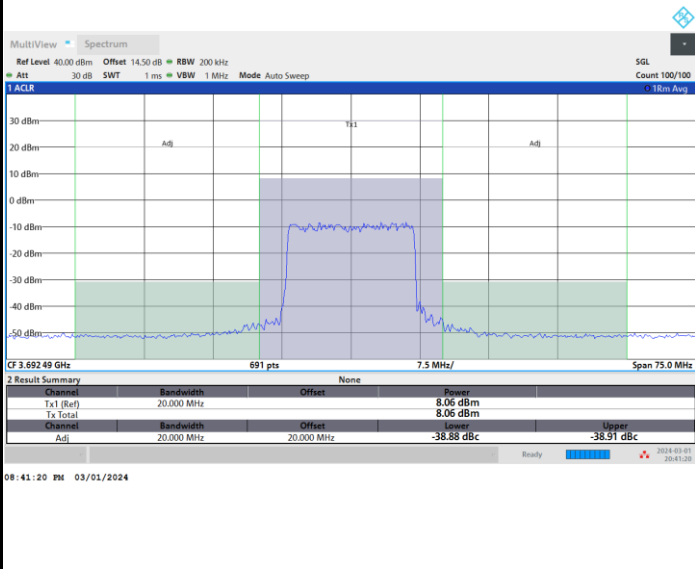

FR1 n77 / 15MHz / CP OFDM / 64QAM

Highest Channel

Full RB