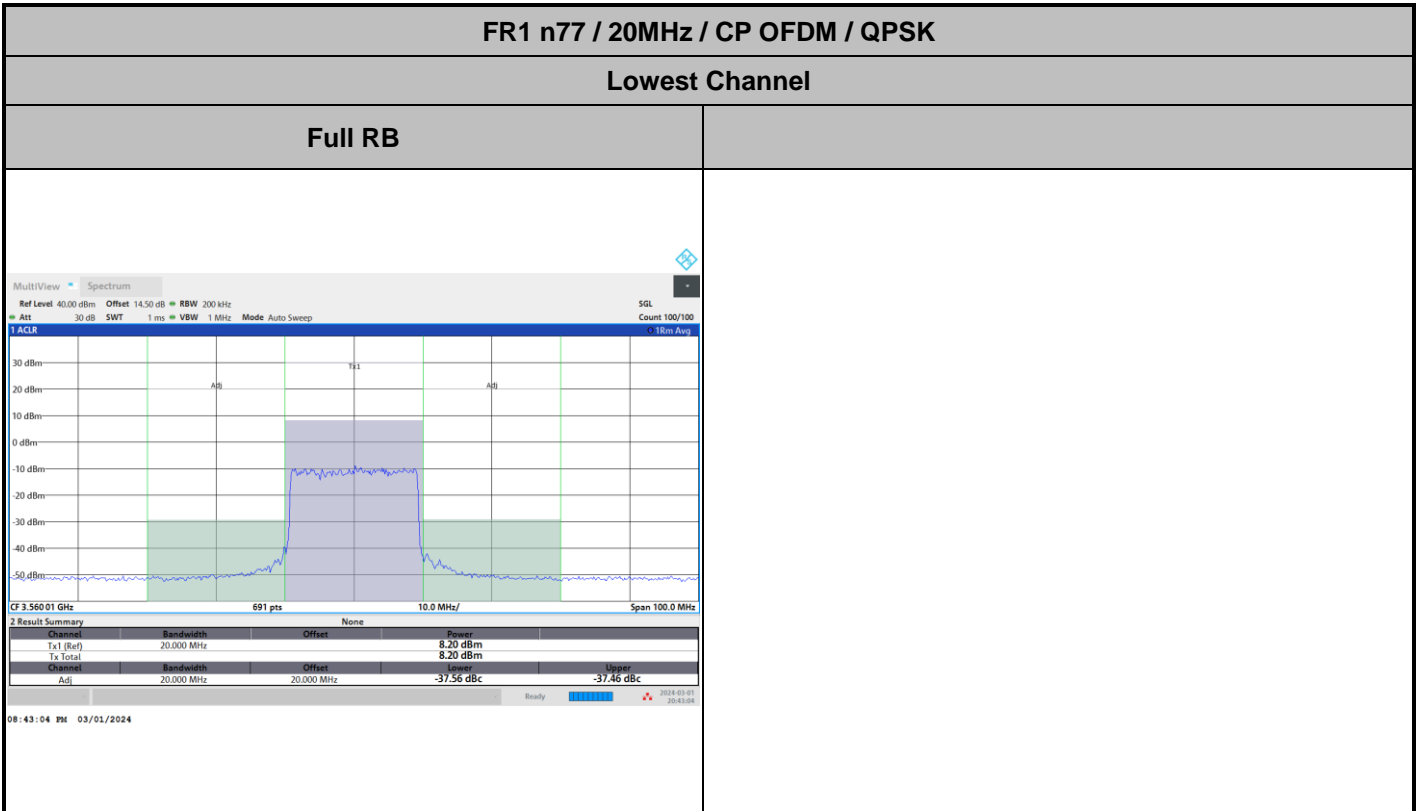

Full RB

FR1 n77 / 15MHz / CP OFDM / 256QAM

Highest Channel

Full RB

FR1 n77 / 20MHz / CP OFDM / QPSK

Highest Channel

Full RB

FR1 n77 / 20MHz / CP OFDM / 16QAM