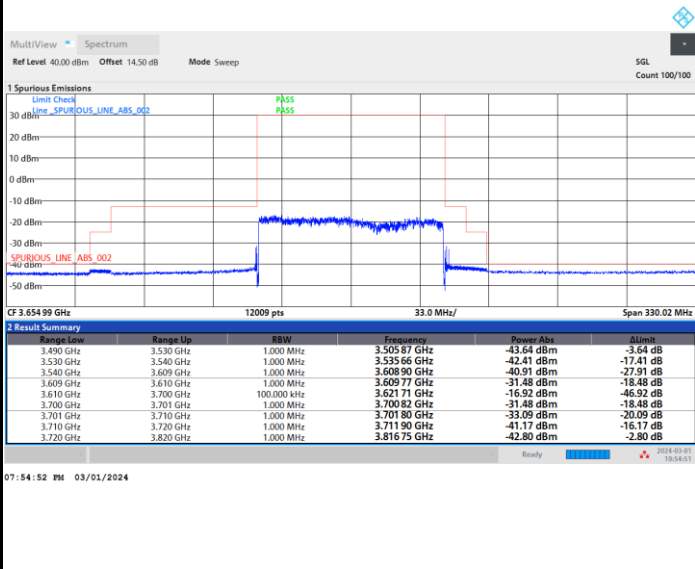

FR1 n77 / 90MHz / CP OFDM / QPSK

Highest Channel

Full RB