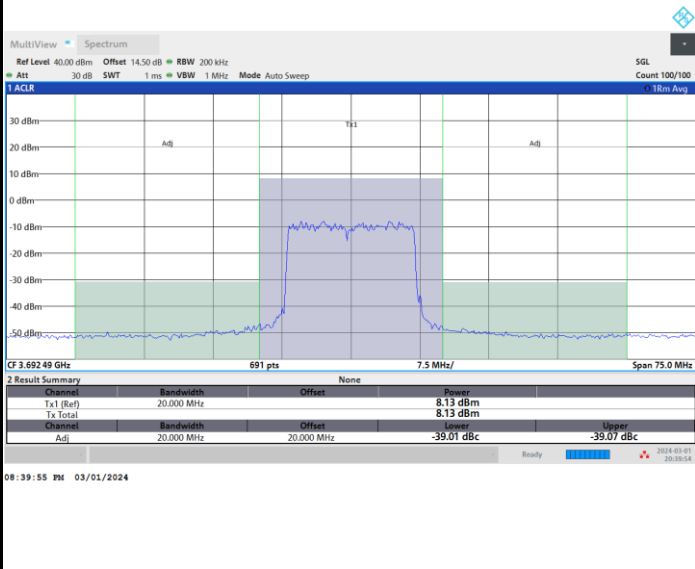

FR1 n77 / 15MHz / CP OFDM / QPSK

Highest Channel

Full RB