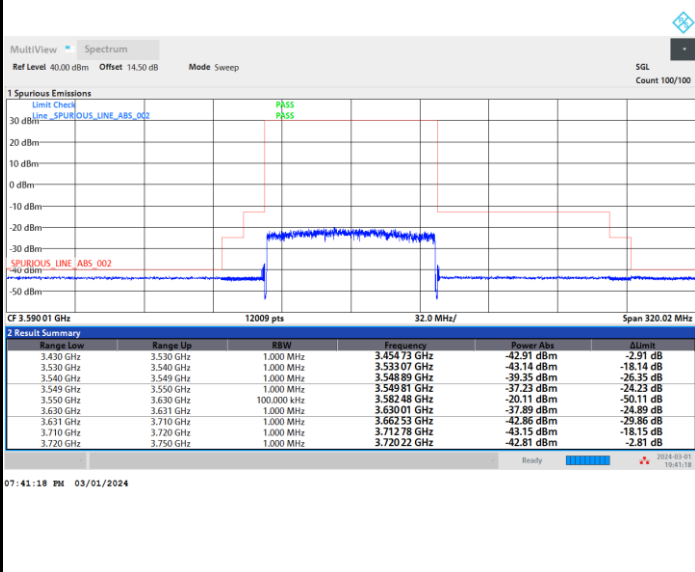

FR1 n77 / 80MHz / CP OFDM / 256QAM

Lowest Channel

Full RB