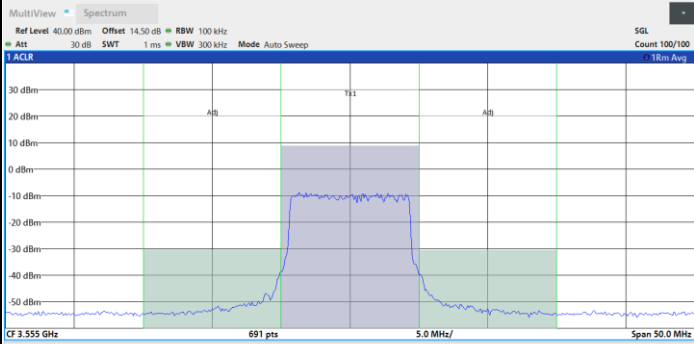

2 Result Summary				
Channel	Bandwidth	Offset	Power	
Tx1 (Ref)	10.000 MHz		8.77 dBm	
Tx Total			8.77 dBm	
Channel	Bandwidth	Offset	Upper	Lower
Adj	10.000 MHz	10.000 MHz	-39.27 dBc	

08:08:56 PM 03/01/2024