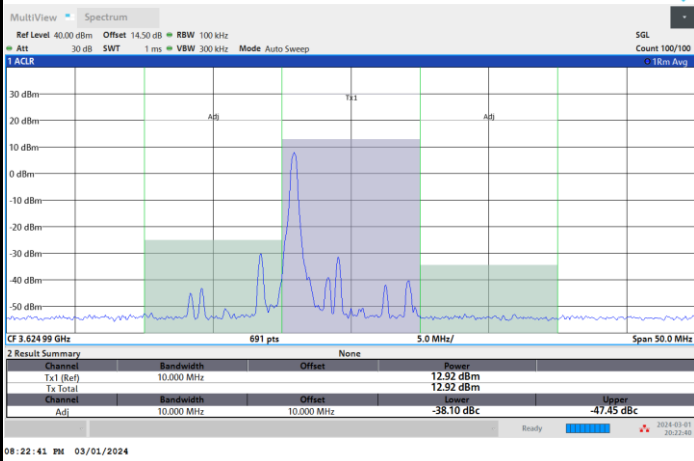

FR1 n77 / 10MHz / CP OFDM / 256QAM

Middle Channel

1RB0

1RBmax