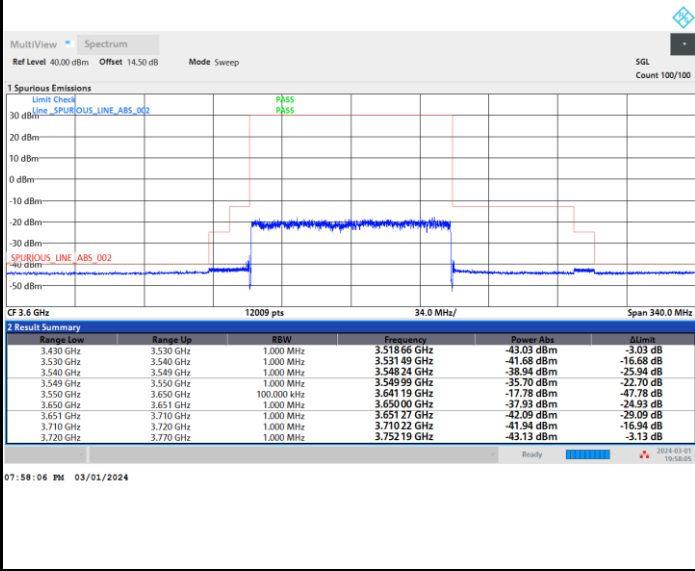

FR1 n77 / 100MHz / CP OFDM / QPSK

Lowest Channel

Full RB