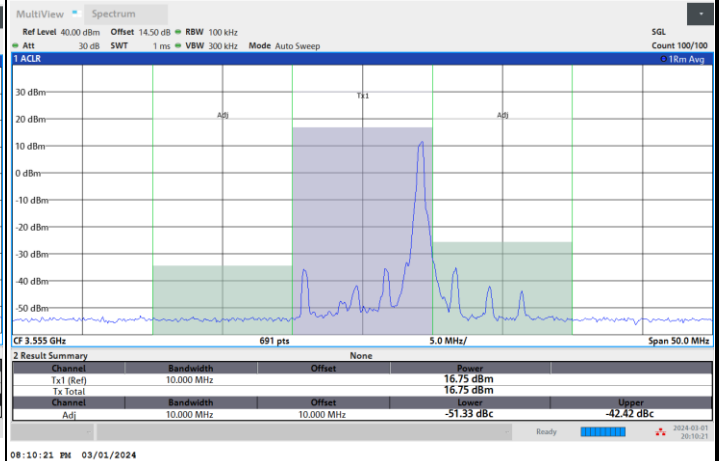

1RB0

1RBmax

Full RB

FR1 n77 / 10MHz / CP OFDM / 16QAM

Lowest Channel

1RB0

1RBmax

Full RB