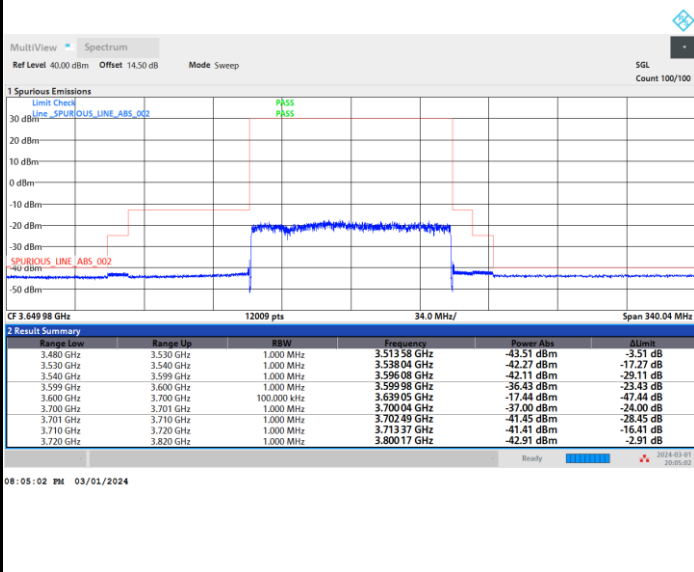

Lowest Channel

Full RB

FR1 n77 / 100MHz / CP OFDM / 16QAM

Middle Channel

Full RB

FR1 n77 / 100MHz / CP OFDM / 16QAM

Highest Channel

Full RB