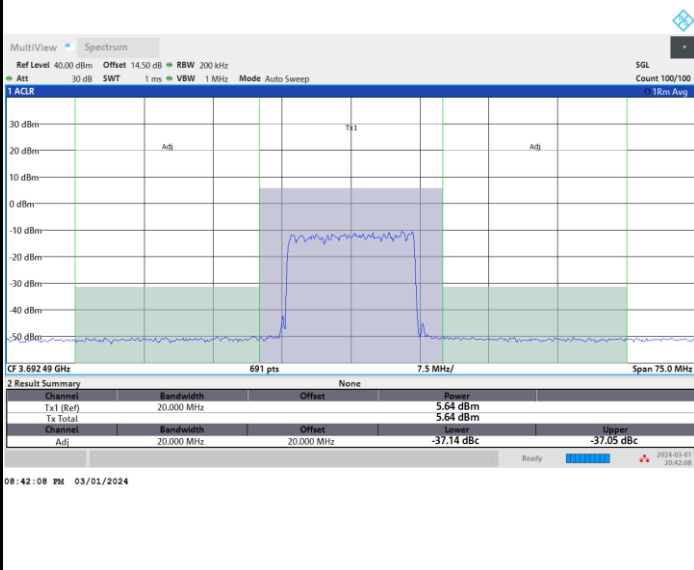

FR1 n77 / 15MHz / CP OFDM / 256QAM

Highest Channel

Full RB