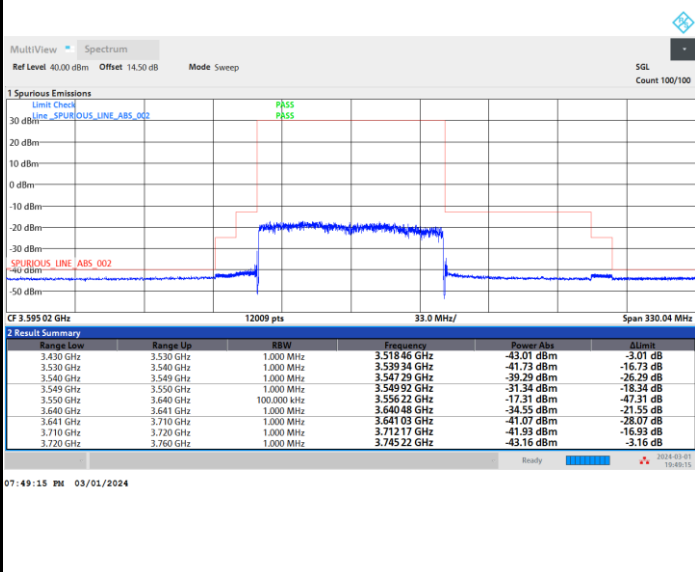

FR1 n77 / 90MHz / CP OFDM / QPSK

Highest Channel

Full RB

FR1 n77 / 90MHz / CP OFDM / 16QAM

Lowest Channel

Full RB

FR1 n77 / 90MHz / CP OFDM / 16QAM

Middle Channel

Full RB

FR1 n77 / 90MHz / CP OFDM / 16QAM

Highest Channel

Full RB

FR1 n77 / 90MHz / CP OFDM / 64QAM

Lowest Channel

Full RB

FR1 n77 / 90MHz / CP OFDM / 64QAM