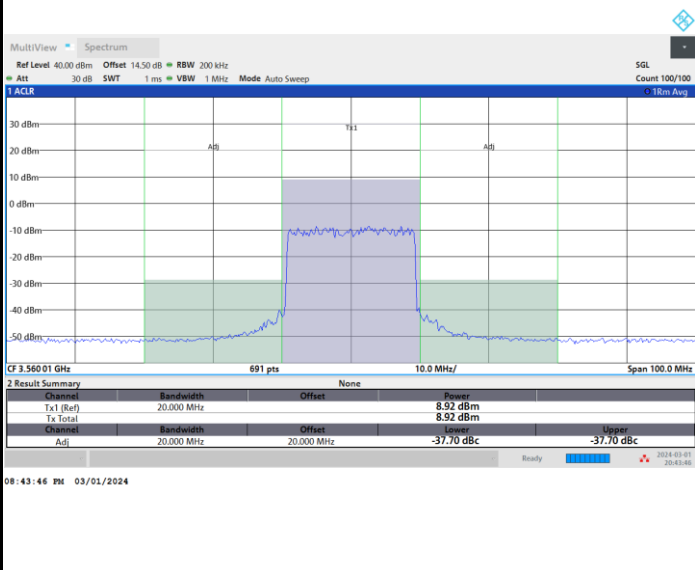

FR1 n77 / 20MHz / CP OFDM / 16QAM

Lowest Channel

Full RB