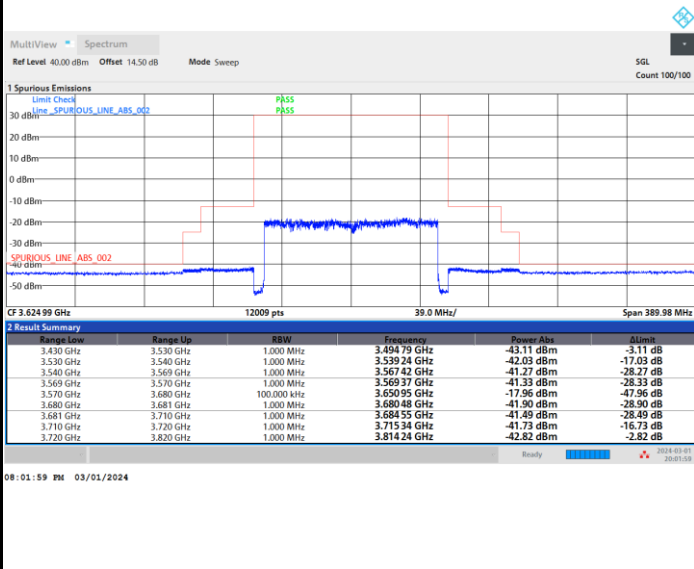

Lowest Channel

Full RB

FR1 n77 / 100MHz / CP OFDM / 16QAM

Middle Channel

Full RB

FR1 n77 / 100MHz / CP OFDM / 16QAM

Highest Channel

Full RB