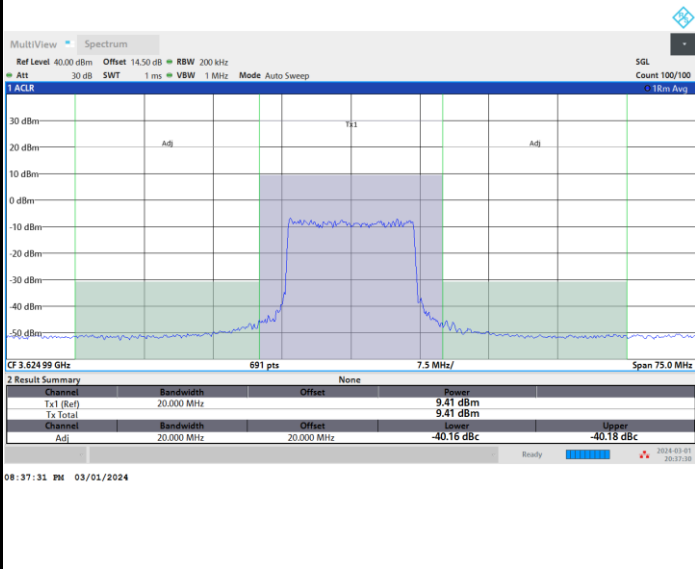

Full RB

FR1 n77 / 15MHz / CP OFDM / 16QAM

Lowest Channel

Full RB

FR1 n77 / 15MHz / CP OFDM / 16QAM

Middle Channel

Full RB

FR1 n77 / 15MHz / CP OFDM / 16QAM