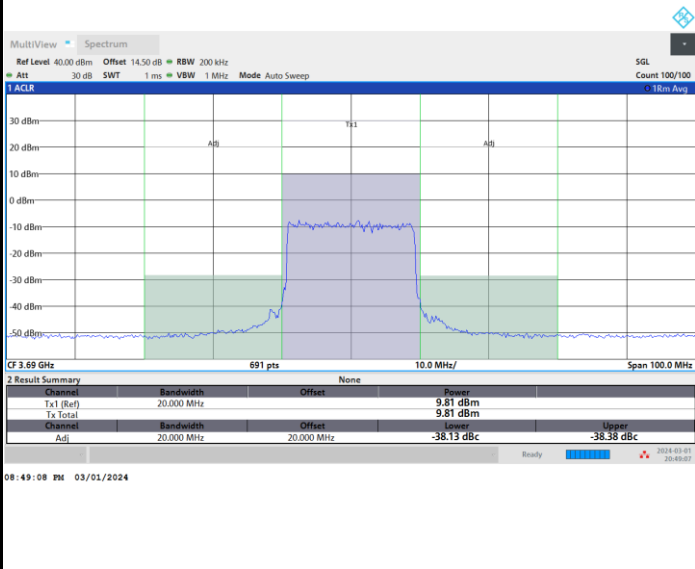

Full RB

FR1 n77 / 15MHz / CP OFDM / 256QAM

Highest Channel

Full RB

FR1 n77 / 20MHz / CP OFDM / QPSK

Highest Channel

Full RB

FR1 n77 / 20MHz / CP OFDM / 16QAM