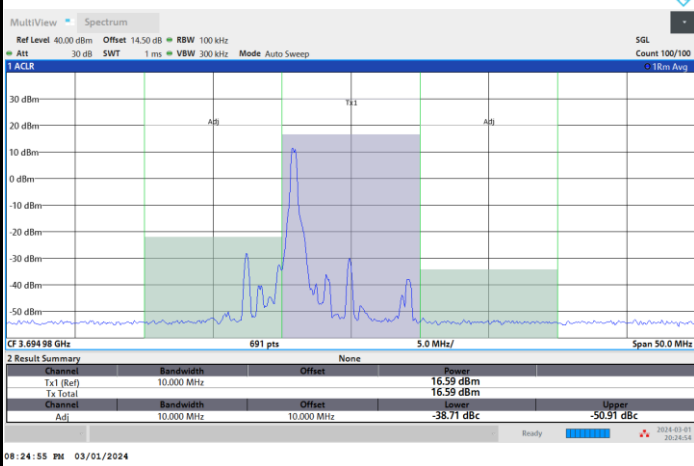

FR1 n77 / 10MHz / CP OFDM / QPSK

Highest Channel

1RB0

1RBmax