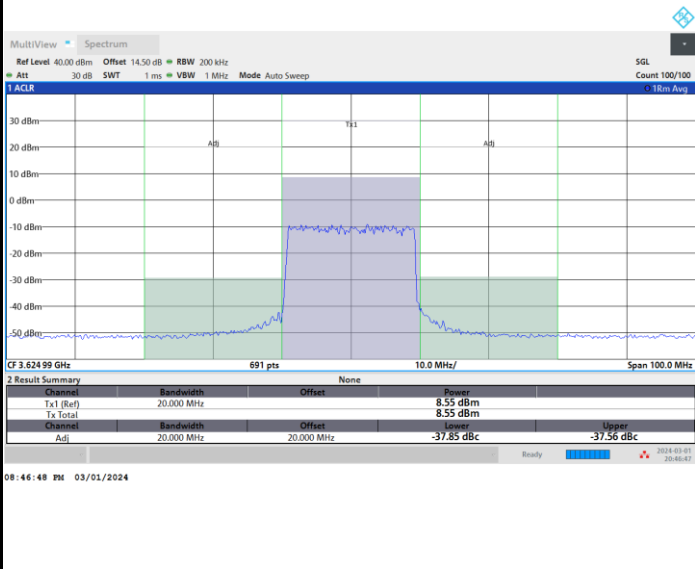

Lowest Channel

Full RB

FR1 n77 / 20MHz / CP OFDM / 16QAM

Middle Channel

Full RB

FR1 n77 / 20MHz / CP OFDM / 16QAM

Highest Channel

Full RB