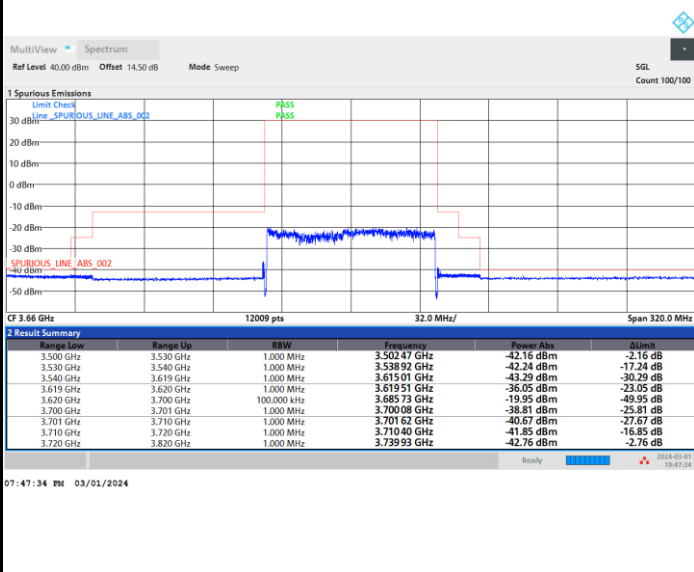

Full RB

FR1 n77 / 80MHz / CP OFDM / 256QAM

Lowest Channel

Full RB

FR1 n77 / 80MHz / CP OFDM / 256QAM

Middle Channel

Full RB

FR1 n77 / 80MHz / CP OFDM / 256QAM

Highest Channel

Full RB

FR1 n77 / 90MHz / CP OFDM / QPSK

Lowest Channel

Full RB

FR1 n77 / 90MHz / CP OFDM / QPSK

Middle Channel

Full RB