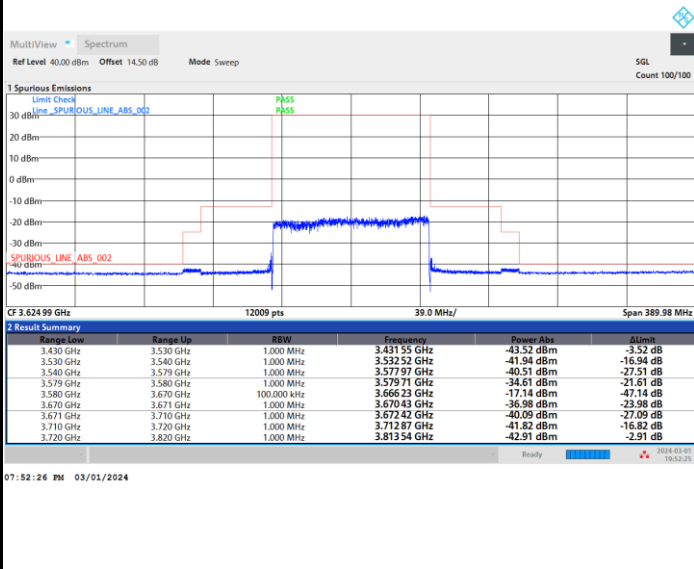

FR1 n77 / 90MHz / CP OFDM / QPSK

Highest Channel

Full RB

FR1 n77 / 90MHz / CP OFDM / 16QAM

Lowest Channel

Full RB

FR1 n77 / 90MHz / CP OFDM / 16QAM

Middle Channel

Full RB

FR1 n77 / 90MHz / CP OFDM / 16QAM

Highest Channel

Full RB

FR1 n77 / 90MHz / CP OFDM / 64QAM

Lowest Channel

Full RB

FR1 n77 / 90MHz / CP OFDM / 64QAM