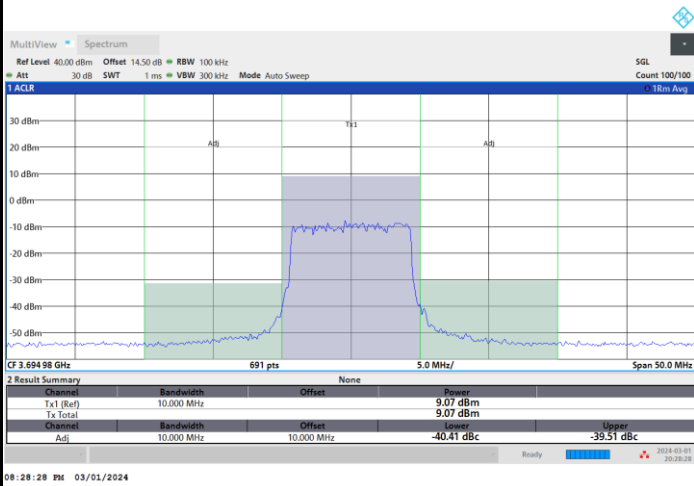

FR1 n77 / 10MHz / CP OFDM / 16QAM

Highest Channel

1RB0

1RBmax

Full RB