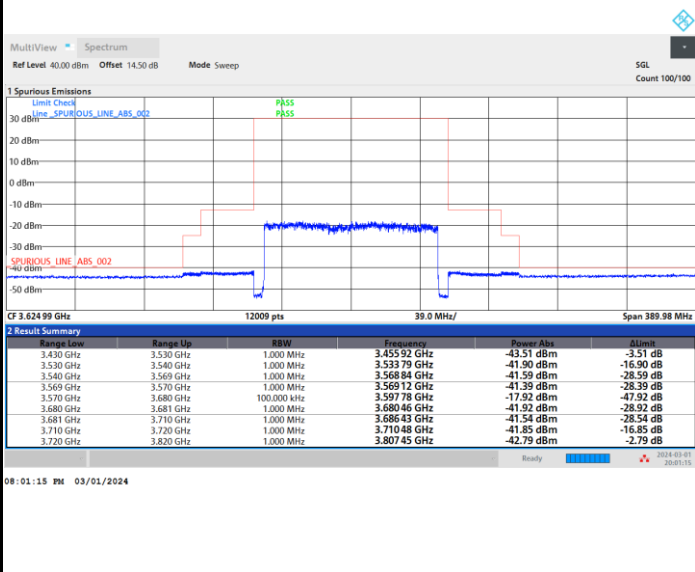

FR1 n77 / 100MHz / CP OFDM / QPSK

Middle Channel

Full RB