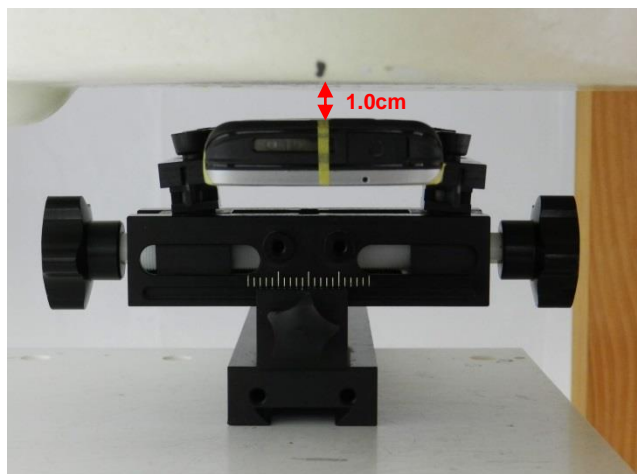

Appendix D. SAR Test Setup Photos

<With Scanner>

Right Cheek With Battery 1

Right Cheek With Battery 2

Right Tilted With Battery 1

Left Cheek With Battery 1

Left Tilted With Battery 1

Bottom Side With Battery 1,Test Separation 1 cm

Top Side With Battery 1,Test Separation 1 cm

Left Side With Battery 1,Test Separation 1 cm

Right Side With Battery 1,Test Separation 1 cm

Front With Battery 1,Test Separation 1 cm

Back With Battery 1,Test Separation 1 cm

Back With Battery 2, Test Separation 1 cm

Back With Battery 1 and Holster,
Test Separation 0 cm

Back With Battery 1, Test Separation 1.5 cm

Back With Battery 2, Test Separation 1.5 cm

Back With Battery 1 and Headset,
Test Separation 1.5 cm

<Without Scanner>

Right Cheek With Battery 1

Back With Battery 1, Test Separation 1 cm

Back With Battery 1, Test Separation 1.5 cm