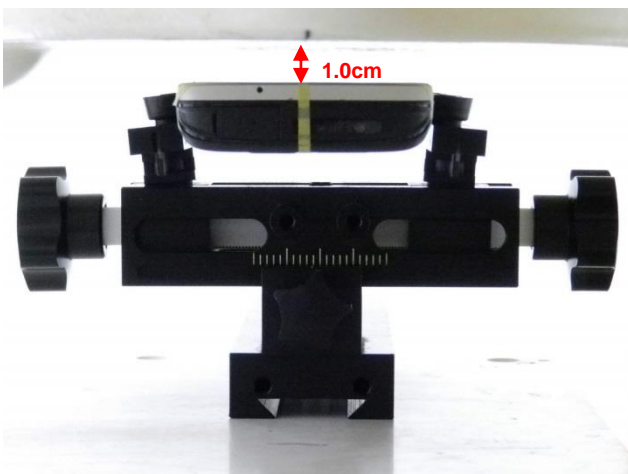

Appendix D. SAR Test Setup Photos

<With Scanner>

Right Cheek With Battery 1

Right Cheek With Battery 2

Right Tilted With Battery 1

Left Cheek With Battery 1

Left Tilted With Battery 1

Bottom Side With Battery 1,Test Separation 1 cm

Top Side With Battery 1,Test Separation 1 cm

Left Side With Battery 1,Test Separation 1 cm

Right Side With Battery 1,Test Separation 1 cm

Front With Battery 1,Test Separation 1 cm

Back With Battery 1,Test Separation 1 cm

Back With Battery 2, Test Separation 1 cm

Back With Battery 1 and Holster,
Test Separation 0 cm

Back With Battery 1, Test Separation 1.5 cm

Back With Battery 2, Test Separation 1.5 cm

Back With Battery 1 and Headset,
Test Separation 1.5 cm

<Without Scanner>

Right Cheek With Battery 1

Back With Battery 1, Test Separation 1 cm

Back With Battery 1, Test Separation 1.5 cm