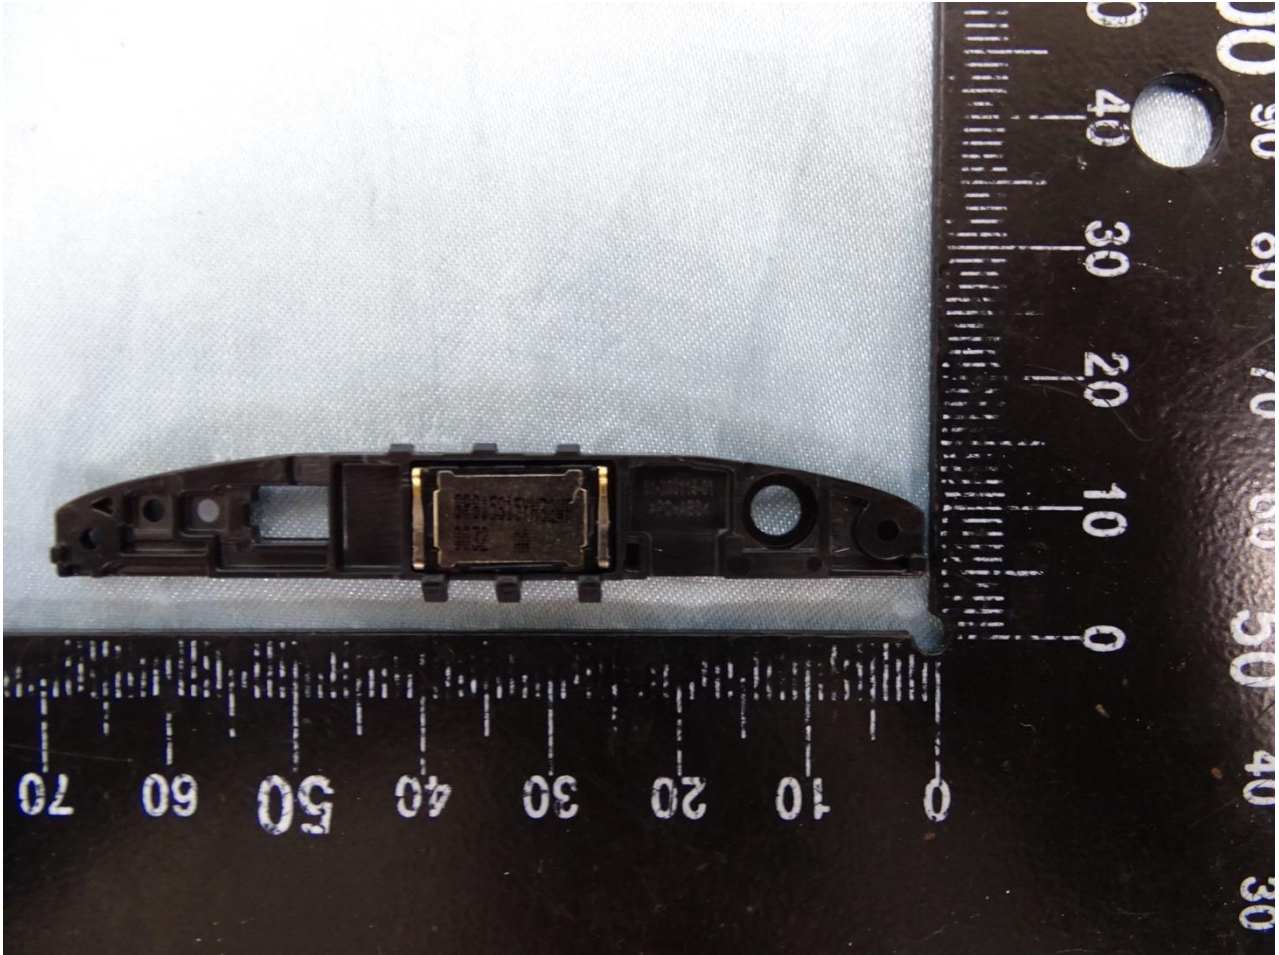

3. Internal Photograph of EUT

Brand Name: Zebra / Model Name: TC26BK

Sample 1

Brand Name: Zebra / Model Name: TC26BK

Brand Name: Zebra / Model Name: TC26BK

Brand Name: Zebra / Model Name: TC26BK

Brand Name: Zebra / Model Name: TC26BK

Brand Name: Zebra / Model Name: TC26BK

Brand Name: Zebra / Model Name: TC26BK

Brand Name: Zebra / Model Name: TC26BK

Brand Name: Zebra / Model Name: TC26BK

Brand Name: Zebra / Model Name: TC26BK

Brand Name: Zebra / Model Name: TC26BK